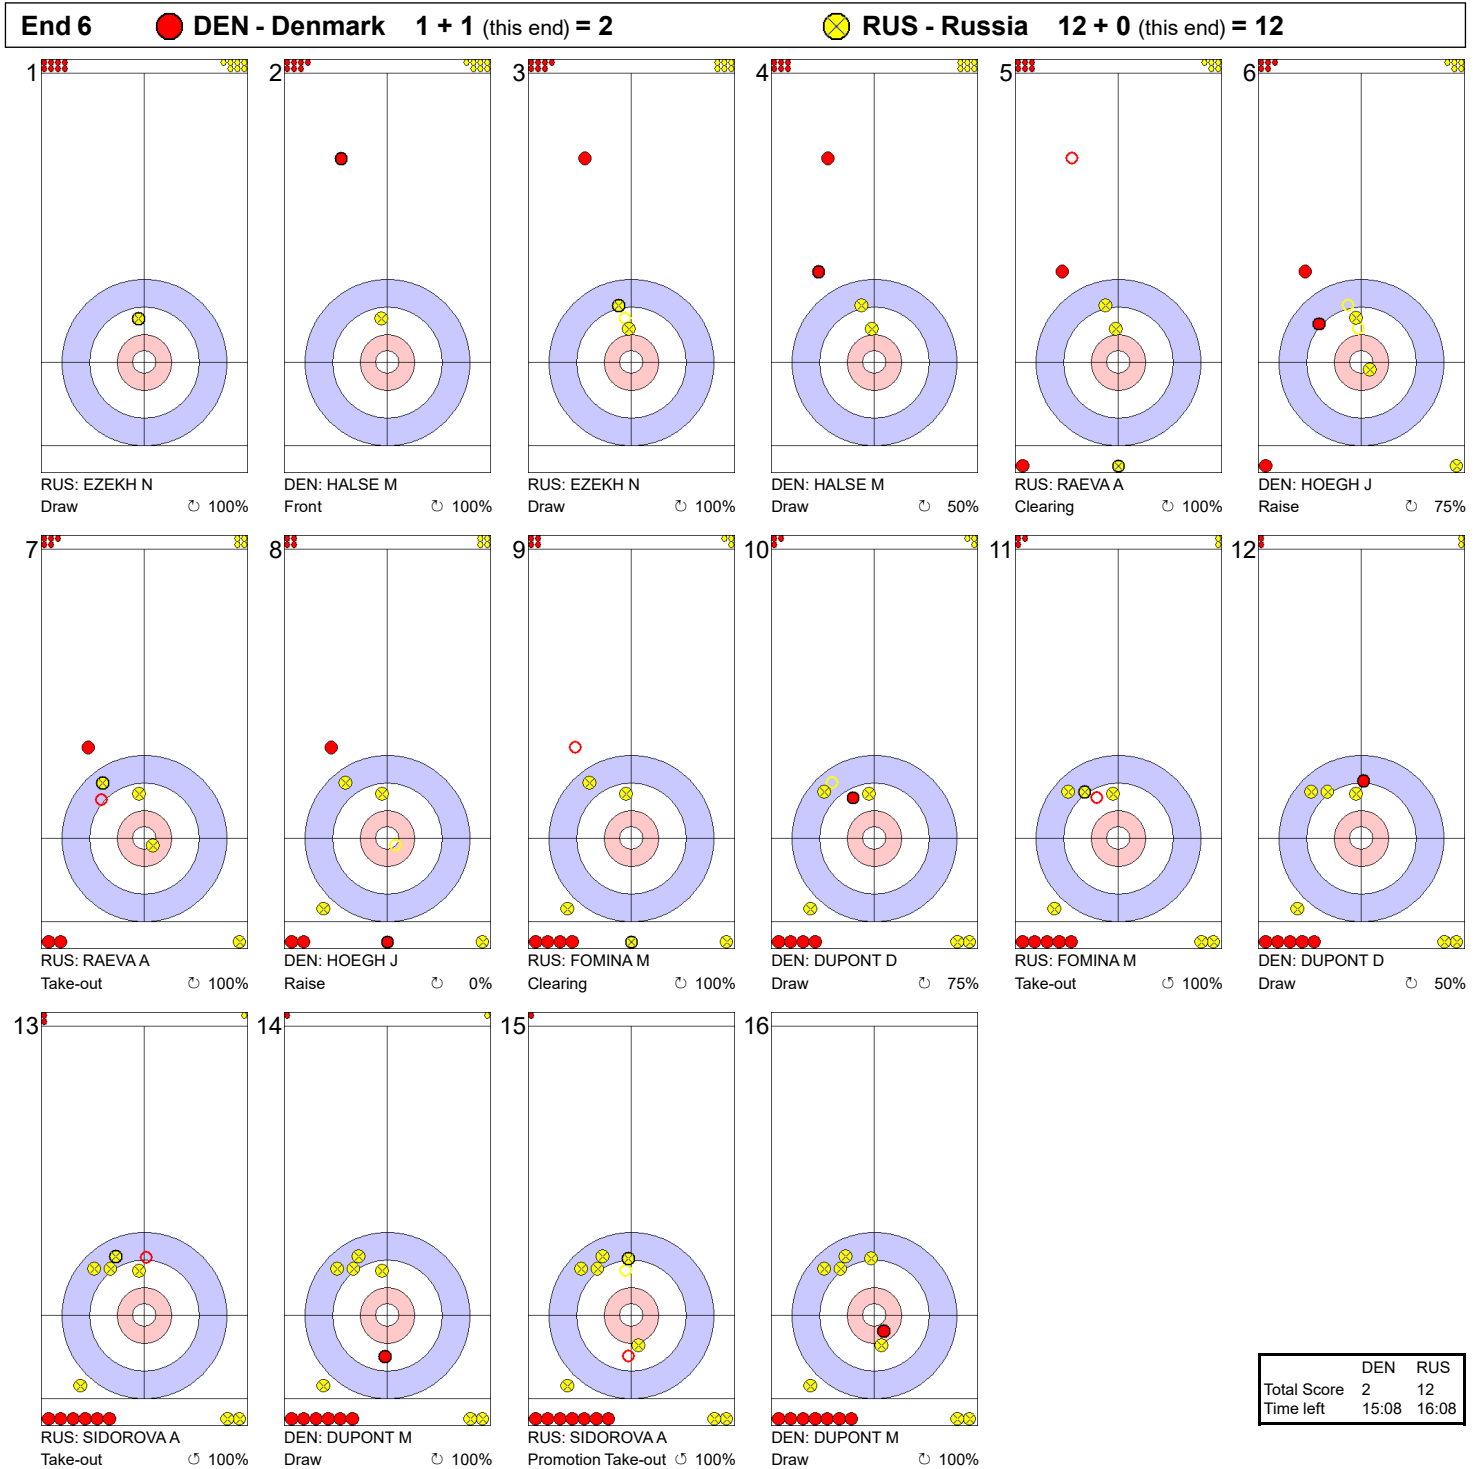

Game - Shot by Shot

Legend:
 Clockwise
 Counter-clockwise
 - Not considered

Game - Shot by Shot

Legend:
 ↻ Clockwise ↺ Counter-clockwise - Not considered

Game - Shot by Shot

Legend:
 ↻ Clockwise ↺ Counter-clockwise - Not considered

Game - Shot by Shot

Legend:
 ↻ Clockwise ↺ Counter-clockwise - Not considered

Game - Shot by Shot

Legend:
 Clockwise
 Counter-clockwise
 - Not considered

Game - Shot by Shot

Legend:

⌚ Clockwise ⌚ Counter-clockwise - Not considered