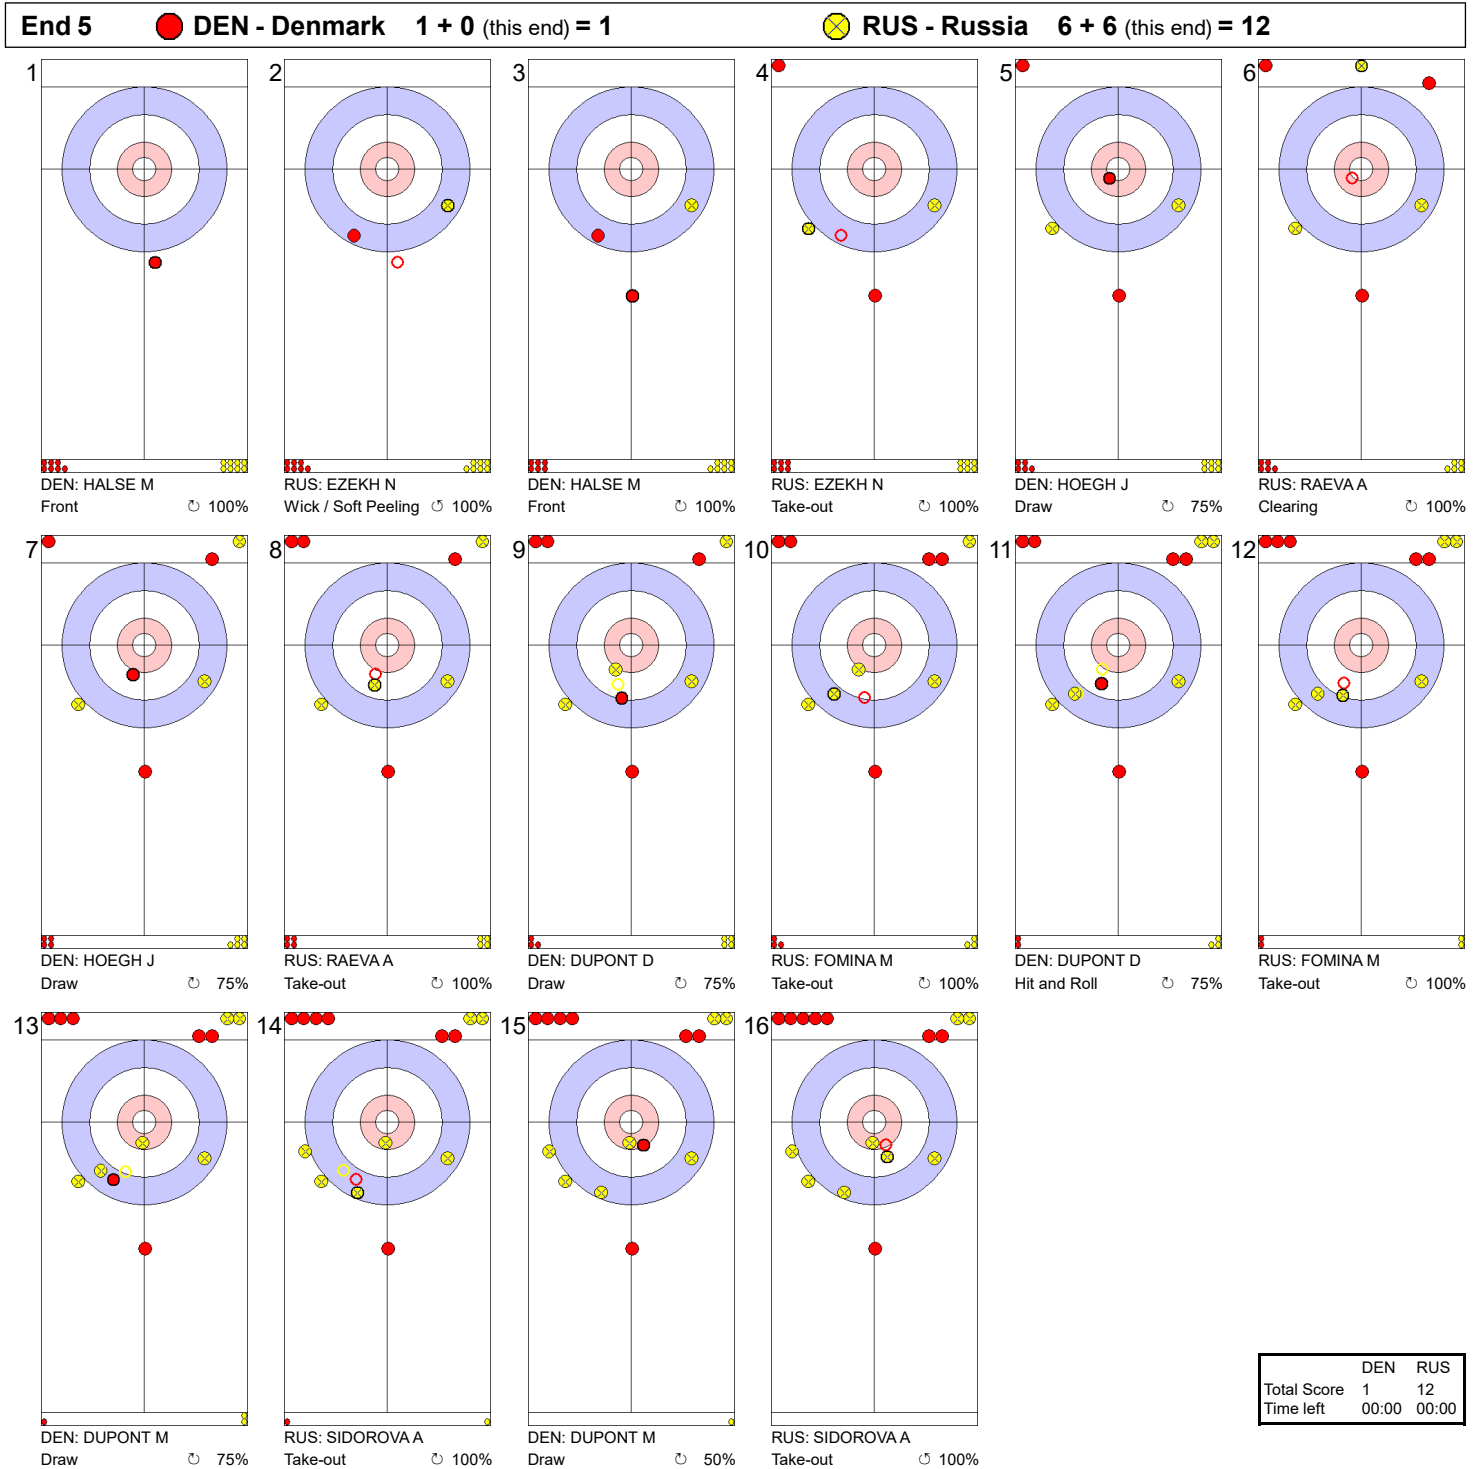

Game - Shot by Shot

Legend:
 Clockwise
 Counter-clockwise
 - Not considered

Game - Shot by Shot

Legend:
 ↻ Clockwise ↺ Counter-clockwise - Not considered

Game - Shot by Shot

Legend:
 ↻ Clockwise ↺ Counter-clockwise - Not considered

Game - Shot by Shot

Legend:
 ↻ Clockwise ↺ Counter-clockwise - Not considered

Game - Shot by Shot

Legend:
 Clockwise
 Counter-clockwise
 - Not considered

Game - Shot by Shot

Legend:

⌚ Clockwise ⌚ Counter-clockwise - Not considered