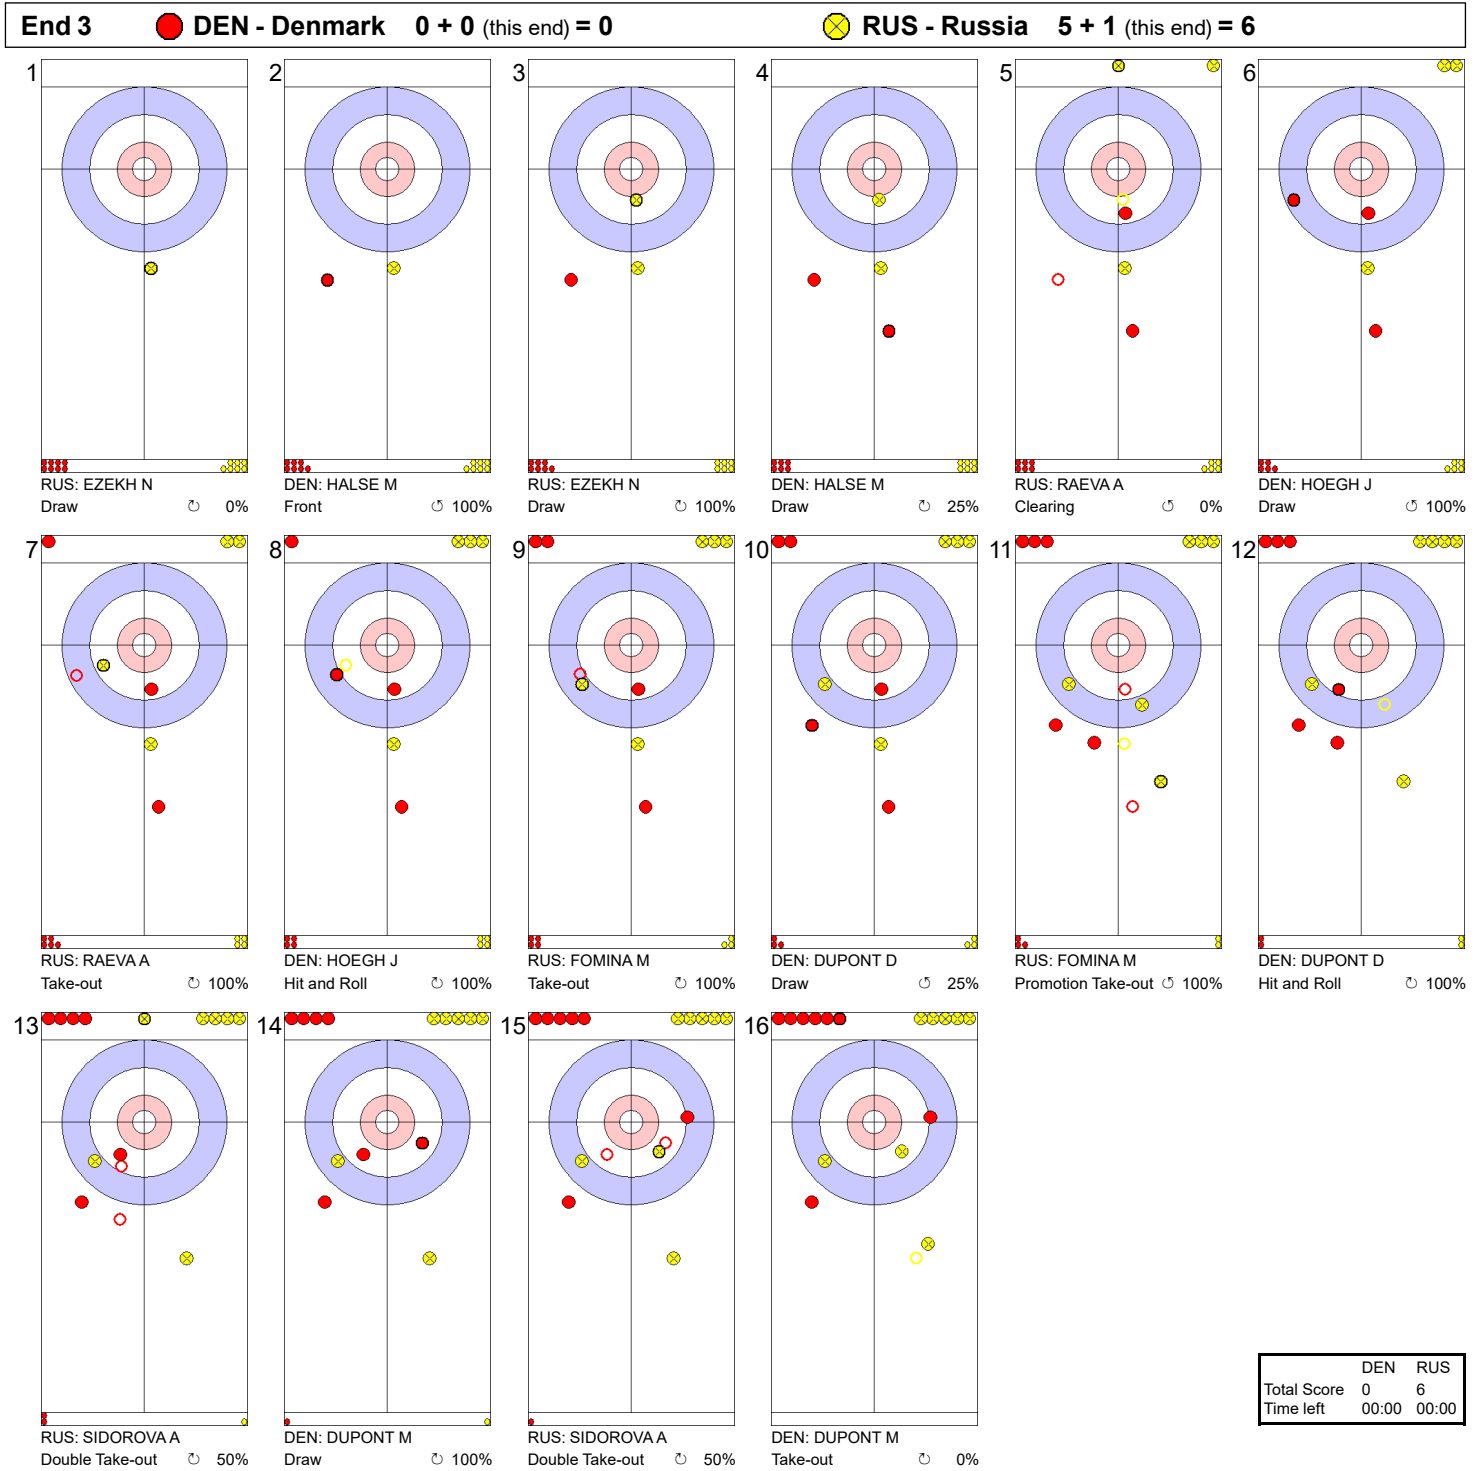

Game - Shot by Shot

Legend:
 Clockwise
 Counter-clockwise
 - Not considered

Game - Shot by Shot

Legend:
 ↻ Clockwise ↺ Counter-clockwise - Not considered

Game - Shot by Shot

Legend:
 ↻ Clockwise ↺ Counter-clockwise - Not considered

Game - Shot by Shot

Legend:
 ↻ Clockwise ↺ Counter-clockwise - Not considered

Game - Shot by Shot

Legend:
 Clockwise
 Counter-clockwise
 - Not considered

Game - Shot by Shot

Legend:

⌚ Clockwise ⌚ Counter-clockwise - Not considered