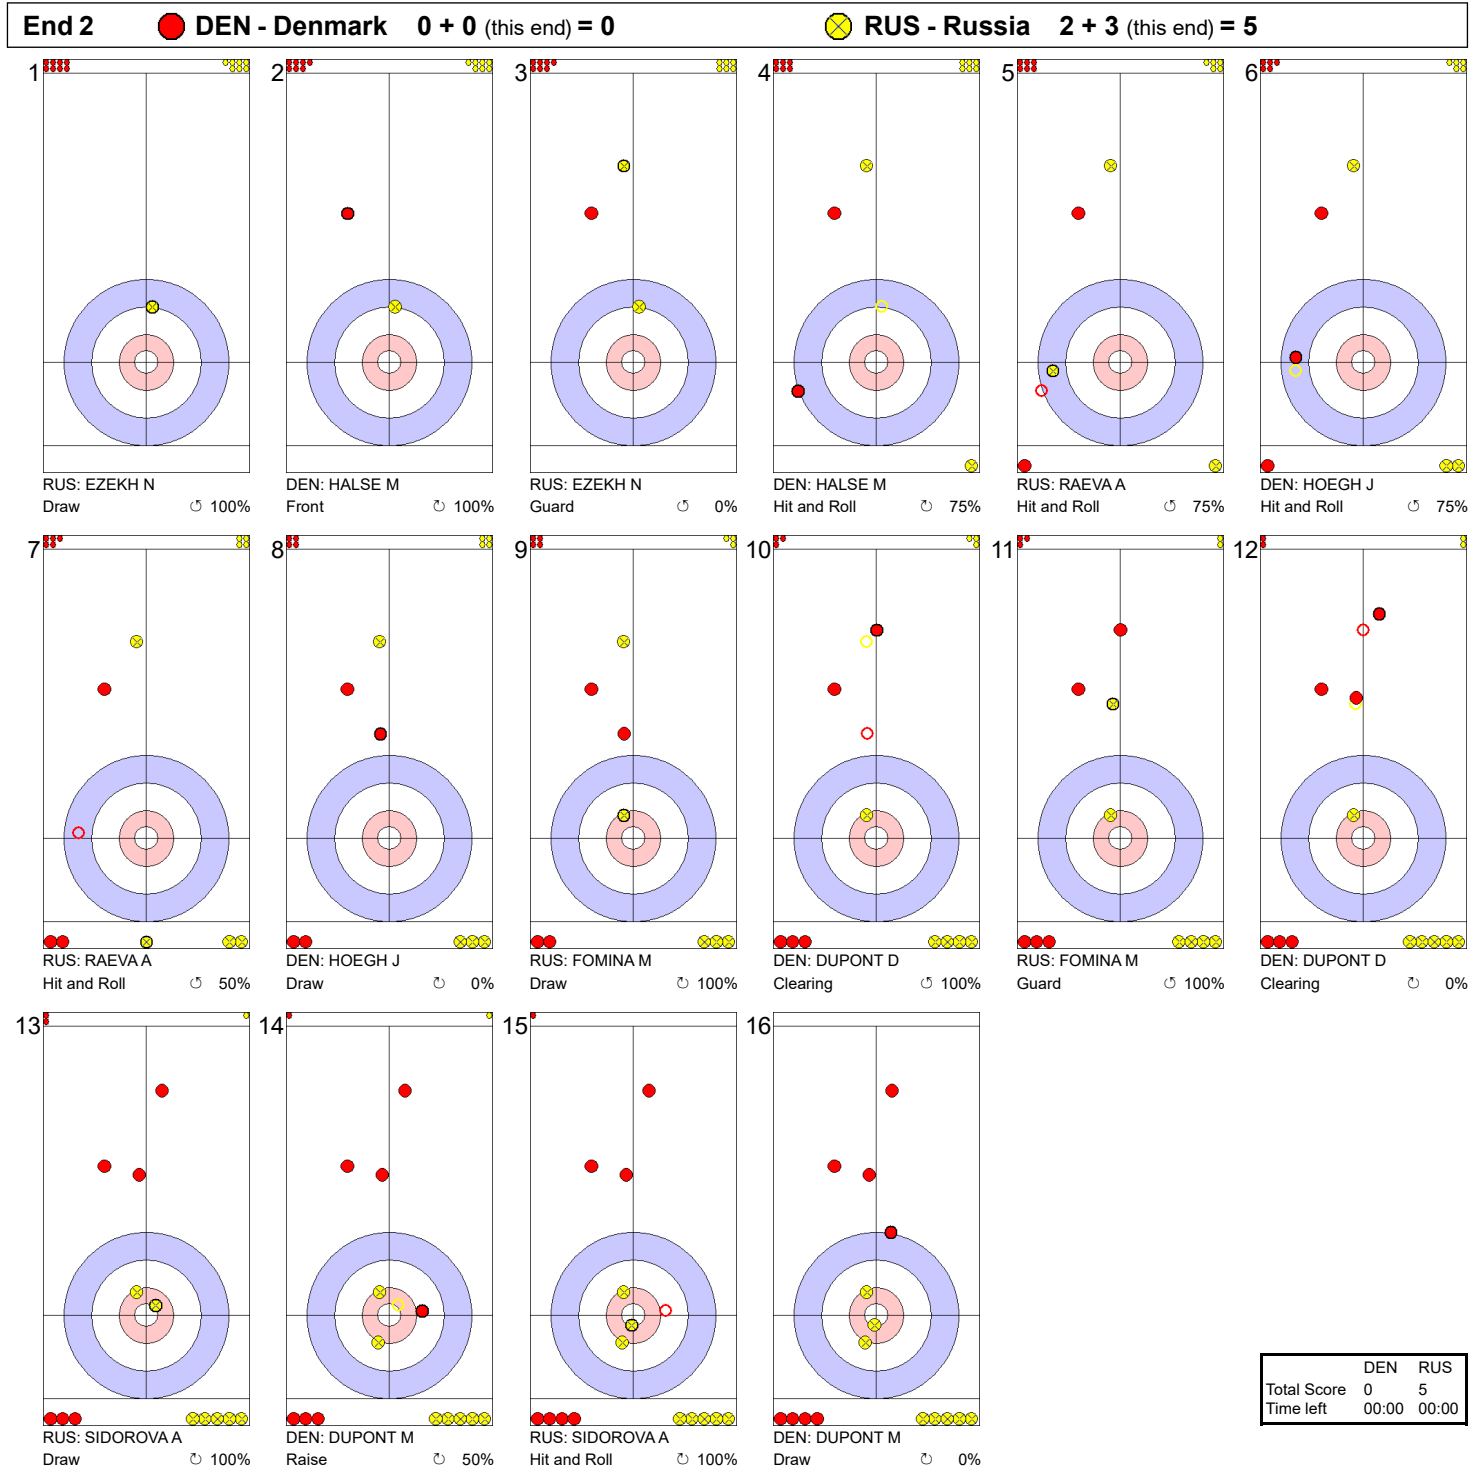

Game - Shot by Shot

Legend:
 Clockwise
 Counter-clockwise
 - Not considered

Game - Shot by Shot

Legend:
 ↻ Clockwise ↺ Counter-clockwise - Not considered

Game - Shot by Shot

Legend:
 ↻ Clockwise ↺ Counter-clockwise - Not considered

Game - Shot by Shot

Legend:
 ↻ Clockwise ↺ Counter-clockwise - Not considered

Game - Shot by Shot

Legend:
 Clockwise
 Counter-clockwise
 - Not considered

Game - Shot by Shot

Legend:

⌚ Clockwise ⌚ Counter-clockwise - Not considered