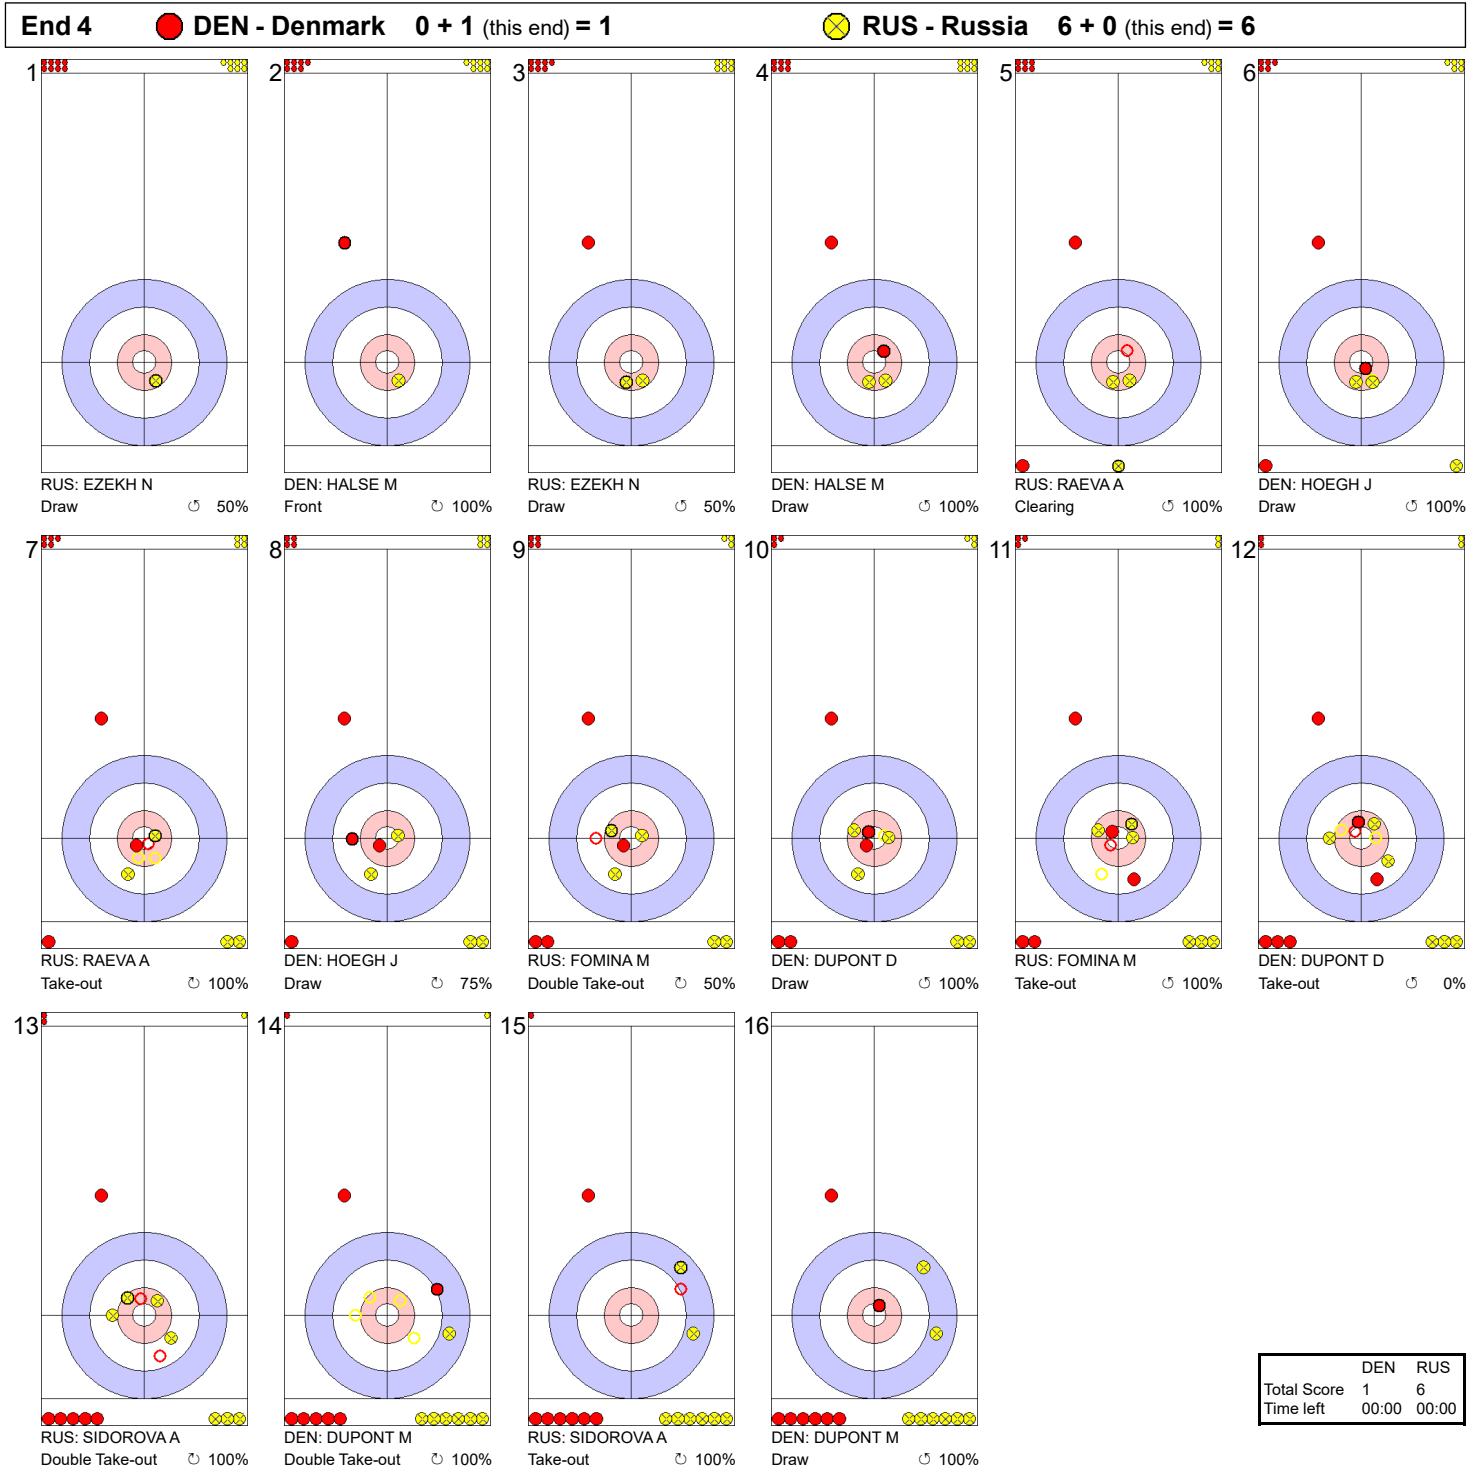

Game - Shot by Shot

Legend:
 Clockwise
 Counter-clockwise
 - Not considered

Game - Shot by Shot

Legend:
 ↻ Clockwise ↺ Counter-clockwise - Not considered

Game - Shot by Shot

Legend:
 ↻ Clockwise ↺ Counter-clockwise - Not considered

Game - Shot by Shot

Legend:
 ↻ Clockwise ↺ Counter-clockwise - Not considered

Game - Shot by Shot

Legend:
 Clockwise
 Counter-clockwise
 - Not considered

Game - Shot by Shot

Legend:

⌚ Clockwise ⌚ Counter-clockwise - Not considered