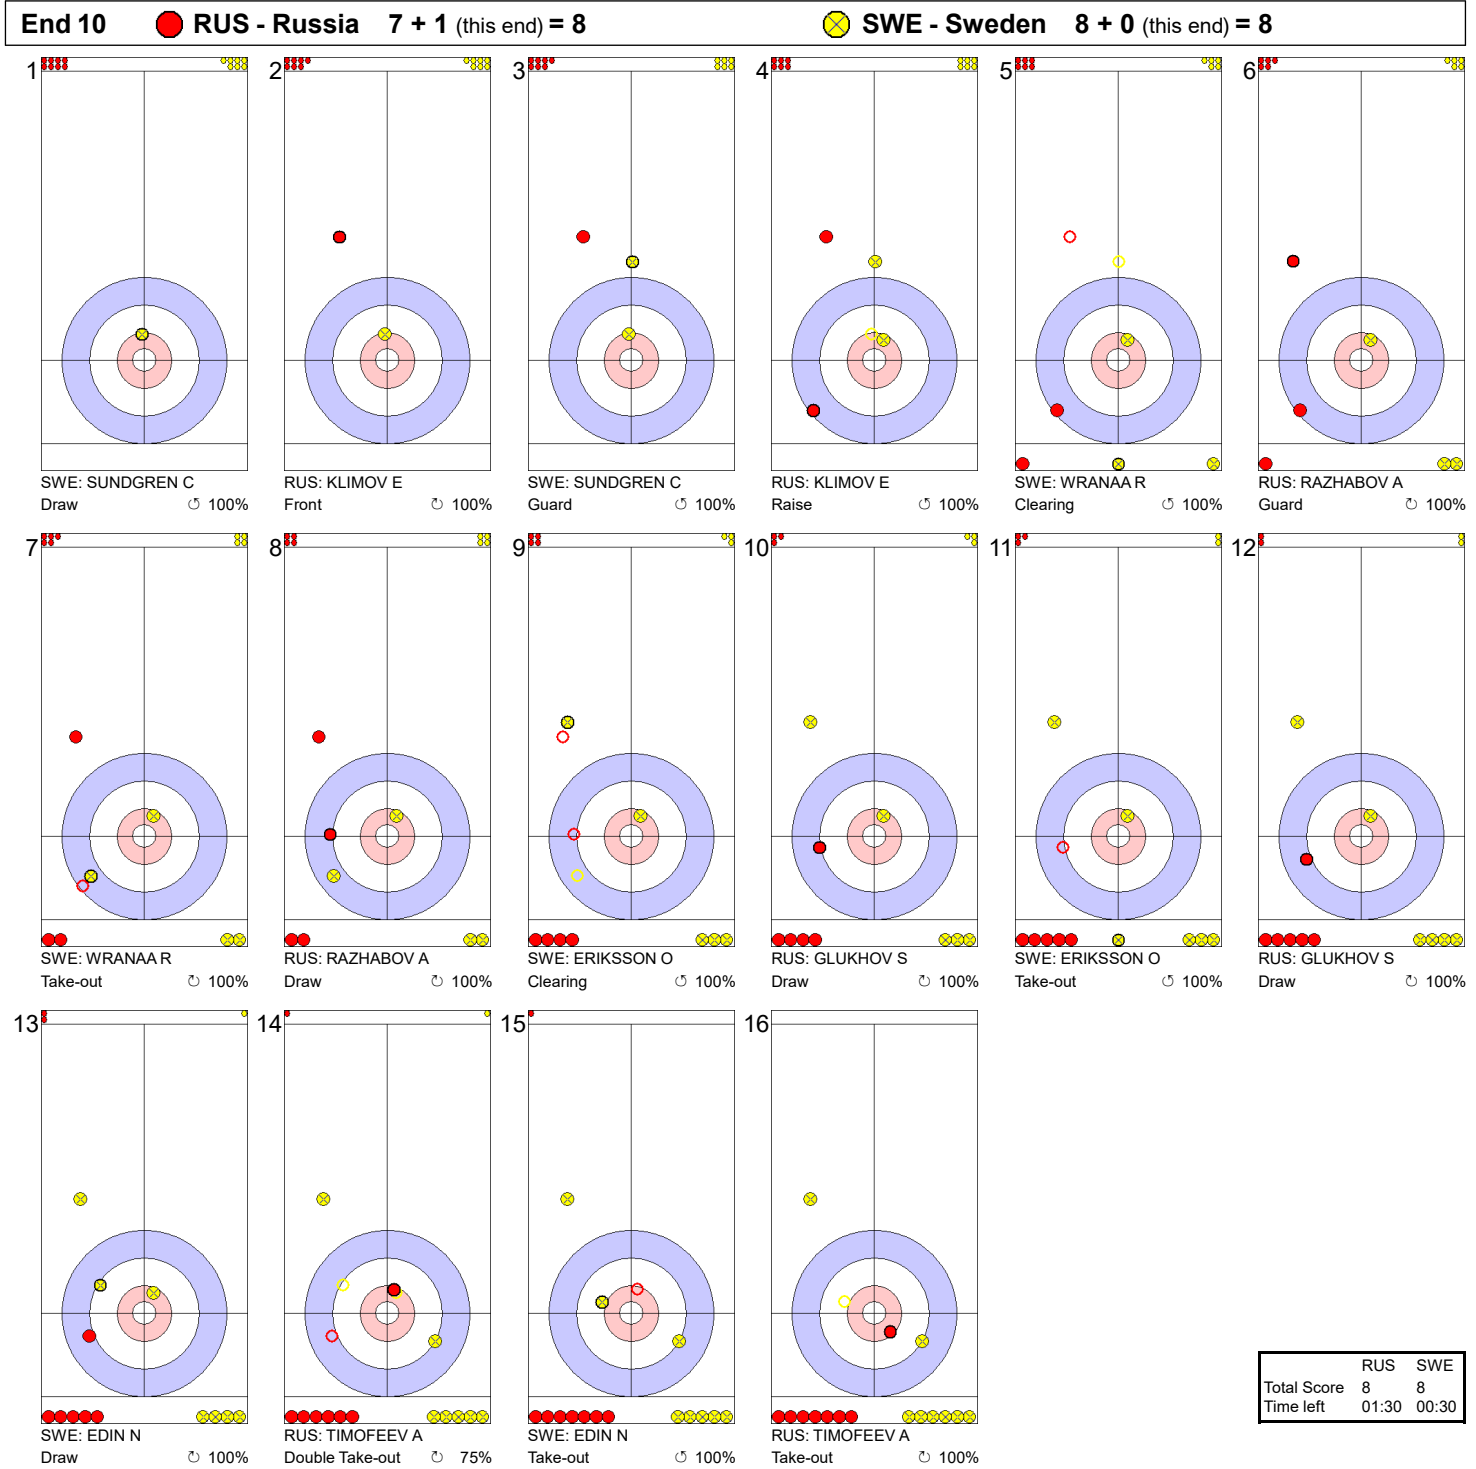

Game - Shot by Shot

Legend:
 Clockwise
 Counter-clockwise
 - Not considered

Game - Shot by Shot

Legend:
 ↻ Clockwise ↺ Counter-clockwise - Not considered

Game - Shot by Shot

Legend:
 ↻ Clockwise ↺ Counter-clockwise - Not considered

Game - Shot by Shot

Legend:
 Clockwise
 Counter-clockwise
 - Not considered

Game - Shot by Shot

	RUS	SWE
Total Score	7	8
Time left	00:00	00:00

Legend:
 Clockwise
 Counter-clockwise
 - Not considered

Game - Shot by Shot

Legend:
 ↻ Clockwise ↺ Counter-clockwise - Not considered

Game - Shot by Shot

End 11 ● **RUS - Russia 8 + 0** (this end) = 8 ● **SWE - Sweden 8 + 2** (this end) = 10

	RUS	SWE
Total Score	8	10
Time left	00:50	02:08

Legend:
 ↻ Clockwise ↺ Counter-clockwise - Not considered