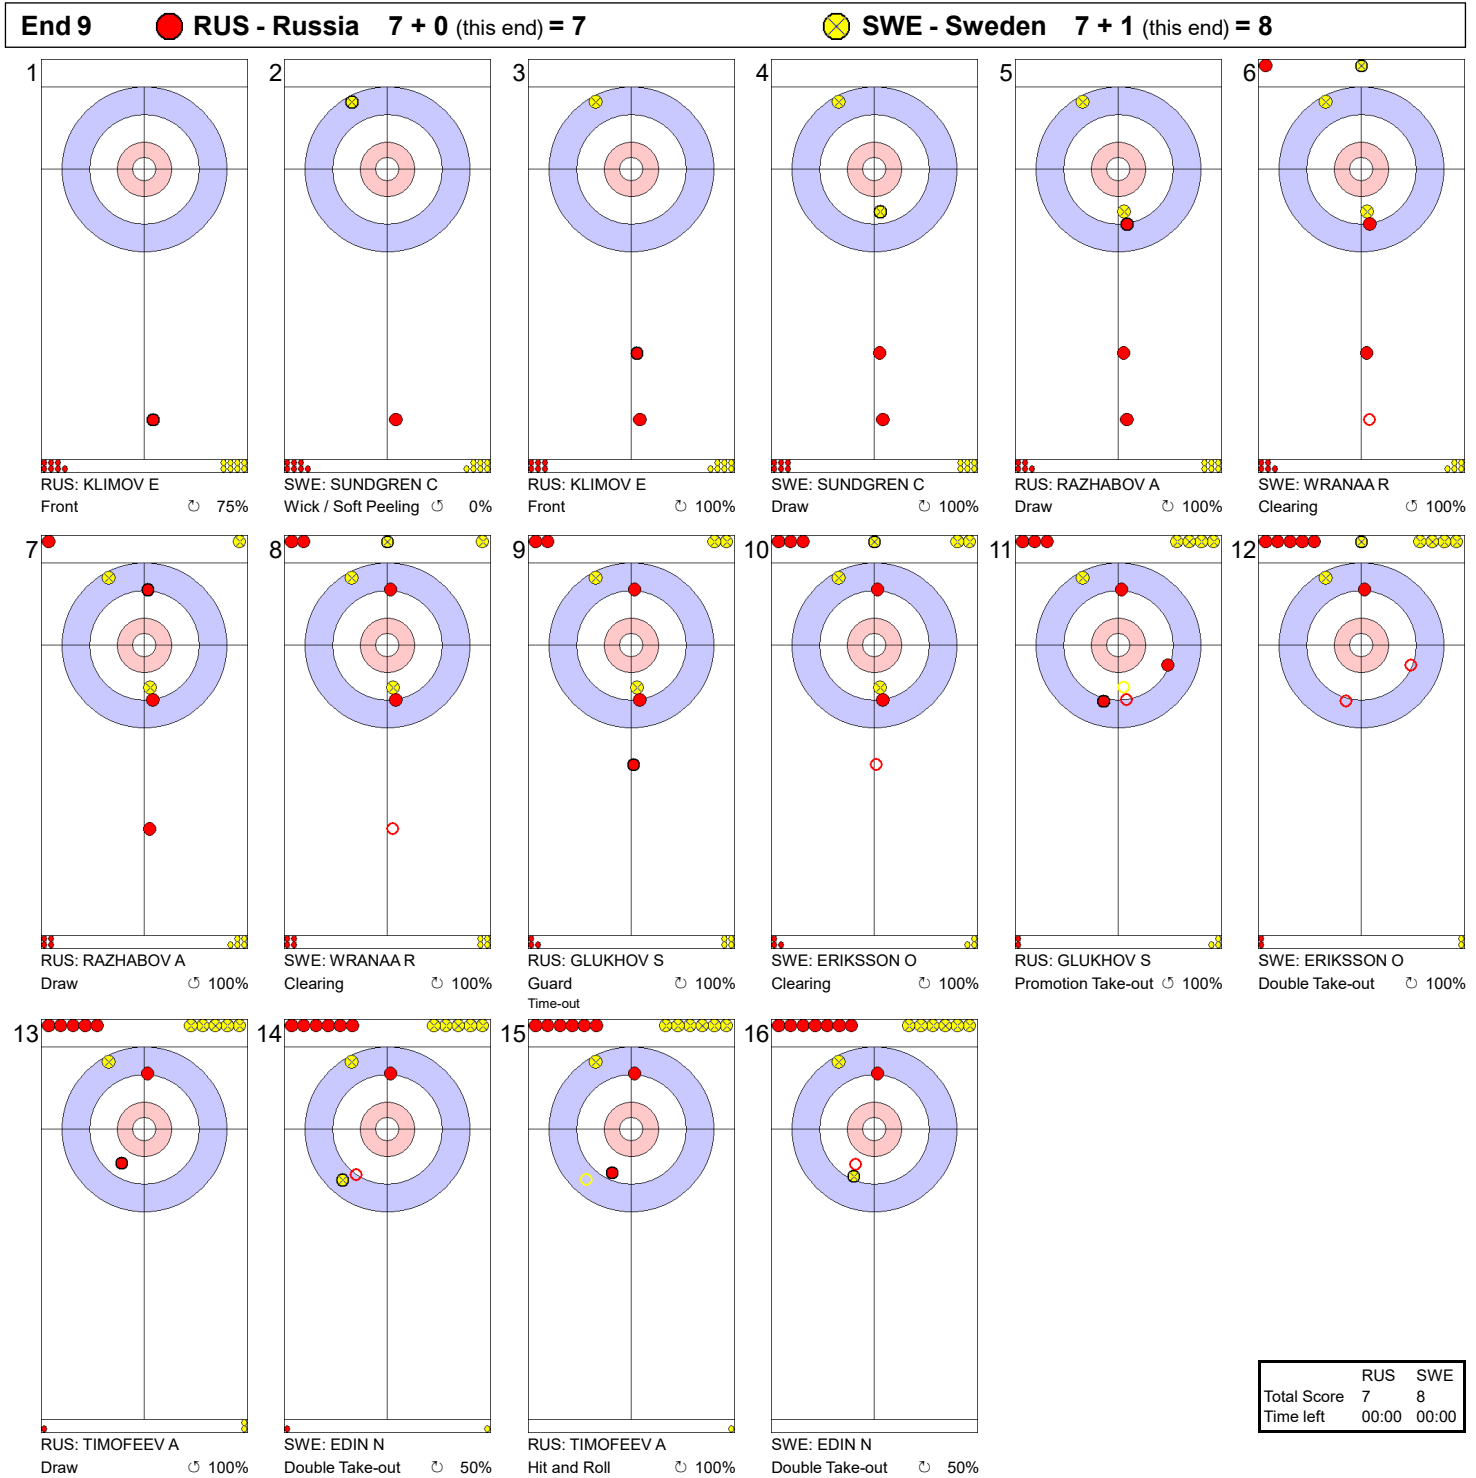

Game - Shot by Shot

Legend:
 Clockwise
 Counter-clockwise
 - Not considered

Game - Shot by Shot

Legend:
 ↻ Clockwise ↺ Counter-clockwise - Not considered

Game - Shot by Shot

Legend:
 ↻ Clockwise ↺ Counter-clockwise - Not considered

Game - Shot by Shot

Legend:
 Clockwise
 Counter-clockwise
 - Not considered

Game - Shot by Shot

	RUS	SWE
Total Score	7	8
Time left	00:00	00:00

Legend:
 Clockwise
 Counter-clockwise
 - Not considered

Game - Shot by Shot

Legend:
 ↻ Clockwise ↺ Counter-clockwise - Not considered

Game - Shot by Shot

End 11 ● **RUS - Russia 8 + 0** (this end) = 8 ● **SWE - Sweden 8 + 2** (this end) = 10

	RUS	SWE
Total Score	8	10
Time left	00:50	02:08

Legend:
 ↻ Clockwise ↺ Counter-clockwise - Not considered