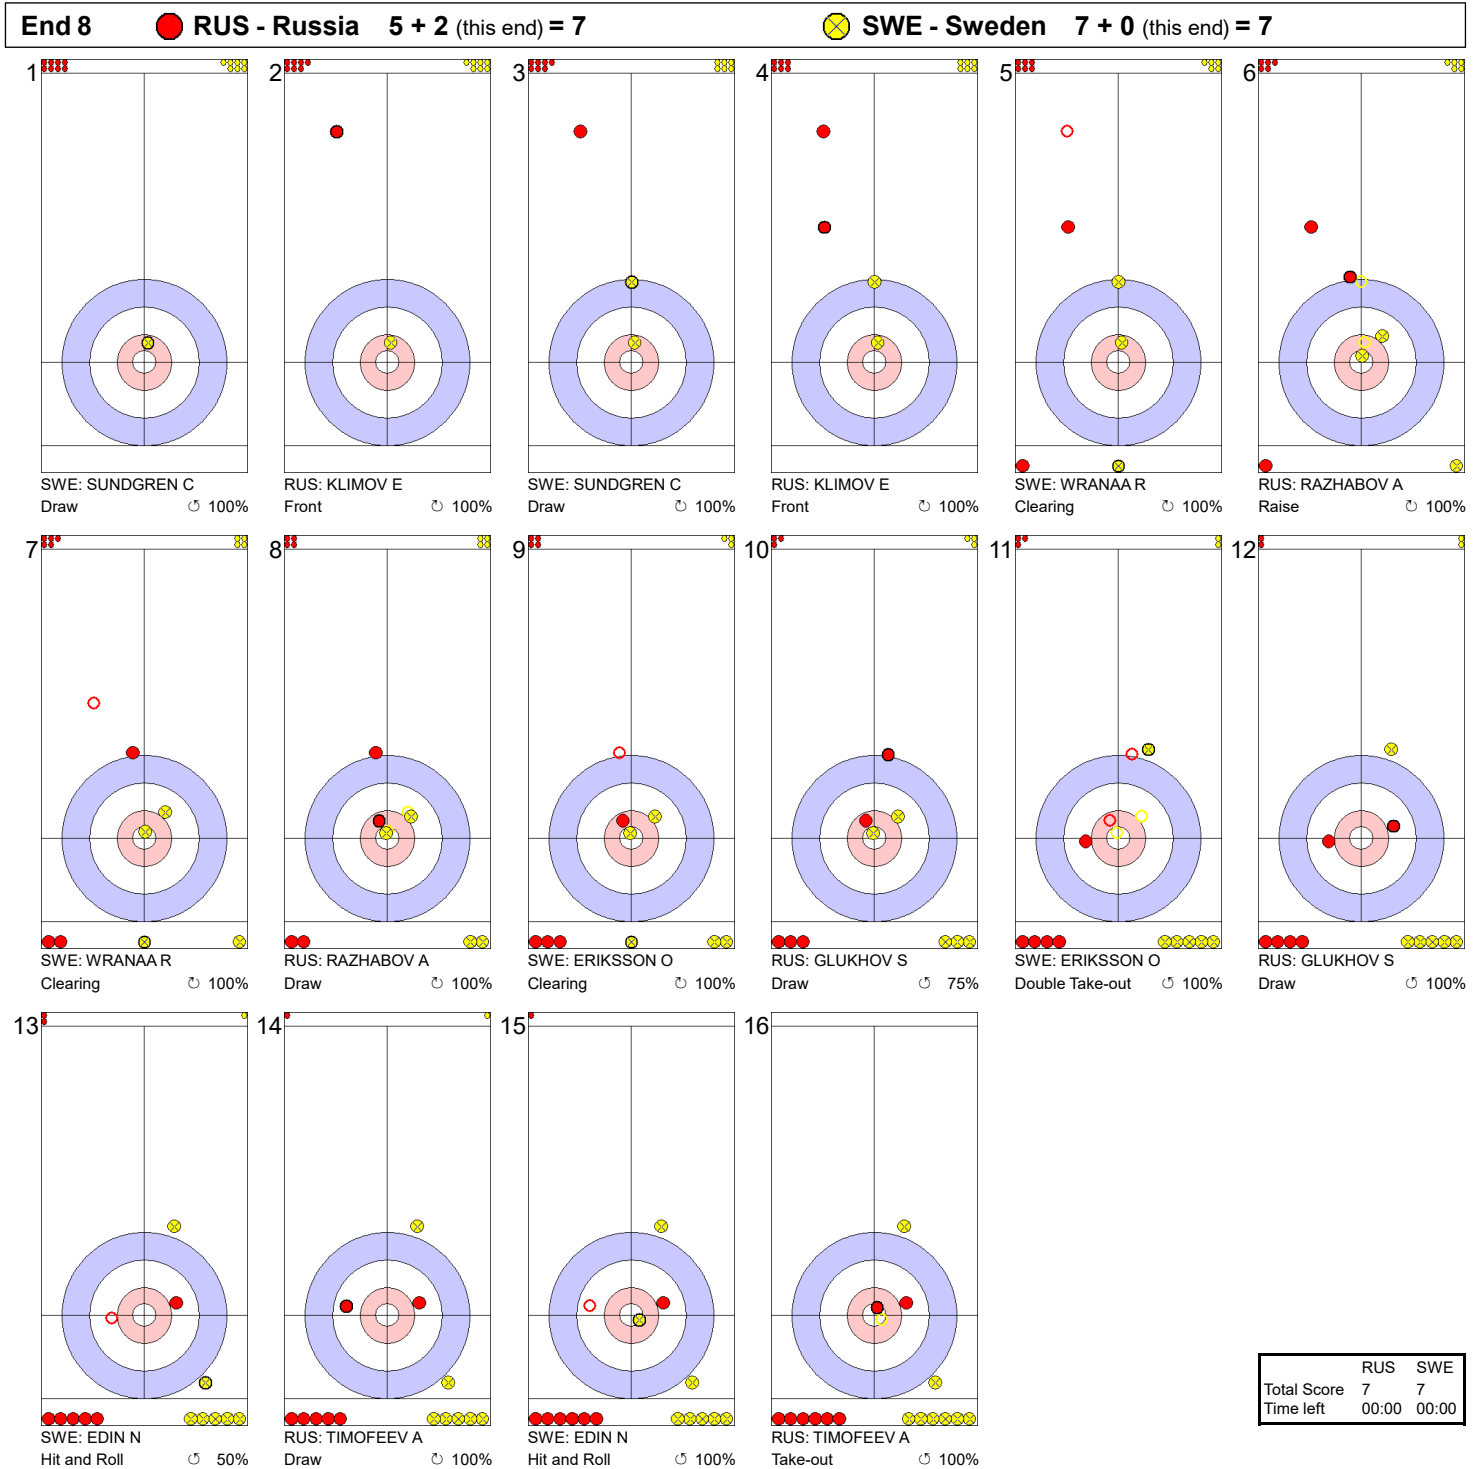

	RUS	SWE
Total Score	4	2
Time left	00:00	00:00

Legend:
 ↻ Clockwise ↺ Counter-clockwise - Not considered

Game - Shot by Shot

Legend:
 ↻ Clockwise ↺ Counter-clockwise - Not considered

Game - Shot by Shot

Legend:
 ↻ Clockwise ↺ Counter-clockwise - Not considered

Game - Shot by Shot

Legend:
 Clockwise
 Counter-clockwise
 - Not considered

Game - Shot by Shot

Legend:
 ↻ Clockwise ↺ Counter-clockwise - Not considered

Game - Shot by Shot

Legend:
 ↻ Clockwise ↺ Counter-clockwise - Not considered

Game - Shot by Shot

Legend:
 Clockwise
 Counter-clockwise
 - Not considered

Game - Shot by Shot

	RUS	SWE
Total Score	7	8
Time left	00:00	00:00

Legend:
 Clockwise
 Counter-clockwise
 - Not considered

Game - Shot by Shot

Legend:
 ↻ Clockwise ↺ Counter-clockwise - Not considered

Game - Shot by Shot

End 11 ● **RUS - Russia 8 + 0** (this end) = 8 ● **SWE - Sweden 8 + 2** (this end) = 10

	RUS	SWE
Total Score	8	10
Time left	00:50	02:08