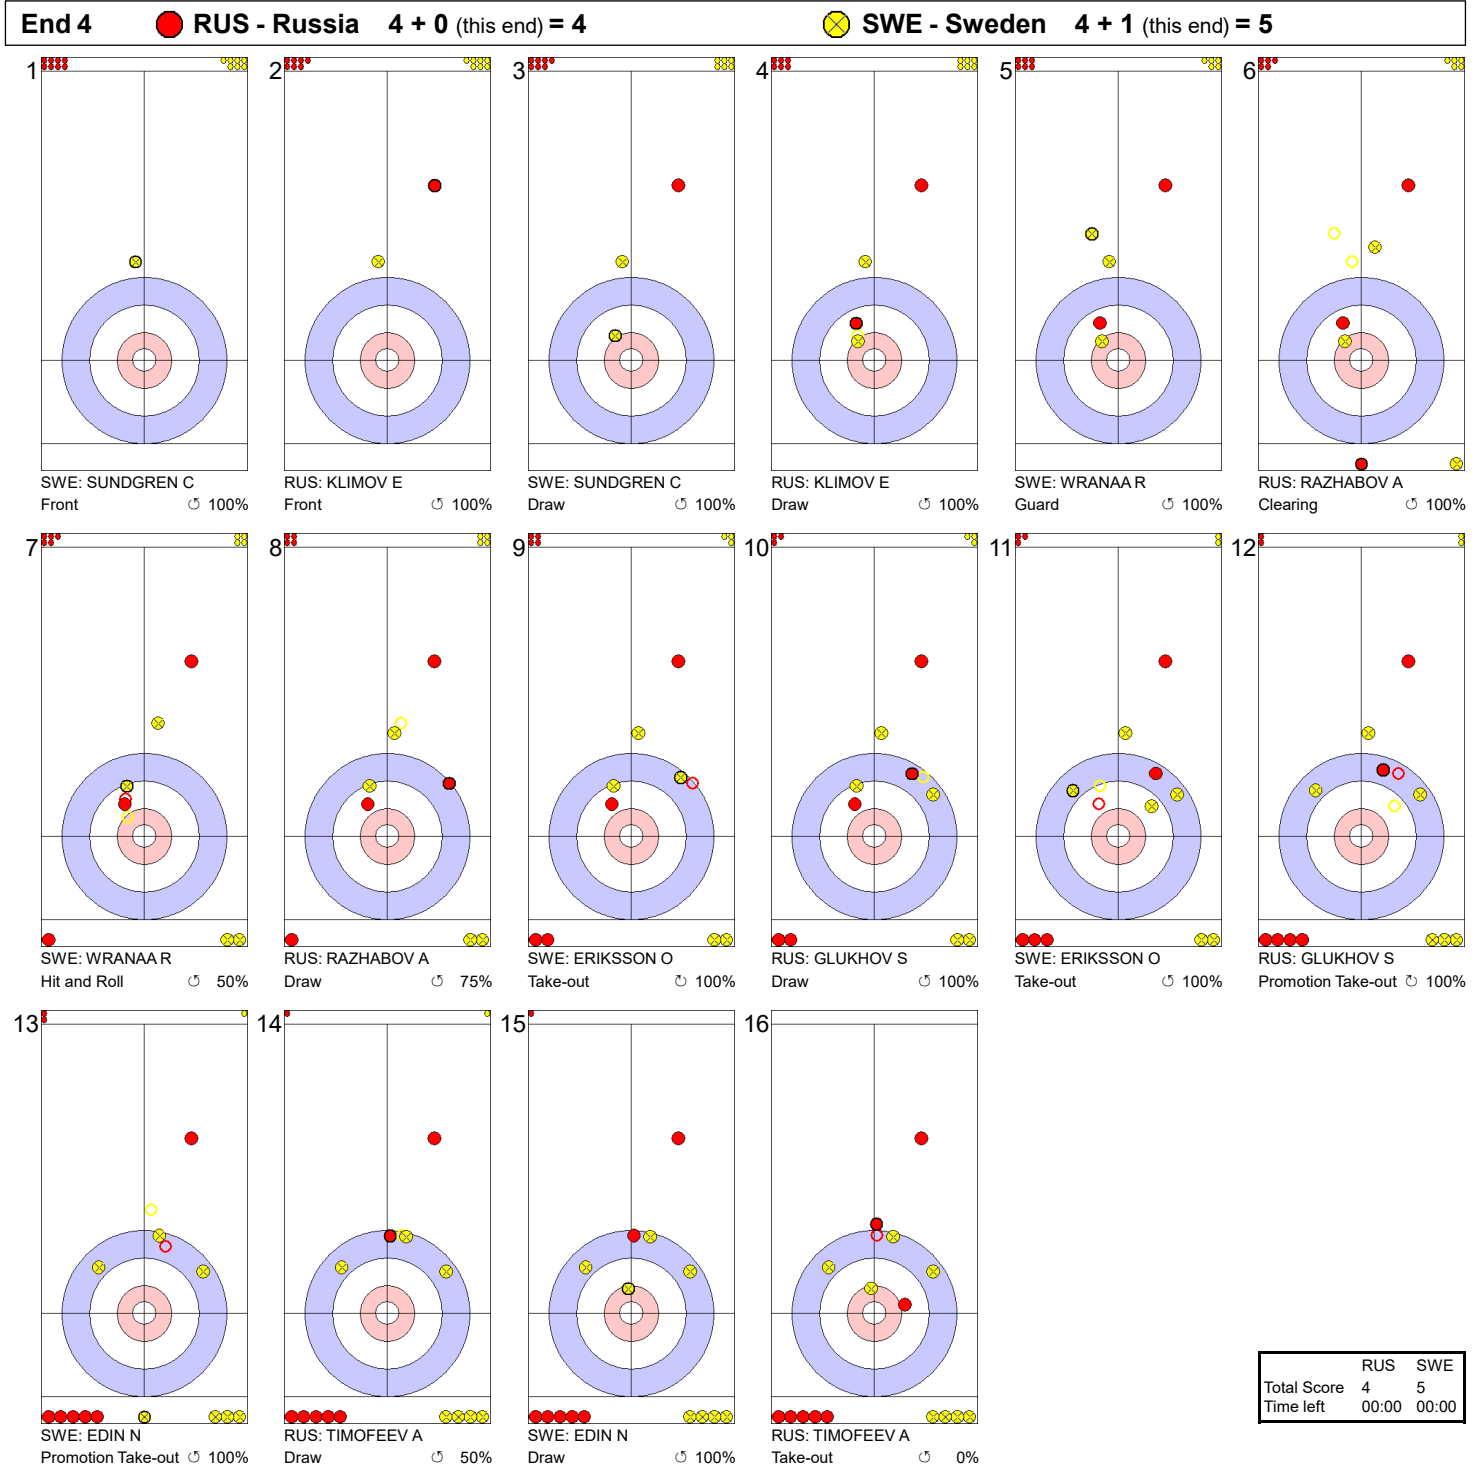

Game - Shot by Shot

Legend:
 ↻ Clockwise ↺ Counter-clockwise - Not considered

Game - Shot by Shot

End 2 ● RUS - Russia 4 + 0 (this end) = 4			● SWE - Sweden 0 + 2 (this end) = 2		
<p>1</p> <p>RUS: KLIMOV E Draw 100%</p>	<p>2</p> <p>SWE: SUNDGREN C Front 100%</p>	<p>3</p> <p>RUS: KLIMOV E Guard 75%</p>	<p>4</p> <p>SWE: SUNDGREN C Raise 100%</p>	<p>5</p> <p>RUS: RAZHABOV A Clearing 100%</p>	<p>6</p> <p>SWE: WRANAAR Freeze 100%</p>
<p>7</p> <p>RUS: RAZHABOV A Take-out 100%</p>	<p>8</p> <p>SWE: WRANAAR Draw 100%</p>	<p>9</p> <p>RUS: GLUKHOV S Hit and Roll 75%</p>	<p>10</p> <p>SWE: ERIKSSON O Draw 100%</p>	<p>11</p> <p>RUS: GLUKHOV S Take-out 100%</p>	<p>12</p> <p>SWE: ERIKSSON O Take-out 100%</p>
<p>13</p> <p>RUS: TIMOFEEV A Double Take-out 100%</p>	<p>14</p> <p>SWE: EDIN N Draw 100%</p>	<p>15</p> <p>RUS: TIMOFEEV A Take-out 100%</p>	<p>16</p> <p>SWE: EDIN N Take-out 100%</p>		

	RUS	SWE
Total Score	4	2
Time left	00:00	00:00

Legend:
 ↻ Clockwise ↺ Counter-clockwise - Not considered

Game - Shot by Shot

Legend:
 ↻ Clockwise ↺ Counter-clockwise - Not considered

Game - Shot by Shot

Legend:
 ↻ Clockwise ↺ Counter-clockwise - Not considered

Game - Shot by Shot

Legend:
 Clockwise
 Counter-clockwise
 - Not considered

Game - Shot by Shot

Legend:
 ↻ Clockwise ↺ Counter-clockwise - Not considered

Game - Shot by Shot

Legend:
 ↻ Clockwise ↺ Counter-clockwise - Not considered

Game - Shot by Shot

Legend:
 Clockwise
 Counter-clockwise
 - Not considered

Game - Shot by Shot

	RUS	SWE
Total Score	7	8
Time left	00:00	00:00

Legend:
 Clockwise
 Counter-clockwise
 - Not considered

Game - Shot by Shot