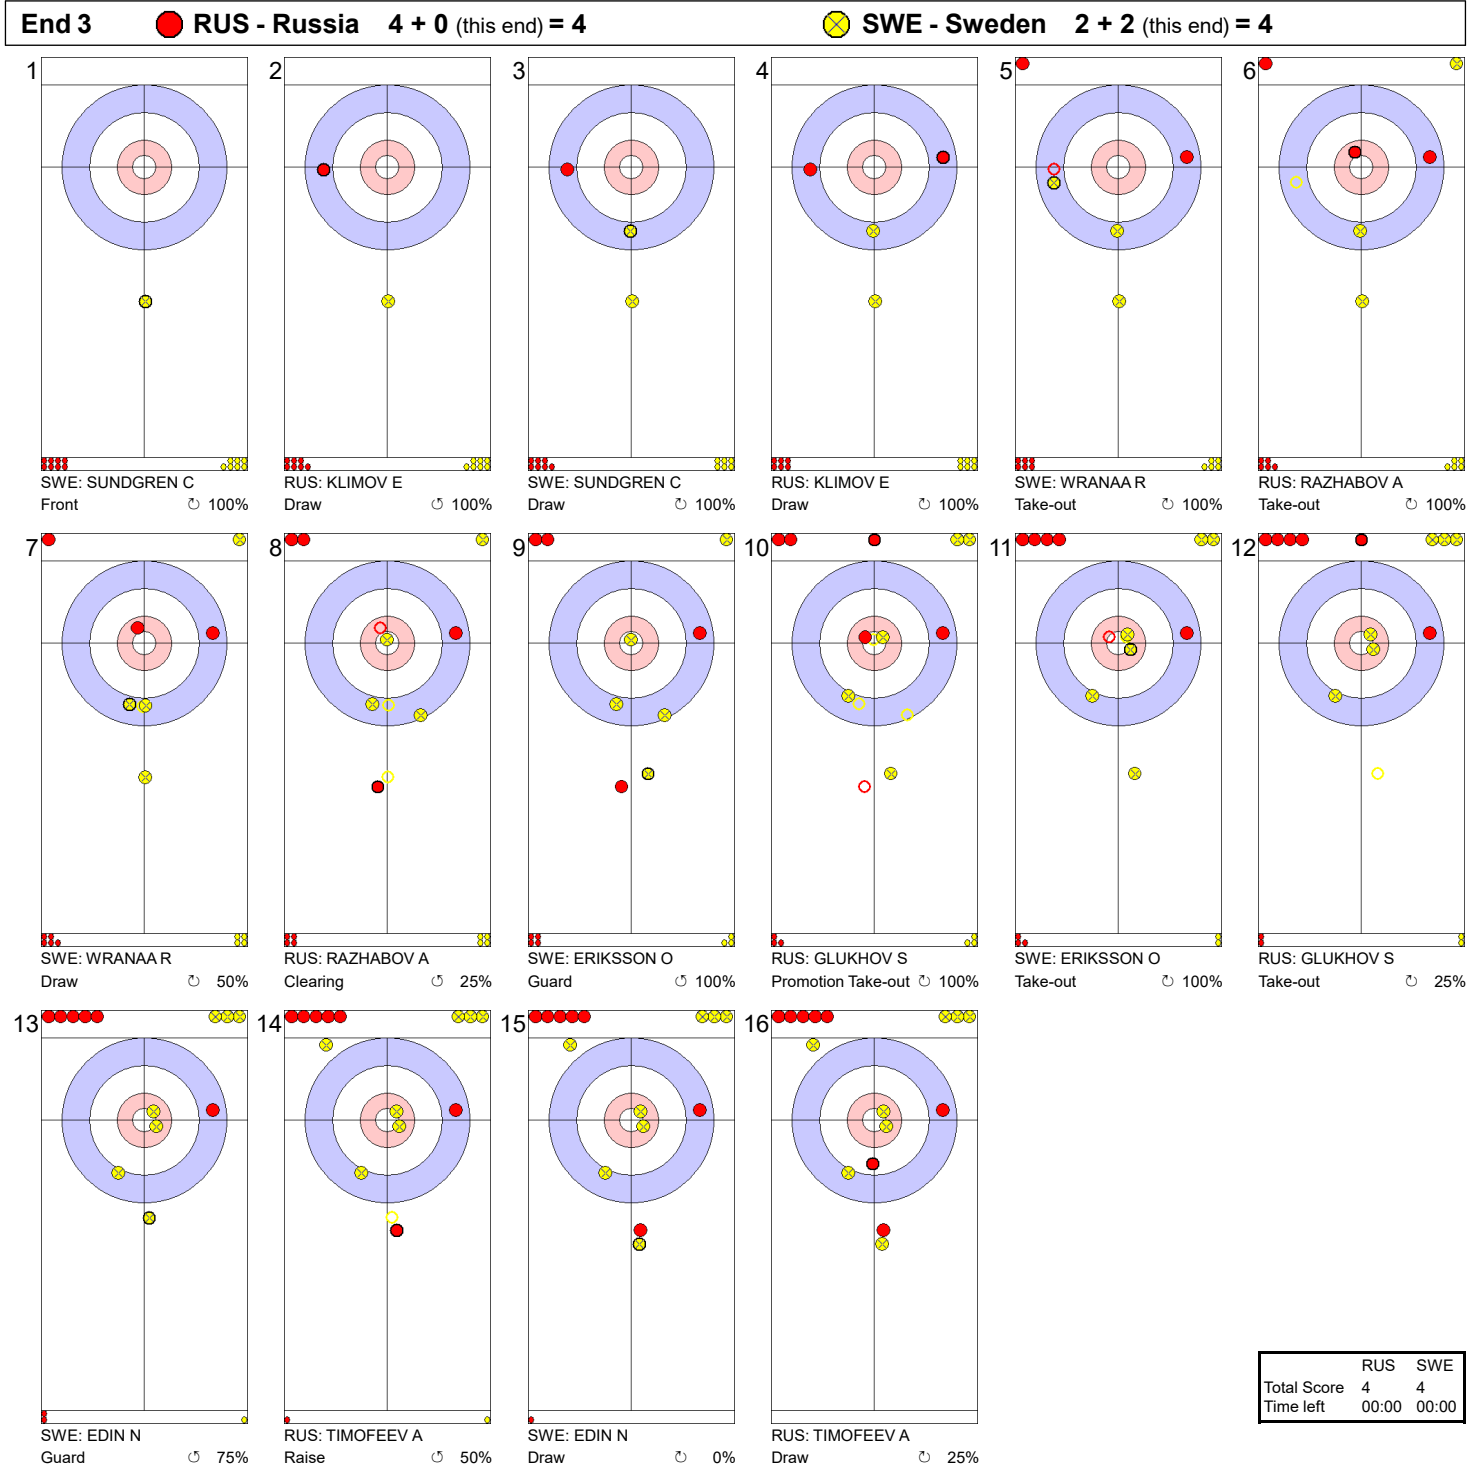

Game - Shot by Shot

Legend:
 ↻ Clockwise ↺ Counter-clockwise - Not considered

Game - Shot by Shot

End 2 ● RUS - Russia 4 + 0 (this end) = 4			● SWE - Sweden 0 + 2 (this end) = 2		
<p>1</p> <p>RUS: KLIMOV E Draw 100%</p>	<p>2</p> <p>SWE: SUNDGREN C Front 100%</p>	<p>3</p> <p>RUS: KLIMOV E Guard 75%</p>	<p>4</p> <p>SWE: SUNDGREN C Raise 100%</p>	<p>5</p> <p>RUS: RAZHABOV A Clearing 100%</p>	<p>6</p> <p>SWE: WRANAAR Freeze 100%</p>
<p>7</p> <p>RUS: RAZHABOV A Take-out 100%</p>	<p>8</p> <p>SWE: WRANAAR Draw 100%</p>	<p>9</p> <p>RUS: GLUKHOV S Hit and Roll 75%</p>	<p>10</p> <p>SWE: ERIKSSON O Draw 100%</p>	<p>11</p> <p>RUS: GLUKHOV S Take-out 100%</p>	<p>12</p> <p>SWE: ERIKSSON O Take-out 100%</p>
<p>13</p> <p>RUS: TIMOFEEV A Double Take-out 100%</p>	<p>14</p> <p>SWE: EDIN N Draw 100%</p>	<p>15</p> <p>RUS: TIMOFEEV A Take-out 100%</p>	<p>16</p> <p>SWE: EDIN N Take-out 100%</p>		

	RUS	SWE
Total Score	4	2
Time left	00:00	00:00

Legend:
 ↻ Clockwise ↺ Counter-clockwise - Not considered

Game - Shot by Shot

Legend:
 ↻ Clockwise ↺ Counter-clockwise - Not considered

Game - Shot by Shot

Legend:
 ↻ Clockwise ↺ Counter-clockwise - Not considered

Game - Shot by Shot

Legend:
 Clockwise
 Counter-clockwise
 - Not considered

Game - Shot by Shot

Legend:
 ↻ Clockwise ↺ Counter-clockwise - Not considered

Game - Shot by Shot

Legend:
 ↻ Clockwise ↺ Counter-clockwise - Not considered

Game - Shot by Shot

Legend:
 Clockwise
 Counter-clockwise
 - Not considered

Game - Shot by Shot

	RUS	SWE
Total Score	7	8
Time left	00:00	00:00

Legend:
 Clockwise
 Counter-clockwise
 - Not considered

Game - Shot by Shot