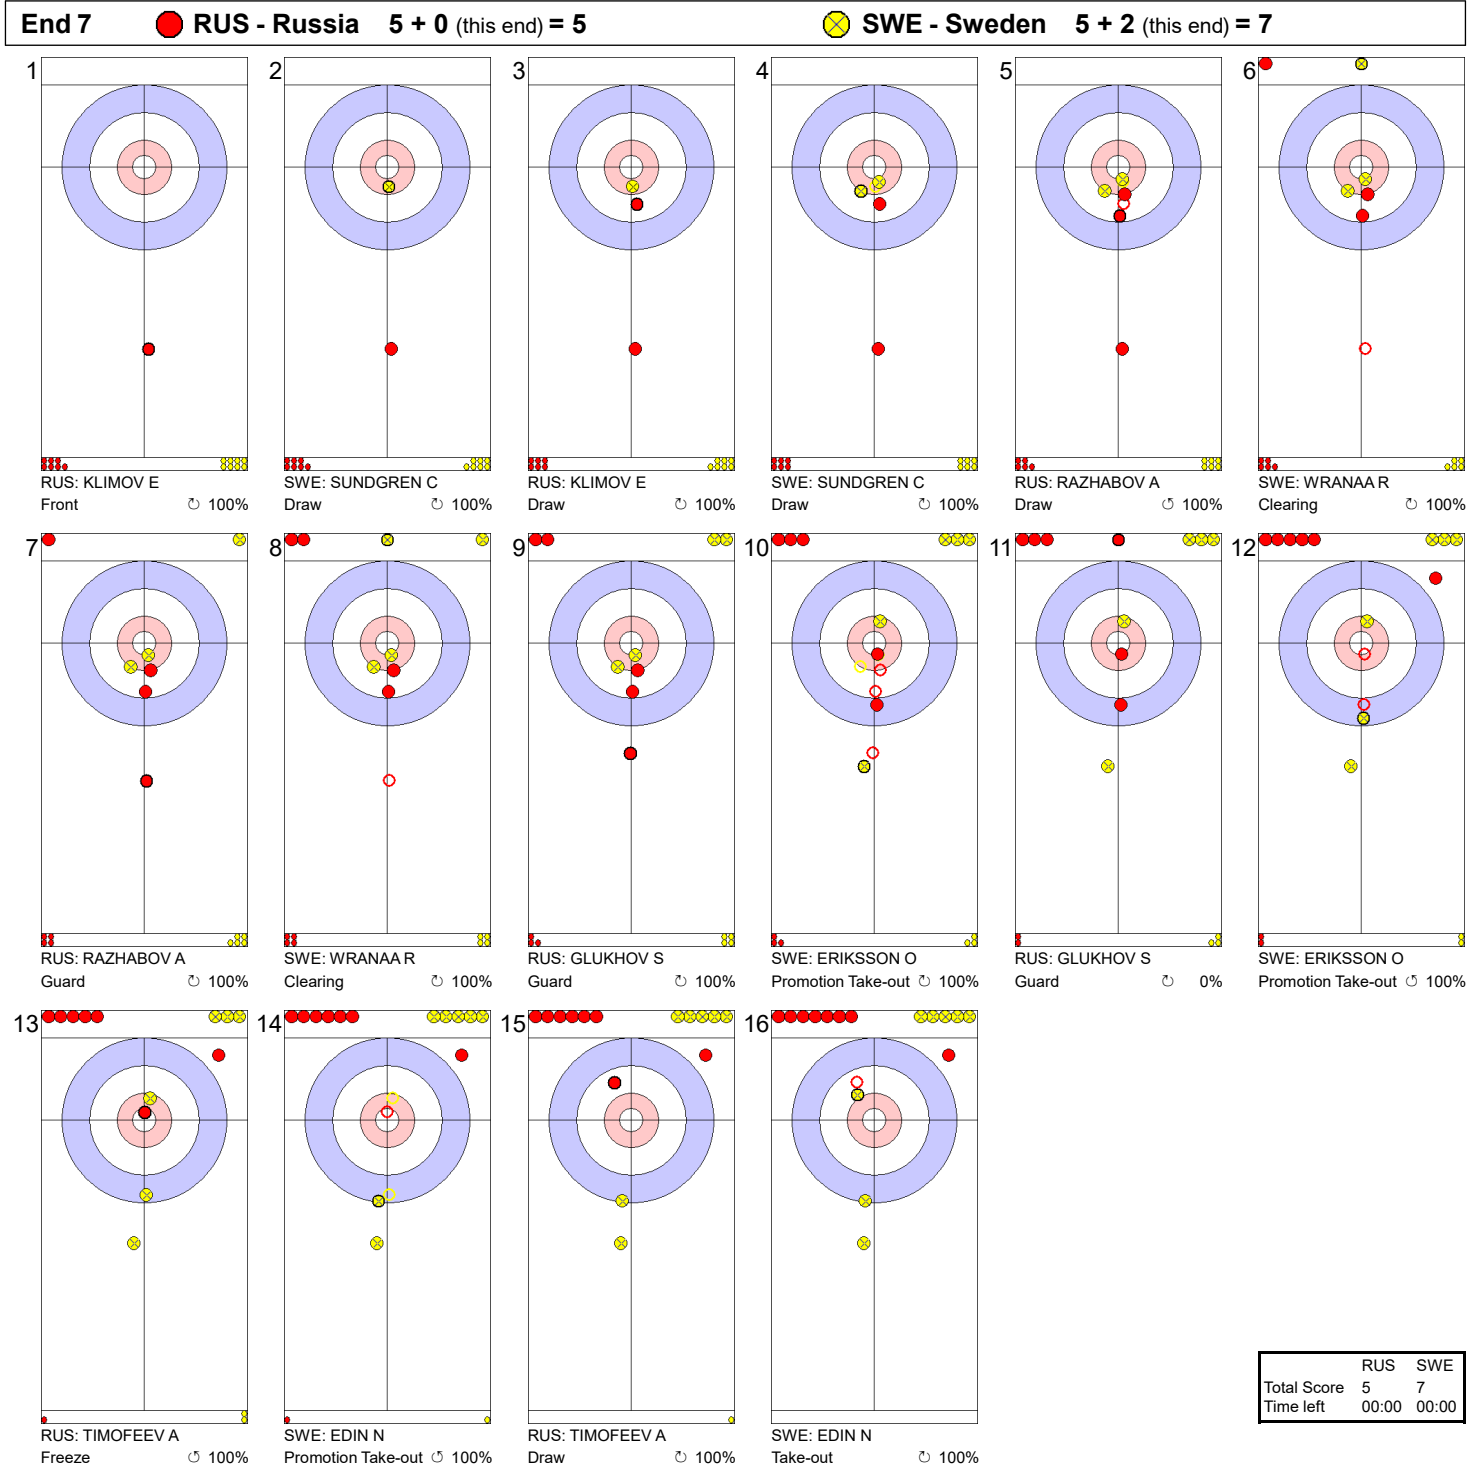

	RUS	SWE
Total Score	4	2
Time left	00:00	00:00

Legend:
 ↻ Clockwise ↺ Counter-clockwise - Not considered

Game - Shot by Shot

Legend:
 ↻ Clockwise ↺ Counter-clockwise - Not considered

Game - Shot by Shot

Legend:
 ↻ Clockwise ↺ Counter-clockwise - Not considered

Game - Shot by Shot

Legend:
 Clockwise
 Counter-clockwise
 - Not considered

Game - Shot by Shot

Legend:
 ↻ Clockwise ↺ Counter-clockwise - Not considered

Game - Shot by Shot

Legend:
 ↻ Clockwise ↺ Counter-clockwise - Not considered

Game - Shot by Shot

Legend:
 Clockwise
 Counter-clockwise
 - Not considered

Game - Shot by Shot

	RUS	SWE
Total Score	7	8
Time left	00:00	00:00

Legend:
 Clockwise
 Counter-clockwise
 - Not considered

Game - Shot by Shot

Legend:
 ↻ Clockwise ↺ Counter-clockwise - Not considered

Game - Shot by Shot

End 11 ● **RUS - Russia 8 + 0** (this end) = 8 ● **SWE - Sweden 8 + 2** (this end) = 10

	RUS	SWE
Total Score	8	10
Time left	00:50	02:08