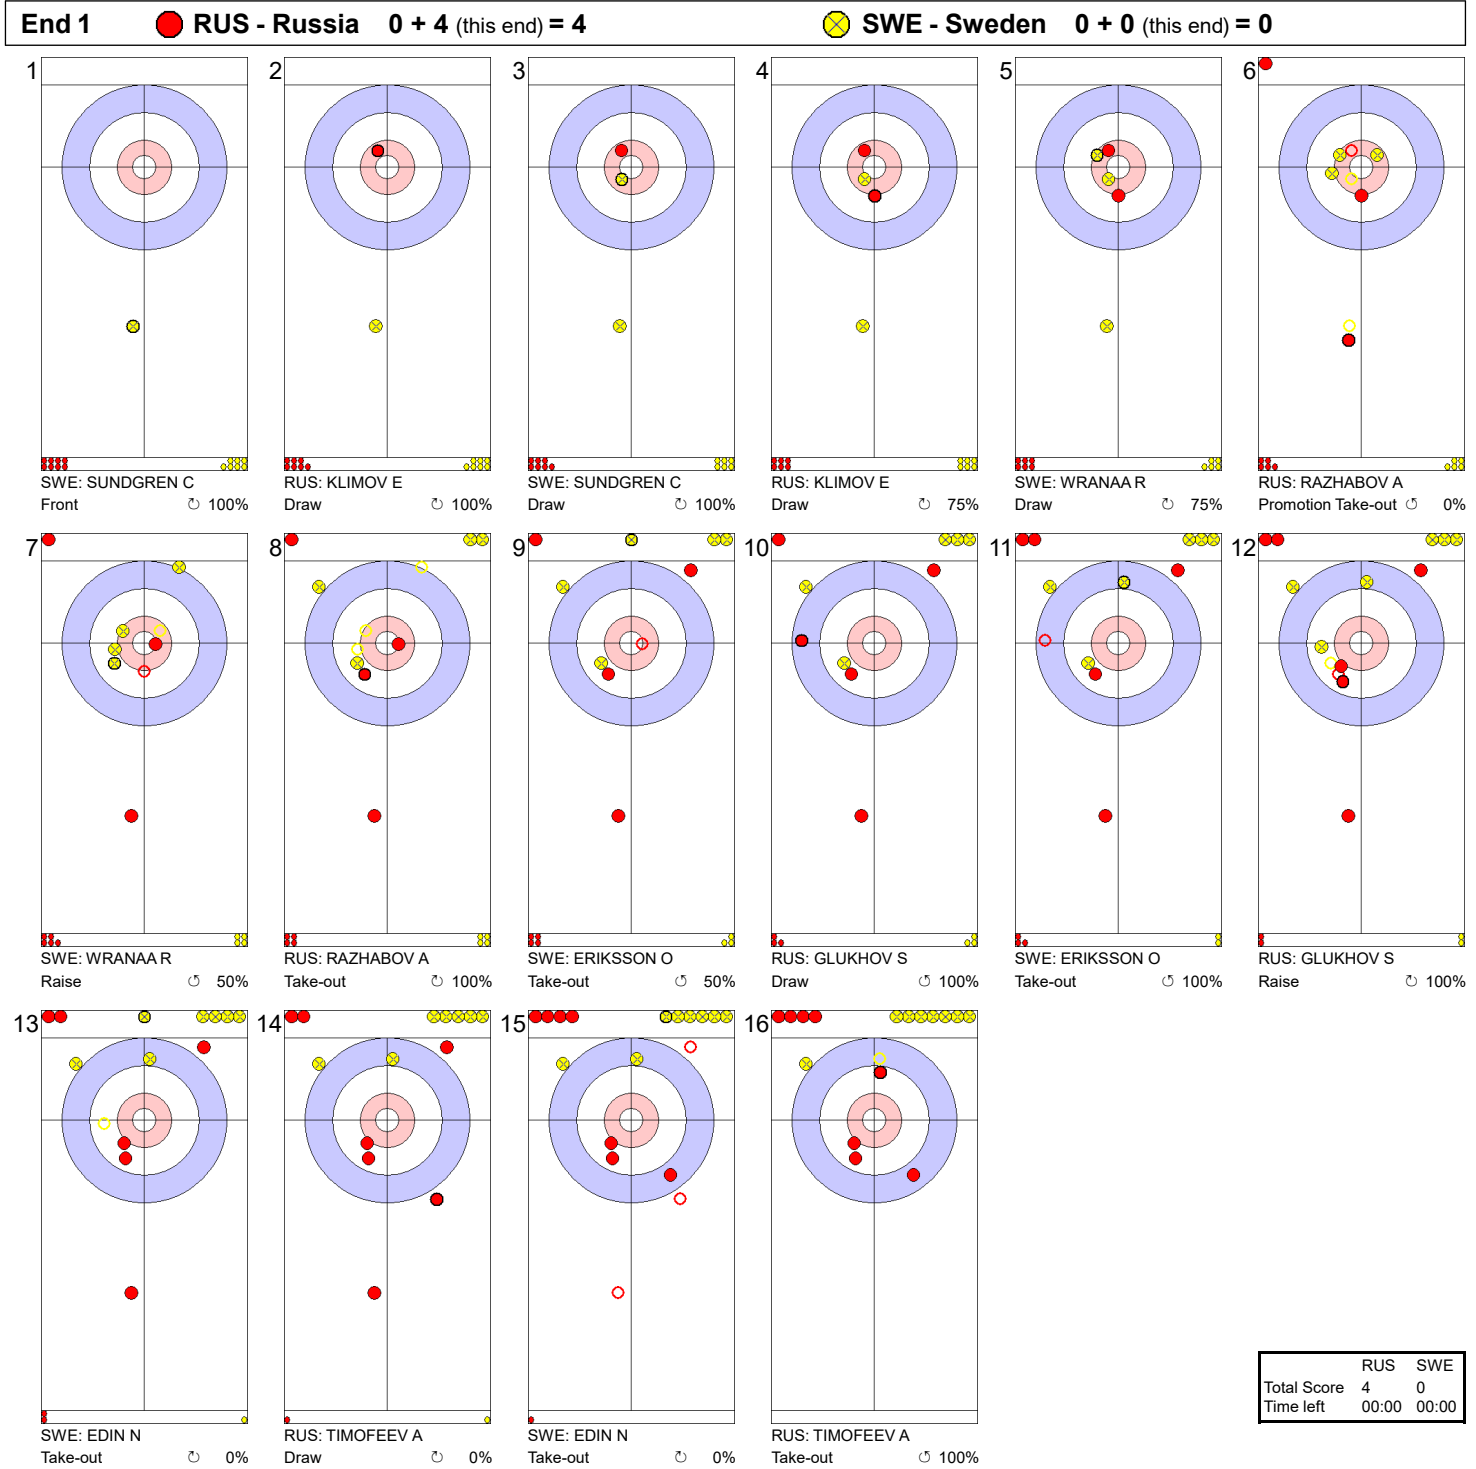

Game - Shot by Shot

Legend:
 ↻ Clockwise ↺ Counter-clockwise - Not considered

Game - Shot by Shot

End 2 ● RUS - Russia 4 + 0 (this end) = 4			● SWE - Sweden 0 + 2 (this end) = 2		
<p>1</p> <p>RUS: KLIMOV E Draw 100%</p>	<p>2</p> <p>SWE: SUNDGREN C Front 100%</p>	<p>3</p> <p>RUS: KLIMOV E Guard 75%</p>	<p>4</p> <p>SWE: SUNDGREN C Raise 100%</p>	<p>5</p> <p>RUS: RAZHABOV A Clearing 100%</p>	<p>6</p> <p>SWE: WRANAAR Freeze 100%</p>
<p>7</p> <p>RUS: RAZHABOV A Take-out 100%</p>	<p>8</p> <p>SWE: WRANAAR Draw 100%</p>	<p>9</p> <p>RUS: GLUKHOV S Hit and Roll 75%</p>	<p>10</p> <p>SWE: ERIKSSON O Draw 100%</p>	<p>11</p> <p>RUS: GLUKHOV S Take-out 100%</p>	<p>12</p> <p>SWE: ERIKSSON O Take-out 100%</p>
<p>13</p> <p>RUS: TIMOFEEV A Double Take-out 100%</p>	<p>14</p> <p>SWE: EDIN N Draw 100%</p>	<p>15</p> <p>RUS: TIMOFEEV A Take-out 100%</p>	<p>16</p> <p>SWE: EDIN N Take-out 100%</p>		

	RUS	SWE
Total Score	4	2
Time left	00:00	00:00

Legend:
 ↻ Clockwise ↺ Counter-clockwise - Not considered

Game - Shot by Shot

Legend:
 ↻ Clockwise ↺ Counter-clockwise - Not considered

Game - Shot by Shot

Legend:
 ↻ Clockwise ↺ Counter-clockwise - Not considered

Game - Shot by Shot

Legend:
 Clockwise
 Counter-clockwise
 - Not considered

Game - Shot by Shot

Legend:
 ↻ Clockwise ↺ Counter-clockwise - Not considered

Game - Shot by Shot

Legend:
 ↻ Clockwise ↺ Counter-clockwise - Not considered

Game - Shot by Shot

Legend:
 Clockwise
 Counter-clockwise
 - Not considered

Game - Shot by Shot

	RUS	SWE
Total Score	7	8
Time left	00:00	00:00

Legend:
 Clockwise
 Counter-clockwise
 - Not considered

Game - Shot by Shot