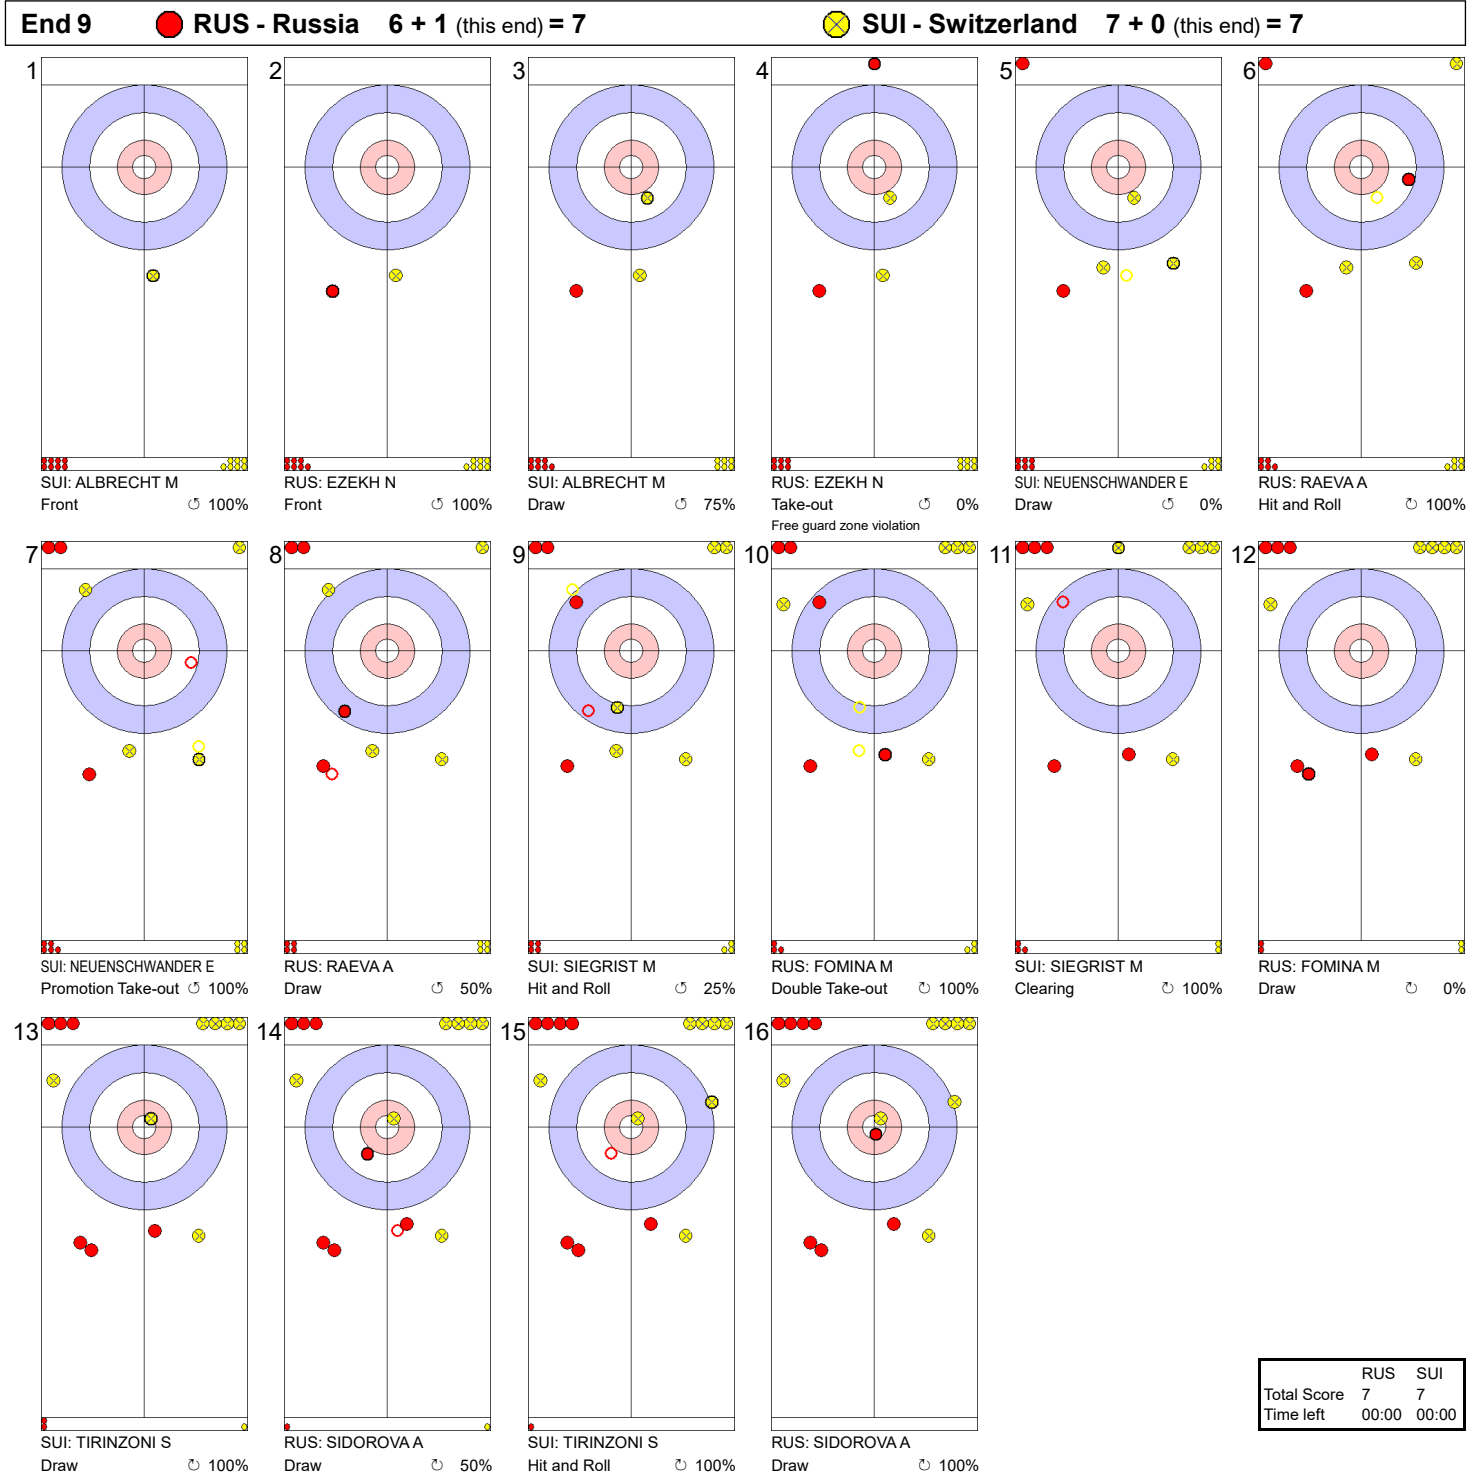

Game - Shot by Shot

Legend:
 ⌚ Clockwise ⌚ Counter-clockwise - Not considered

Game - Shot by Shot

Legend:
 ⌚ Clockwise ⌚ Counter-clockwise - Not considered

Game - Shot by Shot

Legend:
 Clockwise
 Counter-clockwise
 - Not considered

Game - Shot by Shot

	RUS	SUI
Total Score	4	4
Time left	00:00	00:00

Legend:
 ⌚ Clockwise ⌚ Counter-clockwise - Not considered

Game - Shot by Shot

Legend:
 ↻ Clockwise ↺ Counter-clockwise - Not considered

Game - Shot by Shot

End 8 ● **RUS - Russia 6 + 0 (this end) = 6** ● **SUI - Switzerland 4 + 3 (this end) = 7**

	RUS	SUI
Total Score	6	7
Time left	00:00	00:00

Legend:
 ↻ Clockwise ↺ Counter-clockwise - Not considered

Game - Shot by Shot

	RUS	SUI
Total Score	7	7
Time left	00:00	00:00

Legend:
 ↻ Clockwise ↺ Counter-clockwise - Not considered

Game - Shot by Shot

Legend:
 ⊕ Clockwise ⊖ Counter-clockwise - Not considered