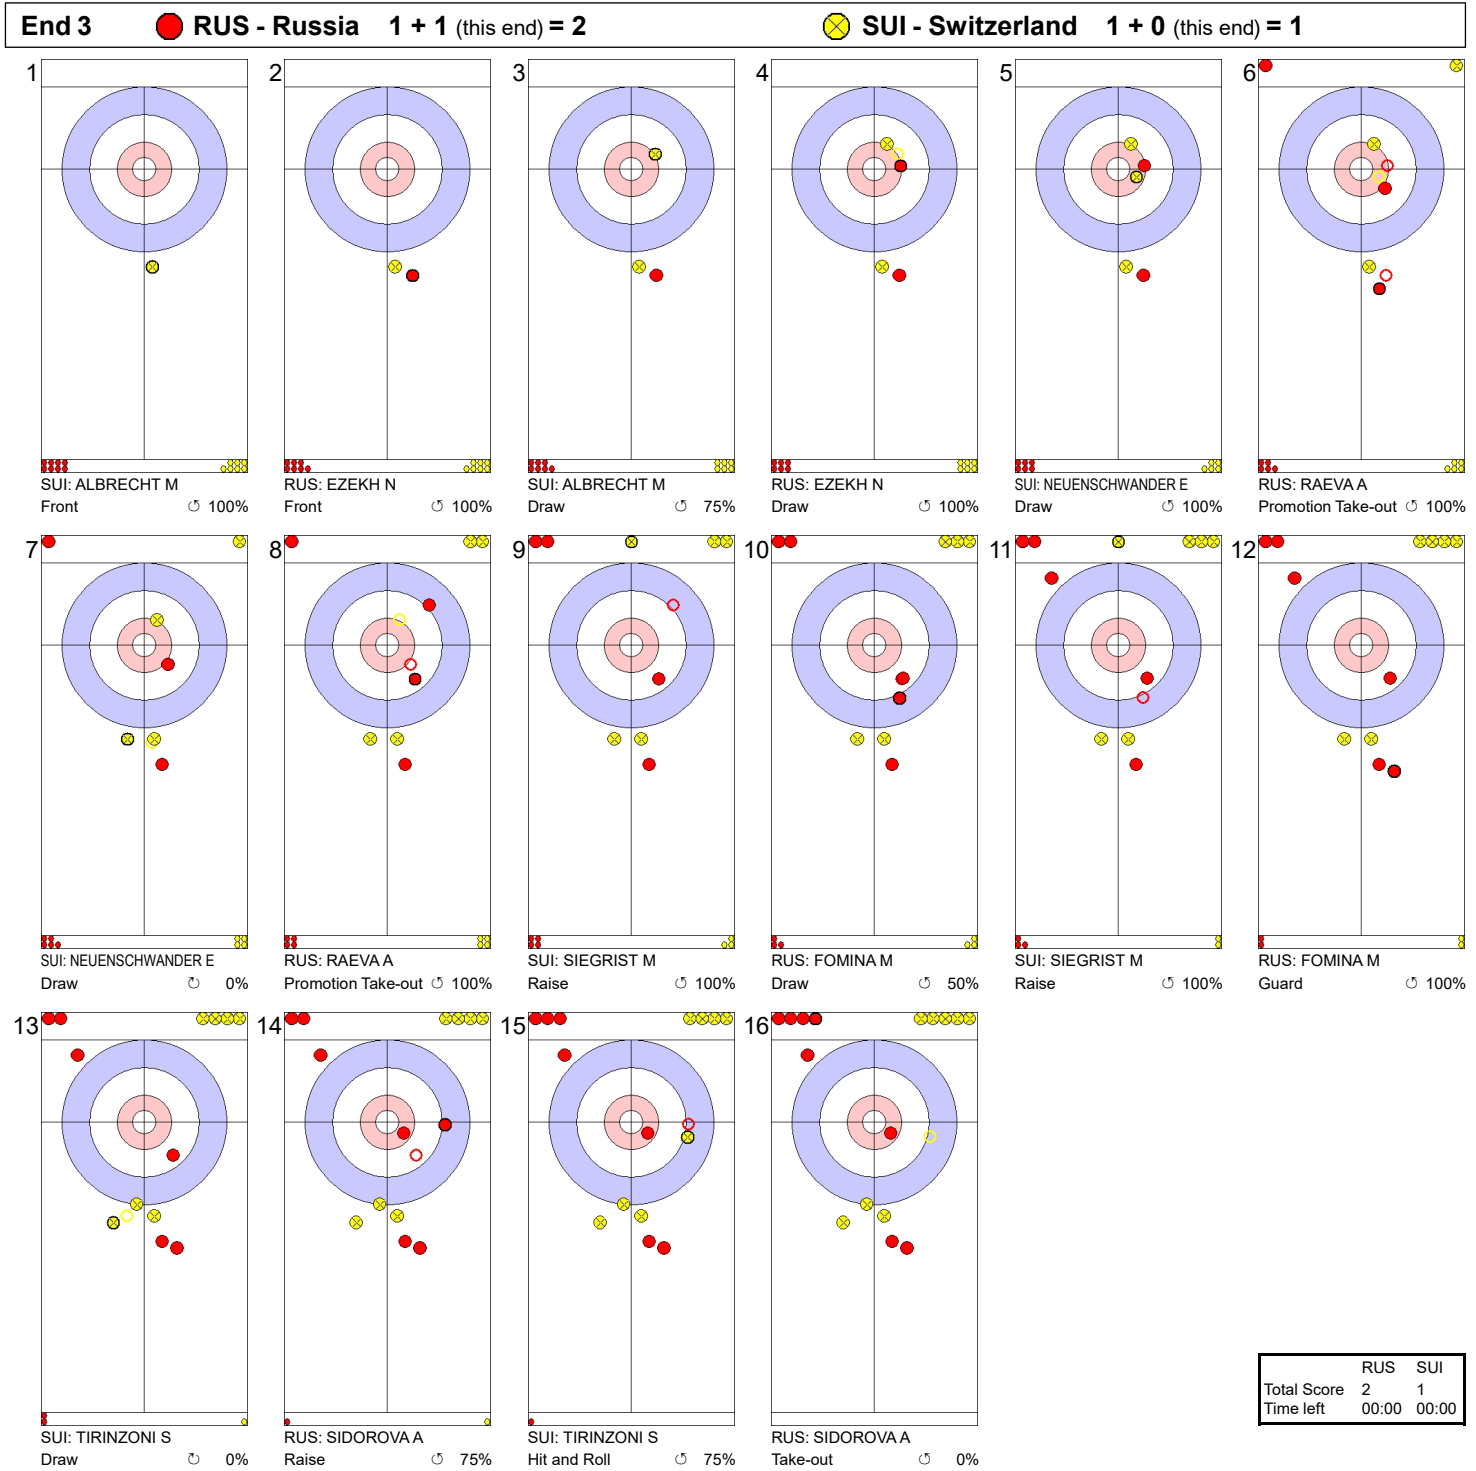

Game - Shot by Shot

Legend:
 ⌚ Clockwise ⌚ Counter-clockwise - Not considered

Game - Shot by Shot

Legend:
 ⌚ Clockwise ⌚ Counter-clockwise - Not considered

Game - Shot by Shot

Legend:
 Clockwise
 Counter-clockwise
 - Not considered

Game - Shot by Shot

	RUS	SUI
Total Score	4	4
Time left	00:00	00:00

Legend:
 ⌚ Clockwise ⌚ Counter-clockwise - Not considered

Game - Shot by Shot

Legend:
 ↻ Clockwise ↺ Counter-clockwise - Not considered

Game - Shot by Shot

End 8 ● **RUS - Russia 6 + 0 (this end) = 6** ● **SUI - Switzerland 4 + 3 (this end) = 7**

	RUS	SUI
Total Score	6	7
Time left	00:00	00:00

Legend:
 ↻ Clockwise ↺ Counter-clockwise - Not considered

Game - Shot by Shot

	RUS	SUI
Total Score	7	7
Time left	00:00	00:00

Legend:
 ↻ Clockwise ↺ Counter-clockwise - Not considered

Game - Shot by Shot

Legend:
 ⊕ Clockwise ⊖ Counter-clockwise - Not considered