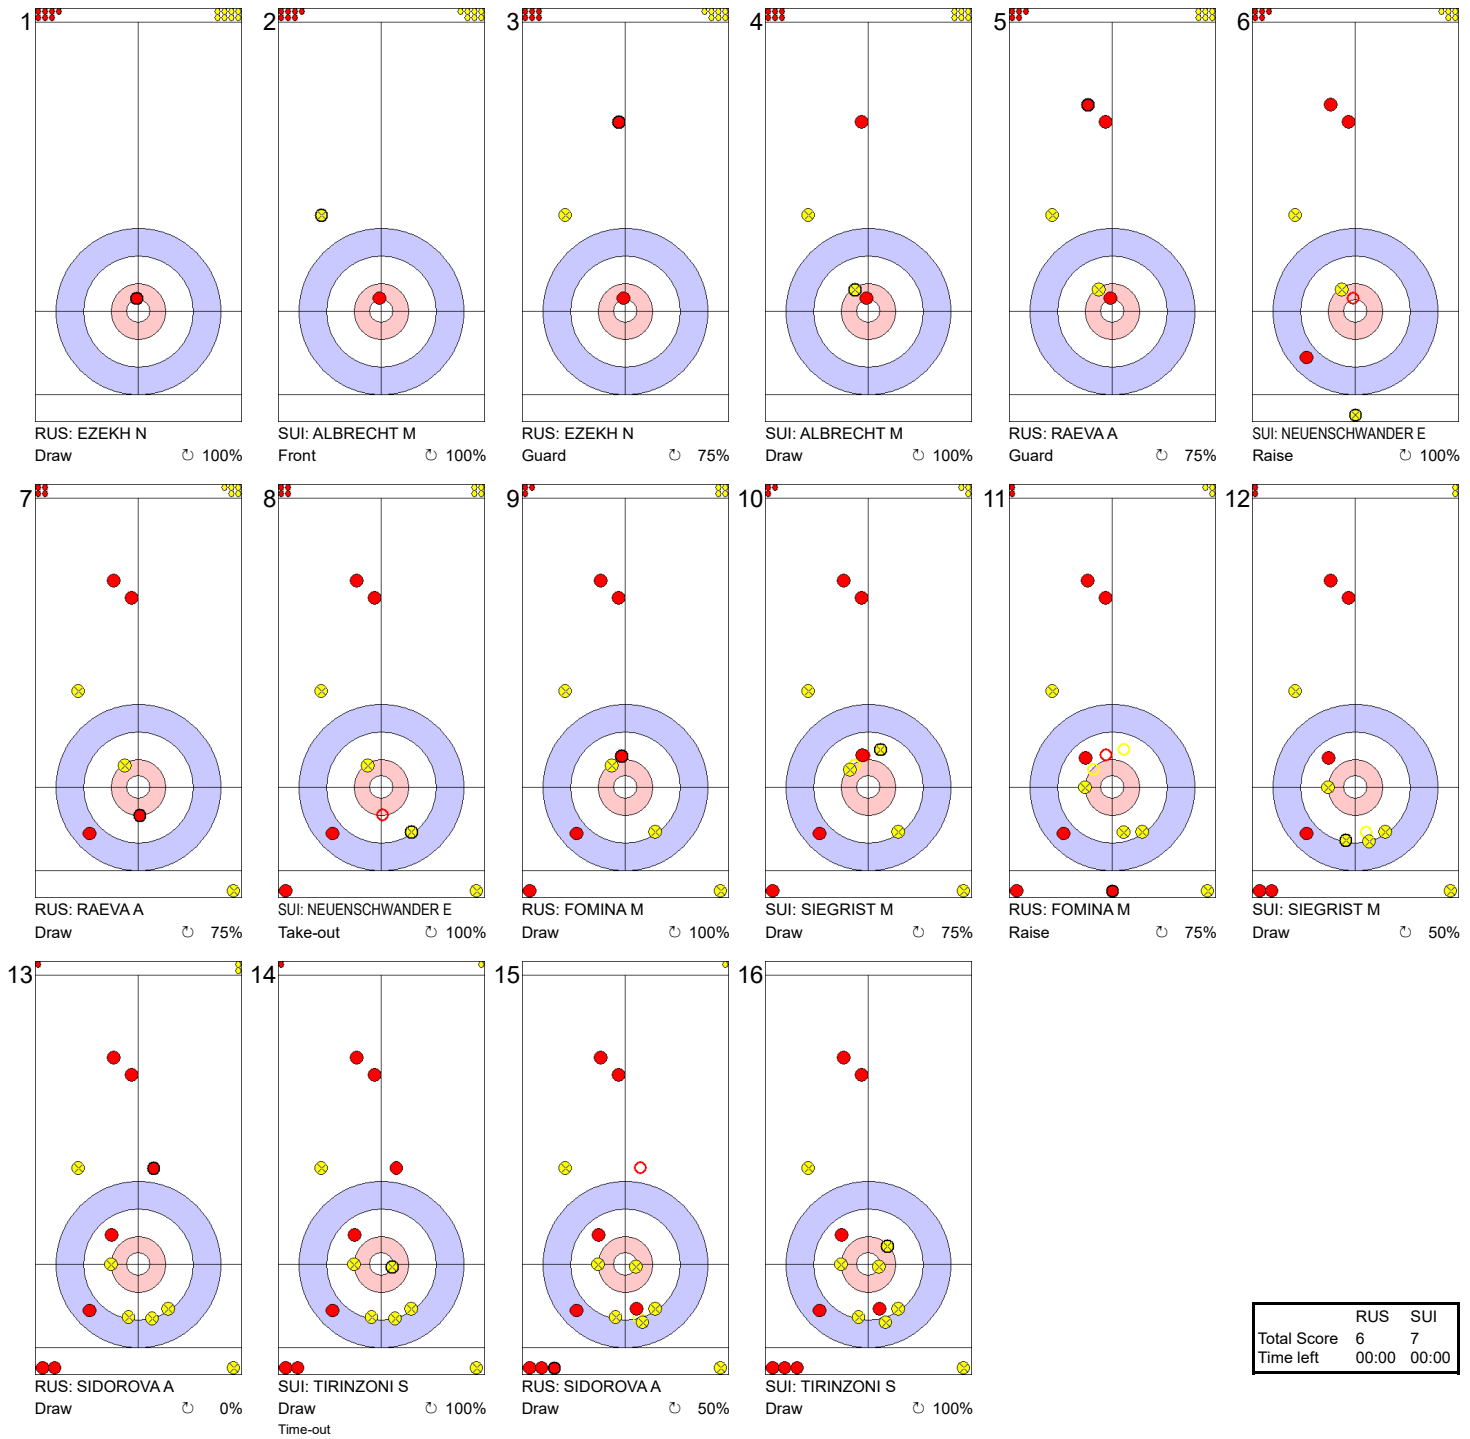

Game - Shot by Shot

Legend:
 ⌚ Clockwise ⌚ Counter-clockwise - Not considered

Game - Shot by Shot

Legend:
 ⌚ Clockwise ⌚ Counter-clockwise - Not considered

Game - Shot by Shot

Legend:
 Clockwise
 Counter-clockwise
 - Not considered

Game - Shot by Shot

	RUS	SUI
Total Score	4	4
Time left	00:00	00:00

Legend:
 ⌚ Clockwise ⌚ Counter-clockwise - Not considered

Game - Shot by Shot

Legend:
 ↻ Clockwise ↺ Counter-clockwise - Not considered

Game - Shot by Shot

End 8 ● **RUS - Russia 6 + 0 (this end) = 6** ● **SUI - Switzerland 4 + 3 (this end) = 7**

	RUS	SUI
Total Score	6	7
Time left	00:00	00:00

Legend:
 ↻ Clockwise ↺ Counter-clockwise - Not considered

Game - Shot by Shot

	RUS	SUI
Total Score	7	7
Time left	00:00	00:00

Legend:
 ↻ Clockwise ↺ Counter-clockwise - Not considered

Game - Shot by Shot

Legend:
 ⊕ Clockwise ⊖ Counter-clockwise - Not considered