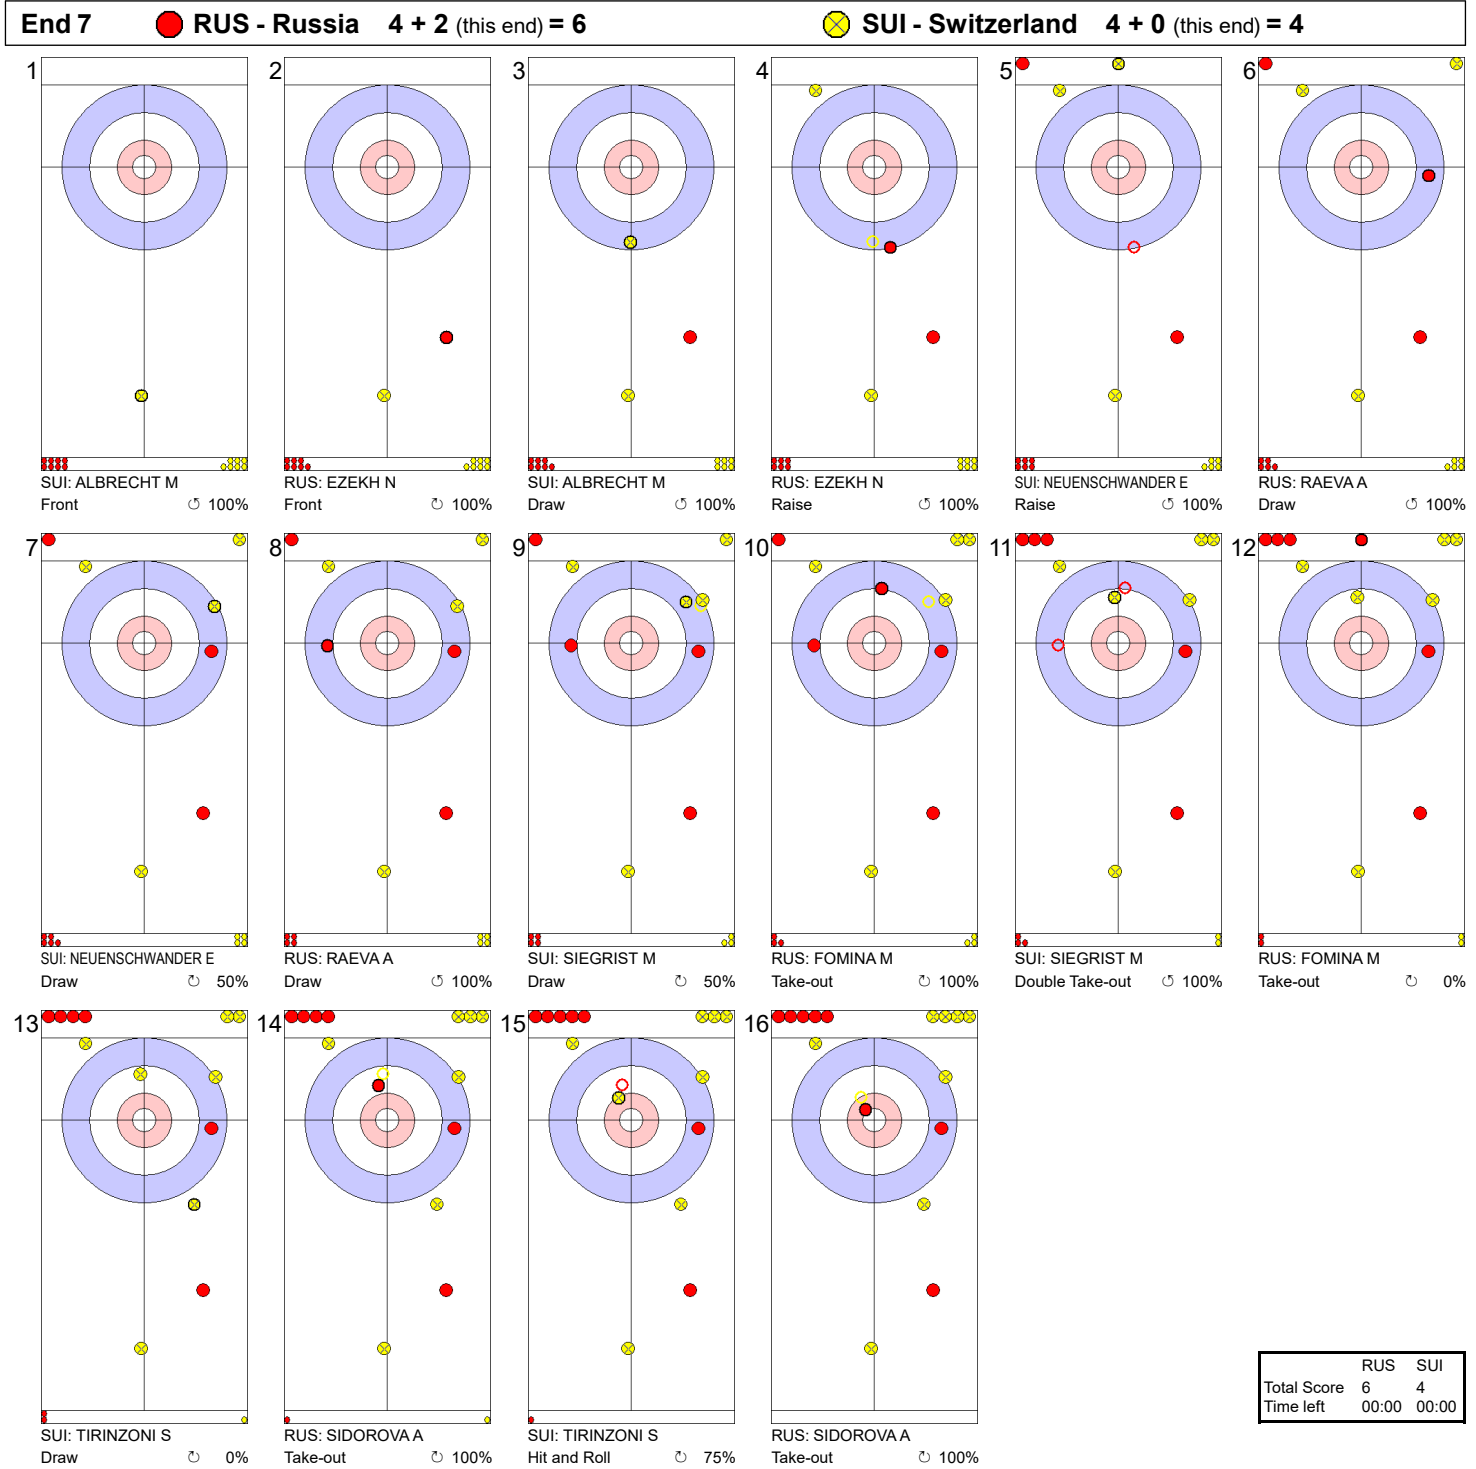

Game - Shot by Shot

Legend:
 ⌚ Clockwise ⌚ Counter-clockwise - Not considered

Game - Shot by Shot

Legend:
 ⌚ Clockwise ⌚ Counter-clockwise - Not considered

Game - Shot by Shot

Legend:
 Clockwise
 Counter-clockwise
 - Not considered

Game - Shot by Shot

	RUS	SUI
Total Score	4	4
Time left	00:00	00:00

Legend:
 ⌚ Clockwise ⌚ Counter-clockwise - Not considered

Game - Shot by Shot

Legend:
 ↻ Clockwise ↺ Counter-clockwise - Not considered

Game - Shot by Shot

End 8 ● **RUS - Russia 6 + 0 (this end) = 6** ● **SUI - Switzerland 4 + 3 (this end) = 7**

	RUS	SUI
Total Score	6	7
Time left	00:00	00:00

Legend:
 ↻ Clockwise ↺ Counter-clockwise - Not considered

Game - Shot by Shot

	RUS	SUI
Total Score	7	7
Time left	00:00	00:00

Legend:
 ↻ Clockwise ↺ Counter-clockwise - Not considered

Game - Shot by Shot

Legend:
 ⊕ Clockwise ⊖ Counter-clockwise - Not considered