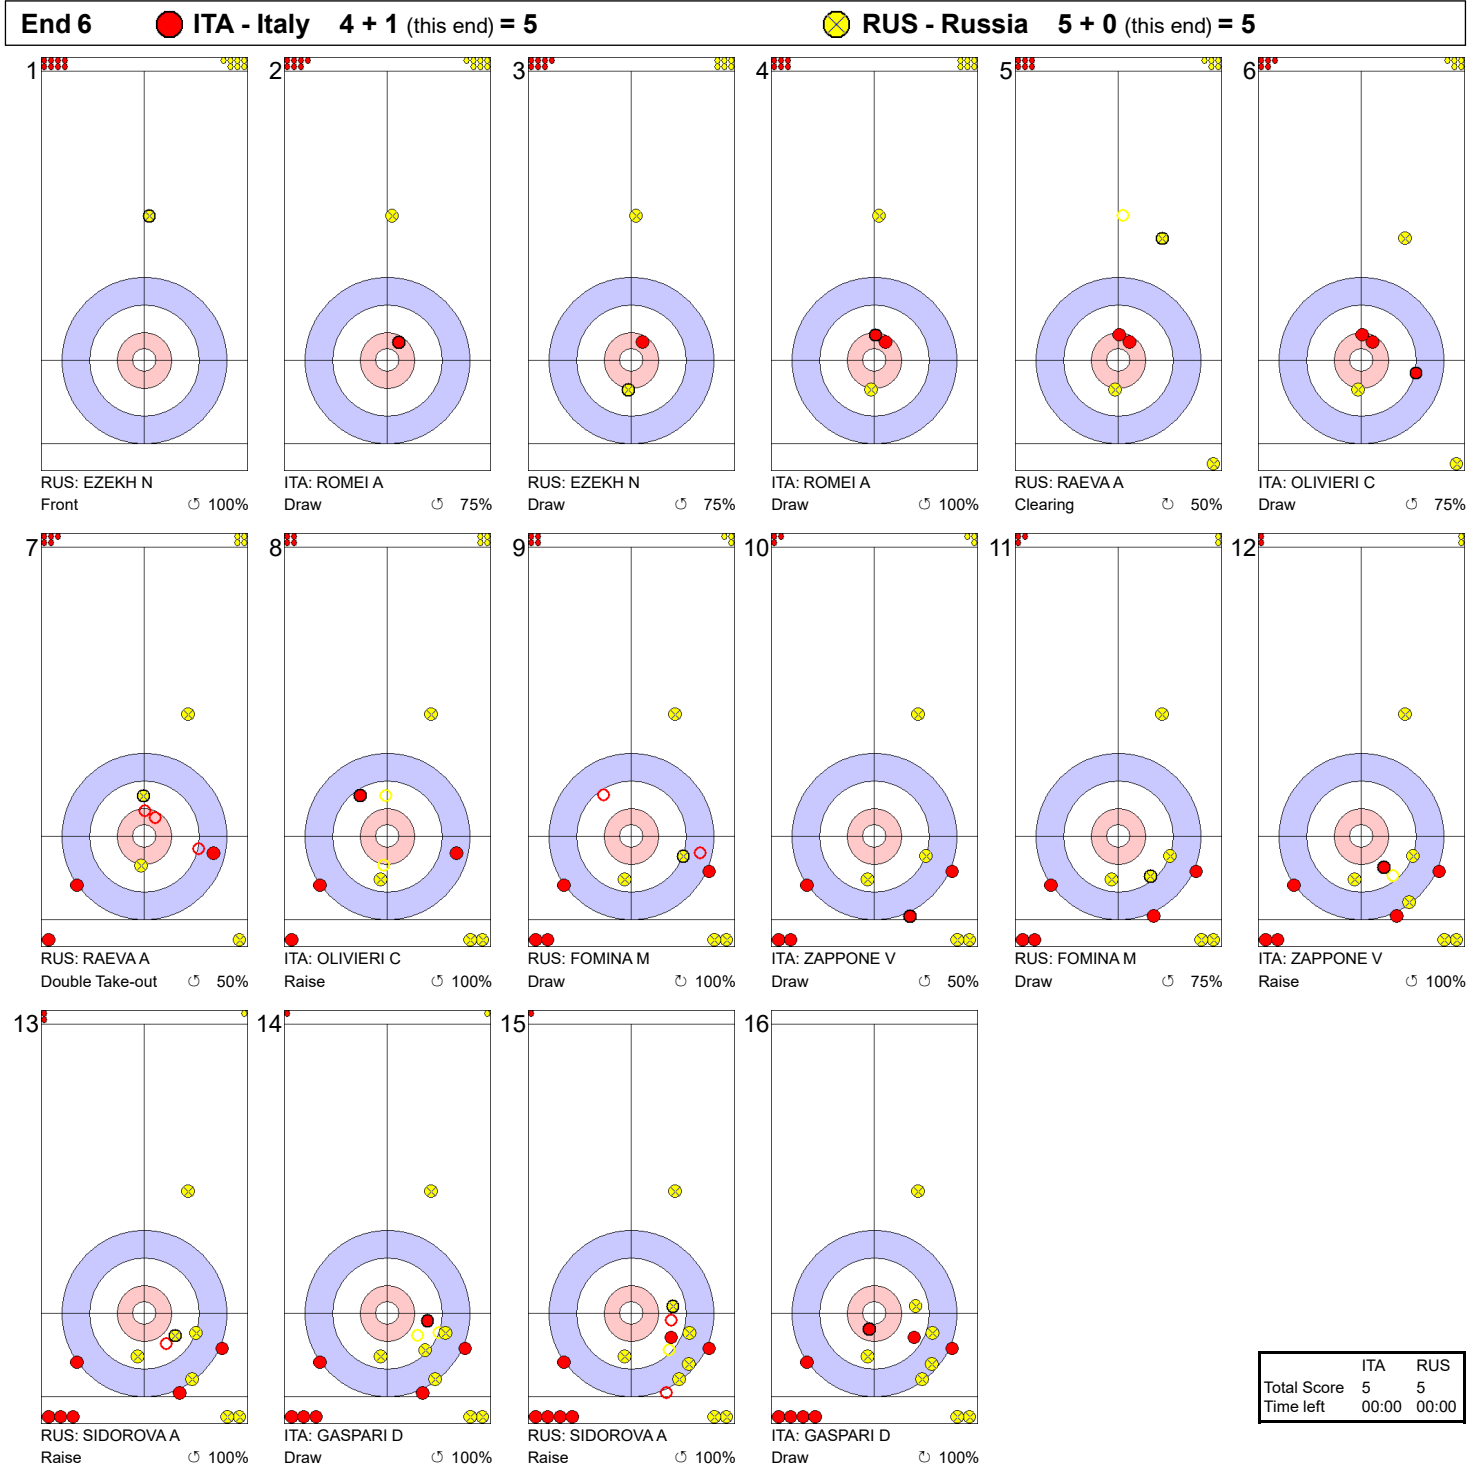

**Legend:**  
 ⌚ Clockwise      ⌚ Counter-clockwise      - Not considered

Game - Shot by Shot

End 4 ● ITA - Italy 3 + 1 (this end) = 4				⊗ RUS - Russia 3 + 0 (this end) = 3										
1  RUS: EZEKH N Front ⌚ 100%	2  ITA: ROMEI A Draw ⌚ 100%	3  RUS: EZEKH N Draw ⌚ 100%	4  ITA: ROMEI A Raise ⌚ 100%	5  RUS: RAEVA A Draw ⌚ 50%	6  ITA: OLIVIERI C Raise ⌚ 100%									
7  RUS: RAEVA A Raise ⌚ 100%	8  ITA: OLIVIERI C Raise ⌚ 100%	9  RUS: FOMINA M Clearing ⌚ 100%	10  ITA: ZAPPONE V Draw ⌚ 75%	11  RUS: FOMINA M Raise ⌚ 100%	12  ITA: ZAPPONE V Draw ⌚ 75%									
13  RUS: SIDOROVA A Draw ⌚ 100%	14  ITA: GASPARI D Raise ⌚ 100%	15  RUS: SIDOROVA A Guard ⌚ 100%	16  ITA: GASPARI D Raise ⌚ 100%	<table border="1"> <tr> <td></td> <td>ITA</td> <td>RUS</td> </tr> <tr> <td>Total Score</td> <td>4</td> <td>3</td> </tr> <tr> <td>Time left</td> <td>00:00</td> <td>00:00</td> </tr> </table>			ITA	RUS	Total Score	4	3	Time left	00:00	00:00
	ITA	RUS												
Total Score	4	3												
Time left	00:00	00:00												

**Legend:**  
 ⌚ Clockwise      ⌚ Counter-clockwise      - Not considered

**Game - Shot by Shot**

**Legend:**  
 ↻ Clockwise      ↺ Counter-clockwise      - Not considered

**Game - Shot by Shot**

	ITA	RUS
Total Score	5	5
Time left	00:00	00:00

**Legend:**  
 ⌚ Clockwise      ⌚ Counter-clockwise      - Not considered

**Game - Shot by Shot**

**Legend:**  
 ↻ Clockwise      ↺ Counter-clockwise      - Not considered

**Game - Shot by Shot**

**Legend:**  
 ⌚ Clockwise      ⌚ Counter-clockwise      - Not considered

**Game - Shot by Shot**

**Legend:**  
 ↻ Clockwise      ↺ Counter-clockwise      - Not considered

**Game - Shot by Shot**

**Legend:**  
 ⌚ Clockwise      ⌚ Counter-clockwise      - Not considered