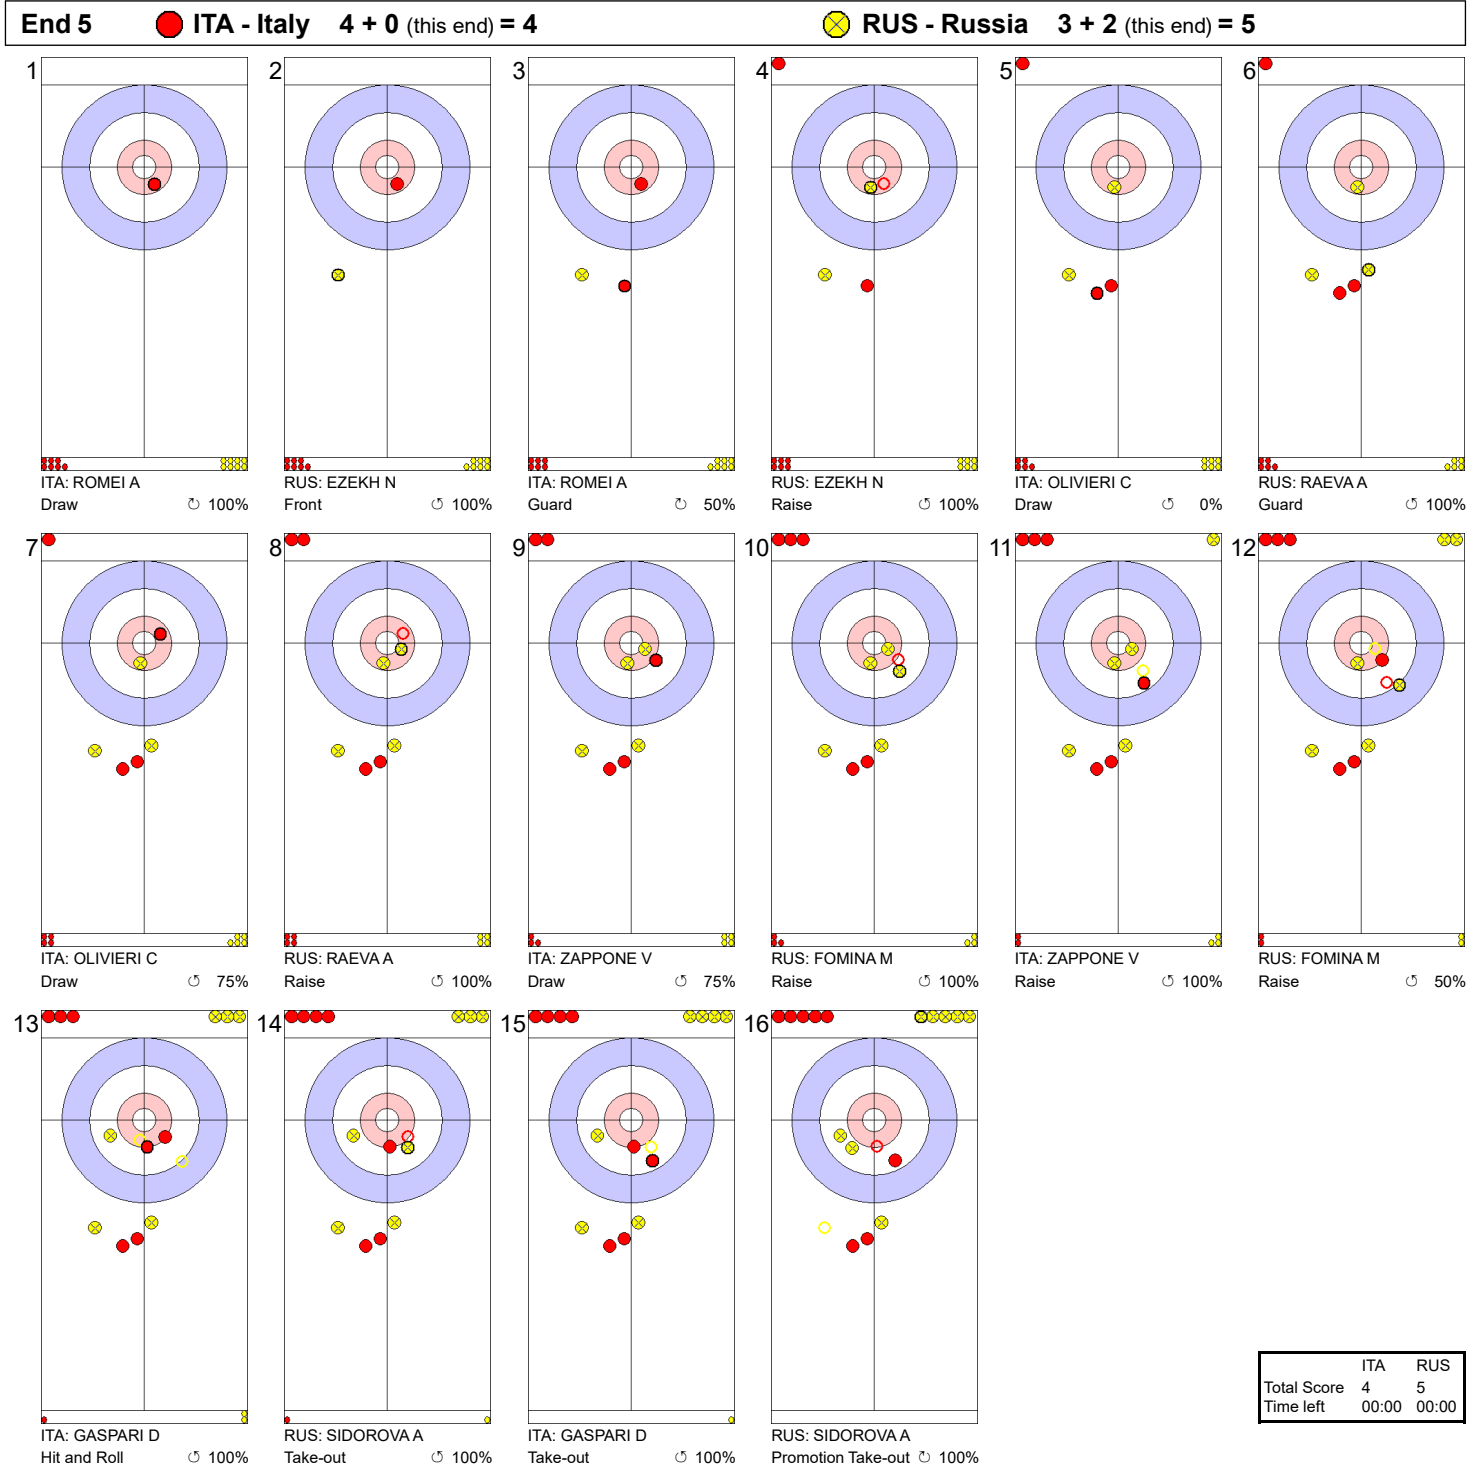

**Game - Shot by Shot**

**Legend:**  
 ⌚ Clockwise      ⌚ Counter-clockwise      - Not considered

**Game - Shot by Shot**

**Legend:**  
 ↻ Clockwise      ↺ Counter-clockwise      - Not considered

**Game - Shot by Shot**

**Legend:**  
 ⌚ Clockwise      ⌚ Counter-clockwise      - Not considered

Game - Shot by Shot

End 4 ● ITA - Italy 3 + 1 (this end) = 4				⊗ RUS - Russia 3 + 0 (this end) = 3										
1  RUS: EZEKH N Front ⌚ 100%	2  ITA: ROMEI A Draw ⌚ 100%	3  RUS: EZEKH N Draw ⌚ 100%	4  ITA: ROMEI A Raise ⌚ 100%	5  RUS: RAEVA A Draw ⌚ 50%	6  ITA: OLIVIERI C Raise ⌚ 100%									
7  RUS: RAEVA A Raise ⌚ 100%	8  ITA: OLIVIERI C Raise ⌚ 100%	9  RUS: FOMINA M Clearing ⌚ 100%	10  ITA: ZAPPONE V Draw ⌚ 75%	11  RUS: FOMINA M Raise ⌚ 100%	12  ITA: ZAPPONE V Draw ⌚ 75%									
13  RUS: SIDOROVA A Draw ⌚ 100%	14  ITA: GASPARI D Raise ⌚ 100%	15  RUS: SIDOROVA A Guard ⌚ 100%	16  ITA: GASPARI D Raise ⌚ 100%	<table border="1"> <tr> <td></td> <td>ITA</td> <td>RUS</td> </tr> <tr> <td>Total Score</td> <td>4</td> <td>3</td> </tr> <tr> <td>Time left</td> <td>00:00</td> <td>00:00</td> </tr> </table>			ITA	RUS	Total Score	4	3	Time left	00:00	00:00
	ITA	RUS												
Total Score	4	3												
Time left	00:00	00:00												

**Legend:**  
 ⌚ Clockwise      ⌚ Counter-clockwise      - Not considered

**Game - Shot by Shot**

**Legend:**  
 ↻ Clockwise      ↺ Counter-clockwise      - Not considered

**Game - Shot by Shot**

	ITA	RUS
Total Score	5	5
Time left	00:00	00:00

**Legend:**  
 ⌚ Clockwise      ⌚ Counter-clockwise      - Not considered

**Game - Shot by Shot**

**Legend:**  
 ↻ Clockwise      ↺ Counter-clockwise      - Not considered

**Game - Shot by Shot**

**Legend:**  
 ⌚ Clockwise      ⌚ Counter-clockwise      - Not considered