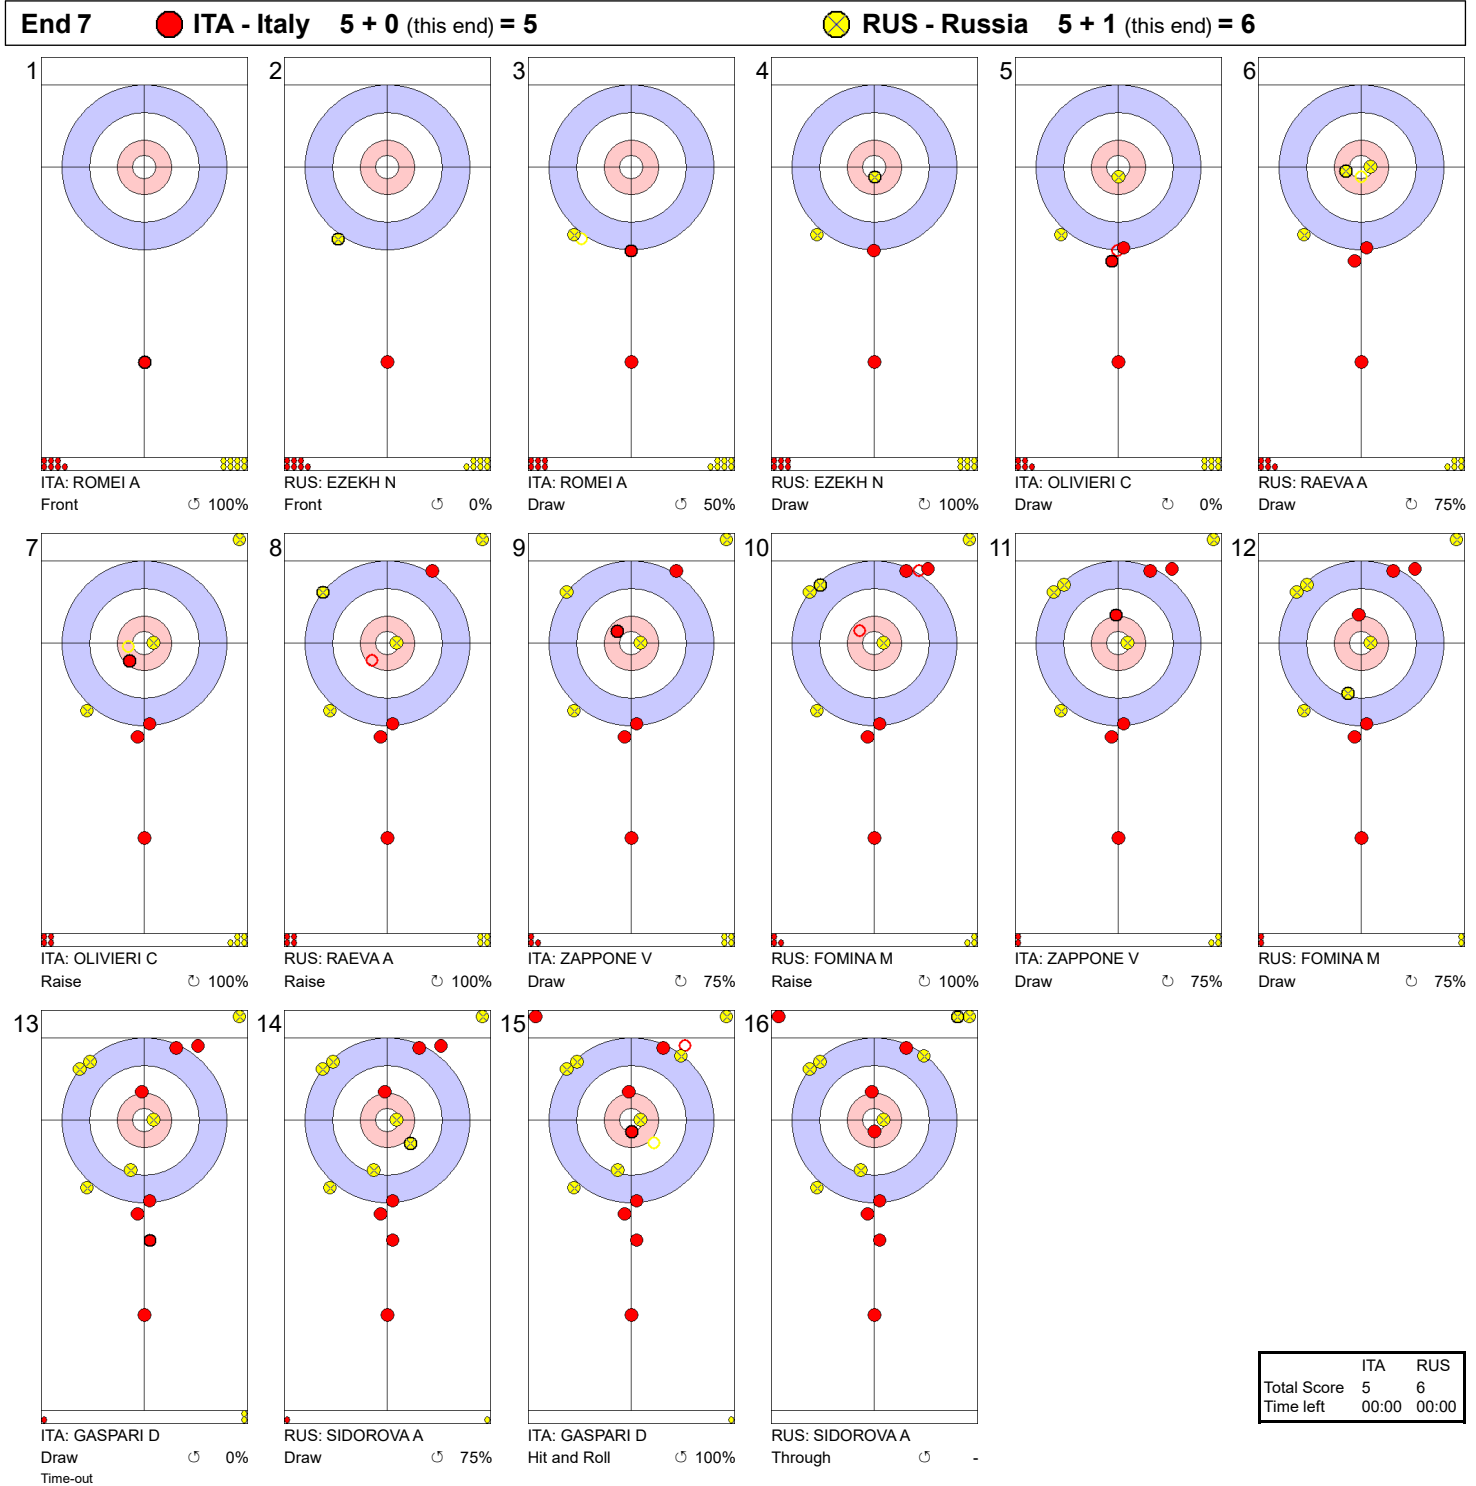

**Legend:**  
 ⌚ Clockwise      ⌚ Counter-clockwise      - Not considered

Game - Shot by Shot

End 4 ● ITA - Italy 3 + 1 (this end) = 4				⊗ RUS - Russia 3 + 0 (this end) = 3										
1  RUS: EZEKH N Front ⌚ 100%	2  ITA: ROMEI A Draw ⌚ 100%	3  RUS: EZEKH N Draw ⌚ 100%	4  ITA: ROMEI A Raise ⌚ 100%	5  RUS: RAEVA A Draw ⌚ 50%	6  ITA: OLIVIERI C Raise ⌚ 100%									
7  RUS: RAEVA A Raise ⌚ 100%	8  ITA: OLIVIERI C Raise ⌚ 100%	9  RUS: FOMINA M Clearing ⌚ 100%	10  ITA: ZAPPONE V Draw ⌚ 75%	11  RUS: FOMINA M Raise ⌚ 100%	12  ITA: ZAPPONE V Draw ⌚ 75%									
13  RUS: SIDOROVA A Draw ⌚ 100%	14  ITA: GASPARI D Raise ⌚ 100%	15  RUS: SIDOROVA A Guard ⌚ 100%	16  ITA: GASPARI D Raise ⌚ 100%	<table border="1"> <tr> <td></td> <td>ITA</td> <td>RUS</td> </tr> <tr> <td>Total Score</td> <td>4</td> <td>3</td> </tr> <tr> <td>Time left</td> <td>00:00</td> <td>00:00</td> </tr> </table>			ITA	RUS	Total Score	4	3	Time left	00:00	00:00
	ITA	RUS												
Total Score	4	3												
Time left	00:00	00:00												

**Legend:**  
 ⌚ Clockwise      ⌚ Counter-clockwise      - Not considered

**Game - Shot by Shot**

**Legend:**  
 ↻ Clockwise      ↺ Counter-clockwise      - Not considered

**Game - Shot by Shot**

	ITA	RUS
Total Score	5	5
Time left	00:00	00:00

**Legend:**  
 ⌚ Clockwise      ⌚ Counter-clockwise      - Not considered

**Game - Shot by Shot**

**Legend:**  
 ↻ Clockwise      ↺ Counter-clockwise      - Not considered

**Game - Shot by Shot**

**Legend:**  
 ⌚ Clockwise      ⌚ Counter-clockwise      - Not considered

**Game - Shot by Shot**

**Legend:**  
 ↻ Clockwise      ↺ Counter-clockwise      - Not considered

**Game - Shot by Shot**

**Legend:**  
 ⌚ Clockwise      ⌚ Counter-clockwise      - Not considered