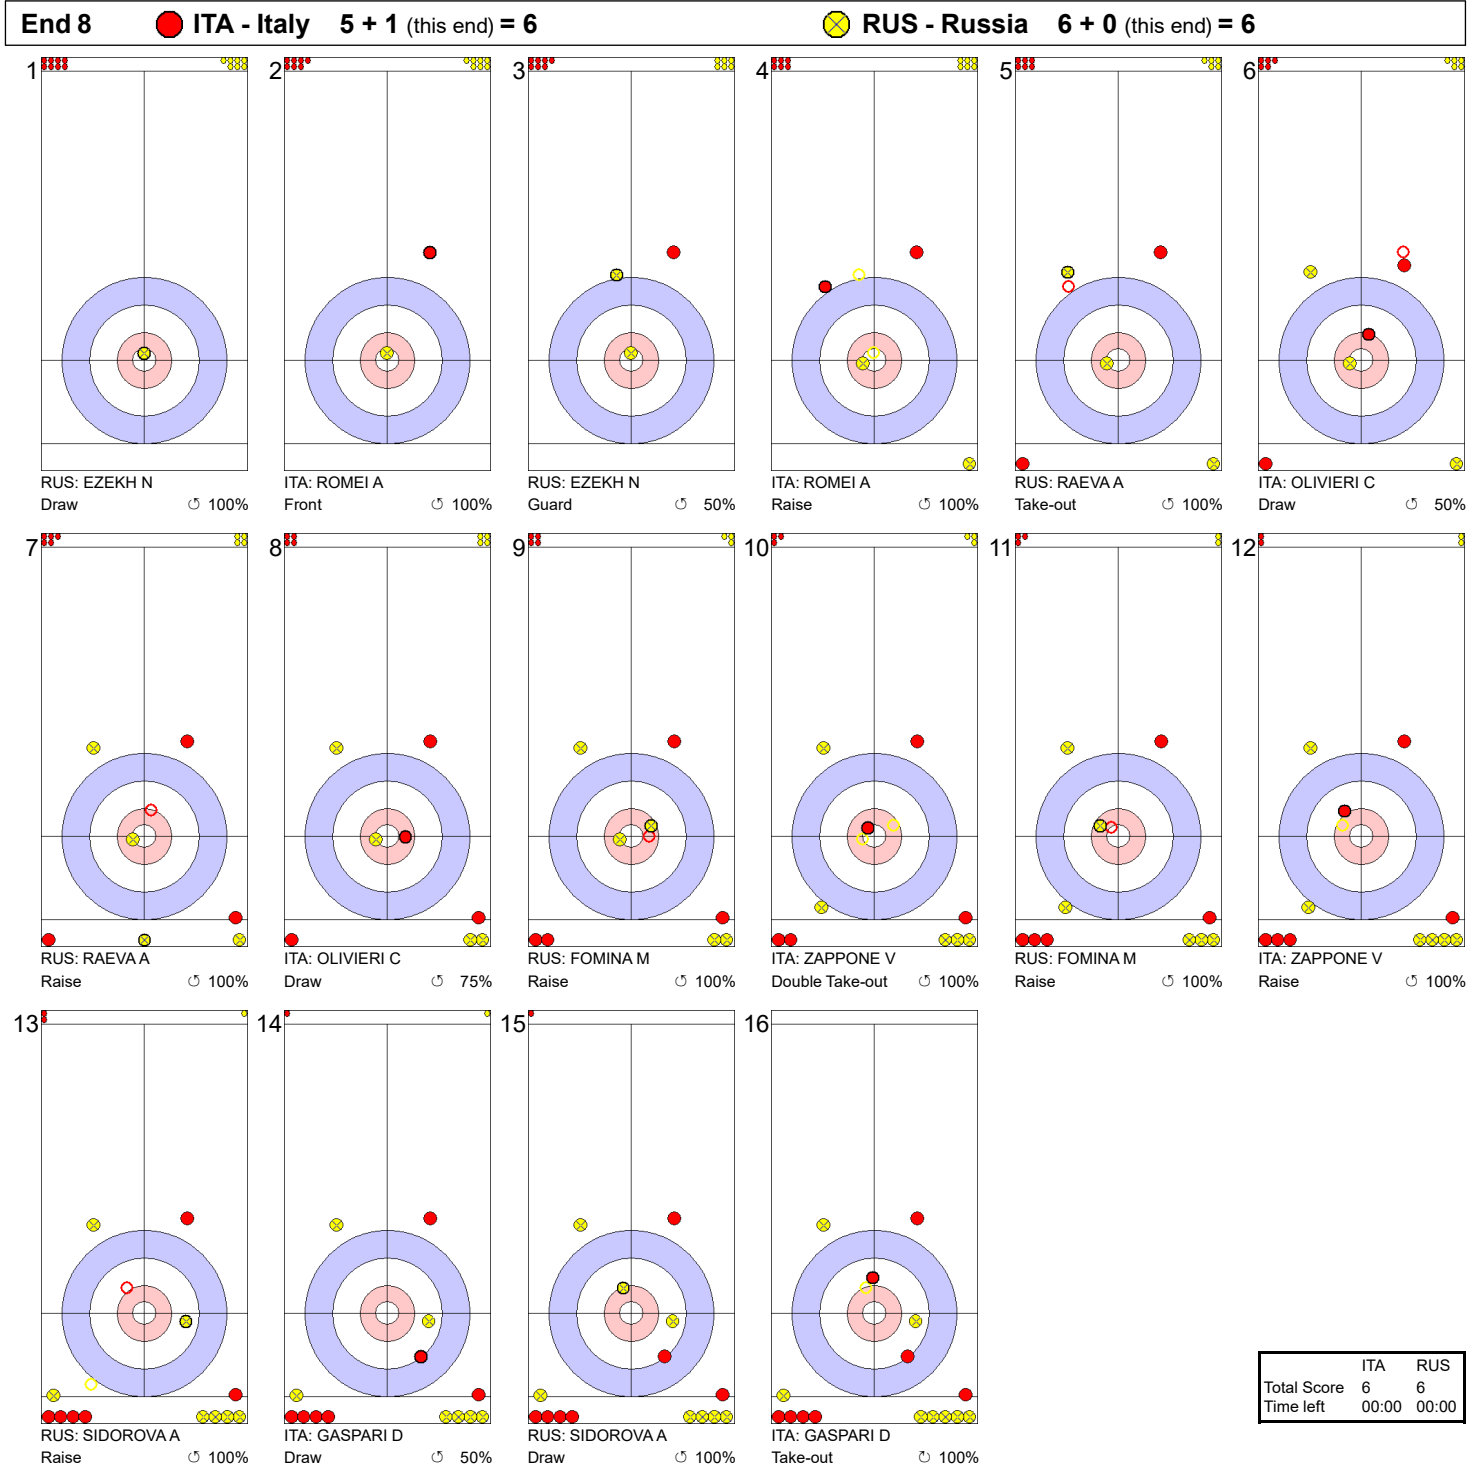

**Legend:**  
 ⌚ Clockwise      ⌚ Counter-clockwise      - Not considered

Game - Shot by Shot

End 4 ● ITA - Italy 3 + 1 (this end) = 4				⊗ RUS - Russia 3 + 0 (this end) = 3										
1  RUS: EZEKH N Front ⌚ 100%	2  ITA: ROMEI A Draw ⌚ 100%	3  RUS: EZEKH N Draw ⌚ 100%	4  ITA: ROMEI A Raise ⌚ 100%	5  RUS: RAEVA A Draw ⌚ 50%	6  ITA: OLIVIERI C Raise ⌚ 100%									
7  RUS: RAEVA A Raise ⌚ 100%	8  ITA: OLIVIERI C Raise ⌚ 100%	9  RUS: FOMINA M Clearing ⌚ 100%	10  ITA: ZAPPONE V Draw ⌚ 75%	11  RUS: FOMINA M Raise ⌚ 100%	12  ITA: ZAPPONE V Draw ⌚ 75%									
13  RUS: SIDOROVA A Draw ⌚ 100%	14  ITA: GASPARI D Raise ⌚ 100%	15  RUS: SIDOROVA A Guard ⌚ 100%	16  ITA: GASPARI D Raise ⌚ 100%	<table border="1"> <tr> <td></td> <td>ITA</td> <td>RUS</td> </tr> <tr> <td>Total Score</td> <td>4</td> <td>3</td> </tr> <tr> <td>Time left</td> <td>00:00</td> <td>00:00</td> </tr> </table>			ITA	RUS	Total Score	4	3	Time left	00:00	00:00
	ITA	RUS												
Total Score	4	3												
Time left	00:00	00:00												

**Legend:**  
 ⌚ Clockwise      ⌚ Counter-clockwise      - Not considered

**Game - Shot by Shot**

**Legend:**  
 ↻ Clockwise      ↺ Counter-clockwise      - Not considered

**Game - Shot by Shot**

	ITA	RUS
Total Score	5	5
Time left	00:00	00:00

**Legend:**  
 ⌚ Clockwise      ⌚ Counter-clockwise      - Not considered

**Game - Shot by Shot**

**Legend:**  
 ↻ Clockwise      ↺ Counter-clockwise      - Not considered

**Game - Shot by Shot**

**Legend:**  
 ⌚ Clockwise      ⌚ Counter-clockwise      - Not considered

**Game - Shot by Shot**

**Legend:**  
 ↻ Clockwise      ↺ Counter-clockwise      - Not considered

**Game - Shot by Shot**

**Legend:**  
 ⌚ Clockwise      ⌚ Counter-clockwise      - Not considered