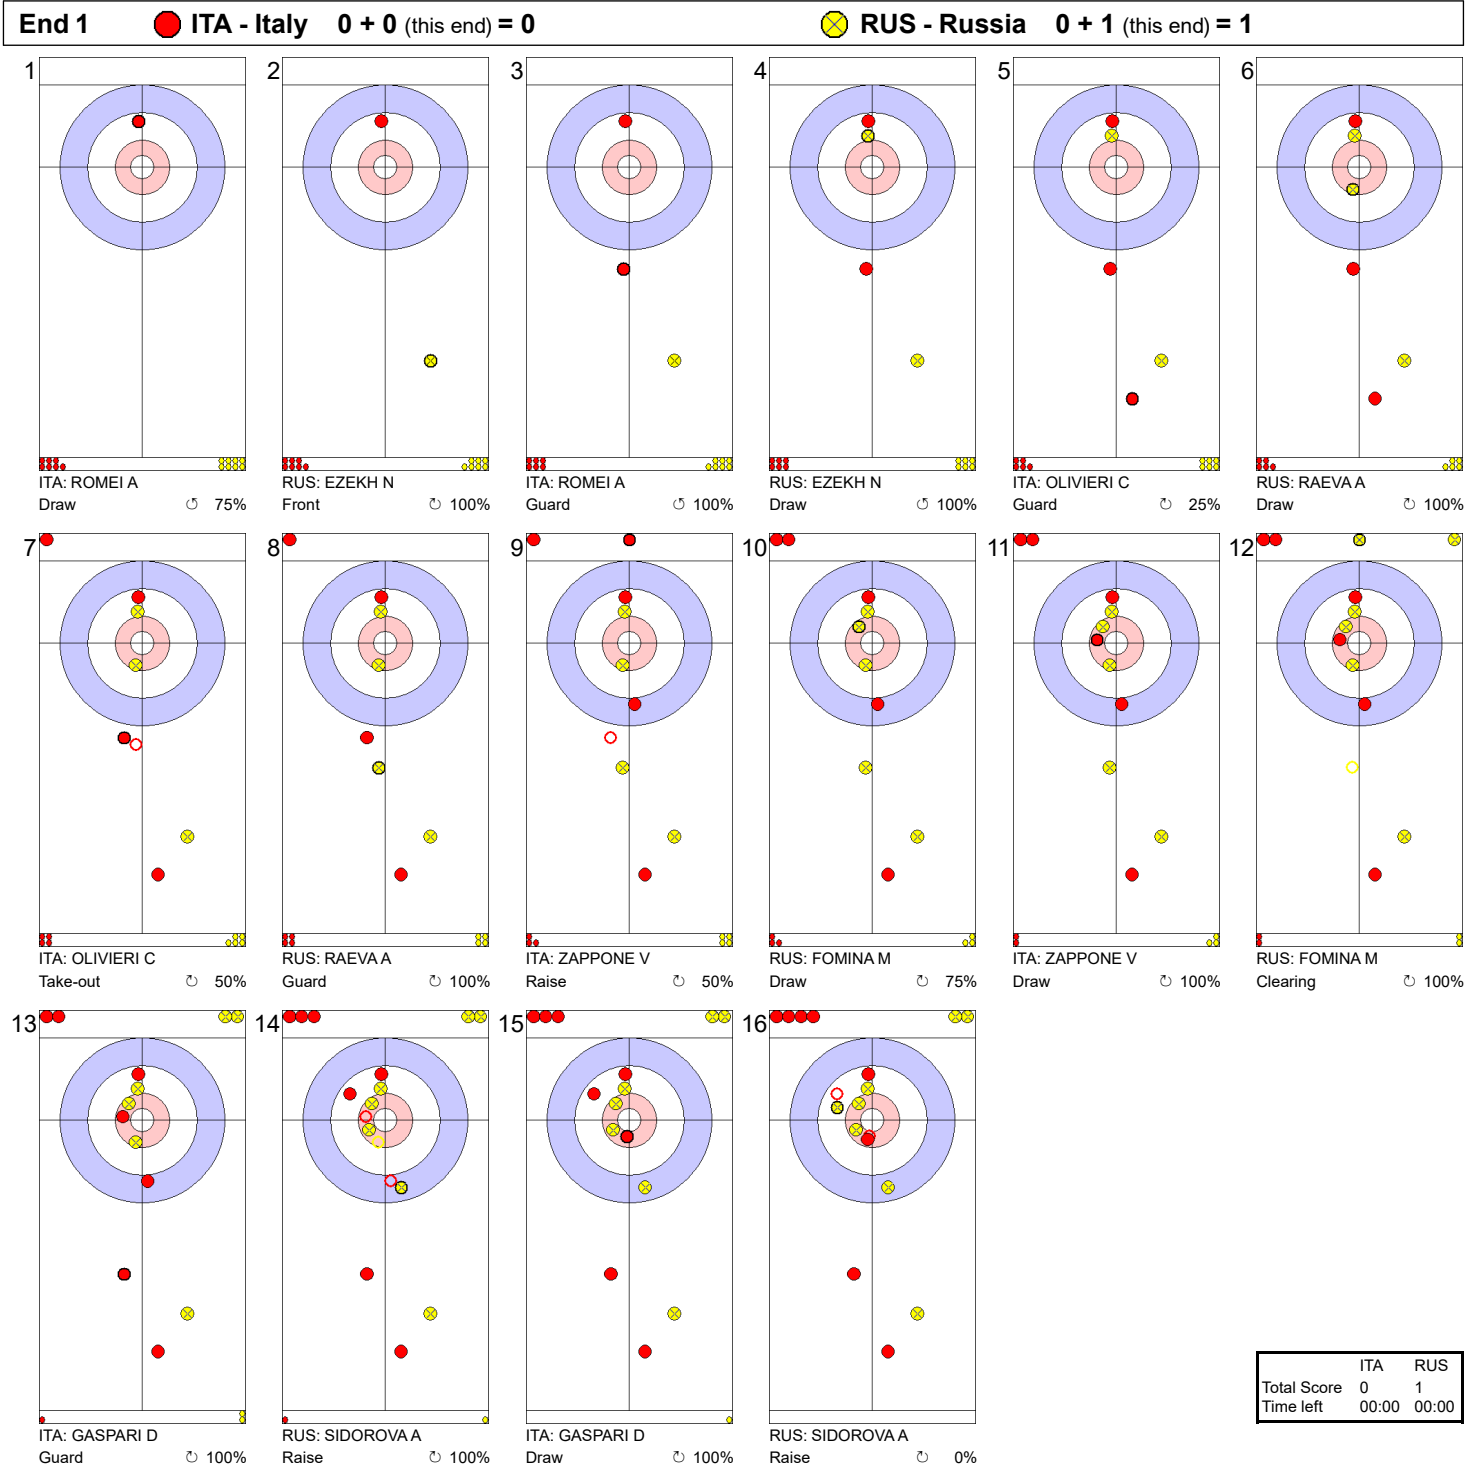

**Game - Shot by Shot**

**Legend:**  
 ⌚ Clockwise      ⌚ Counter-clockwise      - Not considered

**Game - Shot by Shot**

**Legend:**  
 ↻ Clockwise      ↺ Counter-clockwise      - Not considered

**Game - Shot by Shot**

**Legend:**  
 ⌚ Clockwise      ⌚ Counter-clockwise      - Not considered

Game - Shot by Shot

End 4 ● ITA - Italy 3 + 1 (this end) = 4				⊗ RUS - Russia 3 + 0 (this end) = 3										
1  RUS: EZEKH N Front ⌚ 100%	2  ITA: ROMEI A Draw ⌚ 100%	3  RUS: EZEKH N Draw ⌚ 100%	4  ITA: ROMEI A Raise ⌚ 100%	5  RUS: RAEVA A Draw ⌚ 50%	6  ITA: OLIVIERI C Raise ⌚ 100%									
7  RUS: RAEVA A Raise ⌚ 100%	8  ITA: OLIVIERI C Raise ⌚ 100%	9  RUS: FOMINA M Clearing ⌚ 100%	10  ITA: ZAPPONE V Draw ⌚ 75%	11  RUS: FOMINA M Raise ⌚ 100%	12  ITA: ZAPPONE V Draw ⌚ 75%									
13  RUS: SIDOROVA A Draw ⌚ 100%	14  ITA: GASPARI D Raise ⌚ 100%	15  RUS: SIDOROVA A Guard ⌚ 100%	16  ITA: GASPARI D Raise ⌚ 100%	<table border="1"> <tr> <td></td> <td>ITA</td> <td>RUS</td> </tr> <tr> <td>Total Score</td> <td>4</td> <td>3</td> </tr> <tr> <td>Time left</td> <td>00:00</td> <td>00:00</td> </tr> </table>			ITA	RUS	Total Score	4	3	Time left	00:00	00:00
	ITA	RUS												
Total Score	4	3												
Time left	00:00	00:00												

**Legend:**  
 ⌚ Clockwise      ⌚ Counter-clockwise      - Not considered

**Game - Shot by Shot**

**Legend:**  
 ↻ Clockwise      ↺ Counter-clockwise      - Not considered

**Game - Shot by Shot**

	ITA	RUS
Total Score	5	5
Time left	00:00	00:00

**Legend:**  
 ⌚ Clockwise      ⌚ Counter-clockwise      - Not considered

**Game - Shot by Shot**

**Legend:**  
 ↻ Clockwise      ↺ Counter-clockwise      - Not considered

**Game - Shot by Shot**

**Legend:**  
 ⌚ Clockwise      ⌚ Counter-clockwise      - Not considered