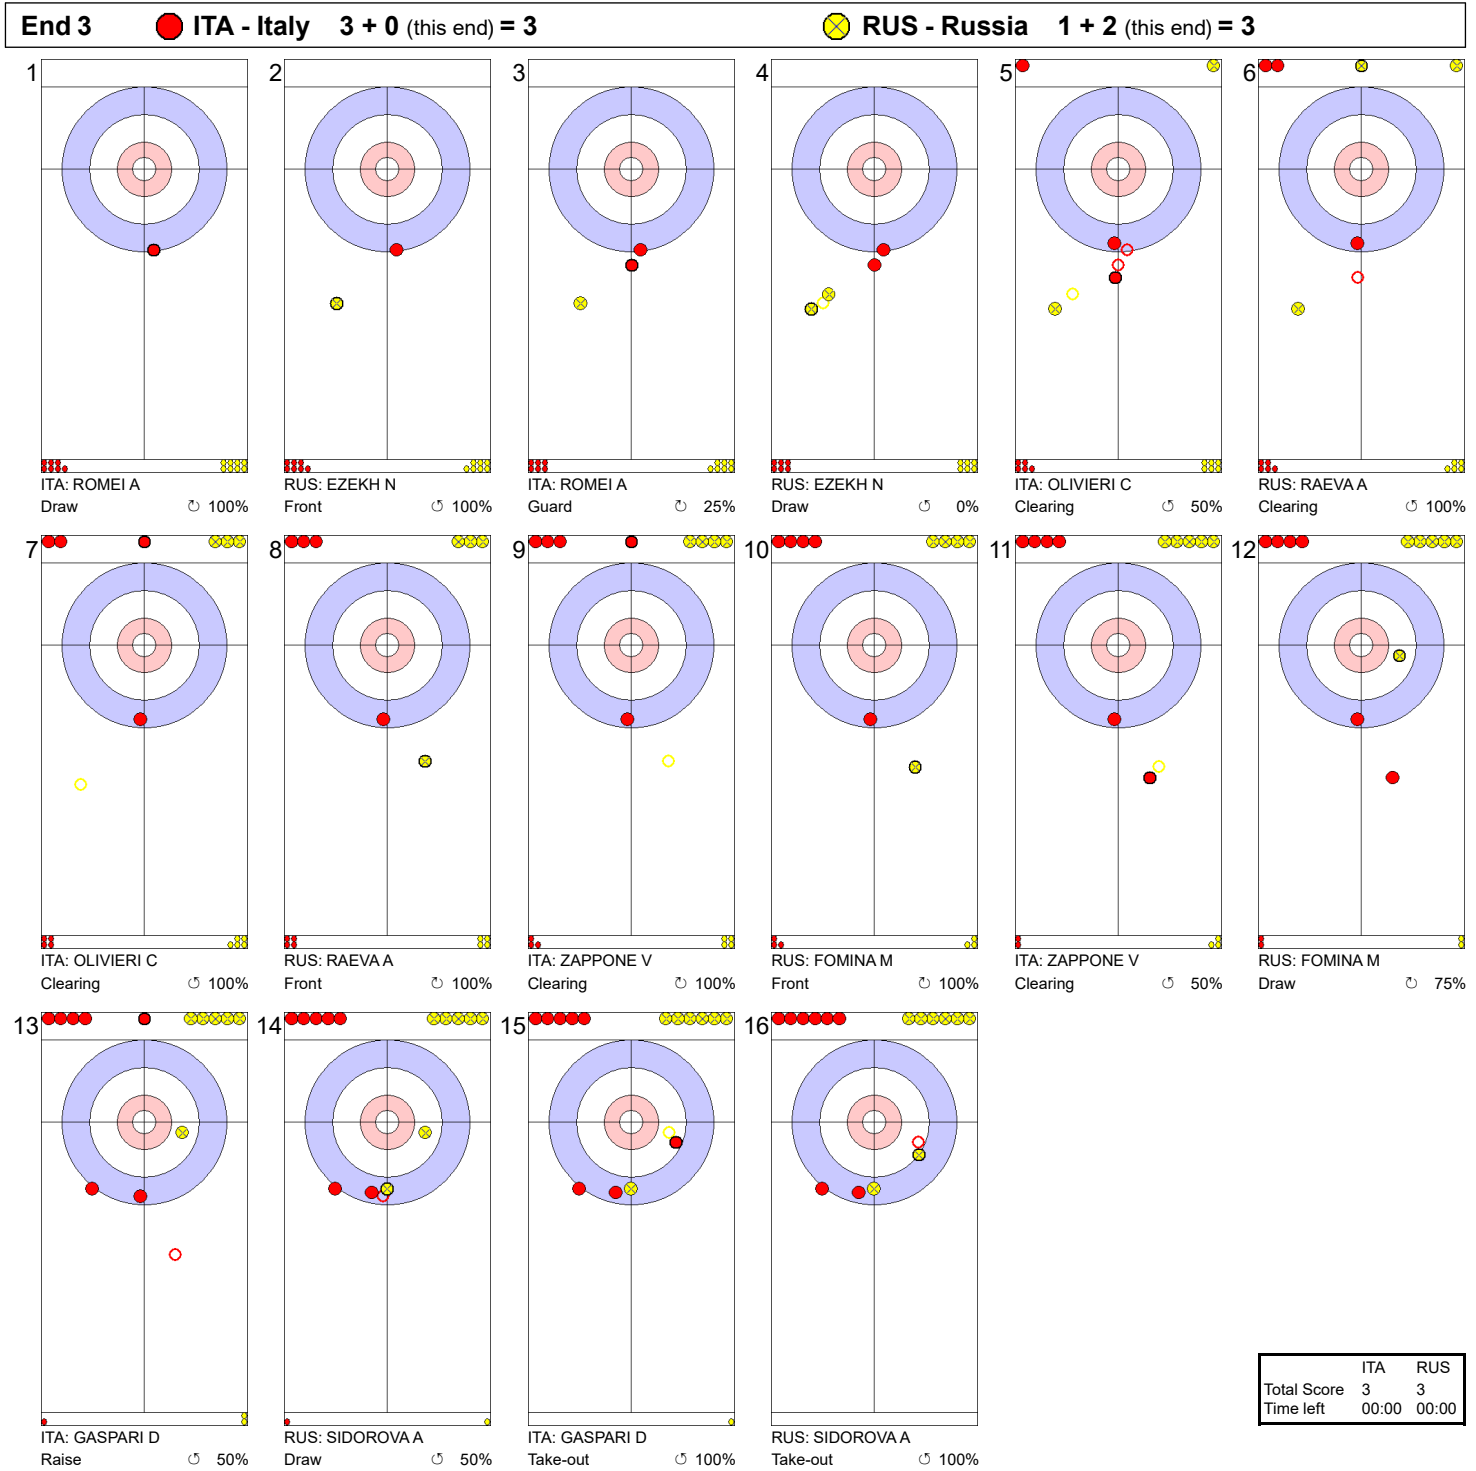

**Game - Shot by Shot**

**Legend:**  
 ⌚ Clockwise      ⌚ Counter-clockwise      - Not considered

**Game - Shot by Shot**

**Legend:**  
 ↻ Clockwise      ↺ Counter-clockwise      - Not considered

**Game - Shot by Shot**

**Legend:**  
 ⌚ Clockwise      ⌚ Counter-clockwise      - Not considered

Game - Shot by Shot

End 4 ● ITA - Italy 3 + 1 (this end) = 4				⊗ RUS - Russia 3 + 0 (this end) = 3										
1  RUS: EZEKH N Front ⌚ 100%	2  ITA: ROMEI A Draw ⌚ 100%	3  RUS: EZEKH N Draw ⌚ 100%	4  ITA: ROMEI A Raise ⌚ 100%	5  RUS: RAEVA A Draw ⌚ 50%	6  ITA: OLIVIERI C Raise ⌚ 100%									
7  RUS: RAEVA A Raise ⌚ 100%	8  ITA: OLIVIERI C Raise ⌚ 100%	9  RUS: FOMINA M Clearing ⌚ 100%	10  ITA: ZAPPONE V Draw ⌚ 75%	11  RUS: FOMINA M Raise ⌚ 100%	12  ITA: ZAPPONE V Draw ⌚ 75%									
13  RUS: SIDOROVA A Draw ⌚ 100%	14  ITA: GASPARI D Raise ⌚ 100%	15  RUS: SIDOROVA A Guard ⌚ 100%	16  ITA: GASPARI D Raise ⌚ 100%	<table border="1"> <tr> <td></td> <td>ITA</td> <td>RUS</td> </tr> <tr> <td>Total Score</td> <td>4</td> <td>3</td> </tr> <tr> <td>Time left</td> <td>00:00</td> <td>00:00</td> </tr> </table>			ITA	RUS	Total Score	4	3	Time left	00:00	00:00
	ITA	RUS												
Total Score	4	3												
Time left	00:00	00:00												

**Legend:**  
 ⌚ Clockwise      ⌚ Counter-clockwise      - Not considered

**Game - Shot by Shot**

**Legend:**  
 ↻ Clockwise      ↺ Counter-clockwise      - Not considered

**Game - Shot by Shot**

	ITA	RUS
Total Score	5	5
Time left	00:00	00:00

**Legend:**  
 ⌚ Clockwise      ⌚ Counter-clockwise      - Not considered

**Game - Shot by Shot**

**Legend:**  
 ↻ Clockwise      ↺ Counter-clockwise      - Not considered

**Game - Shot by Shot**

**Legend:**  
 ⌚ Clockwise      ⌚ Counter-clockwise      - Not considered