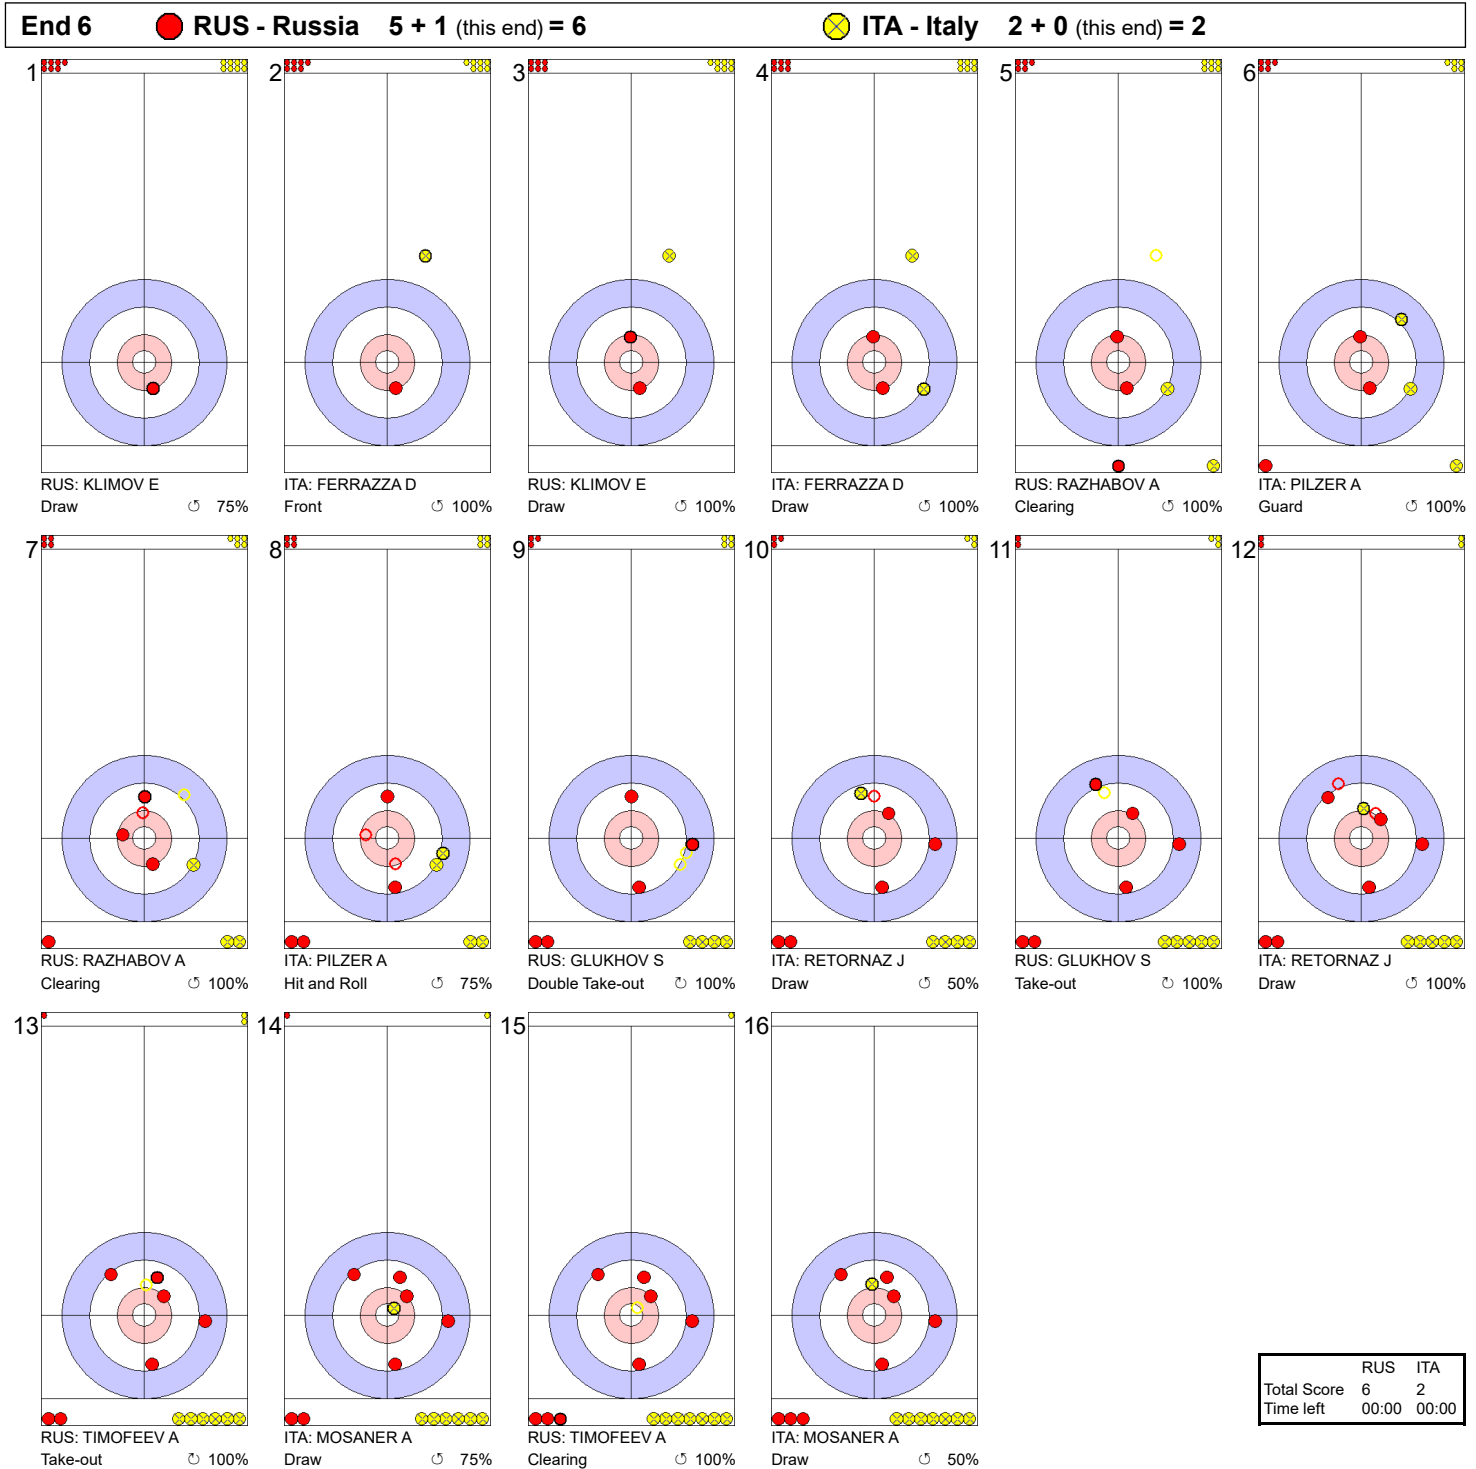

Game - Shot by Shot

Legend:
 ↻ Clockwise ↺ Counter-clockwise - Not considered

Game - Shot by Shot

Legend:
 ↻ Clockwise ↺ Counter-clockwise - Not considered

Game - Shot by Shot

Legend:
 ↻ Clockwise ↺ Counter-clockwise - Not considered

Game - Shot by Shot

Legend:
 Clockwise
 Counter-clockwise
 - Not considered

Game - Shot by Shot

Legend:
 ↻ Clockwise ↺ Counter-clockwise - Not considered

Game - Shot by Shot

	RUS	ITA
Total Score	6	2
Time left	00:00	00:00

Legend:
 ⤵ Clockwise ⤴ Counter-clockwise - Not considered

Game - Shot by Shot

Legend:
 ⤵ Clockwise ⤴ Counter-clockwise - Not considered

Game - Shot by Shot

Legend:
 Clockwise
 Counter-clockwise
 - Not considered