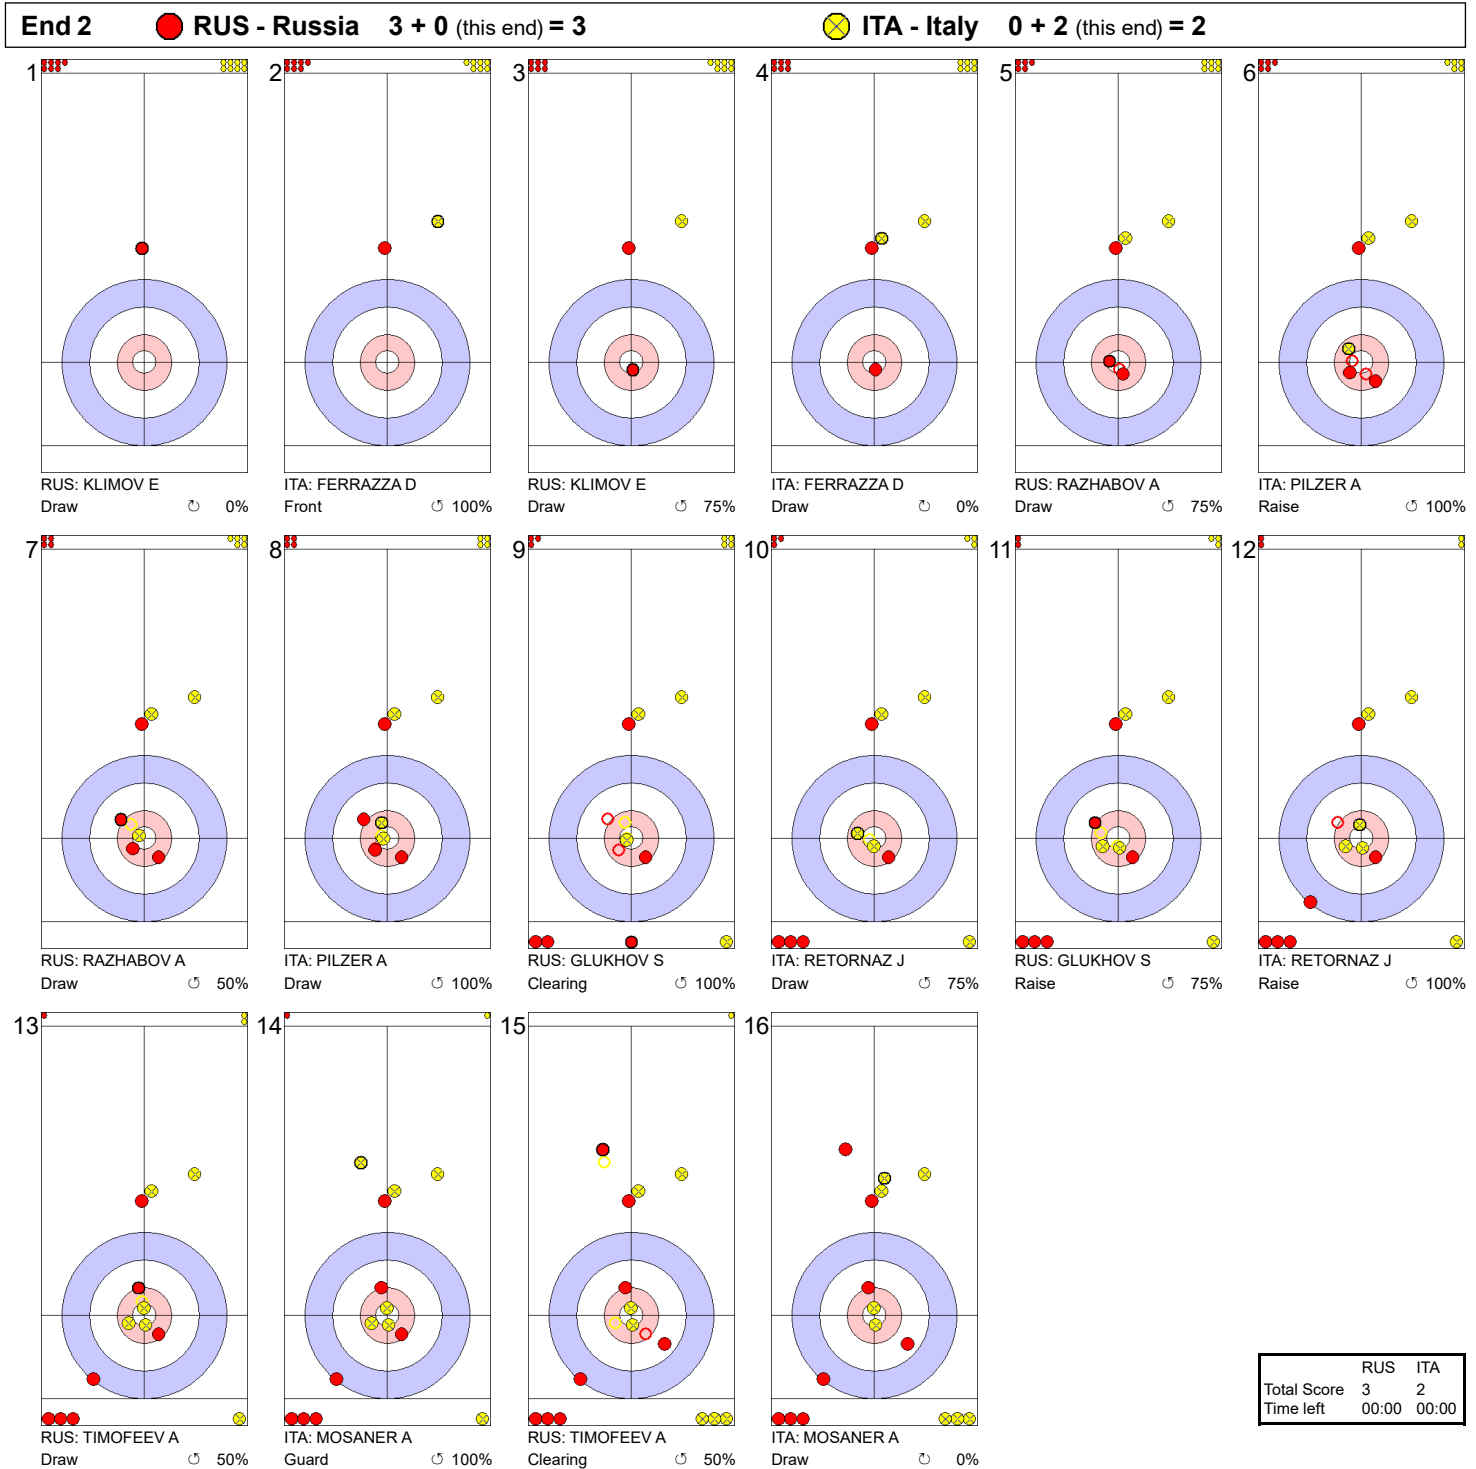

Game - Shot by Shot

Legend:
 ↻ Clockwise ↺ Counter-clockwise - Not considered

Game - Shot by Shot

Legend:
 ↻ Clockwise ↺ Counter-clockwise - Not considered

Game - Shot by Shot

Legend:
 ↻ Clockwise ↺ Counter-clockwise - Not considered

Game - Shot by Shot

Legend:
 Clockwise
 Counter-clockwise
 - Not considered

Game - Shot by Shot

Legend:
 ↻ Clockwise ↺ Counter-clockwise - Not considered

Game - Shot by Shot

	RUS	ITA
Total Score	6	2
Time left	00:00	00:00

Legend:
 ⤵ Clockwise ⤴ Counter-clockwise - Not considered

Game - Shot by Shot

Legend:
 ⤵ Clockwise ⤴ Counter-clockwise - Not considered

Game - Shot by Shot

Legend:
 Clockwise
 Counter-clockwise
 - Not considered