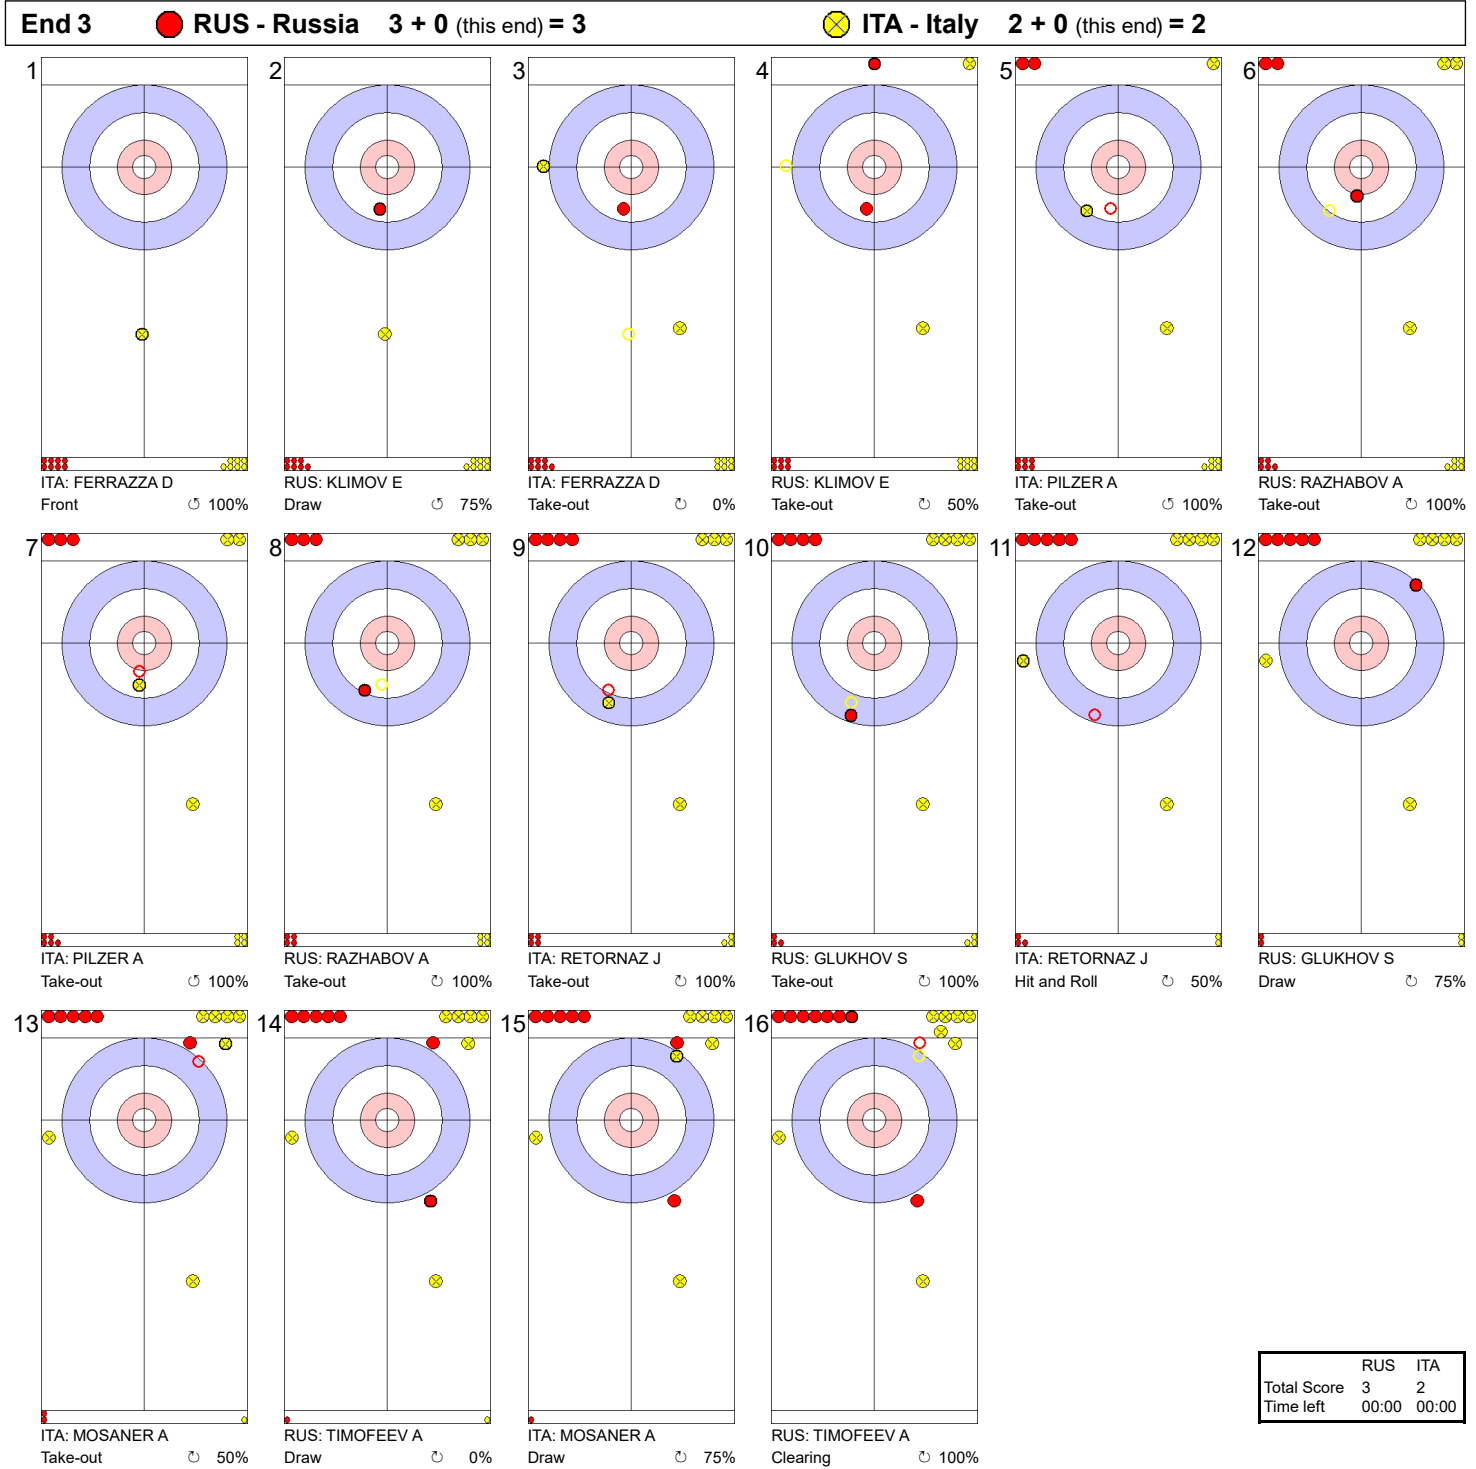

Game - Shot by Shot

Legend:
 ↻ Clockwise ↺ Counter-clockwise - Not considered

Game - Shot by Shot

Legend:
 ↻ Clockwise ↺ Counter-clockwise - Not considered

Game - Shot by Shot

Legend:
 ↻ Clockwise ↺ Counter-clockwise - Not considered

Game - Shot by Shot

Legend:
 Clockwise
 Counter-clockwise
 - Not considered

Game - Shot by Shot

Legend:
 ↻ Clockwise ↺ Counter-clockwise - Not considered

Game - Shot by Shot

	RUS	ITA
Total Score	6	2
Time left	00:00	00:00

Legend:
 ⤵ Clockwise ⤴ Counter-clockwise - Not considered

Game - Shot by Shot

Legend:
 ⤵ Clockwise ⤴ Counter-clockwise - Not considered

Game - Shot by Shot

Legend:
 Clockwise
 Counter-clockwise
 - Not considered