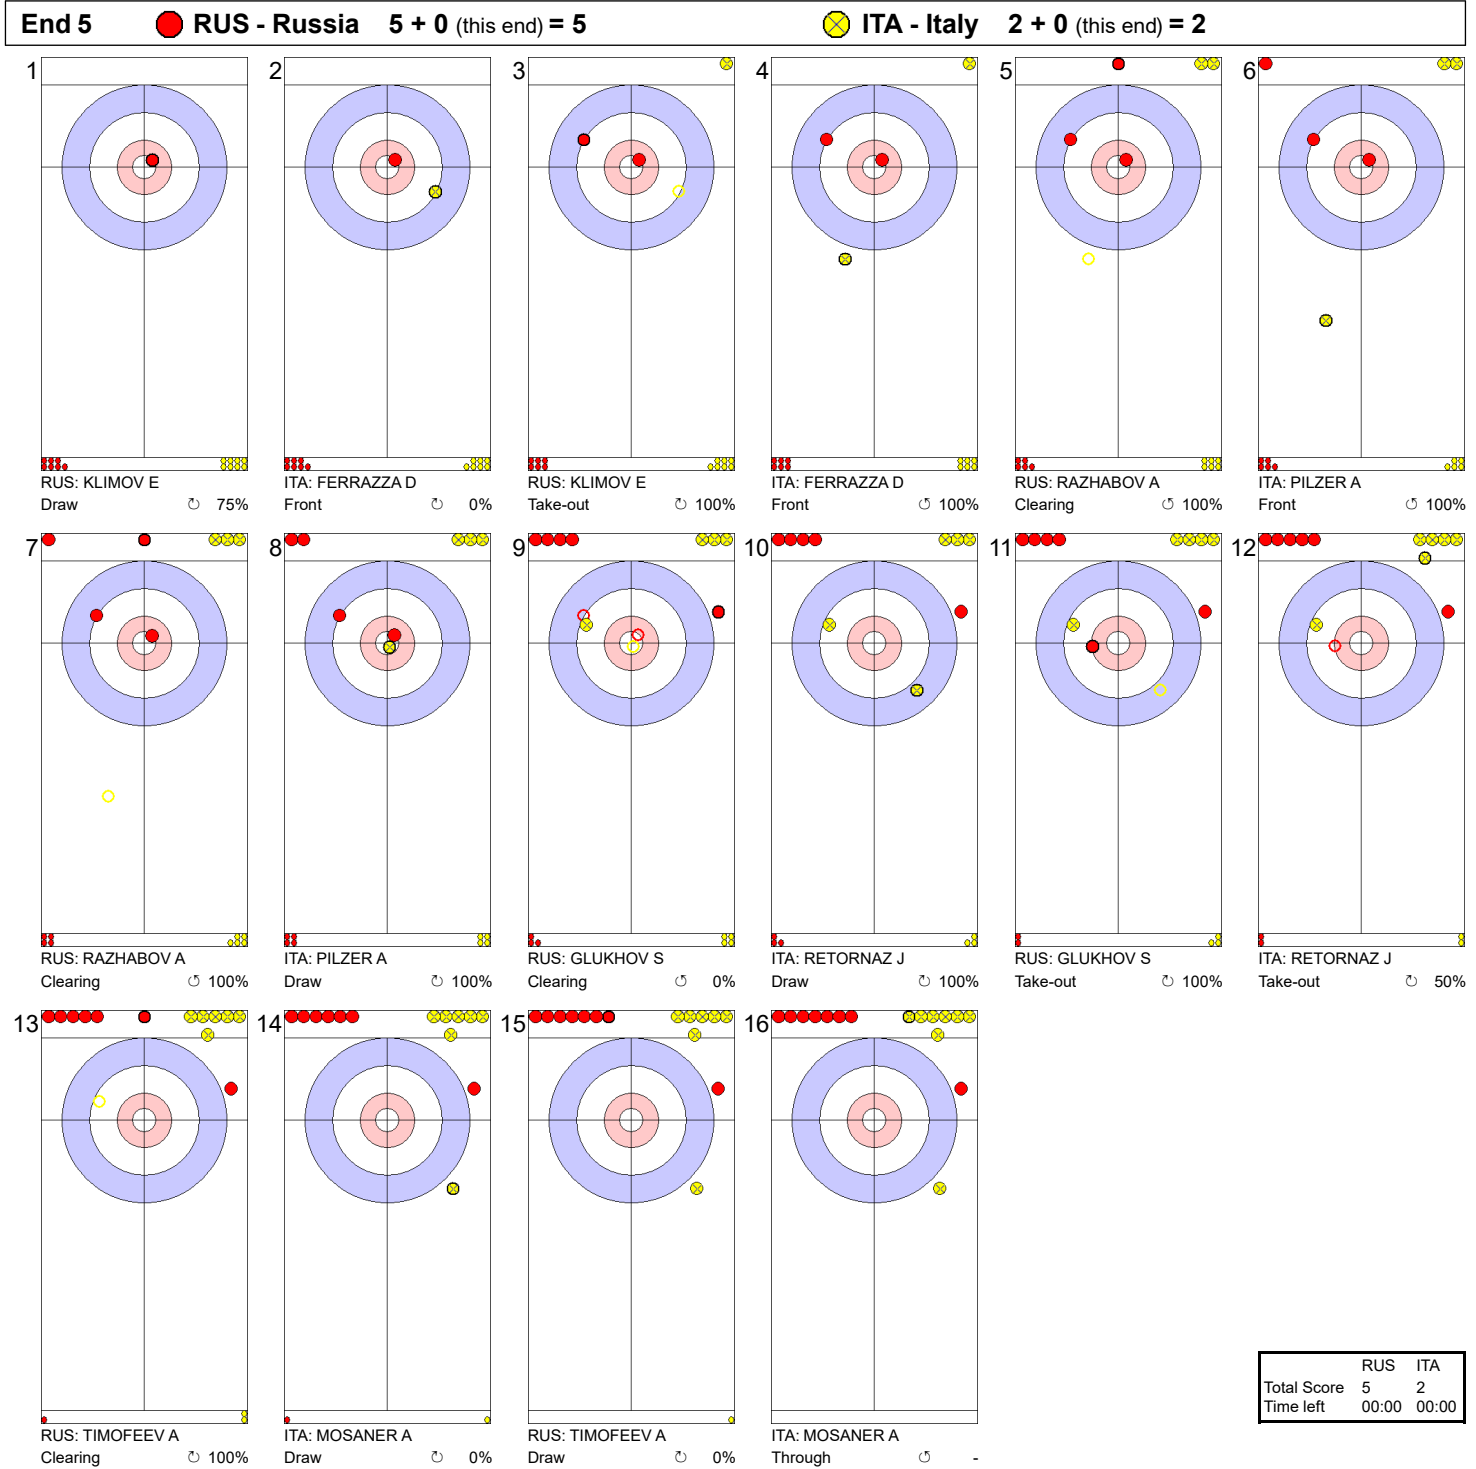

Game - Shot by Shot

Legend:
 ↻ Clockwise ↺ Counter-clockwise - Not considered

Game - Shot by Shot

Legend:
 ↻ Clockwise ↺ Counter-clockwise - Not considered

Game - Shot by Shot

Legend:
 ↻ Clockwise ↺ Counter-clockwise - Not considered

Game - Shot by Shot

Legend:
 Clockwise
 Counter-clockwise
 - Not considered

Game - Shot by Shot

Legend:
 ↻ Clockwise ↺ Counter-clockwise - Not considered

Game - Shot by Shot

	RUS	ITA
Total Score	6	2
Time left	00:00	00:00

Legend:
 ⤵ Clockwise ⤴ Counter-clockwise - Not considered

Game - Shot by Shot

Legend:
 ⤵ Clockwise ⤴ Counter-clockwise - Not considered

Game - Shot by Shot

Legend:
 Clockwise
 Counter-clockwise
 - Not considered