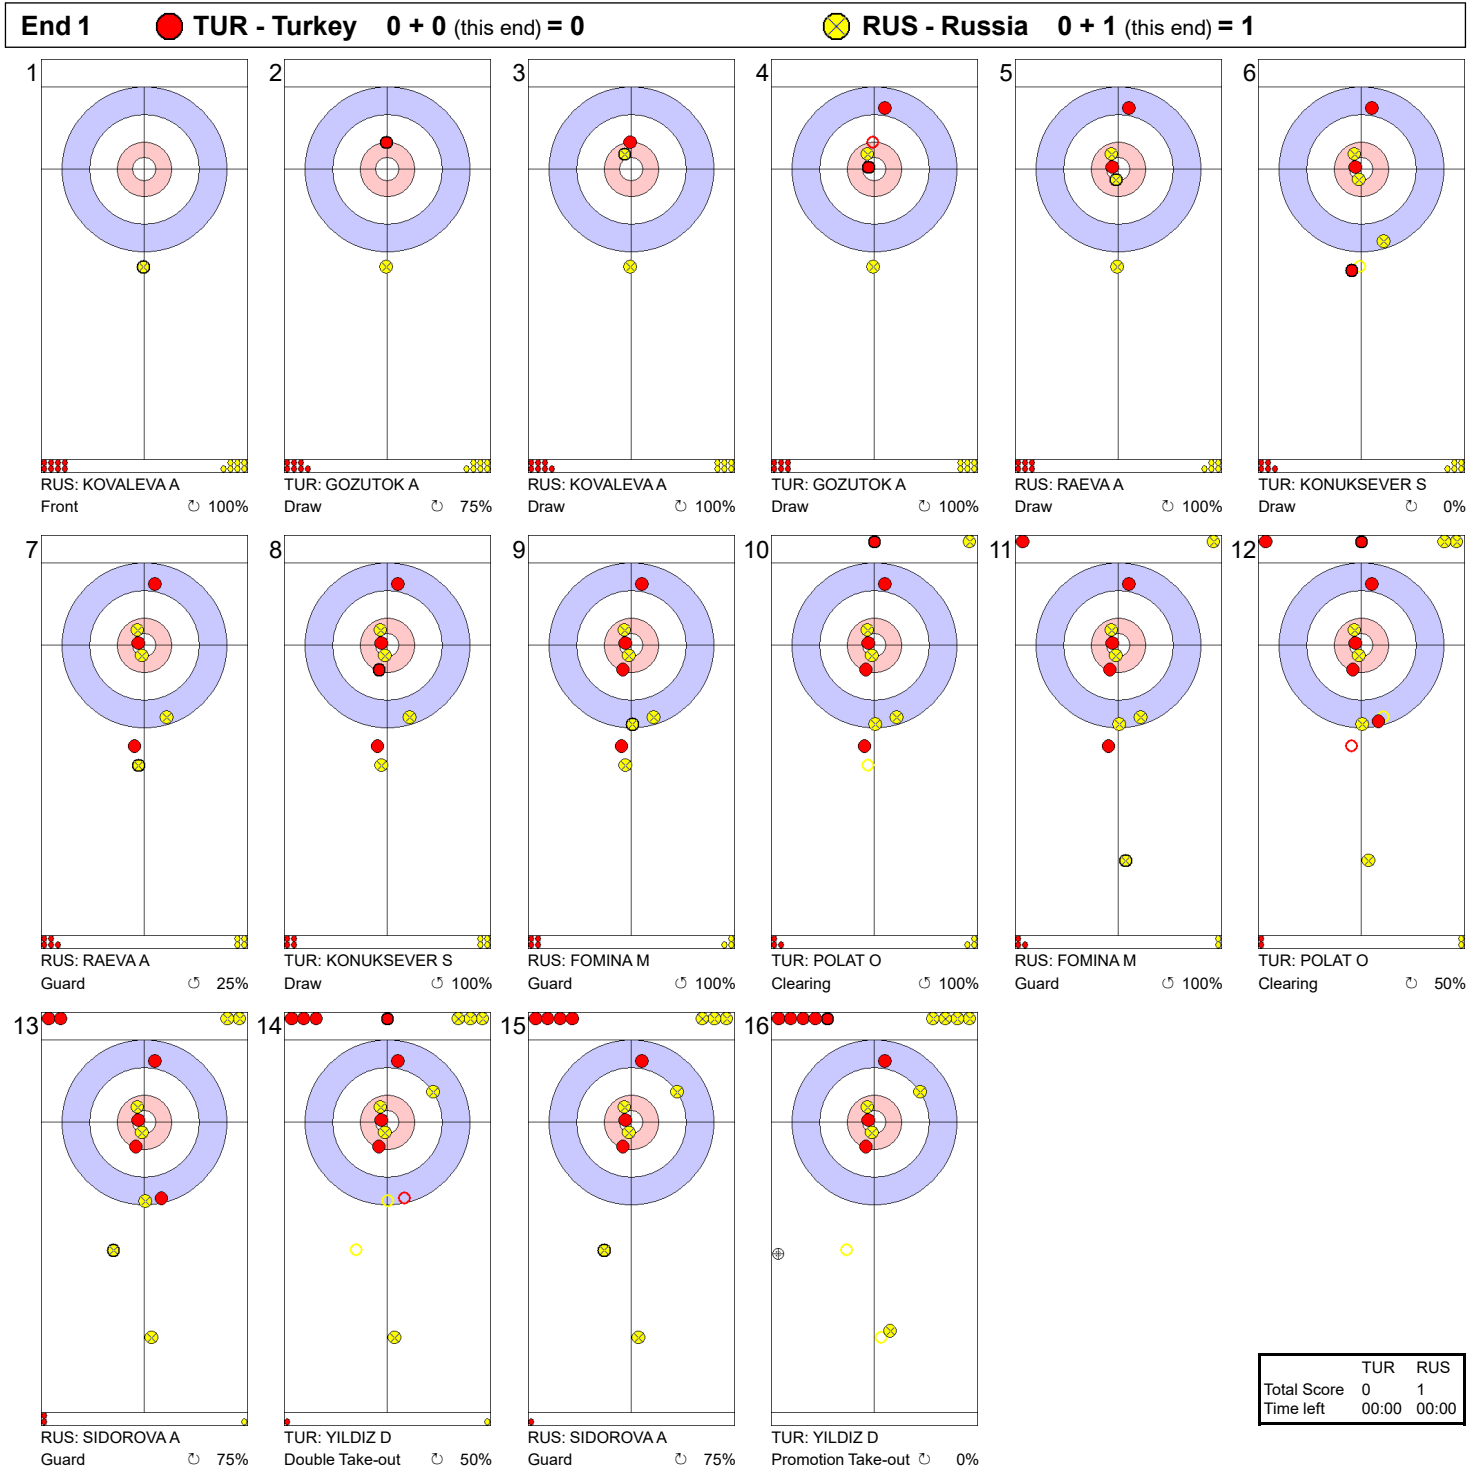

Game - Shot by Shot

Legend:
 Clockwise
 Counter-clockwise
 - Not considered

Game - Shot by Shot

	TUR	RUS
Total Score	1	1
Time left	00:00	00:00

Legend:
 Clockwise
 Counter-clockwise
 - Not considered

Game - Shot by Shot

End 3 ● TUR - Turkey 1 + 0 (this end) = 1			● RUS - Russia 1 + 0 (this end) = 1		
1 	2 	3 	4 	5 	6
7 	8 	9 	10 	11 	12
13 	14 	15 	16 		

	TUR	RUS
Total Score	1	1
Time left	00:00	00:00

Legend:
 Clockwise Counter-clockwise - Not considered

Game - Shot by Shot

Legend:
 ↻ Clockwise ↺ Counter-clockwise - Not considered

Game - Shot by Shot

End 5 ● TUR - Turkey 1 + 1 (this end) = 2			● RUS - Russia 3 + 0 (this end) = 3		
1 RUS: KOVALEVA A Draw ⤵ 100%	2 TUR: GOZUTOK A Front ⤵ 100%	3 RUS: KOVALEVA A Raise ⤵ 100%	4 TUR: GOZUTOK A Hit and Roll ⤵ 100%	5 RUS: RAEVA A Clearing ⤵ 100%	6 TUR: KONUKSEVER S Guard ⤵ 50%
7 RUS: RAEVA A Hit and Roll ⤵ 75%	8 TUR: KONUKSEVER S Take-out ⤵ 100%	9 RUS: FOMINA M Take-out ⤵ 100%	10 TUR: POLAT O Take-out ⤵ 50%	11 RUS: FOMINA M Hit and Roll ⤵ 75%	12 TUR: POLAT O Double Take-out ⤵ 50%
13 RUS: SIDOROVA A Draw ⤵ 100%	14 TUR: YILDIZ D Draw ⤵ 100%	15 RUS: SIDOROVA A Take-out ⤵ 100%	16 TUR: YILDIZ D Draw ⤵ 100%		

	TUR	RUS
Total Score	2	3
Time left	00:00	00:00

Legend:
 ⤵ Clockwise ⤴ Counter-clockwise - Not considered

Game - Shot by Shot

Legend:
 Clockwise
 Counter-clockwise
 - Not considered

Game - Shot by Shot

	TUR	RUS
Total Score	5	6
Time left	00:00	00:00