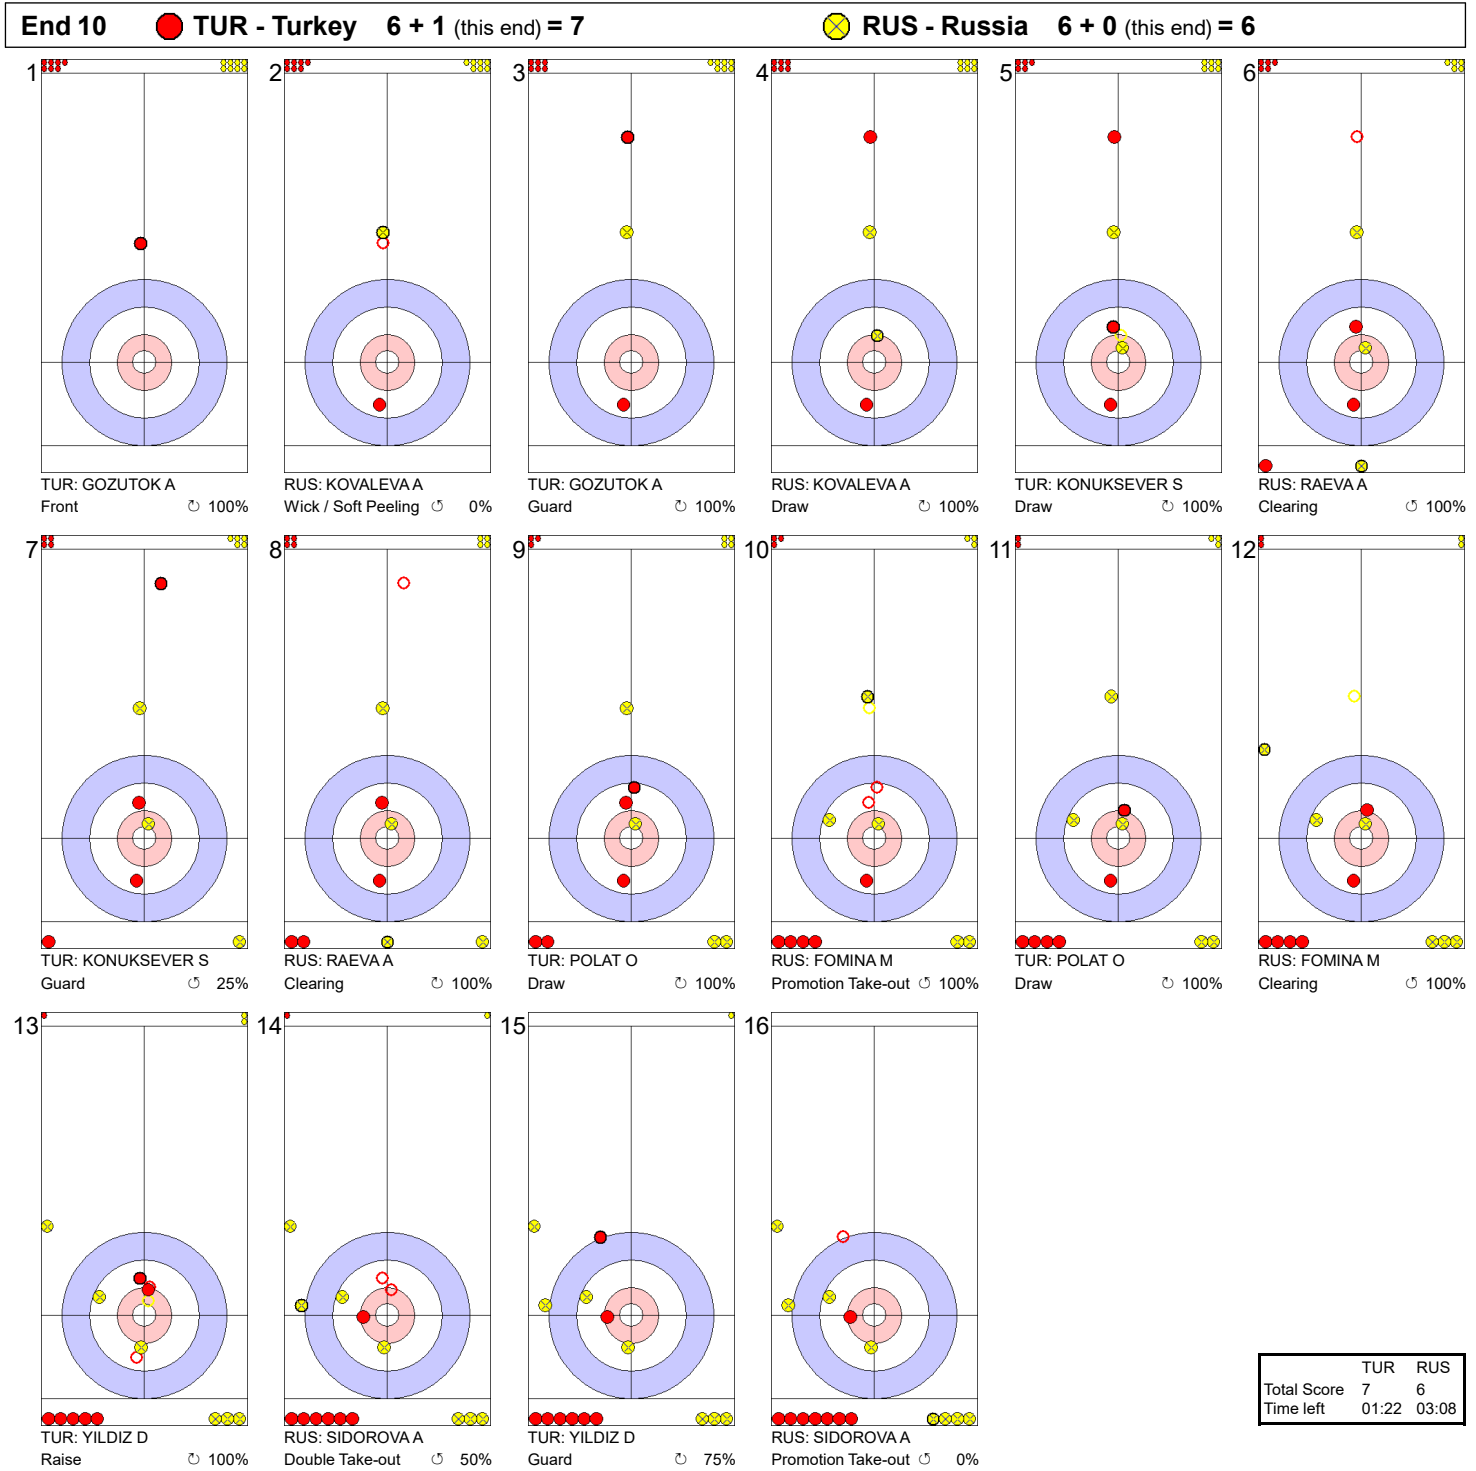

End 3 ● TUR - Turkey 1 + 0 (this end) = 1			● RUS - Russia 1 + 0 (this end) = 1		
1 	2 	3 	4 	5 	6
7 	8 	9 	10 	11 	12
13 	14 	15 	16 		

	TUR	RUS
Total Score	1	1
Time left	00:00	00:00

Legend:
 Clockwise Counter-clockwise - Not considered

Game - Shot by Shot

Legend:
 ↻ Clockwise ↺ Counter-clockwise - Not considered

Game - Shot by Shot

End 5 ● TUR - Turkey 1 + 1 (this end) = 2			● RUS - Russia 3 + 0 (this end) = 3		
1 RUS: KOVALEVA A Draw ⤵ 100%	2 TUR: GOZUTOK A Front ⤵ 100%	3 RUS: KOVALEVA A Raise ⤵ 100%	4 TUR: GOZUTOK A Hit and Roll ⤵ 100%	5 RUS: RAEVA A Clearing ⤵ 100%	6 TUR: KONUKSEVER S Guard ⤵ 50%
7 RUS: RAEVA A Hit and Roll ⤵ 75%	8 TUR: KONUKSEVER S Take-out ⤵ 100%	9 RUS: FOMINA M Take-out ⤵ 100%	10 TUR: POLAT O Take-out ⤵ 50%	11 RUS: FOMINA M Hit and Roll ⤵ 75%	12 TUR: POLAT O Double Take-out ⤵ 50%
13 RUS: SIDOROVA A Draw ⤵ 100%	14 TUR: YILDIZ D Draw ⤵ 100%	15 RUS: SIDOROVA A Take-out ⤵ 100%	16 TUR: YILDIZ D Draw ⤵ 100%		

	TUR	RUS
Total Score	2	3
Time left	00:00	00:00

Legend:
 ⤵ Clockwise ⤴ Counter-clockwise - Not considered

Game - Shot by Shot

Legend:
 Clockwise
 Counter-clockwise
 - Not considered

Game - Shot by Shot

	TUR	RUS
Total Score	5	6
Time left	00:00	00:00

Legend:
 ⌚ Clockwise ⌚ Counter-clockwise - Not considered

Game - Shot by Shot

	TUR	RUS
Total Score	6	6
Time left	00:00	00:00

Legend:
 ↻ Clockwise ↺ Counter-clockwise - Not considered

Game - Shot by Shot

Legend:
 ↻ Clockwise ↺ Counter-clockwise - Not considered