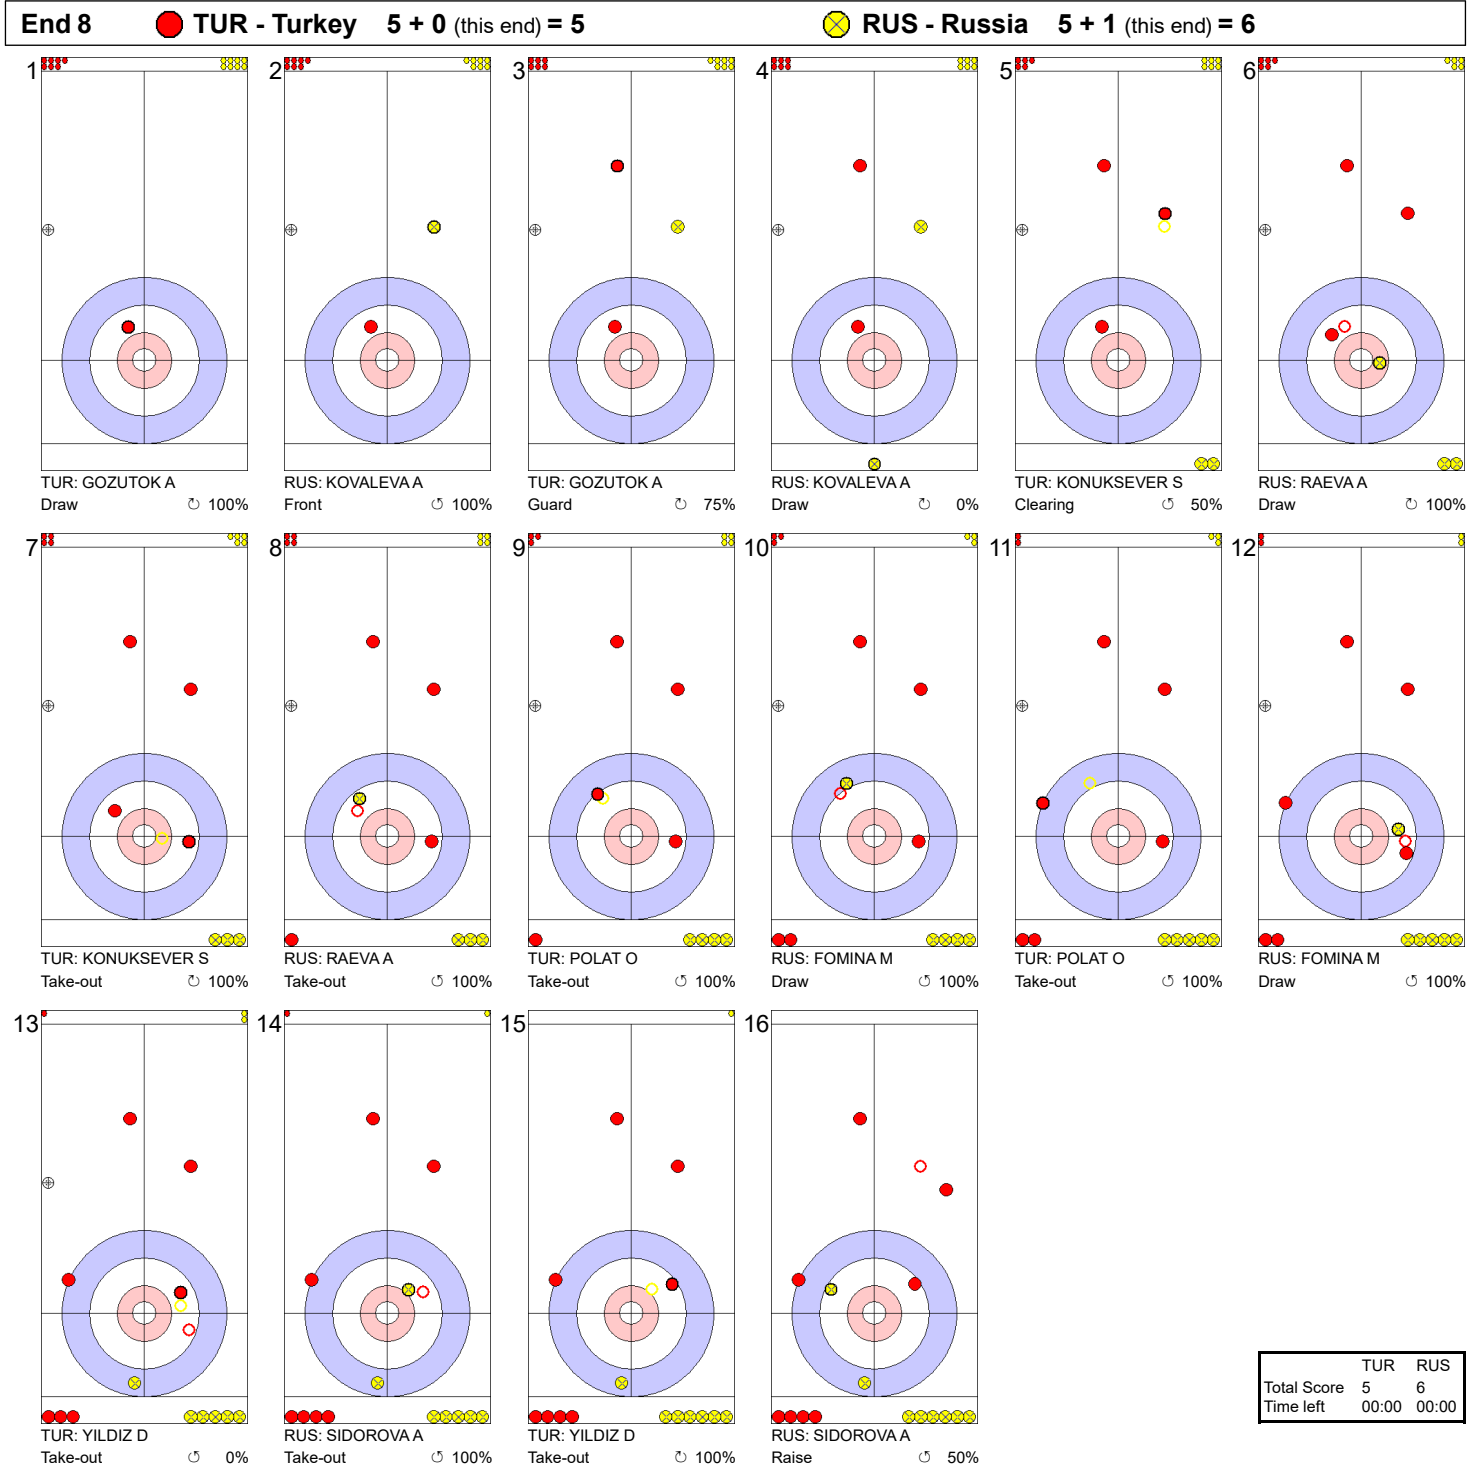

End 3 ● TUR - Turkey 1 + 0 (this end) = 1			● RUS - Russia 1 + 0 (this end) = 1		
1 	2 	3 	4 	5 	6
7 	8 	9 	10 	11 	12
13 	14 	15 	16 		

	TUR	RUS
Total Score	1	1
Time left	00:00	00:00

Legend:
 Clockwise Counter-clockwise - Not considered

Game - Shot by Shot

Legend:
 ↻ Clockwise ↺ Counter-clockwise - Not considered

Game - Shot by Shot

End 5 ● TUR - Turkey 1 + 1 (this end) = 2			● RUS - Russia 3 + 0 (this end) = 3		
1 RUS: KOVALEVA A Draw ⤵ 100%	2 TUR: GOZUTOK A Front ⤵ 100%	3 RUS: KOVALEVA A Raise ⤵ 100%	4 TUR: GOZUTOK A Hit and Roll ⤵ 100%	5 RUS: RAEVA A Clearing ⤵ 100%	6 TUR: KONUKSEVER S Guard ⤵ 50%
7 RUS: RAEVA A Hit and Roll ⤵ 75%	8 TUR: KONUKSEVER S Take-out ⤵ 100%	9 RUS: FOMINA M Take-out ⤵ 100%	10 TUR: POLAT O Take-out ⤵ 50%	11 RUS: FOMINA M Hit and Roll ⤵ 75%	12 TUR: POLAT O Double Take-out ⤵ 50%
13 RUS: SIDOROVA A Draw ⤵ 100%	14 TUR: YILDIZ D Draw ⤵ 100%	15 RUS: SIDOROVA A Take-out ⤵ 100%	16 TUR: YILDIZ D Draw ⤵ 100%		

	TUR	RUS
Total Score	2	3
Time left	00:00	00:00

Legend:
 ⤵ Clockwise ⤴ Counter-clockwise - Not considered

Game - Shot by Shot

Legend:
 Clockwise
 Counter-clockwise
 - Not considered

Game - Shot by Shot

	TUR	RUS
Total Score	5	6
Time left	00:00	00:00

Legend:
 ⌚ Clockwise ⌚ Counter-clockwise - Not considered

Game - Shot by Shot

	TUR	RUS
Total Score	6	6
Time left	00:00	00:00

Legend:
 ↻ Clockwise ↺ Counter-clockwise - Not considered

Game - Shot by Shot

Legend:
 ↻ Clockwise ↺ Counter-clockwise - Not considered