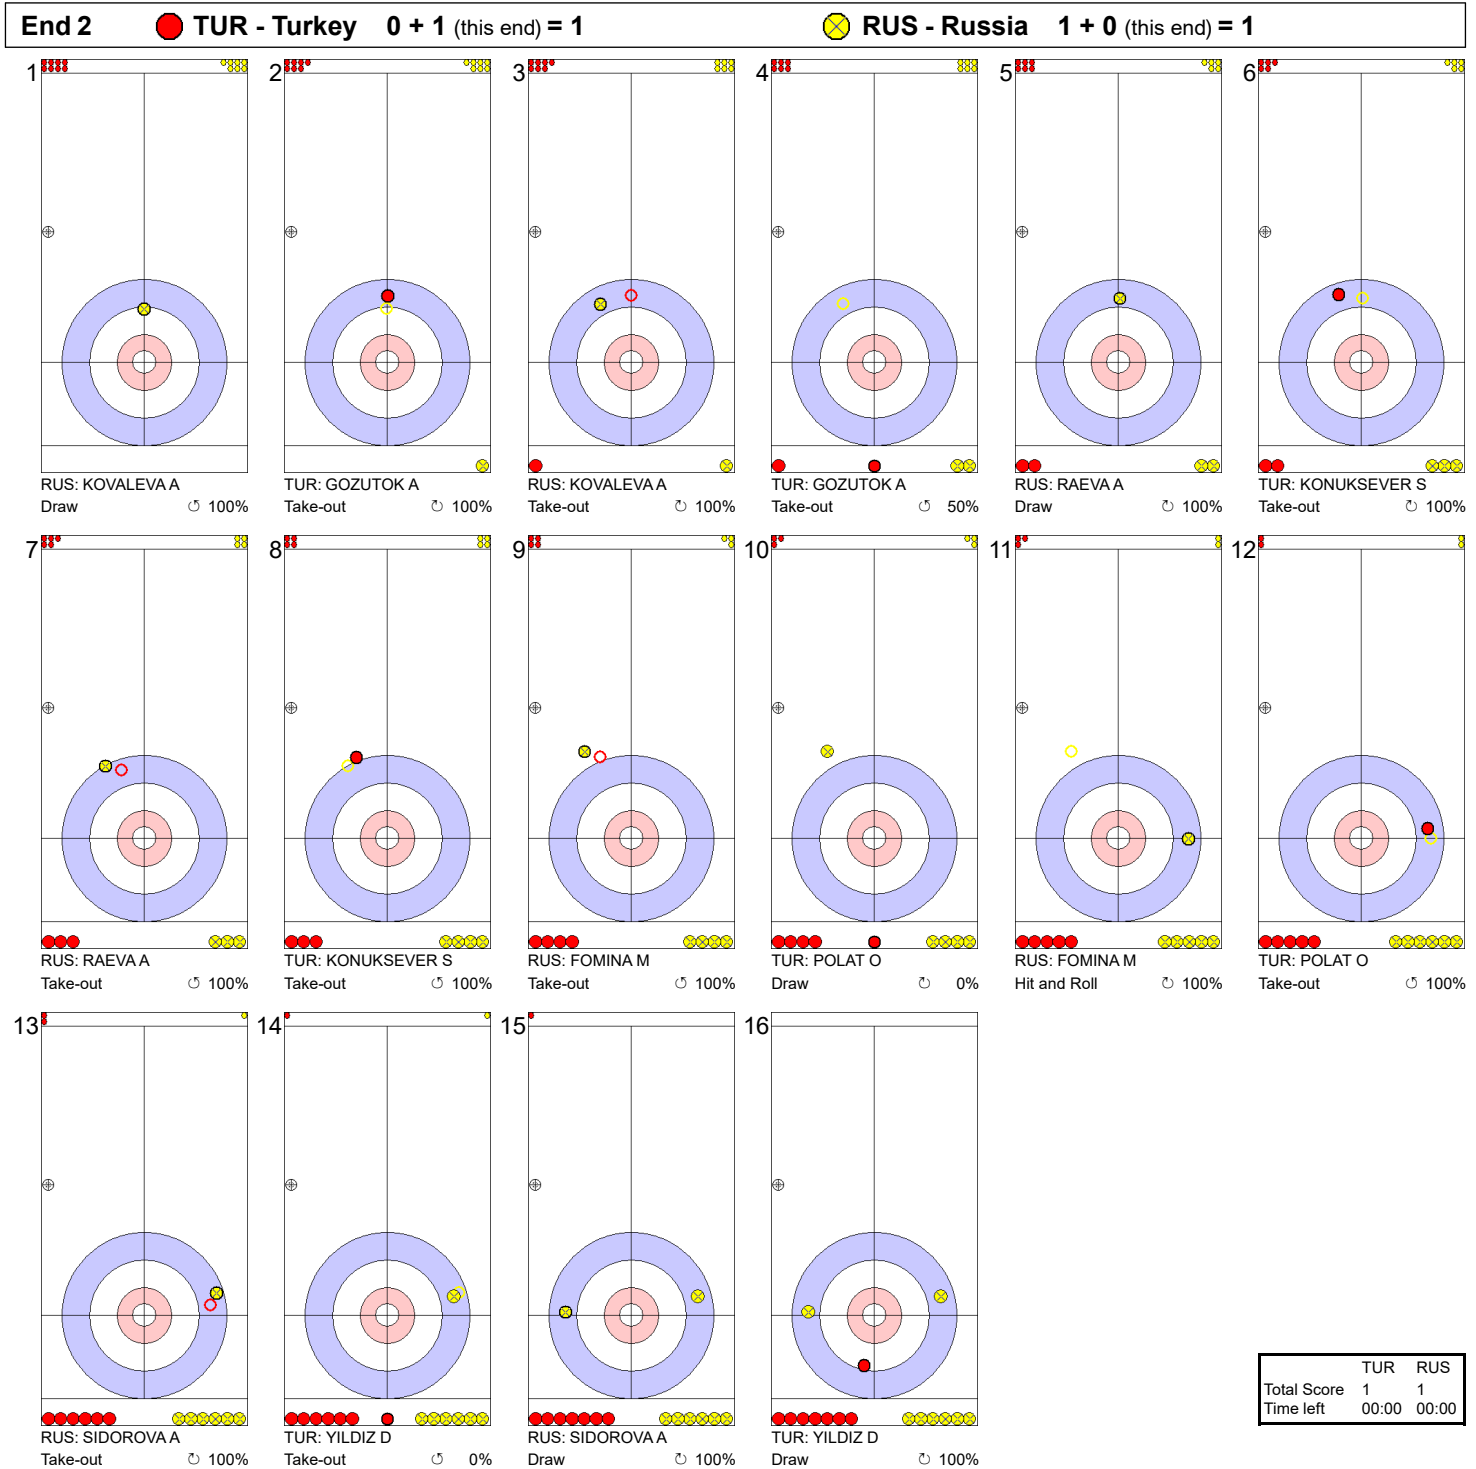

Game - Shot by Shot

Legend:
 Clockwise
 Counter-clockwise
 - Not considered

Game - Shot by Shot

	TUR	RUS
Total Score	1	1
Time left	00:00	00:00

Legend:
 Clockwise
 Counter-clockwise
 - Not considered

Game - Shot by Shot

End 3 ● TUR - Turkey 1 + 0 (this end) = 1			● RUS - Russia 1 + 0 (this end) = 1		
1 	2 	3 	4 	5 	6
7 	8 	9 	10 	11 	12
13 	14 	15 	16 		

	TUR	RUS
Total Score	1	1
Time left	00:00	00:00

Legend:
 Clockwise Counter-clockwise - Not considered

Game - Shot by Shot

Legend:
 ↻ Clockwise ↺ Counter-clockwise - Not considered

Game - Shot by Shot

End 5 ● TUR - Turkey 1 + 1 (this end) = 2			● RUS - Russia 3 + 0 (this end) = 3		
1 RUS: KOVALEVA A Draw ⤵ 100%	2 TUR: GOZUTOK A Front ⤵ 100%	3 RUS: KOVALEVA A Raise ⤵ 100%	4 TUR: GOZUTOK A Hit and Roll ⤵ 100%	5 RUS: RAEVA A Clearing ⤵ 100%	6 TUR: KONUKSEVER S Guard ⤵ 50%
7 RUS: RAEVA A Hit and Roll ⤵ 75%	8 TUR: KONUKSEVER S Take-out ⤵ 100%	9 RUS: FOMINA M Take-out ⤵ 100%	10 TUR: POLAT O Take-out ⤵ 50%	11 RUS: FOMINA M Hit and Roll ⤵ 75%	12 TUR: POLAT O Double Take-out ⤵ 50%
13 RUS: SIDOROVA A Draw ⤵ 100%	14 TUR: YILDIZ D Draw ⤵ 100%	15 RUS: SIDOROVA A Take-out ⤵ 100%	16 TUR: YILDIZ D Draw ⤵ 100%		

	TUR	RUS
Total Score	2	3
Time left	00:00	00:00

Legend:
 ⤵ Clockwise ⤴ Counter-clockwise - Not considered

Game - Shot by Shot

Legend:
 Clockwise
 Counter-clockwise
 - Not considered

Game - Shot by Shot

	TUR	RUS
Total Score	5	6
Time left	00:00	00:00