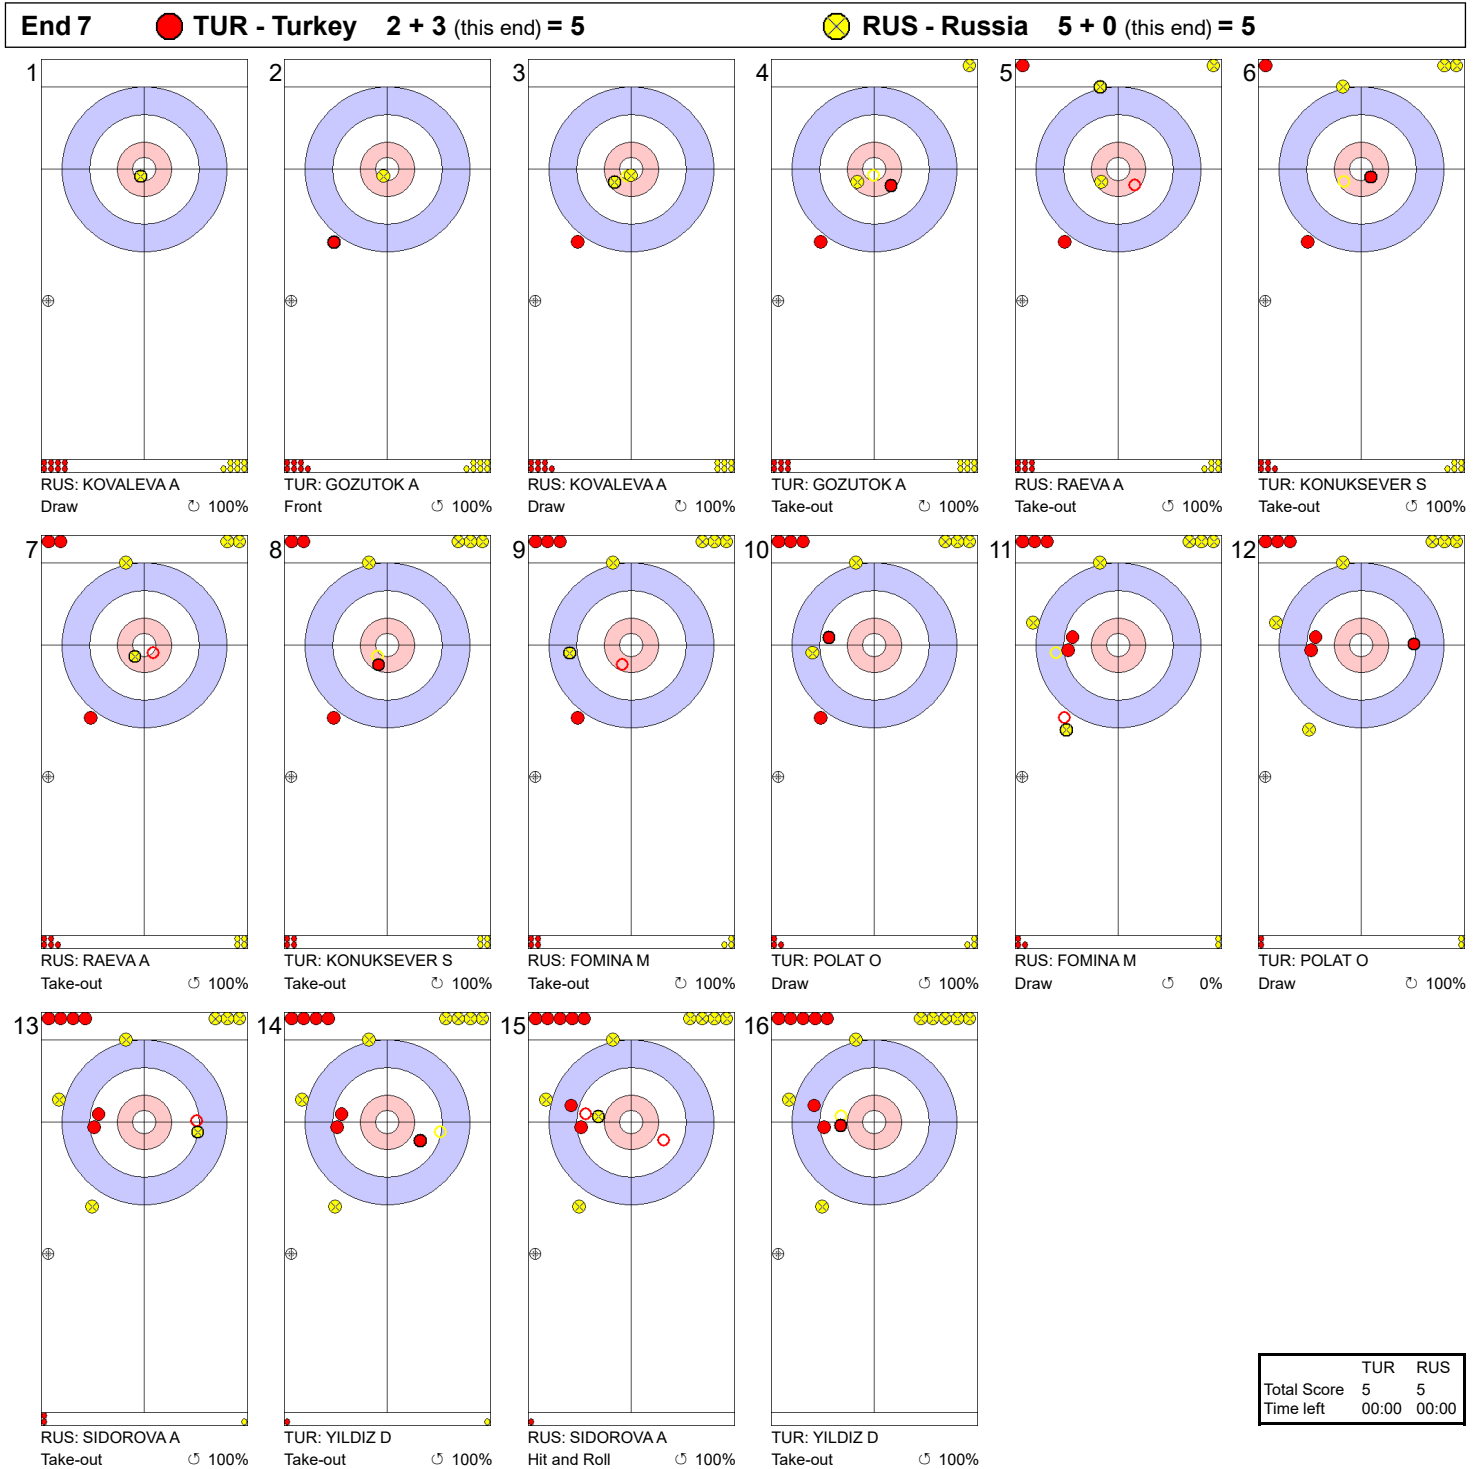

End 3 ● TUR - Turkey 1 + 0 (this end) = 1			● RUS - Russia 1 + 0 (this end) = 1		
1 	2 	3 	4 	5 	6
7 	8 	9 	10 	11 	12
13 	14 	15 	16 		

	TUR	RUS
Total Score	1	1
Time left	00:00	00:00

Legend:
 Clockwise Counter-clockwise - Not considered

Game - Shot by Shot

Legend:
 ↻ Clockwise ↺ Counter-clockwise - Not considered

Game - Shot by Shot

End 5 ● TUR - Turkey 1 + 1 (this end) = 2			● RUS - Russia 3 + 0 (this end) = 3		
1 RUS: KOVALEVA A Draw ⤵ 100%	2 TUR: GOZUTOK A Front ⤵ 100%	3 RUS: KOVALEVA A Raise ⤵ 100%	4 TUR: GOZUTOK A Hit and Roll ⤵ 100%	5 RUS: RAEVA A Clearing ⤵ 100%	6 TUR: KONUKSEVER S Guard ⤵ 50%
7 RUS: RAEVA A Hit and Roll ⤵ 75%	8 TUR: KONUKSEVER S Take-out ⤵ 100%	9 RUS: FOMINA M Take-out ⤵ 100%	10 TUR: POLAT O Take-out ⤵ 50%	11 RUS: FOMINA M Hit and Roll ⤵ 75%	12 TUR: POLAT O Double Take-out ⤵ 50%
13 RUS: SIDOROVA A Draw ⤵ 100%	14 TUR: YILDIZ D Draw ⤵ 100%	15 RUS: SIDOROVA A Take-out ⤵ 100%	16 TUR: YILDIZ D Draw ⤵ 100%		

	TUR	RUS
Total Score	2	3
Time left	00:00	00:00

Legend:
 ⤵ Clockwise ⤴ Counter-clockwise - Not considered

Game - Shot by Shot

Legend:
 Clockwise
 Counter-clockwise
 - Not considered

Game - Shot by Shot

	TUR	RUS
Total Score	5	6
Time left	00:00	00:00

Legend:
 ⌚ Clockwise ⌚ Counter-clockwise - Not considered

Game - Shot by Shot

	TUR	RUS
Total Score	6	6
Time left	00:00	00:00

Legend:
 ↻ Clockwise ↺ Counter-clockwise - Not considered

Game - Shot by Shot

Legend:
 ↻ Clockwise ↺ Counter-clockwise - Not considered