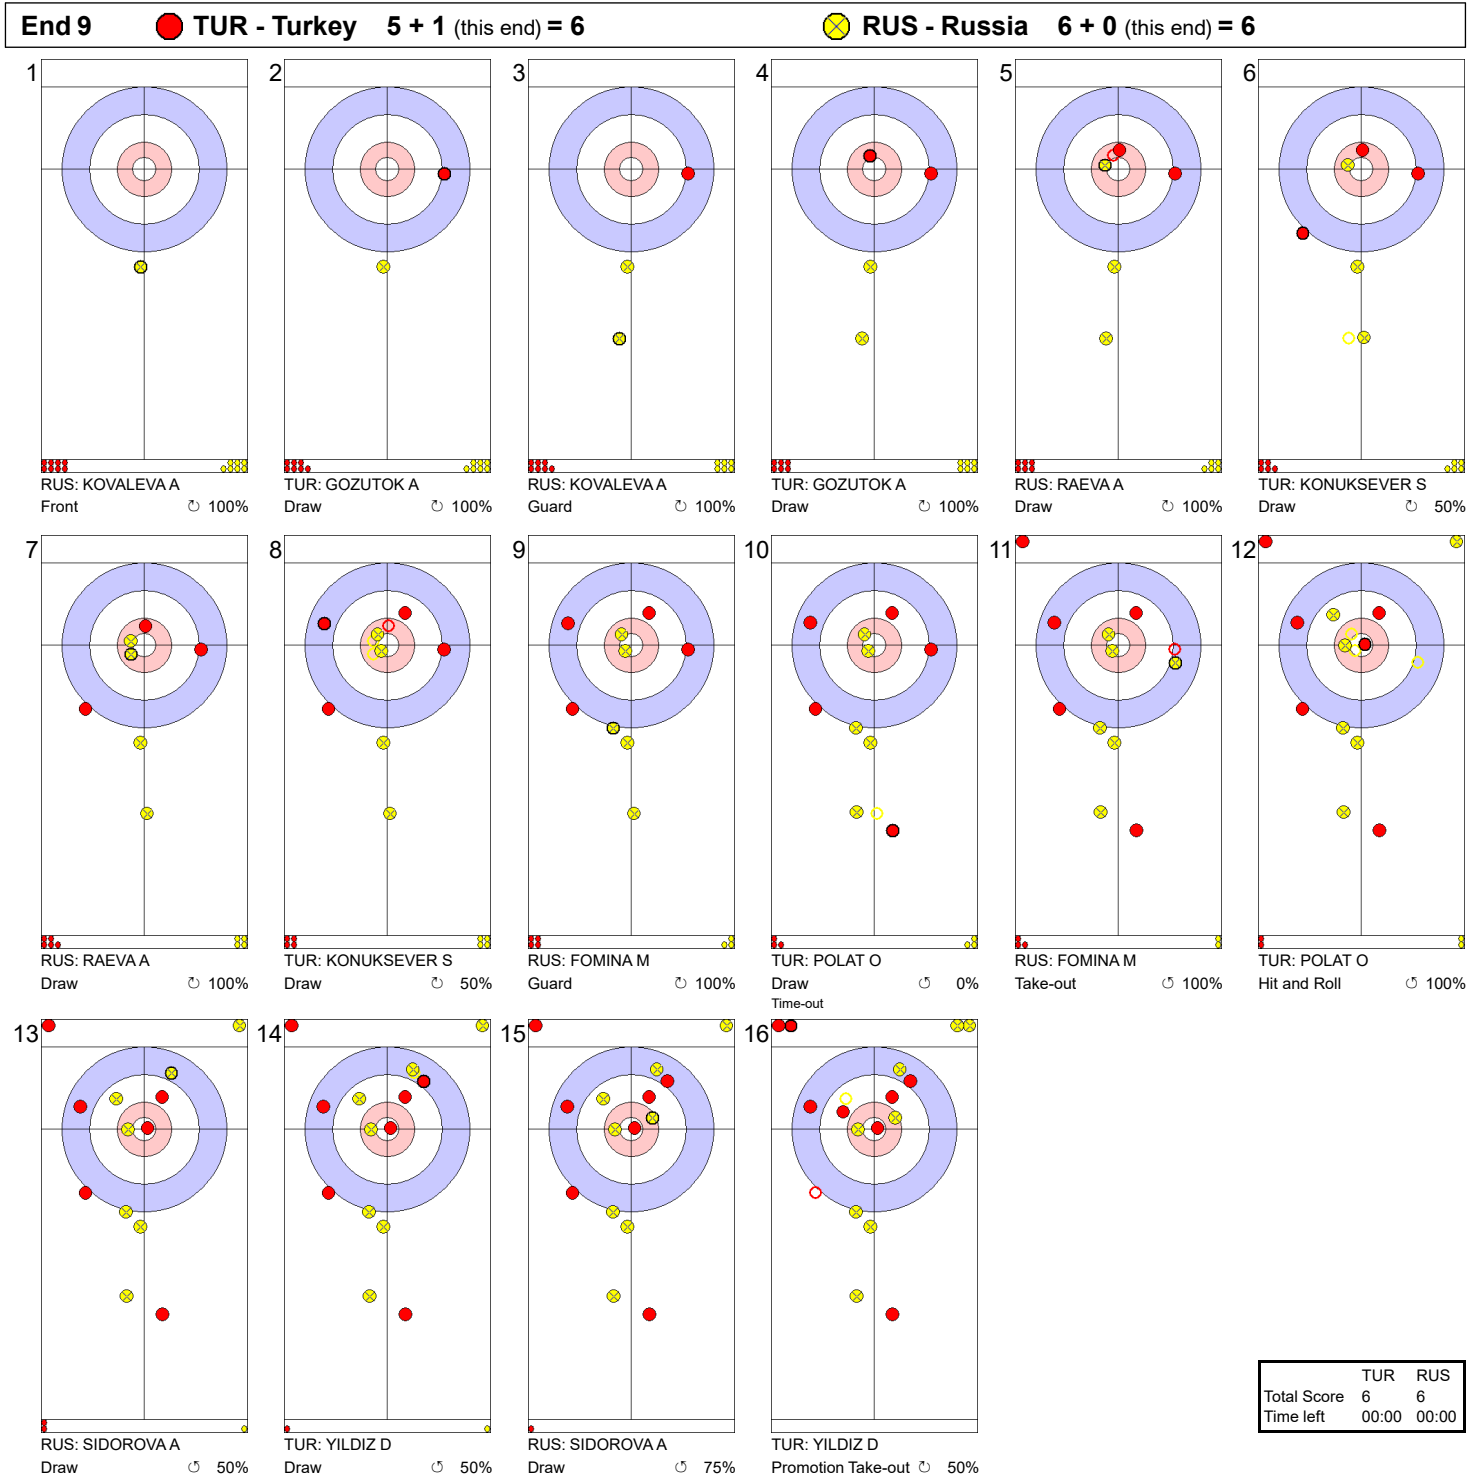

End 3 ● TUR - Turkey 1 + 0 (this end) = 1			● RUS - Russia 1 + 0 (this end) = 1		
1 	2 	3 	4 	5 	6
7 	8 	9 	10 	11 	12
13 	14 	15 	16 		

	TUR	RUS
Total Score	1	1
Time left	00:00	00:00

Legend:
 Clockwise Counter-clockwise - Not considered

Game - Shot by Shot

Legend:
 ↻ Clockwise ↺ Counter-clockwise - Not considered

Game - Shot by Shot

End 5 ● TUR - Turkey 1 + 1 (this end) = 2			● RUS - Russia 3 + 0 (this end) = 3		
1 RUS: KOVALEVA A Draw ⤵ 100%	2 TUR: GOZUTOK A Front ⤵ 100%	3 RUS: KOVALEVA A Raise ⤵ 100%	4 TUR: GOZUTOK A Hit and Roll ⤵ 100%	5 RUS: RAEVA A Clearing ⤵ 100%	6 TUR: KONUKSEVER S Guard ⤵ 50%
7 RUS: RAEVA A Hit and Roll ⤵ 75%	8 TUR: KONUKSEVER S Take-out ⤵ 100%	9 RUS: FOMINA M Take-out ⤵ 100%	10 TUR: POLAT O Take-out ⤵ 50%	11 RUS: FOMINA M Hit and Roll ⤵ 75%	12 TUR: POLAT O Double Take-out ⤵ 50%
13 RUS: SIDOROVA A Draw ⤵ 100%	14 TUR: YILDIZ D Draw ⤵ 100%	15 RUS: SIDOROVA A Take-out ⤵ 100%	16 TUR: YILDIZ D Draw ⤵ 100%		

	TUR	RUS
Total Score	2	3
Time left	00:00	00:00

Legend:
 ⤵ Clockwise ⤴ Counter-clockwise - Not considered

Game - Shot by Shot

Legend:
 Clockwise
 Counter-clockwise
 - Not considered

Game - Shot by Shot

	TUR	RUS
Total Score	5	6
Time left	00:00	00:00

Legend:
 ⌚ Clockwise ⌚ Counter-clockwise - Not considered

Game - Shot by Shot

	TUR	RUS
Total Score	6	6
Time left	00:00	00:00

Legend:
 ↻ Clockwise ↺ Counter-clockwise - Not considered

Game - Shot by Shot

Legend:
 ↻ Clockwise ↺ Counter-clockwise - Not considered