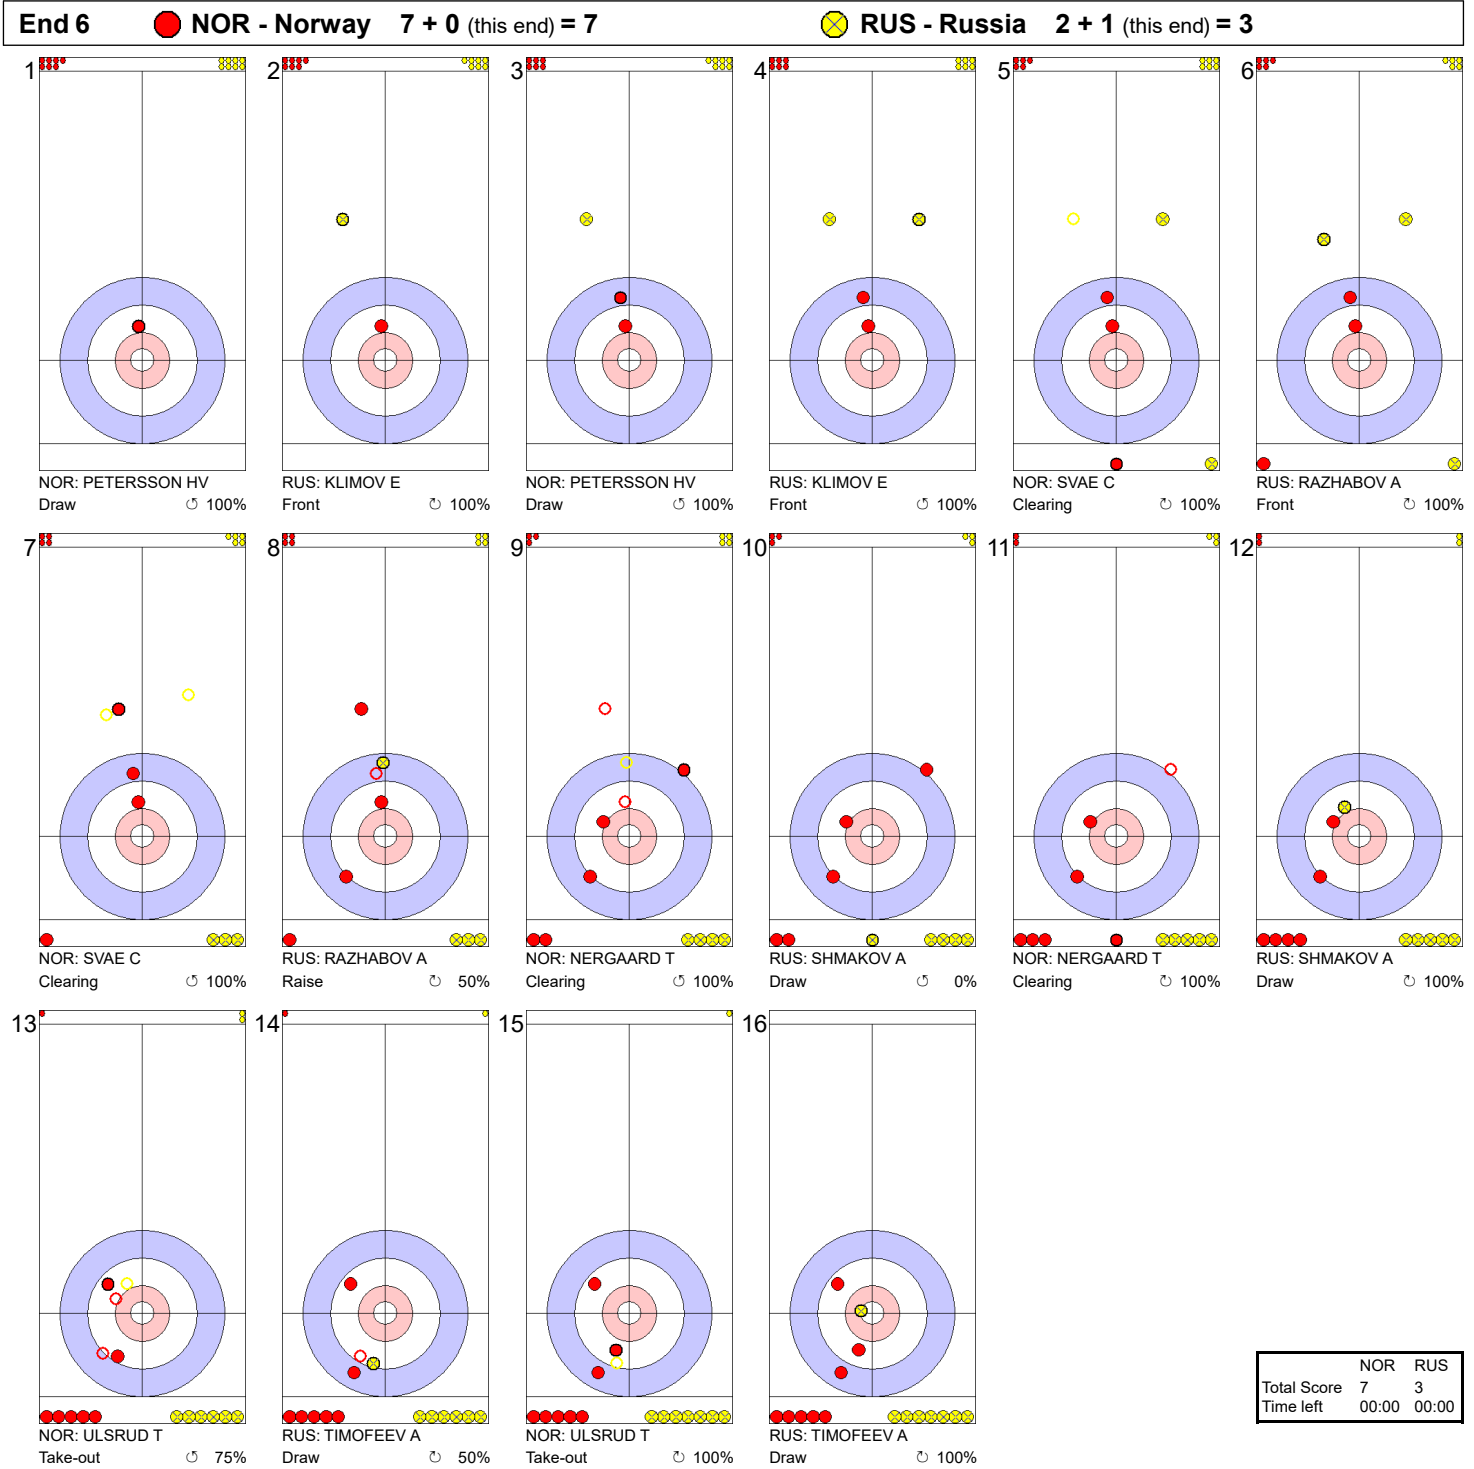

Game - Shot by Shot

End 1 ● **NOR - Norway** 0 + 0 (this end) = 0 ⊗ **RUS - Russia** 0 + 1 (this end) = 1

	NOR	RUS
Total Score	0	1
Time left	00:00	00:00

Legend:
 ↻ Clockwise ↺ Counter-clockwise - Not considered

Game - Shot by Shot

Legend:
 ↻ Clockwise ↺ Counter-clockwise - Not considered

Game - Shot by Shot

Legend:
 ⌚ Clockwise ⌚ Counter-clockwise - Not considered

Game - Shot by Shot

Legend:
 ↻ Clockwise ↺ Counter-clockwise - Not considered

Game - Shot by Shot

Legend:
 ↻ Clockwise ↺ Counter-clockwise - Not considered

Game - Shot by Shot

Legend:
 ↻ Clockwise ↺ Counter-clockwise - Not considered

Game - Shot by Shot

Legend:
 ↻ Clockwise ↺ Counter-clockwise - Not considered