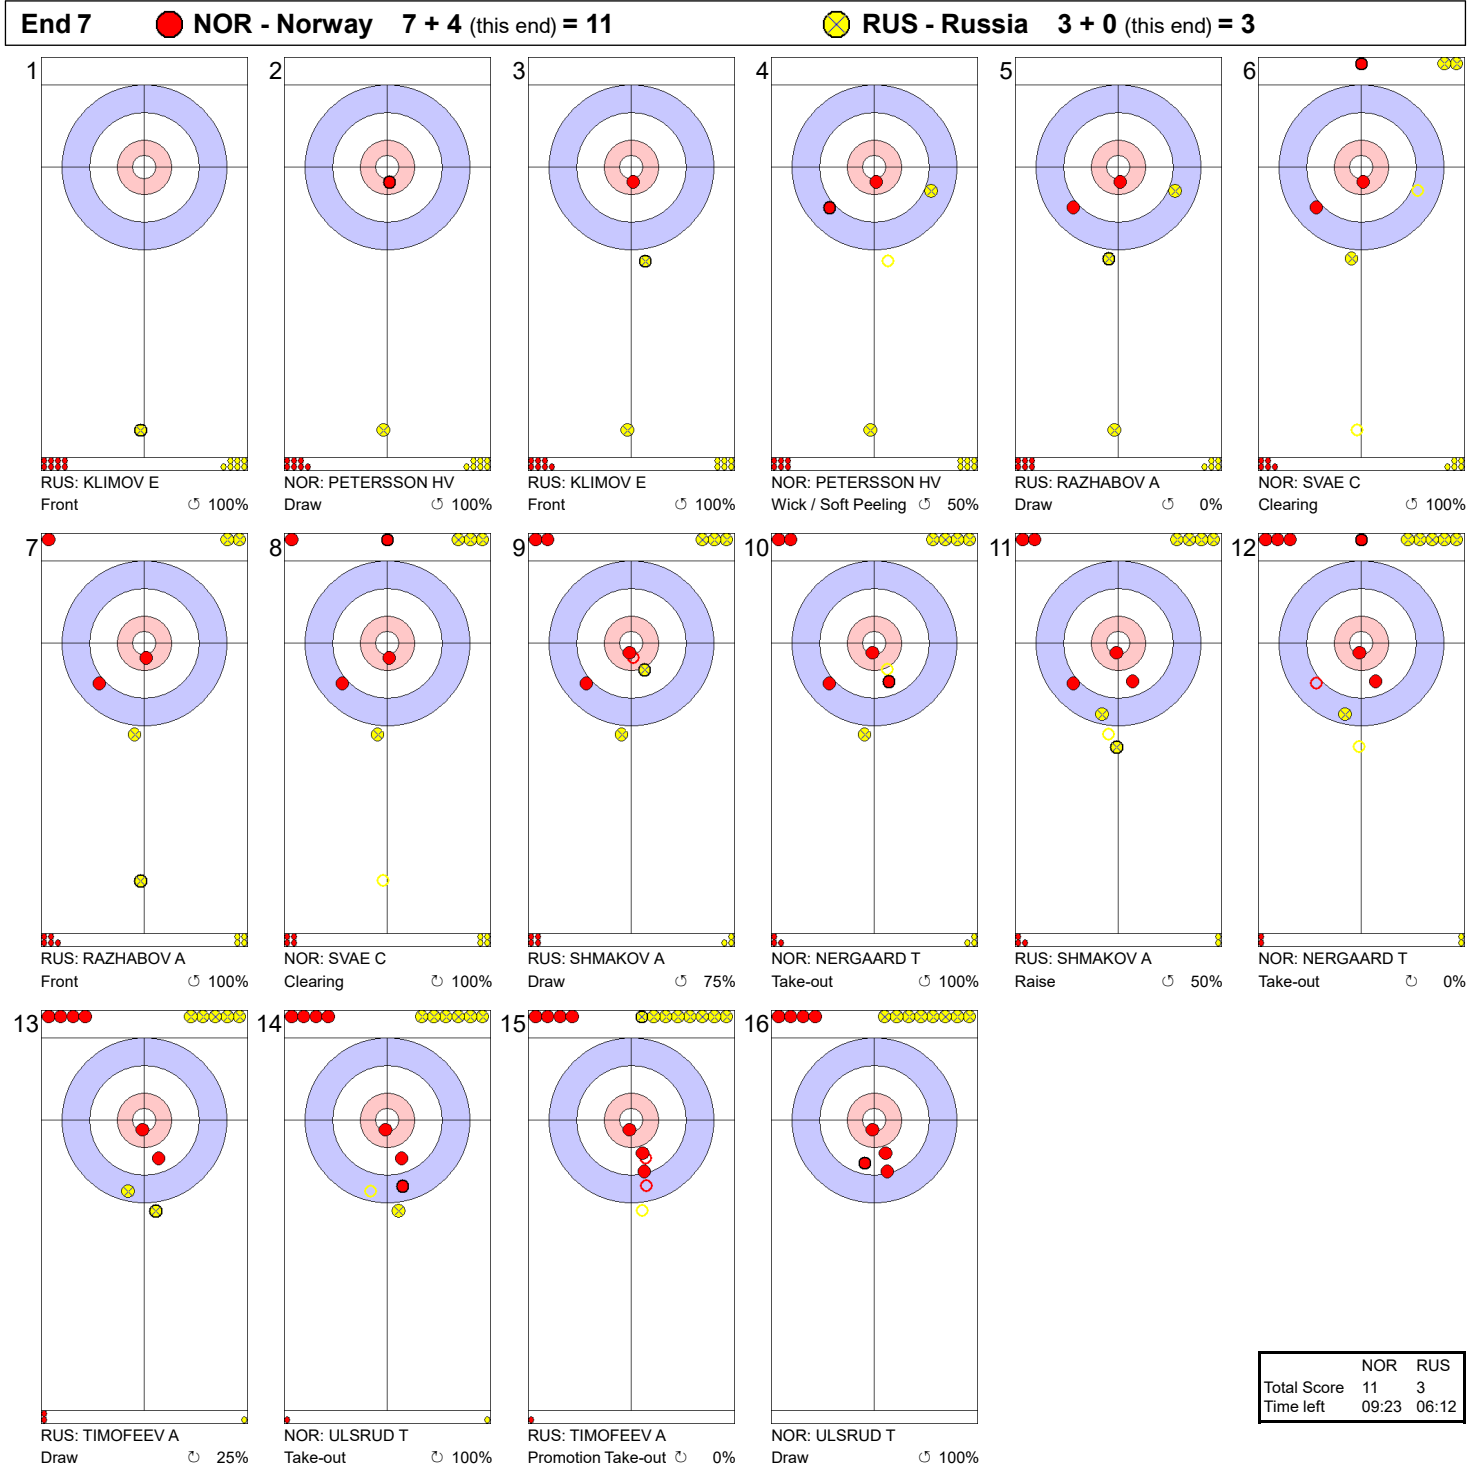

Game - Shot by Shot

End 1 ● **NOR - Norway** 0 + 0 (this end) = 0 ⊗ **RUS - Russia** 0 + 1 (this end) = 1

	NOR	RUS
Total Score	0	1
Time left	00:00	00:00

Legend:
 ↻ Clockwise ↺ Counter-clockwise - Not considered

Game - Shot by Shot

Legend:
 ↻ Clockwise ↺ Counter-clockwise - Not considered

Game - Shot by Shot

Legend:
 ⌚ Clockwise ⌚ Counter-clockwise - Not considered

Game - Shot by Shot

Legend:
 ↻ Clockwise ↺ Counter-clockwise - Not considered

Game - Shot by Shot

Legend:
 ↻ Clockwise ↺ Counter-clockwise - Not considered

Game - Shot by Shot

Legend:
 ↻ Clockwise ↺ Counter-clockwise - Not considered

Game - Shot by Shot

Legend:
 ↻ Clockwise ↺ Counter-clockwise - Not considered