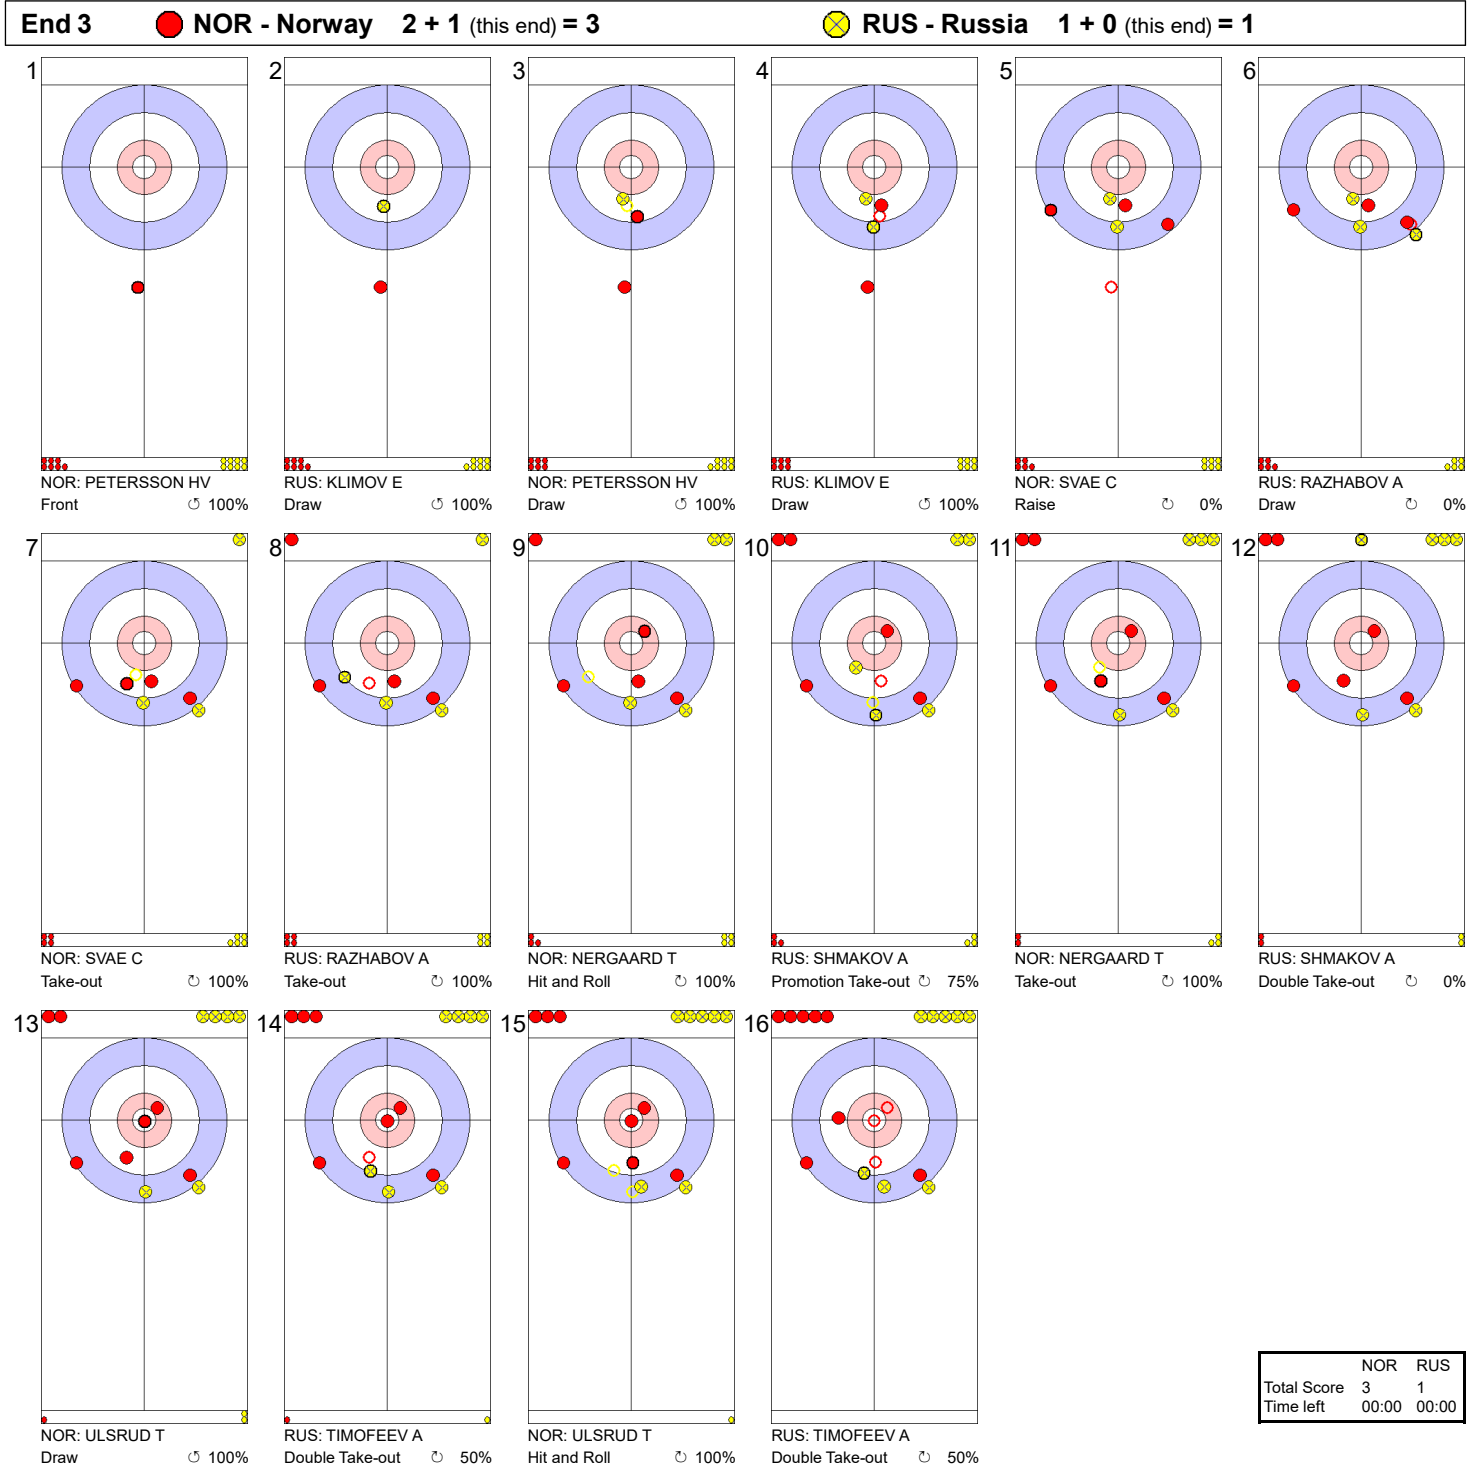

Game - Shot by Shot

End 1 ● **NOR - Norway** 0 + 0 (this end) = 0 ⊗ **RUS - Russia** 0 + 1 (this end) = 1

	NOR	RUS
Total Score	0	1
Time left	00:00	00:00

Legend:
 ↻ Clockwise ↺ Counter-clockwise - Not considered

Game - Shot by Shot

Legend:
 ↻ Clockwise ↺ Counter-clockwise - Not considered

Game - Shot by Shot

Legend:
 ⌚ Clockwise ⌚ Counter-clockwise - Not considered

Game - Shot by Shot

Legend:
 ↻ Clockwise ↺ Counter-clockwise - Not considered

Game - Shot by Shot

Legend:
 ↻ Clockwise ↺ Counter-clockwise - Not considered

Game - Shot by Shot

Legend:
 ↻ Clockwise ↺ Counter-clockwise - Not considered

Game - Shot by Shot

Legend:
 ↻ Clockwise ↺ Counter-clockwise - Not considered