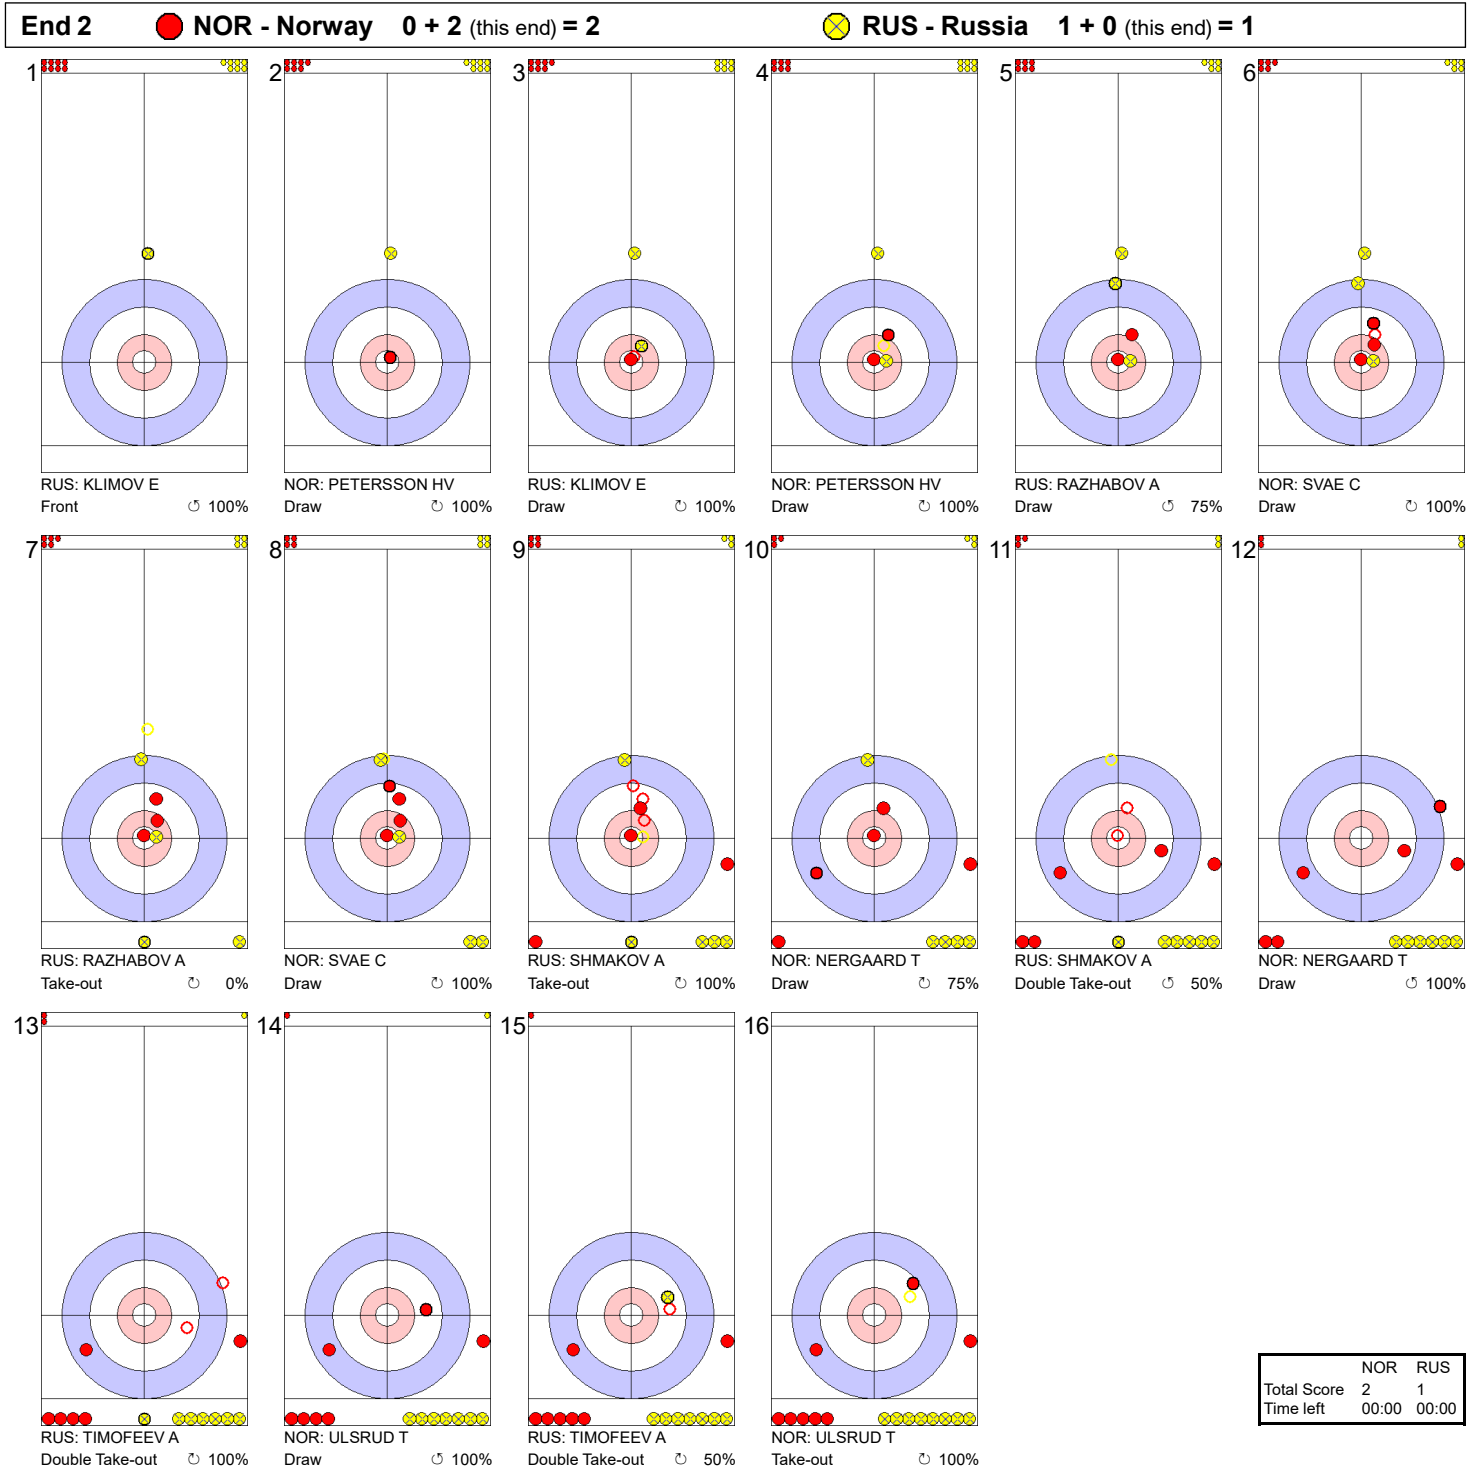

Game - Shot by Shot

End 1 ● **NOR - Norway** 0 + 0 (this end) = 0 ⊗ **RUS - Russia** 0 + 1 (this end) = 1

	NOR	RUS
Total Score	0	1
Time left	00:00	00:00

Legend:
 ↻ Clockwise ↺ Counter-clockwise - Not considered

Game - Shot by Shot

Legend:
 ↻ Clockwise ↺ Counter-clockwise - Not considered

Game - Shot by Shot

Legend:
 ⌚ Clockwise ⌚ Counter-clockwise - Not considered

Game - Shot by Shot

Legend:
 ↻ Clockwise ↺ Counter-clockwise - Not considered

Game - Shot by Shot

Legend:
 ↻ Clockwise ↺ Counter-clockwise - Not considered

Game - Shot by Shot

Legend:
 ↻ Clockwise ↺ Counter-clockwise - Not considered

Game - Shot by Shot

Legend:
 ↻ Clockwise ↺ Counter-clockwise - Not considered