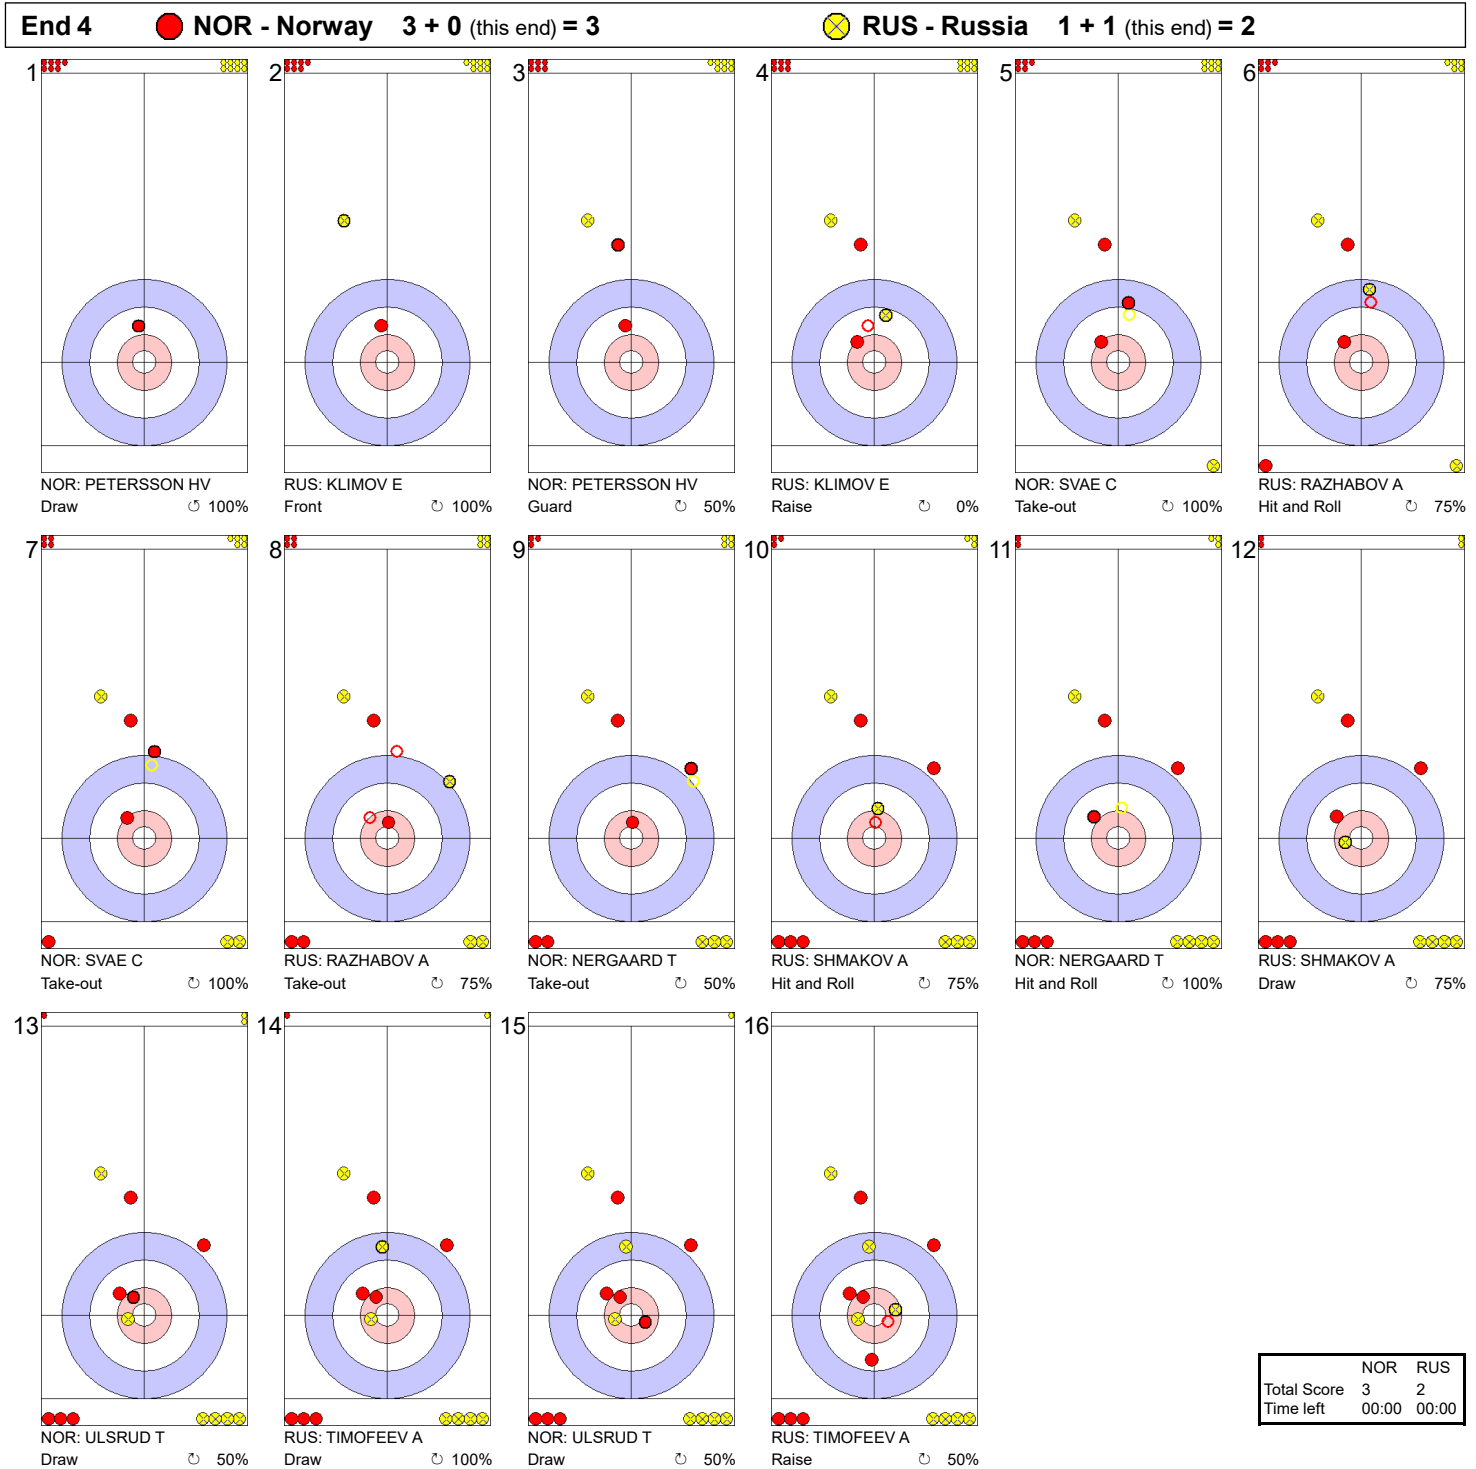

Game - Shot by Shot

End 1 ● **NOR - Norway** 0 + 0 (this end) = 0 ⊗ **RUS - Russia** 0 + 1 (this end) = 1

	NOR	RUS
Total Score	0	1
Time left	00:00	00:00

Legend:
 ↻ Clockwise ↺ Counter-clockwise - Not considered

Game - Shot by Shot

Legend:
 ↻ Clockwise ↺ Counter-clockwise - Not considered

Game - Shot by Shot

Legend:
 ⌚ Clockwise ⌚ Counter-clockwise - Not considered

Game - Shot by Shot

Legend:
 ↻ Clockwise ↺ Counter-clockwise - Not considered

Game - Shot by Shot

Legend:
 ↻ Clockwise ↺ Counter-clockwise - Not considered

Game - Shot by Shot

Legend:
 ↻ Clockwise ↺ Counter-clockwise - Not considered

Game - Shot by Shot

Legend:
 ↻ Clockwise ↺ Counter-clockwise - Not considered