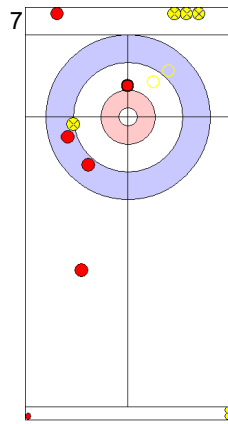

FRI 28 APR 2017  
Start Time 16:00

**World Mixed Doubles Curling Championship 2017**  
ATB Centre

**B-side Quarter-finals - Sheet C**

**Game - Shot by Shot**

**End 6**   ● **RUS - Russia**   **3 + 0 (this end) = 3**   ● **IRL - Ireland**   **3 + 2 (this end) = 5**

Prepositioned stones

RUS: KRUSHELNITCKII A  
Draw   ⌚ 3

IRL: FYFE A  
Draw   ⌚ 3

RUS: BRYZGALOVA A  
Raise   ⌚ 2

IRL: FYFE N  
Take-out   ⌚ 4

RUS: BRYZGALOVA A  
Double Take-out   ⌚ 2

IRL: FYFE N  
Draw   ⌚ 3

RUS: BRYZGALOVA A  
Double Take-out   ⌚ 4

IRL: FYFE N  
Take-out   ⌚ 4

RUS: KRUSHELNITCKII A  
Take-out   ⌚ 4

IRL: FYFE A  
Take-out   ⌚ 4

	RUS	IRL
Total Score	3	5
Time left	00:00	00:00

**Game - Shot by Shot**