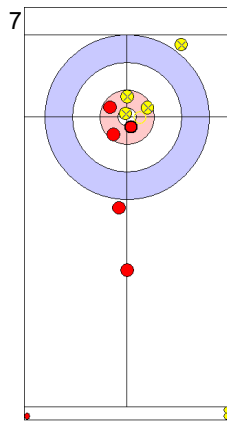

**WMDCC 2017**  
Lethbridge, Alberta, Canada

FRI 28 APR 2017  
Start Time 16:00

**World Mixed Doubles Curling Championship 2017**  
ATB Centre

**B-side Quarter-finals - Sheet C**

**Game - Shot by Shot**

**End 2**   ● **RUS - Russia**   **2 + 0 (this end) = 2**   ● **IRL - Ireland**   **0 + 1 (this end) = 1**

Prepositioned stones

RUS: KRUSHELNITCKII A  
Draw   ⌚ 4

IRL: FYFE A  
Draw   ⌚ 4

RUS: BRYZGALOVA A  
Draw   ⌚ 1

IRL: FYFE N  
Raise   ⌚ 4

RUS: BRYZGALOVA A  
Raise   ⌚ 4

IRL: FYFE N  
Draw   ⌚ 4

RUS: BRYZGALOVA A  
Draw   ⌚ 4

IRL: FYFE N  
Guard   ⌚ 4

RUS: KRUSHELNITCKII A  
Raise   ⌚ 4

IRL: FYFE A  
Through   ⌚ X

	RUS	IRL
Total Score	2	1
Time left	00:00	00:00

**Game - Shot by Shot**

	RUS	IRL
Total Score	2	2
Time left	00:00	00:00