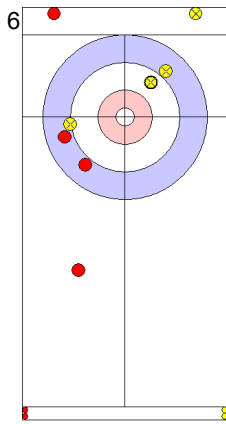

FRI 28 APR 2017  
Start Time 16:00

**World Mixed Doubles Curling Championship 2017**  
ATB Centre

**B-side Quarter-finals - Sheet C**

**Game - Shot by Shot**

**End 6**   ● **RUS - Russia**   **3 + 0 (this end) = 3**   ● **IRL - Ireland**   **3 + 2 (this end) = 5**

Prepositioned stones

RUS: KRUSHELNITCKII A  
Draw   ⌚ 3

IRL: FYFE A  
Draw   ⌚ 3

RUS: BRYZGALOVA A  
Raise   ⌚ 2

IRL: FYFE N  
Take-out   ⌚ 4

RUS: BRYZGALOVA A  
Double Take-out   ⌚ 2

IRL: FYFE N  
Draw   ⌚ 3

RUS: BRYZGALOVA A  
Double Take-out   ⌚ 4

IRL: FYFE N  
Take-out   ⌚ 4

RUS: KRUSHELNITCKII A  
Take-out   ⌚ 4

IRL: FYFE A  
Take-out   ⌚ 4

	RUS	IRL
Total Score	3	5
Time left	00:00	00:00

**Game - Shot by Shot**