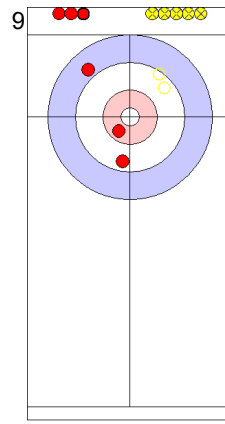

IRL: FYFE A  
Draw   ⌚ 4

RUS: BRYZGALOVA A  
Draw   ⌚ 4

IRL: FYFE N  
Raise   ⌚ 4

RUS: BRYZGALOVA A  
Guard  
Time-out   ⌚ 4

IRL: FYFE N  
Clearing   ⌚ 2

RUS: BRYZGALOVA A  
Guard   ⌚ 4

IRL: FYFE N  
Double Take-out  
Time-out   ⌚ 2

RUS: KRUSHELNITCKII A  
Take-out   ⌚ 4

**Note:**  
Shot Success Points:  
4 = 100%  
3 = 75%  
2 = 50%  
1 = 25%  
0 = 0%  
X = not considered  
  
Rotation:  
⌚ Clockwise  
⌚ Counter-clockwise

	RUS	IRL
Total Score	7	5
Time left	02:41	01:54