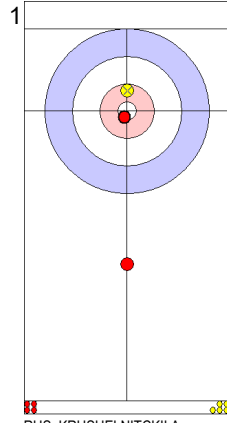

RUS: KRUSHELNITCKII A
Draw   ⌚ 4