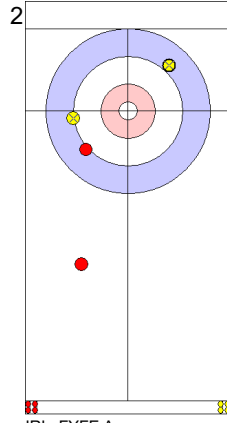

IRL: FYFE A
Draw   ⌚ 3