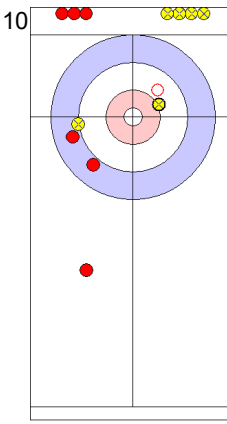

FRI 28 APR 2017  
Start Time 16:00

**World Mixed Doubles Curling Championship 2017**  
ATB Centre

**B-side Quarter-finals - Sheet C**

**Game - Shot by Shot**

**End 6**   ● **RUS - Russia**   **3 + 0 (this end) = 3**   ● **IRL - Ireland**   **3 + 2 (this end) = 5**

Prepositioned stones

RUS: KRUSHELNITCKII A  
Draw   ⌚ 3

IRL: FYFE A  
Draw   ⌚ 3

RUS: BRYZGALOVA A  
Raise   ⌚ 2

IRL: FYFE N  
Take-out   ⌚ 4

RUS: BRYZGALOVA A  
Double Take-out   ⌚ 2

IRL: FYFE N  
Draw   ⌚ 3

RUS: BRYZGALOVA A  
Double Take-out   ⌚ 4

IRL: FYFE N  
Take-out   ⌚ 4

RUS: KRUSHELNITCKII A  
Take-out   ⌚ 4

IRL: FYFE A  
Take-out   ⌚ 4

	RUS	IRL
Total Score	3	5
Time left	00:00	00:00

**Game - Shot by Shot**