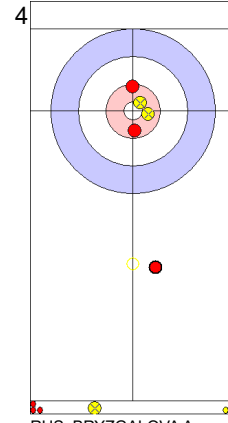

**Game - Shot by Shot**

**End 4**   ● **RUS - Russia**   **2 + 0 (this end) = 2**   ● **IRL - Ireland**   **2 + 1 (this end) = 3**

Prepositioned stones

IRL: FYFE A  
Draw   ⌚ 4

RUS: KRUSHELNITCKII A  
Draw   ⌚ 4

IRL: FYFE N  
Draw   ⌚ 4

RUS: BRYZGALOVAA  
Double Take-out   ⌚ 2

IRL: FYFE N  
Guard   ⌚ 4

RUS: BRYZGALOVAA  
Double Take-out   ⌚ 2

IRL: FYFE N  
Guard   ⌚ 0

RUS: BRYZGALOVA A  
Take-out   ⌚ 2

IRL: FYFE A  
Draw   ⌚ 4