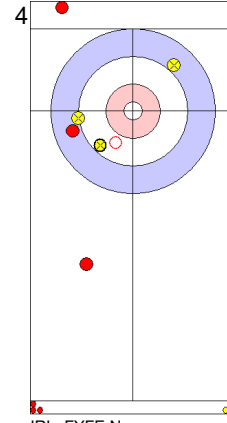

FRI 28 APR 2017  
Start Time 16:00

**World Mixed Doubles Curling Championship 2017**  
ATB Centre

**B-side Quarter-finals - Sheet C**

**Game - Shot by Shot**

**End 6**   ● **RUS - Russia**   **3 + 0 (this end) = 3**   ● **IRL - Ireland**   **3 + 2 (this end) = 5**

Prepositioned stones

RUS: KRUSHELNITCKII A  
Draw   ⌚ 3

IRL: FYFE A  
Draw   ⌚ 3

RUS: BRYZGALOVA A  
Raise   ⌚ 2

IRL: FYFE N  
Take-out   ⌚ 4

RUS: BRYZGALOVA A  
Double Take-out   ⌚ 2

IRL: FYFE N  
Draw   ⌚ 3