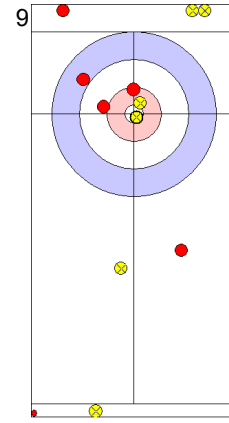

IRL: FYFE N  
Draw   ⌚ 4

RUS: BRYZGALOVAA  
Double Take-out   ⌚ 2

IRL: FYFE N  
Guard   ⌚ 4

RUS: BRYZGALOVAA  
Double Take-out   ⌚ 2

IRL: FYFE N  
Guard   ⌚ 0

RUS: BRYZGALOVA A  
Take-out   ⌚ 2

IRL: FYFE A  
Draw   ⌚ 4

RUS: KRUSHELNITCKII A  
Double Take-out   ⌚ 1

	RUS	IRL
Total Score	2	3
Time left	00:00	00:00

**Game - Shot by Shot**

	RUS	IRL
Total Score	3	3
Time left	00:00	00:00

**WMDCC 2017**  
Lethbridge, Alberta, Canada