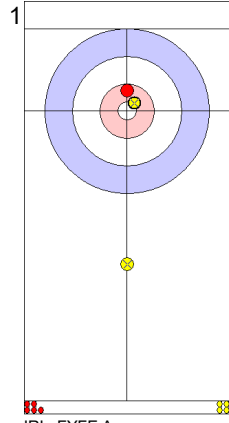

IRL: FYFE A
Draw   ⌚ 4