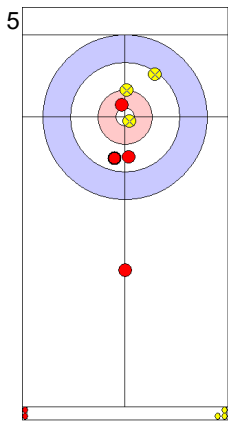

	RUS	IRL
Total Score	7	5
Time left	00:00	00:00

**Game - Shot by Shot**

**End 8**   ● **RUS - Russia**   **7 + X (this end) = 7**   ● **IRL - Ireland**   **5 + X (this end) = 5**

Prepositioned stones

RUS: KRUSHELNITCKII A  
Draw   ⌚ 4

IRL: FYFE A  
Draw   ⌚ 4

RUS: BRYZGALOVA A  
Draw   ⌚ 4

IRL: FYFE N  
Raise   ⌚ 4

RUS: BRYZGALOVA A  
Guard  
Time-out   ⌚ 4

IRL: FYFE N  
Clearing   ⌚ 2

RUS: BRYZGALOVA A  
Guard   ⌚ 4

IRL: FYFE N  
Double Take-out  
Time-out   ⌚ 2

RUS: KRUSHELNITCKII A  
Take-out   ⌚ 4

**Note:**  
Shot Success Points:  
4 = 100%  
3 = 75%  
2 = 50%  
1 = 25%  
0 = 0%  
X = not considered  
  
Rotation:  
⌚ Clockwise  
⌚ Counter-clockwise

	RUS	IRL
Total Score	7	5
Time left	02:41	01:54