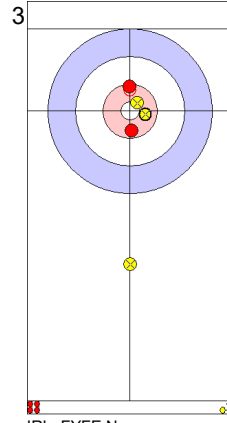

**Game - Shot by Shot**

**End 4**   ● **RUS - Russia**   **2 + 0 (this end) = 2**   ● **IRL - Ireland**   **2 + 1 (this end) = 3**

Prepositioned stones

IRL: FYFE A  
Draw   ⌚ 4

RUS: KRUSHELNITCKII A  
Draw   ⌚ 4

IRL: FYFE N  
Draw   ⌚ 4

RUS: BRYZGALOVAA  
Double Take-out   ⌚ 2

IRL: FYFE N  
Guard   ⌚ 4

RUS: BRYZGALOVAA  
Double Take-out   ⌚ 2

IRL: FYFE N  
Guard   ⌚ 0

RUS: BRYZGALOVA A  
Take-out   ⌚ 2

IRL: FYFE A  
Draw   ⌚ 4