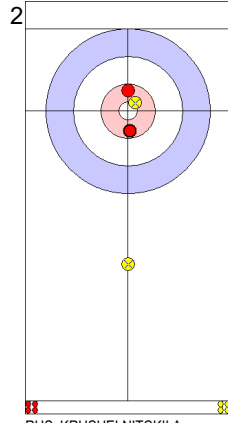

**Game - Shot by Shot**

**End 4**   ● **RUS - Russia**   **2 + 0 (this end) = 2**   ● **IRL - Ireland**   **2 + 1 (this end) = 3**

Prepositioned stones

IRL: FYFE A  
Draw   ⌚ 4

RUS: KRUSHELNITCKII A  
Draw   ⌚ 4

IRL: FYFE N  
Draw   ⌚ 4

RUS: BRYZGALOVAA  
Double Take-out   ⌚ 2

IRL: FYFE N  
Guard   ⌚ 4

RUS: BRYZGALOVAA  
Double Take-out   ⌚ 2

IRL: FYFE N  
Guard   ⌚ 0

RUS: BRYZGALOVA A  
Take-out   ⌚ 2

IRL: FYFE A  
Draw   ⌚ 4