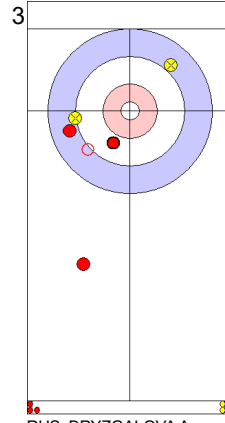

RUS: BRYZGALOVA A
Raise   ⌚ 2