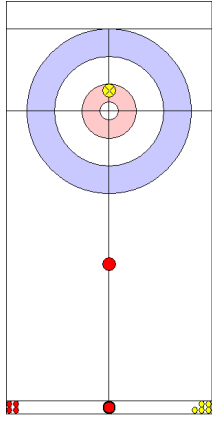

**WMDCC 2017**  
Lethbridge, Alberta, Canada

FRI 28 APR 2017  
Start Time 16:00

**World Mixed Doubles Curling Championship 2017**  
ATB Centre

**B-side Quarter-finals - Sheet C**

**Game - Shot by Shot**

	RUS	IRL
Total Score	2	0
Time left	00:00	00:00

**WMDCC 2017**  
Lethbridge, Alberta, Canada

FRI 28 APR 2017  
Start Time 16:00

**World Mixed Doubles Curling Championship 2017**  
ATB Centre

**B-side Quarter-finals - Sheet C**

**Game - Shot by Shot**

**End 2**   ● **RUS - Russia**   **2 + 0 (this end) = 2**   ● **IRL - Ireland**   **0 + 1 (this end) = 1**