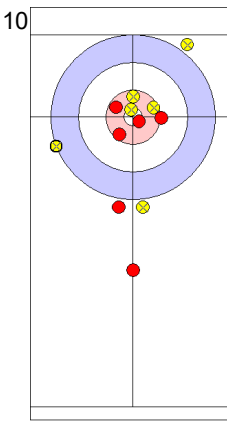

**WMDCC 2017**  
Lethbridge, Alberta, Canada

FRI 28 APR 2017  
Start Time 16:00

**World Mixed Doubles Curling Championship 2017**  
ATB Centre

**B-side Quarter-finals - Sheet C**

**Game - Shot by Shot**

**End 2**   ● **RUS - Russia**   **2 + 0 (this end) = 2**   ● **IRL - Ireland**   **0 + 1 (this end) = 1**

Prepositioned stones

RUS: KRUSHELNITCKII A  
Draw   ⌚ 4

IRL: FYFE A  
Draw   ⌚ 4

RUS: BRYZGALOVA A  
Draw   ⌚ 1

IRL: FYFE N  
Raise   ⌚ 4

RUS: BRYZGALOVA A  
Raise   ⌚ 4

IRL: FYFE N  
Draw   ⌚ 4

RUS: BRYZGALOVA A  
Draw   ⌚ 4

IRL: FYFE N  
Guard   ⌚ 4

RUS: KRUSHELNITCKII A  
Raise   ⌚ 4

IRL: FYFE A  
Through   ⌚ X

	RUS	IRL
Total Score	2	1
Time left	00:00	00:00

**Game - Shot by Shot**

	RUS	IRL
Total Score	2	2
Time left	00:00	00:00