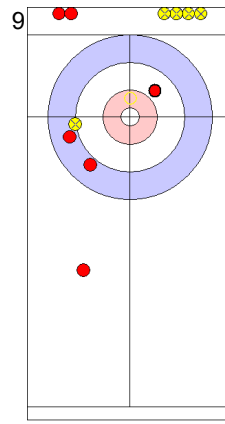

RUS: KRUSHELNITCKII A
Take-out   ⌚ 4