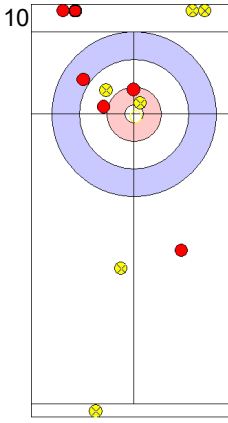

IRL: FYFE N  
Draw   ⌚ 4

RUS: BRYZGALOVAA  
Double Take-out   ⌚ 2

IRL: FYFE N  
Guard   ⌚ 4

RUS: BRYZGALOVAA  
Double Take-out   ⌚ 2

IRL: FYFE N  
Guard   ⌚ 0

RUS: BRYZGALOVA A  
Take-out   ⌚ 2

IRL: FYFE A  
Draw   ⌚ 4

RUS: KRUSHELNITCKII A  
Double Take-out   ⌚ 1

	RUS	IRL
Total Score	2	3
Time left	00:00	00:00

**Game - Shot by Shot**

	RUS	IRL
Total Score	3	3
Time left	00:00	00:00

**WMDCC 2017**  
Lethbridge, Alberta, Canada