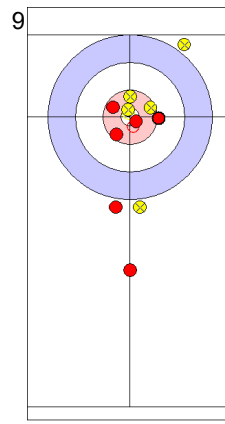

**WMDCC 2017**  
Lethbridge, Alberta, Canada

FRI 28 APR 2017  
Start Time 16:00

**World Mixed Doubles Curling Championship 2017**  
ATB Centre

**B-side Quarter-finals - Sheet C**

**Game - Shot by Shot**

**End 2**   ● **RUS - Russia**   **2 + 0 (this end) = 2**   ● **IRL - Ireland**   **0 + 1 (this end) = 1**

Prepositioned stones

RUS: KRUSHELNITCKII A  
Draw   ⌚ 4

IRL: FYFE A  
Draw   ⌚ 4

RUS: BRYZGALOVA A  
Draw   ⌚ 1

IRL: FYFE N  
Raise   ⌚ 4

RUS: BRYZGALOVA A  
Raise   ⌚ 4

IRL: FYFE N  
Draw   ⌚ 4

RUS: BRYZGALOVA A  
Draw   ⌚ 4

IRL: FYFE N  
Guard   ⌚ 4

RUS: KRUSHELNITCKII A  
Raise   ⌚ 4

IRL: FYFE A  
Through   ⌚ X

	RUS	IRL
Total Score	2	1
Time left	00:00	00:00

**Game - Shot by Shot**

	RUS	IRL
Total Score	2	2
Time left	00:00	00:00