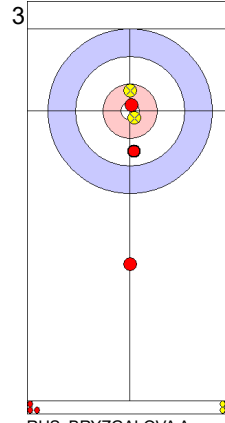

	RUS	IRL
Total Score	7	5
Time left	00:00	00:00

**Game - Shot by Shot**

**End 8**   ● **RUS - Russia**   **7 + X (this end) = 7**   ● **IRL - Ireland**   **5 + X (this end) = 5**

Prepositioned stones

RUS: KRUSHELNITCKII A  
Draw   ⌚ 4

IRL: FYFE A  
Draw   ⌚ 4

RUS: BRYZGALOVA A  
Draw   ⌚ 4

IRL: FYFE N  
Raise   ⌚ 4

RUS: BRYZGALOVA A  
Guard  
Time-out   ⌚ 4

IRL: FYFE N  
Clearing   ⌚ 2

RUS: BRYZGALOVA A  
Guard   ⌚ 4

IRL: FYFE N  
Double Take-out  
Time-out   ⌚ 2

RUS: KRUSHELNITCKII A  
Take-out   ⌚ 4

**Note:**  
Shot Success Points:  
4 = 100%  
3 = 75%  
2 = 50%  
1 = 25%  
0 = 0%  
X = not considered  
  
Rotation:  
⌚ Clockwise  
⌚ Counter-clockwise

	RUS	IRL
Total Score	7	5
Time left	02:41	01:54