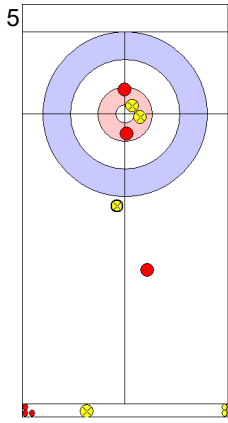

**Game - Shot by Shot**

**End 4**   ● **RUS - Russia**   **2 + 0 (this end) = 2**   ● **IRL - Ireland**   **2 + 1 (this end) = 3**

Prepositioned stones

IRL: FYFE A  
Draw   ⌚ 4

RUS: KRUSHELNITCKII A  
Draw   ⌚ 4

IRL: FYFE N  
Draw   ⌚ 4

RUS: BRYZGALOVAA  
Double Take-out   ⌚ 2

IRL: FYFE N  
Guard   ⌚ 4

RUS: BRYZGALOVAA  
Double Take-out   ⌚ 2

IRL: FYFE N  
Guard   ⌚ 0

RUS: BRYZGALOVA A  
Take-out   ⌚ 2

IRL: FYFE A  
Draw   ⌚ 4