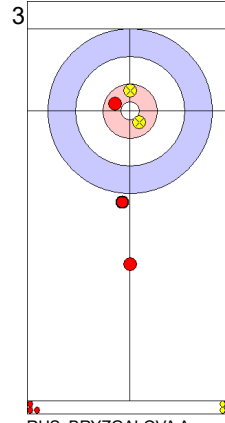

RUS: BRYZGALOVA A
Draw   ⌚ 1