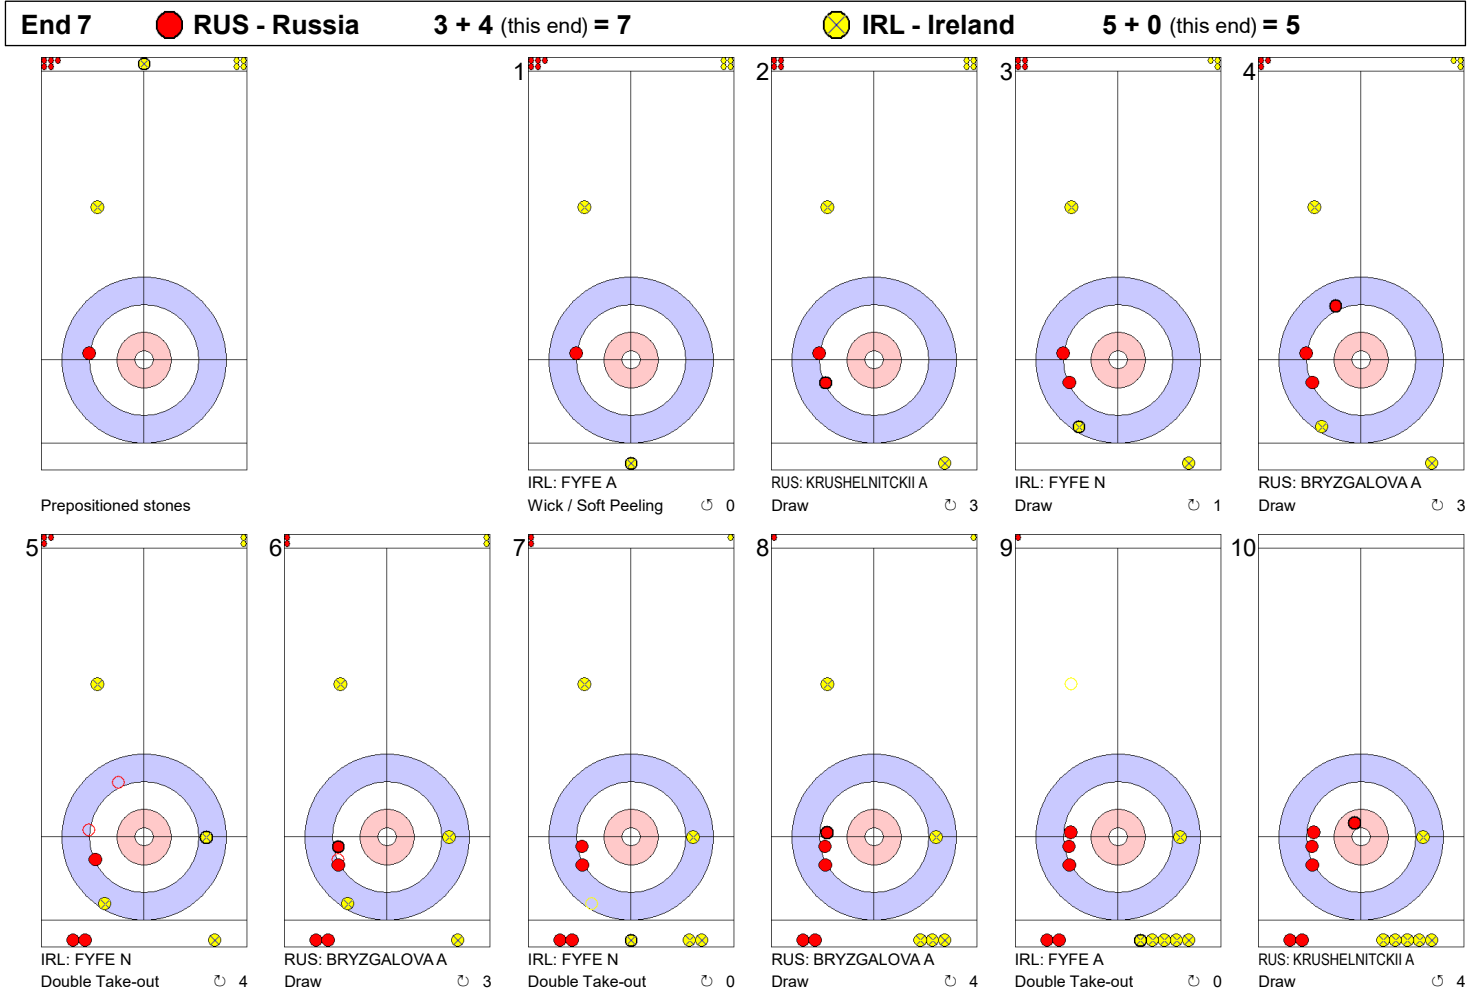

RUS: BRYZGALOVA A  
Double Take-out   ⌚ 4

IRL: FYFE N  
Take-out   ⌚ 4

RUS: KRUSHELNITCKII A  
Take-out   ⌚ 4

IRL: FYFE A  
Take-out   ⌚ 4

	RUS	IRL
Total Score	3	5
Time left	00:00	00:00

**Game - Shot by Shot**

	RUS	IRL
Total Score	7	5
Time left	00:00	00:00

**Game - Shot by Shot**

**End 8**   ● **RUS - Russia**   **7 + X (this end) = 7**   ● **IRL - Ireland**   **5 + X (this end) = 5**

Prepositioned stones

RUS: KRUSHELNITCKII A  
Draw   ⌚ 4

IRL: FYFE A  
Draw   ⌚ 4

RUS: BRYZGALOVA A  
Draw   ⌚ 4

IRL: FYFE N  
Raise   ⌚ 4

RUS: BRYZGALOVA A  
Guard  
Time-out   ⌚ 4

IRL: FYFE N  
Clearing   ⌚ 2

RUS: BRYZGALOVA A  
Guard   ⌚ 4

IRL: FYFE N  
Double Take-out  
Time-out   ⌚ 2

RUS: KRUSHELNITCKII A  
Take-out   ⌚ 4

**Note:**  
Shot Success Points:  
4 = 100%  
3 = 75%  
2 = 50%  
1 = 25%  
0 = 0%  
X = not considered  
  
Rotation:  
⌚ Clockwise  
⌚ Counter-clockwise

	RUS	IRL
Total Score	7	5
Time left	02:41	01:54