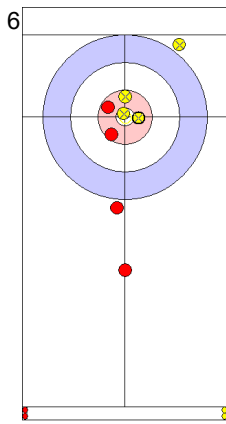

**WMDCC 2017**  
Lethbridge, Alberta, Canada

FRI 28 APR 2017  
Start Time 16:00

**World Mixed Doubles Curling Championship 2017**  
ATB Centre

**B-side Quarter-finals - Sheet C**

**Game - Shot by Shot**

**End 2**   ● **RUS - Russia**   **2 + 0 (this end) = 2**   ● **IRL - Ireland**   **0 + 1 (this end) = 1**

Prepositioned stones

RUS: KRUSHELNITCKII A  
Draw   ⌚ 4

IRL: FYFE A  
Draw   ⌚ 4

RUS: BRYZGALOVA A  
Draw   ⌚ 1

IRL: FYFE N  
Raise   ⌚ 4

RUS: BRYZGALOVA A  
Raise   ⌚ 4

IRL: FYFE N  
Draw   ⌚ 4

RUS: BRYZGALOVA A  
Draw   ⌚ 4

IRL: FYFE N  
Guard   ⌚ 4

RUS: KRUSHELNITCKII A  
Raise   ⌚ 4

IRL: FYFE A  
Through   ⌚ X

	RUS	IRL
Total Score	2	1
Time left	00:00	00:00

**Game - Shot by Shot**

	RUS	IRL
Total Score	2	2
Time left	00:00	00:00