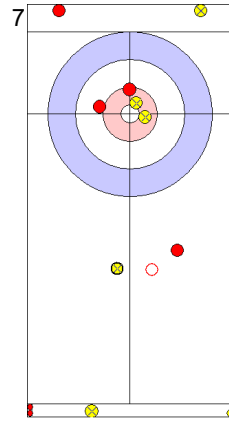

IRL: FYFE N  
Draw   ⌚ 4

RUS: BRYZGALOVAA  
Double Take-out   ⌚ 2

IRL: FYFE N  
Guard   ⌚ 4

RUS: BRYZGALOVAA  
Double Take-out   ⌚ 2

IRL: FYFE N  
Guard   ⌚ 0

RUS: BRYZGALOVA A  
Take-out   ⌚ 2

IRL: FYFE A  
Draw   ⌚ 4

RUS: KRUSHELNITCKII A  
Double Take-out   ⌚ 1

	RUS	IRL
Total Score	2	3
Time left	00:00	00:00

**Game - Shot by Shot**

	RUS	IRL
Total Score	3	3
Time left	00:00	00:00

**WMDCC 2017**  
Lethbridge, Alberta, Canada