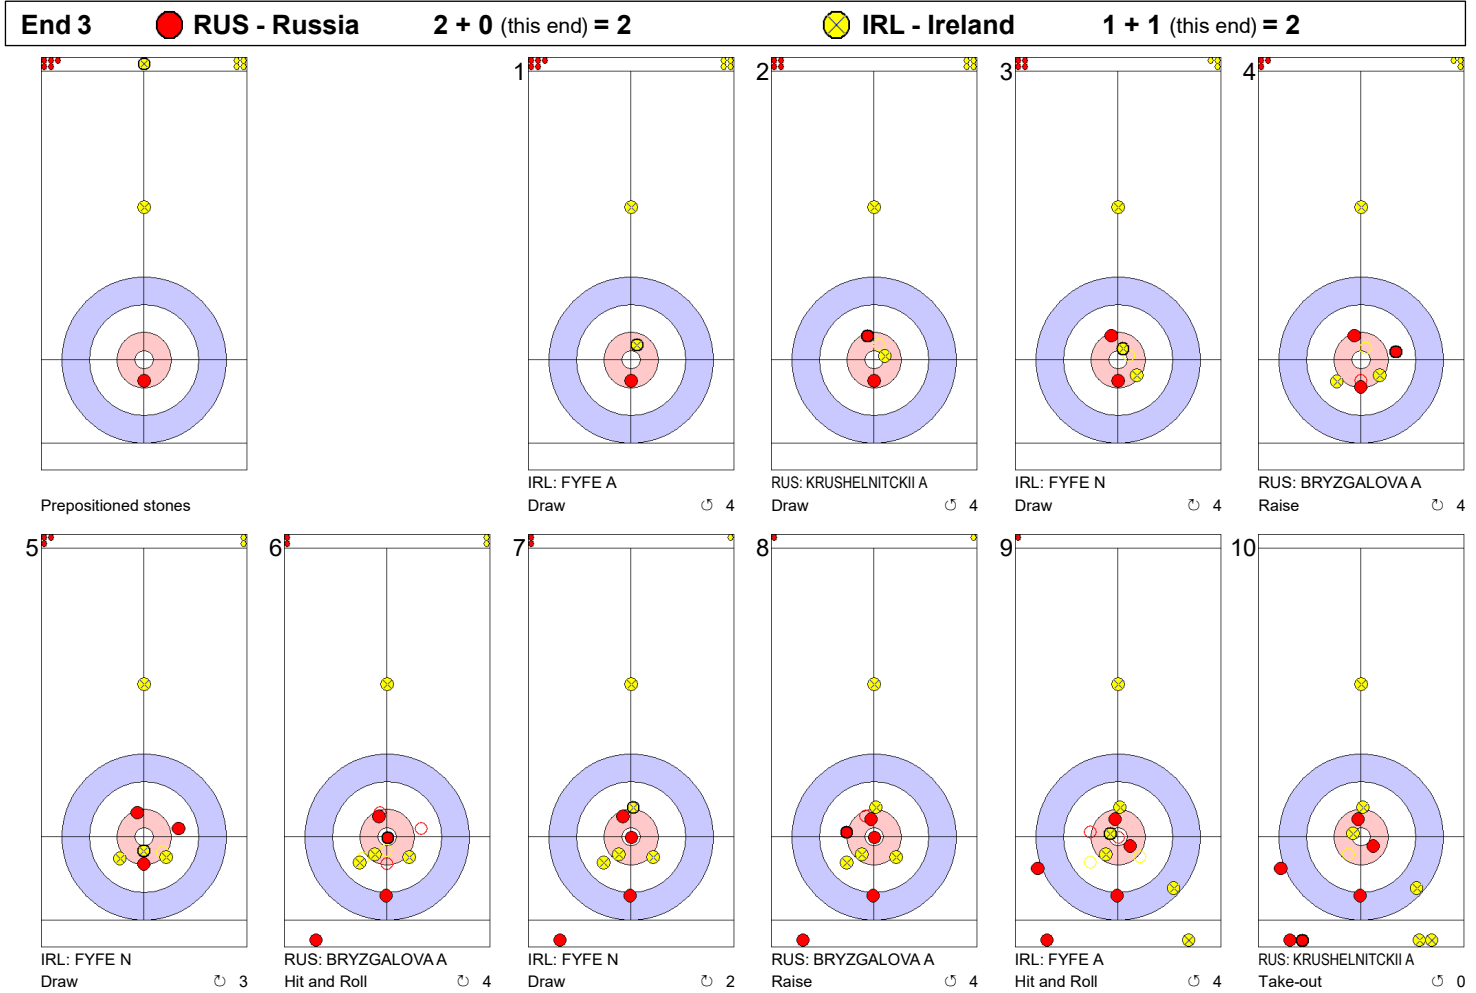

Game - Shot by Shot

	RUS	IRL
Total Score	2	2
Time left	00:00	00:00