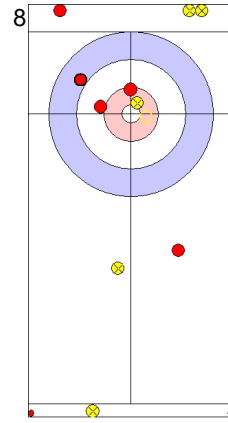

IRL: FYFE N  
Draw   ⌚ 4

RUS: BRYZGALOVAA  
Double Take-out   ⌚ 2

IRL: FYFE N  
Guard   ⌚ 4

RUS: BRYZGALOVAA  
Double Take-out   ⌚ 2

IRL: FYFE N  
Guard   ⌚ 0

RUS: BRYZGALOVA A  
Take-out   ⌚ 2

IRL: FYFE A  
Draw   ⌚ 4

RUS: KRUSHELNITCKII A  
Double Take-out   ⌚ 1

	RUS	IRL
Total Score	2	3
Time left	00:00	00:00

**Game - Shot by Shot**

	RUS	IRL
Total Score	3	3
Time left	00:00	00:00

**WMDCC 2017**  
Lethbridge, Alberta, Canada