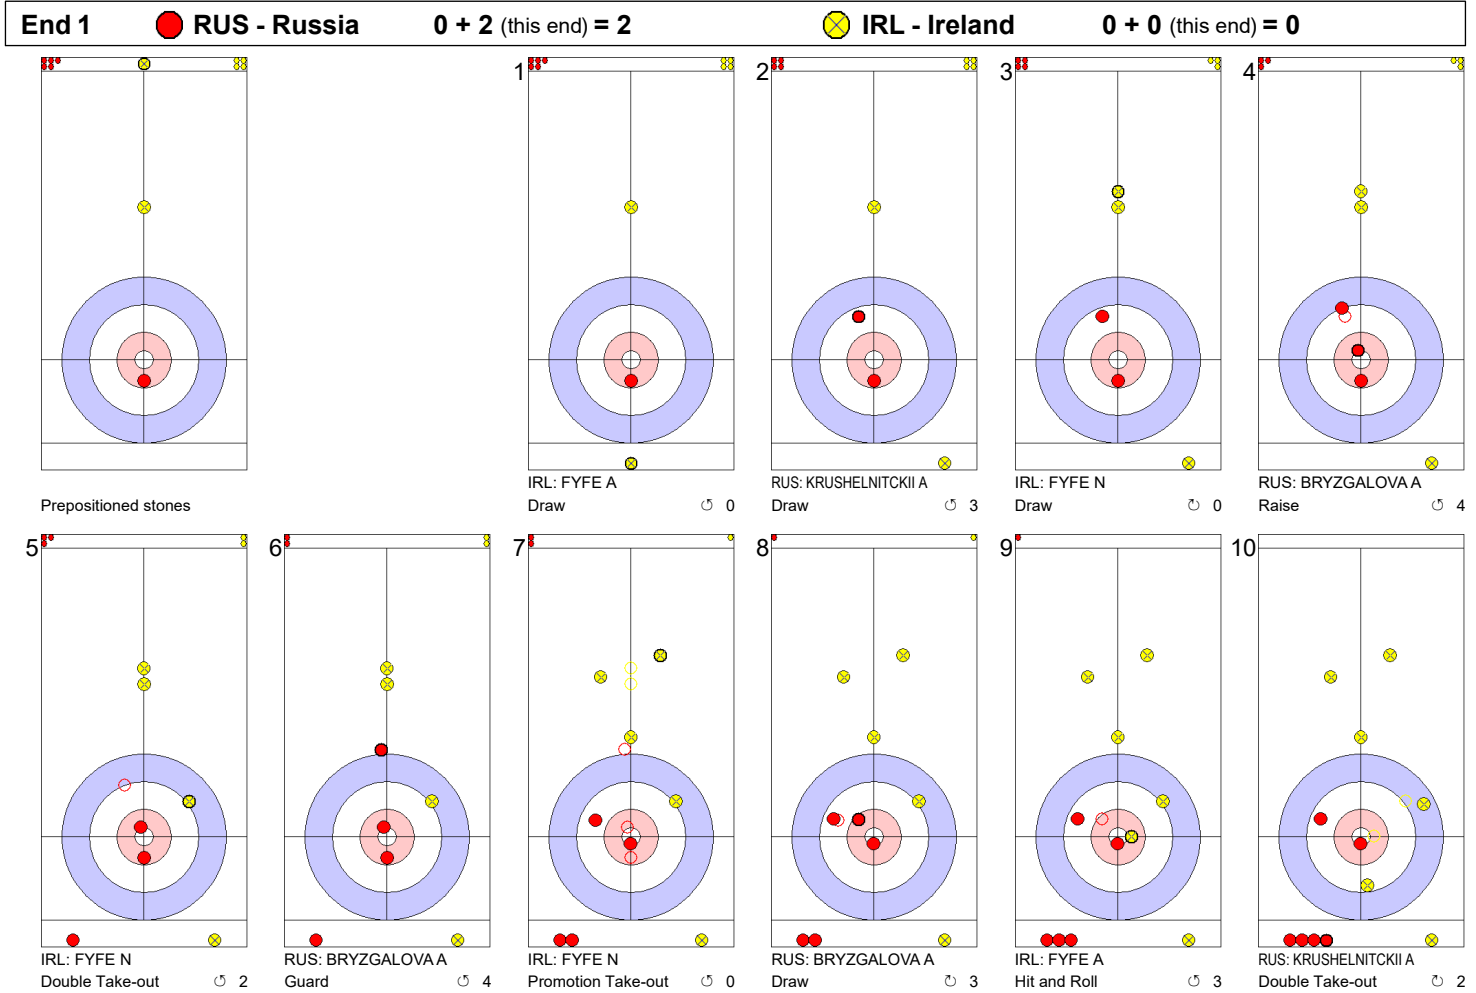

**WMDCC 2017**  
Lethbridge, Alberta, Canada

FRI 28 APR 2017  
Start Time 16:00

**World Mixed Doubles Curling Championship 2017**  
ATB Centre

**B-side Quarter-finals - Sheet C**

**Game - Shot by Shot**

	RUS	IRL
Total Score	2	0
Time left	00:00	00:00

**WMDCC 2017**  
Lethbridge, Alberta, Canada

FRI 28 APR 2017  
Start Time 16:00

**World Mixed Doubles Curling Championship 2017**  
ATB Centre

**B-side Quarter-finals - Sheet C**

**Game - Shot by Shot**

**End 2**   ● **RUS - Russia**   **2 + 0 (this end) = 2**   ● **IRL - Ireland**   **0 + 1 (this end) = 1**