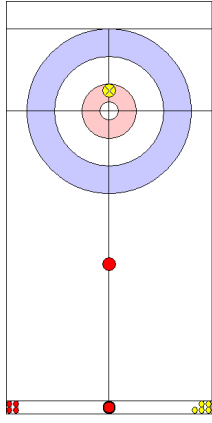

Game - Shot by Shot

End 8   ● **RUS - Russia**   **7 + X (this end) = 7**   ● **IRL - Ireland**   **5 + X (this end) = 5**

Prepositioned stones