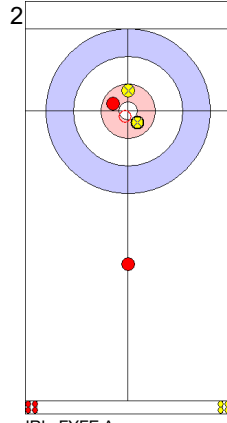

IRL: FYFE A
Draw   ⌚ 4