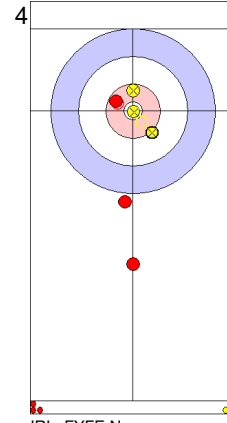

**WMDCC 2017**  
Lethbridge, Alberta, Canada

FRI 28 APR 2017  
Start Time 16:00

**World Mixed Doubles Curling Championship 2017**  
ATB Centre

**B-side Quarter-finals - Sheet C**

**Game - Shot by Shot**

**End 2**   ● **RUS - Russia**   **2 + 0 (this end) = 2**   ● **IRL - Ireland**   **0 + 1 (this end) = 1**

Prepositioned stones

RUS: KRUSHELNITCKII A  
Draw   ⌚ 4

IRL: FYFE A  
Draw   ⌚ 4

RUS: BRYZGALOVA A  
Draw   ⌚ 1

IRL: FYFE N  
Raise   ⌚ 4

RUS: BRYZGALOVA A  
Raise   ⌚ 4

IRL: FYFE N  
Draw   ⌚ 4

RUS: BRYZGALOVA A  
Draw   ⌚ 4