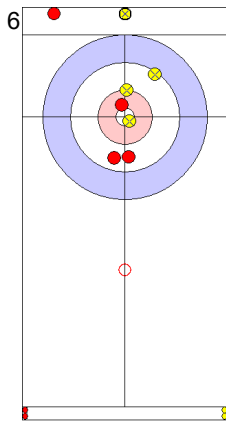

IRL: FYFE A  
Draw   ⌚ 4

RUS: BRYZGALOVA A  
Draw   ⌚ 4

IRL: FYFE N  
Raise   ⌚ 4

RUS: BRYZGALOVA A  
Guard  
Time-out   ⌚ 4

IRL: FYFE N  
Clearing   ⌚ 2

RUS: BRYZGALOVA A  
Guard   ⌚ 4

IRL: FYFE N  
Double Take-out  
Time-out   ⌚ 2

RUS: KRUSHELNITCKII A  
Take-out   ⌚ 4

**Note:**  
Shot Success Points:  
4 = 100%  
3 = 75%  
2 = 50%  
1 = 25%  
0 = 0%  
X = not considered  
  
Rotation:  
⌚ Clockwise  
⌚ Counter-clockwise

	RUS	IRL
Total Score	7	5
Time left	02:41	01:54