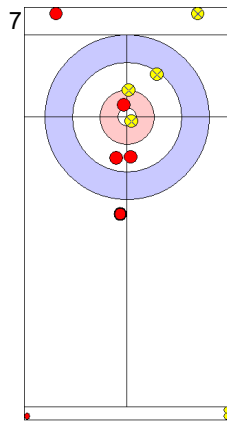

IRL: FYFE A  
Draw   ⌚ 4

RUS: BRYZGALOVA A  
Draw   ⌚ 4

IRL: FYFE N  
Raise   ⌚ 4

RUS: BRYZGALOVA A  
Guard  
Time-out   ⌚ 4

IRL: FYFE N  
Clearing   ⌚ 2

RUS: BRYZGALOVA A  
Guard   ⌚ 4

IRL: FYFE N  
Double Take-out  
Time-out   ⌚ 2

RUS: KRUSHELNITCKII A  
Take-out   ⌚ 4

**Note:**  
Shot Success Points:  
4 = 100%  
3 = 75%  
2 = 50%  
1 = 25%  
0 = 0%  
X = not considered  
  
Rotation:  
⌚ Clockwise  
⌚ Counter-clockwise

	RUS	IRL
Total Score	7	5
Time left	02:41	01:54