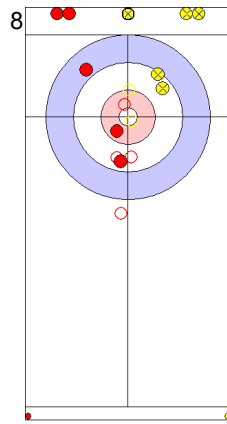

IRL: FYFE A  
Draw   ⌚ 4

RUS: BRYZGALOVA A  
Draw   ⌚ 4

IRL: FYFE N  
Raise   ⌚ 4

RUS: BRYZGALOVA A  
Guard  
Time-out   ⌚ 4

IRL: FYFE N  
Clearing   ⌚ 2

RUS: BRYZGALOVA A  
Guard   ⌚ 4

IRL: FYFE N  
Double Take-out  
Time-out   ⌚ 2

RUS: KRUSHELNITCKII A  
Take-out   ⌚ 4

**Note:**  
Shot Success Points:  
4 = 100%  
3 = 75%  
2 = 50%  
1 = 25%  
0 = 0%  
X = not considered  
  
Rotation:  
⌚ Clockwise  
⌚ Counter-clockwise

	RUS	IRL
Total Score	7	5
Time left	02:41	01:54