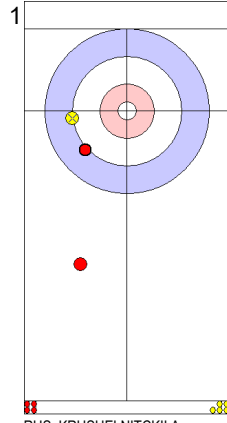

RUS: KRUSHELNITCKII A
Draw   ⌚ 3