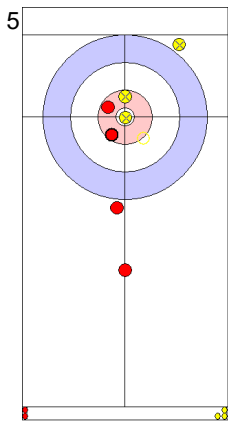

**WMDCC 2017**  
Lethbridge, Alberta, Canada

FRI 28 APR 2017  
Start Time 16:00

**World Mixed Doubles Curling Championship 2017**  
ATB Centre

**B-side Quarter-finals - Sheet C**

**Game - Shot by Shot**

**End 2**   ● **RUS - Russia**   **2 + 0 (this end) = 2**   ● **IRL - Ireland**   **0 + 1 (this end) = 1**

Prepositioned stones

RUS: KRUSHELNITCKII A  
Draw   ⌚ 4

IRL: FYFE A  
Draw   ⌚ 4

RUS: BRYZGALOVA A  
Draw   ⌚ 1

IRL: FYFE N  
Raise   ⌚ 4

RUS: BRYZGALOVA A  
Raise   ⌚ 4

IRL: FYFE N  
Draw   ⌚ 4

RUS: BRYZGALOVA A  
Draw   ⌚ 4

IRL: FYFE N  
Guard   ⌚ 4

RUS: KRUSHELNITCKII A  
Raise   ⌚ 4

IRL: FYFE A  
Through   ⌚ X

	RUS	IRL
Total Score	2	1
Time left	00:00	00:00

**Game - Shot by Shot**

	RUS	IRL
Total Score	2	2
Time left	00:00	00:00