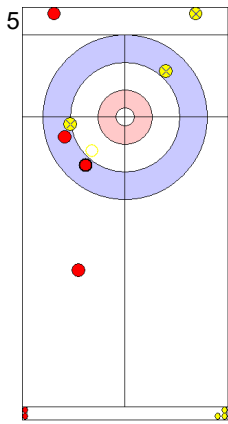

FRI 28 APR 2017  
Start Time 16:00

**World Mixed Doubles Curling Championship 2017**  
ATB Centre

**B-side Quarter-finals - Sheet C**

**Game - Shot by Shot**

**End 6**   ● **RUS - Russia**   **3 + 0 (this end) = 3**   ● **IRL - Ireland**   **3 + 2 (this end) = 5**

Prepositioned stones

RUS: KRUSHELNITCKII A  
Draw   ⌚ 3

IRL: FYFE A  
Draw   ⌚ 3

RUS: BRYZGALOVA A  
Raise   ⌚ 2

IRL: FYFE N  
Take-out   ⌚ 4

RUS: BRYZGALOVA A  
Double Take-out   ⌚ 2

IRL: FYFE N  
Draw   ⌚ 3

RUS: BRYZGALOVA A  
Double Take-out   ⌚ 4

IRL: FYFE N  
Take-out   ⌚ 4

RUS: KRUSHELNITCKII A  
Take-out   ⌚ 4

IRL: FYFE A  
Take-out   ⌚ 4

	RUS	IRL
Total Score	3	5
Time left	00:00	00:00

**Game - Shot by Shot**