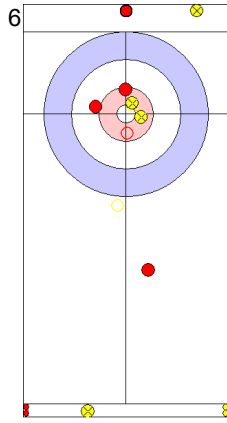

**Game - Shot by Shot**

**End 4**   ● **RUS - Russia**   **2 + 0 (this end) = 2**   ● **IRL - Ireland**   **2 + 1 (this end) = 3**

Prepositioned stones

IRL: FYFE A  
Draw   ⌚ 4

RUS: KRUSHELNITCKII A  
Draw   ⌚ 4

IRL: FYFE N  
Draw   ⌚ 4

RUS: BRYZGALOVAA  
Double Take-out   ⌚ 2

IRL: FYFE N  
Guard   ⌚ 4

RUS: BRYZGALOVAA  
Double Take-out   ⌚ 2

IRL: FYFE N  
Guard   ⌚ 0

RUS: BRYZGALOVA A  
Take-out   ⌚ 2

IRL: FYFE A  
Draw   ⌚ 4