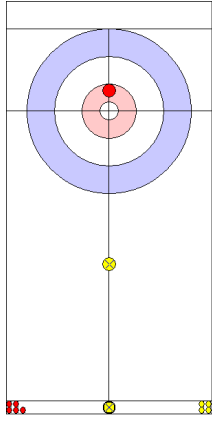

Game - Shot by Shot

End 4   ● **RUS - Russia**   **2 + 0 (this end) = 2**   ● **IRL - Ireland**   **2 + 1 (this end) = 3**

Prepositioned stones