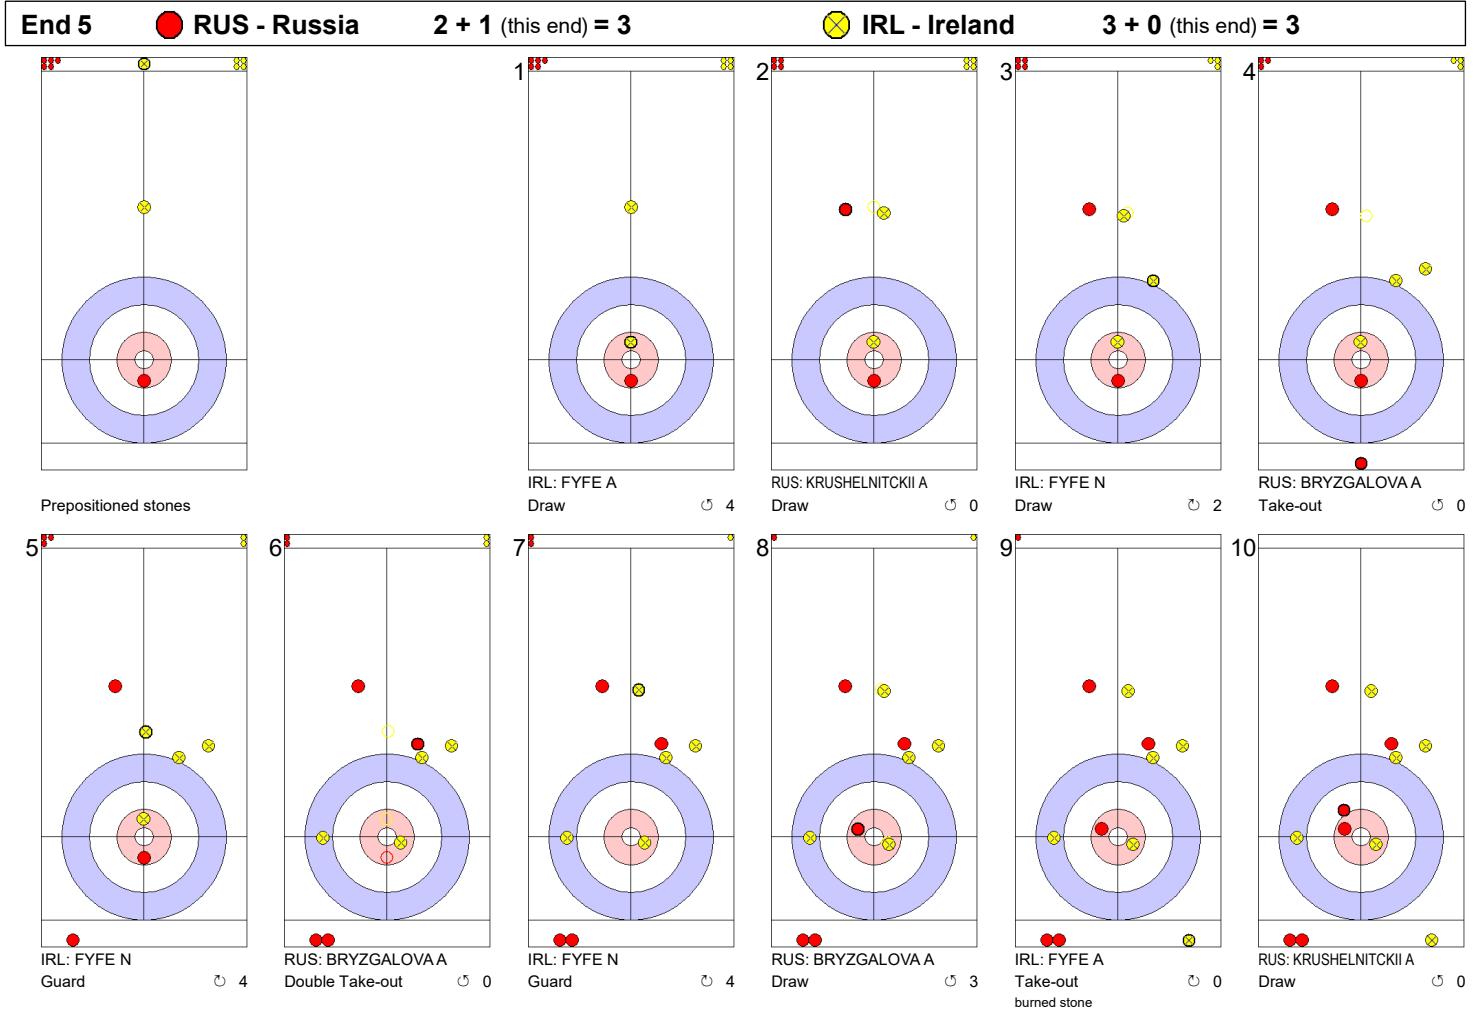

IRL: FYFE N  
Draw   ⌚ 4

RUS: BRYZGALOVAA  
Double Take-out   ⌚ 2

IRL: FYFE N  
Guard   ⌚ 4

RUS: BRYZGALOVAA  
Double Take-out   ⌚ 2

IRL: FYFE N  
Guard   ⌚ 0

RUS: BRYZGALOVA A  
Take-out   ⌚ 2

IRL: FYFE A  
Draw   ⌚ 4

RUS: KRUSHELNITCKII A  
Double Take-out   ⌚ 1

	RUS	IRL
Total Score	2	3
Time left	00:00	00:00

**Game - Shot by Shot**

	RUS	IRL
Total Score	3	3
Time left	00:00	00:00

**WMDCC 2017**  
Lethbridge, Alberta, Canada