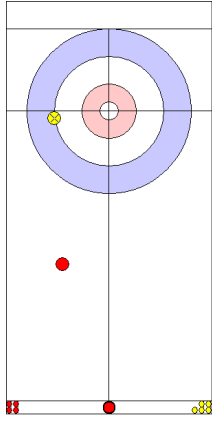

FRI 28 APR 2017  
Start Time 16:00

**World Mixed Doubles Curling Championship 2017**  
ATB Centre

**B-side Quarter-finals - Sheet C**

**Game - Shot by Shot**

**End 6**   ● **RUS - Russia**   **3 + 0 (this end) = 3**   ● **IRL - Ireland**   **3 + 2 (this end) = 5**