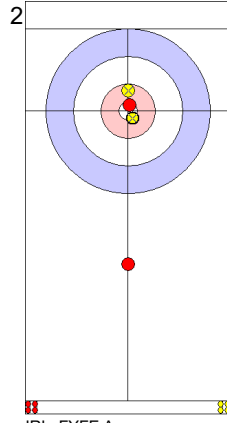

	RUS	IRL
Total Score	7	5
Time left	00:00	00:00

**Game - Shot by Shot**

**End 8**   ● **RUS - Russia**   **7 + X (this end) = 7**   ● **IRL - Ireland**   **5 + X (this end) = 5**

Prepositioned stones

RUS: KRUSHELNITCKII A  
Draw   ⌚ 4

IRL: FYFE A  
Draw   ⌚ 4

RUS: BRYZGALOVA A  
Draw   ⌚ 4

IRL: FYFE N  
Raise   ⌚ 4

RUS: BRYZGALOVA A  
Guard  
Time-out   ⌚ 4

IRL: FYFE N  
Clearing   ⌚ 2

RUS: BRYZGALOVA A  
Guard   ⌚ 4

IRL: FYFE N  
Double Take-out  
Time-out   ⌚ 2

RUS: KRUSHELNITCKII A  
Take-out   ⌚ 4

**Note:**  
Shot Success Points:  
4 = 100%  
3 = 75%  
2 = 50%  
1 = 25%  
0 = 0%  
X = not considered  
  
Rotation:  
⌚ Clockwise  
⌚ Counter-clockwise

	RUS	IRL
Total Score	7	5
Time left	02:41	01:54