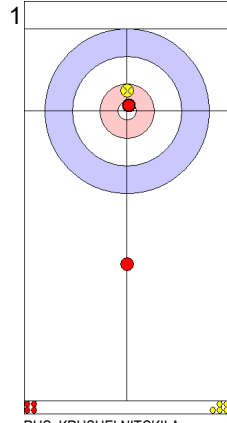

	RUS	IRL
Total Score	7	5
Time left	00:00	00:00

**Game - Shot by Shot**

**End 8**   ● **RUS - Russia**   **7 + X (this end) = 7**   ● **IRL - Ireland**   **5 + X (this end) = 5**

Prepositioned stones

RUS: KRUSHELNITCKII A  
Draw   ⌚ 4

IRL: FYFE A  
Draw   ⌚ 4

RUS: BRYZGALOVA A  
Draw   ⌚ 4

IRL: FYFE N  
Raise   ⌚ 4

RUS: BRYZGALOVA A  
Guard  
Time-out   ⌚ 4

IRL: FYFE N  
Clearing   ⌚ 2

RUS: BRYZGALOVA A  
Guard   ⌚ 4

IRL: FYFE N  
Double Take-out  
Time-out   ⌚ 2

RUS: KRUSHELNITCKII A  
Take-out   ⌚ 4

**Note:**  
Shot Success Points:  
4 = 100%  
3 = 75%  
2 = 50%  
1 = 25%  
0 = 0%  
X = not considered  
  
Rotation:  
⌚ Clockwise  
⌚ Counter-clockwise

	RUS	IRL
Total Score	7	5
Time left	02:41	01:54