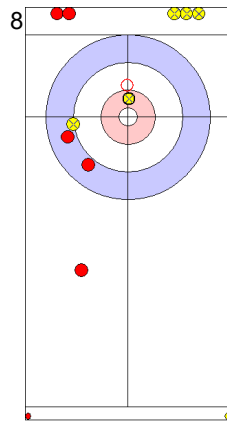

FRI 28 APR 2017  
Start Time 16:00

**World Mixed Doubles Curling Championship 2017**  
ATB Centre

**B-side Quarter-finals - Sheet C**

**Game - Shot by Shot**

**End 6**   ● **RUS - Russia**   **3 + 0 (this end) = 3**   ● **IRL - Ireland**   **3 + 2 (this end) = 5**

Prepositioned stones

RUS: KRUSHELNITCKII A  
Draw   ⌚ 3

IRL: FYFE A  
Draw   ⌚ 3

RUS: BRYZGALOVA A  
Raise   ⌚ 2

IRL: FYFE N  
Take-out   ⌚ 4

RUS: BRYZGALOVA A  
Double Take-out   ⌚ 2

IRL: FYFE N  
Draw   ⌚ 3

RUS: BRYZGALOVA A  
Double Take-out   ⌚ 4

IRL: FYFE N  
Take-out   ⌚ 4

RUS: KRUSHELNITCKII A  
Take-out   ⌚ 4

IRL: FYFE A  
Take-out   ⌚ 4

	RUS	IRL
Total Score	3	5
Time left	00:00	00:00

**Game - Shot by Shot**