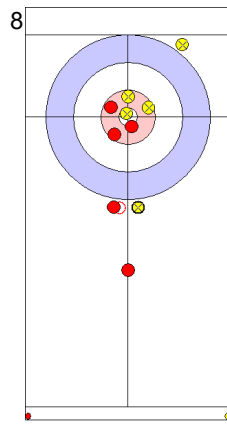

**WMDCC 2017**  
Lethbridge, Alberta, Canada

FRI 28 APR 2017  
Start Time 16:00

**World Mixed Doubles Curling Championship 2017**  
ATB Centre

**B-side Quarter-finals - Sheet C**

**Game - Shot by Shot**

**End 2**   ● **RUS - Russia**   **2 + 0 (this end) = 2**   ● **IRL - Ireland**   **0 + 1 (this end) = 1**

Prepositioned stones

RUS: KRUSHELNITCKII A  
Draw   ⌚ 4

IRL: FYFE A  
Draw   ⌚ 4

RUS: BRYZGALOVA A  
Draw   ⌚ 1

IRL: FYFE N  
Raise   ⌚ 4

RUS: BRYZGALOVA A  
Raise   ⌚ 4

IRL: FYFE N  
Draw   ⌚ 4

RUS: BRYZGALOVA A  
Draw   ⌚ 4

IRL: FYFE N  
Guard   ⌚ 4

RUS: KRUSHELNITCKII A  
Raise   ⌚ 4

IRL: FYFE A  
Through   ⌚ X

	RUS	IRL
Total Score	2	1
Time left	00:00	00:00

**Game - Shot by Shot**

	RUS	IRL
Total Score	2	2
Time left	00:00	00:00