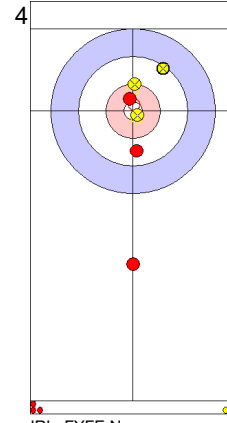

	RUS	IRL
Total Score	7	5
Time left	00:00	00:00

**Game - Shot by Shot**

**End 8**   ● **RUS - Russia**   **7 + X (this end) = 7**   ● **IRL - Ireland**   **5 + X (this end) = 5**

Prepositioned stones

RUS: KRUSHELNITCKII A  
Draw   ⌚ 4

IRL: FYFE A  
Draw   ⌚ 4

RUS: BRYZGALOVA A  
Draw   ⌚ 4

IRL: FYFE N  
Raise   ⌚ 4

RUS: BRYZGALOVA A  
Guard  
Time-out   ⌚ 4

IRL: FYFE N  
Clearing   ⌚ 2

RUS: BRYZGALOVA A  
Guard   ⌚ 4

IRL: FYFE N  
Double Take-out  
Time-out   ⌚ 2

RUS: KRUSHELNITCKII A  
Take-out   ⌚ 4

**Note:**  
Shot Success Points:  
4 = 100%  
3 = 75%  
2 = 50%  
1 = 25%  
0 = 0%  
X = not considered  
  
Rotation:  
⌚ Clockwise  
⌚ Counter-clockwise

	RUS	IRL
Total Score	7	5
Time left	02:41	01:54