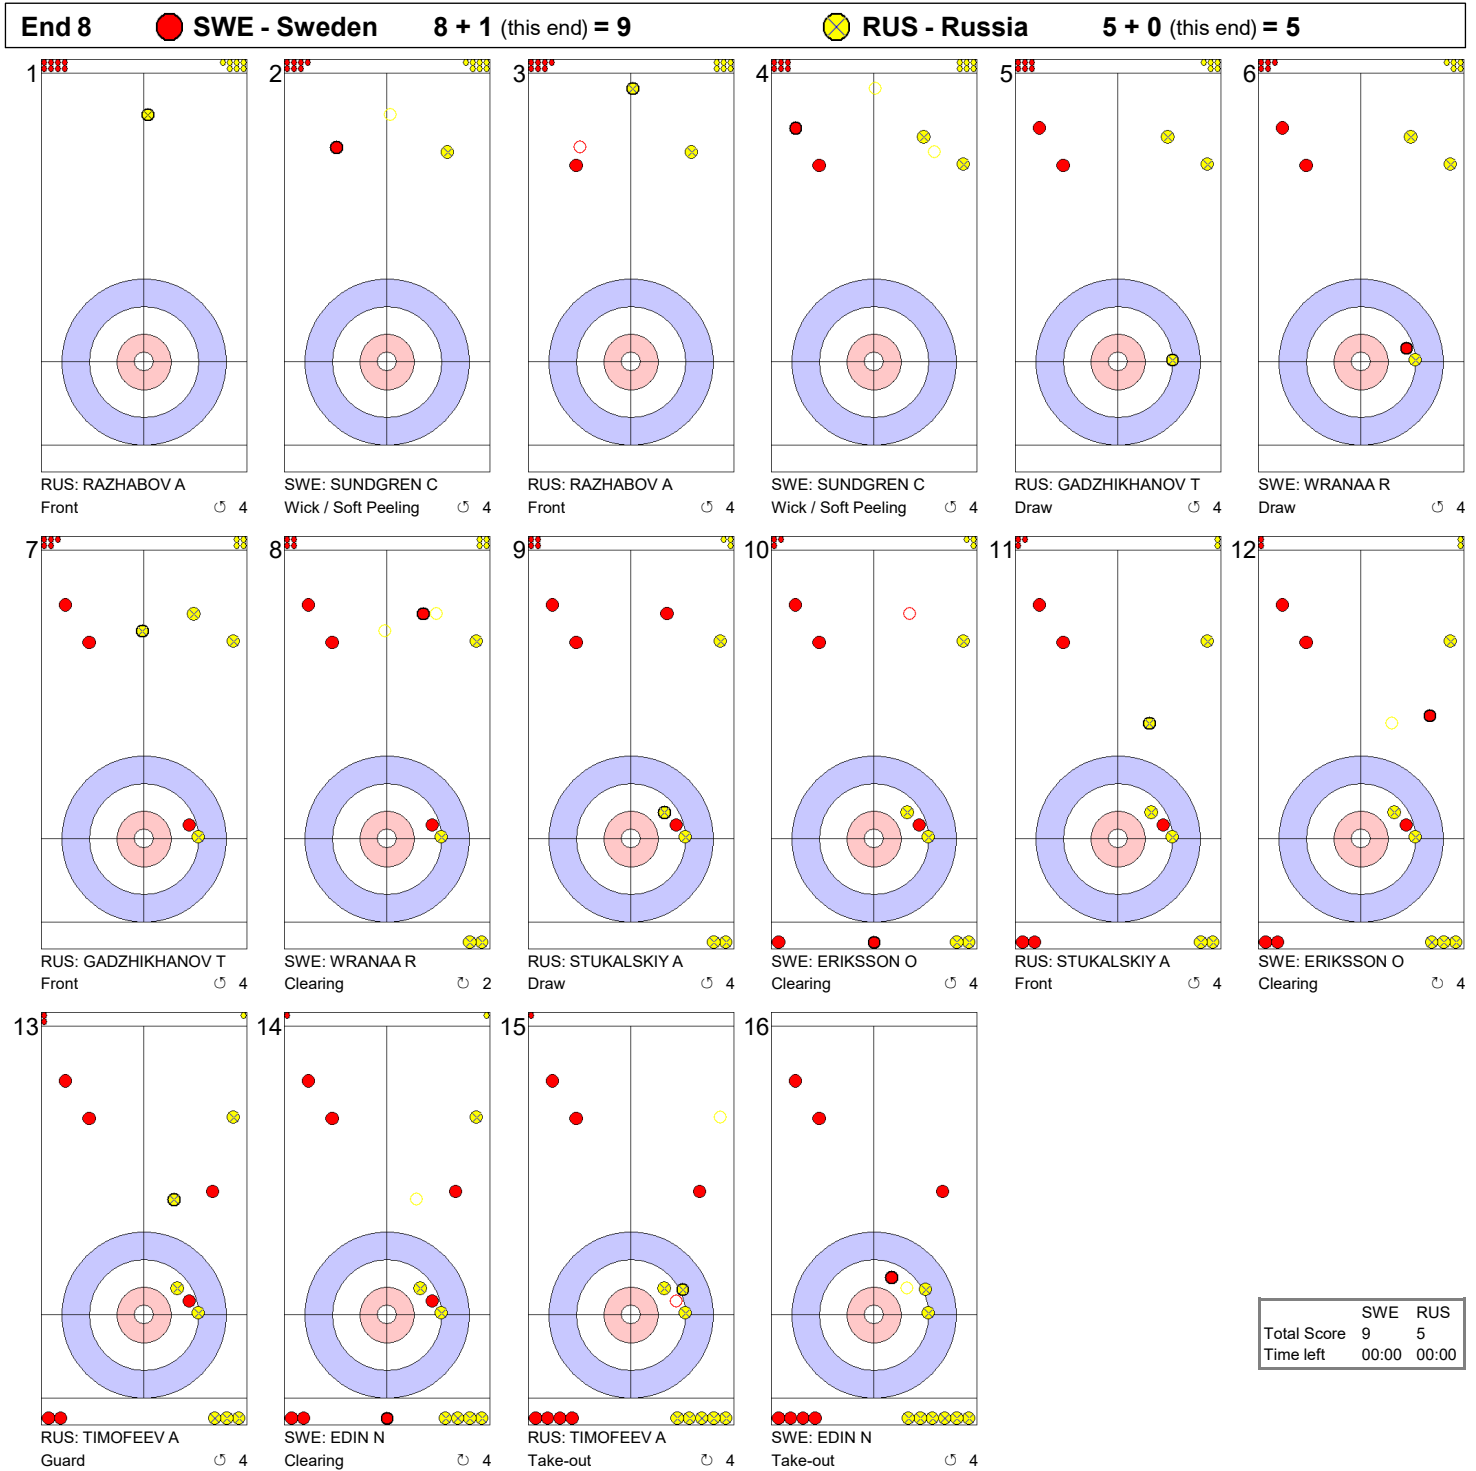

Game - Shot by Shot

Game - Shot by Shot

Game - Shot by Shot

	SWE	RUS
Total Score	2	3
Time left	00:00	00:00

Game - Shot by Shot

Game - Shot by Shot

	SWE	RUS
Total Score	5	3
Time left	00:00	00:00

Game - Shot by Shot

	SWE	RUS
Total Score	8	3
Time left	00:00	00:00

Game - Shot by Shot

	SWE	RUS
Total Score	8	5
Time left	00:00	00:00

Game - Shot by Shot

Game - Shot by Shot