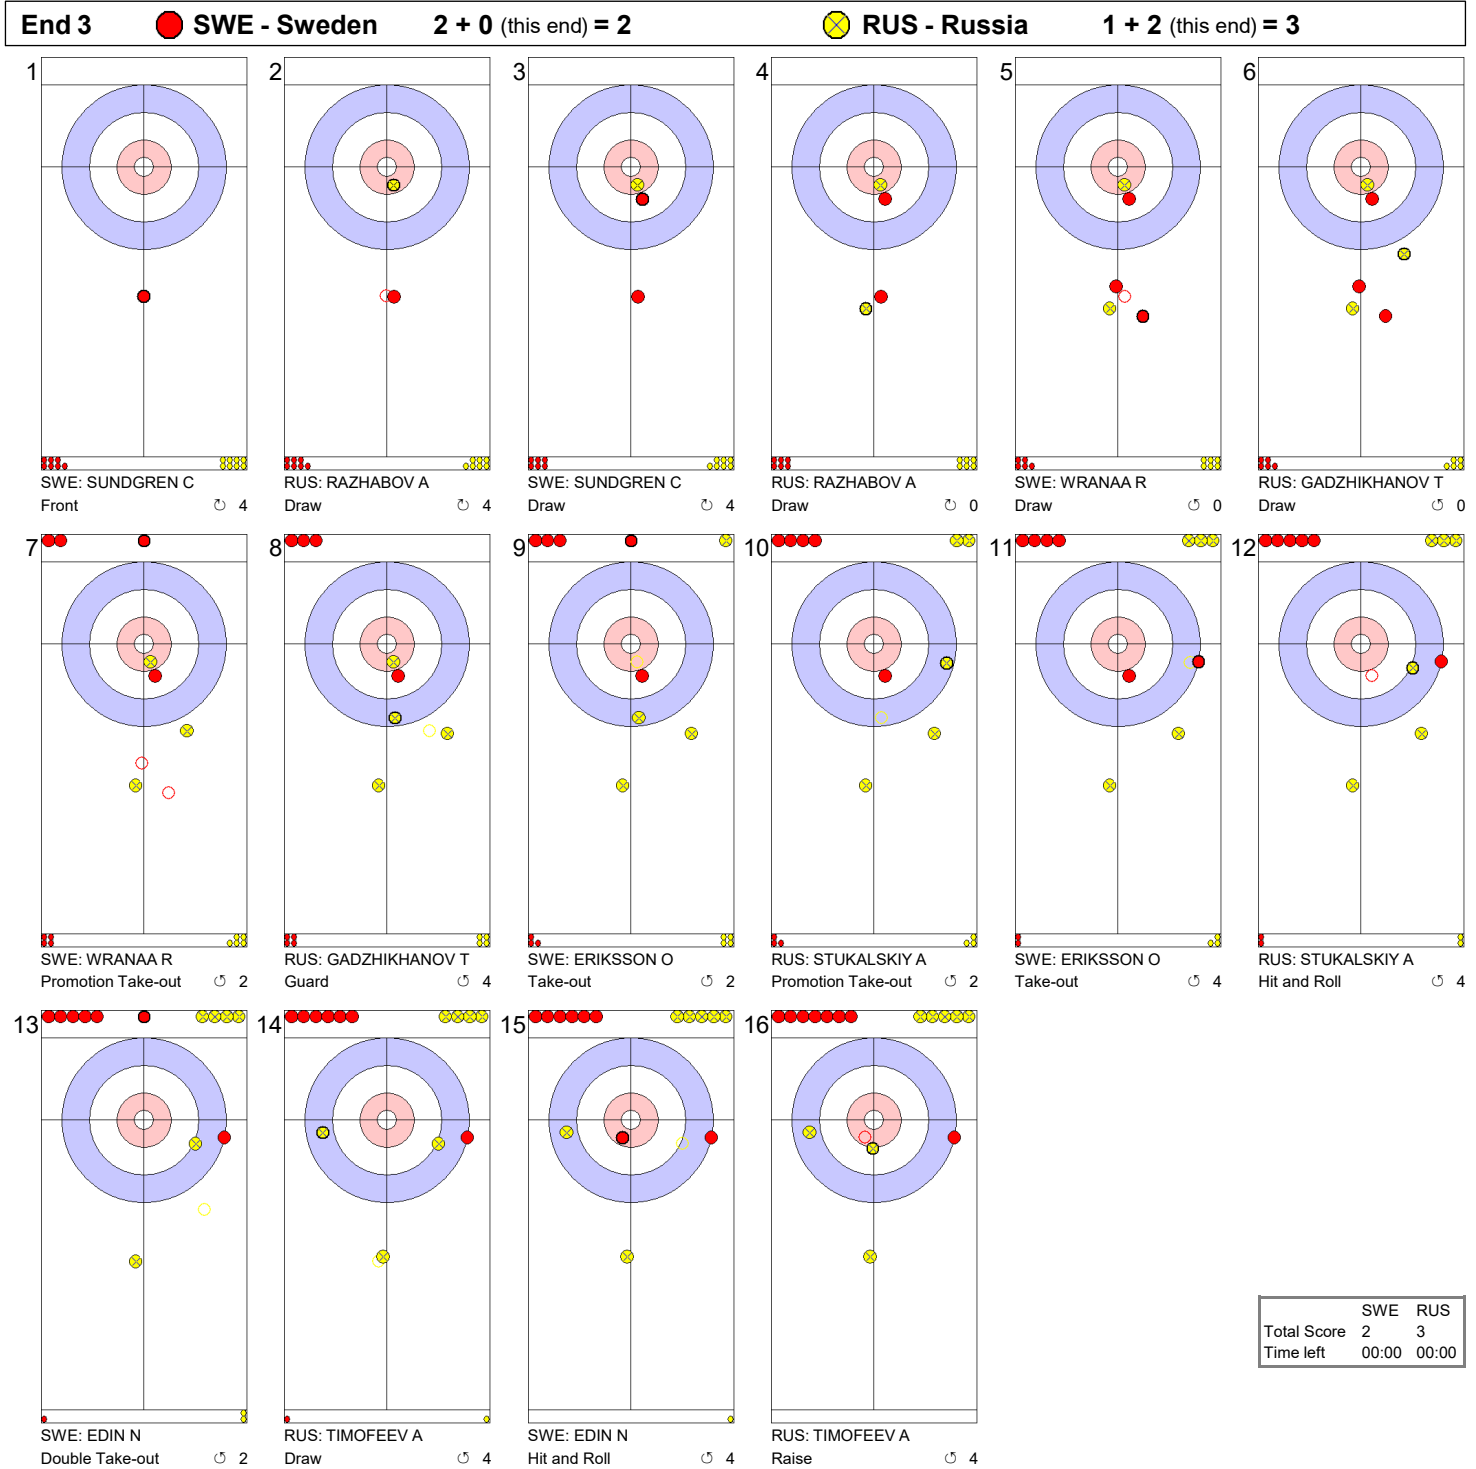

Game - Shot by Shot

Game - Shot by Shot

Game - Shot by Shot

	SWE	RUS
Total Score	2	3
Time left	00:00	00:00

Game - Shot by Shot

Game - Shot by Shot

	SWE	RUS
Total Score	5	3
Time left	00:00	00:00

Game - Shot by Shot

	SWE	RUS
Total Score	8	3
Time left	00:00	00:00

Game - Shot by Shot

	SWE	RUS
Total Score	8	5
Time left	00:00	00:00

Game - Shot by Shot

Game - Shot by Shot