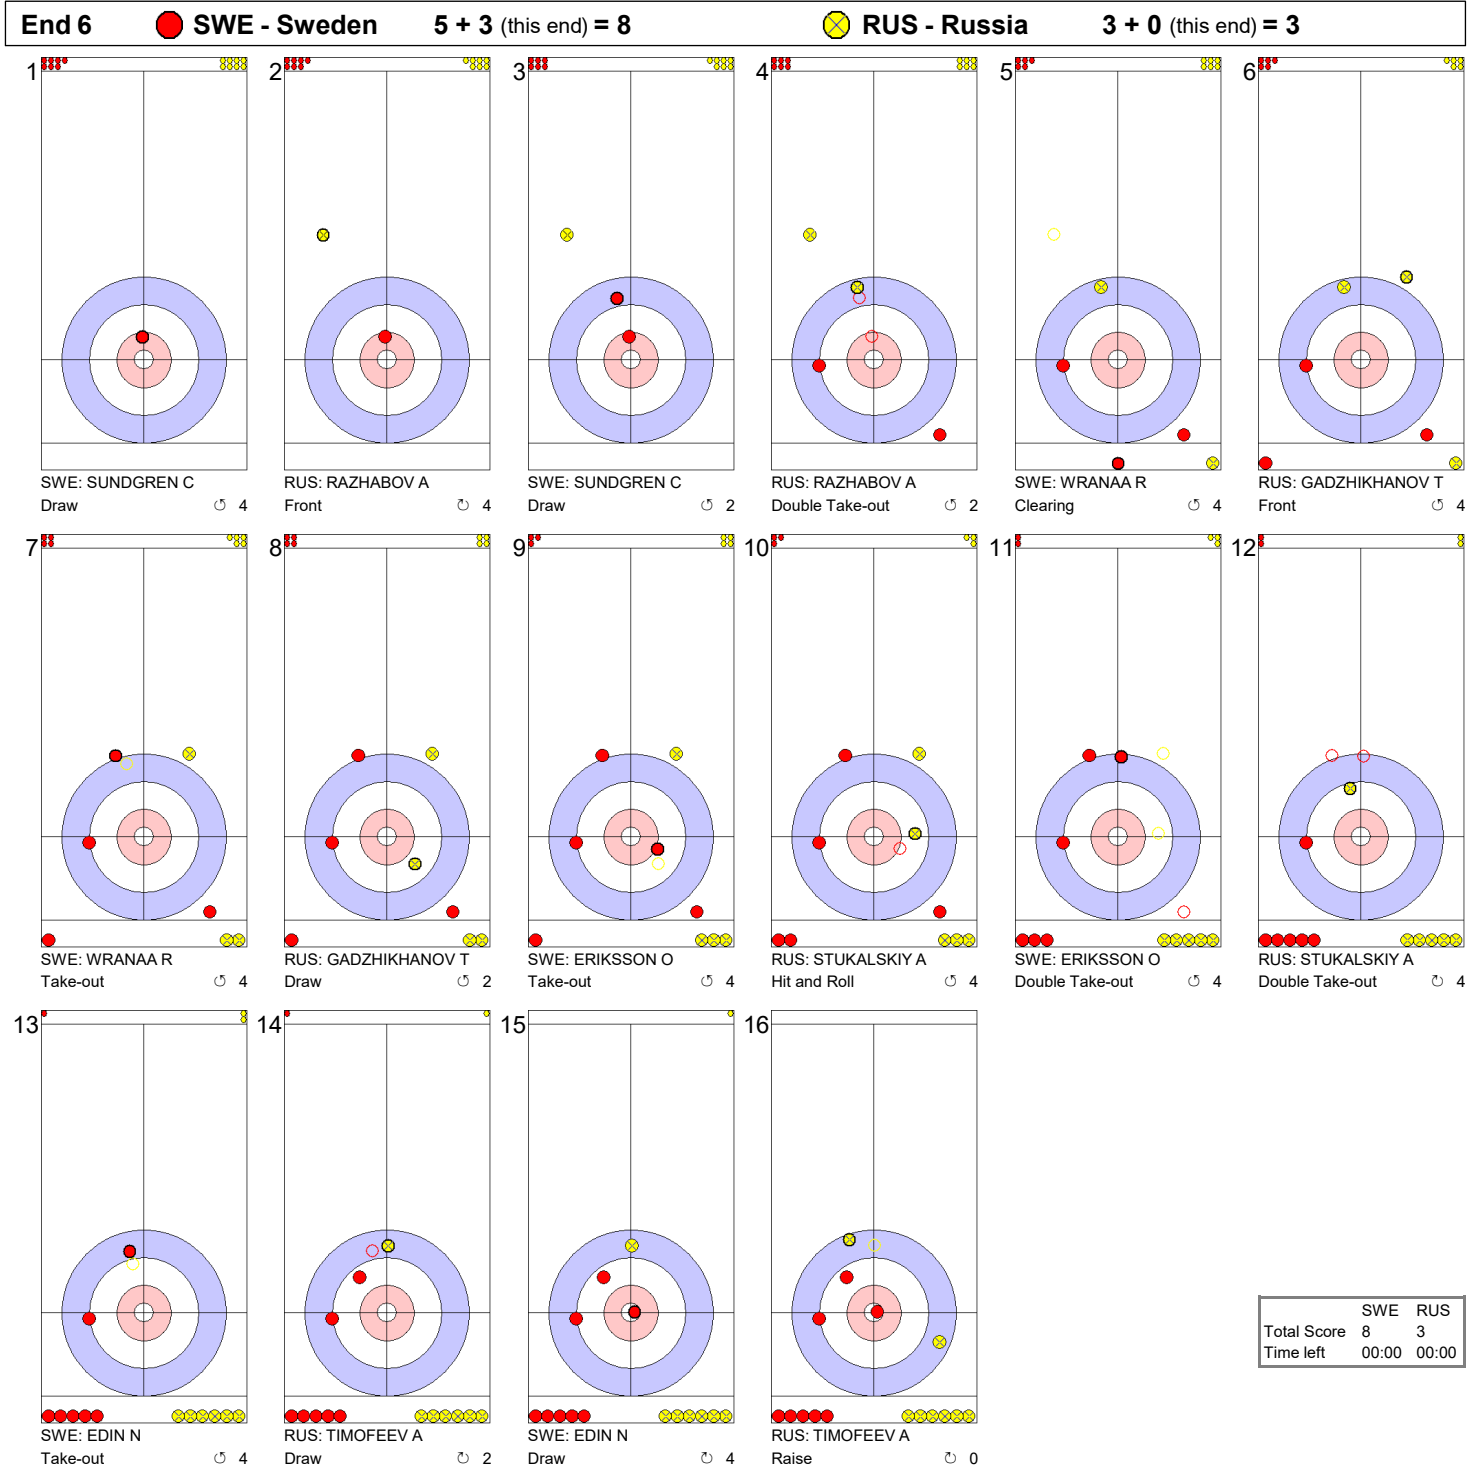

Game - Shot by Shot

Game - Shot by Shot

Game - Shot by Shot

	SWE	RUS
Total Score	2	3
Time left	00:00	00:00

Game - Shot by Shot

Game - Shot by Shot

	SWE	RUS
Total Score	5	3
Time left	00:00	00:00

Game - Shot by Shot

	SWE	RUS
Total Score	8	3
Time left	00:00	00:00

Game - Shot by Shot

	SWE	RUS
Total Score	8	5
Time left	00:00	00:00

Game - Shot by Shot

Game - Shot by Shot