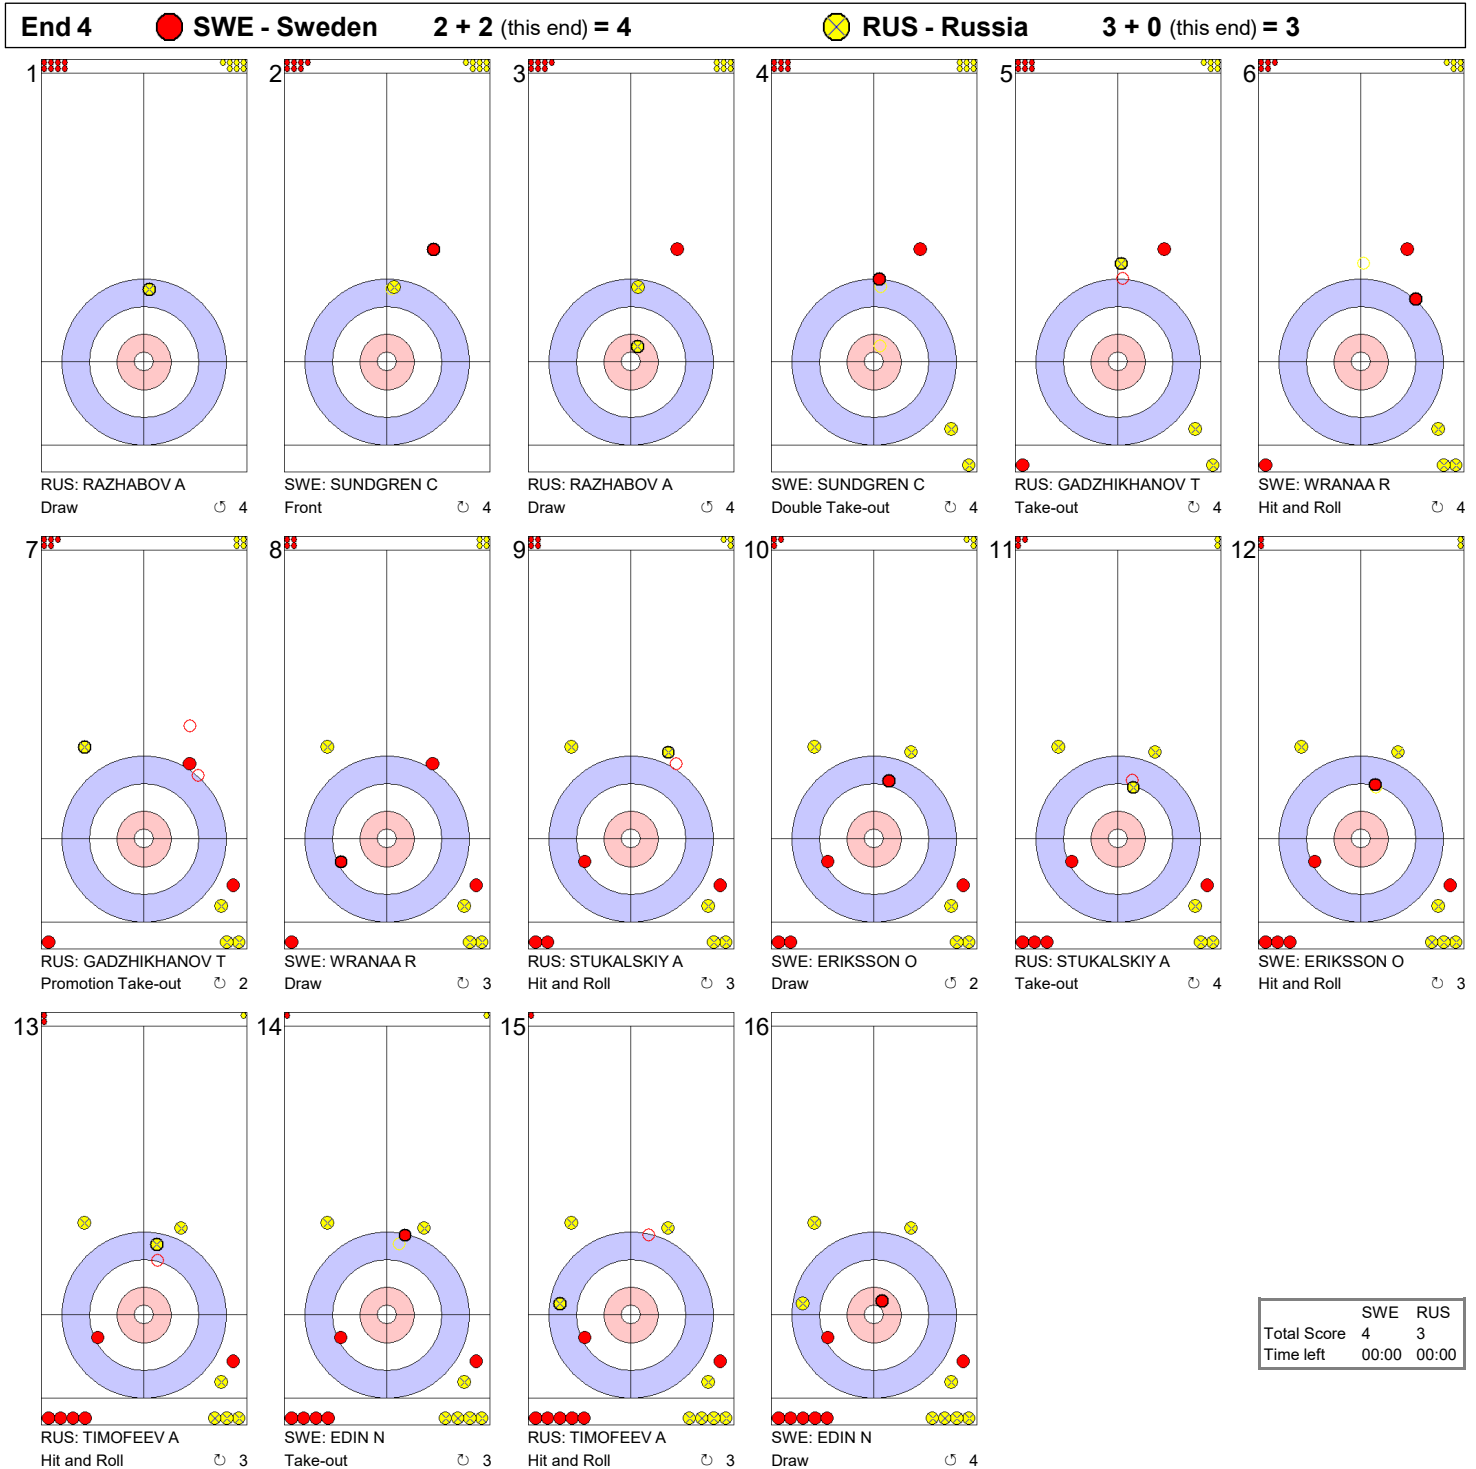

Game - Shot by Shot

Game - Shot by Shot

Game - Shot by Shot

	SWE	RUS
Total Score	2	3
Time left	00:00	00:00

Game - Shot by Shot

Game - Shot by Shot

	SWE	RUS
Total Score	5	3
Time left	00:00	00:00

Game - Shot by Shot

	SWE	RUS
Total Score	8	3
Time left	00:00	00:00

Game - Shot by Shot

	SWE	RUS
Total Score	8	5
Time left	00:00	00:00

Game - Shot by Shot

Game - Shot by Shot