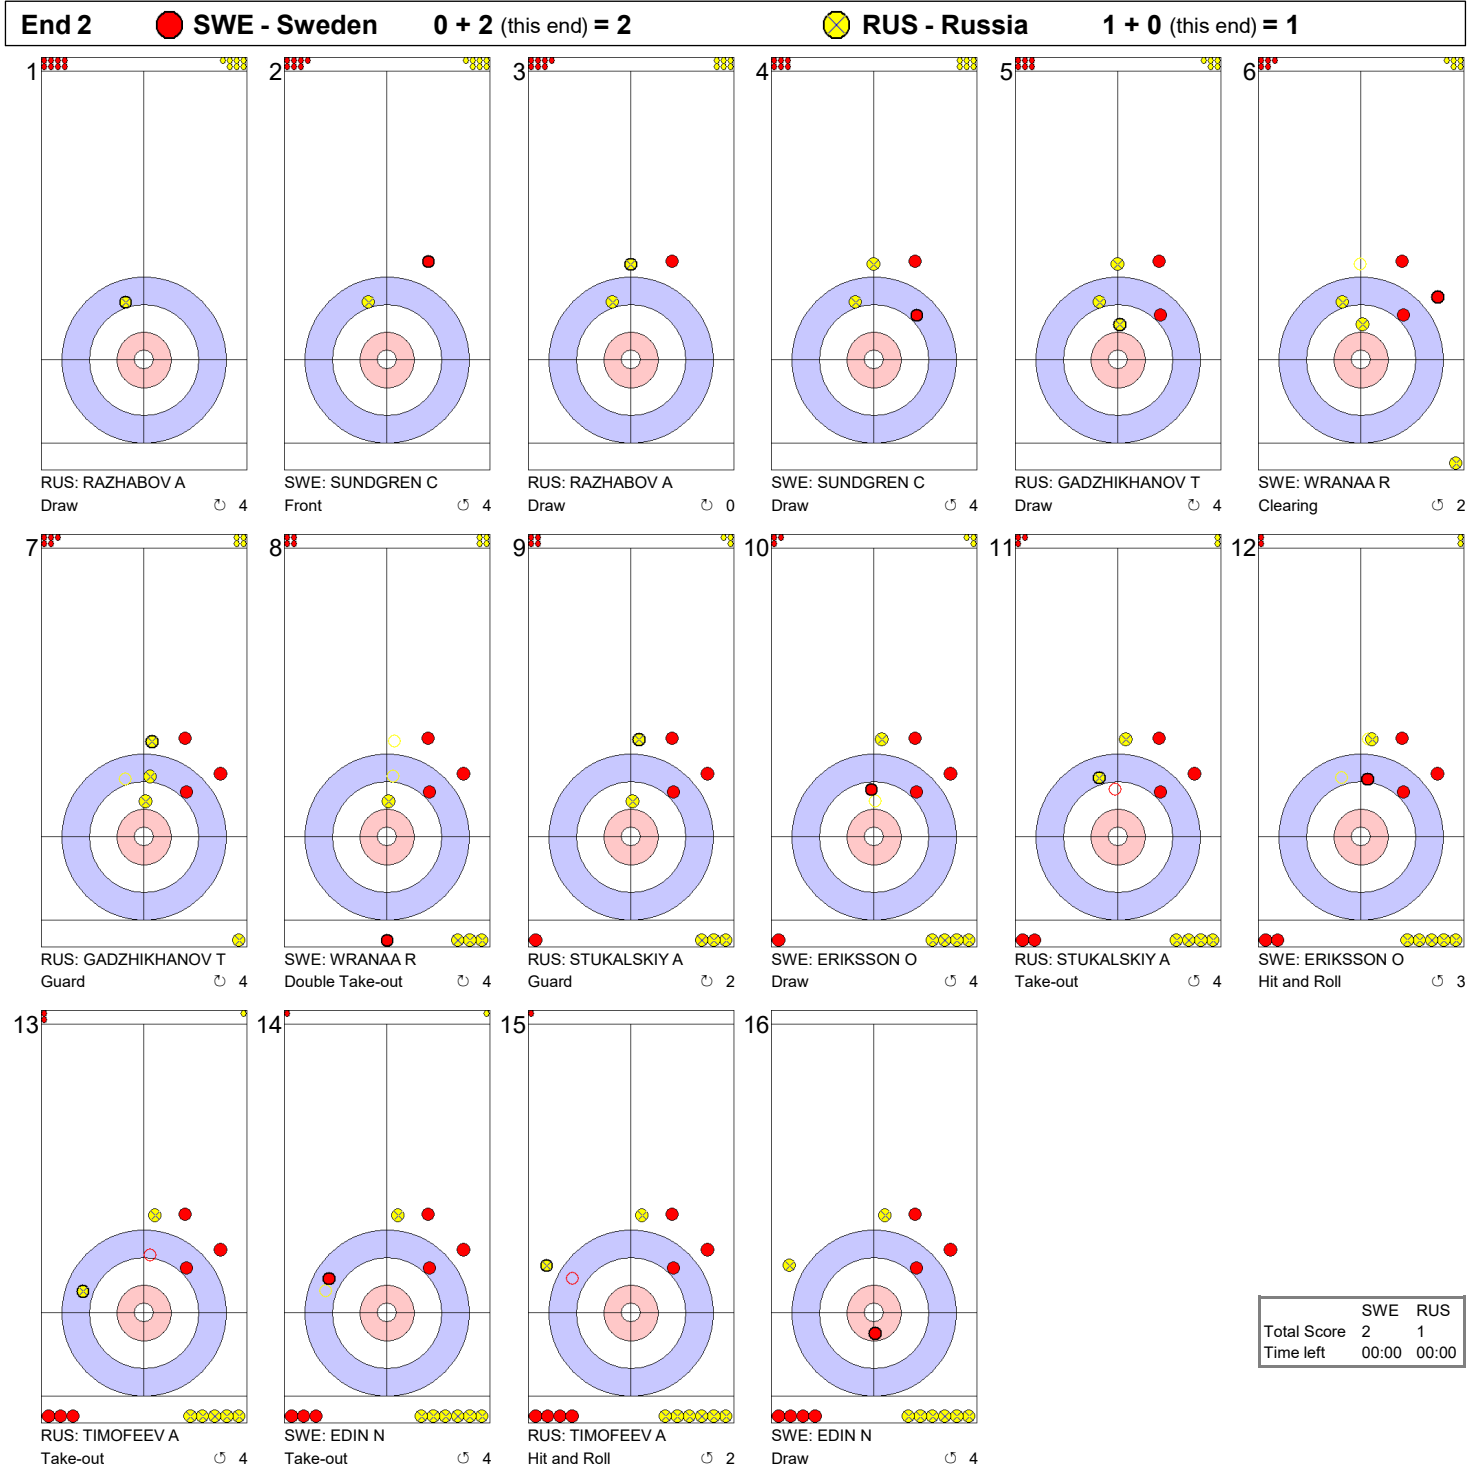

Game - Shot by Shot

Game - Shot by Shot

Game - Shot by Shot

	SWE	RUS
Total Score	2	3
Time left	00:00	00:00

Game - Shot by Shot

Game - Shot by Shot

	SWE	RUS
Total Score	5	3
Time left	00:00	00:00

Game - Shot by Shot

	SWE	RUS
Total Score	8	3
Time left	00:00	00:00

Game - Shot by Shot

	SWE	RUS
Total Score	8	5
Time left	00:00	00:00

Game - Shot by Shot

Game - Shot by Shot