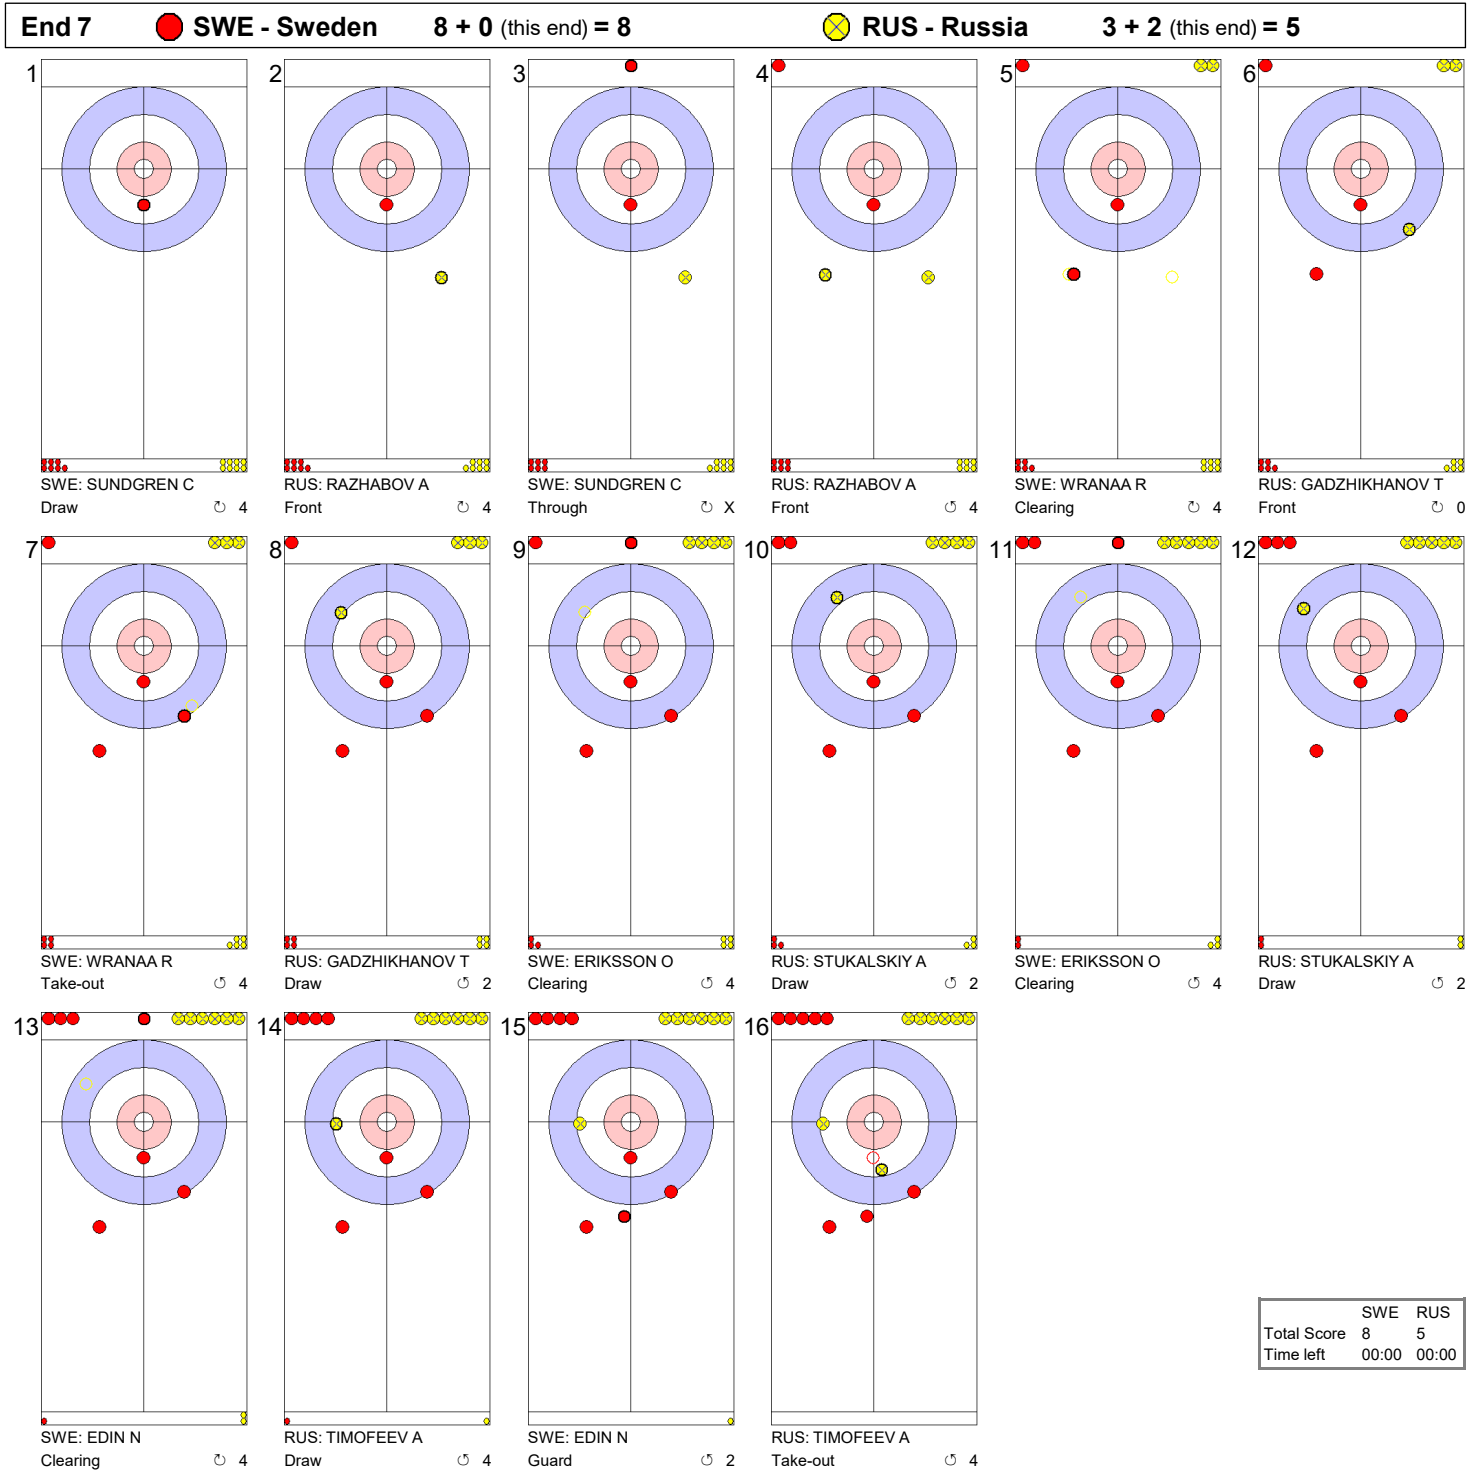

Game - Shot by Shot

Game - Shot by Shot

Game - Shot by Shot

	SWE	RUS
Total Score	2	3
Time left	00:00	00:00

Game - Shot by Shot

Game - Shot by Shot

	SWE	RUS
Total Score	5	3
Time left	00:00	00:00

Game - Shot by Shot

	SWE	RUS
Total Score	8	3
Time left	00:00	00:00

Game - Shot by Shot

	SWE	RUS
Total Score	8	5
Time left	00:00	00:00

Game - Shot by Shot

Game - Shot by Shot