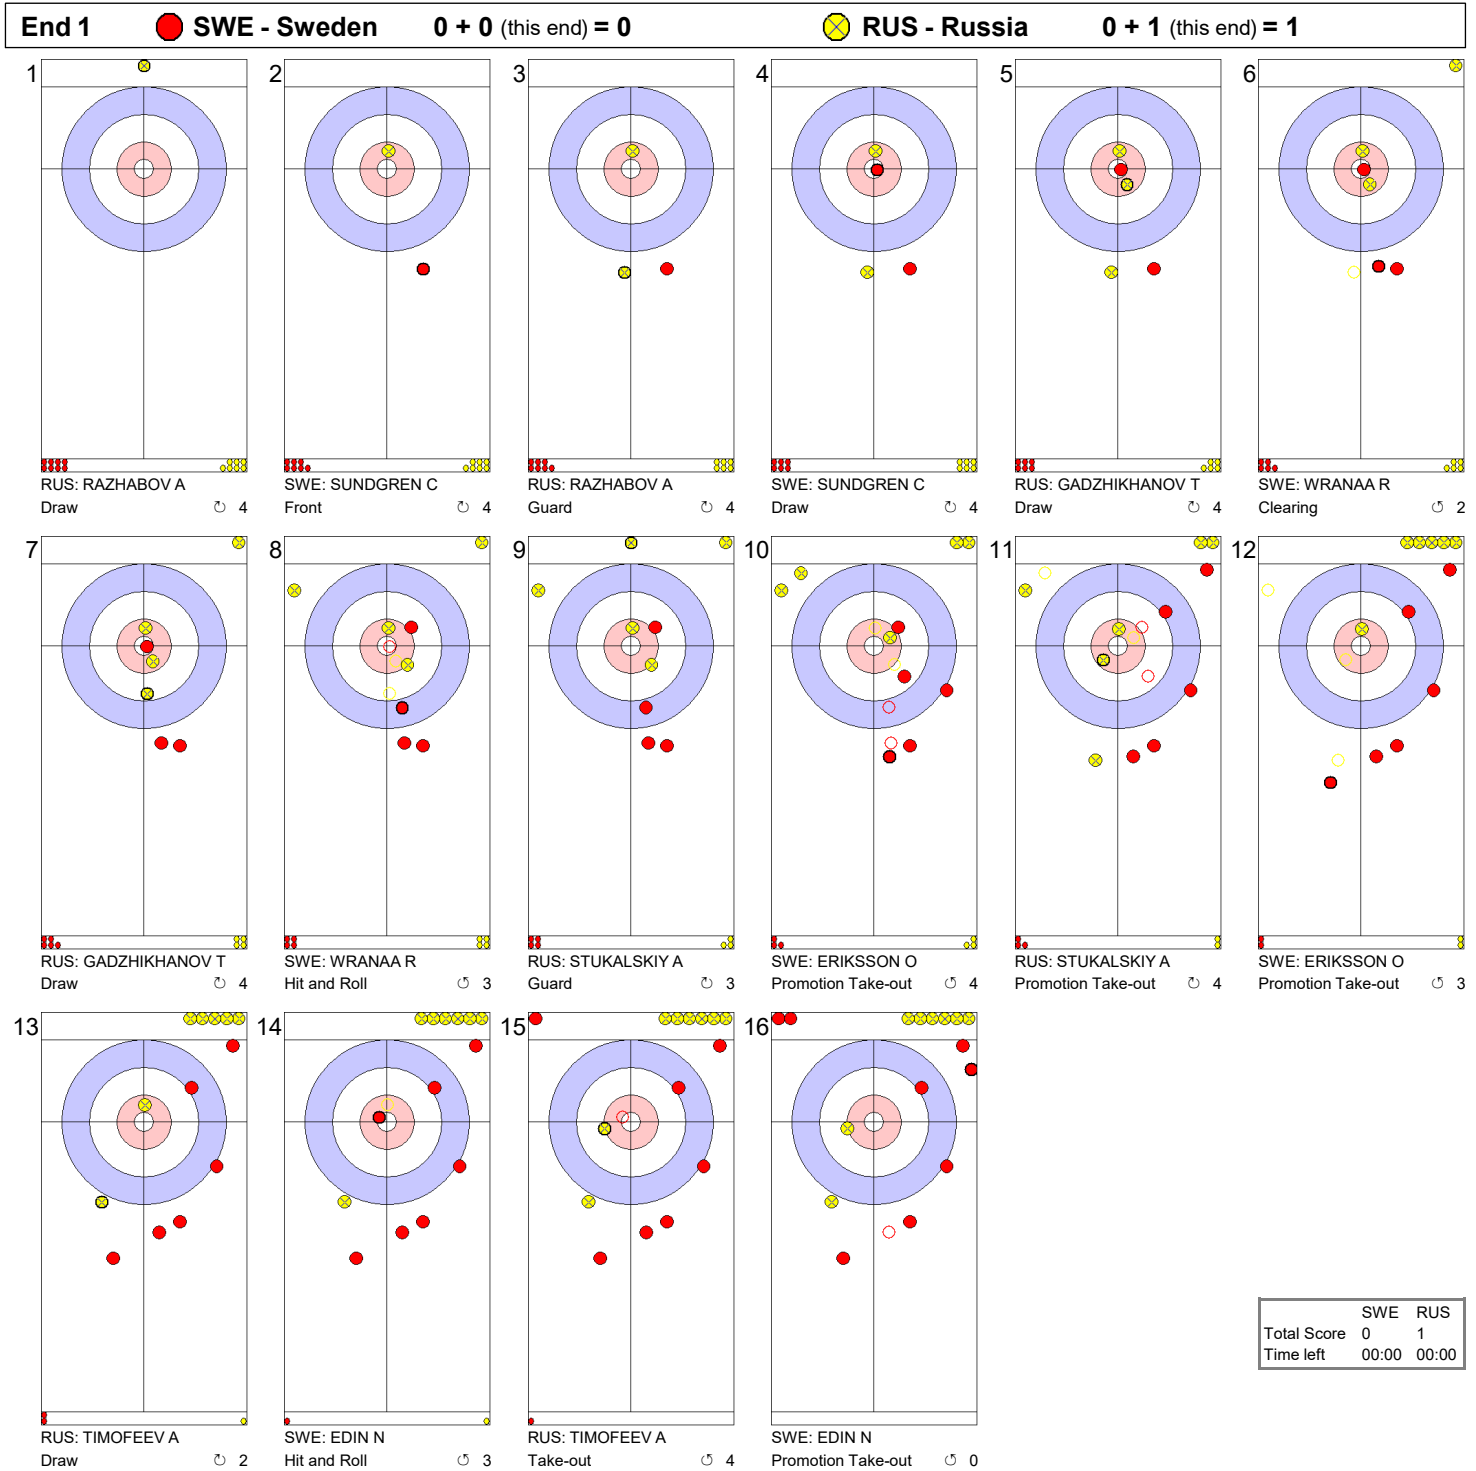

Game - Shot by Shot

Game - Shot by Shot

Game - Shot by Shot

	SWE	RUS
Total Score	2	3
Time left	00:00	00:00

Game - Shot by Shot

Game - Shot by Shot

	SWE	RUS
Total Score	5	3
Time left	00:00	00:00

Game - Shot by Shot

	SWE	RUS
Total Score	8	3
Time left	00:00	00:00

Game - Shot by Shot

	SWE	RUS
Total Score	8	5
Time left	00:00	00:00

Game - Shot by Shot

Game - Shot by Shot