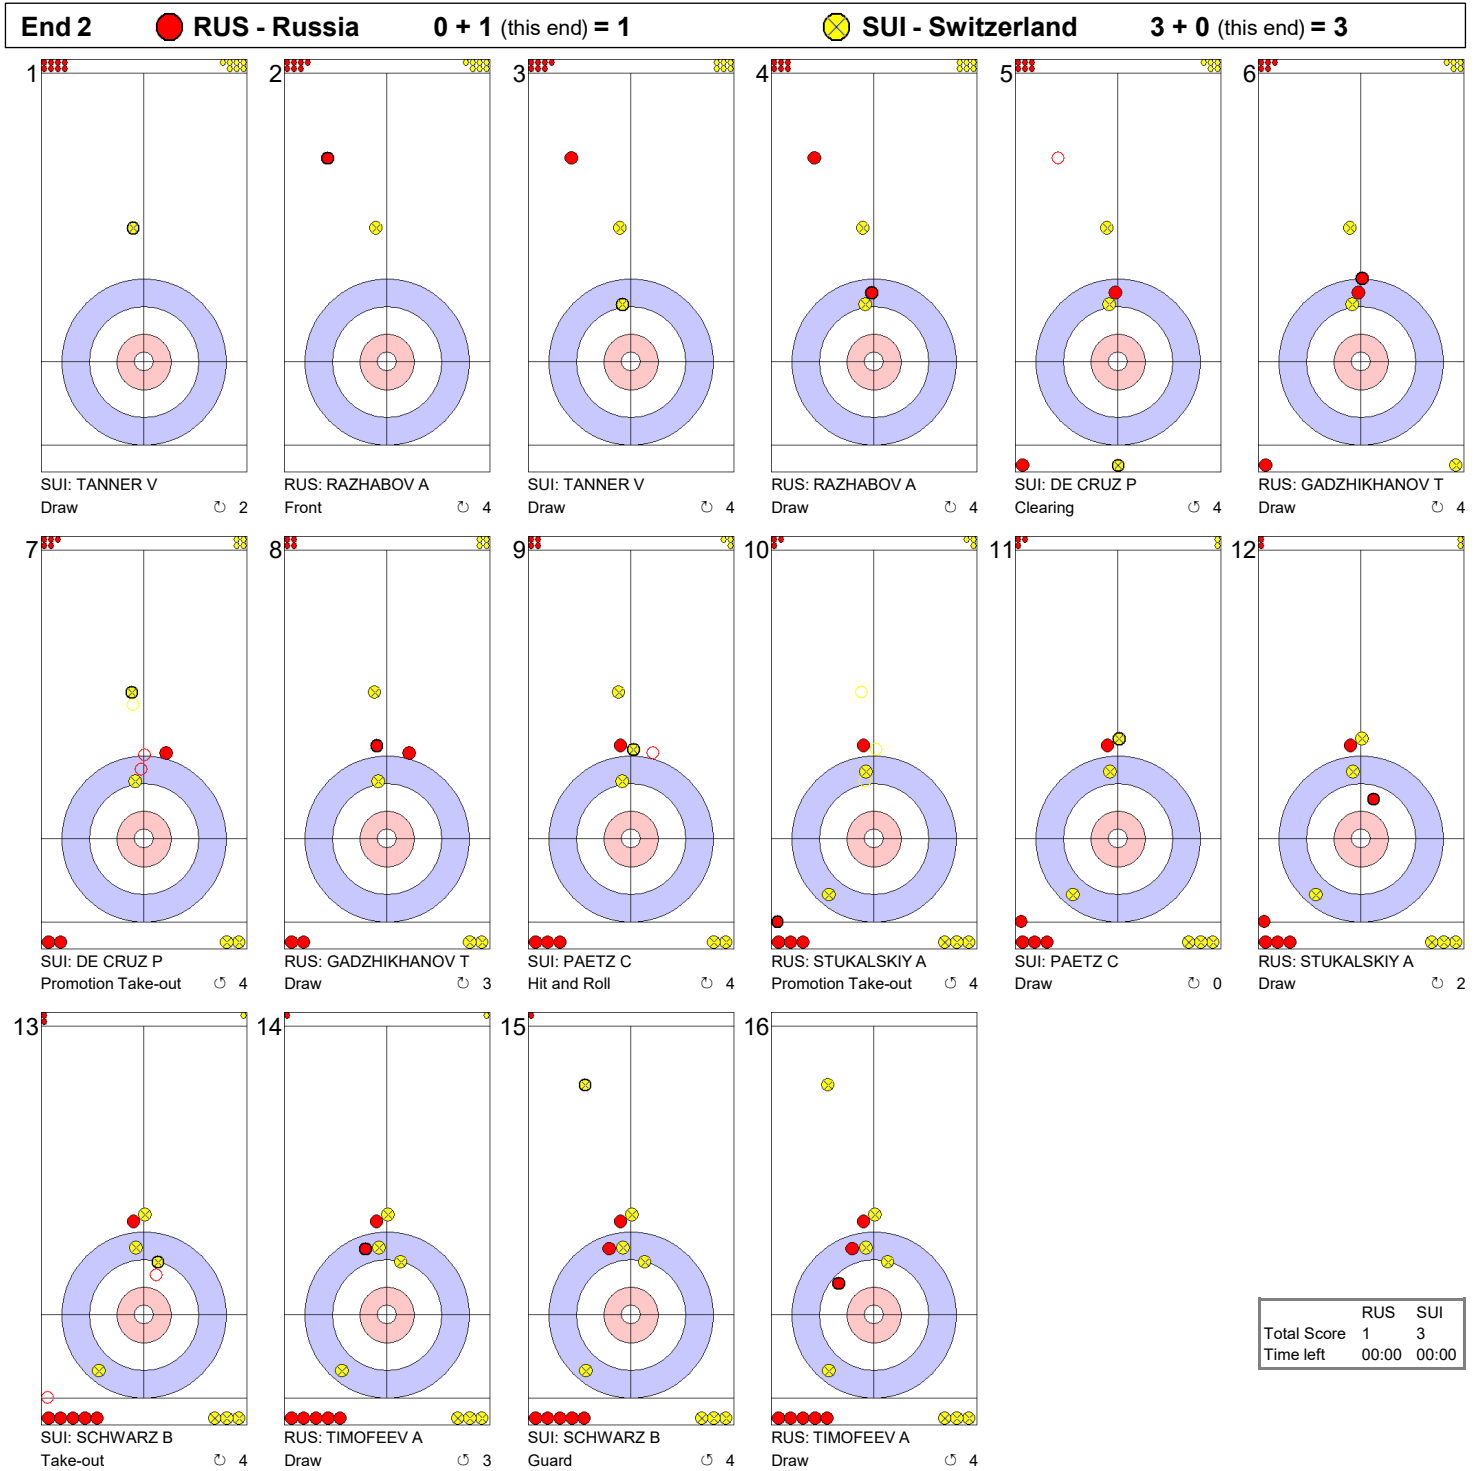

Game - Shot by Shot

	RUS	SUI
Total Score	0	3
Time left	00:00	00:00

Game - Shot by Shot

Game - Shot by Shot

	RUS	SUI
Total Score	1	6
Time left	00:00	00:00

Game - Shot by Shot

Game - Shot by Shot

End 5 ● **RUS - Russia** **1 + 0 (this end) = 1** ● **SUI - Switzerland** **6 + 3 (this end) = 9**

	RUS	SUI
Total Score	1	9
Time left	00:00	00:00

Game - Shot by Shot