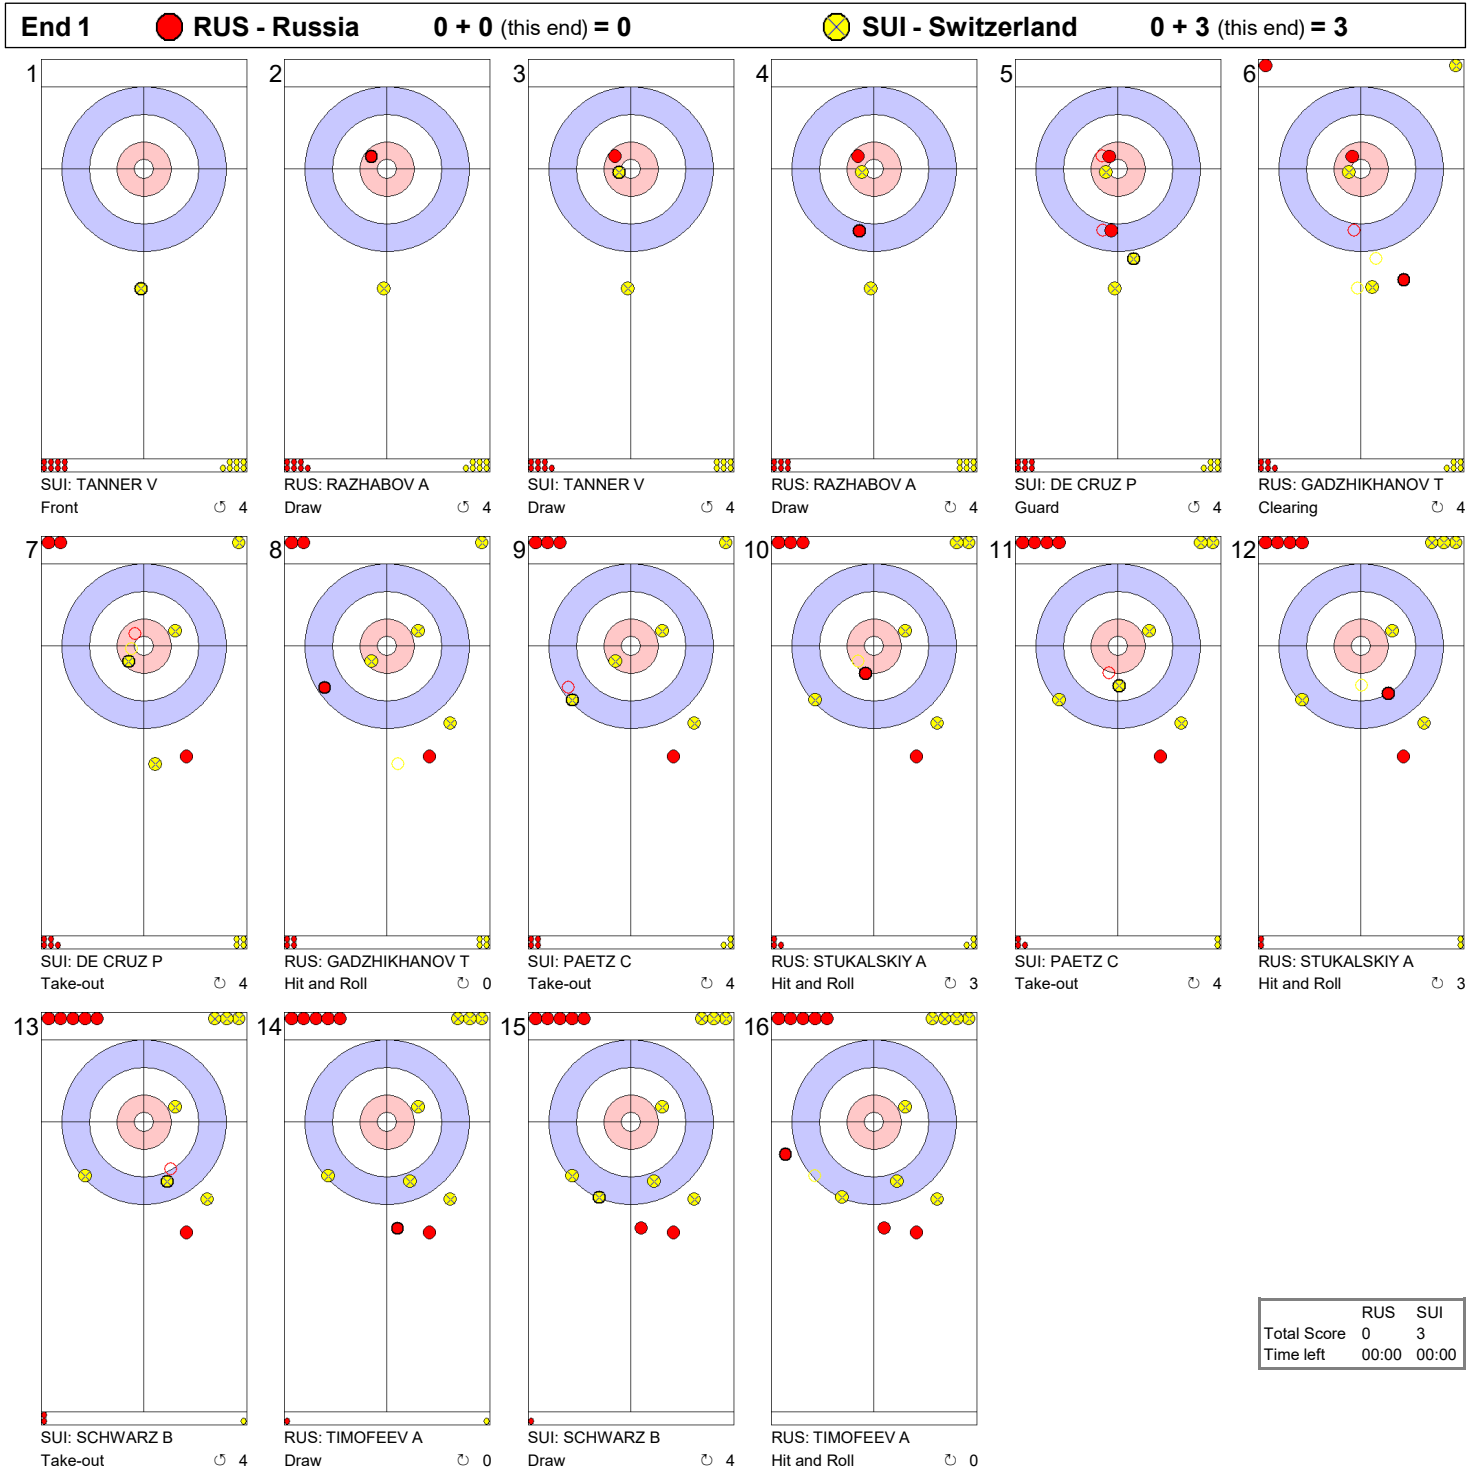

**Game - Shot by Shot**

|             |       |       |
|-------------|-------|-------|
|             | RUS   | SUI   |
| Total Score | 0     | 3     |
| Time left   | 00:00 | 00:00 |

**Game - Shot by Shot**

**Game - Shot by Shot**

|             |       |       |
|-------------|-------|-------|
|             | RUS   | SUI   |
| Total Score | 1     | 6     |
| Time left   | 00:00 | 00:00 |

**Game - Shot by Shot**

**Game - Shot by Shot**

**Game - Shot by Shot**