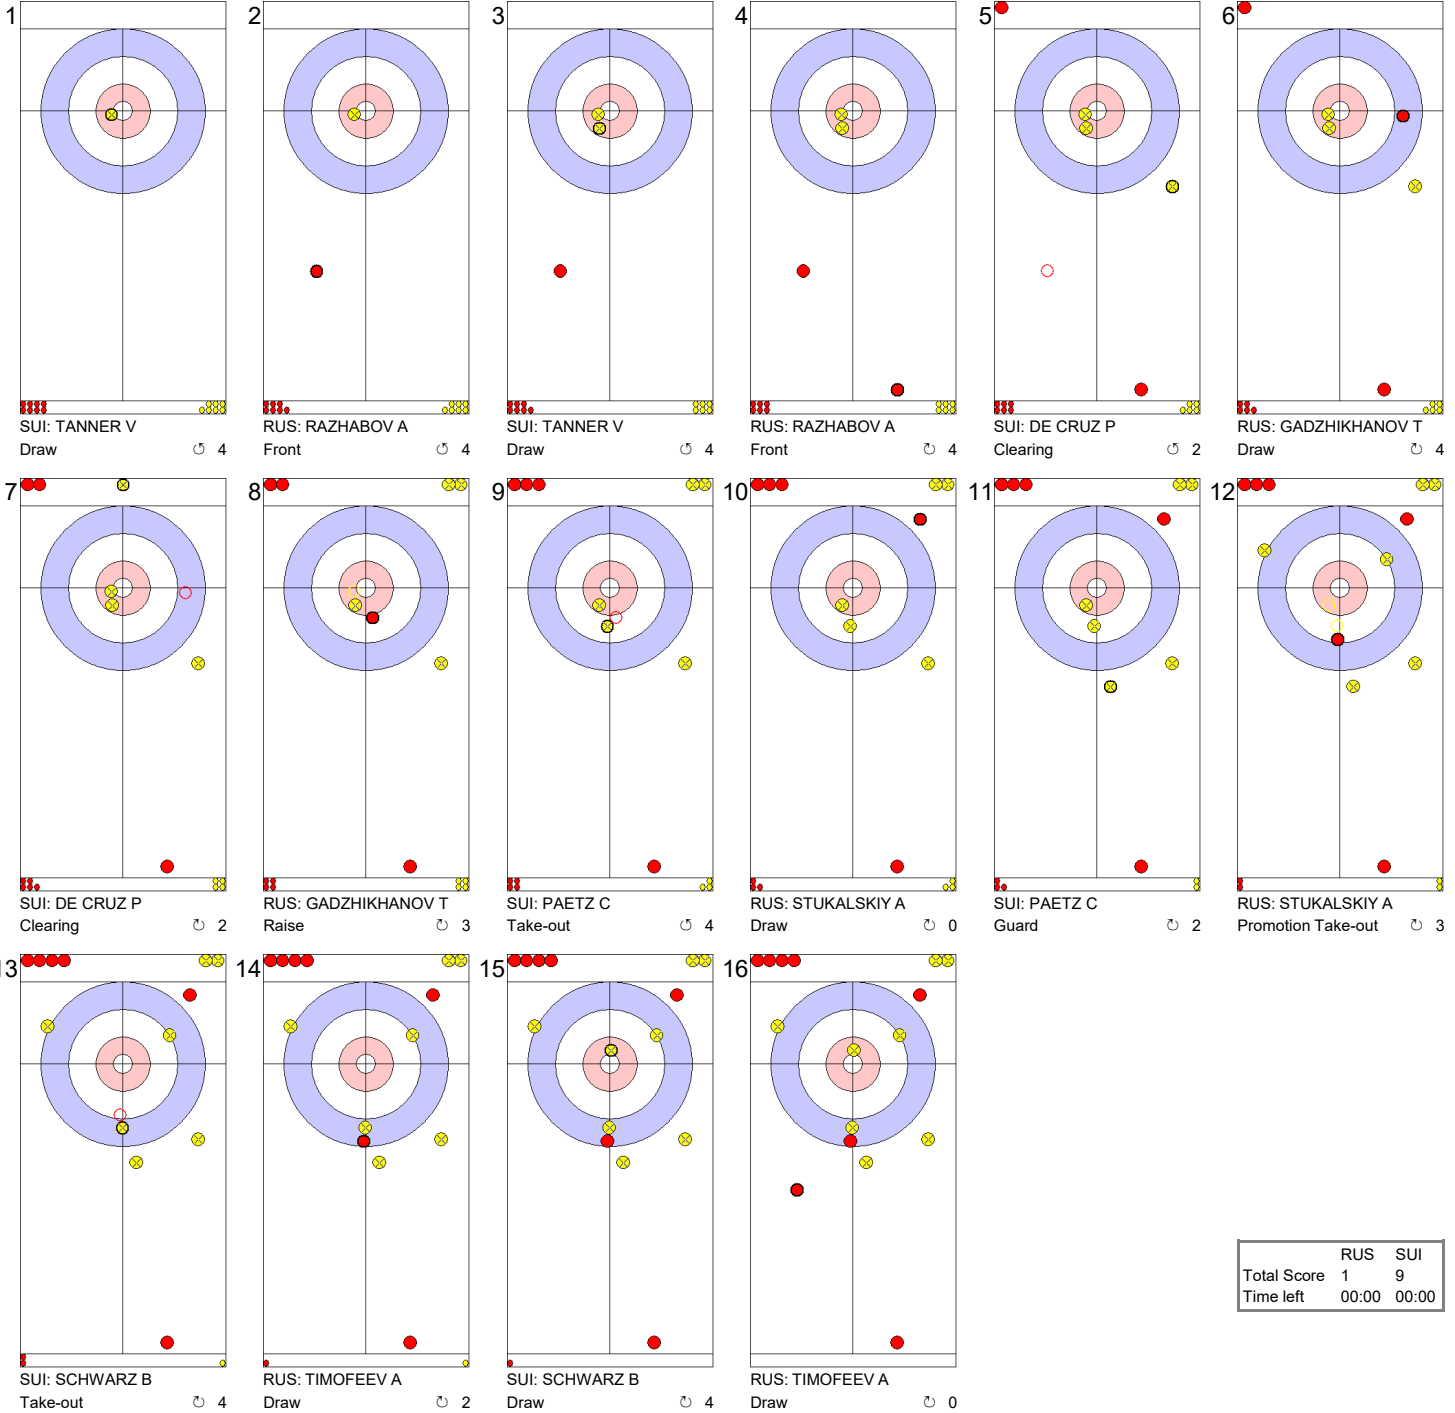

Game - Shot by Shot

	RUS	SUI
Total Score	0	3
Time left	00:00	00:00

Game - Shot by Shot

Game - Shot by Shot

	RUS	SUI
Total Score	1	6
Time left	00:00	00:00

Game - Shot by Shot

Game - Shot by Shot

End 5 ● **RUS - Russia** **1 + 0 (this end) = 1** ● **SUI - Switzerland** **6 + 3 (this end) = 9**

	RUS	SUI
Total Score	1	9
Time left	00:00	00:00

Game - Shot by Shot