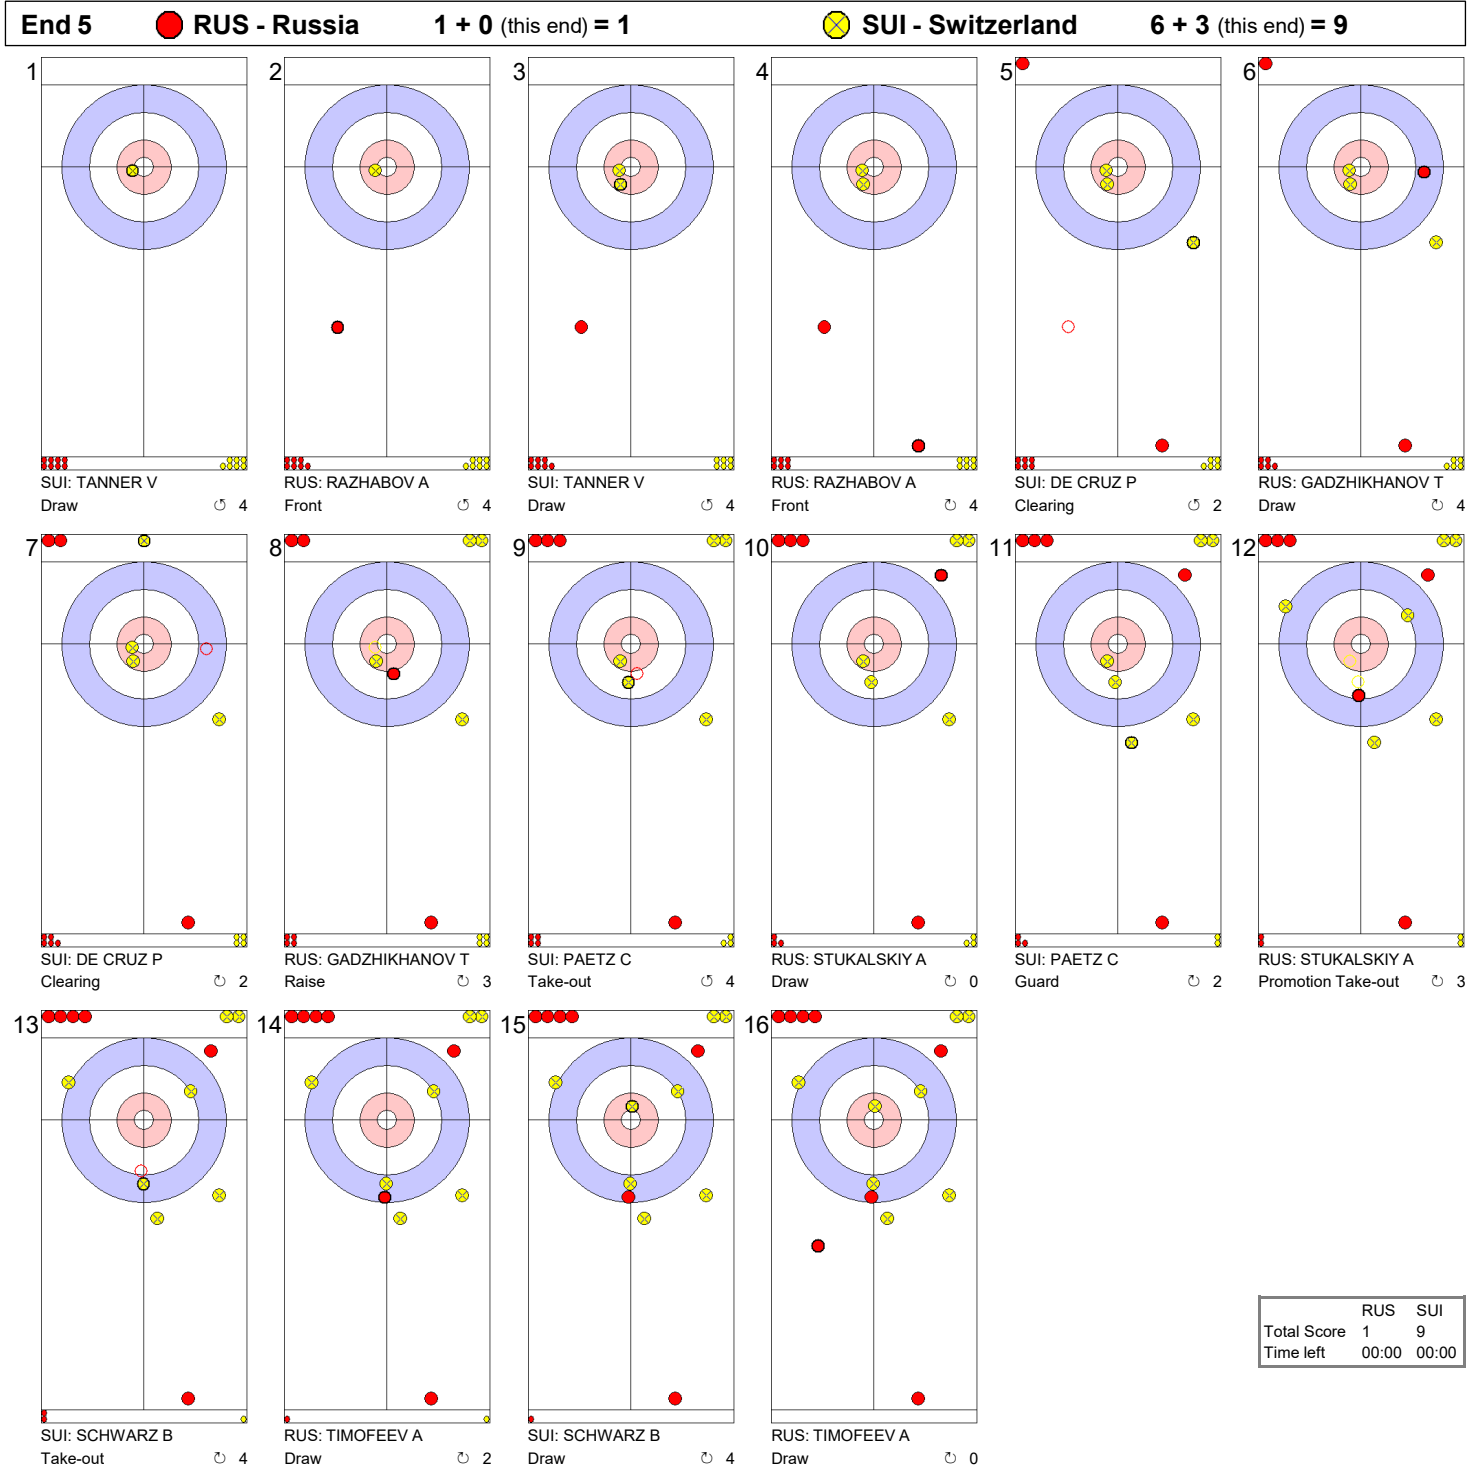

**Game - Shot by Shot**

|             |       |       |
|-------------|-------|-------|
|             | RUS   | SUI   |
| Total Score | 0     | 3     |
| Time left   | 00:00 | 00:00 |

**Game - Shot by Shot**

**Game - Shot by Shot**

|             |       |       |
|-------------|-------|-------|
|             | RUS   | SUI   |
| Total Score | 1     | 6     |
| Time left   | 00:00 | 00:00 |

**Game - Shot by Shot**

**Game - Shot by Shot**

**Game - Shot by Shot**