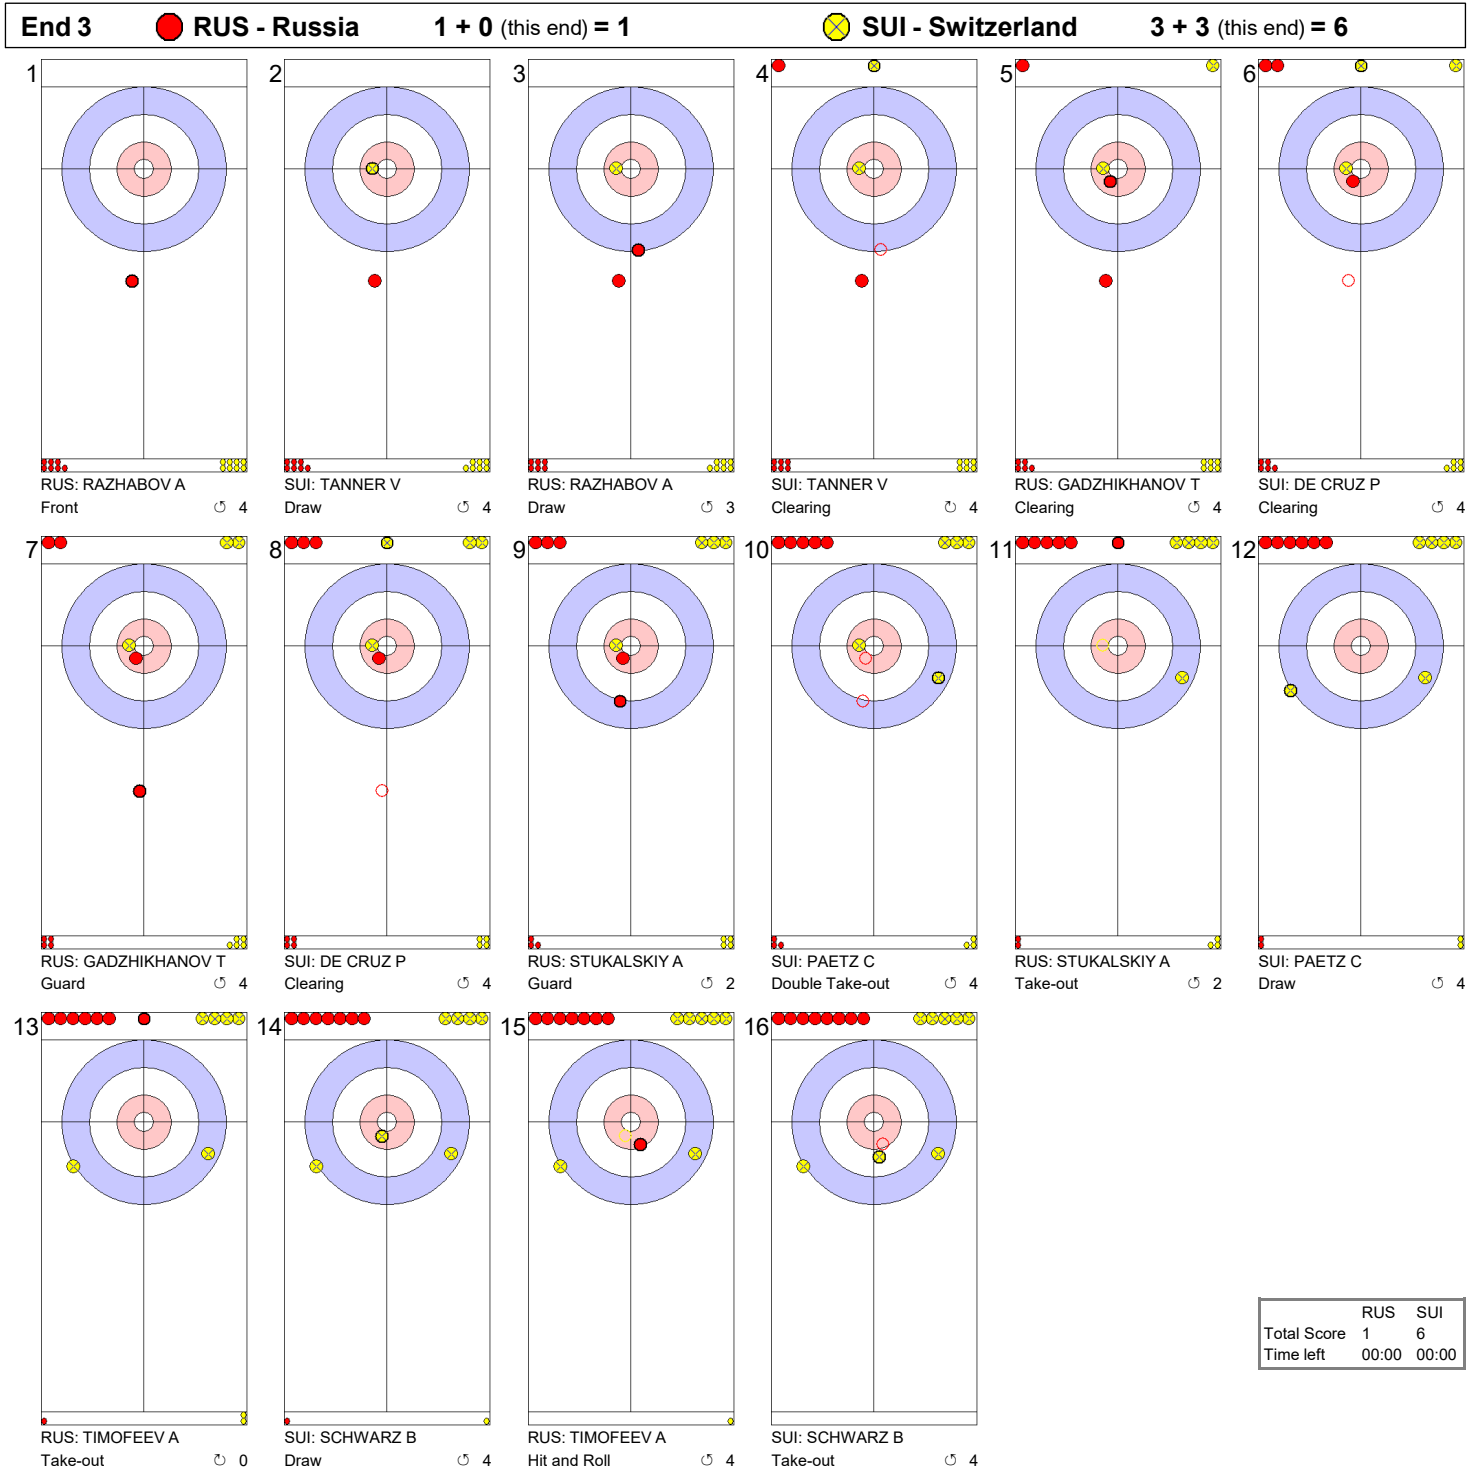

Game - Shot by Shot

	RUS	SUI
Total Score	0	3
Time left	00:00	00:00

Game - Shot by Shot

Game - Shot by Shot

	RUS	SUI
Total Score	1	6
Time left	00:00	00:00

Game - Shot by Shot

Game - Shot by Shot

End 5 ● **RUS - Russia** **1 + 0 (this end) = 1** ● **SUI - Switzerland** **6 + 3 (this end) = 9**

	RUS	SUI
Total Score	1	9
Time left	00:00	00:00

Game - Shot by Shot