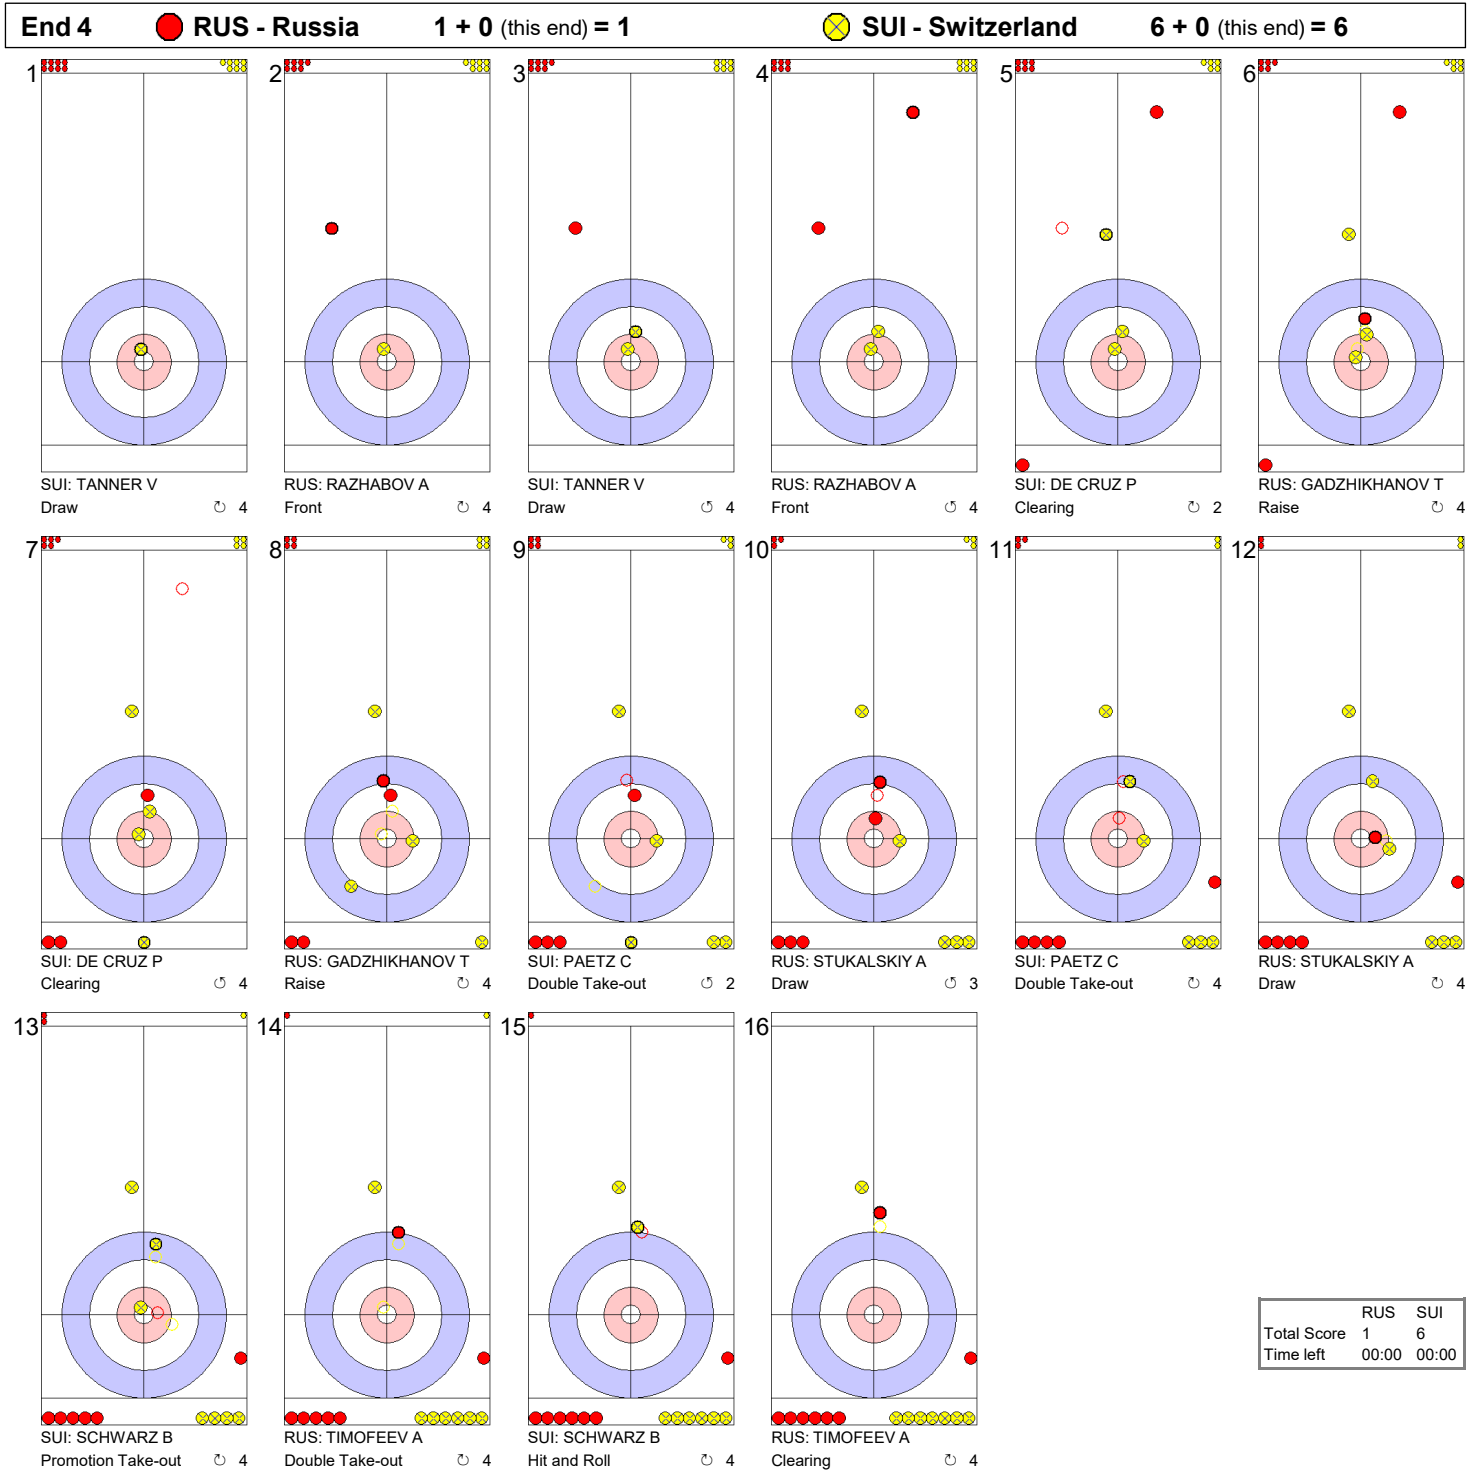

**Game - Shot by Shot**

|             |       |       |
|-------------|-------|-------|
|             | RUS   | SUI   |
| Total Score | 0     | 3     |
| Time left   | 00:00 | 00:00 |

**Game - Shot by Shot**

**Game - Shot by Shot**

|             |       |       |
|-------------|-------|-------|
|             | RUS   | SUI   |
| Total Score | 1     | 6     |
| Time left   | 00:00 | 00:00 |

**Game - Shot by Shot**

**Game - Shot by Shot**

**Game - Shot by Shot**