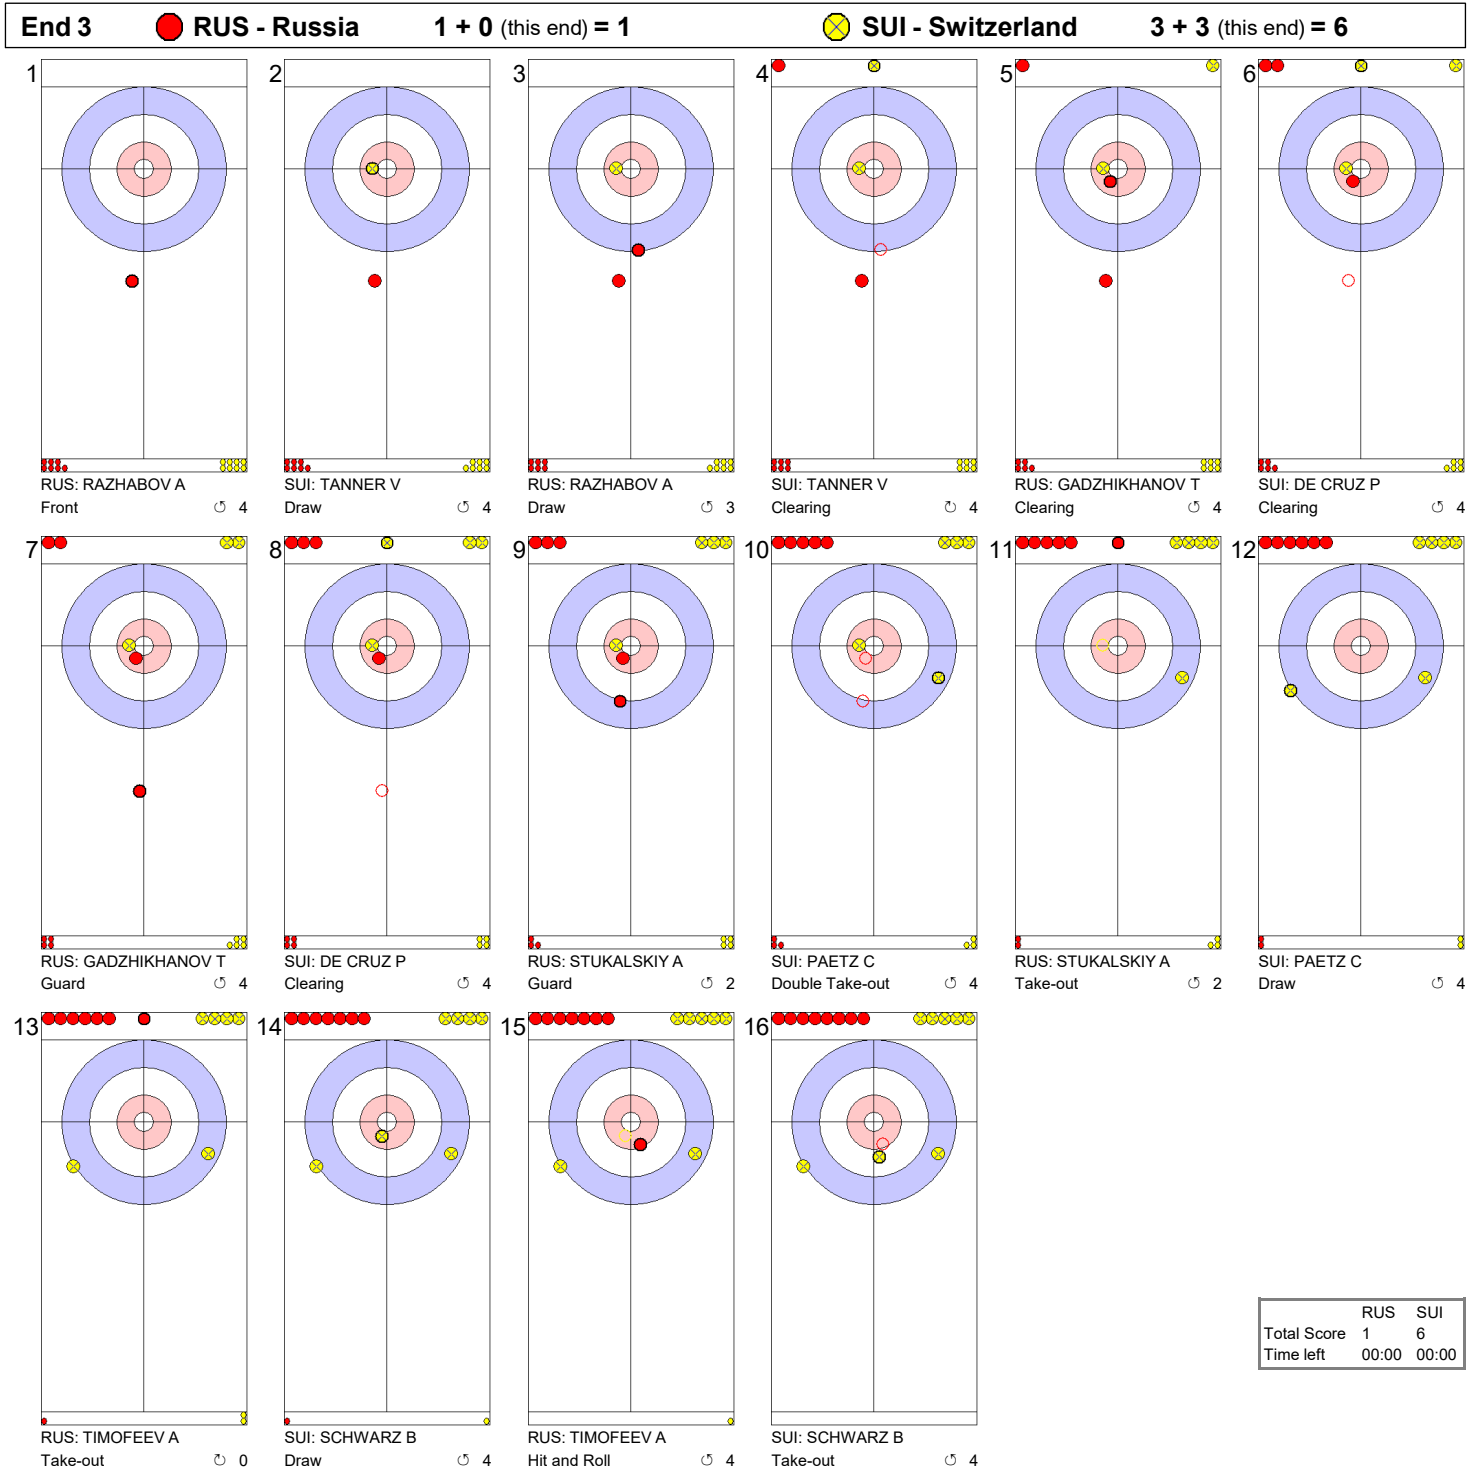

**Game - Shot by Shot**

|             |       |       |
|-------------|-------|-------|
|             | RUS   | SUI   |
| Total Score | 0     | 3     |
| Time left   | 00:00 | 00:00 |

**Game - Shot by Shot**

**Game - Shot by Shot**

|             |       |       |
|-------------|-------|-------|
|             | RUS   | SUI   |
| Total Score | 1     | 6     |
| Time left   | 00:00 | 00:00 |

**Game - Shot by Shot**

**Game - Shot by Shot**

**Game - Shot by Shot**