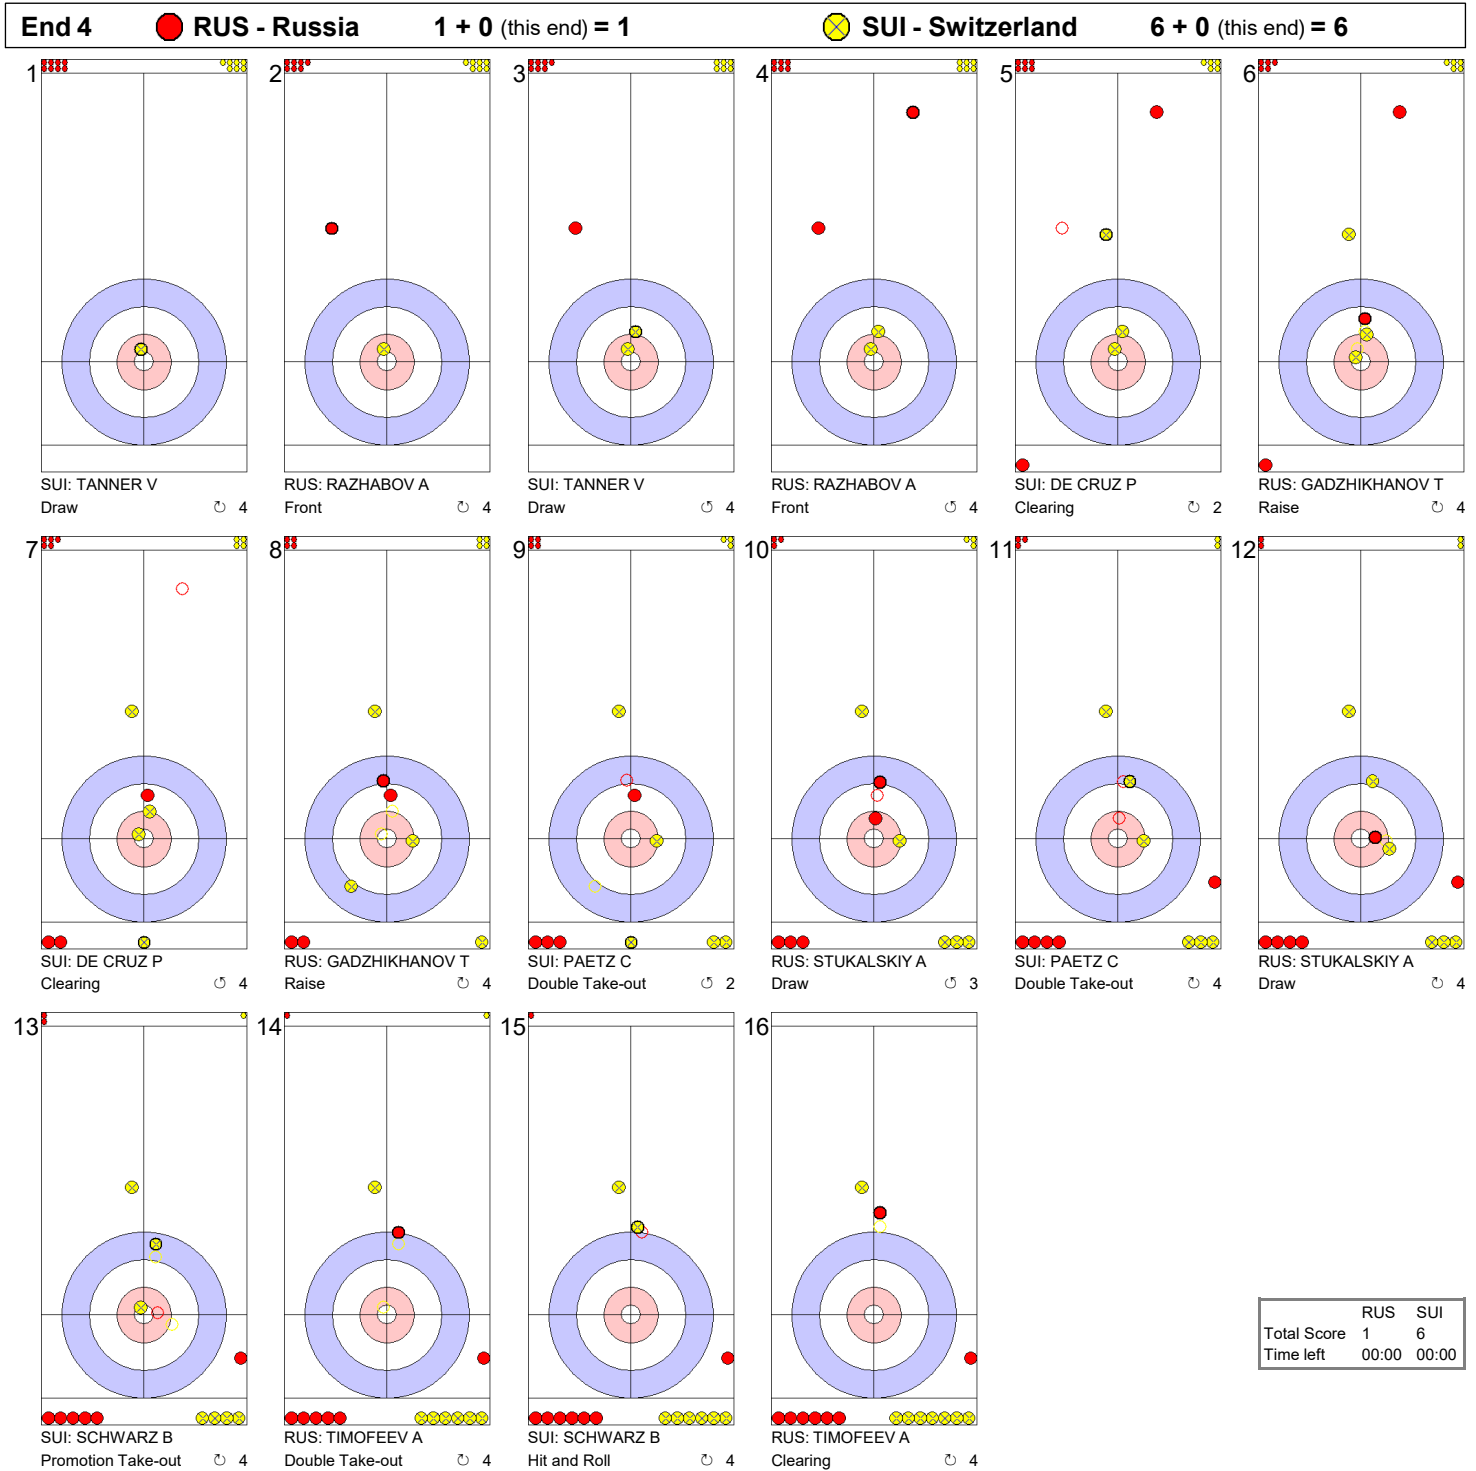

Game - Shot by Shot

	RUS	SUI
Total Score	0	3
Time left	00:00	00:00

Game - Shot by Shot

Game - Shot by Shot

	RUS	SUI
Total Score	1	6
Time left	00:00	00:00

Game - Shot by Shot

Game - Shot by Shot

End 5 ● **RUS - Russia** **1 + 0 (this end) = 1** ● **SUI - Switzerland** **6 + 3 (this end) = 9**

	RUS	SUI
Total Score	1	9
Time left	00:00	00:00

Game - Shot by Shot