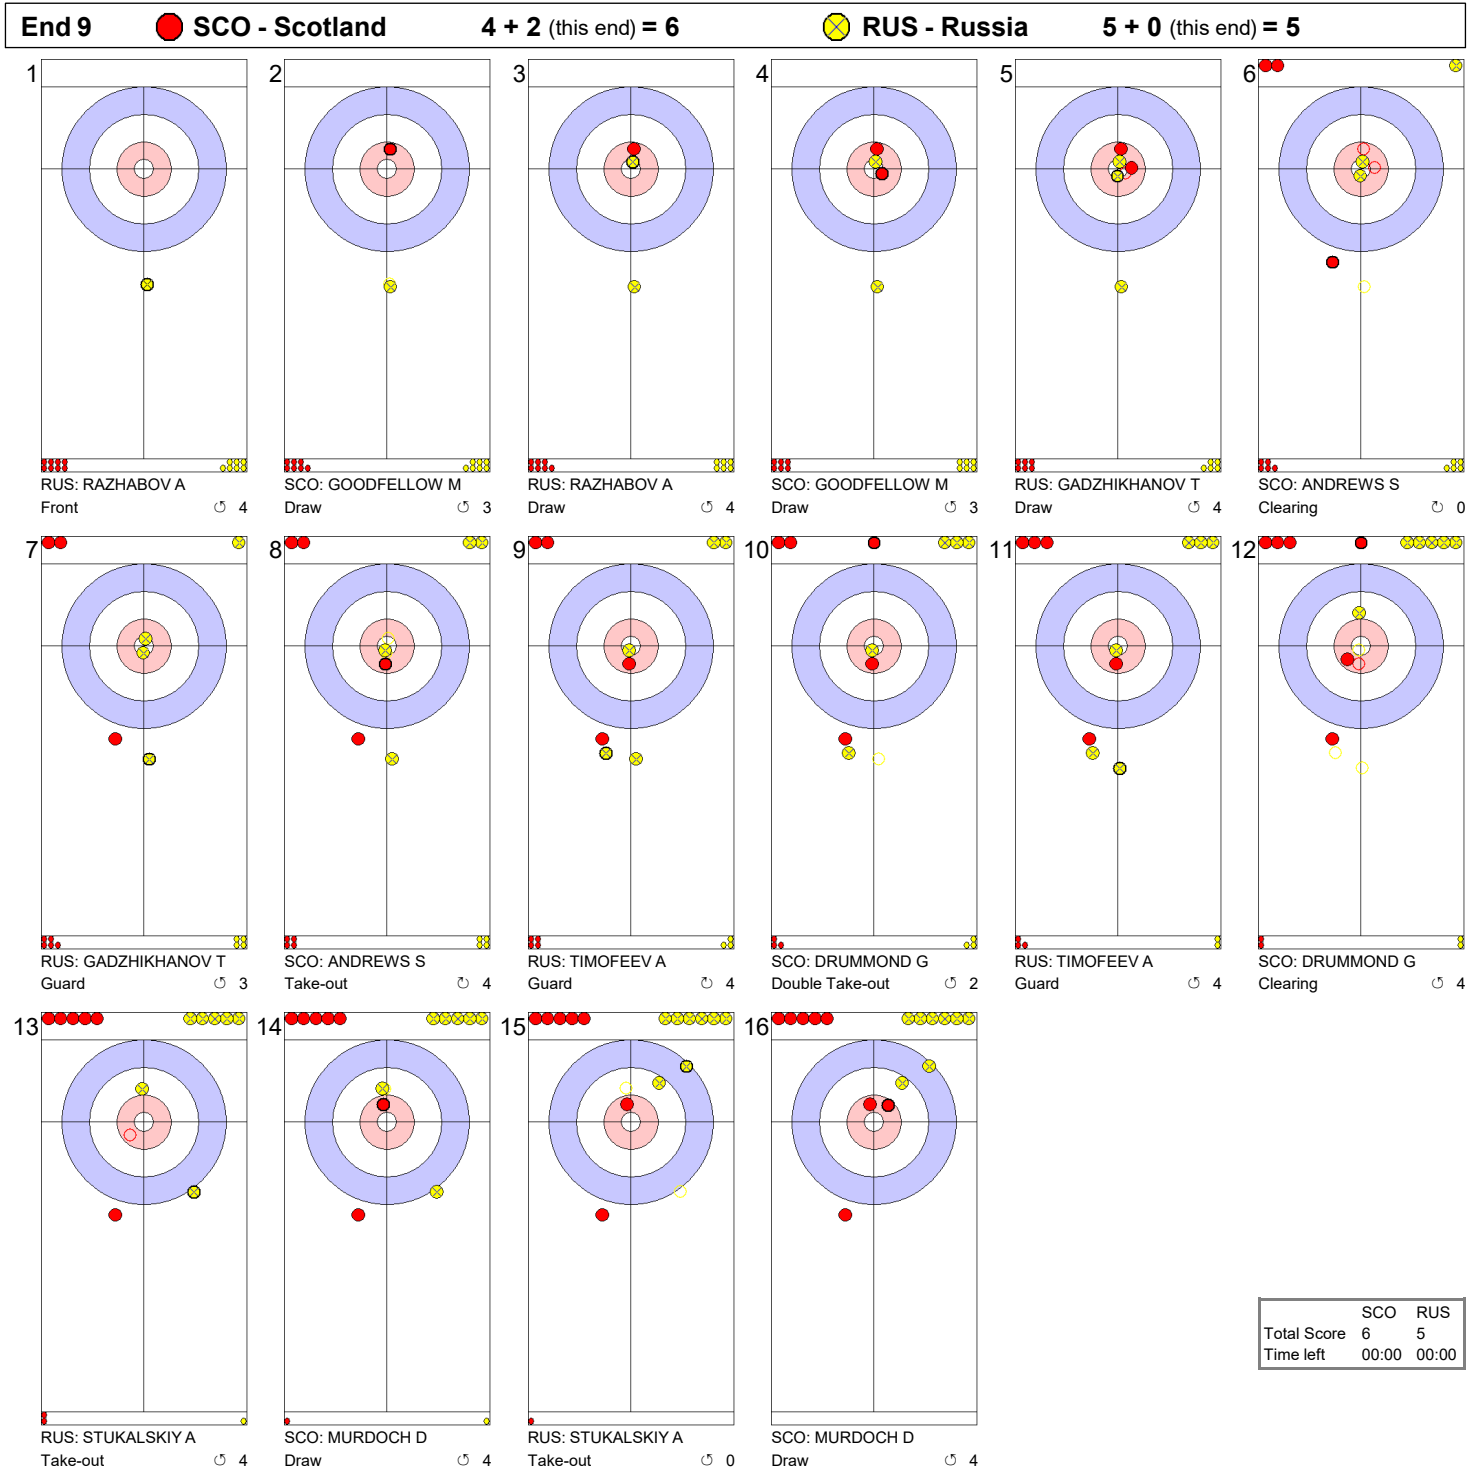

Game - Shot by Shot

Game - Shot by Shot

Game - Shot by Shot

Game - Shot by Shot

Game - Shot by Shot

Game - Shot by Shot

Game - Shot by Shot

Game - Shot by Shot

Game - Shot by Shot

	SCO	RUS
Total Score	6	5
Time left	00:00	00:00

Game - Shot by Shot

	SCO	RUS
Total Score	6	6
Time left	02:19	01:28

Game - Shot by Shot

Note:
Shot Success Points:
4 = 100%
3 = 75%
2 = 50%
1 = 25%
0 = 0%
X = not considered

Rotation:
⌚ Clockwise
⌚ Counter-clockwise

	SCO	RUS
Total Score	7	6
Time left	01:31	01:42