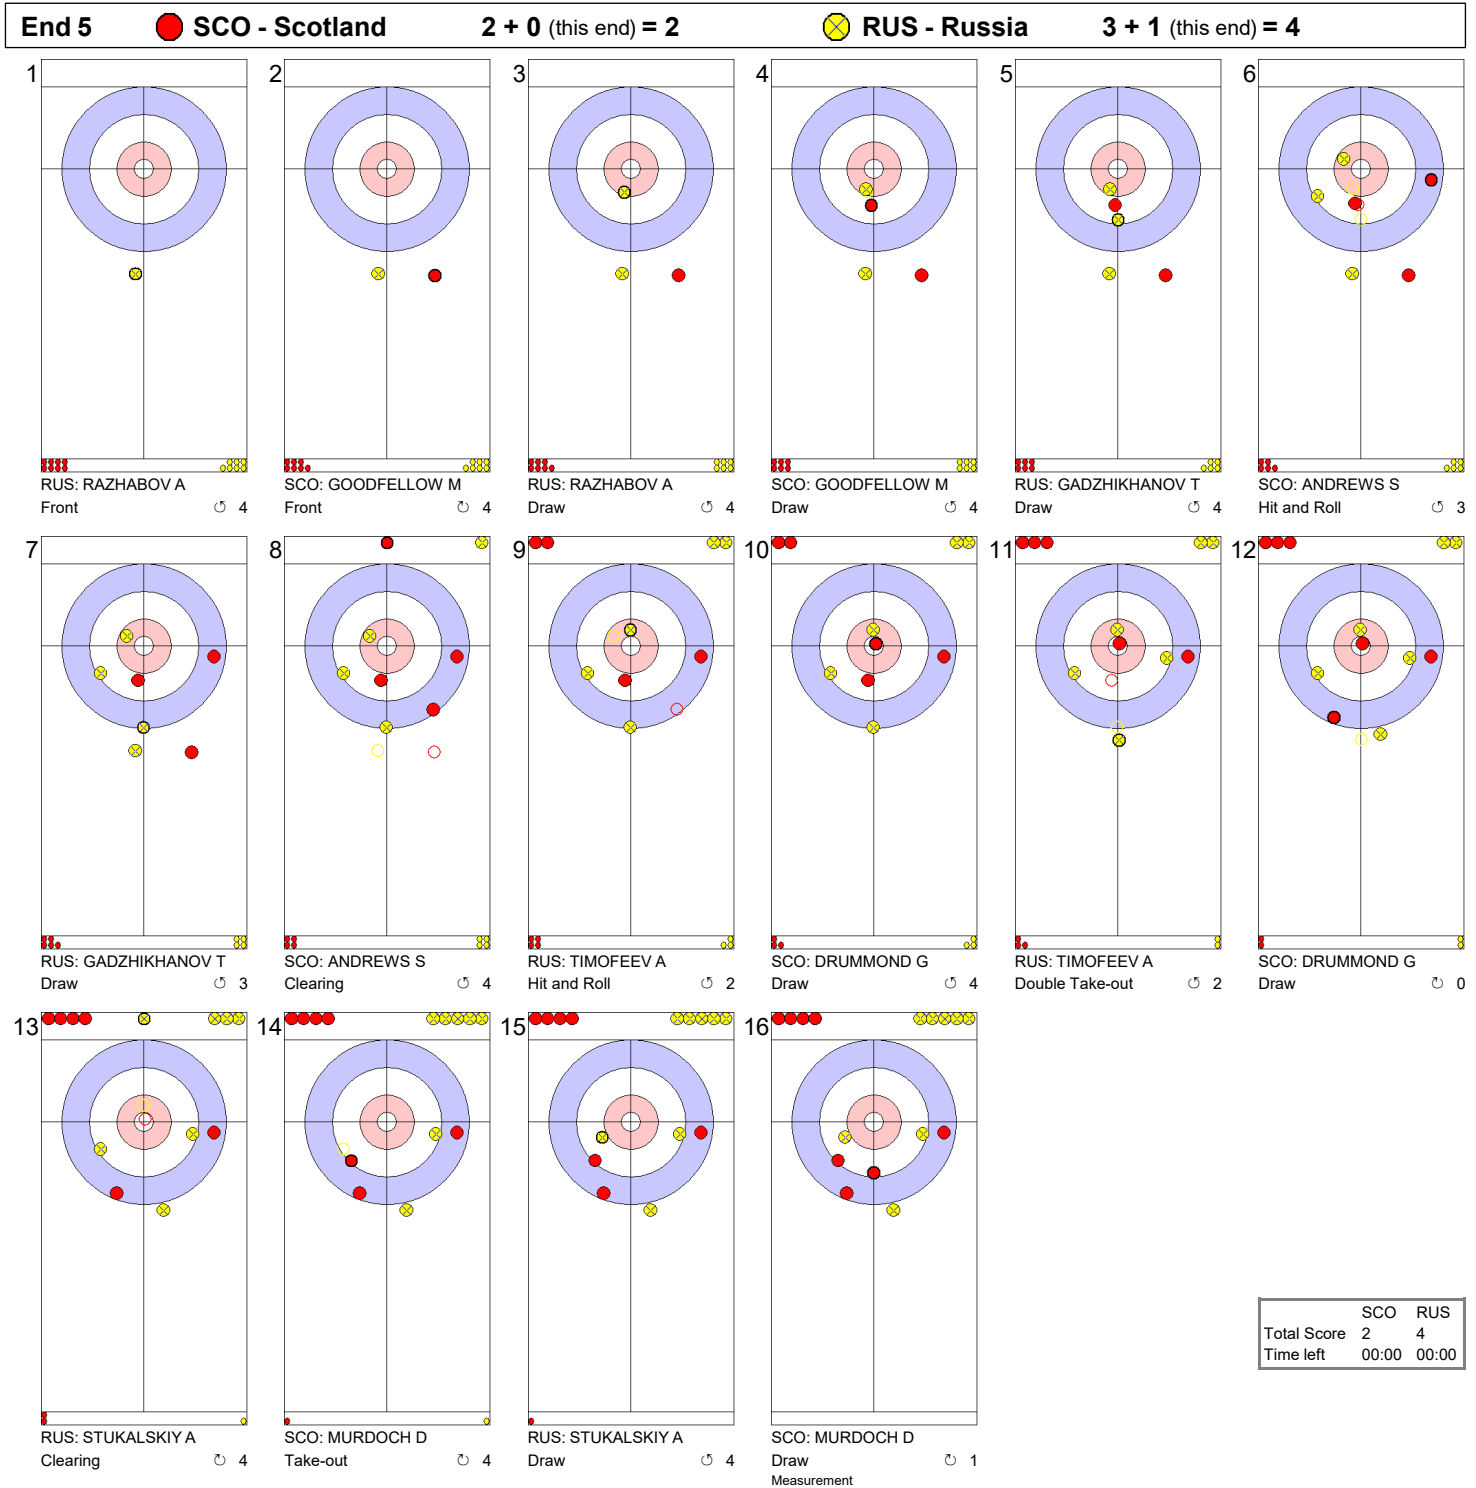

Game - Shot by Shot

Game - Shot by Shot

Game - Shot by Shot

Game - Shot by Shot

Game - Shot by Shot

Game - Shot by Shot

Game - Shot by Shot

Game - Shot by Shot

Game - Shot by Shot

	SCO	RUS
Total Score	6	5
Time left	00:00	00:00

Game - Shot by Shot

	SCO	RUS
Total Score	6	6
Time left	02:19	01:28

Game - Shot by Shot

Note:
Shot Success Points:
4 = 100%
3 = 75%
2 = 50%
1 = 25%
0 = 0%
X = not considered

Rotation:
⌚ Clockwise
⌚ Counter-clockwise

	SCO	RUS
Total Score	7	6
Time left	01:31	01:42