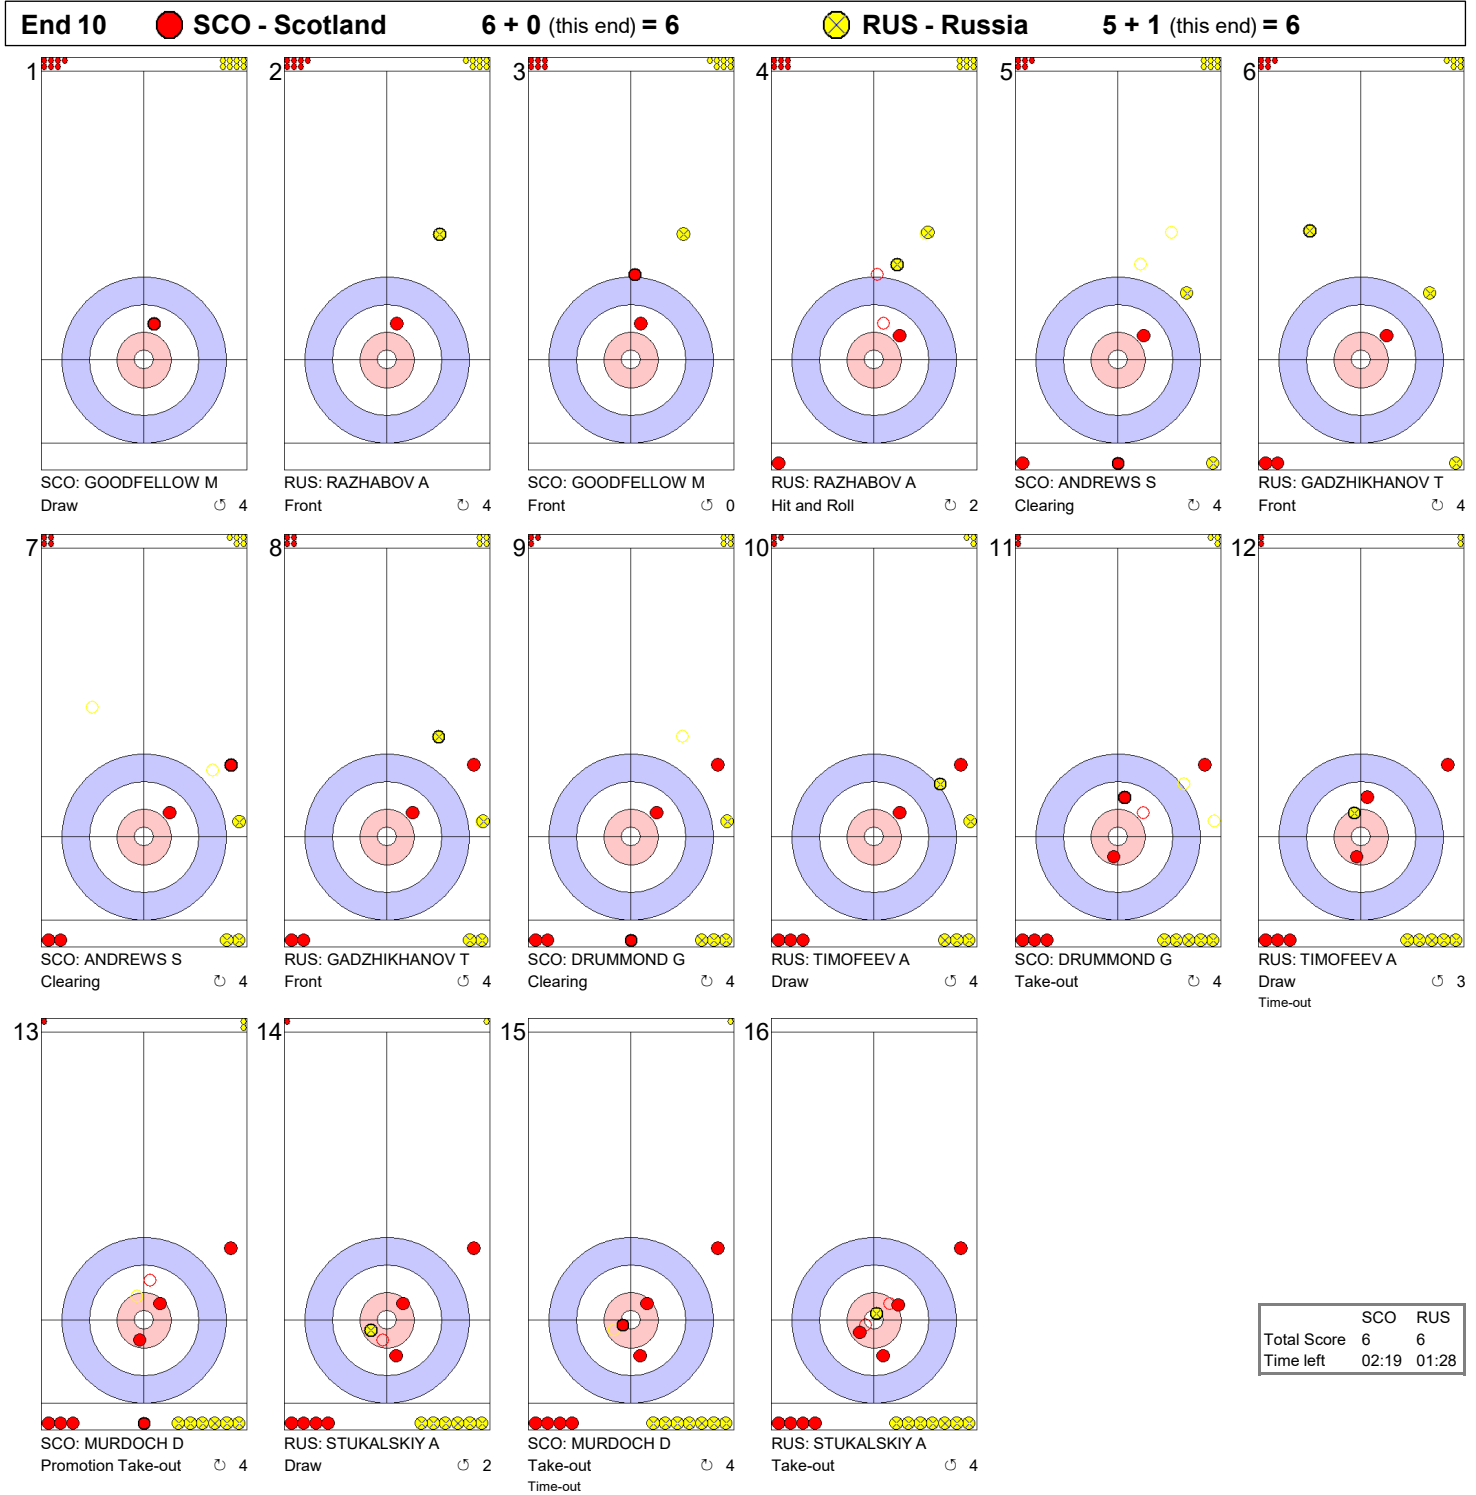

Game - Shot by Shot

Game - Shot by Shot

Game - Shot by Shot

Game - Shot by Shot

Game - Shot by Shot

Game - Shot by Shot

Game - Shot by Shot

Game - Shot by Shot

Game - Shot by Shot

	SCO	RUS
Total Score	6	5
Time left	00:00	00:00

Game - Shot by Shot

	SCO	RUS
Total Score	6	6
Time left	02:19	01:28

Game - Shot by Shot

Note:
Shot Success Points:
4 = 100%
3 = 75%
2 = 50%
1 = 25%
0 = 0%
X = not considered

Rotation:
⌚ Clockwise
⌚ Counter-clockwise

	SCO	RUS
Total Score	7	6
Time left	01:31	01:42