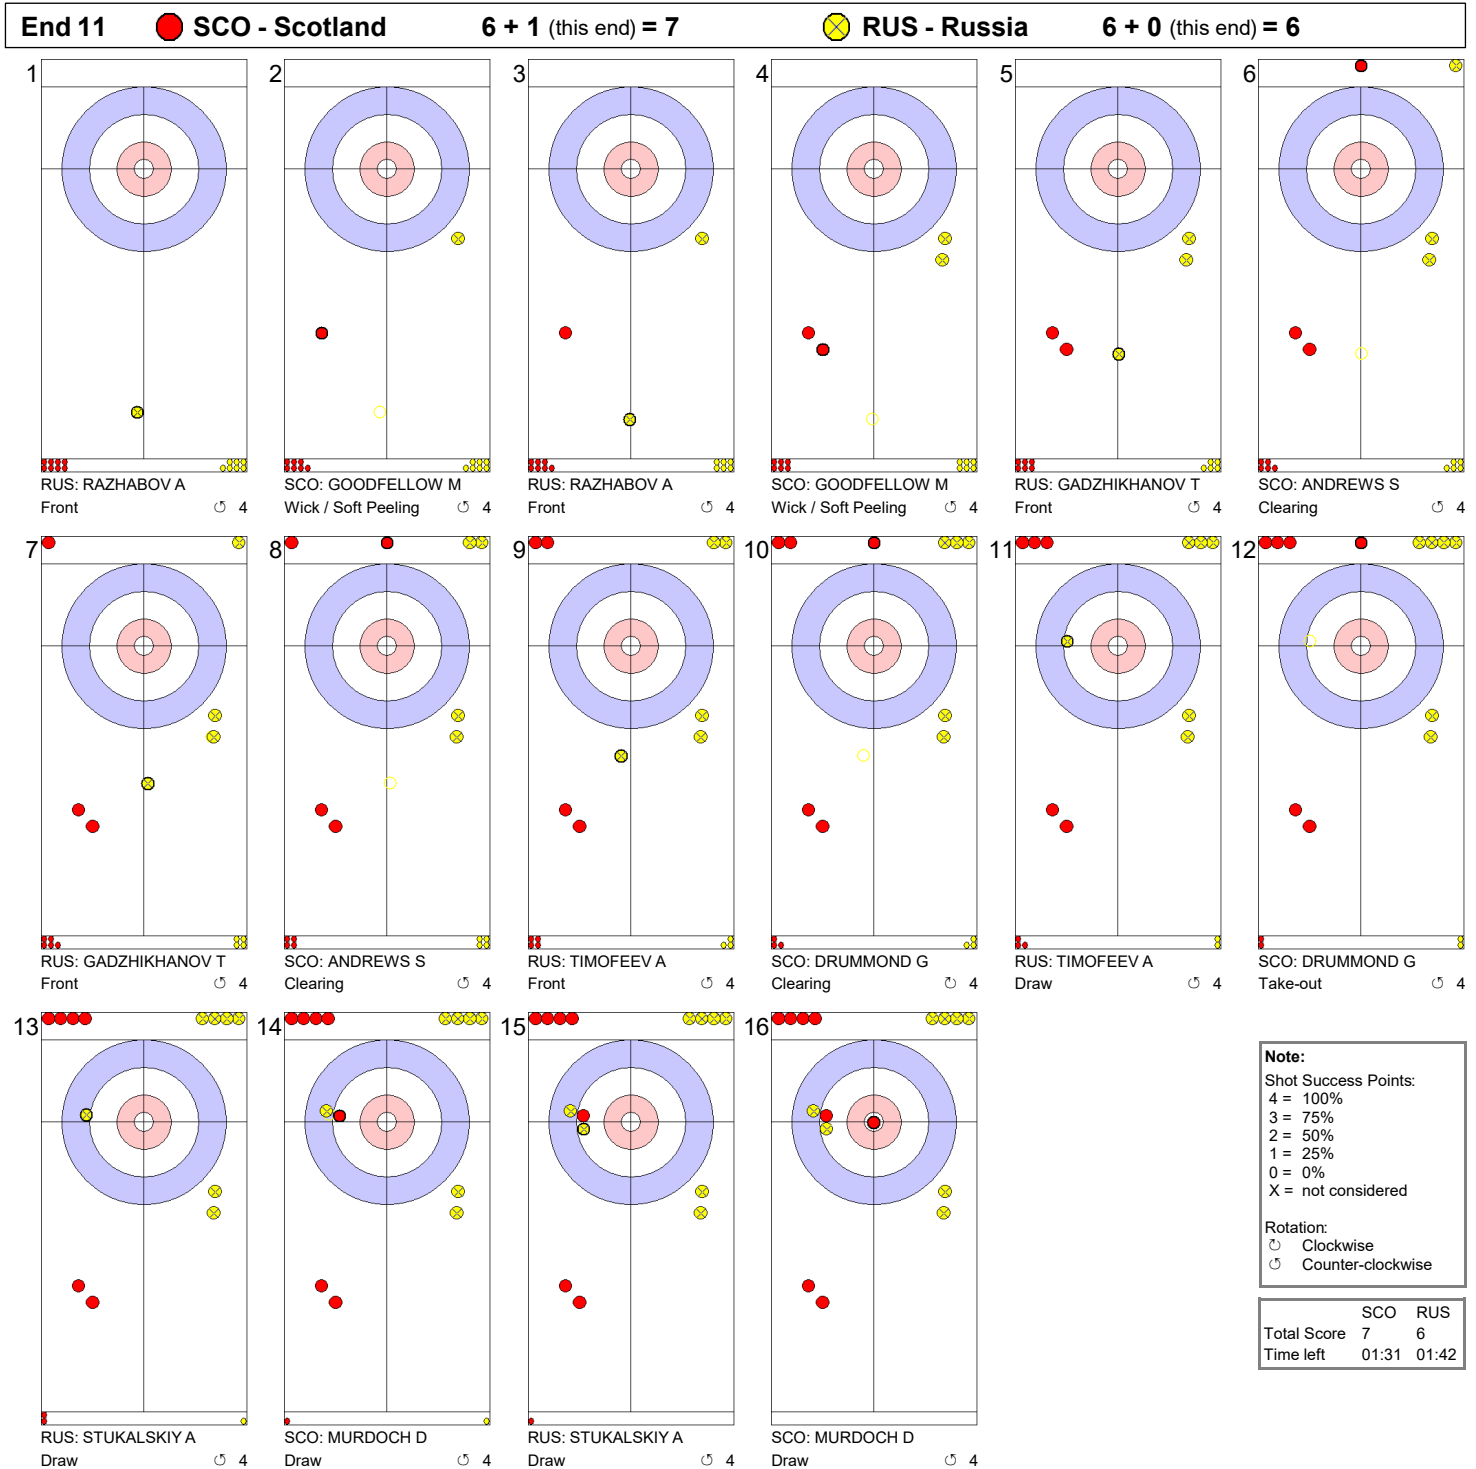

Game - Shot by Shot

Game - Shot by Shot

Game - Shot by Shot

Game - Shot by Shot

Game - Shot by Shot

Game - Shot by Shot

Game - Shot by Shot

Game - Shot by Shot

Game - Shot by Shot

	SCO	RUS
Total Score	6	5
Time left	00:00	00:00

Game - Shot by Shot

	SCO	RUS
Total Score	6	6
Time left	02:19	01:28

Game - Shot by Shot

Note:
Shot Success Points:
4 = 100%
3 = 75%
2 = 50%
1 = 25%
0 = 0%
X = not considered

Rotation:
⌚ Clockwise
⌚ Counter-clockwise

	SCO	RUS
Total Score	7	6
Time left	01:31	01:42