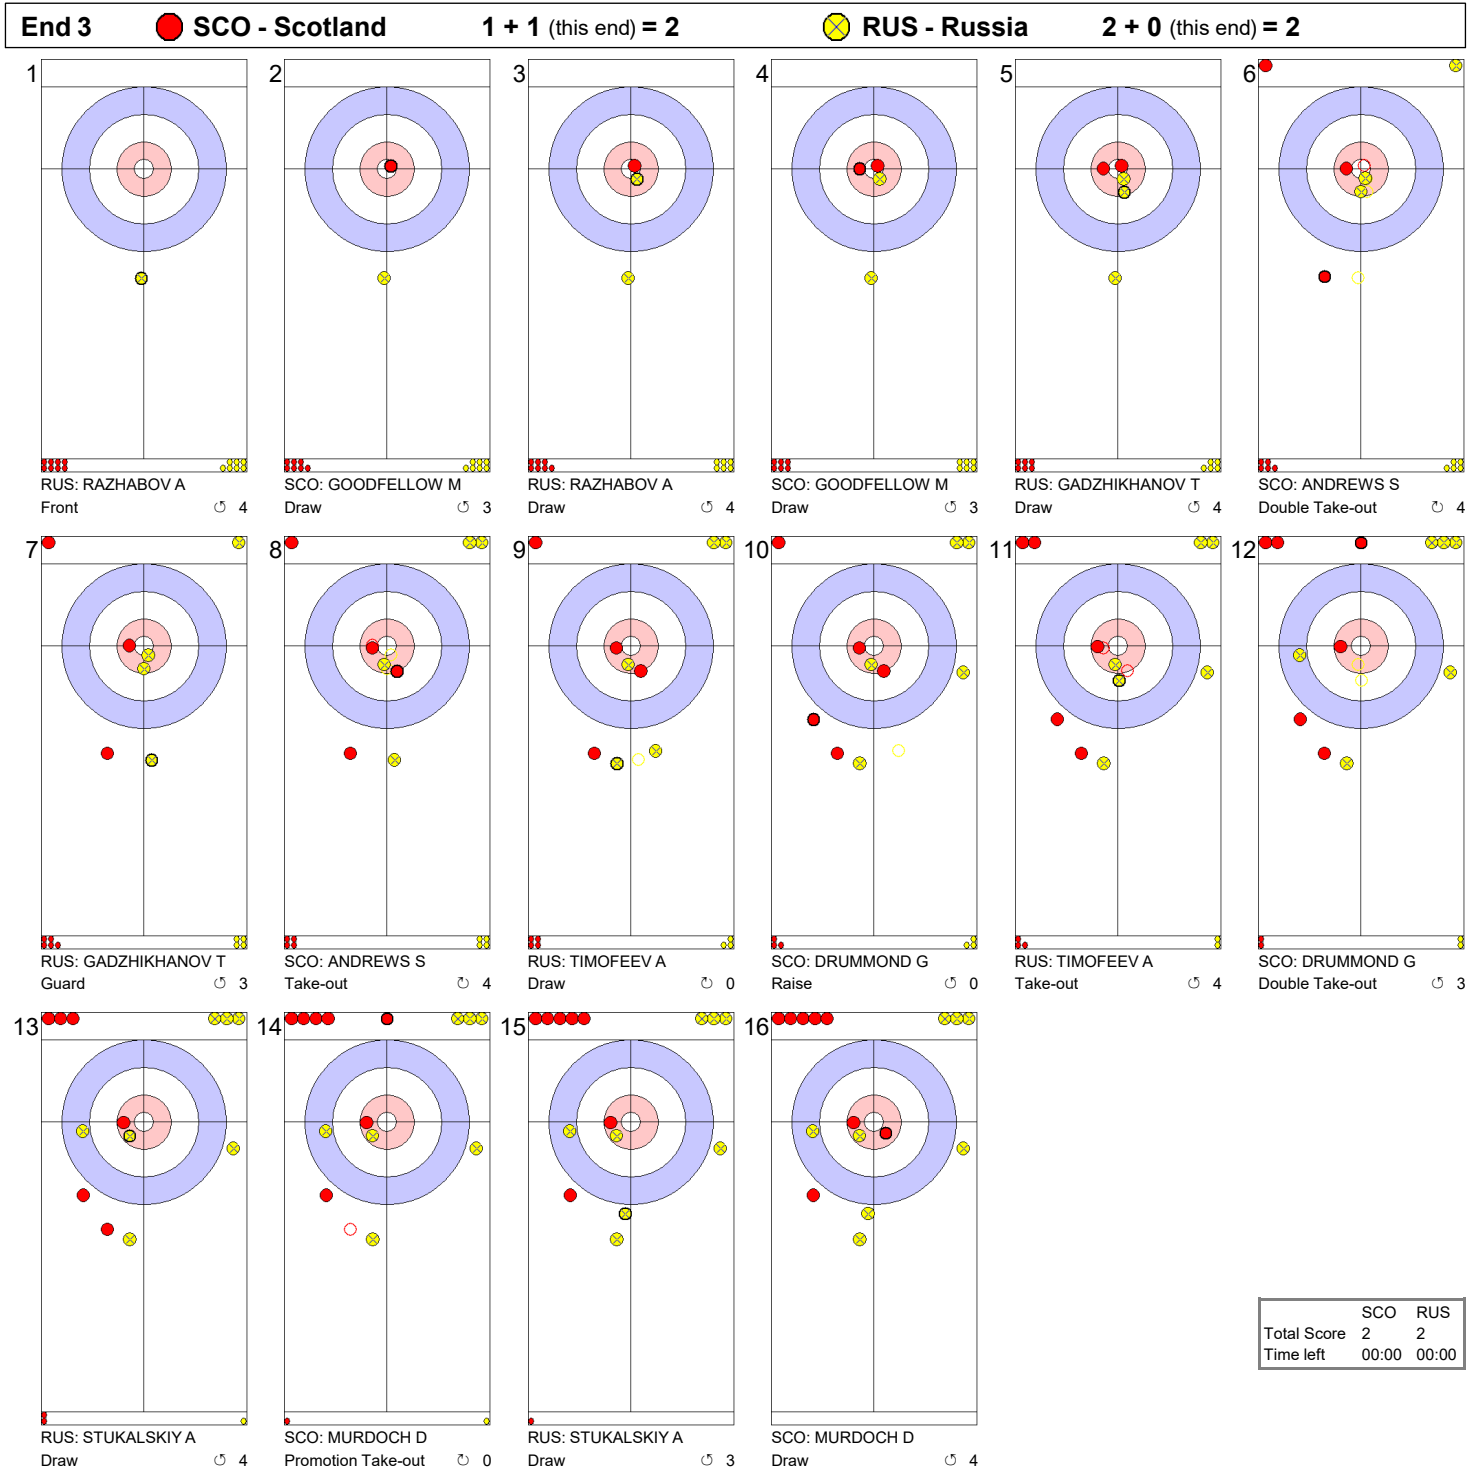

Game - Shot by Shot

Game - Shot by Shot

Game - Shot by Shot

Game - Shot by Shot

Game - Shot by Shot

Game - Shot by Shot

Game - Shot by Shot

Game - Shot by Shot

Game - Shot by Shot

	SCO	RUS
Total Score	6	5
Time left	00:00	00:00

Game - Shot by Shot

	SCO	RUS
Total Score	6	6
Time left	02:19	01:28

Game - Shot by Shot

Note:
Shot Success Points:
4 = 100%
3 = 75%
2 = 50%
1 = 25%
0 = 0%
X = not considered

Rotation:
⌚ Clockwise
⌚ Counter-clockwise

	SCO	RUS
Total Score	7	6
Time left	01:31	01:42