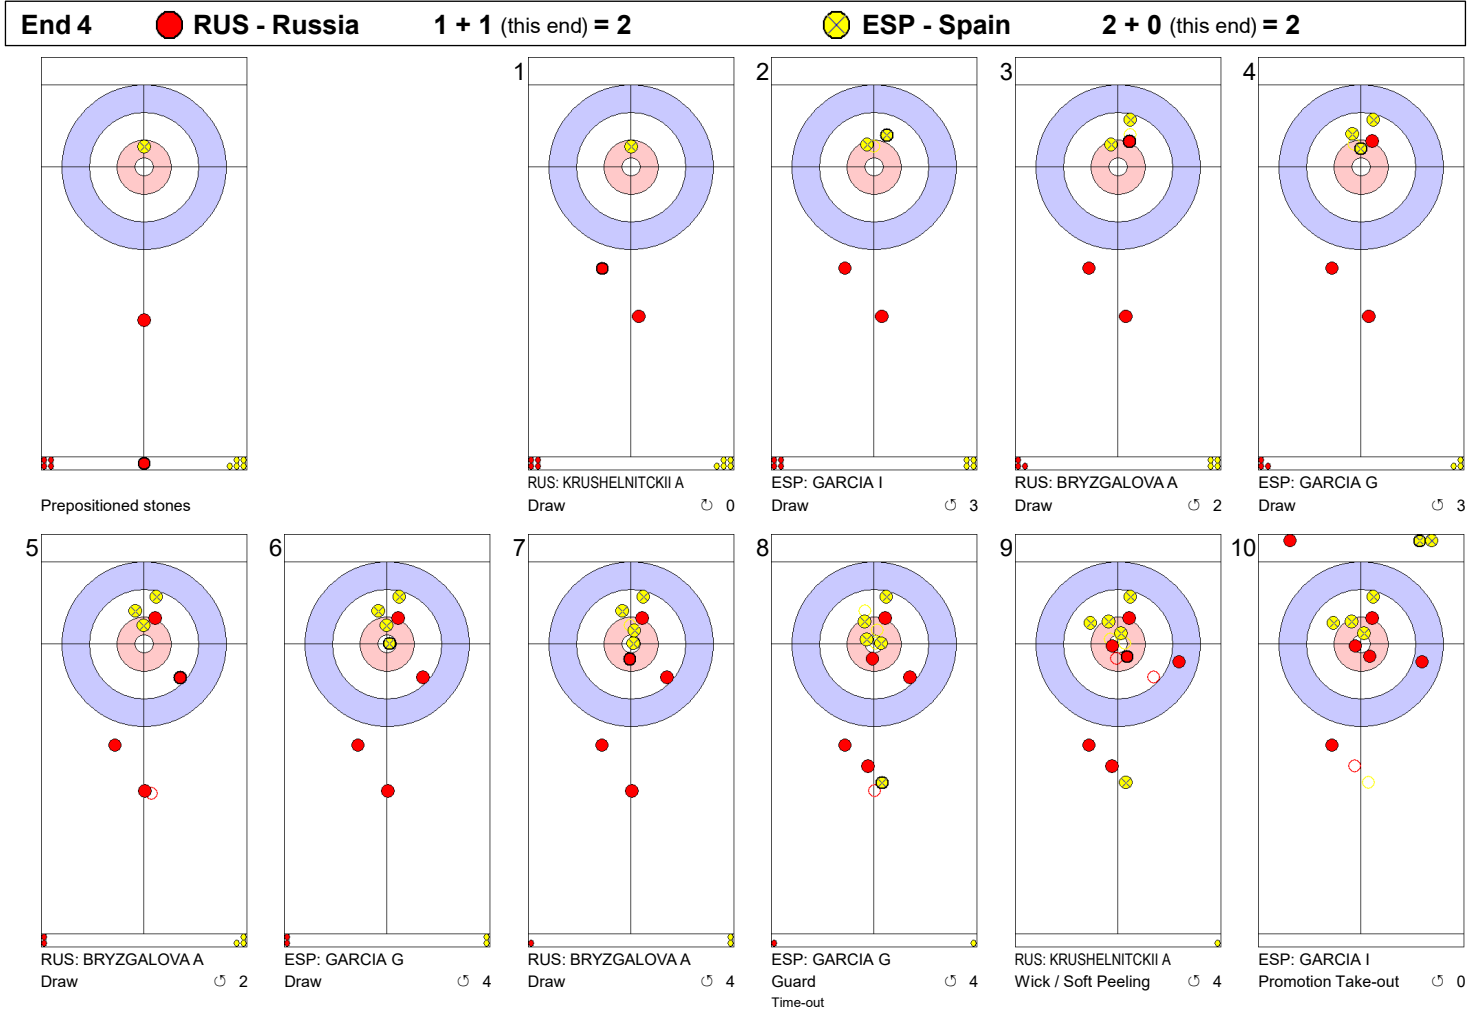

Game - Shot by Shot

	RUS	ESP
Total Score	0	1
Time left	00:00	00:00

WMDCC 2017
Lethbridge, Alberta, Canada

SAT 22 APR 2017
Start Time 11:15

World Mixed Doubles Curling Championship 2017
ATB Centre

Group-E Round Robin Session 2 - Sheet B

Game - Shot by Shot

End 2 ● **RUS - Russia** **0 + 0 (this end) = 0** ● **ESP - Spain** **1 + 1 (this end) = 2**

	RUS	ESP
Total Score	0	2
Time left	00:00	00:00

Game - Shot by Shot

	RUS	ESP
Total Score	1	2
Time left	00:00	00:00

Game - Shot by Shot

	RUS	ESP
Total Score	2	2
Time left	00:00	00:00

Game - Shot by Shot

	RUS	ESP
Total Score	4	2
Time left	00:00	00:00

Game - Shot by Shot

End 6 ● **RUS - Russia** **4 + 0 (this end) = 4** ● **ESP - Spain** **2 + 2 (this end) = 4**

	RUS	ESP
Total Score	4	4
Time left	00:00	00:00

Game - Shot by Shot

	RUS	ESP
Total Score	9	4
Time left	00:00	00:00

Game - Shot by Shot

End 8 ● **RUS - Russia** **9 + X (this end) = 9** ● **ESP - Spain** **4 + X (this end) = 4**