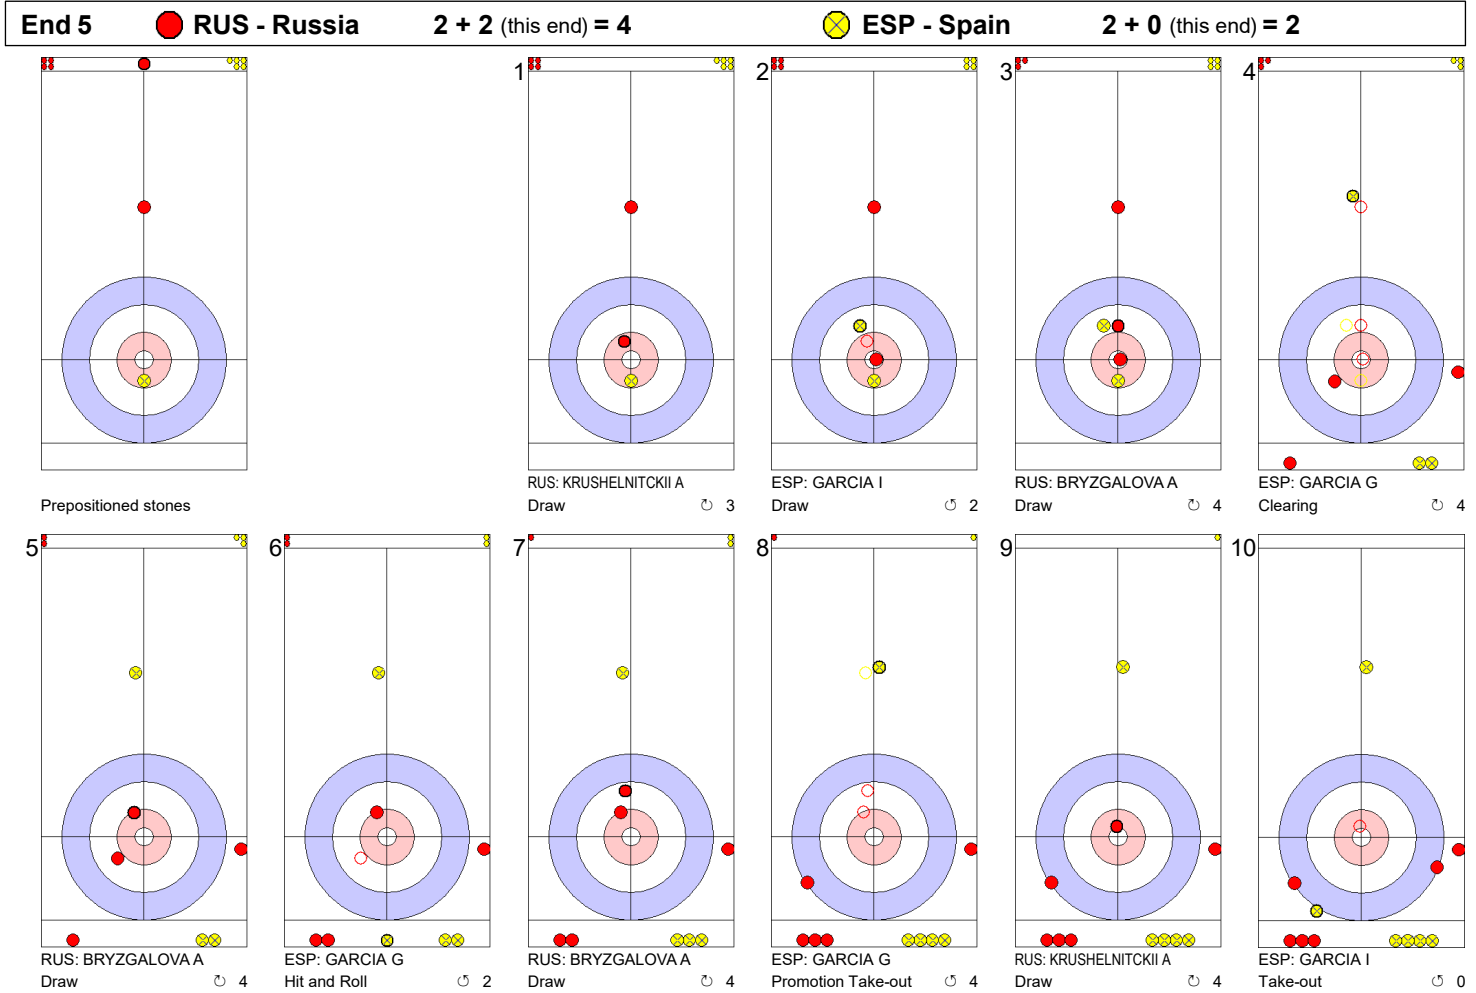

Game - Shot by Shot

	RUS	ESP
Total Score	0	1
Time left	00:00	00:00

WMDCC 2017
Lethbridge, Alberta, Canada

SAT 22 APR 2017
Start Time 11:15

World Mixed Doubles Curling Championship 2017
ATB Centre

Group-E Round Robin Session 2 - Sheet B

Game - Shot by Shot

End 2 ● **RUS - Russia** **0 + 0 (this end) = 0** ● **ESP - Spain** **1 + 1 (this end) = 2**

	RUS	ESP
Total Score	0	2
Time left	00:00	00:00

Game - Shot by Shot

	RUS	ESP
Total Score	1	2
Time left	00:00	00:00

Game - Shot by Shot

	RUS	ESP
Total Score	2	2
Time left	00:00	00:00

Game - Shot by Shot

	RUS	ESP
Total Score	4	2
Time left	00:00	00:00

Game - Shot by Shot

End 6 ● **RUS - Russia** **4 + 0 (this end) = 4** ● **ESP - Spain** **2 + 2 (this end) = 4**

	RUS	ESP
Total Score	4	4
Time left	00:00	00:00

Game - Shot by Shot

	RUS	ESP
Total Score	9	4
Time left	00:00	00:00

Game - Shot by Shot

End 8 ● **RUS - Russia** **9 + X (this end) = 9** ● **ESP - Spain** **4 + X (this end) = 4**