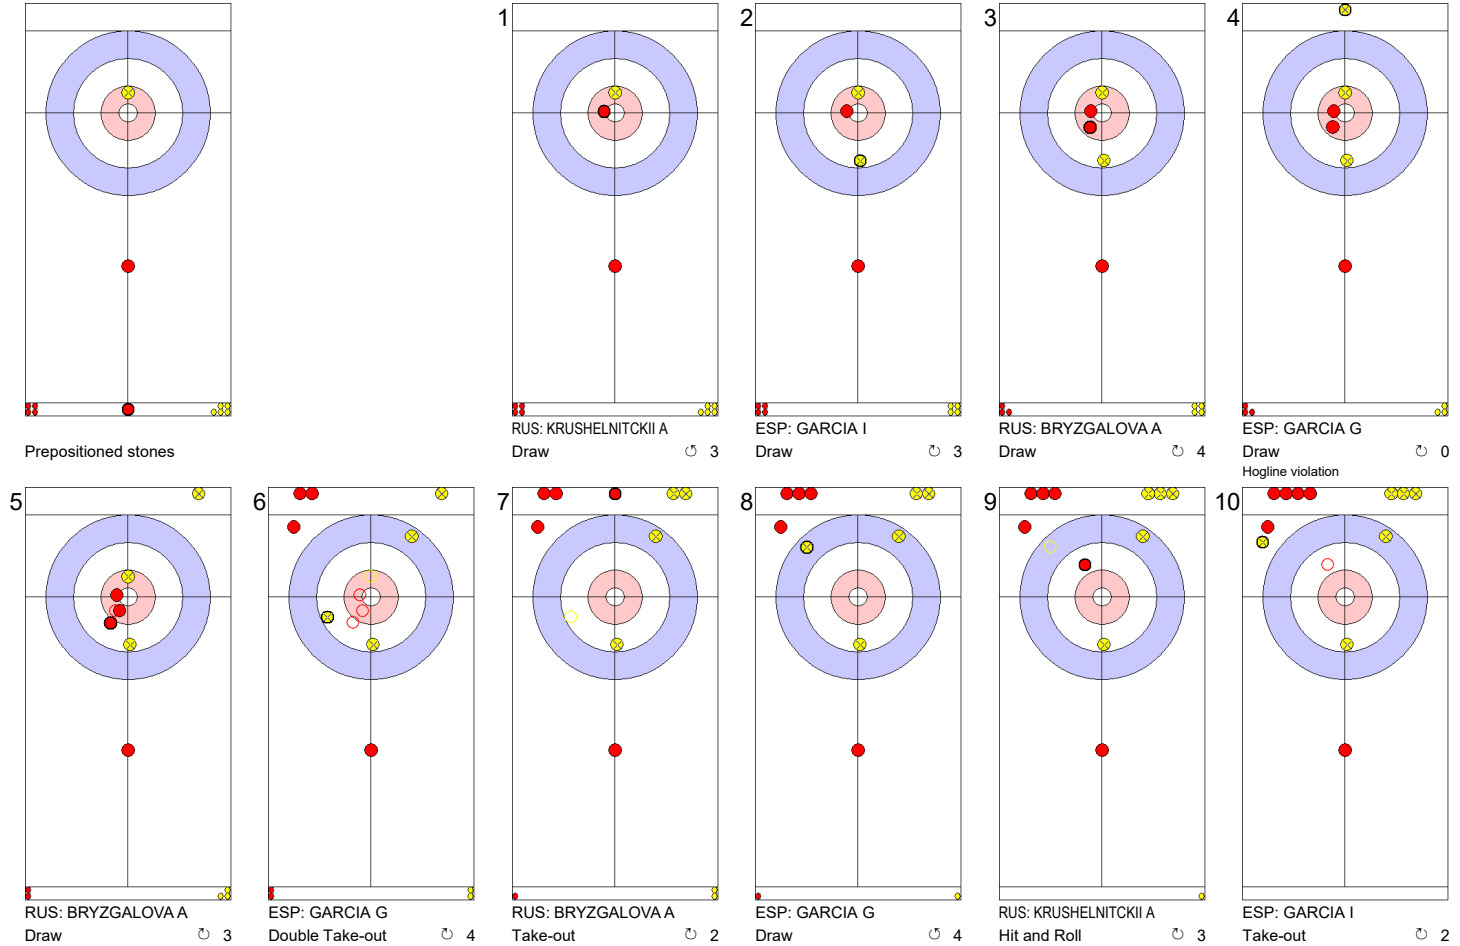

Game - Shot by Shot

End 2 ● **RUS - Russia** **0 + 0 (this end) = 0** ● **ESP - Spain** **1 + 1 (this end) = 2**

	RUS	ESP
Total Score	0	2
Time left	00:00	00:00

Game - Shot by Shot

	RUS	ESP
Total Score	1	2
Time left	00:00	00:00

Game - Shot by Shot

	RUS	ESP
Total Score	2	2
Time left	00:00	00:00

Game - Shot by Shot

	RUS	ESP
Total Score	4	2
Time left	00:00	00:00

Game - Shot by Shot

End 6 ● **RUS - Russia** **4 + 0 (this end) = 4** ● **ESP - Spain** **2 + 2 (this end) = 4**

	RUS	ESP
Total Score	4	4
Time left	00:00	00:00

Game - Shot by Shot

	RUS	ESP
Total Score	9	4
Time left	00:00	00:00

Game - Shot by Shot

End 8 ● **RUS - Russia** **9 + X (this end) = 9** ● **ESP - Spain** **4 + X (this end) = 4**

Prepositioned stones

RUS: BRYZGALOVA A
Wick / Soft Peeling ⌚ 0
Stone removal violation

ESP: GARCIA I
Draw ⌚ 3

RUS: KRUSHELNITCKII A
Draw ⌚ 3

ESP: GARCIA G
Draw ⌚ 2

RUS: KRUSHELNITCKII A
Take-out ⌚ 4

Note:
Shot Success Points:
4 = 100%
3 = 75%
2 = 50%
1 = 25%
0 = 0%
X = not considered