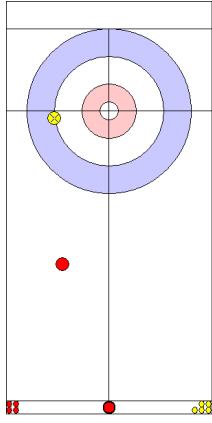

	RUS	ESP
Total Score	4	4
Time left	00:00	00:00

Game - Shot by Shot

	RUS	ESP
Total Score	9	4
Time left	00:00	00:00

Game - Shot by Shot

End 8 ● **RUS - Russia** **9 + X (this end) = 9** ● **ESP - Spain** **4 + X (this end) = 4**