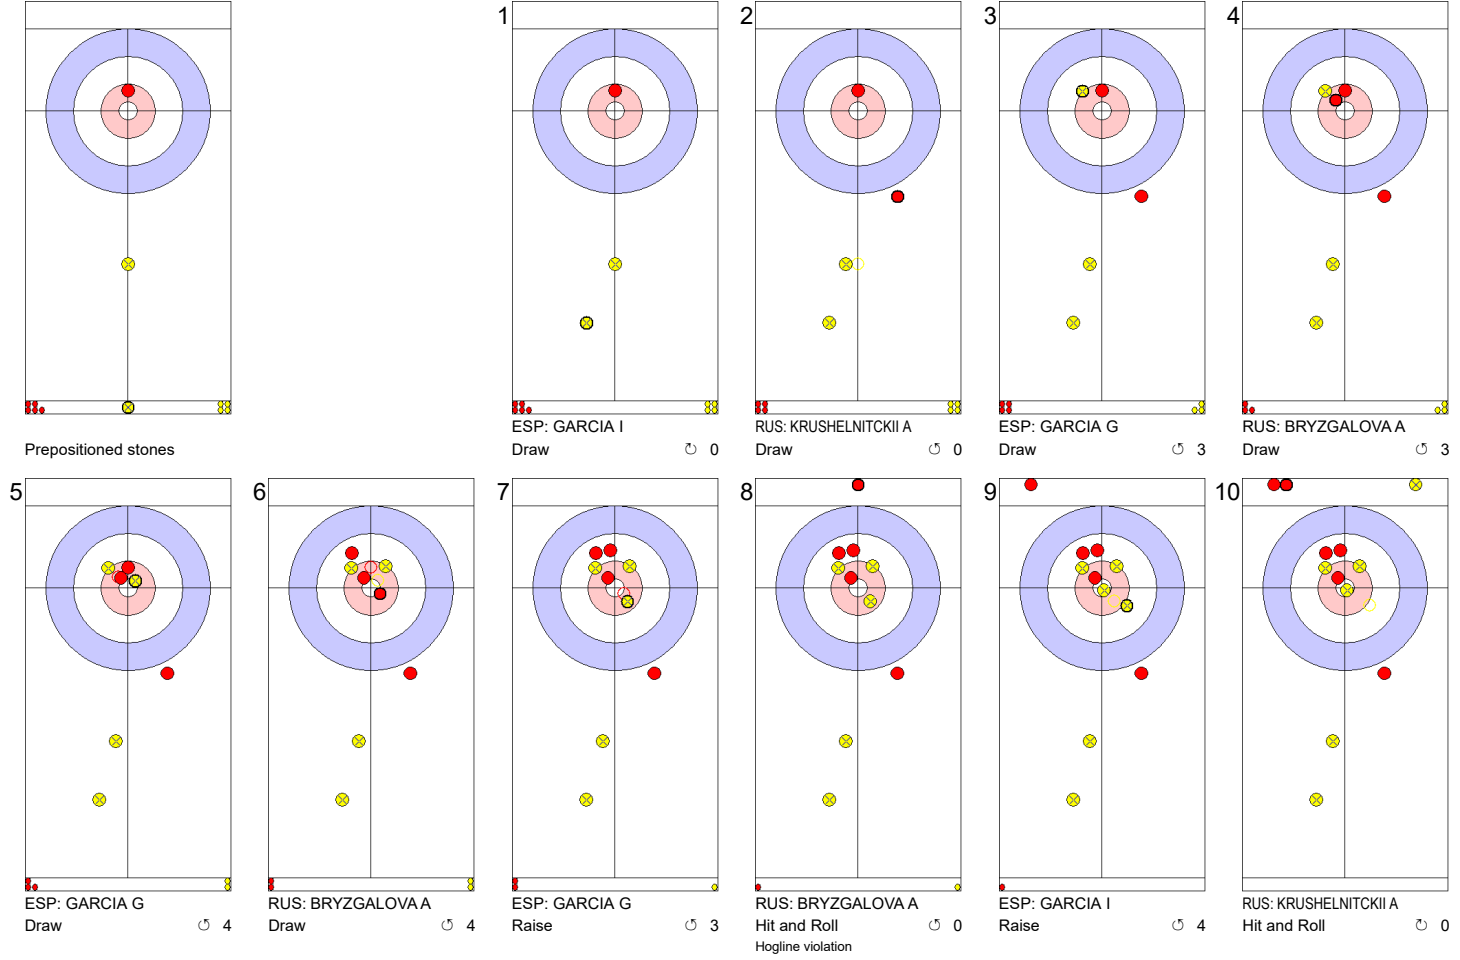

Game - Shot by Shot

	RUS	ESP
Total Score	0	1
Time left	00:00	00:00

WMDCC 2017
Lethbridge, Alberta, Canada

SAT 22 APR 2017
Start Time 11:15

World Mixed Doubles Curling Championship 2017
ATB Centre

Group-E Round Robin Session 2 - Sheet B

Game - Shot by Shot

End 2 ● **RUS - Russia** **0 + 0 (this end) = 0** ● **ESP - Spain** **1 + 1 (this end) = 2**

	RUS	ESP
Total Score	0	2
Time left	00:00	00:00

Game - Shot by Shot

	RUS	ESP
Total Score	1	2
Time left	00:00	00:00

Game - Shot by Shot

	RUS	ESP
Total Score	2	2
Time left	00:00	00:00

Game - Shot by Shot

	RUS	ESP
Total Score	4	2
Time left	00:00	00:00

Game - Shot by Shot

End 6 ● **RUS - Russia** **4 + 0 (this end) = 4** ● **ESP - Spain** **2 + 2 (this end) = 4**

	RUS	ESP
Total Score	4	4
Time left	00:00	00:00

Game - Shot by Shot

	RUS	ESP
Total Score	9	4
Time left	00:00	00:00

Game - Shot by Shot

End 8 ● **RUS - Russia** **9 + X (this end) = 9** ● **ESP - Spain** **4 + X (this end) = 4**