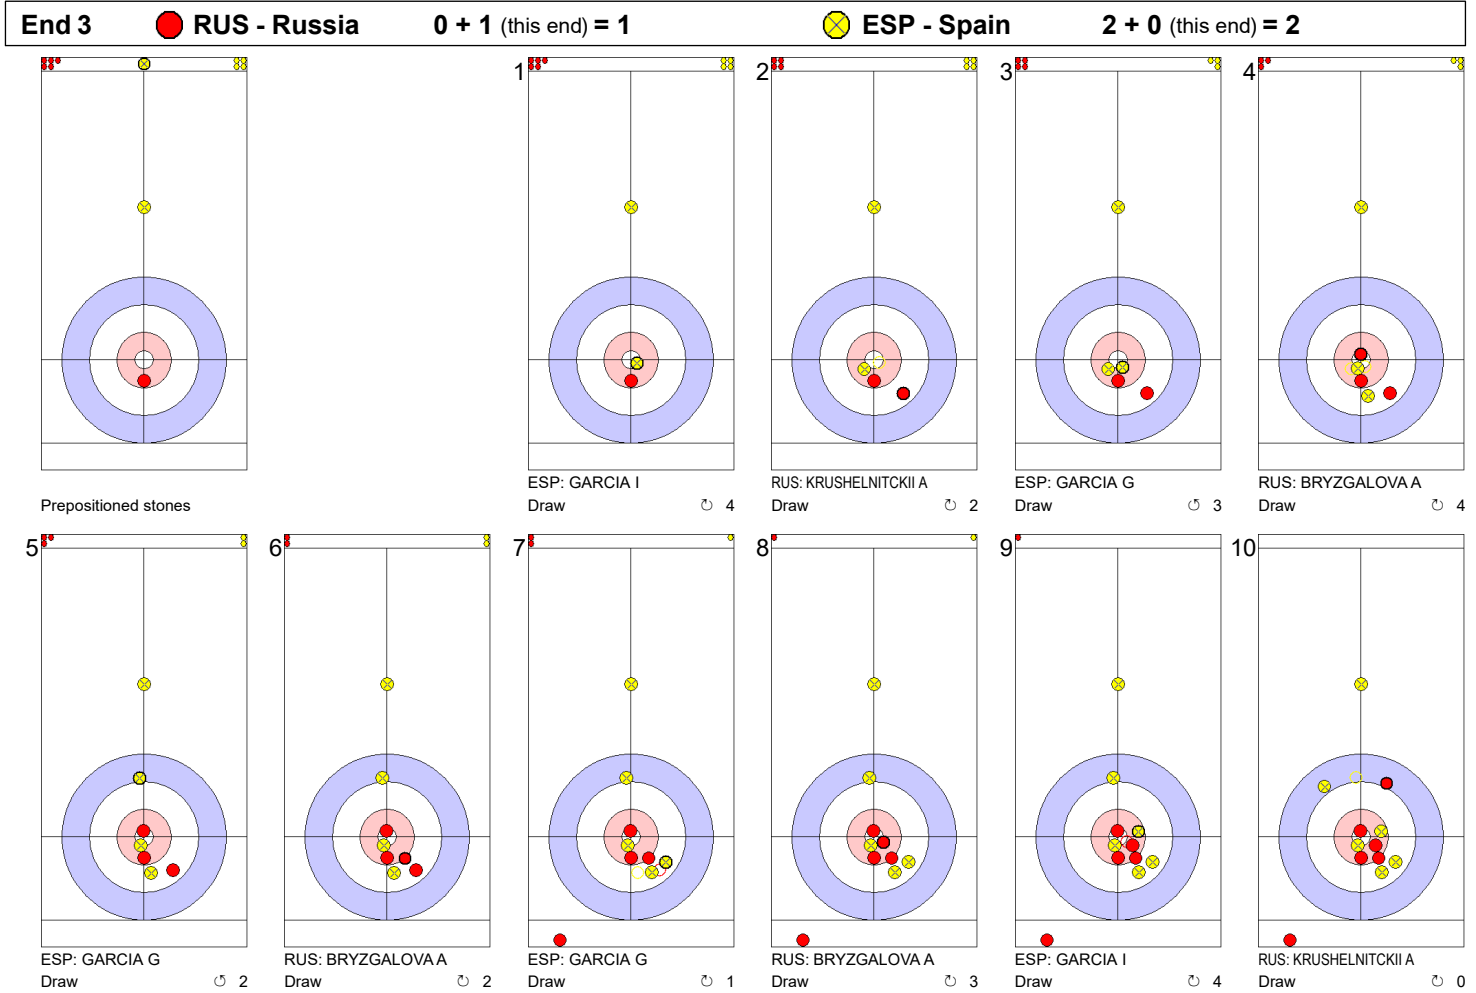

Game - Shot by Shot

	RUS	ESP
Total Score	0	1
Time left	00:00	00:00

WMDCC 2017
Lethbridge, Alberta, Canada

SAT 22 APR 2017
Start Time 11:15

World Mixed Doubles Curling Championship 2017
ATB Centre

Group-E Round Robin Session 2 - Sheet B

Game - Shot by Shot

End 2 ● **RUS - Russia** **0 + 0 (this end) = 0** ● **ESP - Spain** **1 + 1 (this end) = 2**

	RUS	ESP
Total Score	0	2
Time left	00:00	00:00

Game - Shot by Shot

	RUS	ESP
Total Score	1	2
Time left	00:00	00:00

Game - Shot by Shot

	RUS	ESP
Total Score	2	2
Time left	00:00	00:00

Game - Shot by Shot

	RUS	ESP
Total Score	4	2
Time left	00:00	00:00

Game - Shot by Shot

End 6 ● **RUS - Russia** **4 + 0 (this end) = 4** ● **ESP - Spain** **2 + 2 (this end) = 4**

	RUS	ESP
Total Score	4	4
Time left	00:00	00:00

Game - Shot by Shot

	RUS	ESP
Total Score	9	4
Time left	00:00	00:00

Game - Shot by Shot

End 8 ● **RUS - Russia** **9 + X (this end) = 9** ● **ESP - Spain** **4 + X (this end) = 4**