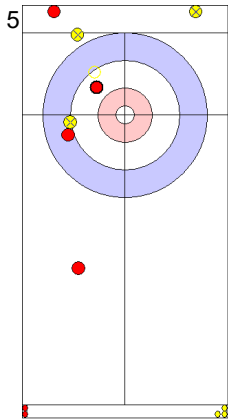

Prepositioned stones

RUS: BRYZGALOVA A
Wick / Soft Peeling ⌚ 0
Stone removal violation

ESP: GARCIA I
Draw ⌚ 3

RUS: KRUSHELNITCKII A
Draw ⌚ 3

ESP: GARCIA G
Draw ⌚ 2

RUS: KRUSHELNITCKII A
Take-out ⌚ 4

Note:
Shot Success Points:
4 = 100%
3 = 75%
2 = 50%
1 = 25%
0 = 0%
X = not considered

Rotation:
⌚ Clockwise
⌚ Counter-clockwise

	RUS	ESP
Total Score	9	4
Time left	04:51	03:23

Legend:
X Unfinished end due to concession