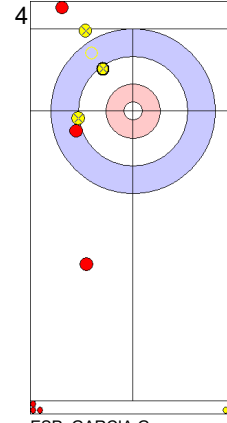

Prepositioned stones

RUS: BRYZGALOVA A
Wick / Soft Peeling ⌚ 0
Stone removal violation

ESP: GARCIA I
Draw ⌚ 3

RUS: KRUSHELNITCKII A
Draw ⌚ 3

ESP: GARCIA G
Draw ⌚ 2

RUS: KRUSHELNITCKII A
Take-out ⌚ 4

Note:
Shot Success Points:
4 = 100%
3 = 75%
2 = 50%
1 = 25%
0 = 0%
X = not considered

Rotation:
⌚ Clockwise
⌚ Counter-clockwise

	RUS	ESP
Total Score	9	4
Time left	04:51	03:23

Legend:
X Unfinished end due to concession