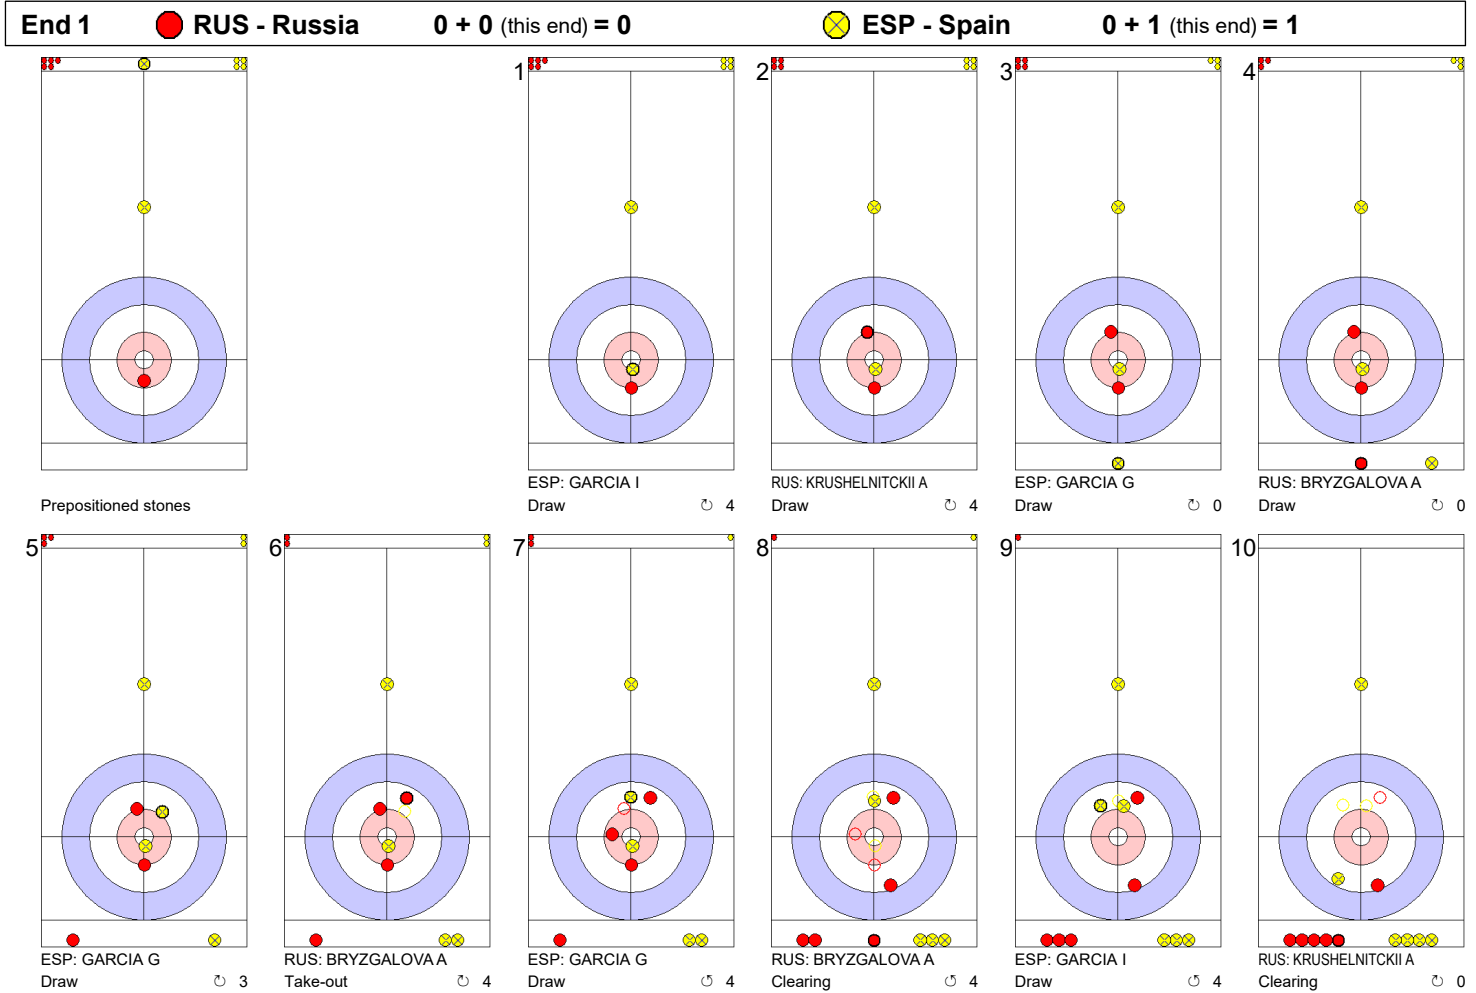

Game - Shot by Shot

	RUS	ESP
Total Score	0	1
Time left	00:00	00:00

WMDCC 2017
Lethbridge, Alberta, Canada

SAT 22 APR 2017
Start Time 11:15

World Mixed Doubles Curling Championship 2017
ATB Centre

Group-E Round Robin Session 2 - Sheet B

Game - Shot by Shot

End 2 ● **RUS - Russia** **0 + 0 (this end) = 0** ● **ESP - Spain** **1 + 1 (this end) = 2**

	RUS	ESP
Total Score	0	2
Time left	00:00	00:00

Game - Shot by Shot

	RUS	ESP
Total Score	1	2
Time left	00:00	00:00

Game - Shot by Shot

	RUS	ESP
Total Score	2	2
Time left	00:00	00:00

Game - Shot by Shot

	RUS	ESP
Total Score	4	2
Time left	00:00	00:00

Game - Shot by Shot

End 6 ● **RUS - Russia** **4 + 0 (this end) = 4** ● **ESP - Spain** **2 + 2 (this end) = 4**

Rotation:
⌚ Clockwise
⌚ Counter-clockwise

	RUS	ESP
Total Score	9	4
Time left	04:51	03:23

Legend:
X Unfinished end due to concession