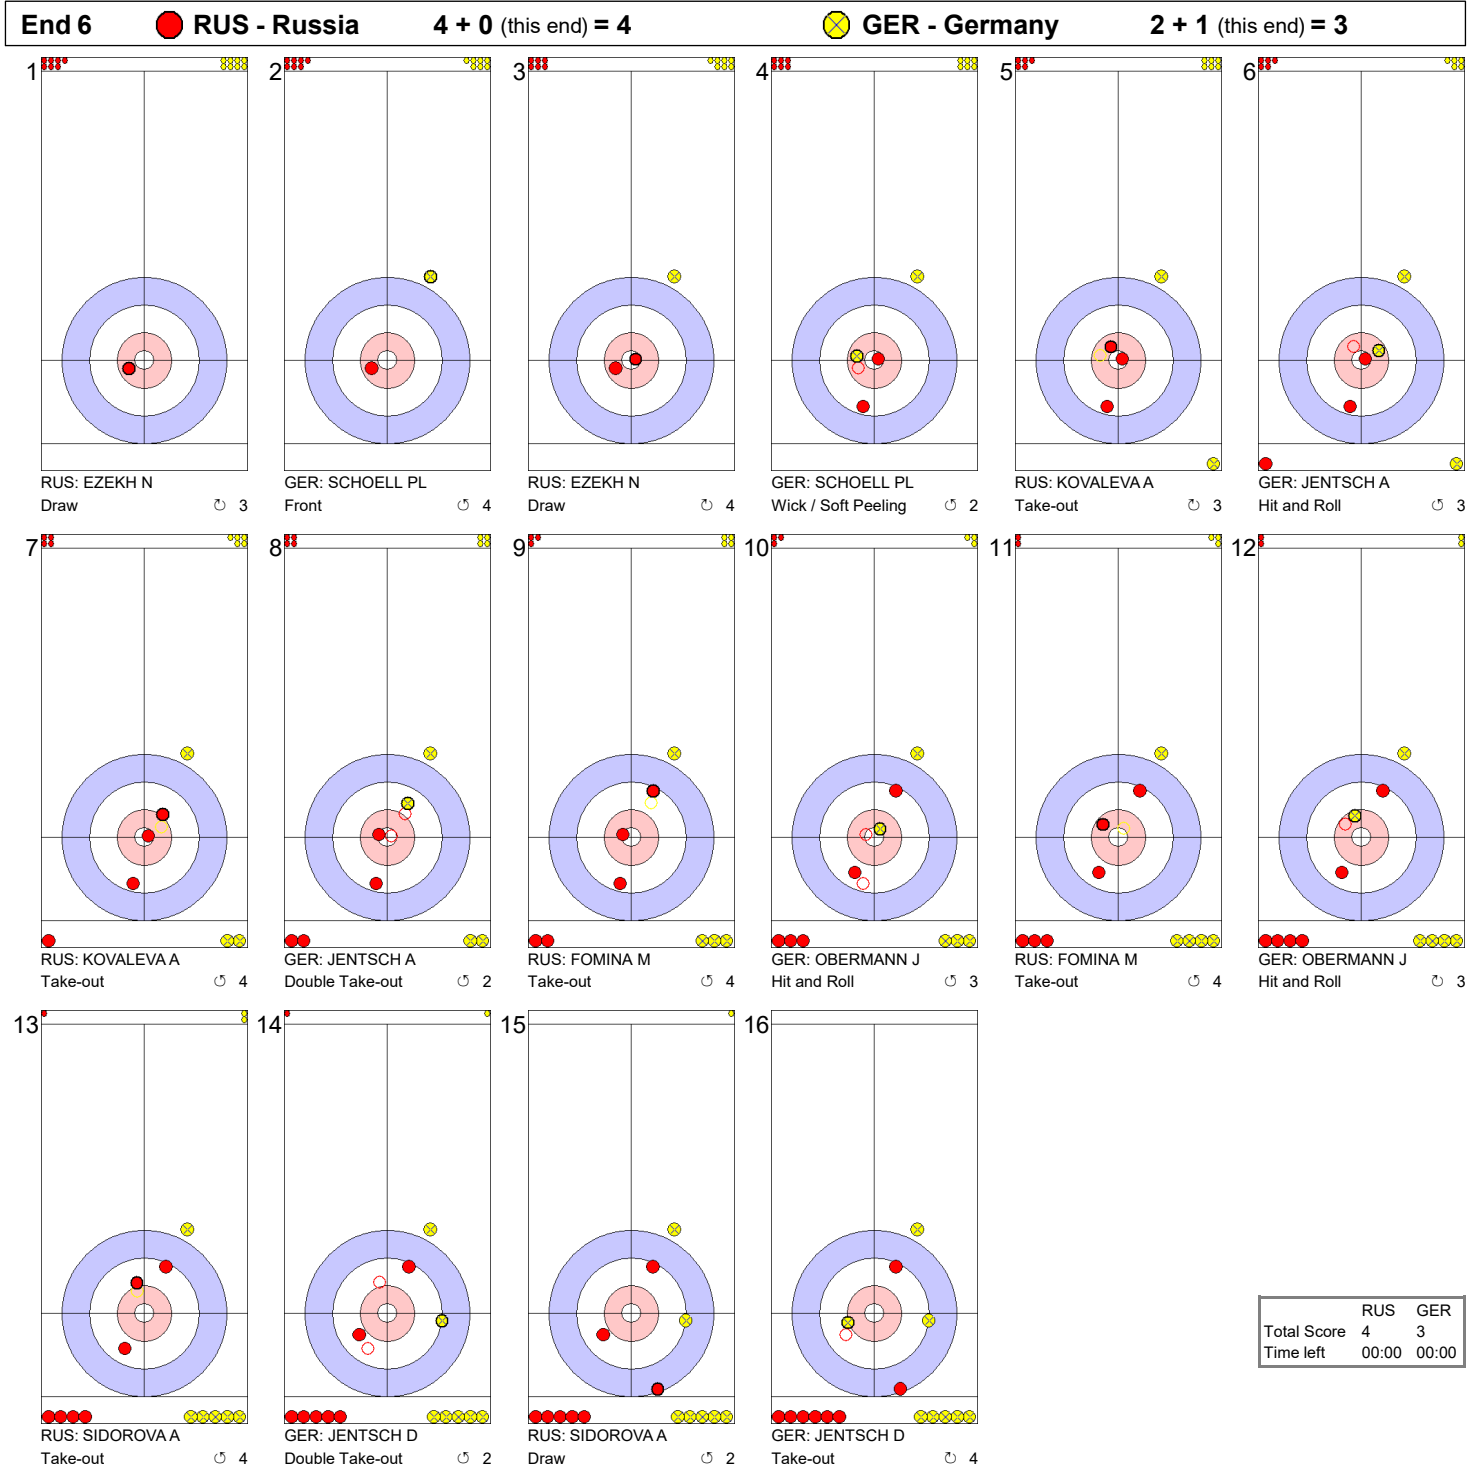

TUE 21 MAR 2017
Start Time 9:00

Round Robin Session 9 - Sheet A

Game - Shot by Shot

	RUS	GER
Total Score	2	2
Time left	00:00	00:00

Game - Shot by Shot

TUE 21 MAR 2017
Start Time 9:00

Round Robin Session 9 - Sheet A

Game - Shot by Shot

End 5 ● RUS - Russia 4 + 0 (this end) = 4			● GER - Germany 2 + 0 (this end) = 2		
1 RUS: EZEKH N Draw ⌚ 3	2 GER: SCHOELL PL Front ⌚ 4	3 RUS: EZEKH N Draw ⌚ 4	4 GER: SCHOELL PL Hit and Roll ⌚ 3	5 RUS: KOVALEVA A Take-out ⌚ 2	6 GER: JENTSCH A Draw ⌚ 2
7 RUS: KOVALEVA A Clearing ⌚ 4	8 GER: JENTSCH A Hit and Roll ⌚ 4	9 RUS: FOMINA M Promotion Take-out ⌚ 2	10 GER: OBERMANN J Double Take-out ⌚ 4	11 RUS: FOMINA M Draw ⌚ 4	12 GER: OBERMANN J Promotion Take-out ⌚ 4
13 RUS: SIDOROVA A Take-out ⌚ 2	14 GER: JENTSCH D Draw ⌚ 4	15 RUS: SIDOROVA A Take-out ⌚ 2	16 GER: JENTSCH D Through ⌚ X		

	RUS	GER
Total Score	4	2
Time left	00:00	00:00

TUE 21 MAR 2017
Start Time 9:00

Round Robin Session 9 - Sheet A

Game - Shot by Shot

	RUS	GER
Total Score	4	3
Time left	00:00	00:00

TUE 21 MAR 2017
Start Time 9:00

Round Robin Session 9 - Sheet A

Game - Shot by Shot

	RUS	GER
Total Score	7	3
Time left	00:00	00:00

TUE 21 MAR 2017
Start Time 9:00

Round Robin Session 9 - Sheet A

Game - Shot by Shot

TUE 21 MAR 2017
Start Time 9:00