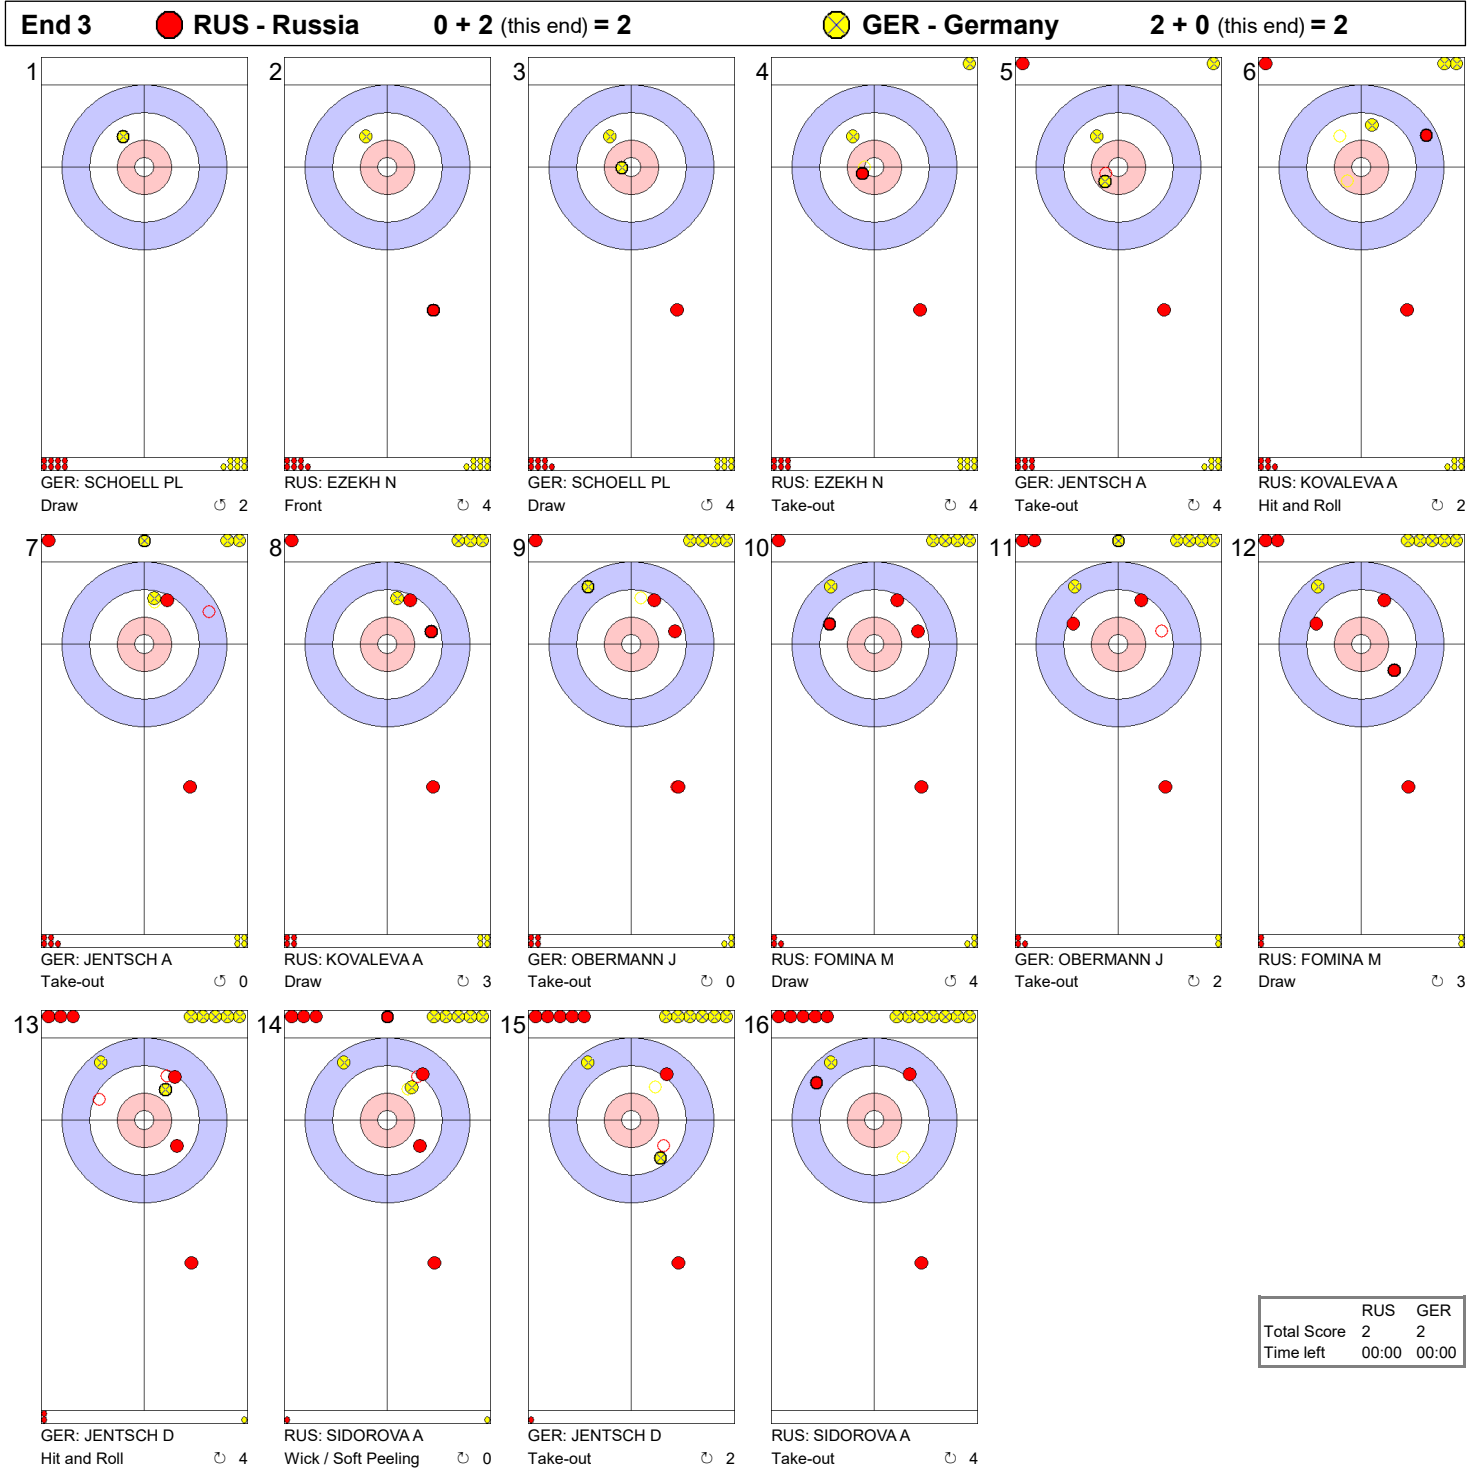

TUE 21 MAR 2017
Start Time 9:00

Round Robin Session 9 - Sheet A

Game - Shot by Shot

	RUS	GER
Total Score	0	0
Time left	00:00	00:00

TUE 21 MAR 2017
Start Time 9:00

Round Robin Session 9 - Sheet A

Game - Shot by Shot

TUE 21 MAR 2017
Start Time 9:00

Round Robin Session 9 - Sheet A

Game - Shot by Shot

	RUS	GER
Total Score	2	2
Time left	00:00	00:00

Game - Shot by Shot

TUE 21 MAR 2017
Start Time 9:00

Round Robin Session 9 - Sheet A

Game - Shot by Shot

End 5 ● RUS - Russia 4 + 0 (this end) = 4			● GER - Germany 2 + 0 (this end) = 2		
1 RUS: EZEKH N Draw ⌚ 3	2 GER: SCHOELL PL Front ⌚ 4	3 RUS: EZEKH N Draw ⌚ 4	4 GER: SCHOELL PL Hit and Roll ⌚ 3	5 RUS: KOVALEVA A Take-out ⌚ 2	6 GER: JENTSCH A Draw ⌚ 2
7 RUS: KOVALEVA A Clearing ⌚ 4	8 GER: JENTSCH A Hit and Roll ⌚ 4	9 RUS: FOMINA M Promotion Take-out ⌚ 2	10 GER: OBERMANN J Double Take-out ⌚ 4	11 RUS: FOMINA M Draw ⌚ 4	12 GER: OBERMANN J Promotion Take-out ⌚ 4
13 RUS: SIDOROVA A Take-out ⌚ 2	14 GER: JENTSCH D Draw ⌚ 4	15 RUS: SIDOROVA A Take-out ⌚ 2	16 GER: JENTSCH D Through ⌚ X		

	RUS	GER
Total Score	4	2
Time left	00:00	00:00

TUE 21 MAR 2017
Start Time 9:00

Round Robin Session 9 - Sheet A

Game - Shot by Shot

	RUS	GER
Total Score	4	3
Time left	00:00	00:00

TUE 21 MAR 2017
Start Time 9:00