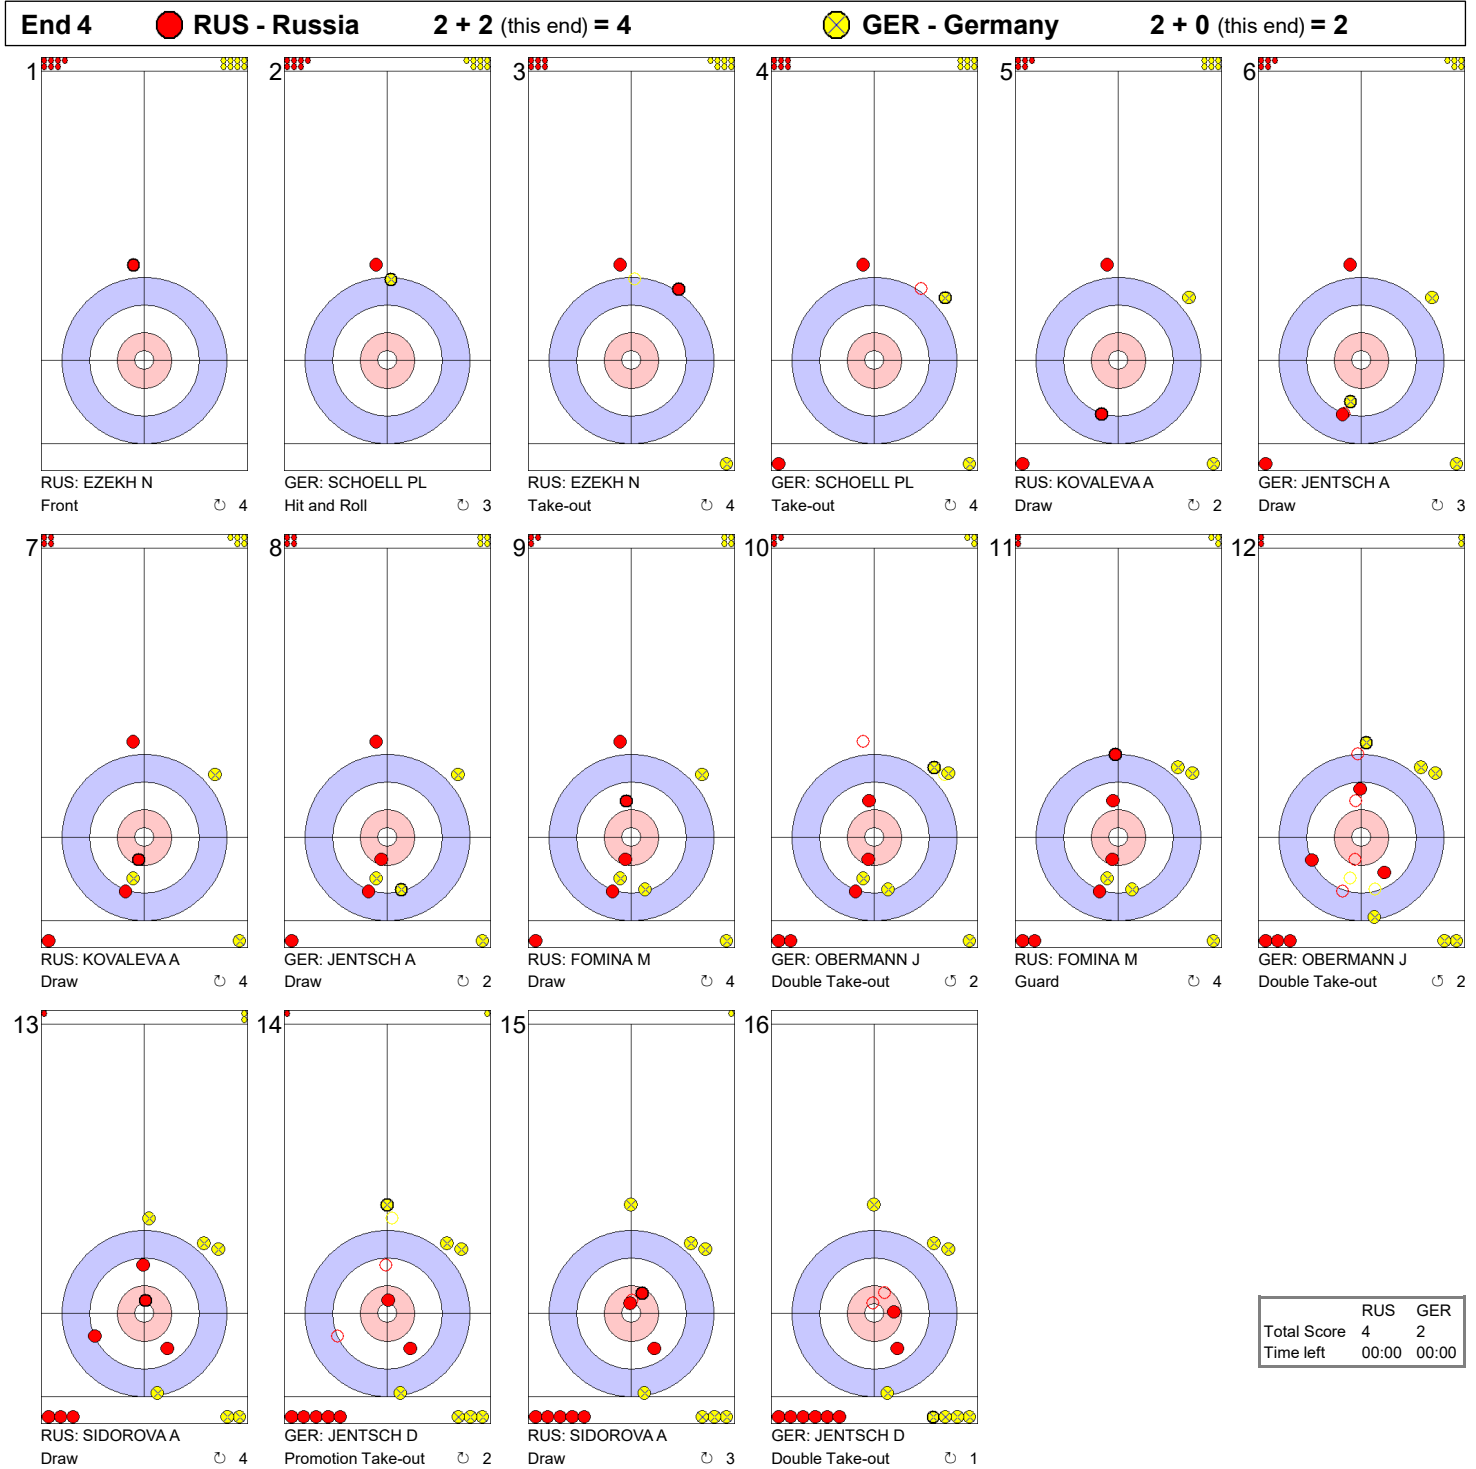

TUE 21 MAR 2017
Start Time 9:00

Round Robin Session 9 - Sheet A

Game - Shot by Shot

	RUS	GER
Total Score	2	2
Time left	00:00	00:00

Game - Shot by Shot

TUE 21 MAR 2017
Start Time 9:00

Round Robin Session 9 - Sheet A

Game - Shot by Shot

End 5 ● RUS - Russia 4 + 0 (this end) = 4			● GER - Germany 2 + 0 (this end) = 2		
1 RUS: EZEKH N Draw ⌚ 3	2 GER: SCHOELL PL Front ⌚ 4	3 RUS: EZEKH N Draw ⌚ 4	4 GER: SCHOELL PL Hit and Roll ⌚ 3	5 RUS: KOVALEVA A Take-out ⌚ 2	6 GER: JENTSCH A Draw ⌚ 2
7 RUS: KOVALEVA A Clearing ⌚ 4	8 GER: JENTSCH A Hit and Roll ⌚ 4	9 RUS: FOMINA M Promotion Take-out ⌚ 2	10 GER: OBERMANN J Double Take-out ⌚ 4	11 RUS: FOMINA M Draw ⌚ 4	12 GER: OBERMANN J Promotion Take-out ⌚ 4
13 RUS: SIDOROVA A Take-out ⌚ 2	14 GER: JENTSCH D Draw ⌚ 4	15 RUS: SIDOROVA A Take-out ⌚ 2	16 GER: JENTSCH D Through ⌚ X		

	RUS	GER
Total Score	4	2
Time left	00:00	00:00

TUE 21 MAR 2017
Start Time 9:00

Round Robin Session 9 - Sheet A

Game - Shot by Shot

	RUS	GER
Total Score	4	3
Time left	00:00	00:00

TUE 21 MAR 2017
Start Time 9:00

Round Robin Session 9 - Sheet A

Game - Shot by Shot

	RUS	GER
Total Score	7	3
Time left	00:00	00:00

TUE 21 MAR 2017
Start Time 9:00

Round Robin Session 9 - Sheet A

Game - Shot by Shot

TUE 21 MAR 2017
Start Time 9:00