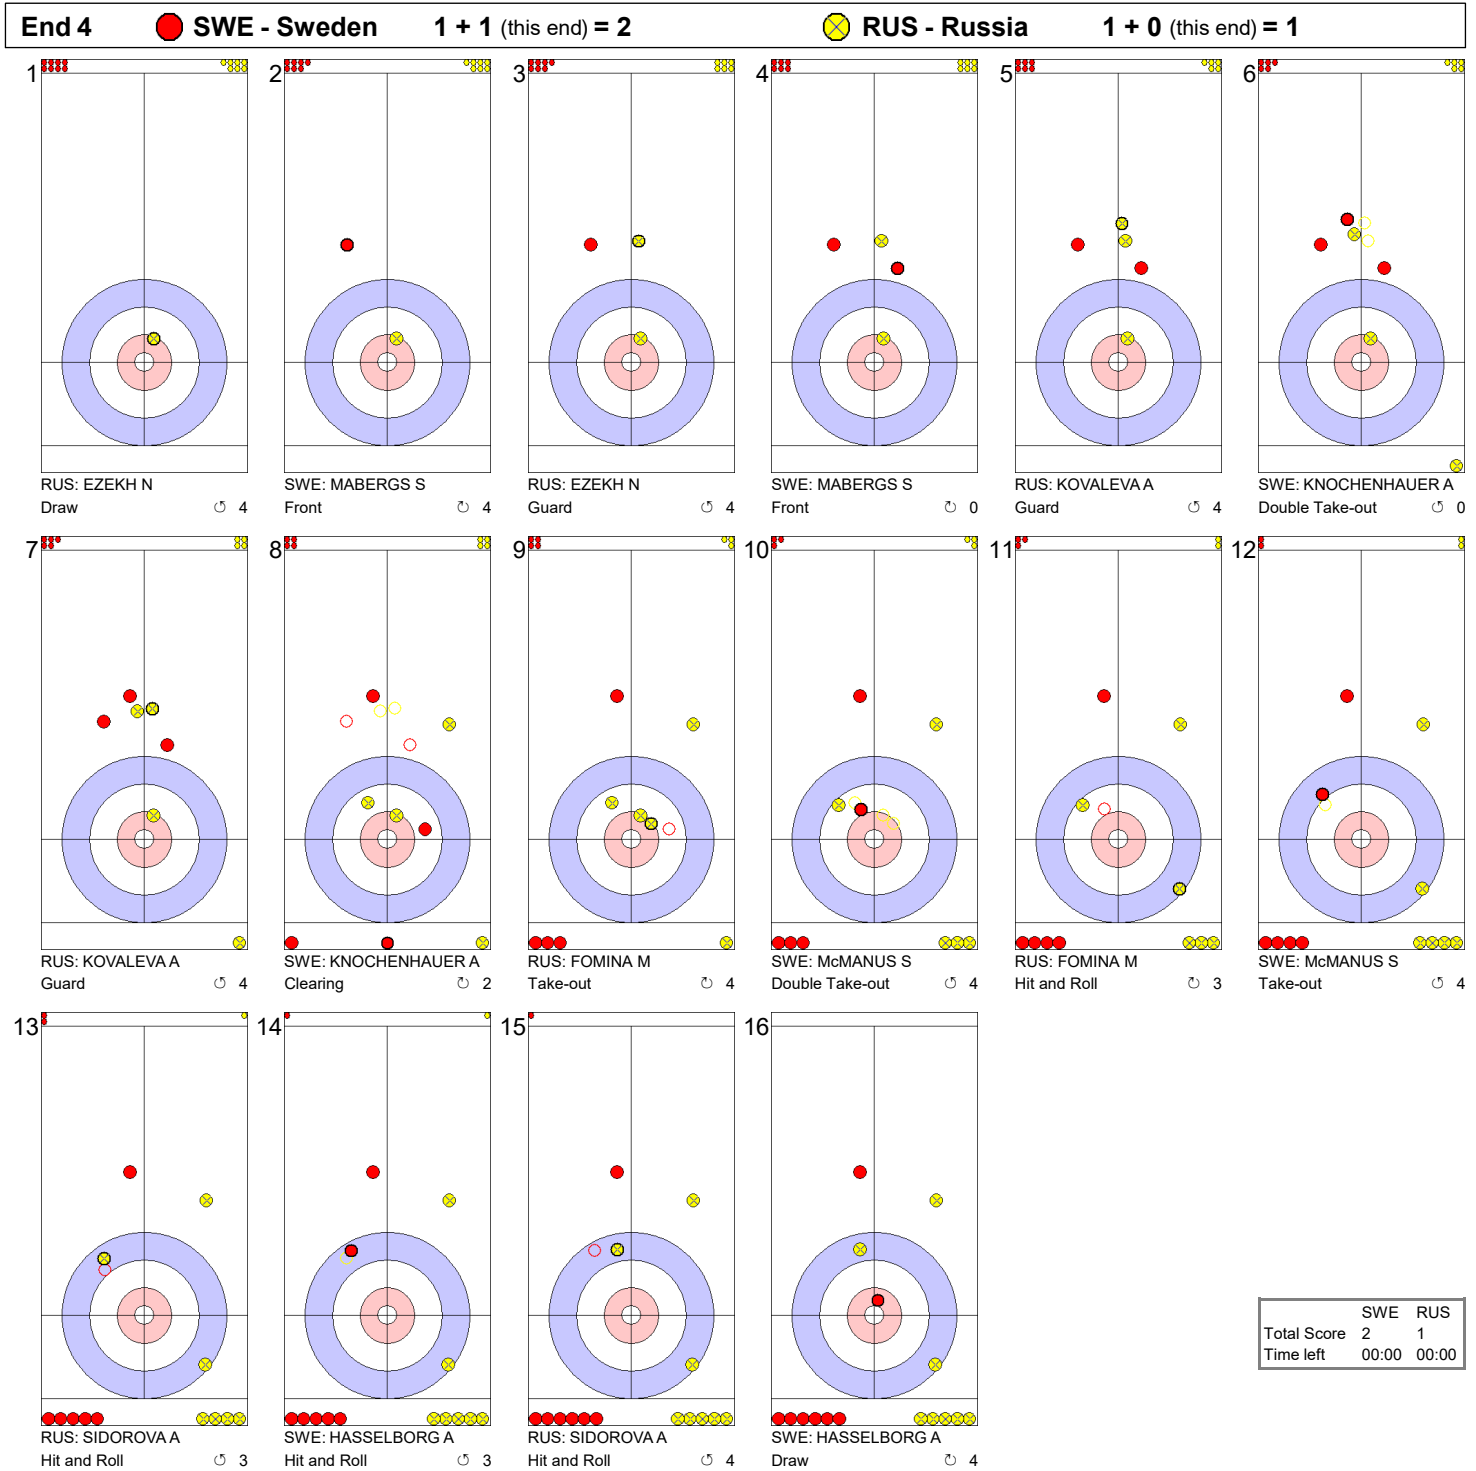

THU 23 MAR 2017
Start Time 14:00

Round Robin Session 16 - Sheet C

Game - Shot by Shot

	SWE	RUS
Total Score	0	0
Time left	00:00	00:00

THU 23 MAR 2017
Start Time 14:00

Round Robin Session 16 - Sheet C

Game - Shot by Shot

THU 23 MAR 2017
Start Time 14:00

Round Robin Session 16 - Sheet C

Game - Shot by Shot

THU 23 MAR 2017
Start Time 14:00

Round Robin Session 16 - Sheet C

Game - Shot by Shot

Game - Shot by Shot

	SWE	RUS
Total Score	2	2
Time left	00:00	00:00

Game - Shot by Shot

THU 23 MAR 2017
Start Time 14:00

Round Robin Session 16 - Sheet C

Game - Shot by Shot

	SWE	RUS
Total Score	3	3
Time left	00:00	00:00

THU 23 MAR 2017
Start Time 14:00

Round Robin Session 16 - Sheet C

Game - Shot by Shot

End 8 ● SWE - Sweden 3 + 0 (this end) = 3			● RUS - Russia 3 + 0 (this end) = 3		
1 SWE: MABERGS S Front ⌚ 4	2 SWE: MABERGS S Front ⌚ 4	3 RUS: EZEKH N Front ⌚ 2	4 SWE: MABERGS S Take-out ⌚ 0	5 RUS: KOVALEVA A Take-out ⌚ 4	6 SWE: KNOCHENHAUER A Hit and Roll ⌚ 3
7 RUS: KOVALEVA A Hit and Roll ⌚ 3	8 SWE: KNOCHENHAUER A Hit and Roll ⌚ 4	9 RUS: FOMINA M Clearing ⌚ 4	10 SWE: McMANUS S Draw ⌚ 4	11 RUS: FOMINA M Draw ⌚ 4	12 SWE: McMANUS S Draw ⌚ 3
13 RUS: SIDOROVA A Double Take-out ⌚ 4	14 SWE: HASSELBORG A Double Take-out ⌚ 4	15 RUS: SIDOROVA A Hit and Roll ⌚ 3	16 SWE: HASSELBORG A Clearing ⌚ 4		