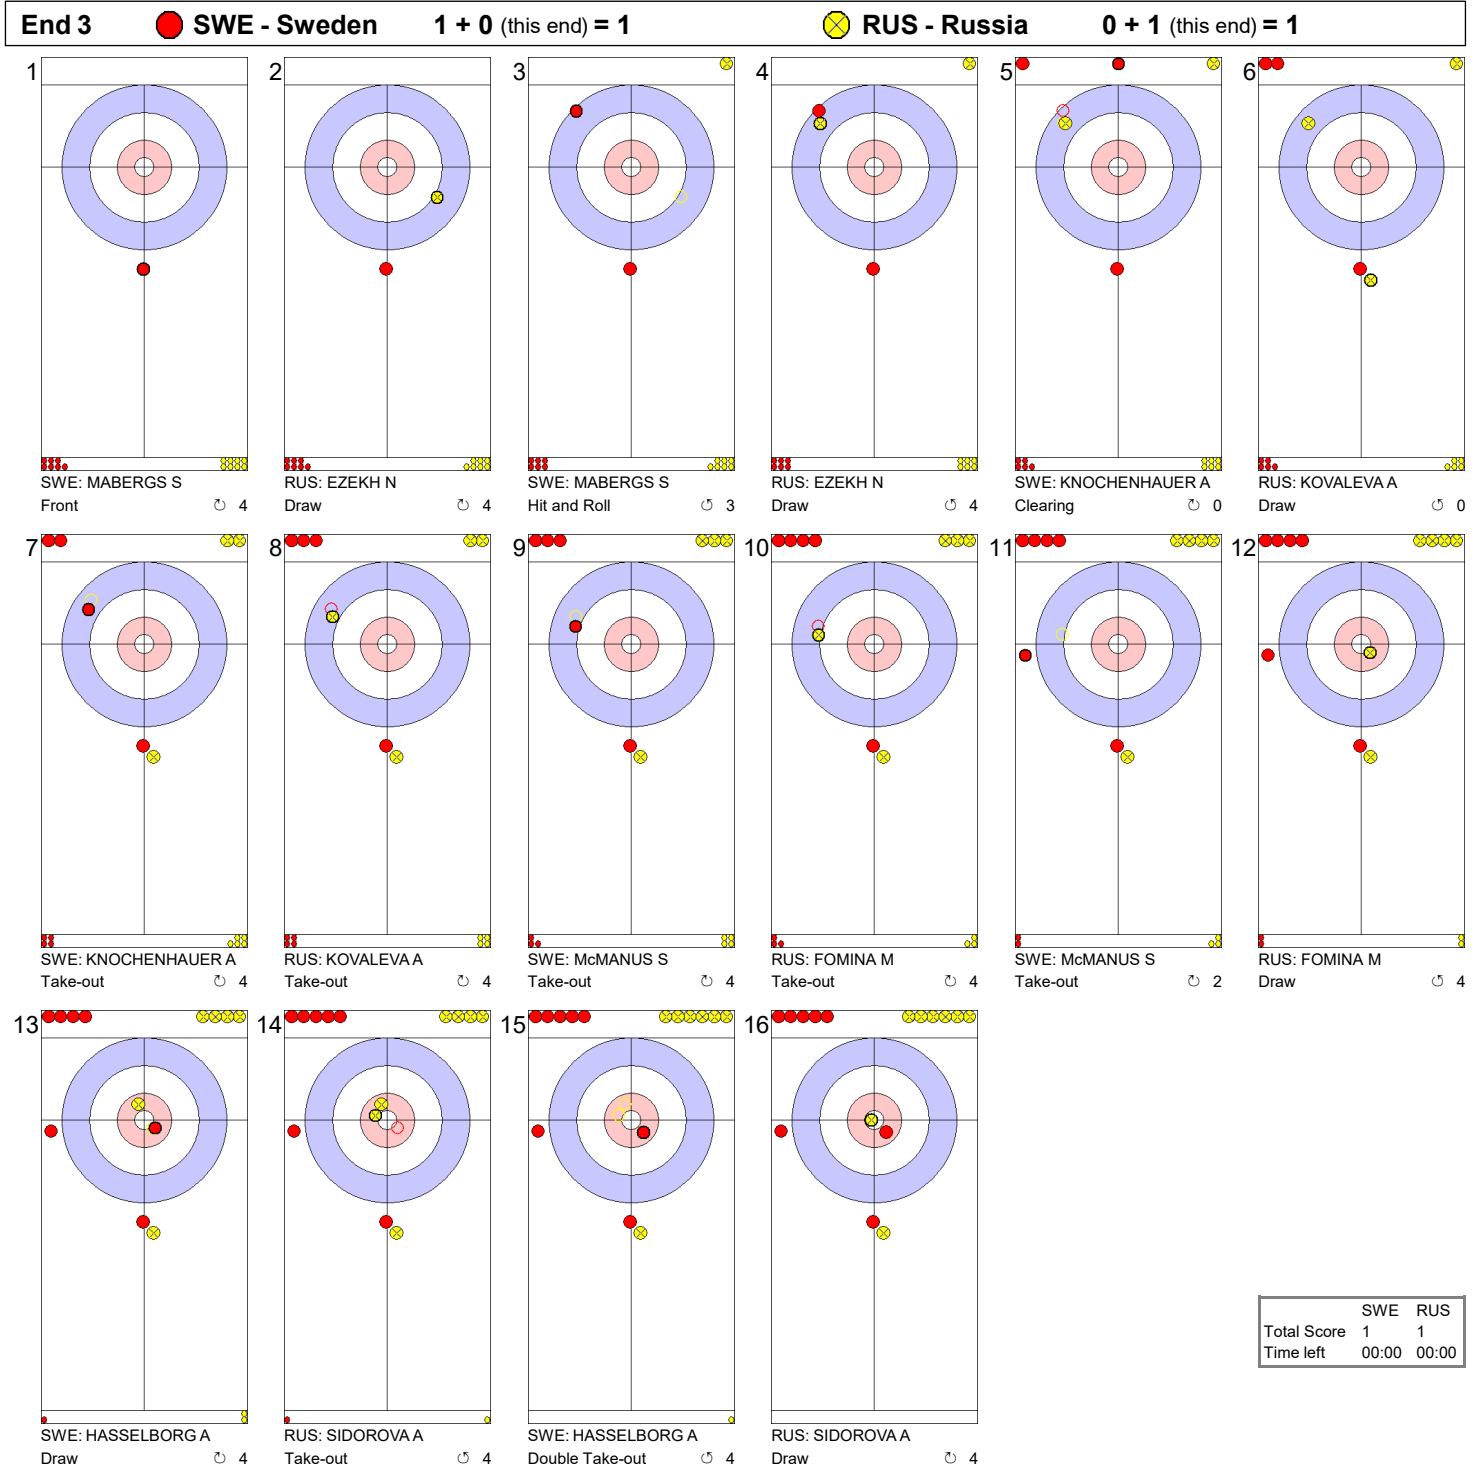

THU 23 MAR 2017
Start Time 14:00

Round Robin Session 16 - Sheet C

Game - Shot by Shot

	SWE	RUS
Total Score	0	0
Time left	00:00	00:00

THU 23 MAR 2017
Start Time 14:00

Round Robin Session 16 - Sheet C

Game - Shot by Shot

THU 23 MAR 2017
Start Time 14:00

Round Robin Session 16 - Sheet C

Game - Shot by Shot

THU 23 MAR 2017
Start Time 14:00

Round Robin Session 16 - Sheet C

Game - Shot by Shot

Game - Shot by Shot

	SWE	RUS
Total Score	2	2
Time left	00:00	00:00

Game - Shot by Shot

THU 23 MAR 2017
Start Time 14:00

Round Robin Session 16 - Sheet C

Game - Shot by Shot

	SWE	RUS
Total Score	3	3
Time left	00:00	00:00

THU 23 MAR 2017
Start Time 14:00

Round Robin Session 16 - Sheet C

Game - Shot by Shot

End 8 ● SWE - Sweden 3 + 0 (this end) = 3			● RUS - Russia 3 + 0 (this end) = 3		
1 SWE: MABERGS S Front ⌚ 4	2 SWE: MABERGS S Front ⌚ 4	3 RUS: EZEKH N Front ⌚ 2	4 SWE: MABERGS S Take-out ⌚ 0	5 RUS: KOVALEVA A Take-out ⌚ 4	6 SWE: KNOCHENHAUER A Hit and Roll ⌚ 3
7 RUS: KOVALEVA A Hit and Roll ⌚ 3	8 SWE: KNOCHENHAUER A Hit and Roll ⌚ 4	9 RUS: FOMINA M Clearing ⌚ 4	10 SWE: McMANUS S Draw ⌚ 4	11 RUS: FOMINA M Draw ⌚ 4	12 SWE: McMANUS S Draw ⌚ 3
13 RUS: SIDOROVA A Double Take-out ⌚ 4	14 SWE: HASSELBORG A Double Take-out ⌚ 4	15 RUS: SIDOROVA A Hit and Roll ⌚ 3	16 SWE: HASSELBORG A Clearing ⌚ 4		