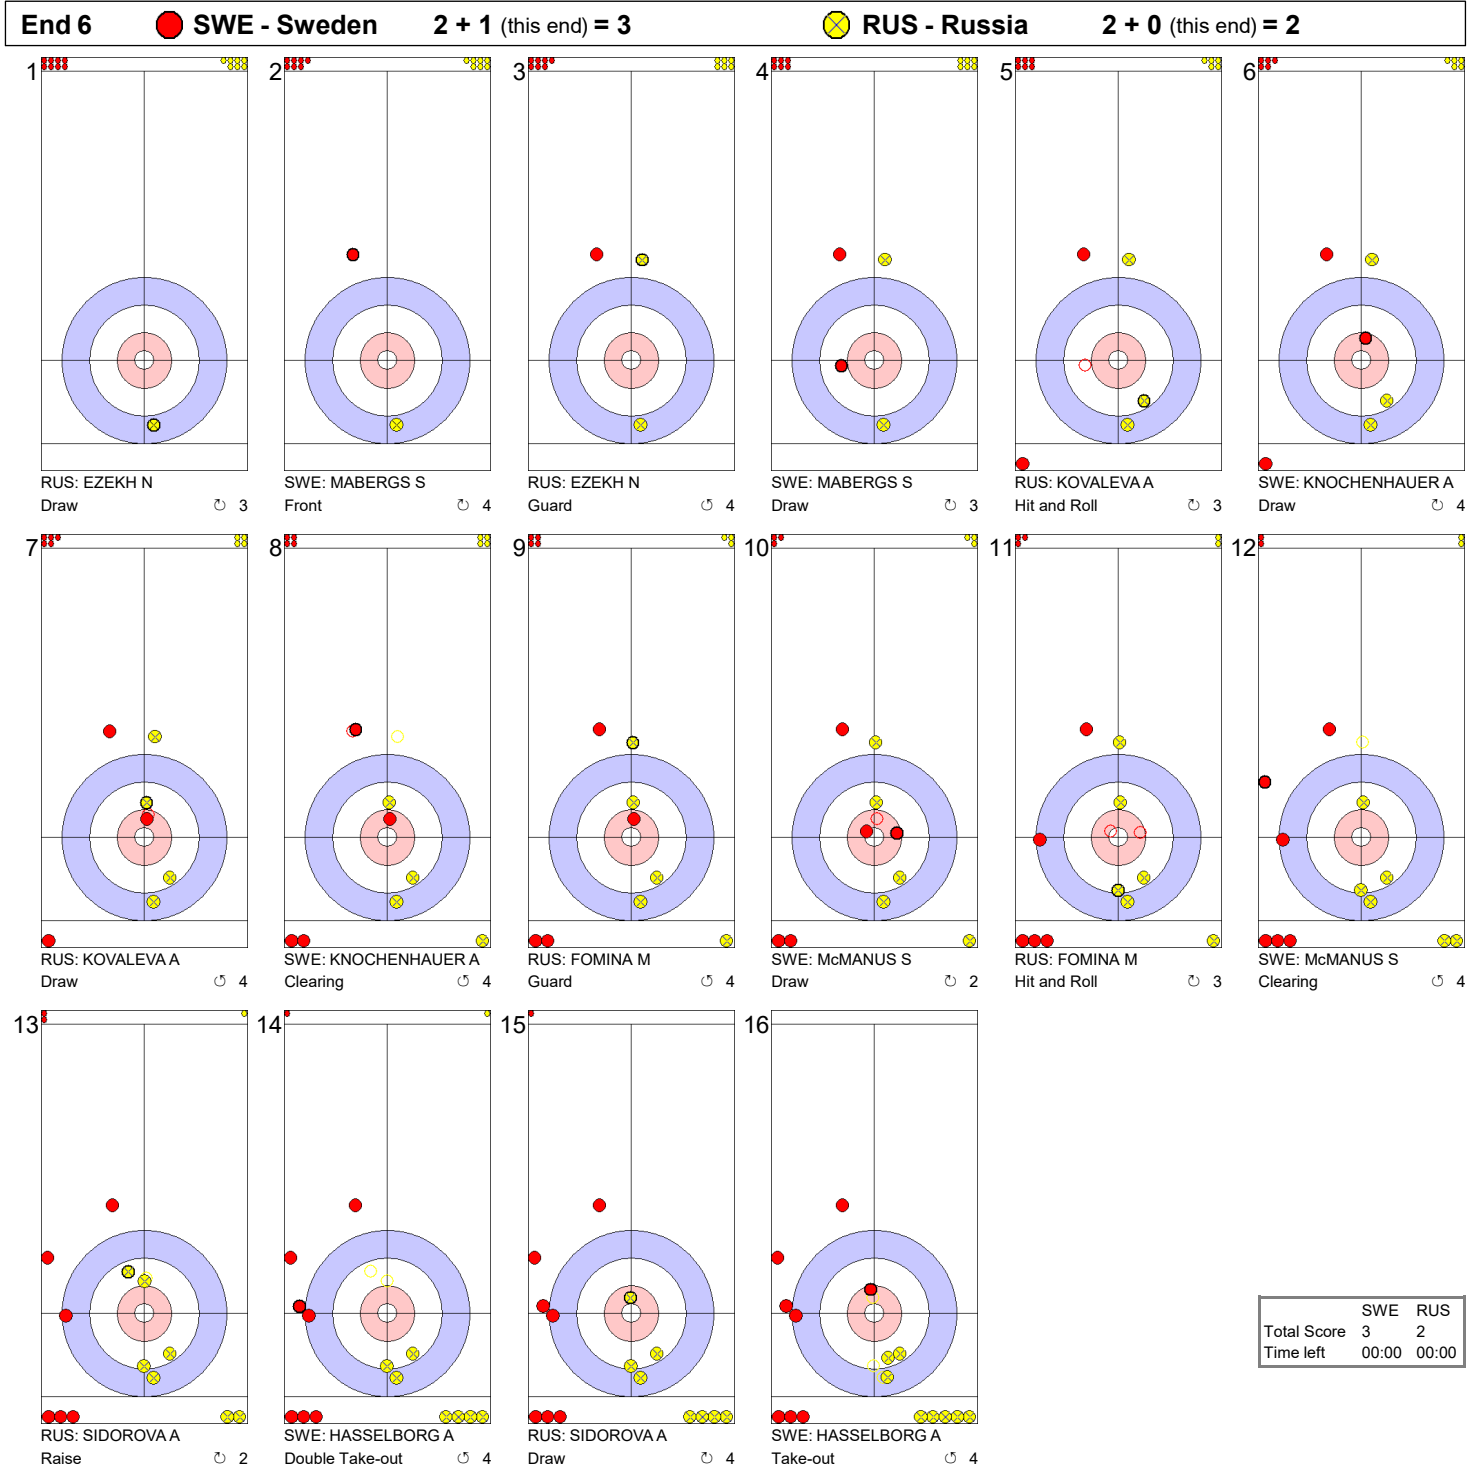

THU 23 MAR 2017
Start Time 14:00

Round Robin Session 16 - Sheet C

Game - Shot by Shot

	SWE	RUS
Total Score	0	0
Time left	00:00	00:00

THU 23 MAR 2017
Start Time 14:00

Round Robin Session 16 - Sheet C

Game - Shot by Shot

THU 23 MAR 2017
Start Time 14:00

Round Robin Session 16 - Sheet C

Game - Shot by Shot

THU 23 MAR 2017
Start Time 14:00

Round Robin Session 16 - Sheet C

Game - Shot by Shot

Game - Shot by Shot

	SWE	RUS
Total Score	2	2
Time left	00:00	00:00

Game - Shot by Shot

THU 23 MAR 2017
Start Time 14:00

Round Robin Session 16 - Sheet C

Game - Shot by Shot

	SWE	RUS
Total Score	3	3
Time left	00:00	00:00

THU 23 MAR 2017
Start Time 14:00

Round Robin Session 16 - Sheet C

Game - Shot by Shot

End 8 ● SWE - Sweden 3 + 0 (this end) = 3			● RUS - Russia 3 + 0 (this end) = 3		
1 SWE: MABERGS S Front ⌚ 4	2 SWE: MABERGS S Front ⌚ 4	3 RUS: EZEKH N Front ⌚ 2	4 SWE: MABERGS S Take-out ⌚ 0	5 RUS: KOVALEVA A Take-out ⌚ 4	6 SWE: KNOCHENHAUER A Hit and Roll ⌚ 3
7 RUS: KOVALEVA A Hit and Roll ⌚ 3	8 SWE: KNOCHENHAUER A Hit and Roll ⌚ 4	9 RUS: FOMINA M Clearing ⌚ 4	10 SWE: McMANUS S Draw ⌚ 4	11 RUS: FOMINA M Draw ⌚ 4	12 SWE: McMANUS S Draw ⌚ 3
13 RUS: SIDOROVA A Double Take-out ⌚ 4	14 SWE: HASSELBORG A Double Take-out ⌚ 4	15 RUS: SIDOROVA A Hit and Roll ⌚ 3	16 SWE: HASSELBORG A Clearing ⌚ 4		