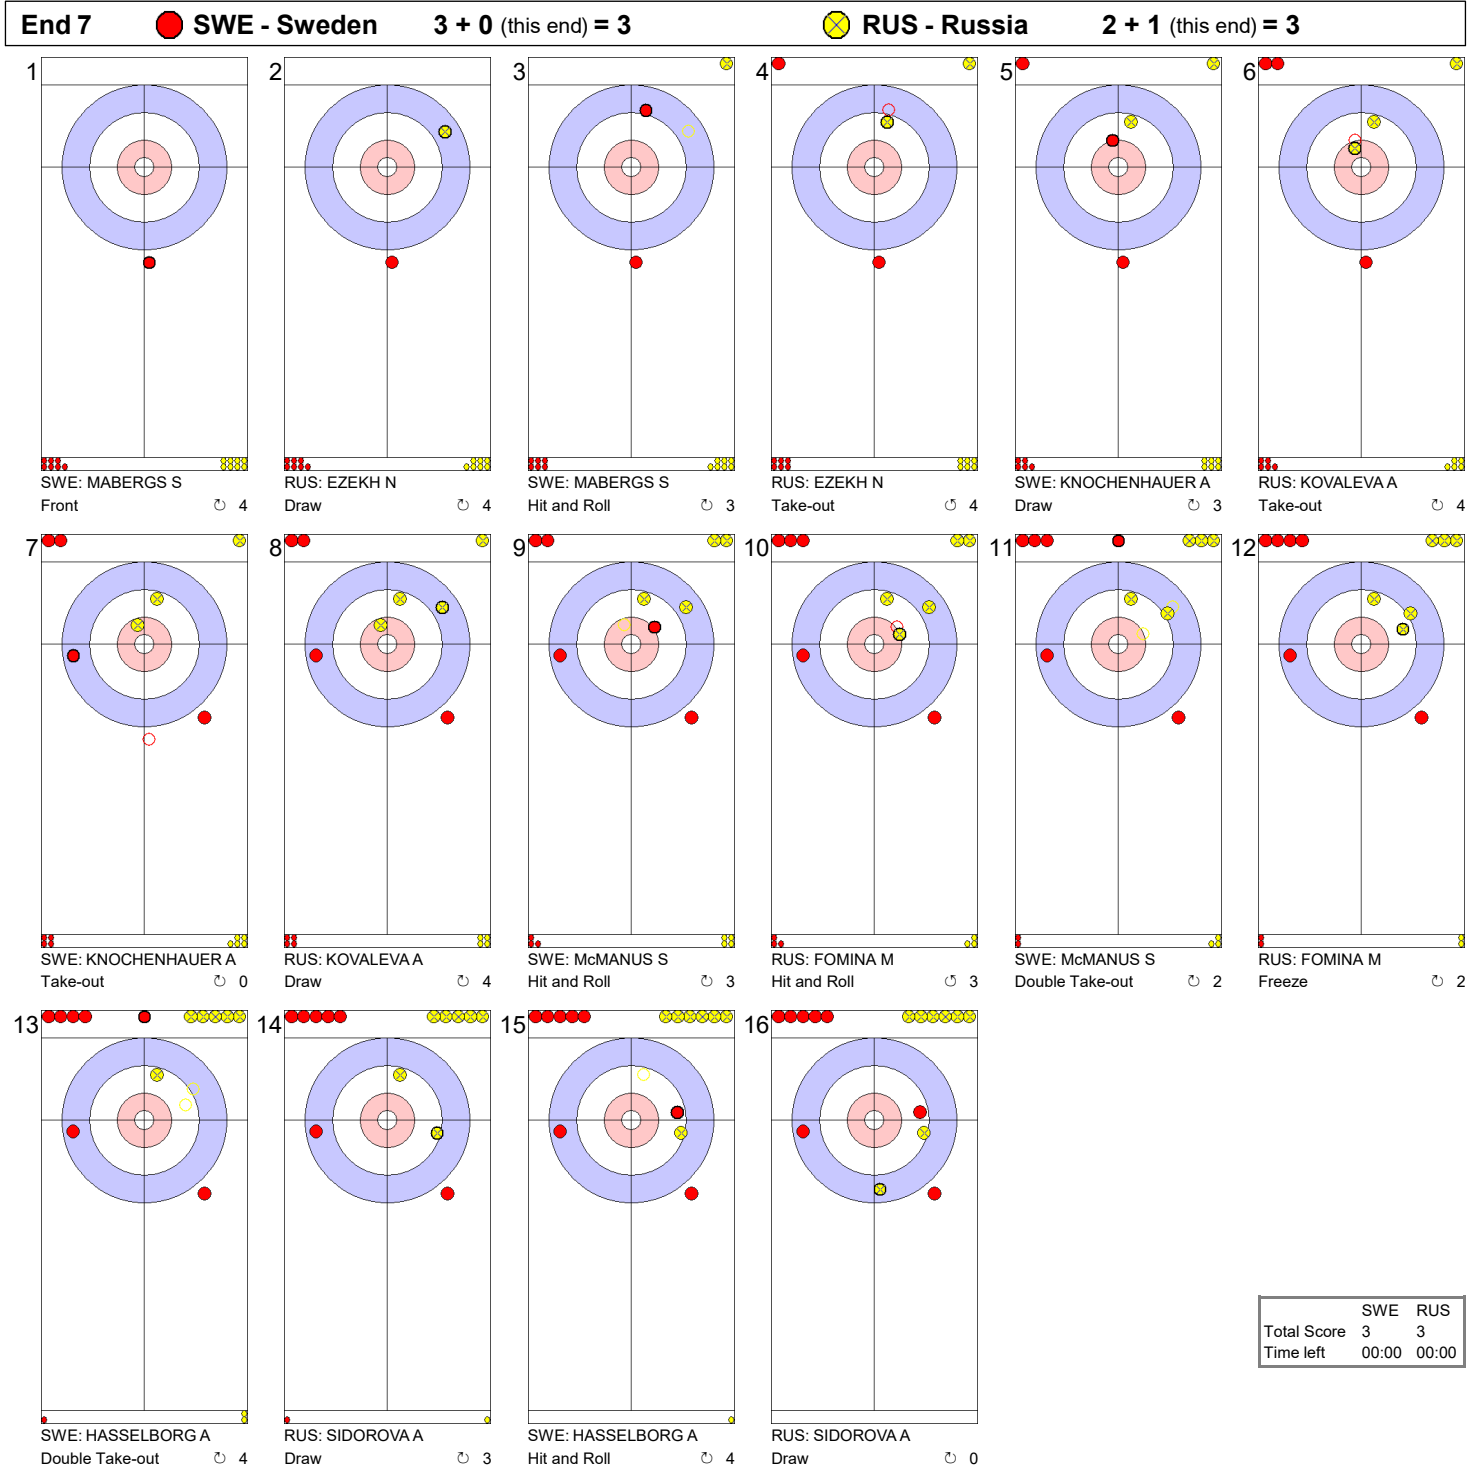

THU 23 MAR 2017
Start Time 14:00

Round Robin Session 16 - Sheet C

Game - Shot by Shot

THU 23 MAR 2017
Start Time 14:00

Round Robin Session 16 - Sheet C

Game - Shot by Shot

Game - Shot by Shot

	SWE	RUS
Total Score	2	2
Time left	00:00	00:00

Game - Shot by Shot

THU 23 MAR 2017
Start Time 14:00

Round Robin Session 16 - Sheet C

Game - Shot by Shot

	SWE	RUS
Total Score	3	3
Time left	00:00	00:00

THU 23 MAR 2017
Start Time 14:00

Round Robin Session 16 - Sheet C

Game - Shot by Shot

End 8 ● SWE - Sweden 3 + 0 (this end) = 3			● RUS - Russia 3 + 0 (this end) = 3		
1 SWE: MABERGS S Front ⌚ 4	2 SWE: MABERGS S Front ⌚ 4	3 RUS: EZEKH N Front ⌚ 2	4 SWE: MABERGS S Take-out ⌚ 0	5 RUS: KOVALEVA A Take-out ⌚ 4	6 SWE: KNOCHENHAUER A Hit and Roll ⌚ 3
7 RUS: KOVALEVA A Hit and Roll ⌚ 3	8 SWE: KNOCHENHAUER A Hit and Roll ⌚ 4	9 RUS: FOMINA M Clearing ⌚ 4	10 SWE: McMANUS S Draw ⌚ 4	11 RUS: FOMINA M Draw ⌚ 4	12 SWE: McMANUS S Draw ⌚ 3
13 RUS: SIDOROVA A Double Take-out ⌚ 4	14 SWE: HASSELBORG A Double Take-out ⌚ 4	15 RUS: SIDOROVA A Hit and Roll ⌚ 3	16 SWE: HASSELBORG A Clearing ⌚ 4		

	SWE	RUS
Total Score	3	3
Time left	00:00	00:00

THU 23 MAR 2017
Start Time 14:00

Round Robin Session 16 - Sheet C

Game - Shot by Shot