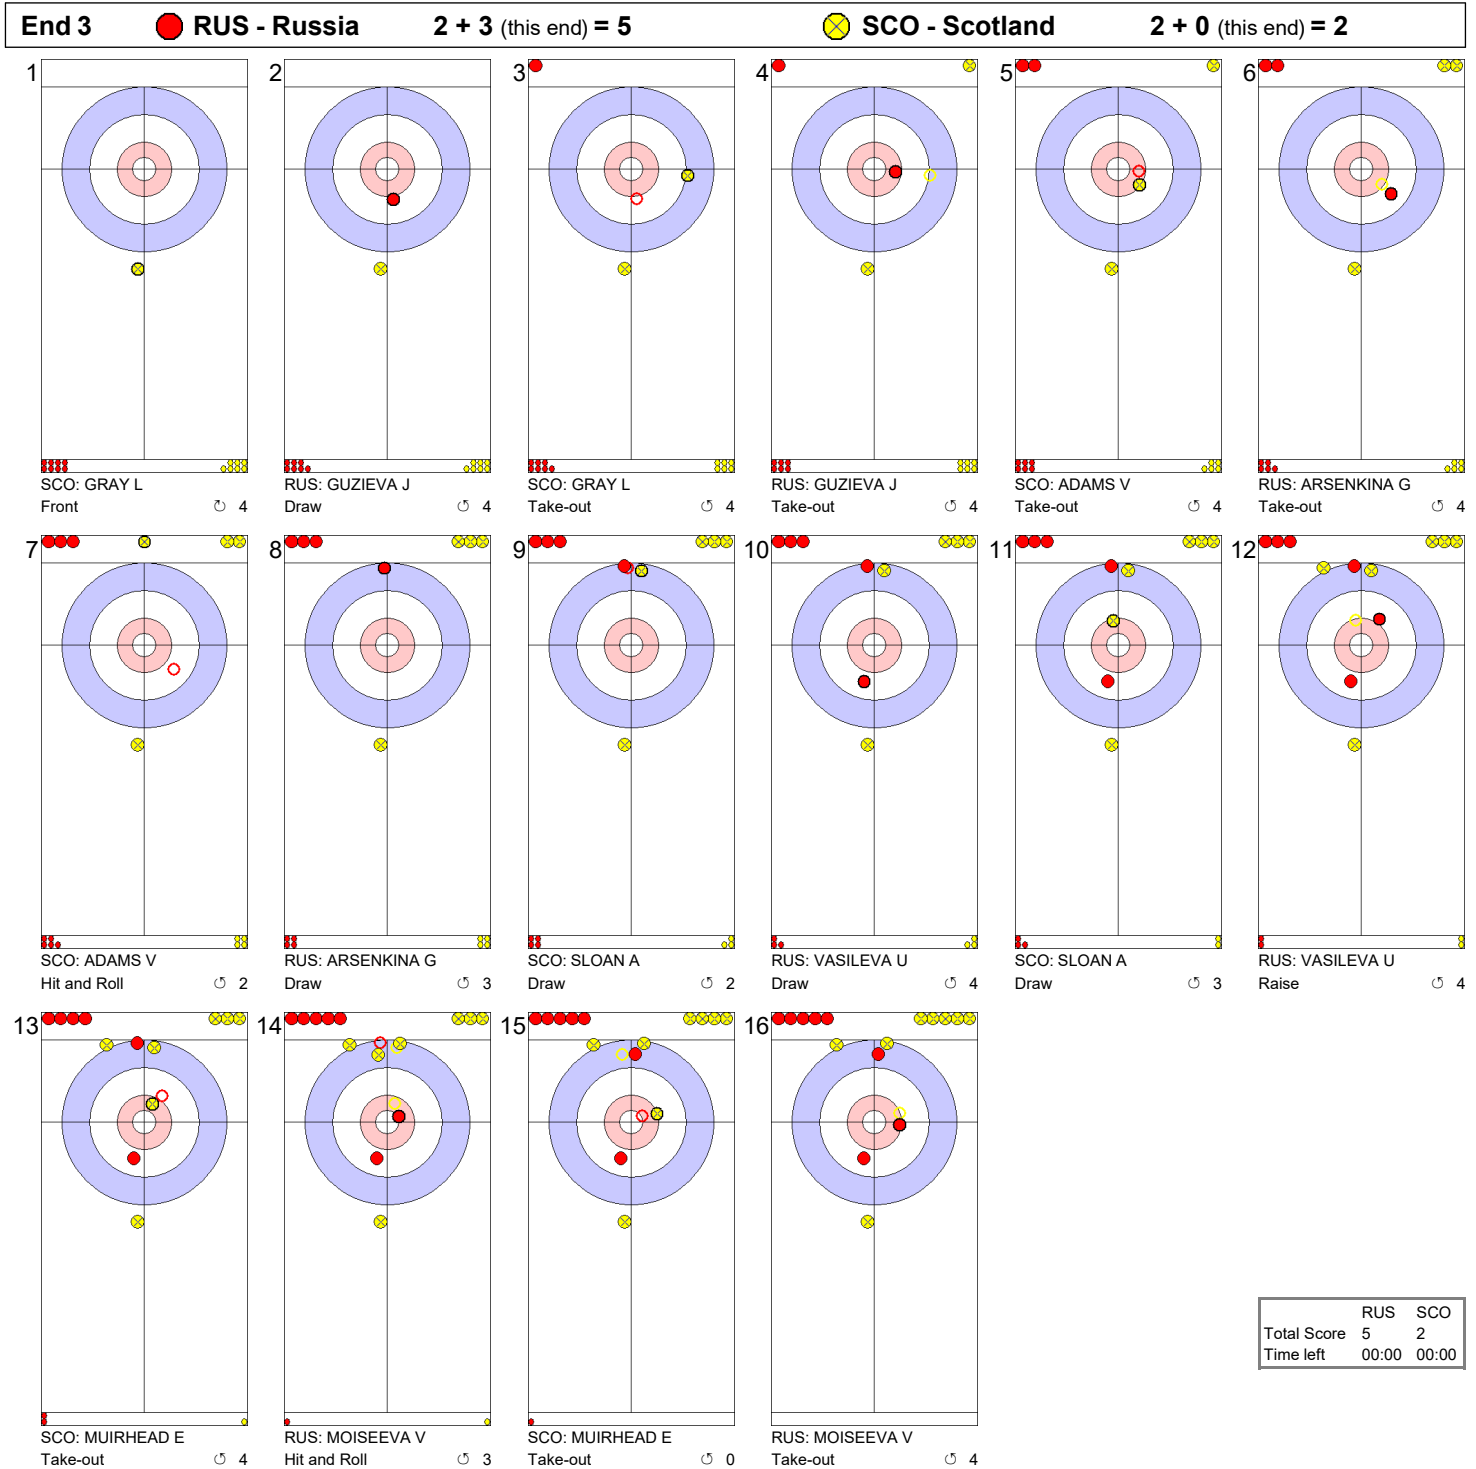

Game - Shot by Shot

Game - Shot by Shot

Game - Shot by Shot

	RUS	SCO
Total Score	5	2
Time left	00:00	00:00

Game - Shot by Shot

	RUS	SCO
Total Score	5	4
Time left	00:00	00:00

ECC 2016
Braehead, Scotland

FRI 25 NOV 2016
Start Time 14:00

Le Gruyère AOP European Curling Championships 2016

intu Braehead Arena

A-Division Women

Semi-final - Sheet B

Game - Shot by Shot

	RUS	SCO
Total Score	5	4
Time left	00:00	00:00

Game - Shot by Shot

Game - Shot by Shot

End 7			● RUS - Russia			8 + 0 (this end) = 8			⊗ SCO - Scotland			4 + 2 (this end) = 6					
1		RUS: GUZIEVA J Draw ⊗ 3	2		SCO: GRAY L Front ⊗ 4	3		RUS: GUZIEVA J Draw ⊗ 4	4		SCO: GRAY L Front ⊗ 4	5		RUS: ARSENKINA G Clearing ⊗ 4	6		SCO: ADAMS V Front ⊗ 4
7		RUS: ARSENKINA G Clearing ⊗ 4	8		SCO: ADAMS V Draw ⊗ 4	9		RUS: VASILEVA U Clearing ⊗ 4	10		SCO: SLOAN A Draw ⊗ 4	11		RUS: VASILEVA U Take-out ⊗ 4	12		SCO: SLOAN A Raise ⊗ 4
13		RUS: MOISEEVA V Take-out ⊗ 4	14		SCO: MUIRHEAD E Double Take-out ⊗ 4	15		RUS: MOISEEVA V Take-out ⊗ 2	16		SCO: MUIRHEAD E Take-out ⊗ 4						

	RUS	SCO
Total Score	8	6
Time left	00:00	00:00

Game - Shot by Shot