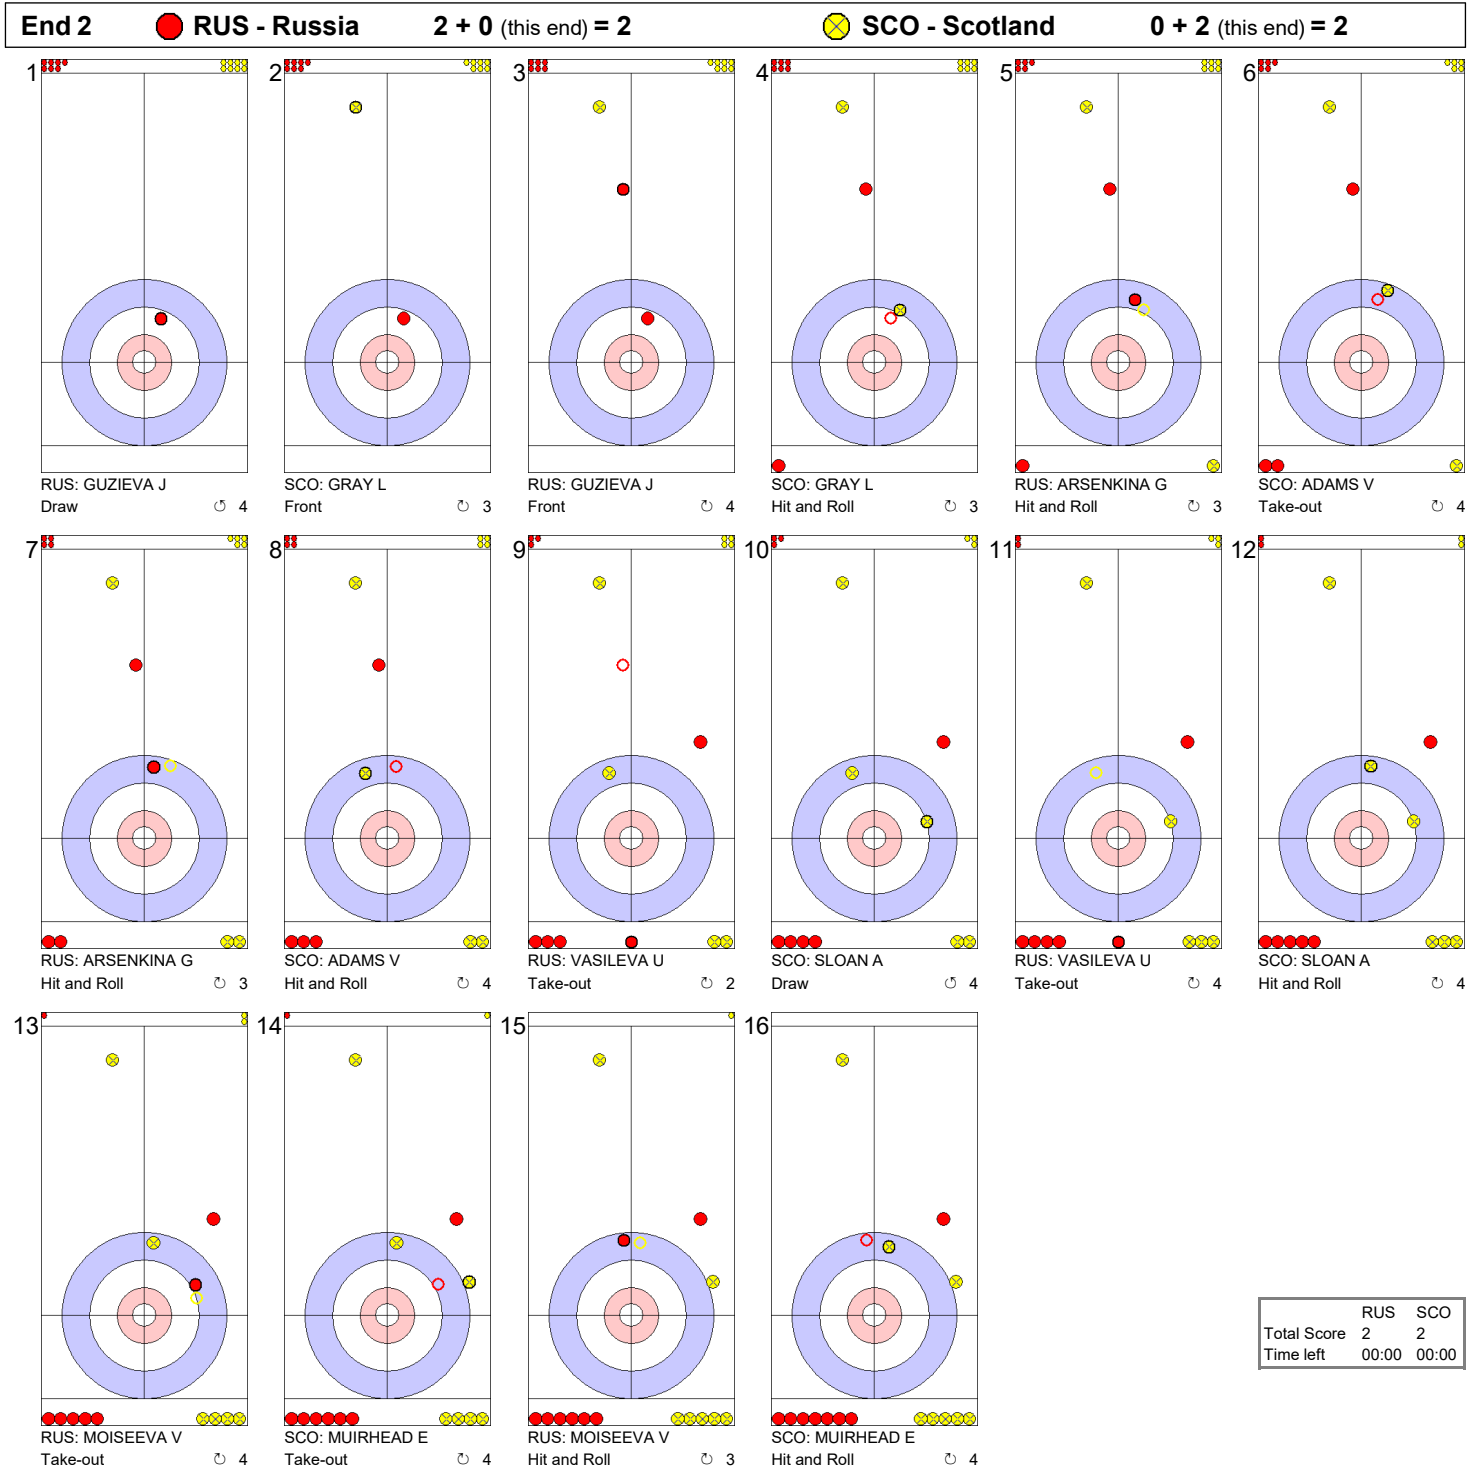

Game - Shot by Shot

Game - Shot by Shot

Game - Shot by Shot

	RUS	SCO
Total Score	5	2
Time left	00:00	00:00

Game - Shot by Shot

	RUS	SCO
Total Score	5	4
Time left	00:00	00:00

ECC 2016
Braehead, Scotland

FRI 25 NOV 2016
Start Time 14:00

Le Gruyère AOP European Curling Championships 2016

intu Braehead Arena

A-Division Women

Semi-final - Sheet B

Game - Shot by Shot

	RUS	SCO
Total Score	5	4
Time left	00:00	00:00

Game - Shot by Shot

Game - Shot by Shot

End 7			● RUS - Russia			8 + 0 (this end) = 8			⊗ SCO - Scotland			4 + 2 (this end) = 6					
1		RUS: GUZIEVA J Draw ⊗ 3	2		SCO: GRAY L Front ⊗ 4	3		RUS: GUZIEVA J Draw ⊗ 4	4		SCO: GRAY L Front ⊗ 4	5		RUS: ARSENKINA G Clearing ⊗ 4	6		SCO: ADAMS V Front ⊗ 4
7		RUS: ARSENKINA G Clearing ⊗ 4	8		SCO: ADAMS V Draw ⊗ 4	9		RUS: VASILEVA U Clearing ⊗ 4	10		SCO: SLOAN A Draw ⊗ 4	11		RUS: VASILEVA U Take-out ⊗ 4	12		SCO: SLOAN A Raise ⊗ 4
13		RUS: MOISEEVA V Take-out ⊗ 4	14		SCO: MUIRHEAD E Double Take-out ⊗ 4	15		RUS: MOISEEVA V Take-out ⊗ 2	16		SCO: MUIRHEAD E Take-out ⊗ 4						

	RUS	SCO
Total Score	8	6
Time left	00:00	00:00

Game - Shot by Shot