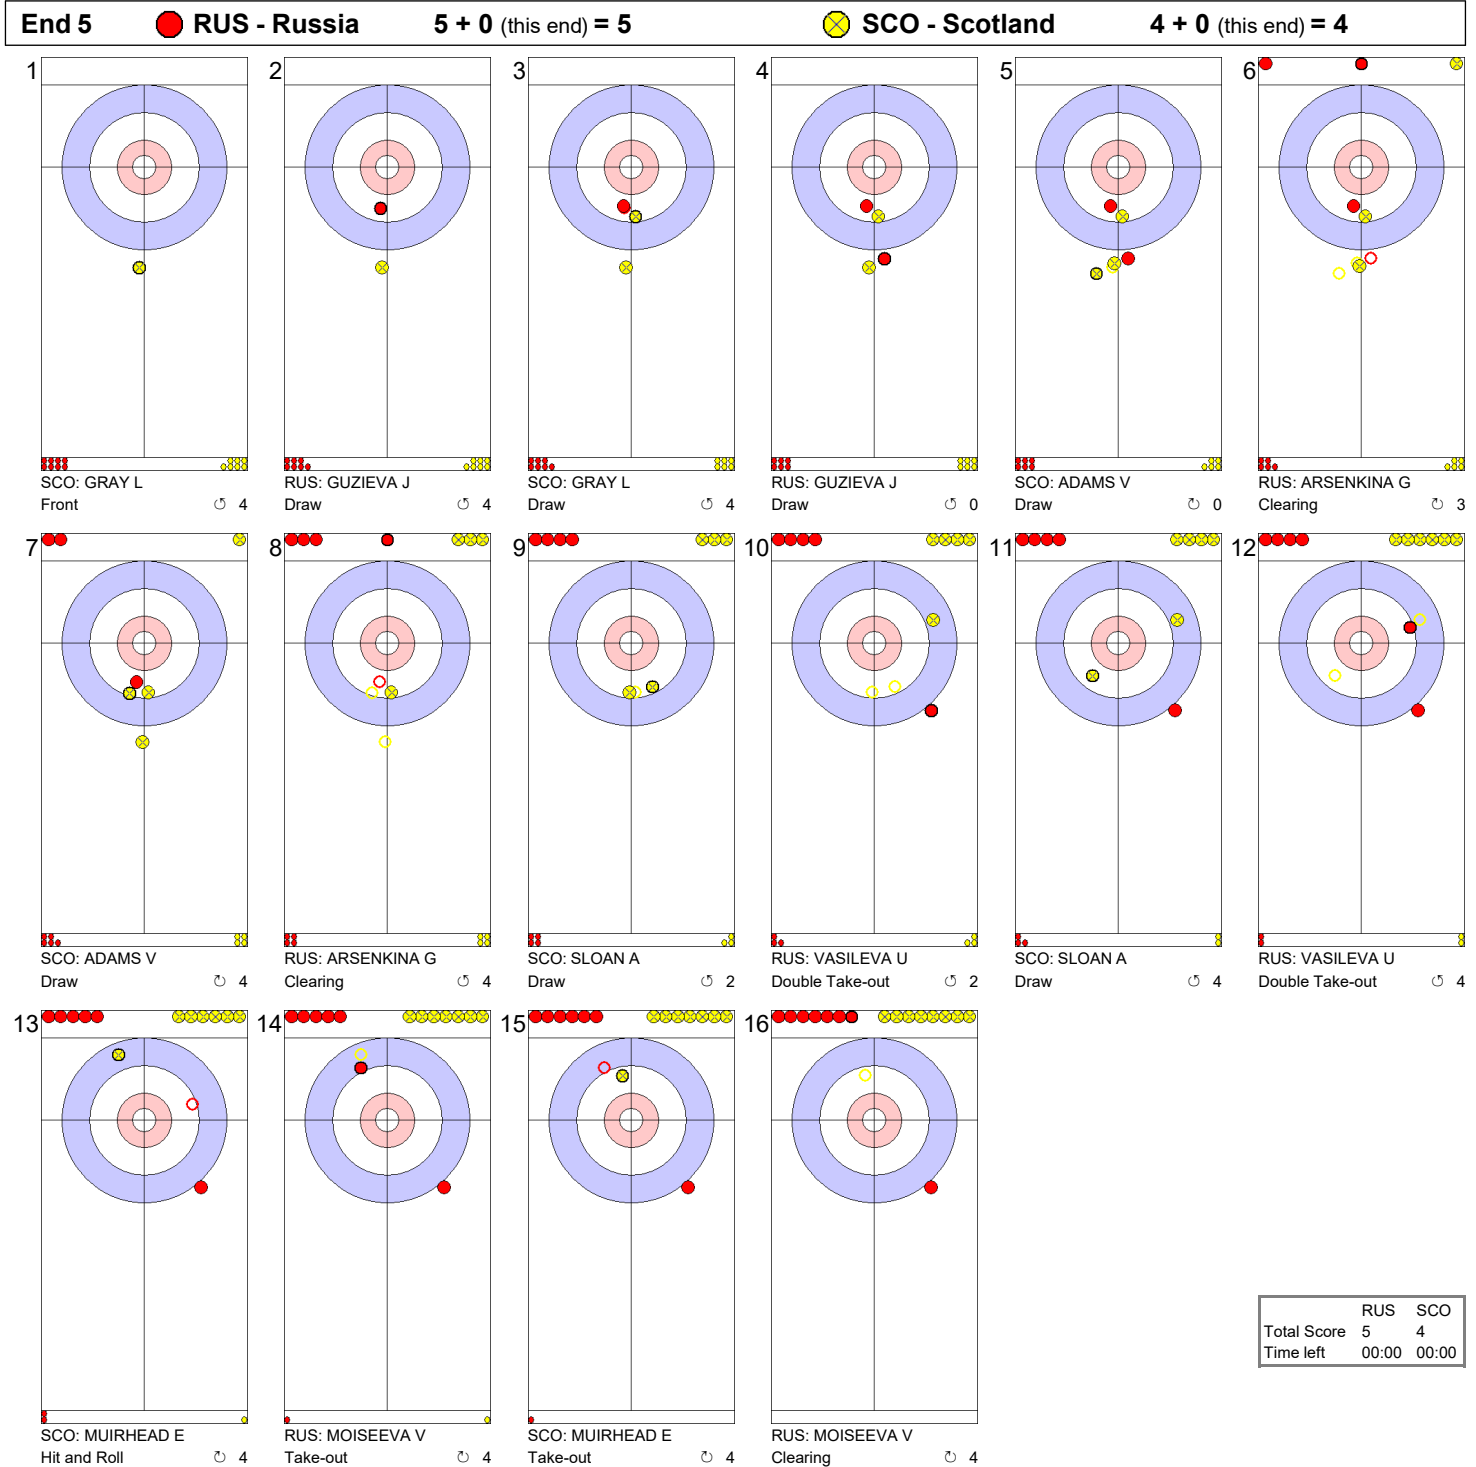

Le Gruyère AOP European Curling Championships 2016

intu Braehead Arena

A-Division Women

Semi-final - Sheet B

Game - Shot by Shot

	RUS	SCO
Total Score	5	4
Time left	00:00	00:00

Game - Shot by Shot

Game - Shot by Shot

End 7			● RUS - Russia			8 + 0 (this end) = 8			⊗ SCO - Scotland			4 + 2 (this end) = 6					
1		RUS: GUZIEVA J Draw ⊗ 3	2		SCO: GRAY L Front ⊗ 4	3		RUS: GUZIEVA J Draw ⊗ 4	4		SCO: GRAY L Front ⊗ 4	5		RUS: ARSENKINA G Clearing ⊗ 4	6		SCO: ADAMS V Front ⊗ 4
7		RUS: ARSENKINA G Clearing ⊗ 4	8		SCO: ADAMS V Draw ⊗ 4	9		RUS: VASILEVA U Clearing ⊗ 4	10		SCO: SLOAN A Draw ⊗ 4	11		RUS: VASILEVA U Take-out ⊗ 4	12		SCO: SLOAN A Raise ⊗ 4
13		RUS: MOISEEVA V Take-out ⊗ 4	14		SCO: MUIRHEAD E Double Take-out ⊗ 4	15		RUS: MOISEEVA V Take-out ⊗ 2	16		SCO: MUIRHEAD E Take-out ⊗ 4						

	RUS	SCO
Total Score	8	6
Time left	00:00	00:00

Game - Shot by Shot