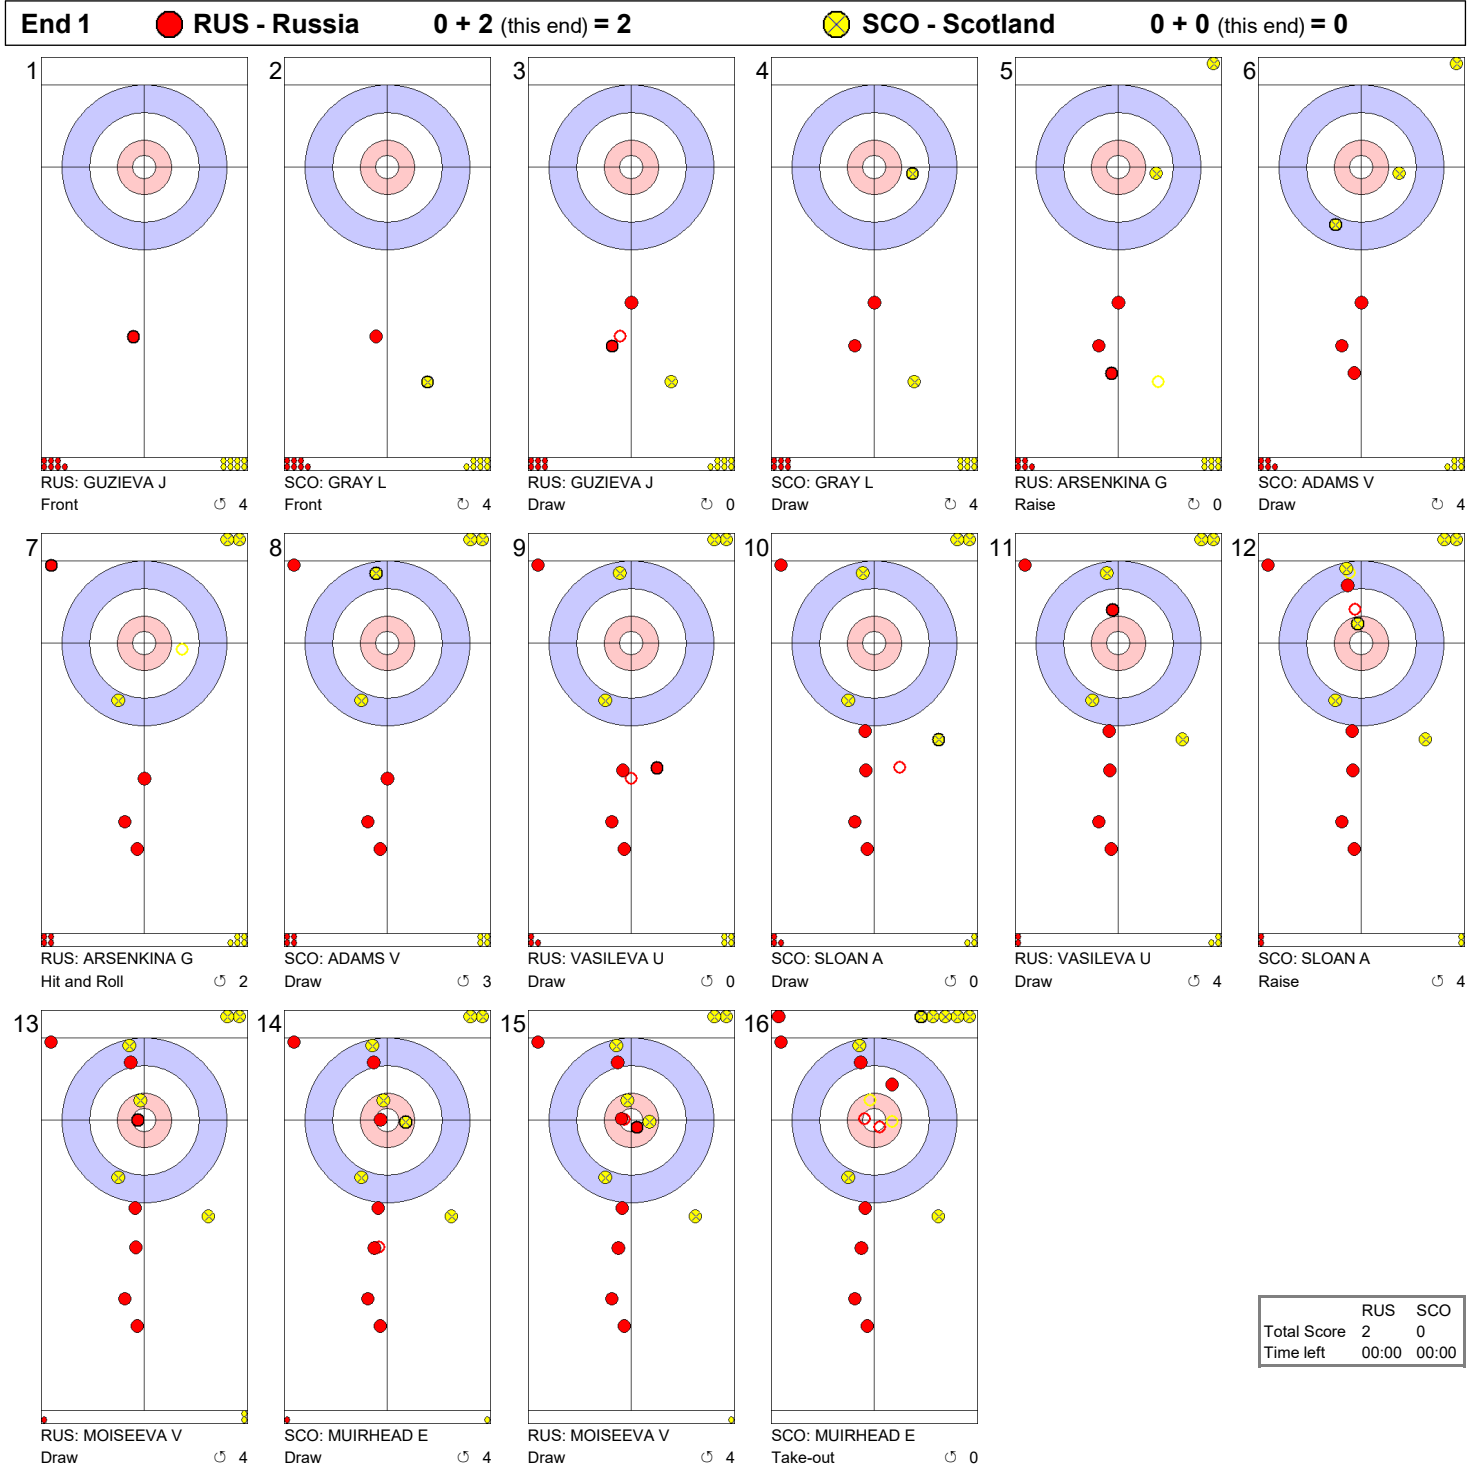

Game - Shot by Shot

Game - Shot by Shot

Game - Shot by Shot

	RUS	SCO
Total Score	5	2
Time left	00:00	00:00

Game - Shot by Shot

	RUS	SCO
Total Score	5	4
Time left	00:00	00:00

ECC 2016
Braehead, Scotland

FRI 25 NOV 2016
Start Time 14:00

Le Gruyère AOP European Curling Championships 2016

intu Braehead Arena

A-Division Women

Semi-final - Sheet B

Game - Shot by Shot

	RUS	SCO
Total Score	5	4
Time left	00:00	00:00

Game - Shot by Shot

Game - Shot by Shot

End 7			● RUS - Russia			8 + 0 (this end) = 8			⊗ SCO - Scotland			4 + 2 (this end) = 6					
1		RUS: GUZIEVA J Draw ⊗ 3	2		SCO: GRAY L Front ⊗ 4	3		RUS: GUZIEVA J Draw ⊗ 4	4		SCO: GRAY L Front ⊗ 4	5		RUS: ARSENKINA G Clearing ⊗ 4	6		SCO: ADAMS V Front ⊗ 4
7		RUS: ARSENKINA G Clearing ⊗ 4	8		SCO: ADAMS V Draw ⊗ 4	9		RUS: VASILEVA U Clearing ⊗ 4	10		SCO: SLOAN A Draw ⊗ 4	11		RUS: VASILEVA U Take-out ⊗ 4	12		SCO: SLOAN A Raise ⊗ 4
13		RUS: MOISEEVA V Take-out ⊗ 4	14		SCO: MUIRHEAD E Double Take-out ⊗ 4	15		RUS: MOISEEVA V Take-out ⊗ 2	16		SCO: MUIRHEAD E Take-out ⊗ 4						

	RUS	SCO
Total Score	8	6
Time left	00:00	00:00

Game - Shot by Shot