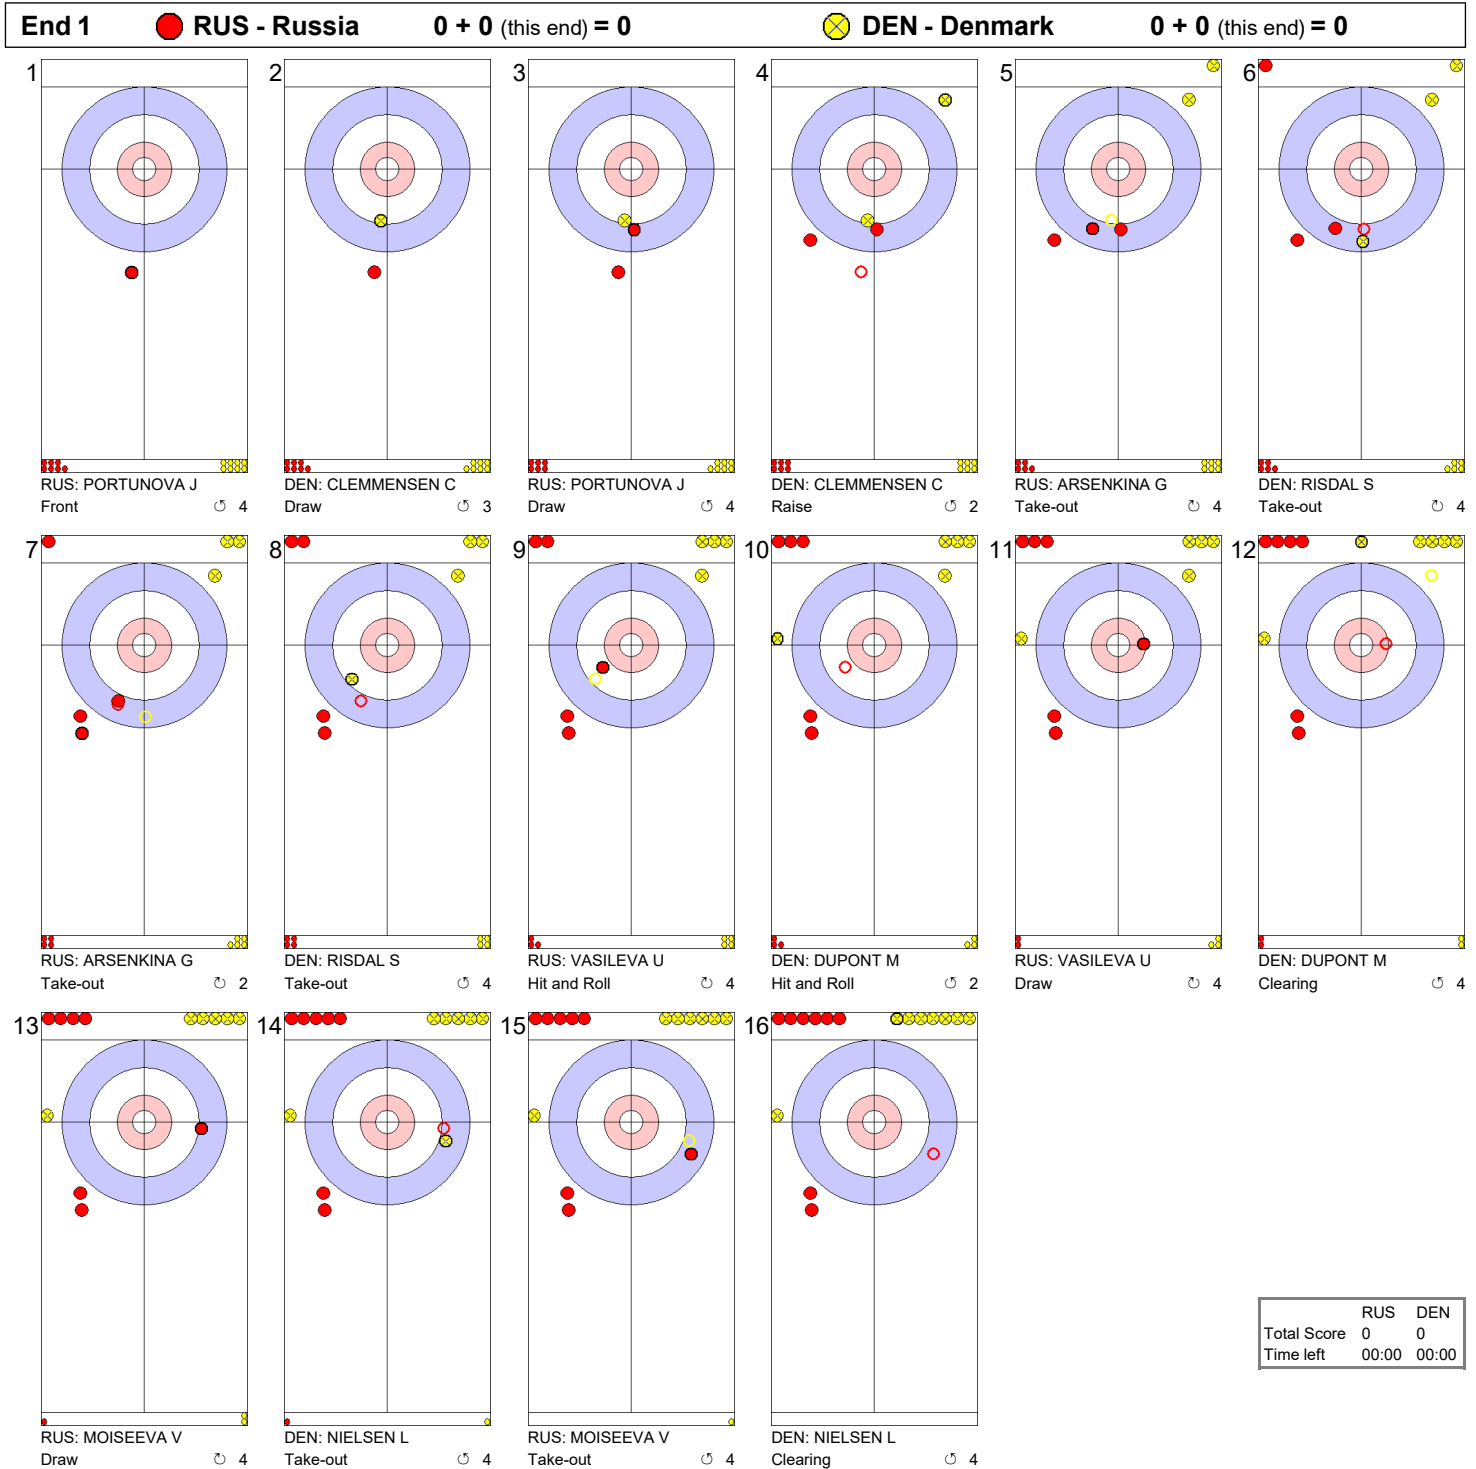

Game - Shot by Shot

| | | |
|-------------|-------|-------|
| | RUS | DEN |
| Total Score | 0 | 0 |
| Time left | 00:00 | 00:00 |

Game - Shot by Shot

| | | |
|-------------|-------|-------|
| | RUS | DEN |
| Total Score | 0 | 0 |
| Time left | 00:00 | 00:00 |

Game - Shot by Shot

| End 3 ● RUS - Russia 0 + 0 (this end) = 0 | | | ● DEN - Denmark 0 + 0 (this end) = 0 | | |
|---|---|---|---|---|--|
| 1 RUS: PORTUNOVA J Front ⌚ 4 | 2 DEN: CLEMMENSEN C Draw ⌚ 4 | 3 RUS: PORTUNOVA J Draw ⌚ 3 | 4 DEN: CLEMMENSEN C Draw ⌚ 4 | 5 RUS: ARSENKINA G Raise ⌚ 0 | 6 DEN: RISDAL S Clearing ⌚ 4 |
| 7 RUS: ARSENKINA G Double Take-out ⌚ 4 | 8 DEN: RISDAL S Hit and Roll ⌚ 4 | 9 RUS: VASILEVA U Promotion Take-out ⌚ 0 | 10 DEN: DUPONT M Draw ⌚ 3 | 11 RUS: VASILEVA U Double Take-out ⌚ 4 | 12 DEN: DUPONT M Take-out ⌚ 4 |
| 13 RUS: MOISEEVA V Take-out ⌚ 4 | 14 DEN: NIELSEN L Hit and Roll ⌚ 2 | 15 RUS: MOISEEVA V Take-out ⌚ 2 | 16 DEN: NIELSEN L Clearing ⌚ 4 | | |

| | | |
|-------------|-------|-------|
| | RUS | DEN |
| Total Score | 1 | 0 |
| Time left | 00:00 | 00:00 |

Game - Shot by Shot

| | RUS | DEN |
|-------------|-------|-------|
| Total Score | 1 | 1 |
| Time left | 00:00 | 00:00 |