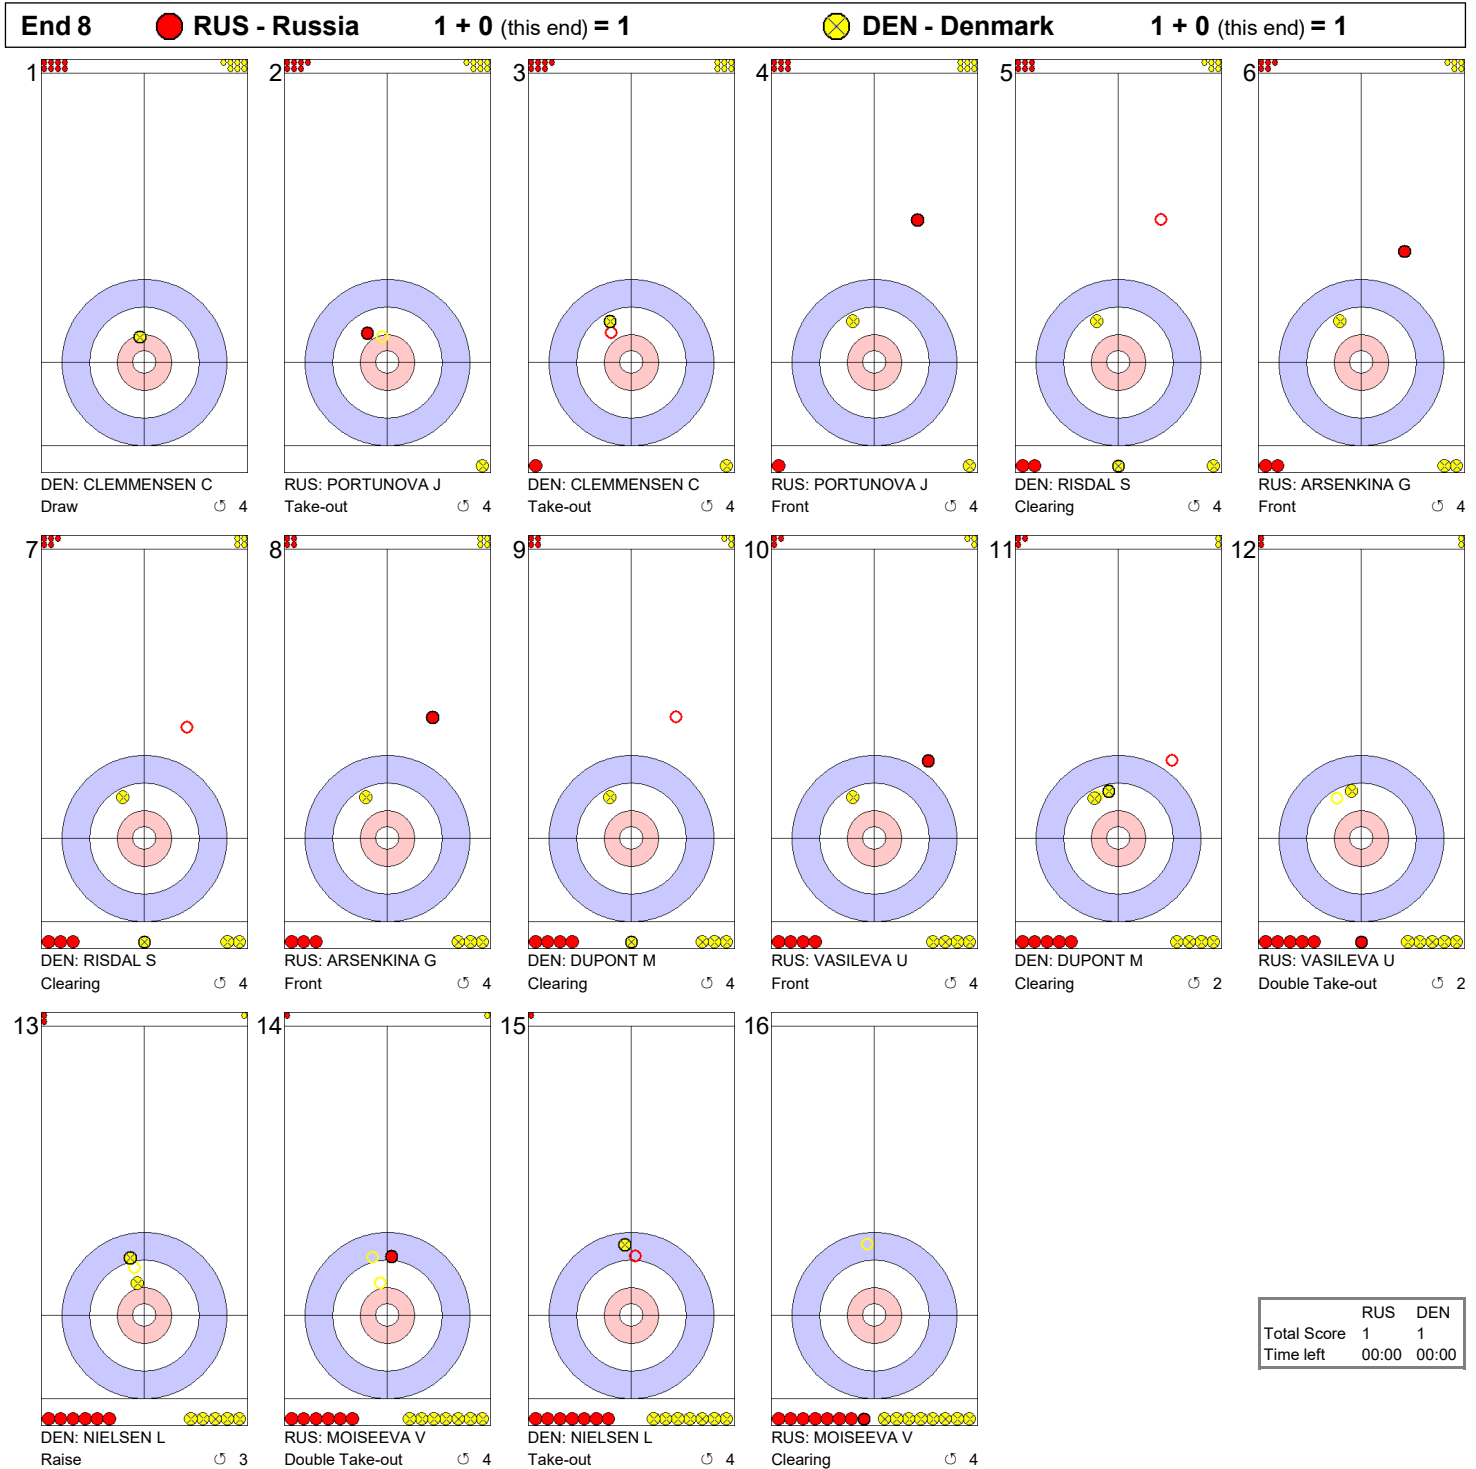

| | | |
|-------------|-------|-------|
| | RUS | DEN |
| Total Score | 1 | 0 |
| Time left | 00:00 | 00:00 |

Game - Shot by Shot

| | RUS | DEN |
|-------------|-------|-------|
| Total Score | 1 | 1 |
| Time left | 00:00 | 00:00 |

Game - Shot by Shot

| | RUS | DEN |
|-------------|-------|-------|
| Total Score | 1 | 1 |
| Time left | 00:00 | 00:00 |

Game - Shot by Shot

Game - Shot by Shot

| End 9 | | | RUS - Russia | | | 1 + 1 (this end) = 2 | | | DEN - Denmark | | | 1 + 0 (this end) = 1 | | | |
|-------|--|----------------------------|--------------|----|--|------------------------------------|---|----|---------------|---------------------------|---|----------------------|--|-------------------------------------|---|
| 1 | | DEN: CLEMMENSEN C Front | 4 | 2 | | RUS: PORTUNOVA J Draw | 3 | 3 | | DEN: CLEMMENSEN C Draw | 3 | 4 | | RUS: PORTUNOVA J Draw | 4 |
| 5 | | DEN: RISDAL S Take-out | 4 | 6 | | RUS: ARSENKINA G Clearing | 4 | 7 | | DEN: RISDAL S Guard | 4 | 8 | | RUS: ARSENKINA G Double Take-out | 4 |
| 9 | | DEN: DUPONT M Take-out | 4 | 10 | | RUS: VASILEVA U Clearing | 4 | 11 | | DEN: DUPONT M Draw | 4 | 12 | | RUS: VASILEVA U Take-out | 4 |
| 13 | | DEN: NIELSEN L Take-out | 4 | 14 | | RUS: MOISEEVA V Double Take-out | 2 | 15 | | DEN: NIELSEN L Draw | 0 | 16 | | RUS: MOISEEVA V Clearing | 2 |