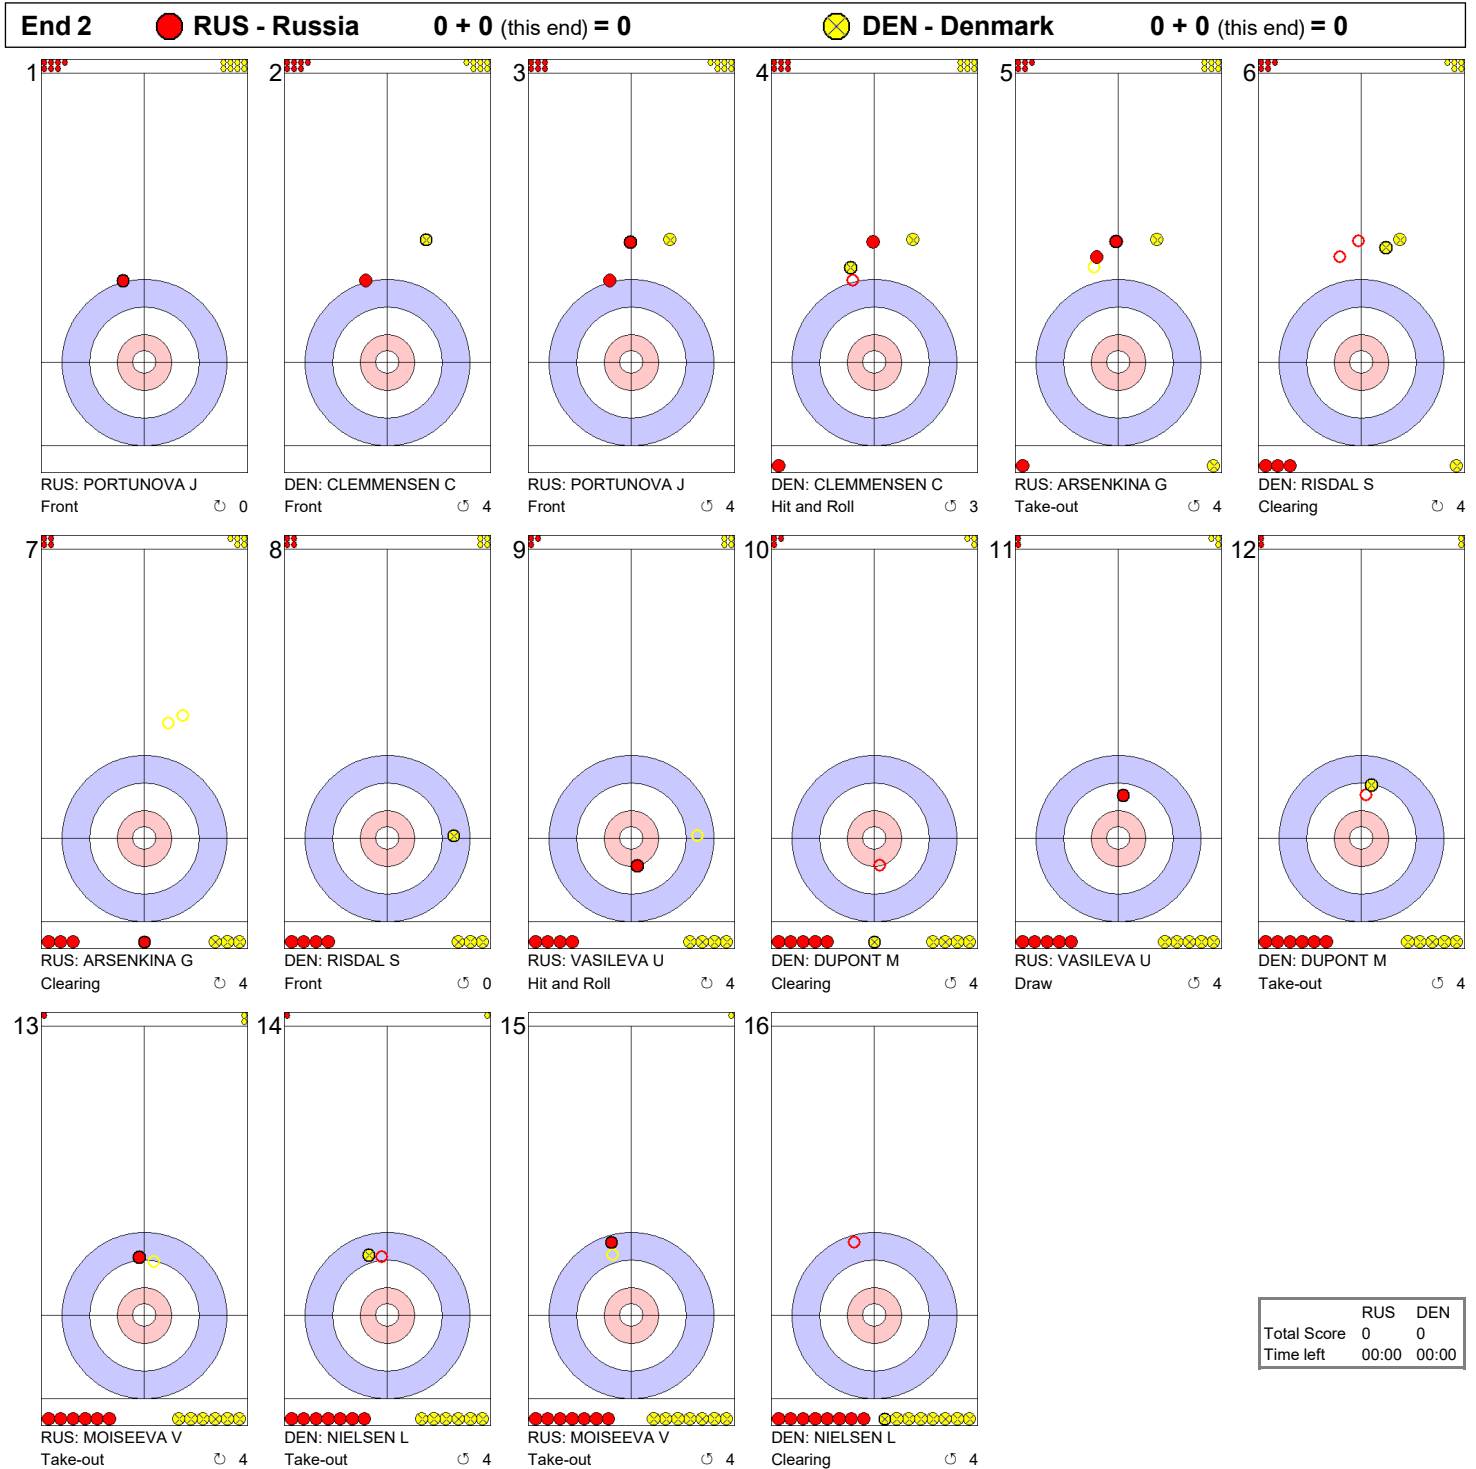

Game - Shot by Shot

| | | |
|-------------|-------|-------|
| | RUS | DEN |
| Total Score | 0 | 0 |
| Time left | 00:00 | 00:00 |

Game - Shot by Shot

| | | |
|-------------|-------|-------|
| | RUS | DEN |
| Total Score | 0 | 0 |
| Time left | 00:00 | 00:00 |

Game - Shot by Shot

| End 3 ● RUS - Russia 0 + 0 (this end) = 0 | | | ● DEN - Denmark 0 + 0 (this end) = 0 | | |
|---|---|---|---|---|--|
| 1 RUS: PORTUNOVA J Front ⌚ 4 | 2 DEN: CLEMMENSEN C Draw ⌚ 4 | 3 RUS: PORTUNOVA J Draw ⌚ 3 | 4 DEN: CLEMMENSEN C Draw ⌚ 4 | 5 RUS: ARSENKINA G Raise ⌚ 0 | 6 DEN: RISDAL S Clearing ⌚ 4 |
| 7 RUS: ARSENKINA G Double Take-out ⌚ 4 | 8 DEN: RISDAL S Hit and Roll ⌚ 4 | 9 RUS: VASILEVA U Promotion Take-out ⌚ 0 | 10 DEN: DUPONT M Draw ⌚ 3 | 11 RUS: VASILEVA U Double Take-out ⌚ 4 | 12 DEN: DUPONT M Take-out ⌚ 4 |
| 13 RUS: MOISEEVA V Take-out ⌚ 4 | 14 DEN: NIELSEN L Hit and Roll ⌚ 2 | 15 RUS: MOISEEVA V Take-out ⌚ 2 | 16 DEN: NIELSEN L Clearing ⌚ 4 | | |