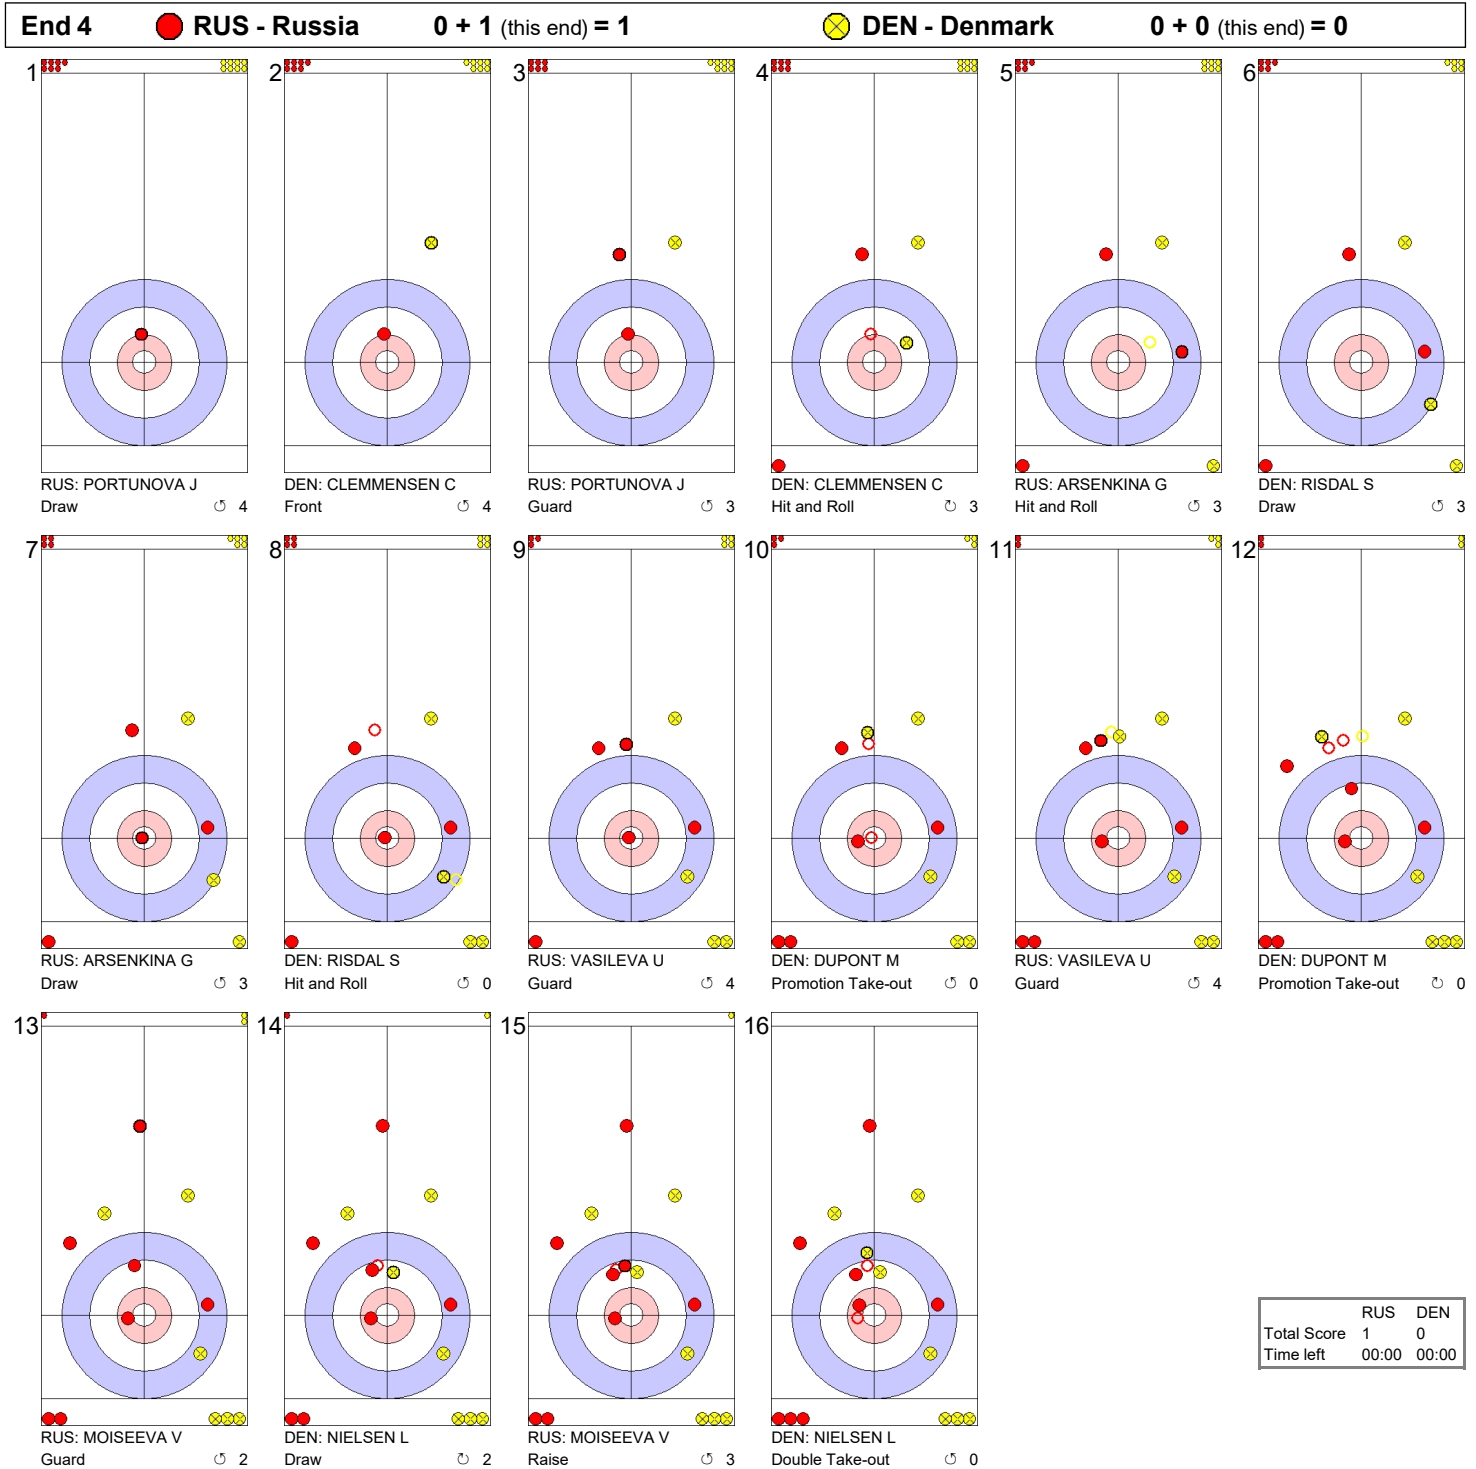

Game - Shot by Shot