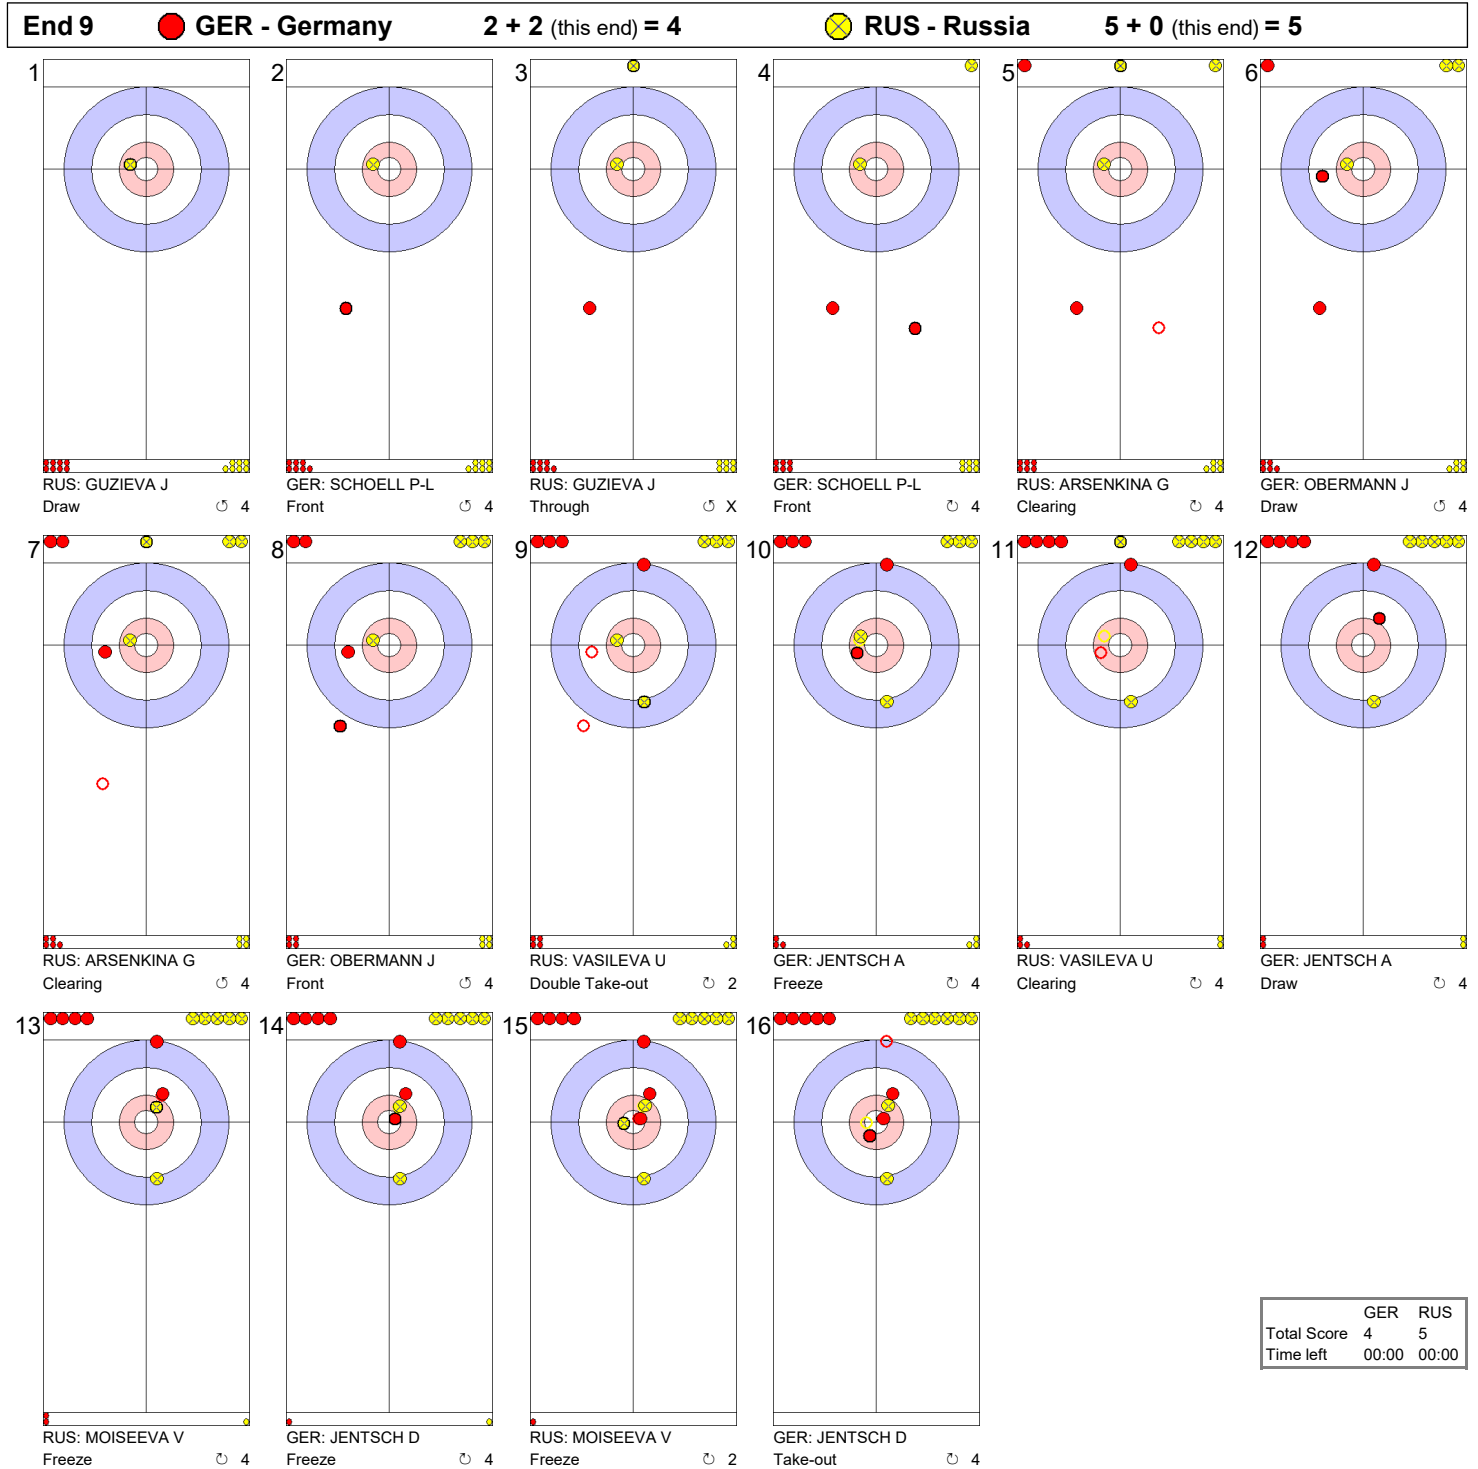

	GER	RUS
Total Score	0	0
Time left	00:00	00:00

Game - Shot by Shot

End 2		● GER - Germany		0 + 1 (this end) = 1		⊗ RUS - Russia		0 + 0 (this end) = 0	
1		GER: SCHOELL P-L	Draw	⊗ 4					
2		RUS: GUZIEVA J	Take-out	⊗ 4					
3		GER: SCHOELL P-L	Take-out	⊗ 4					
4		RUS: GUZIEVA J	Take-out	⊗ 2					
5		GER: OBERMANN J	Draw	⊗ 0					
6		RUS: ARSENKINA G	Draw	⊗ 3					
7		GER: OBERMANN J	Draw	⊗ 4					
8		RUS: ARSENKINA G	Take-out	⊗ 0					
9		GER: JENTSCH A	Raise	⊗ 4					
10		RUS: VASILEVA U	Take-out	⊗ 4					
11		GER: JENTSCH A	Draw	⊗ 3					
12		RUS: VASILEVA U	Take-out	⊗ 2					
13		GER: JENTSCH D	Draw	⊗ 4					
14		RUS: MOISEEVA V	Draw	⊗ 4					
15		GER: JENTSCH D	Guard	⊗ 4					
16		RUS: MOISEEVA V	Promotion Take-out Measurement	⊗ 0					

	GER	RUS
Total Score	1	0
Time left	00:00	00:00

Game - Shot by Shot

	GER	RUS
Total Score	1	2
Time left	00:00	00:00

Game - Shot by Shot

Game - Shot by Shot

	GER	RUS
Total Score	2	2
Time left	00:00	00:00

Game - Shot by Shot

	GER	RUS
Total Score	2	4
Time left	00:00	00:00

Game - Shot by Shot

	GER	RUS
Total Score	2	4
Time left	00:00	00:00

Game - Shot by Shot

	GER	RUS
Total Score	2	5
Time left	00:00	00:00

Game - Shot by Shot

	GER	RUS
Total Score	4	5
Time left	00:00	00:00

Game - Shot by Shot