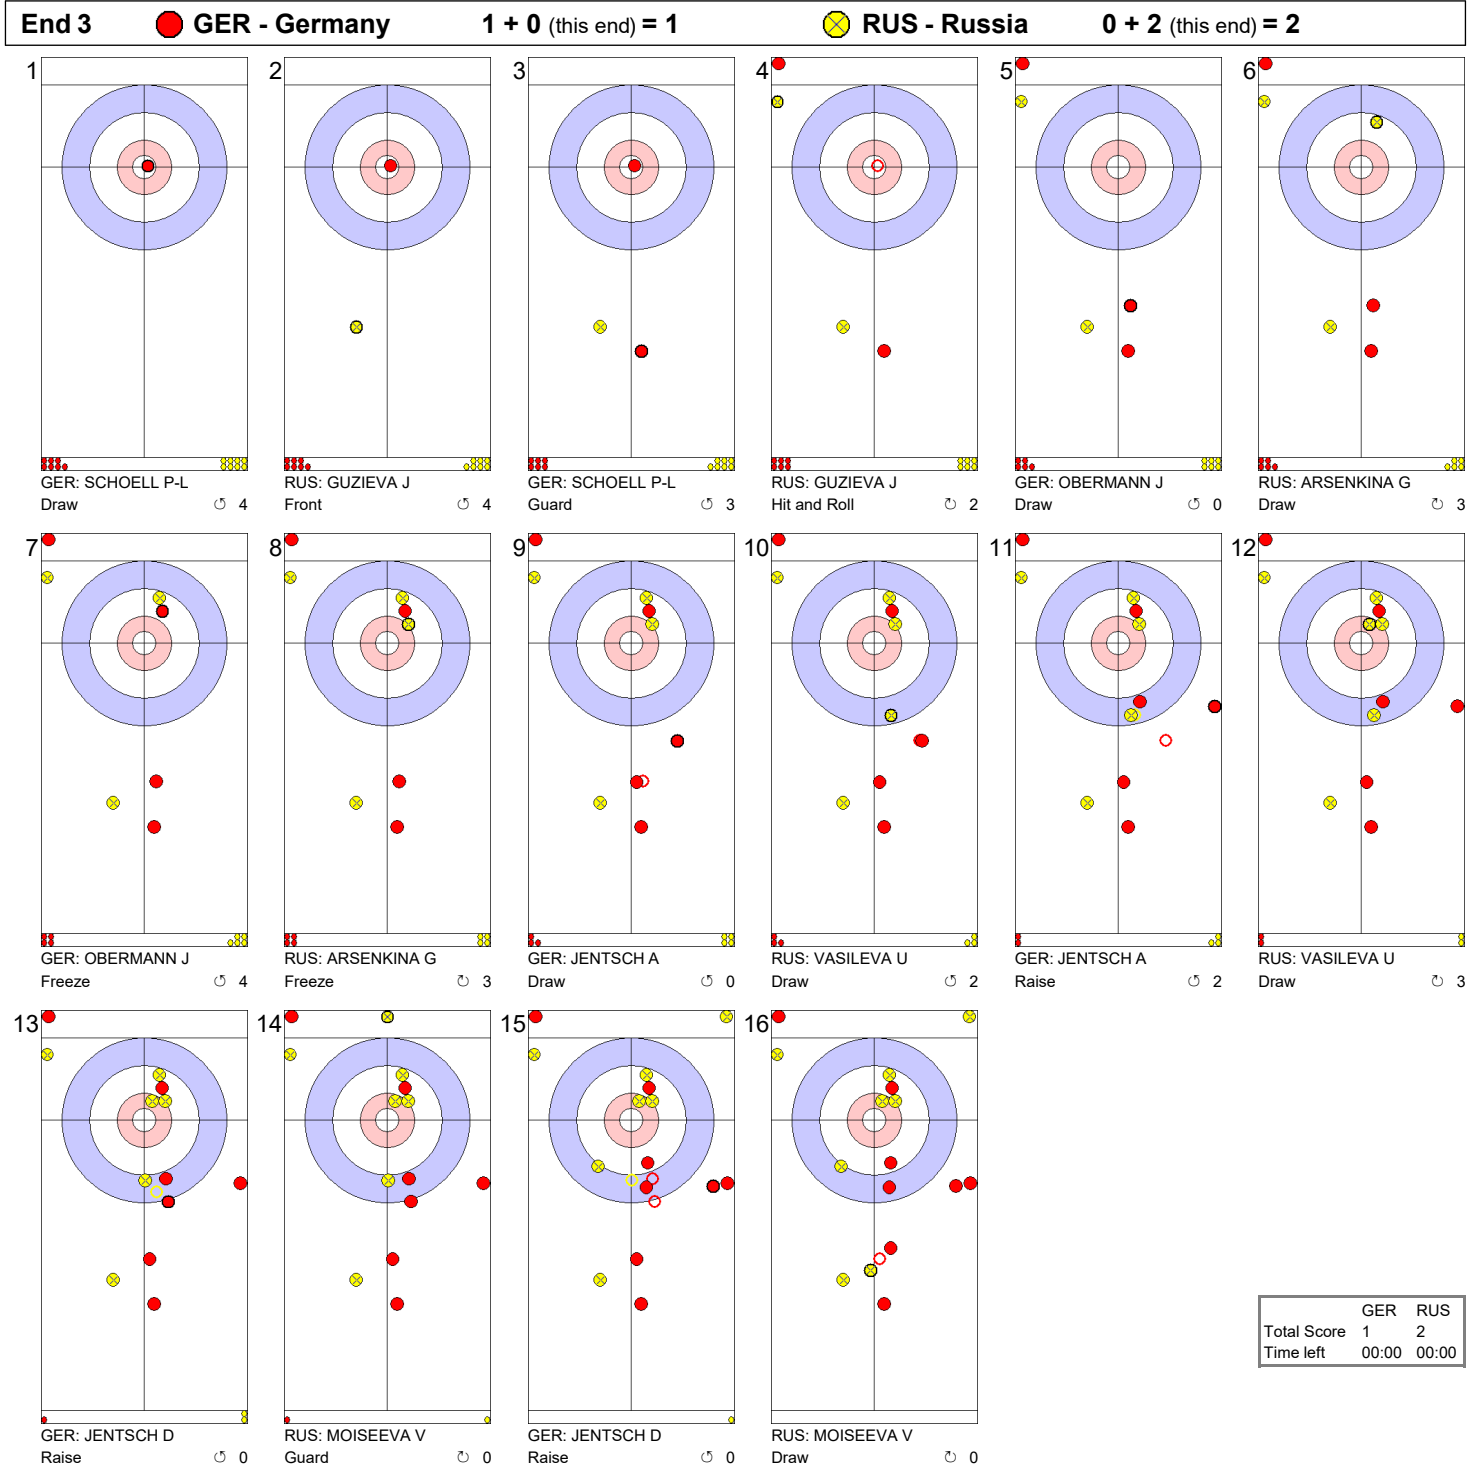

Game - Shot by Shot

End 1 ● GER - Germany 0 + 0 (this end) = 0			● RUS - Russia 0 + 0 (this end) = 0		
1 GER: SCHOELL P-L Draw 4	2 RUS: GUZIEVA J Take-out 4	3 GER: SCHOELL P-L Take-out 4	4 RUS: GUZIEVA J Take-out 2	5 GER: OBERMANN J Draw 4	6 RUS: ARSENKINA G Take-out 4
7 GER: OBERMANN J Take-out 4	8 RUS: ARSENKINA G Take-out 4	9 GER: JENTSCH A Take-out 4	10 RUS: VASILEVA U Take-out 4	11 GER: JENTSCH A Take-out 4	12 RUS: VASILEVA U Take-out 2
13 GER: JENTSCH D Draw 4	14 RUS: MOISEEVA V Take-out 4	15 GER: JENTSCH D Take-out 2	16 RUS: MOISEEVA V Through X		

	GER	RUS
Total Score	0	0
Time left	00:00	00:00

Game - Shot by Shot

End 2		● GER - Germany		0 + 1 (this end) = 1		⊗ RUS - Russia		0 + 0 (this end) = 0	
1		GER: SCHOELL P-L	Draw	⊗ 4					
2		RUS: GUZIEVA J	Take-out	⊗ 4					
3		GER: SCHOELL P-L	Take-out	⊗ 4					
4		RUS: GUZIEVA J	Take-out	⊗ 2					
5		GER: OBERMANN J	Draw	⊗ 0					
6		RUS: ARSENKINA G	Draw	⊗ 3					
7		GER: OBERMANN J	Draw	⊗ 4					
8		RUS: ARSENKINA G	Take-out	⊗ 0					
9		GER: JENTSCH A	Raise	⊗ 4					
10		RUS: VASILEVA U	Take-out	⊗ 4					
11		GER: JENTSCH A	Draw	⊗ 3					
12		RUS: VASILEVA U	Take-out	⊗ 2					
13		GER: JENTSCH D	Draw	⊗ 4					
14		RUS: MOISEEVA V	Draw	⊗ 4					
15		GER: JENTSCH D	Guard	⊗ 4					
16		RUS: MOISEEVA V	Promotion Take-out Measurement	⊗ 0					

	GER	RUS
Total Score	1	0
Time left	00:00	00:00

Game - Shot by Shot

	GER	RUS
Total Score	1	2
Time left	00:00	00:00

Game - Shot by Shot

Game - Shot by Shot

	GER	RUS
Total Score	2	2
Time left	00:00	00:00

Game - Shot by Shot

	GER	RUS
Total Score	2	4
Time left	00:00	00:00

Game - Shot by Shot

	GER	RUS
Total Score	2	4
Time left	00:00	00:00

Game - Shot by Shot

	GER	RUS
Total Score	2	5
Time left	00:00	00:00

Game - Shot by Shot

	GER	RUS
Total Score	4	5
Time left	00:00	00:00