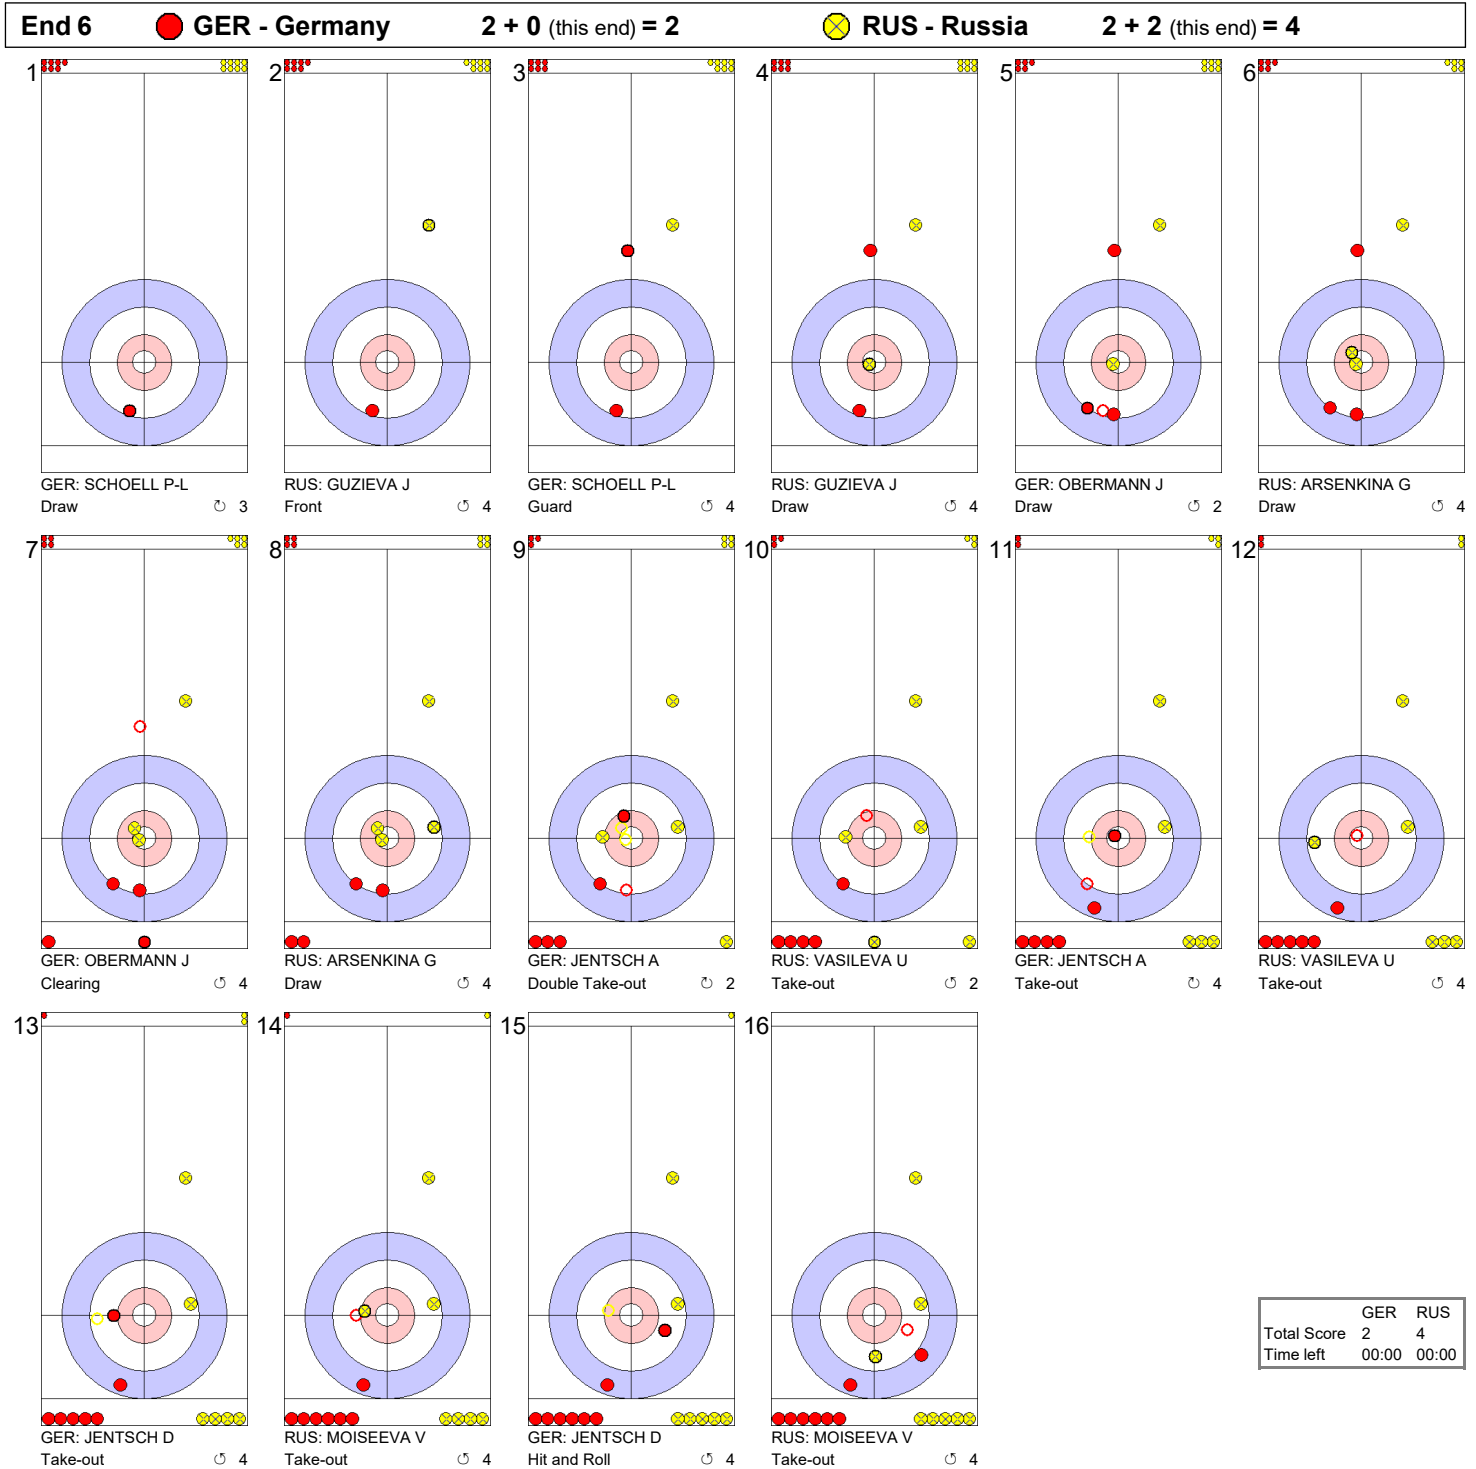

	GER	RUS
Total Score	0	0
Time left	00:00	00:00

Game - Shot by Shot

End 2		● GER - Germany		0 + 1 (this end) = 1		⊗ RUS - Russia		0 + 0 (this end) = 0	
1		GER: SCHOELL P-L	Draw	⊗ 4					
2		RUS: GUZIEVA J	Take-out	⊗ 4					
3		GER: SCHOELL P-L	Take-out	⊗ 4					
4		RUS: GUZIEVA J	Take-out	⊗ 2					
5		GER: OBERMANN J	Draw	⊗ 0					
6		RUS: ARSENKINA G	Draw	⊗ 3					
7		GER: OBERMANN J	Draw	⊗ 4					
8		RUS: ARSENKINA G	Take-out	⊗ 0					
9		GER: JENTSCH A	Raise	⊗ 4					
10		RUS: VASILEVA U	Take-out	⊗ 4					
11		GER: JENTSCH A	Draw	⊗ 3					
12		RUS: VASILEVA U	Take-out	⊗ 2					
13		GER: JENTSCH D	Draw	⊗ 4					
14		RUS: MOISEEVA V	Draw	⊗ 4					
15		GER: JENTSCH D	Guard	⊗ 4					
16		RUS: MOISEEVA V	Promotion Take-out Measurement	⊗ 0					

	GER	RUS
Total Score	1	0
Time left	00:00	00:00

Game - Shot by Shot

	GER	RUS
Total Score	1	2
Time left	00:00	00:00

Game - Shot by Shot

Game - Shot by Shot

	GER	RUS
Total Score	2	2
Time left	00:00	00:00

Game - Shot by Shot

	GER	RUS
Total Score	2	4
Time left	00:00	00:00

Game - Shot by Shot

	GER	RUS
Total Score	2	4
Time left	00:00	00:00

Game - Shot by Shot

	GER	RUS
Total Score	2	5
Time left	00:00	00:00

Game - Shot by Shot

	GER	RUS
Total Score	4	5
Time left	00:00	00:00

Game - Shot by Shot