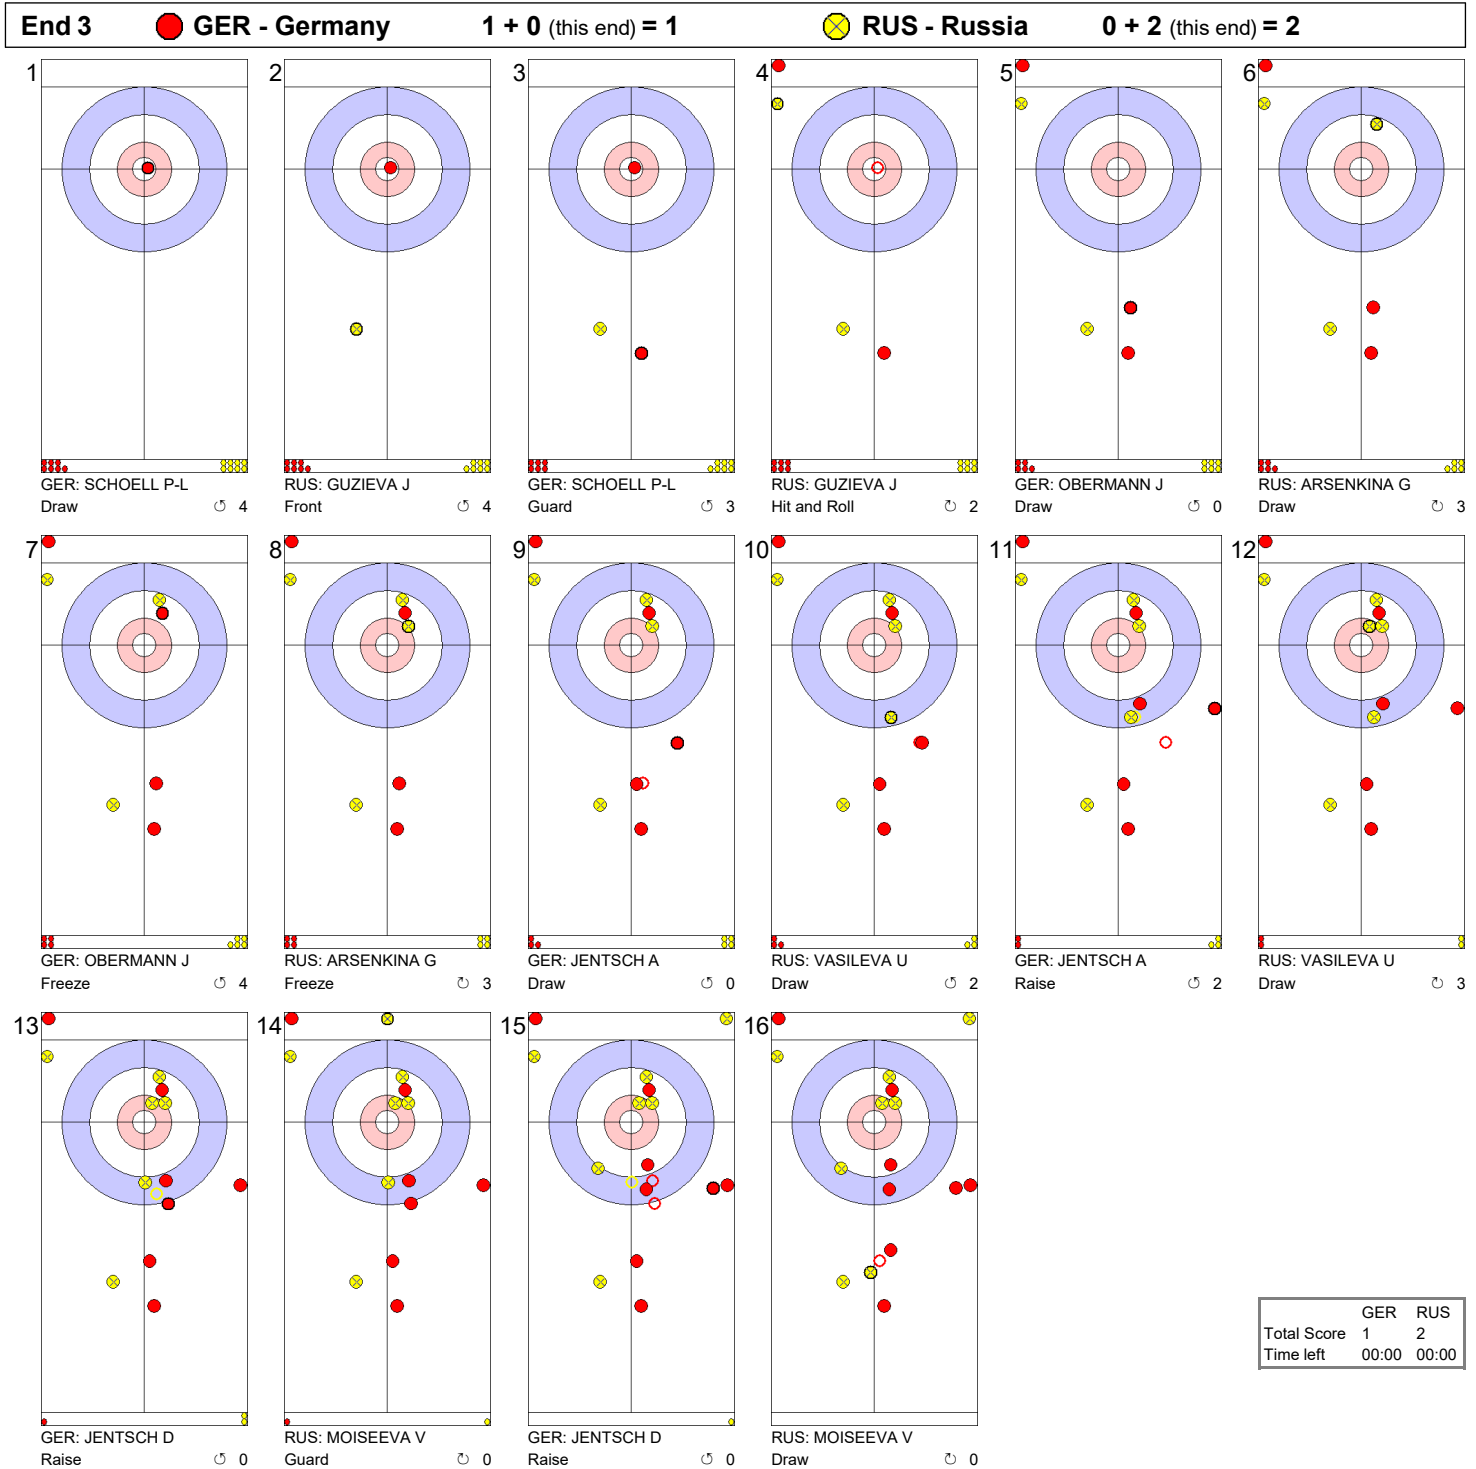

Game - Shot by Shot

End 1 ● GER - Germany			0 + 0 (this end) = 0			● RUS - Russia			0 + 0 (this end) = 0								
1		GER: SCHOELL P-L Draw	2		RUS: GUZIEVA J Take-out	3		GER: SCHOELL P-L Take-out	4		RUS: GUZIEVA J Take-out	5		GER: OBERMANN J Draw	6		RUS: ARSENKINA G Take-out
7		GER: OBERMANN J Take-out	8		RUS: ARSENKINA G Take-out	9		GER: JENTSCH A Take-out	10		RUS: VASILEVA U Take-out	11		GER: JENTSCH A Take-out	12		RUS: VASILEVA U Take-out
13		GER: JENTSCH D Draw	14		RUS: MOISEEVA V Take-out	15		GER: JENTSCH D Take-out	16		RUS: MOISEEVA V Through						

	GER	RUS
Total Score	0	0
Time left	00:00	00:00

Game - Shot by Shot

End 2		● GER - Germany		0 + 1 (this end) = 1		● RUS - Russia		0 + 0 (this end) = 0	
1		GER: SCHOELL P-L	Draw	⌚ 4					
2		RUS: GUZIEVA J	Take-out	⌚ 4					
3		GER: SCHOELL P-L	Take-out	⌚ 4					
4		RUS: GUZIEVA J	Take-out	⌚ 2					
5		GER: OBERMANN J	Draw	⌚ 0					
6		RUS: ARSENKINA G	Draw	⌚ 3					
7		GER: OBERMANN J	Draw	⌚ 4					
8		RUS: ARSENKINA G	Take-out	⌚ 0					
9		GER: JENTSCH A	Raise	⌚ 4					
10		RUS: VASILEVA U	Take-out	⌚ 4					
11		GER: JENTSCH A	Draw	⌚ 3					
12		RUS: VASILEVA U	Take-out	⌚ 2					
13		GER: JENTSCH D	Draw	⌚ 4					
14		RUS: MOISEEVA V	Draw	⌚ 4					
15		GER: JENTSCH D	Guard	⌚ 4					
16		RUS: MOISEEVA V	Promotion Take-out	⌚ 0					
			Measurement						

	GER	RUS
Total Score	1	0
Time left	00:00	00:00

Game - Shot by Shot

	GER	RUS
Total Score	1	2
Time left	00:00	00:00

Game - Shot by Shot

Game - Shot by Shot

	GER	RUS
Total Score	2	2
Time left	00:00	00:00

Game - Shot by Shot

Game - Shot by Shot

Game - Shot by Shot

	GER	RUS
Total Score	2	5
Time left	00:00	00:00

Game - Shot by Shot

Game - Shot by Shot