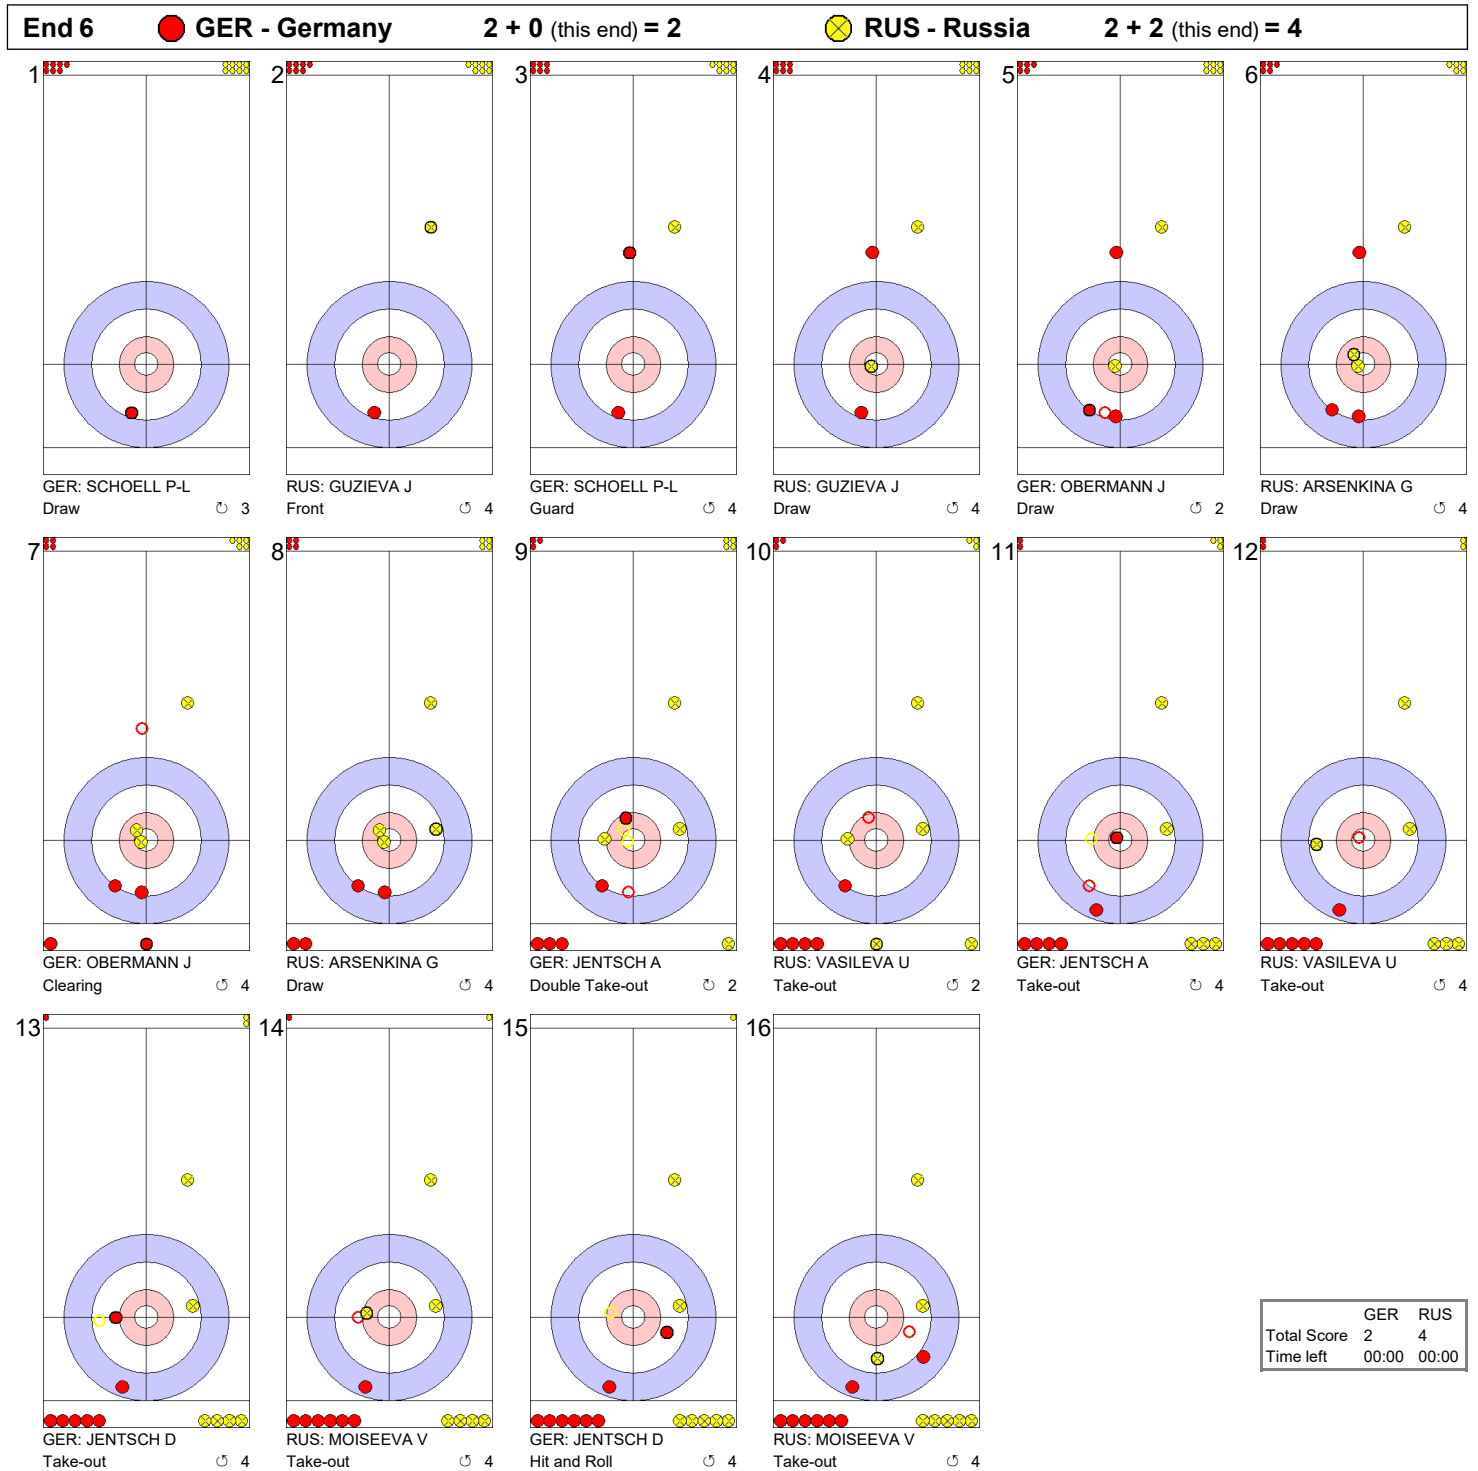

Game - Shot by Shot

End 1 ● GER - Germany			0 + 0 (this end) = 0			● RUS - Russia			0 + 0 (this end) = 0								
1		GER: SCHOELL P-L Draw	2		RUS: GUZIEVA J Take-out	3		GER: SCHOELL P-L Take-out	4		RUS: GUZIEVA J Take-out	5		GER: OBERMANN J Draw	6		RUS: ARSENKINA G Take-out
7		GER: OBERMANN J Take-out	8		RUS: ARSENKINA G Take-out	9		GER: JENTSCH A Take-out	10		RUS: VASILEVA U Take-out	11		GER: JENTSCH A Take-out	12		RUS: VASILEVA U Take-out
13		GER: JENTSCH D Draw	14		RUS: MOISEEVA V Take-out	15		GER: JENTSCH D Take-out	16		RUS: MOISEEVA V Through						

	GER	RUS
Total Score	0	0
Time left	00:00	00:00

Game - Shot by Shot

End 2		● GER - Germany		0 + 1 (this end) = 1		● RUS - Russia		0 + 0 (this end) = 0	
1		GER: SCHOELL P-L	Draw	⌚ 4					
2		RUS: GUZIEVA J	Take-out	⌚ 4					
3		GER: SCHOELL P-L	Take-out	⌚ 4					
4		RUS: GUZIEVA J	Take-out	⌚ 2					
5		GER: OBERMANN J	Draw	⌚ 0					
6		RUS: ARSENKINA G	Draw	⌚ 3					
7		GER: OBERMANN J	Draw	⌚ 4					
8		RUS: ARSENKINA G	Take-out	⌚ 0					
9		GER: JENTSCH A	Raise	⌚ 4					
10		RUS: VASILEVA U	Take-out	⌚ 4					
11		GER: JENTSCH A	Draw	⌚ 3					
12		RUS: VASILEVA U	Take-out	⌚ 2					
13		GER: JENTSCH D	Draw	⌚ 4					
14		RUS: MOISEEVA V	Draw	⌚ 4					
15		GER: JENTSCH D	Guard	⌚ 4					
16		RUS: MOISEEVA V	Promotion Take-out	⌚ 0					
			Measurement						

	GER	RUS
Total Score	1	0
Time left	00:00	00:00

Game - Shot by Shot

	GER	RUS
Total Score	1	2
Time left	00:00	00:00

Game - Shot by Shot

Game - Shot by Shot

	GER	RUS
Total Score	2	2
Time left	00:00	00:00

Game - Shot by Shot

Game - Shot by Shot

Game - Shot by Shot

	GER	RUS
Total Score	2	5
Time left	00:00	00:00

Game - Shot by Shot

Game - Shot by Shot