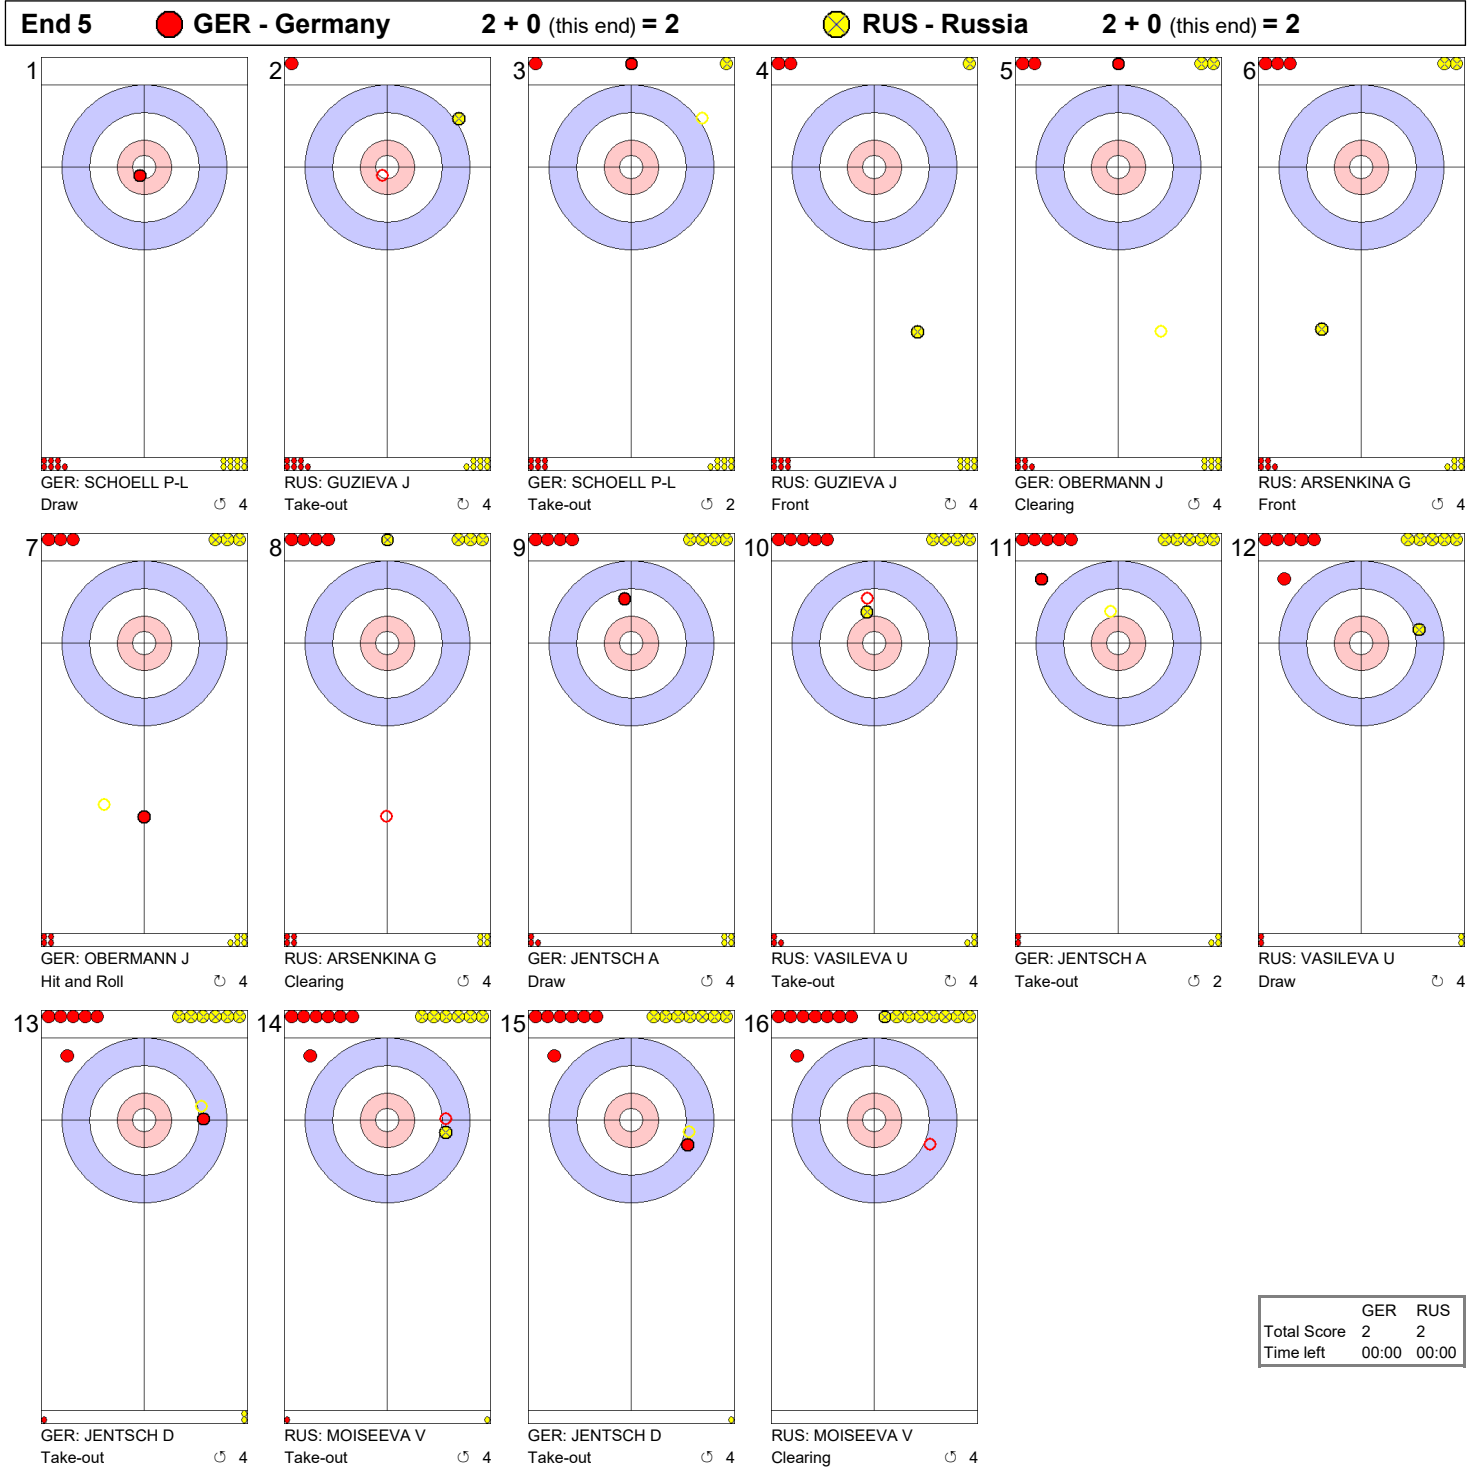

	GER	RUS
Total Score	0	0
Time left	00:00	00:00

Game - Shot by Shot

End 2		● GER - Germany		0 + 1 (this end) = 1		⊗ RUS - Russia		0 + 0 (this end) = 0	
1		GER: SCHOELL P-L	Draw	⊗ 4					
2		RUS: GUZIEVA J	Take-out	⊗ 4					
3		GER: SCHOELL P-L	Take-out	⊗ 4					
4		RUS: GUZIEVA J	Take-out	⊗ 2					
5		GER: OBERMANN J	Draw	⊗ 0					
6		RUS: ARSENKINA G	Draw	⊗ 3					
7		GER: OBERMANN J	Draw	⊗ 4					
8		RUS: ARSENKINA G	Take-out	⊗ 0					
9		GER: JENTSCH A	Raise	⊗ 4					
10		RUS: VASILEVA U	Take-out	⊗ 4					
11		GER: JENTSCH A	Draw	⊗ 3					
12		RUS: VASILEVA U	Take-out	⊗ 2					
13		GER: JENTSCH D	Draw	⊗ 4					
14		RUS: MOISEEVA V	Draw	⊗ 4					
15		GER: JENTSCH D	Guard	⊗ 4					
16		RUS: MOISEEVA V	Promotion Take-out Measurement	⊗ 0					

	GER	RUS
Total Score	1	0
Time left	00:00	00:00

Game - Shot by Shot

	GER	RUS
Total Score	1	2
Time left	00:00	00:00

Game - Shot by Shot

Game - Shot by Shot

	GER	RUS
Total Score	2	2
Time left	00:00	00:00

Game - Shot by Shot

	GER	RUS
Total Score	2	4
Time left	00:00	00:00

Game - Shot by Shot

	GER	RUS
Total Score	2	4
Time left	00:00	00:00

Game - Shot by Shot

	GER	RUS
Total Score	2	5
Time left	00:00	00:00

Game - Shot by Shot

	GER	RUS
Total Score	4	5
Time left	00:00	00:00

Game - Shot by Shot