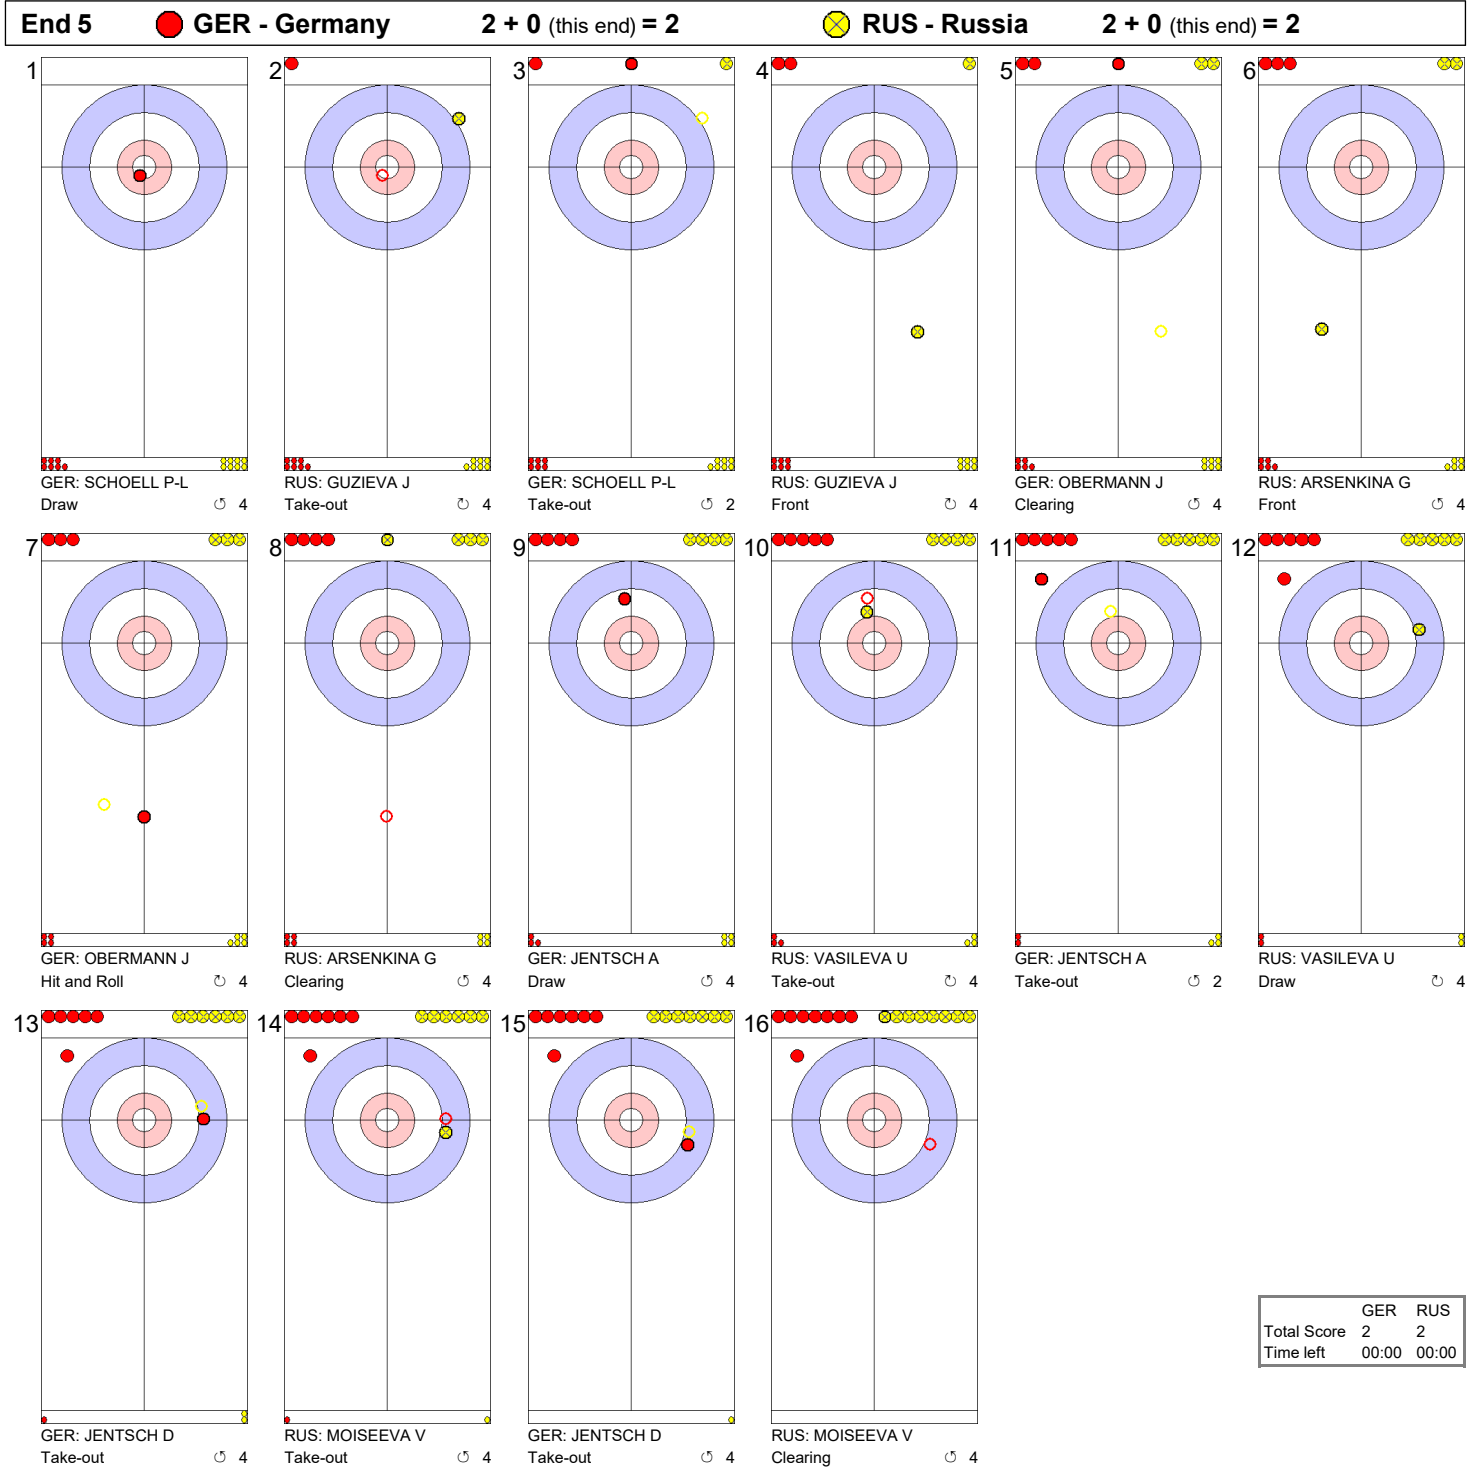

Game - Shot by Shot

End 1 ● GER - Germany			0 + 0 (this end) = 0			● RUS - Russia			0 + 0 (this end) = 0								
1		GER: SCHOELL P-L Draw	2		RUS: GUZIEVA J Take-out	3		GER: SCHOELL P-L Take-out	4		RUS: GUZIEVA J Take-out	5		GER: OBERMANN J Draw	6		RUS: ARSENKINA G Take-out
7		GER: OBERMANN J Take-out	8		RUS: ARSENKINA G Take-out	9		GER: JENTSCH A Take-out	10		RUS: VASILEVA U Take-out	11		GER: JENTSCH A Take-out	12		RUS: VASILEVA U Take-out
13		GER: JENTSCH D Draw	14		RUS: MOISEEVA V Take-out	15		GER: JENTSCH D Take-out	16		RUS: MOISEEVA V Through						

	GER	RUS
Total Score	0	0
Time left	00:00	00:00

Game - Shot by Shot

End 2		● GER - Germany		0 + 1 (this end) = 1		● RUS - Russia		0 + 0 (this end) = 0	
1		GER: SCHOELL P-L	Draw	⌚ 4					
2		RUS: GUZIEVA J	Take-out	⌚ 4					
3		GER: SCHOELL P-L	Take-out	⌚ 4					
4		RUS: GUZIEVA J	Take-out	⌚ 2					
5		GER: OBERMANN J	Draw	⌚ 0					
6		RUS: ARSENKINA G	Draw	⌚ 3					
7		GER: OBERMANN J	Draw	⌚ 4					
8		RUS: ARSENKINA G	Take-out	⌚ 0					
9		GER: JENTSCH A	Raise	⌚ 4					
10		RUS: VASILEVA U	Take-out	⌚ 4					
11		GER: JENTSCH A	Draw	⌚ 3					
12		RUS: VASILEVA U	Take-out	⌚ 2					
13		GER: JENTSCH D	Draw	⌚ 4					
14		RUS: MOISEEVA V	Draw	⌚ 4					
15		GER: JENTSCH D	Guard	⌚ 4					
16		RUS: MOISEEVA V	Promotion Take-out	⌚ 0					
			Measurement						

	GER	RUS
Total Score	1	0
Time left	00:00	00:00

Game - Shot by Shot

	GER	RUS
Total Score	1	2
Time left	00:00	00:00

Game - Shot by Shot

Game - Shot by Shot

	GER	RUS
Total Score	2	2
Time left	00:00	00:00

Game - Shot by Shot

Game - Shot by Shot

Game - Shot by Shot

	GER	RUS
Total Score	2	5
Time left	00:00	00:00

Game - Shot by Shot

Game - Shot by Shot