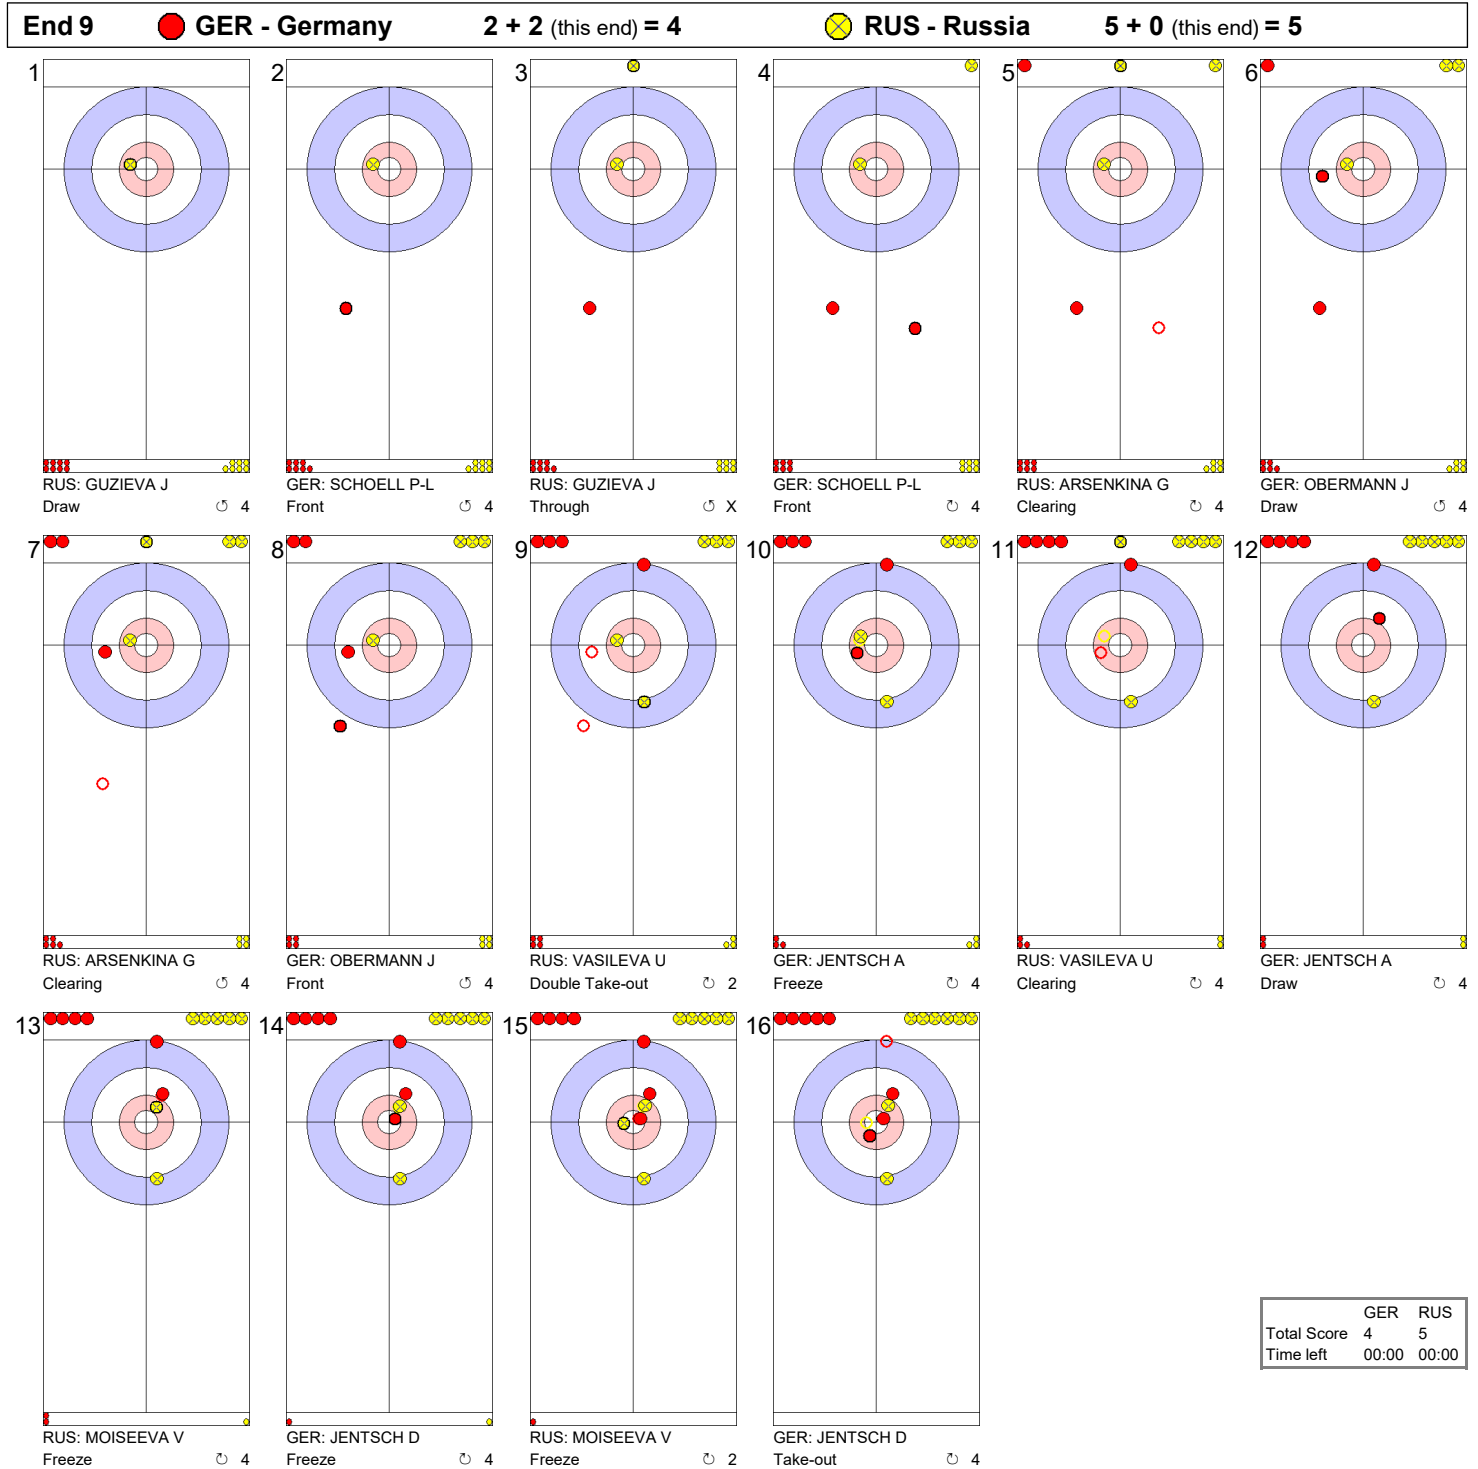

Game - Shot by Shot

End 1 ● GER - Germany			0 + 0 (this end) = 0			● RUS - Russia			0 + 0 (this end) = 0								
1		GER: SCHOELL P-L Draw	2		RUS: GUZIEVA J Take-out	3		GER: SCHOELL P-L Take-out	4		RUS: GUZIEVA J Take-out	5		GER: OBERMANN J Draw	6		RUS: ARSENKINA G Take-out
7		GER: OBERMANN J Take-out	8		RUS: ARSENKINA G Take-out	9		GER: JENTSCH A Take-out	10		RUS: VASILEVA U Take-out	11		GER: JENTSCH A Take-out	12		RUS: VASILEVA U Take-out
13		GER: JENTSCH D Draw	14		RUS: MOISEEVA V Take-out	15		GER: JENTSCH D Take-out	16		RUS: MOISEEVA V Through						

	GER	RUS
Total Score	0	0
Time left	00:00	00:00

Game - Shot by Shot

End 2		● GER - Germany		0 + 1 (this end) = 1		● RUS - Russia		0 + 0 (this end) = 0	
1		GER: SCHOELL P-L	Draw	⌚ 4					
2		RUS: GUZIEVA J	Take-out	⌚ 4					
3		GER: SCHOELL P-L	Take-out	⌚ 4					
4		RUS: GUZIEVA J	Take-out	⌚ 2					
5		GER: OBERMANN J	Draw	⌚ 0					
6		RUS: ARSENKINA G	Draw	⌚ 3					
7		GER: OBERMANN J	Draw	⌚ 4					
8		RUS: ARSENKINA G	Take-out	⌚ 0					
9		GER: JENTSCH A	Raise	⌚ 4					
10		RUS: VASILEVA U	Take-out	⌚ 4					
11		GER: JENTSCH A	Draw	⌚ 3					
12		RUS: VASILEVA U	Take-out	⌚ 2					
13		GER: JENTSCH D	Draw	⌚ 4					
14		RUS: MOISEEVA V	Draw	⌚ 4					
15		GER: JENTSCH D	Guard	⌚ 4					
16		RUS: MOISEEVA V	Promotion Take-out	⌚ 0					
			Measurement						

	GER	RUS
Total Score	1	0
Time left	00:00	00:00

Game - Shot by Shot

	GER	RUS
Total Score	1	2
Time left	00:00	00:00

Game - Shot by Shot

Game - Shot by Shot

	GER	RUS
Total Score	2	2
Time left	00:00	00:00

Game - Shot by Shot

Game - Shot by Shot

Game - Shot by Shot

	GER	RUS
Total Score	2	5
Time left	00:00	00:00

Game - Shot by Shot

Game - Shot by Shot