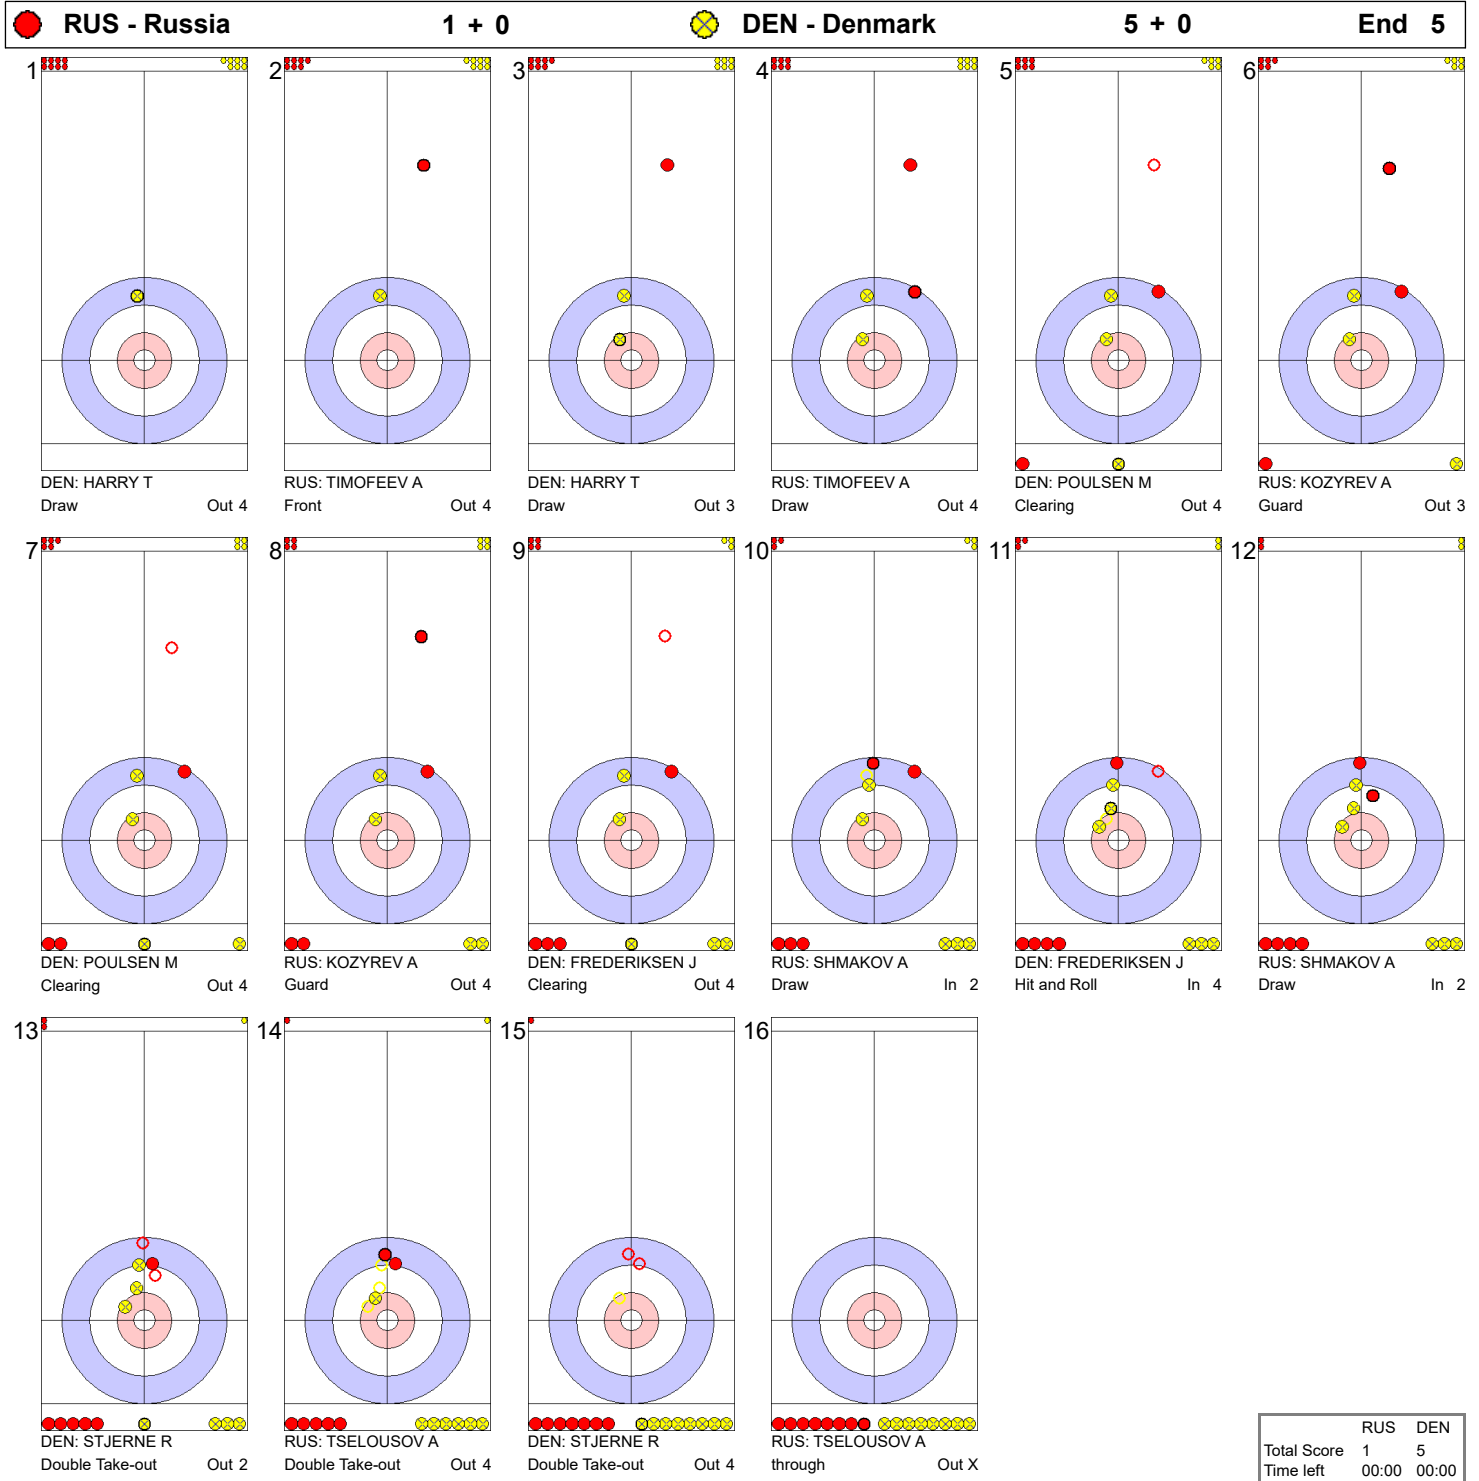

Game - Shot by Shot

Game - Shot by Shot

Game - Shot by Shot

Game - Shot by Shot

Game - Shot by Shot

| ● RUS - Russia |  | 1 + 0 |   | ● DEN - Denmark |   | 5 + 4 |   | End 6 |  |    |  |
|----------------|--|-------|---|-----------------|---|-------|---|-------|--|----|--|
| 1              |    | 2     |    | 3               |    | 4     |    | 5     |   | 6  |   |
| 7              |   | 8     |   | 9               |   | 10    |   | 11    |  | 12 |  |
| 13             |  | 14    |  | 15              |  | 16    |  |       |  |    |  |

**Note:**  
Points:  
4 = 100%  
3 = 75%  
2 = 50%  
1 = 25%  
0 = 0%  
X = not considered  
  
Handle:  
In Clockwise  
Out Counter-clockwise

|             |       |       |
|-------------|-------|-------|
|             | RUS   | DEN   |
| Total Score | 1     | 9     |
| Time left   | 18:34 | 18:00 |