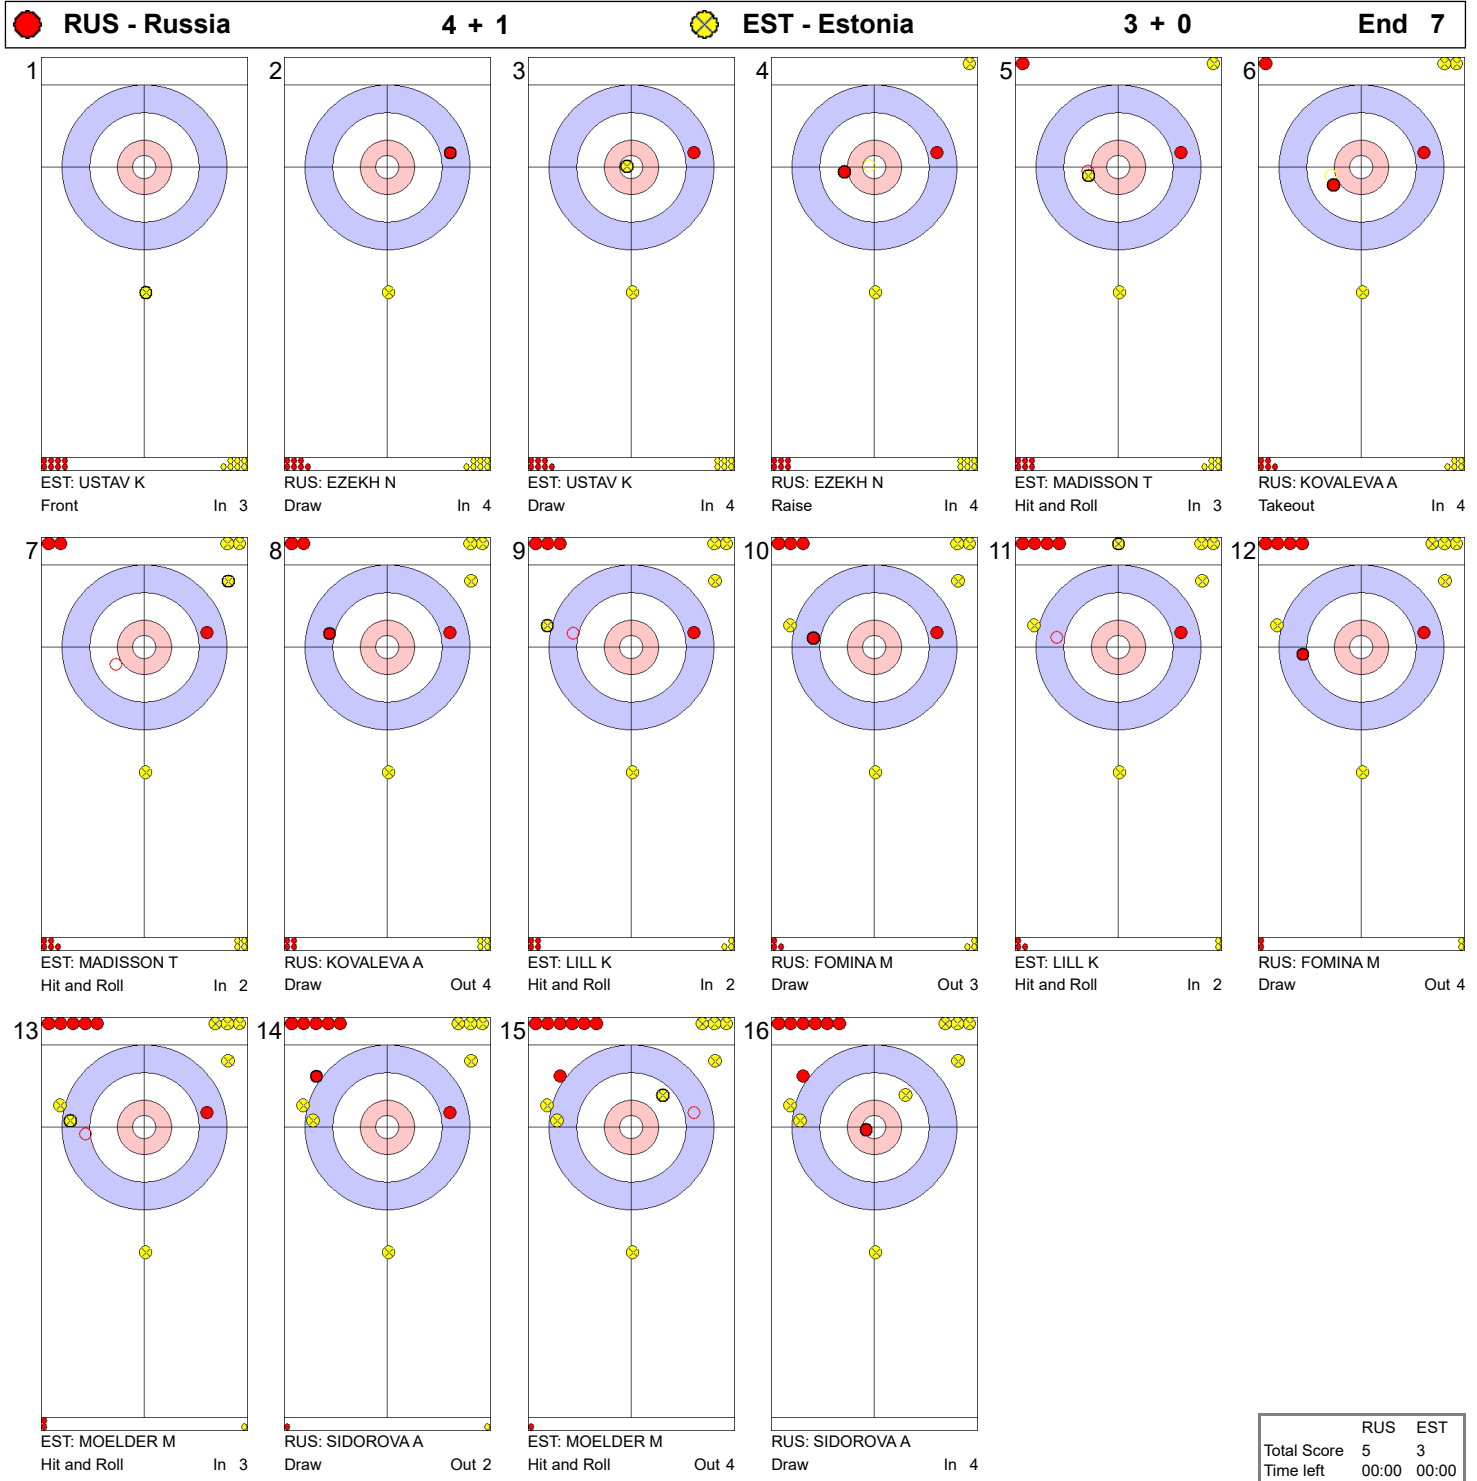

**Game - Shot by Shot**

**Game - Shot by Shot**

**Game - Shot by Shot**

**Game - Shot by Shot**

**Game - Shot by Shot**

● RUS - Russia		2 + 2	● EST - Estonia		2 + 0	End 5									
1		In 3	2		In 4										
3		In 2	4		In 4										
5		In 0	6		In 4										
7		In 2	8		Out 4										
9		In 4	10		In 4										
11		In 4	12		In 3										
13		Out 2	14		In 4										
15		In 1	16		In 4										
						<table border="1"> <thead> <tr> <th></th> <th>RUS</th> <th>EST</th> </tr> </thead> <tbody> <tr> <td>Total Score</td> <td>4</td> <td>2</td> </tr> <tr> <td>Time left</td> <td>00:00</td> <td>00:00</td> </tr> </tbody> </table>		RUS	EST	Total Score	4	2	Time left	00:00	00:00
	RUS	EST													
Total Score	4	2													
Time left	00:00	00:00													

**Game - Shot by Shot**

**Game - Shot by Shot**

**Game - Shot by Shot**

**Game - Shot by Shot**

**Game - Shot by Shot**