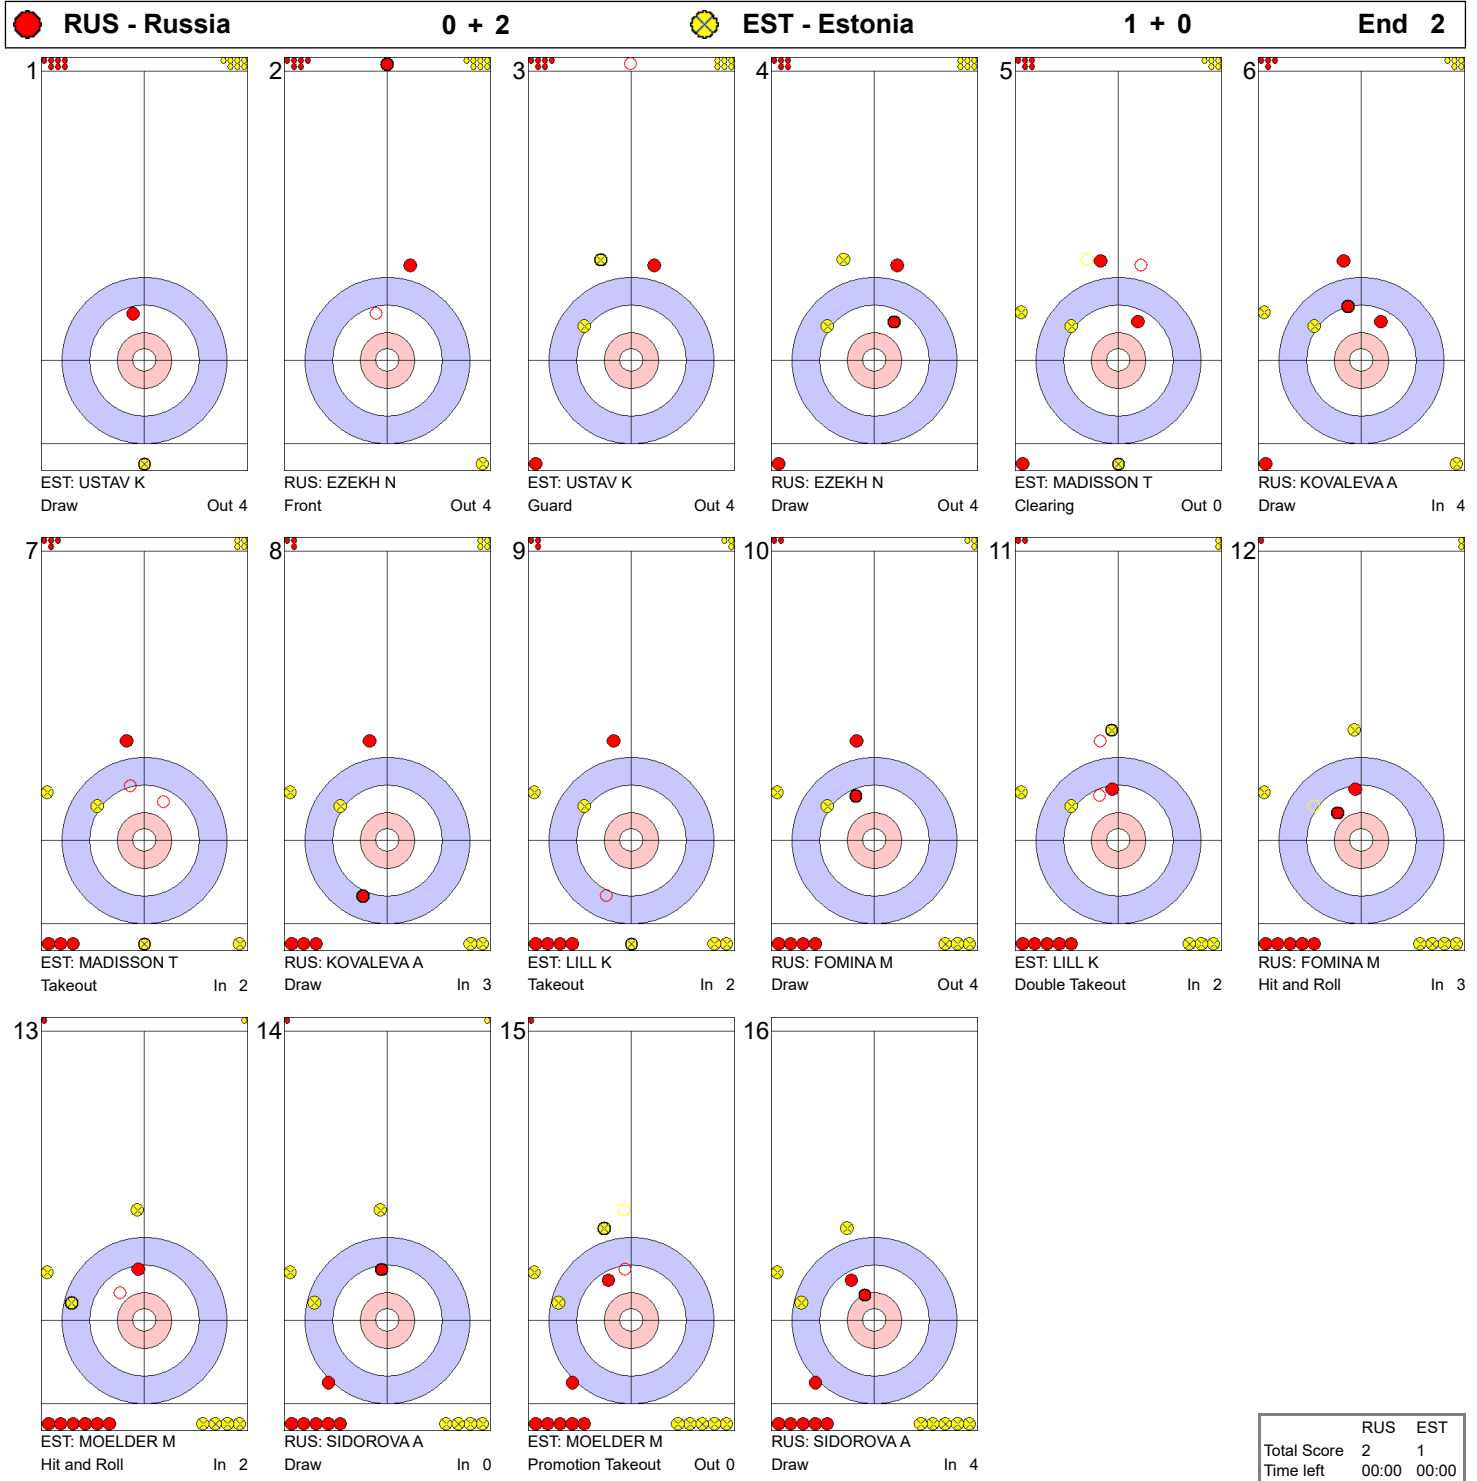

**Game - Shot by Shot**

**Game - Shot by Shot**

**Game - Shot by Shot**

**Game - Shot by Shot**

**Game - Shot by Shot**

● RUS - Russia		2 + 2	● EST - Estonia		2 + 0	End 5									
1		In 3	2		In 4										
3		In 2	4		In 4										
5		In 0	6		In 4										
7		In 2	8		Out 4										
9		In 4	10		In 4										
11		In 4	12		In 3										
13		Out 2	14		In 4										
15		In 1	16		In 4										
						<table border="1"> <thead> <tr> <th></th> <th>RUS</th> <th>EST</th> </tr> </thead> <tbody> <tr> <td>Total Score</td> <td>4</td> <td>2</td> </tr> <tr> <td>Time left</td> <td>00:00</td> <td>00:00</td> </tr> </tbody> </table>		RUS	EST	Total Score	4	2	Time left	00:00	00:00
	RUS	EST													
Total Score	4	2													
Time left	00:00	00:00													

**Game - Shot by Shot**

**Game - Shot by Shot**

**Game - Shot by Shot**

**Game - Shot by Shot**

**Game - Shot by Shot**