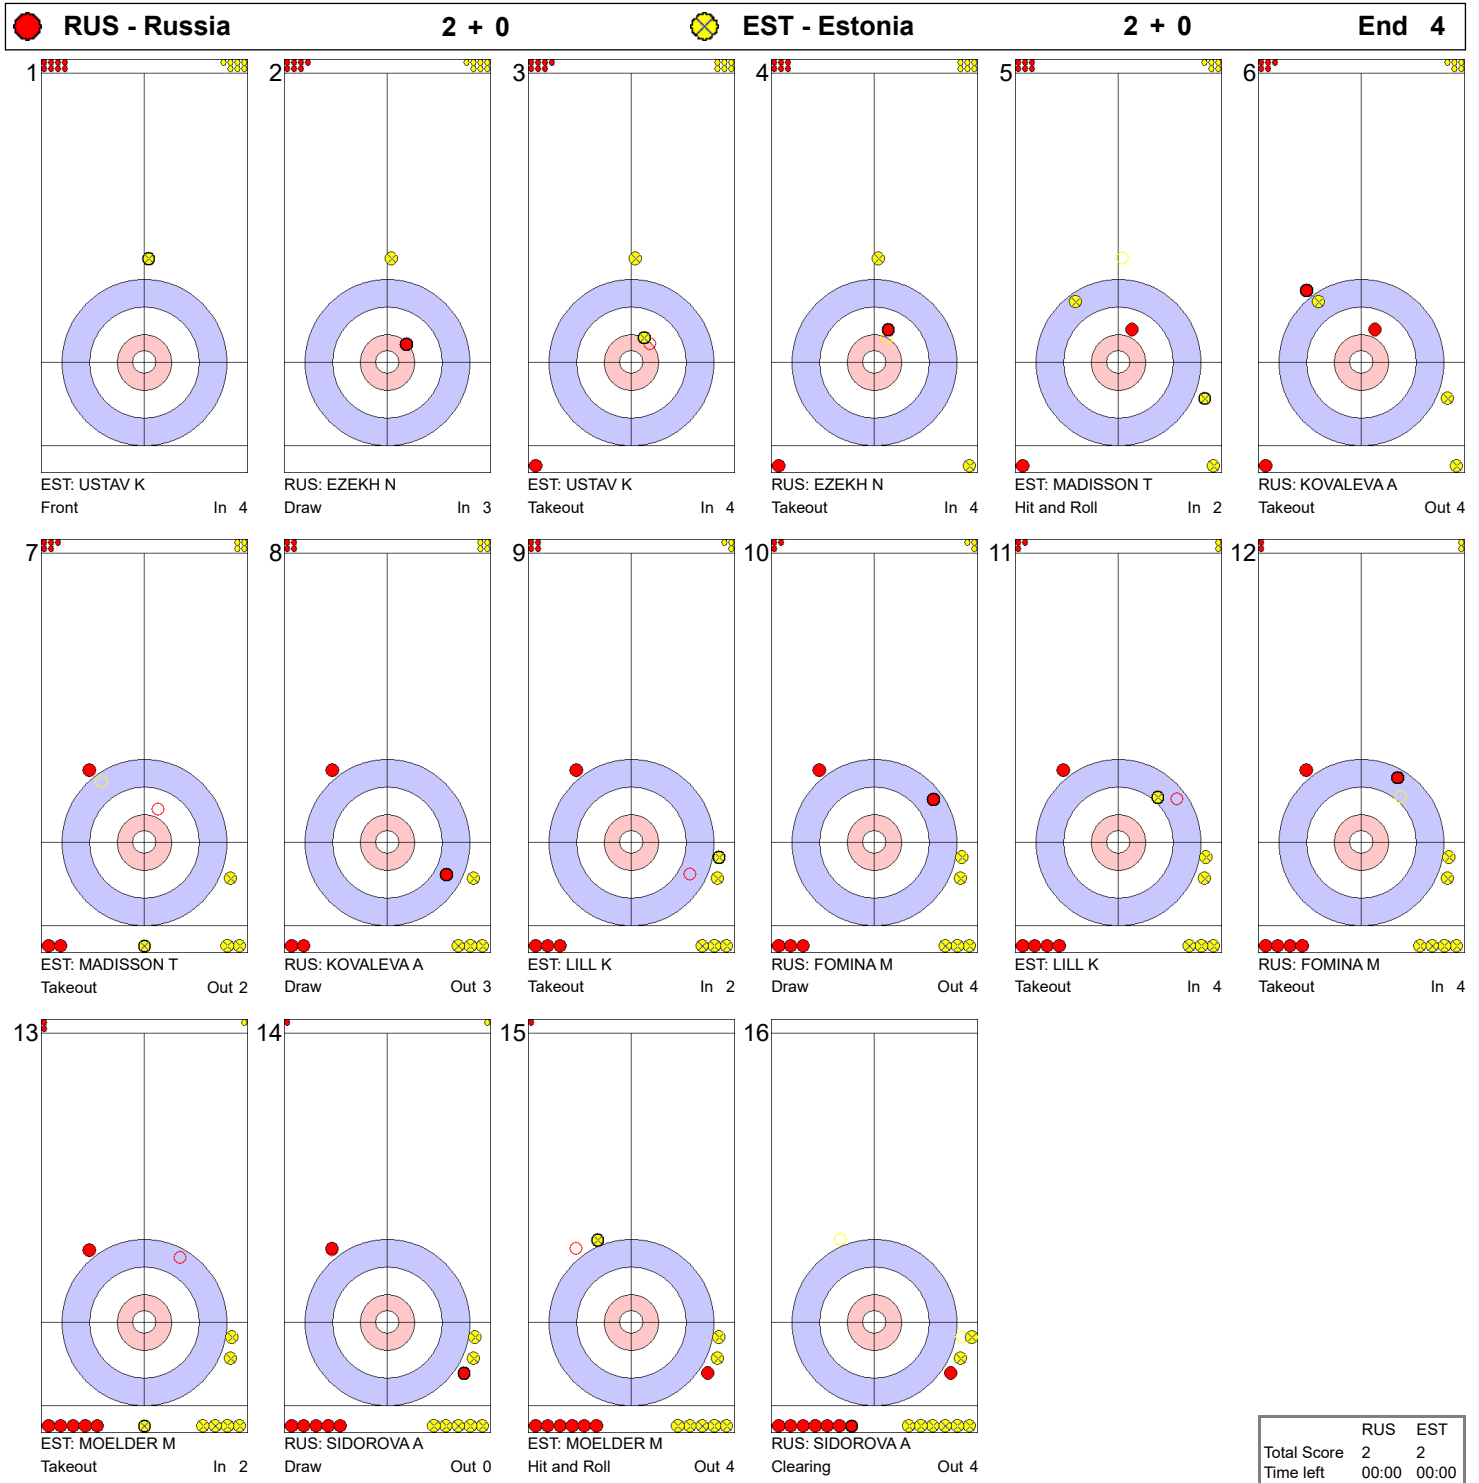

**Game - Shot by Shot**

**Game - Shot by Shot**

**Game - Shot by Shot**

**Game - Shot by Shot**

**Game - Shot by Shot**

● RUS - Russia		2 + 2	● EST - Estonia		2 + 0	End 5									
1		In 3	2		In 4										
3		In 2	4		In 4										
5		In 0	6		In 4										
7		In 2	8		Out 4										
9		In 4	10		In 4										
11		In 4	12		In 3										
13		Out 2	14		In 4										
15		In 1	16		In 4										
						<table border="1"> <thead> <tr> <th></th> <th>RUS</th> <th>EST</th> </tr> </thead> <tbody> <tr> <td>Total Score</td> <td>4</td> <td>2</td> </tr> <tr> <td>Time left</td> <td>00:00</td> <td>00:00</td> </tr> </tbody> </table>		RUS	EST	Total Score	4	2	Time left	00:00	00:00
	RUS	EST													
Total Score	4	2													
Time left	00:00	00:00													

**Game - Shot by Shot**

**Game - Shot by Shot**

**Game - Shot by Shot**

**Game - Shot by Shot**

**Game - Shot by Shot**