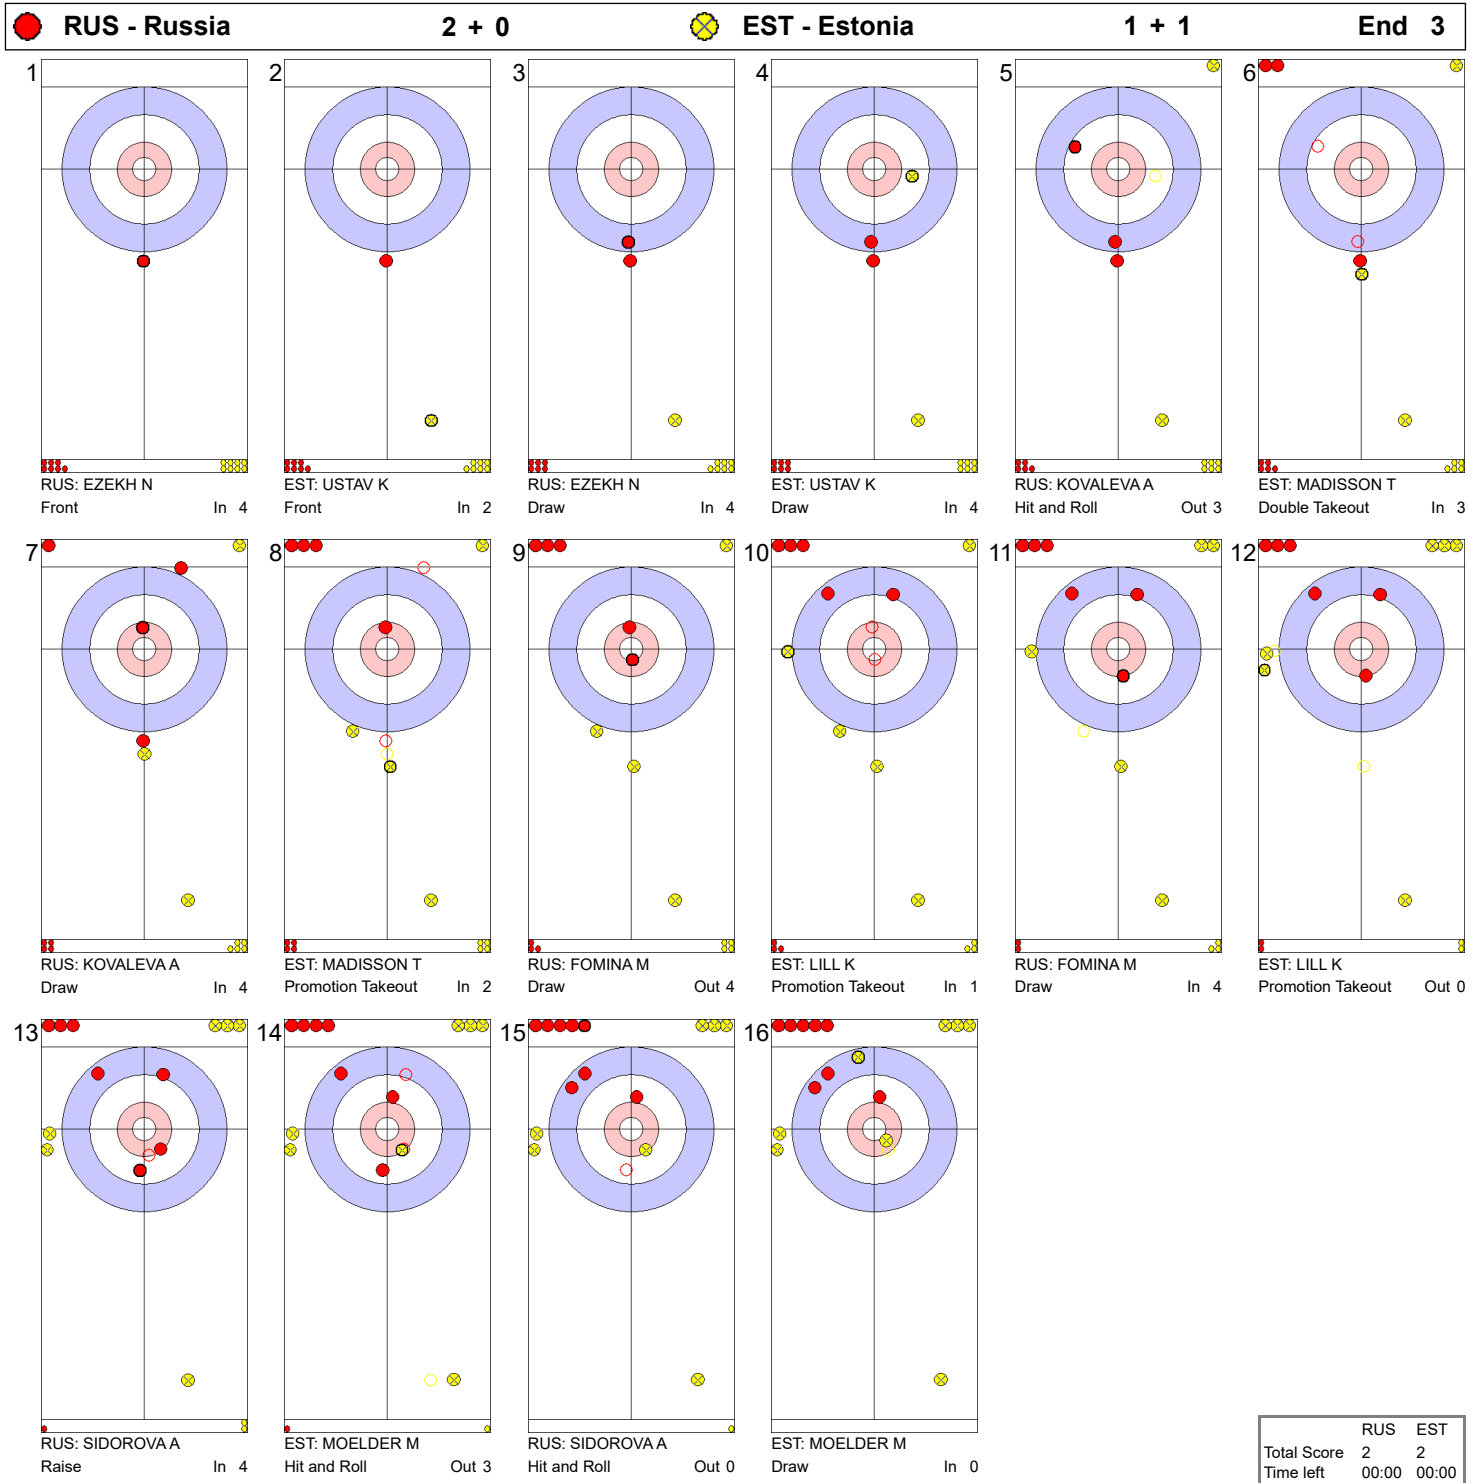

**Game - Shot by Shot**

**Game - Shot by Shot**

**Game - Shot by Shot**

**Game - Shot by Shot**

**Game - Shot by Shot**

● RUS - Russia		2 + 2	● EST - Estonia		2 + 0	End 5									
1		In 3	2		In 4										
3		In 2	4		In 4										
5		In 0	6		In 4										
7		In 2	8		Out 4										
9		In 4	10		In 4										
11		In 4	12		In 3										
13		Out 2	14		In 4										
15		In 1	16		In 4										
						<table border="1"> <thead> <tr> <th></th> <th>RUS</th> <th>EST</th> </tr> </thead> <tbody> <tr> <td>Total Score</td> <td>4</td> <td>2</td> </tr> <tr> <td>Time left</td> <td>00:00</td> <td>00:00</td> </tr> </tbody> </table>		RUS	EST	Total Score	4	2	Time left	00:00	00:00
	RUS	EST													
Total Score	4	2													
Time left	00:00	00:00													

**Game - Shot by Shot**

**Game - Shot by Shot**

**Game - Shot by Shot**

**Game - Shot by Shot**

**Game - Shot by Shot**