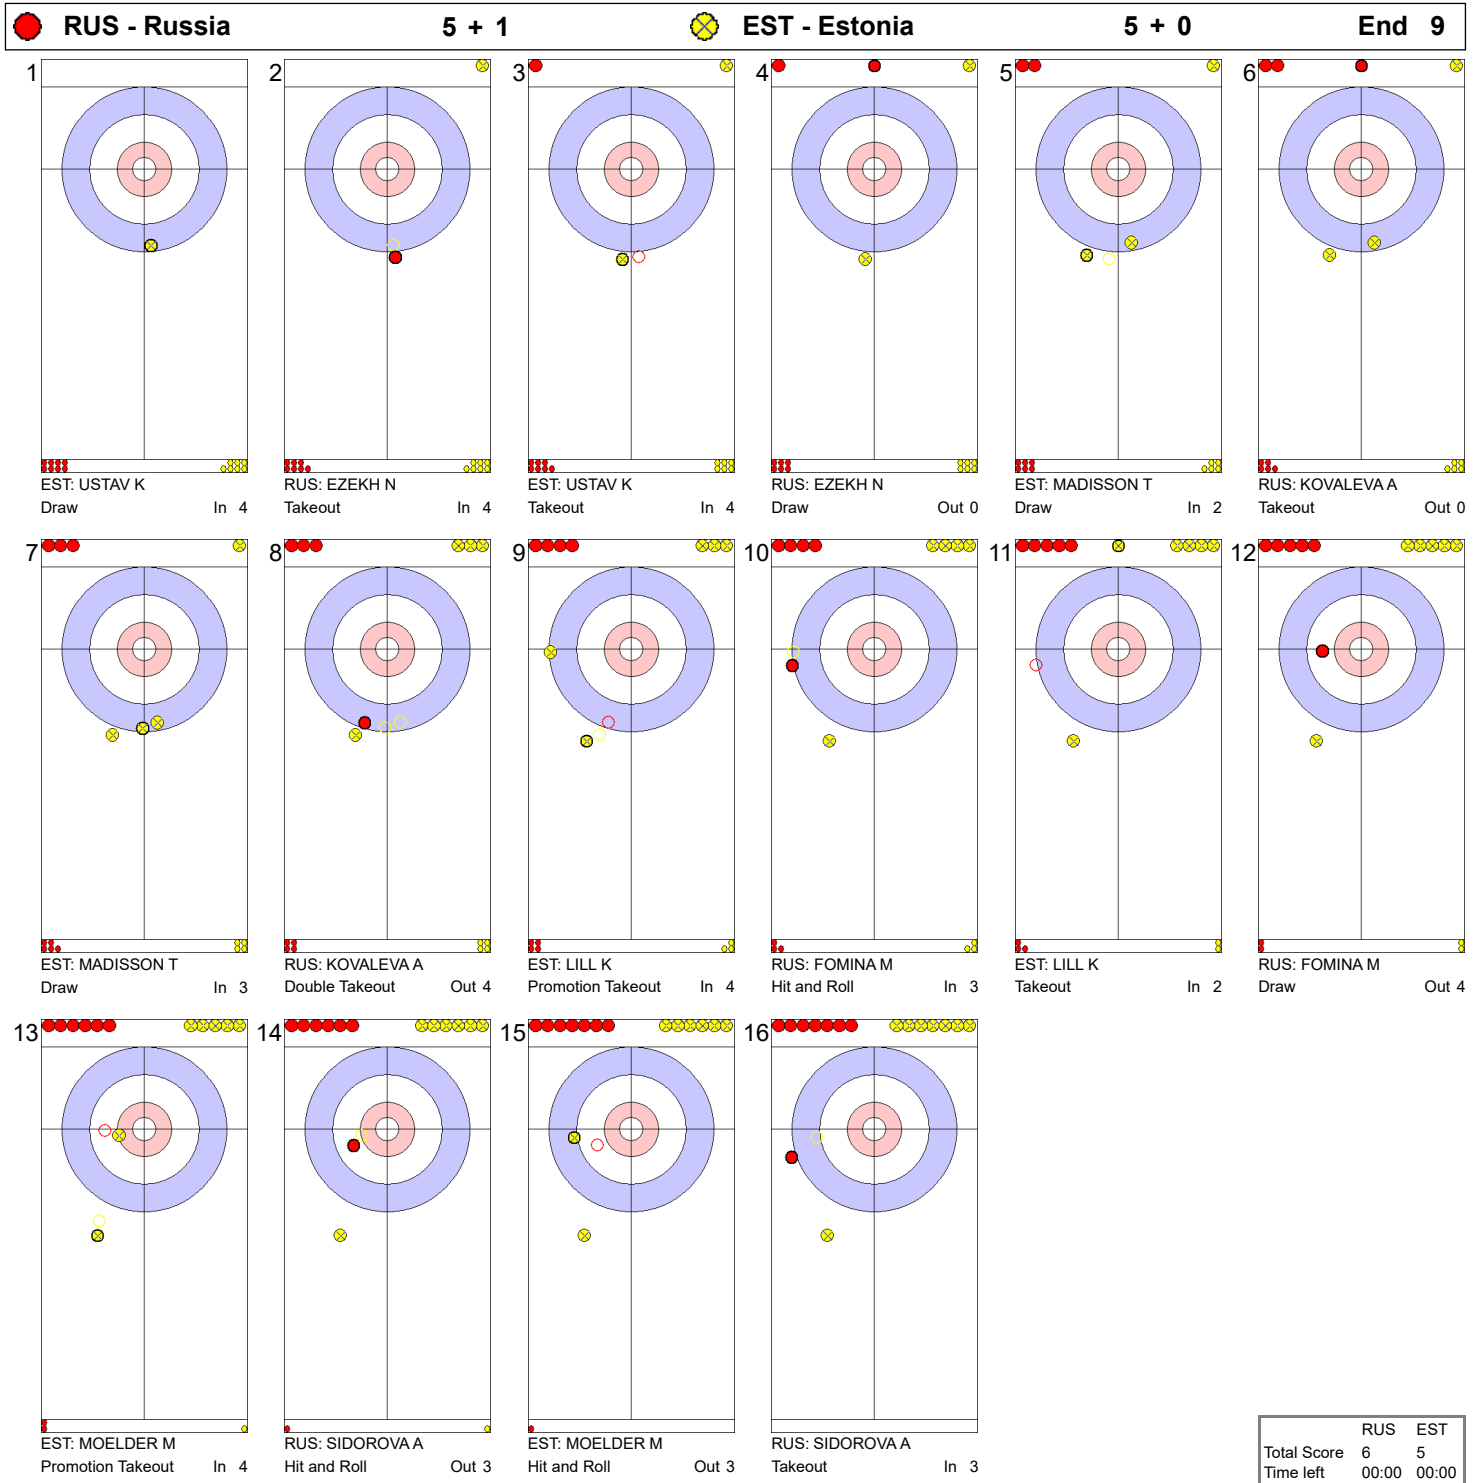

**Game - Shot by Shot**

**Game - Shot by Shot**

**Game - Shot by Shot**

**Game - Shot by Shot**

**Game - Shot by Shot**

● RUS - Russia		2 + 2	● EST - Estonia		2 + 0	End 5									
1		In 3	2		In 4										
3		In 2	4		In 4										
5		In 0	6		In 4										
7		In 2	8		Out 4										
9		In 4	10		In 4										
11		In 4	12		In 3										
13		Out 2	14		In 4										
15		In 1	16		In 4										
						<table border="1"> <thead> <tr> <th></th> <th>RUS</th> <th>EST</th> </tr> </thead> <tbody> <tr> <td>Total Score</td> <td>4</td> <td>2</td> </tr> <tr> <td>Time left</td> <td>00:00</td> <td>00:00</td> </tr> </tbody> </table>		RUS	EST	Total Score	4	2	Time left	00:00	00:00
	RUS	EST													
Total Score	4	2													
Time left	00:00	00:00													

**Game - Shot by Shot**

**Game - Shot by Shot**

**Game - Shot by Shot**

**Game - Shot by Shot**

**Game - Shot by Shot**