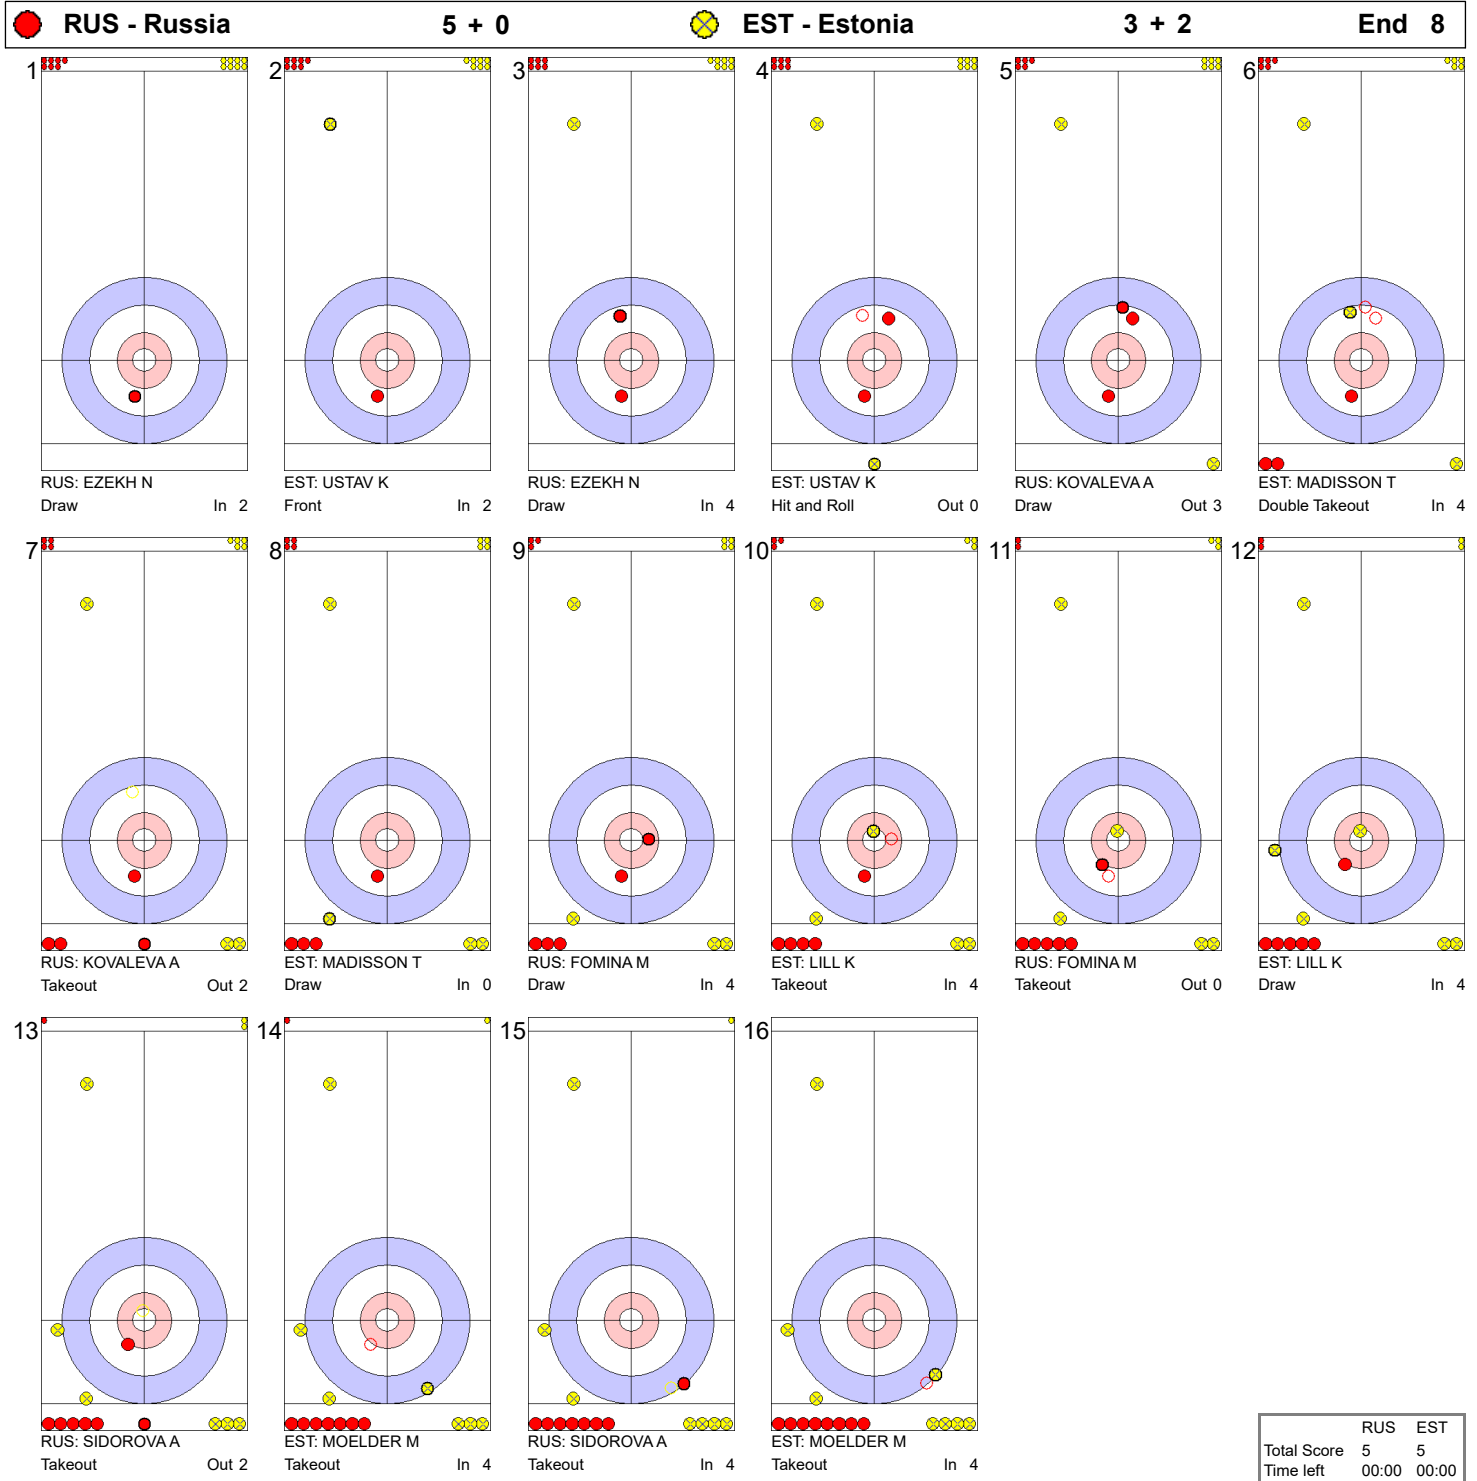

**Game - Shot by Shot**

**Game - Shot by Shot**

**Game - Shot by Shot**

**Game - Shot by Shot**

**Game - Shot by Shot**

● RUS - Russia		2 + 2	● EST - Estonia		2 + 0	End 5									
1		In 3	2		In 4										
3		In 2	4		In 4										
5		In 0	6		In 4										
7		In 2	8		Out 4										
9		In 4	10		In 4										
11		In 4	12		In 3										
13		Out 2	14		In 4										
15		In 1	16		In 4										
						<table border="1"> <thead> <tr> <th></th> <th>RUS</th> <th>EST</th> </tr> </thead> <tbody> <tr> <td>Total Score</td> <td>4</td> <td>2</td> </tr> <tr> <td>Time left</td> <td>00:00</td> <td>00:00</td> </tr> </tbody> </table>		RUS	EST	Total Score	4	2	Time left	00:00	00:00
	RUS	EST													
Total Score	4	2													
Time left	00:00	00:00													

**Game - Shot by Shot**

**Game - Shot by Shot**

**Game - Shot by Shot**

**Game - Shot by Shot**

**Game - Shot by Shot**