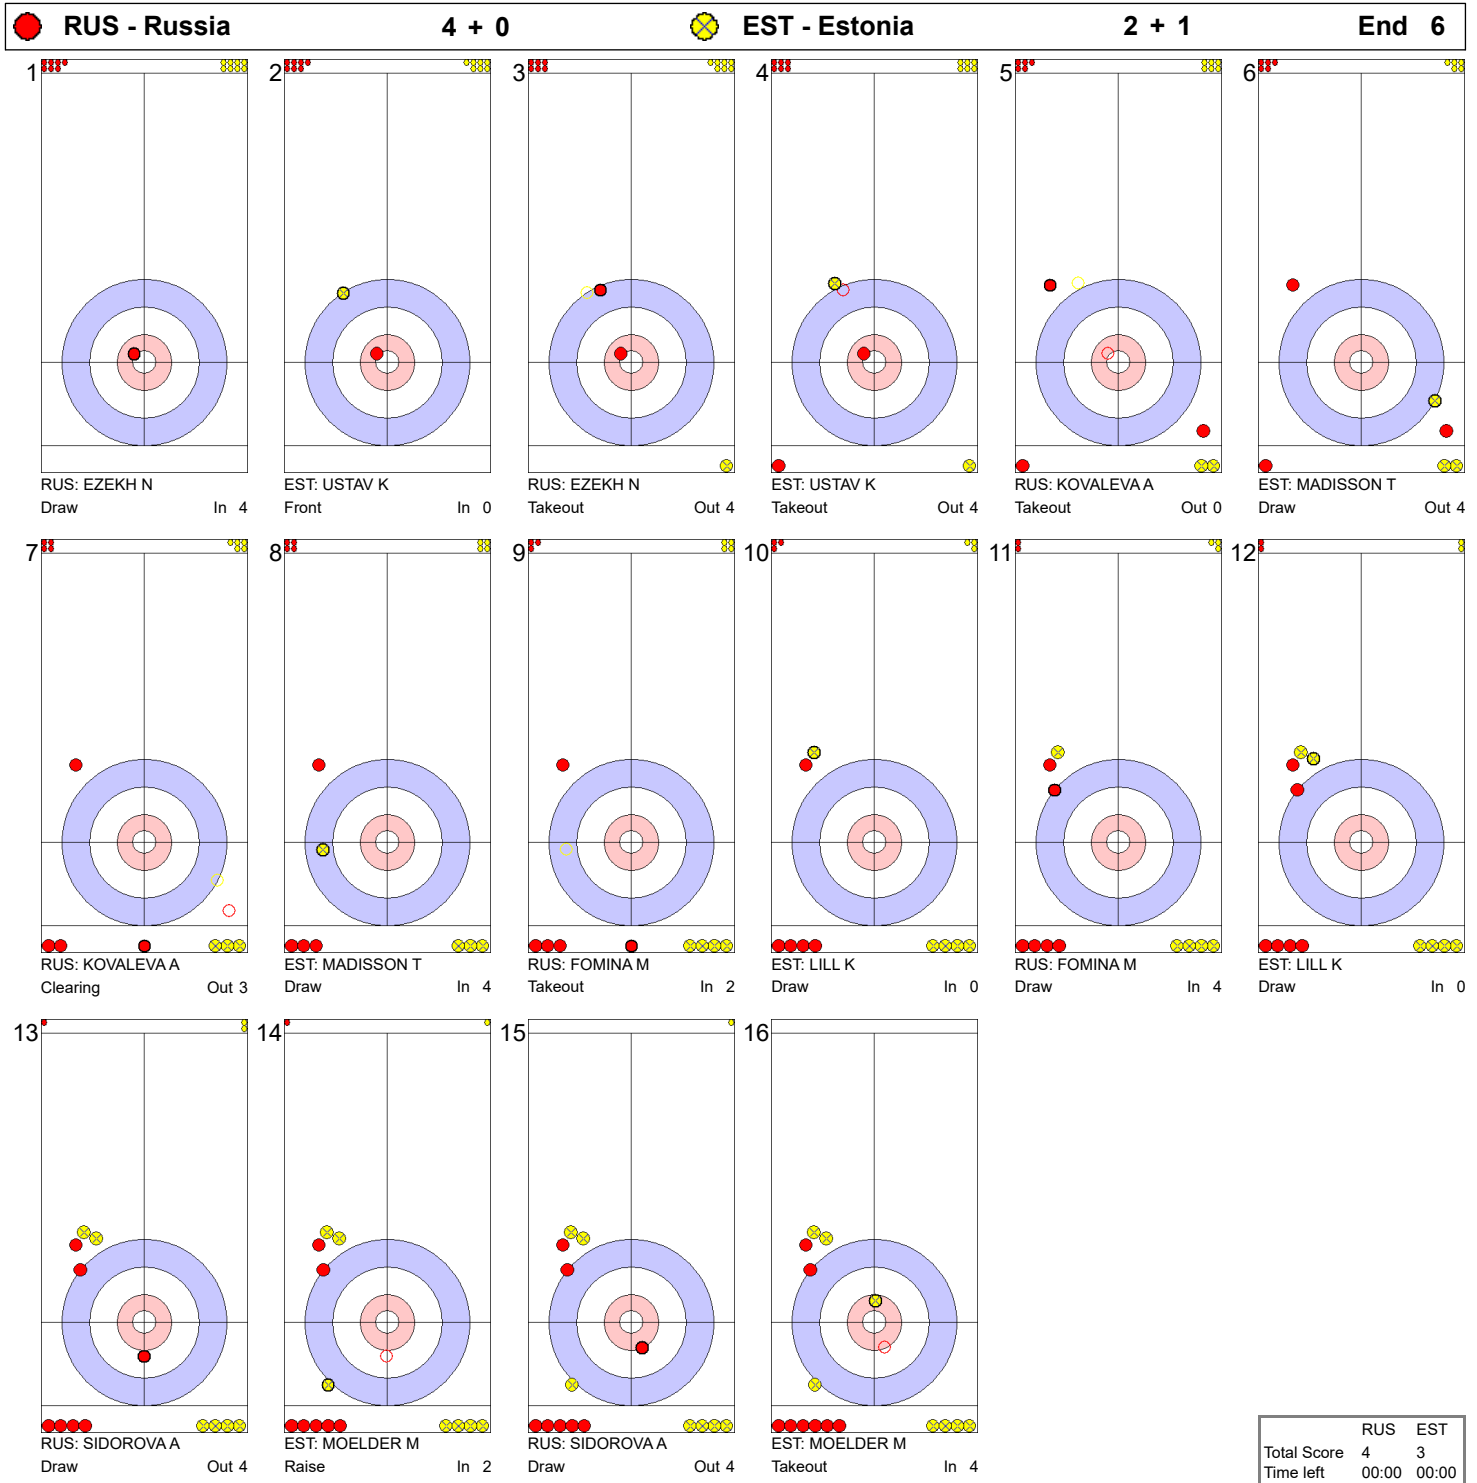

**Game - Shot by Shot**

**Game - Shot by Shot**

**Game - Shot by Shot**

**Game - Shot by Shot**

**Game - Shot by Shot**

● RUS - Russia		2 + 2	● EST - Estonia		2 + 0	End 5									
1		In 3	2		In 4										
3		In 2	4		In 4										
5		In 0	6		In 4										
7		In 2	8		Out 4										
9		In 4	10		In 4										
11		In 4	12		In 3										
13		Out 2	14		In 4										
15		In 1	16		In 4										
						<table border="1"> <thead> <tr> <th></th> <th>RUS</th> <th>EST</th> </tr> </thead> <tbody> <tr> <td>Total Score</td> <td>4</td> <td>2</td> </tr> <tr> <td>Time left</td> <td>00:00</td> <td>00:00</td> </tr> </tbody> </table>		RUS	EST	Total Score	4	2	Time left	00:00	00:00
	RUS	EST													
Total Score	4	2													
Time left	00:00	00:00													

**Game - Shot by Shot**

**Game - Shot by Shot**

**Game - Shot by Shot**

**Game - Shot by Shot**

**Game - Shot by Shot**