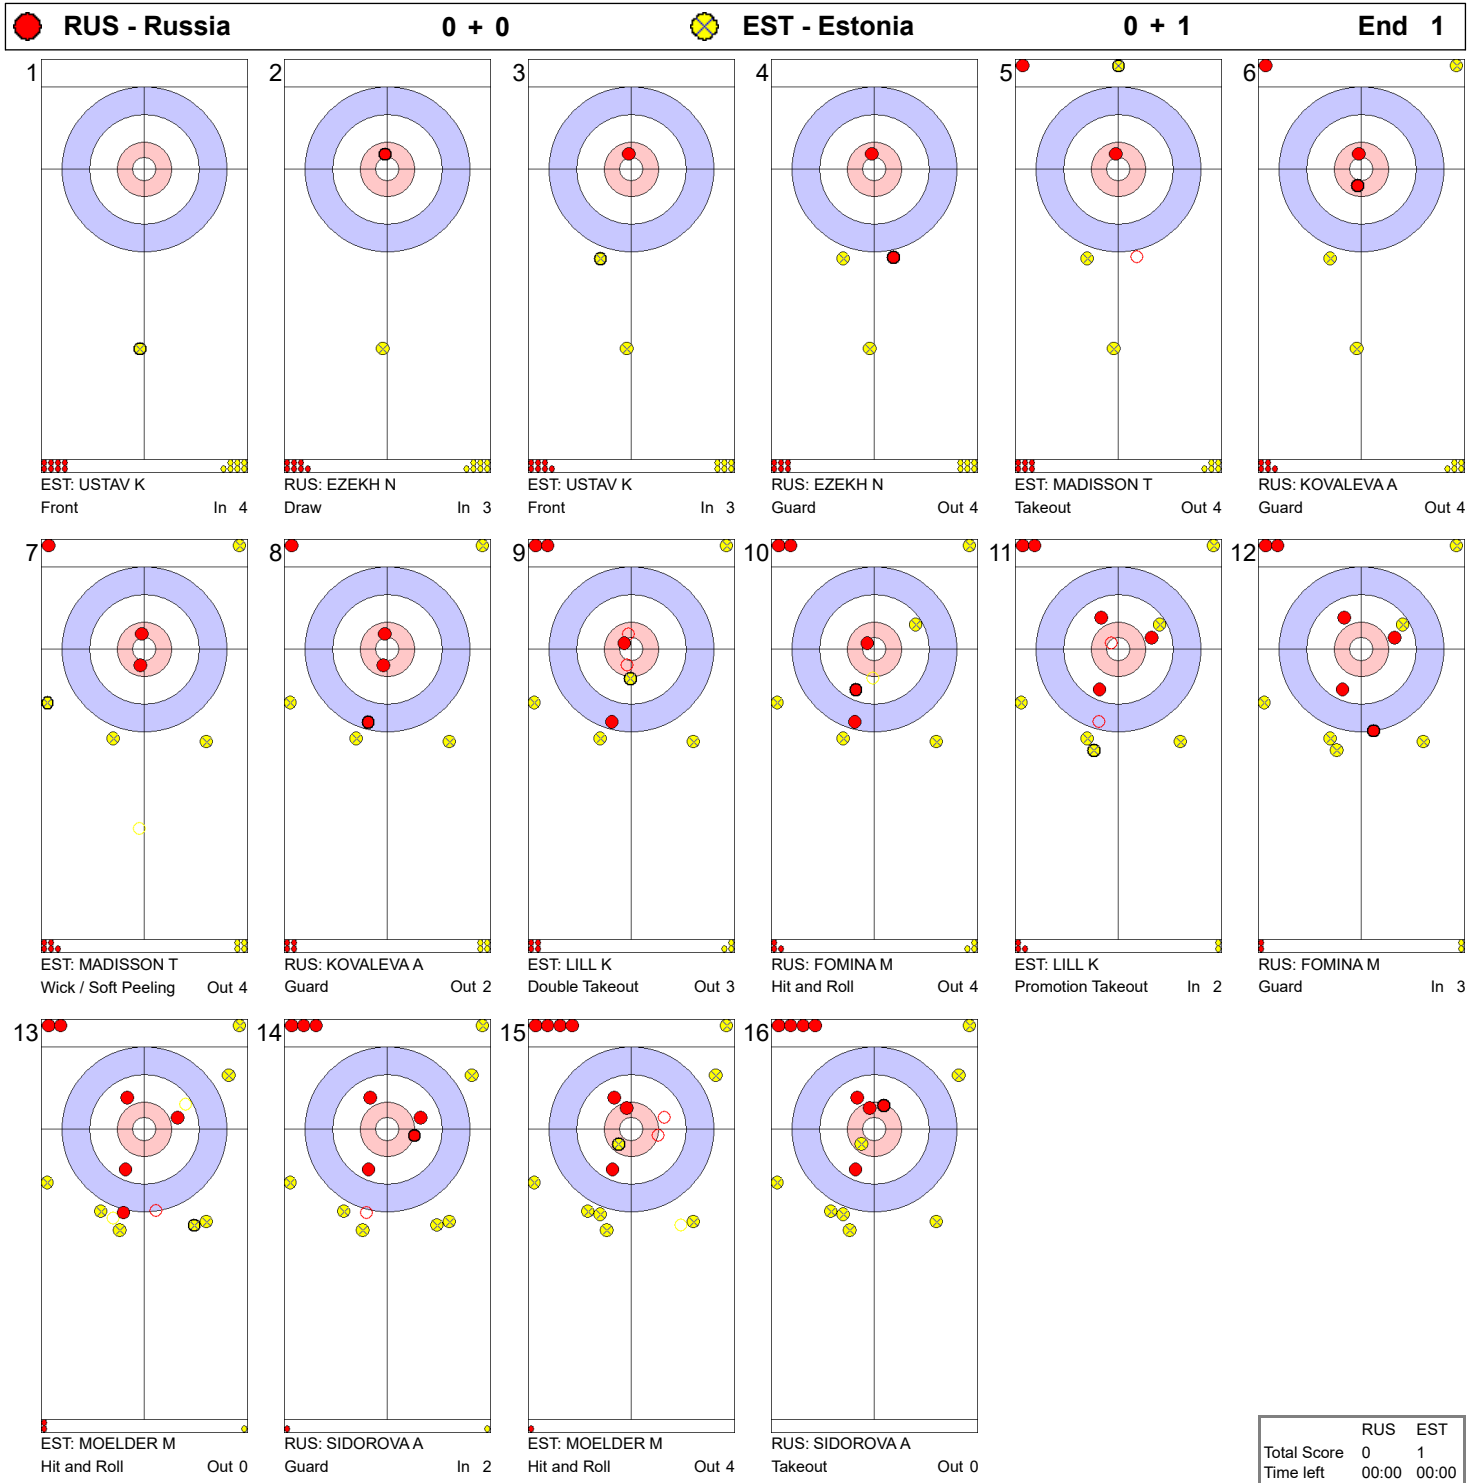

**Game - Shot by Shot**

**Game - Shot by Shot**

**Game - Shot by Shot**

**Game - Shot by Shot**

**Game - Shot by Shot**

● RUS - Russia		2 + 2	● EST - Estonia		2 + 0	End 5									
1		In 3	2		In 4										
3		In 2	4		In 4										
5		In 0	6		In 4										
7		In 2	8		Out 4										
9		In 4	10		In 4										
11		In 4	12		In 3										
13		Out 2	14		In 4										
15		In 1	16		In 4										
						<table border="1"> <thead> <tr> <th></th> <th>RUS</th> <th>EST</th> </tr> </thead> <tbody> <tr> <td>Total Score</td> <td>4</td> <td>2</td> </tr> <tr> <td>Time left</td> <td>00:00</td> <td>00:00</td> </tr> </tbody> </table>		RUS	EST	Total Score	4	2	Time left	00:00	00:00
	RUS	EST													
Total Score	4	2													
Time left	00:00	00:00													

**Game - Shot by Shot**

**Game - Shot by Shot**

**Game - Shot by Shot**

**Game - Shot by Shot**

**Game - Shot by Shot**