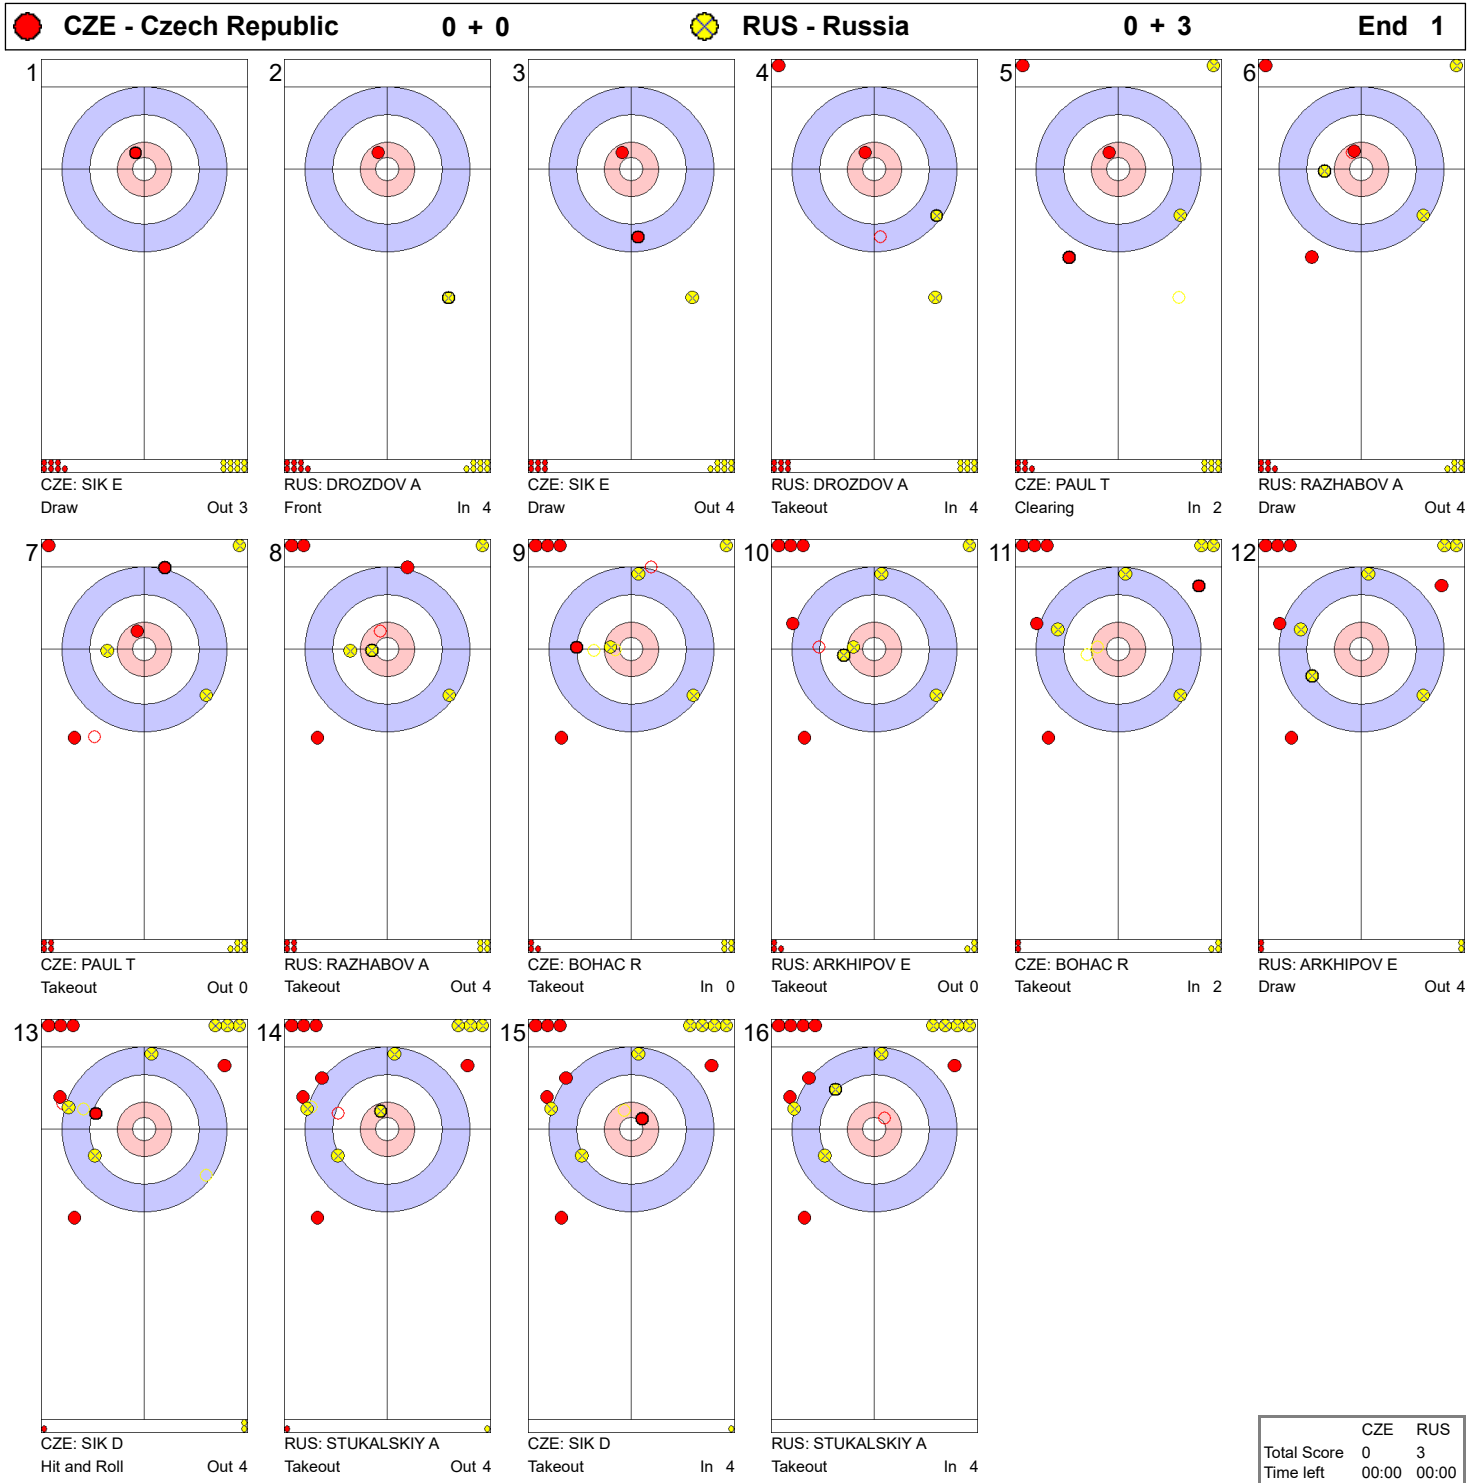

**Game - Shot by Shot**

**Game - Shot by Shot**

**Game - Shot by Shot**

**Game - Shot by Shot**

**Game - Shot by Shot**

**Game - Shot by Shot**

**Game - Shot by Shot**

**Game - Shot by Shot**

● CZE - Czech Republic		2 + 1	● RUS - Russia		8 + 0	End 8
1						
2						
3						
4						
5						
6						
7						
8						
9						
10						
11						
12						
13						
14						
15						
16						

**Note:**  
Points:  
4 = 100%  
3 = 75%  
2 = 50%  
1 = 25%  
0 = 0%  
X = not considered

Handle:  
In Clockwise  
Out Counter-clockwise

	CZE	RUS
Total Score	3	8
Time left	11:49	14:44