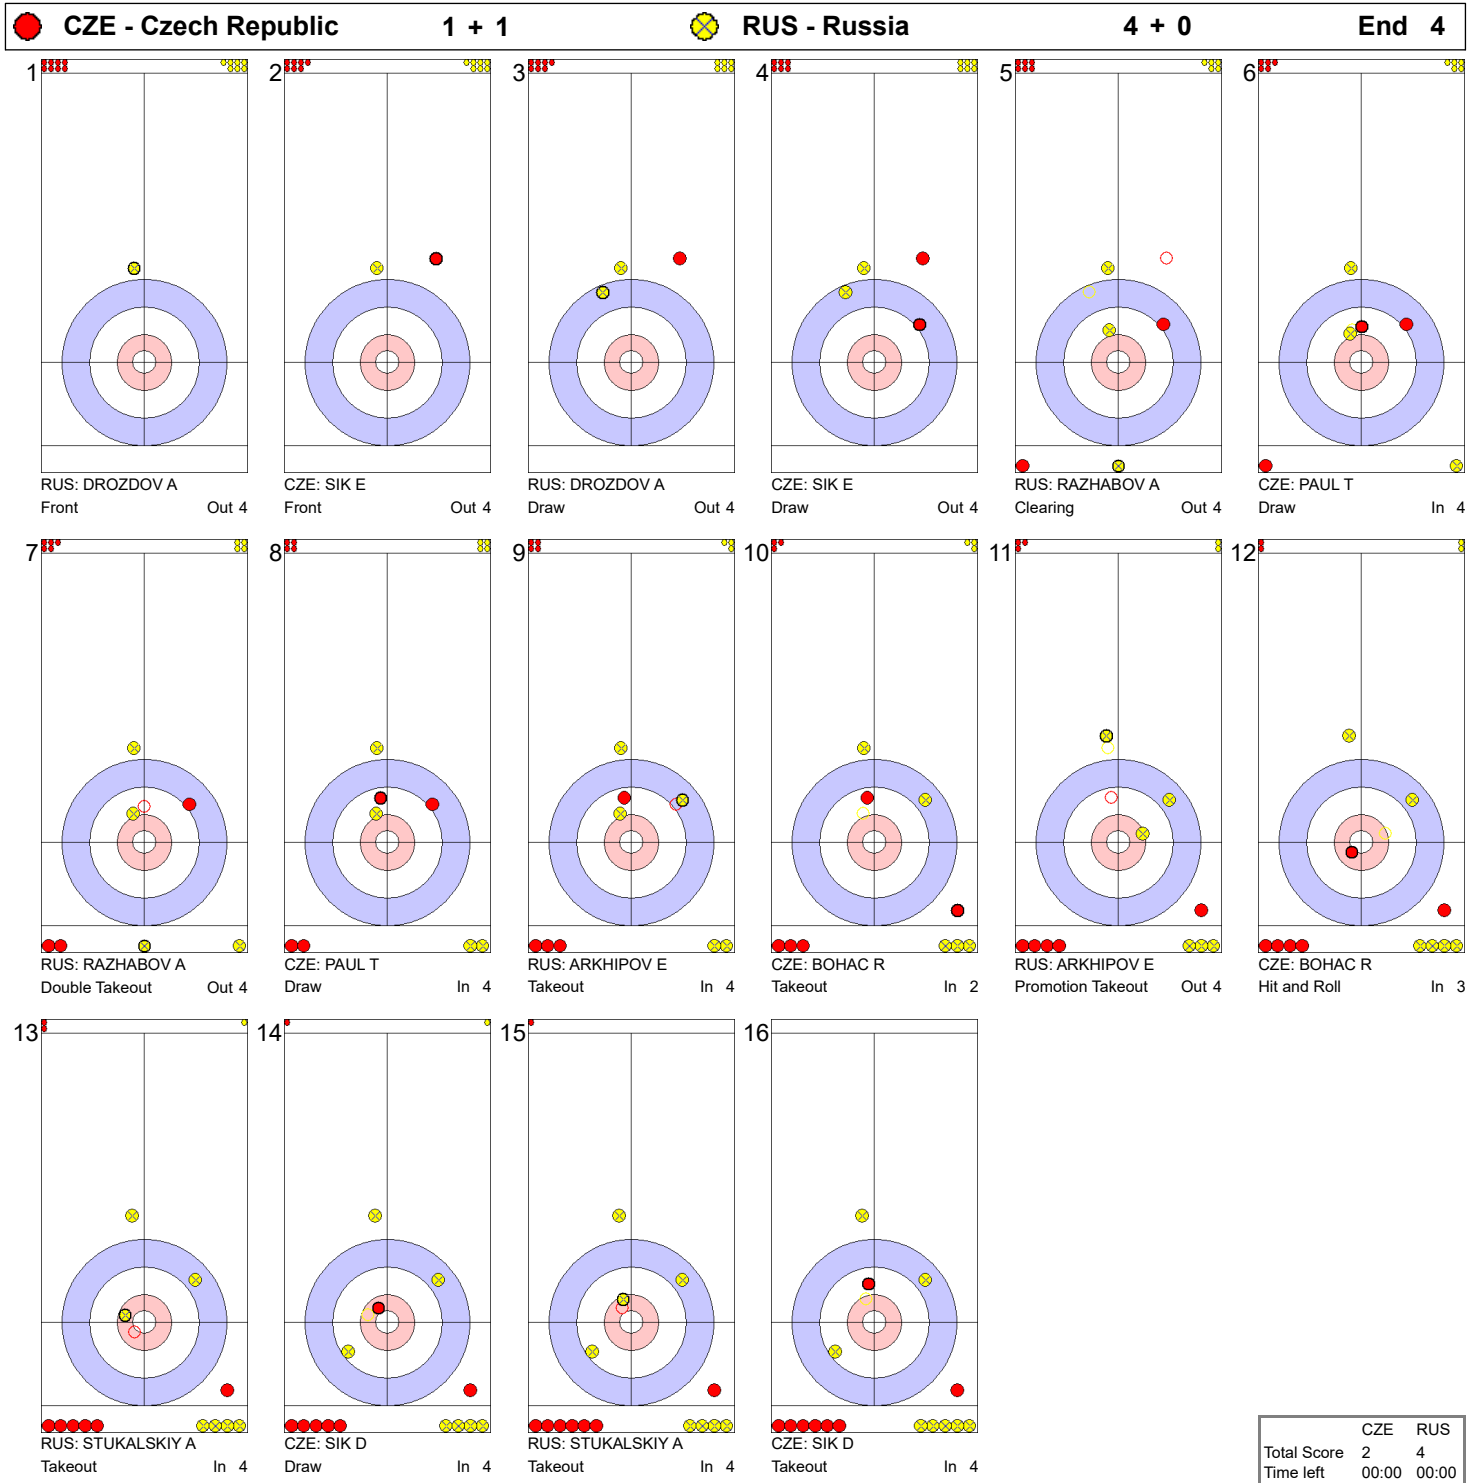

**Game - Shot by Shot**

**Game - Shot by Shot**

**Game - Shot by Shot**

**Game - Shot by Shot**

**Game - Shot by Shot**

**Game - Shot by Shot**

**Game - Shot by Shot**

**Game - Shot by Shot**

● CZE - Czech Republic		2 + 1	● RUS - Russia		8 + 0	End 8
1						
2						
3						
4						
5						
6						
7						
8						
9						
10						
11						
12						
13						
14						
15						
16						

**Note:**  
Points:  
4 = 100%  
3 = 75%  
2 = 50%  
1 = 25%  
0 = 0%  
X = not considered

Handle:  
In Clockwise  
Out Counter-clockwise

	CZE	RUS
Total Score	3	8
Time left	11:49	14:44