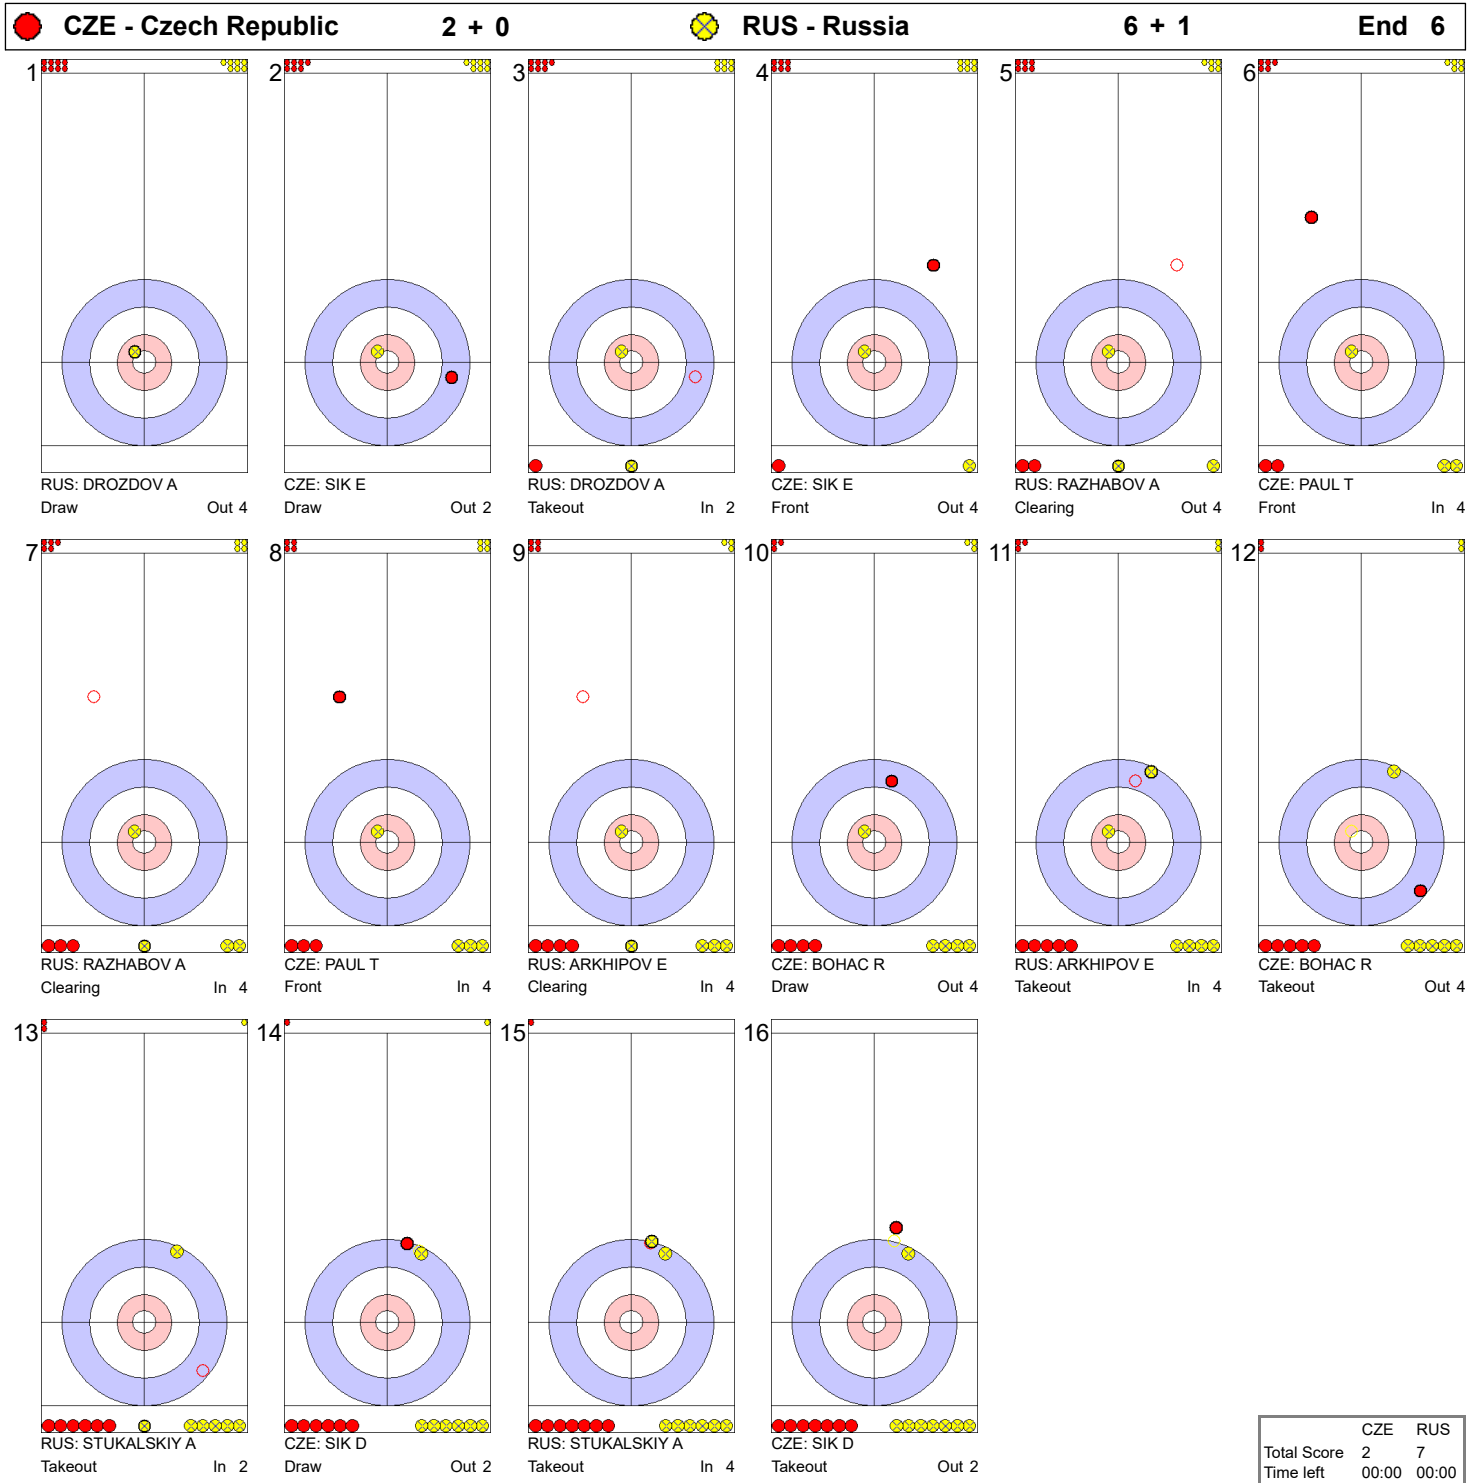

**Game - Shot by Shot**

**Game - Shot by Shot**

**Game - Shot by Shot**

**Game - Shot by Shot**

**Game - Shot by Shot**

**Game - Shot by Shot**

**Game - Shot by Shot**

**Game - Shot by Shot**

● CZE - Czech Republic		2 + 1	● RUS - Russia		8 + 0	End 8
1						
2						
3						
4						
5						
6						
7						
8						
9						
10						
11						
12						
13						
14						
15						
16						

**Note:**  
Points:  
4 = 100%  
3 = 75%  
2 = 50%  
1 = 25%  
0 = 0%  
X = not considered

Handle:  
In Clockwise  
Out Counter-clockwise

	CZE	RUS
Total Score	3	8
Time left	11:49	14:44