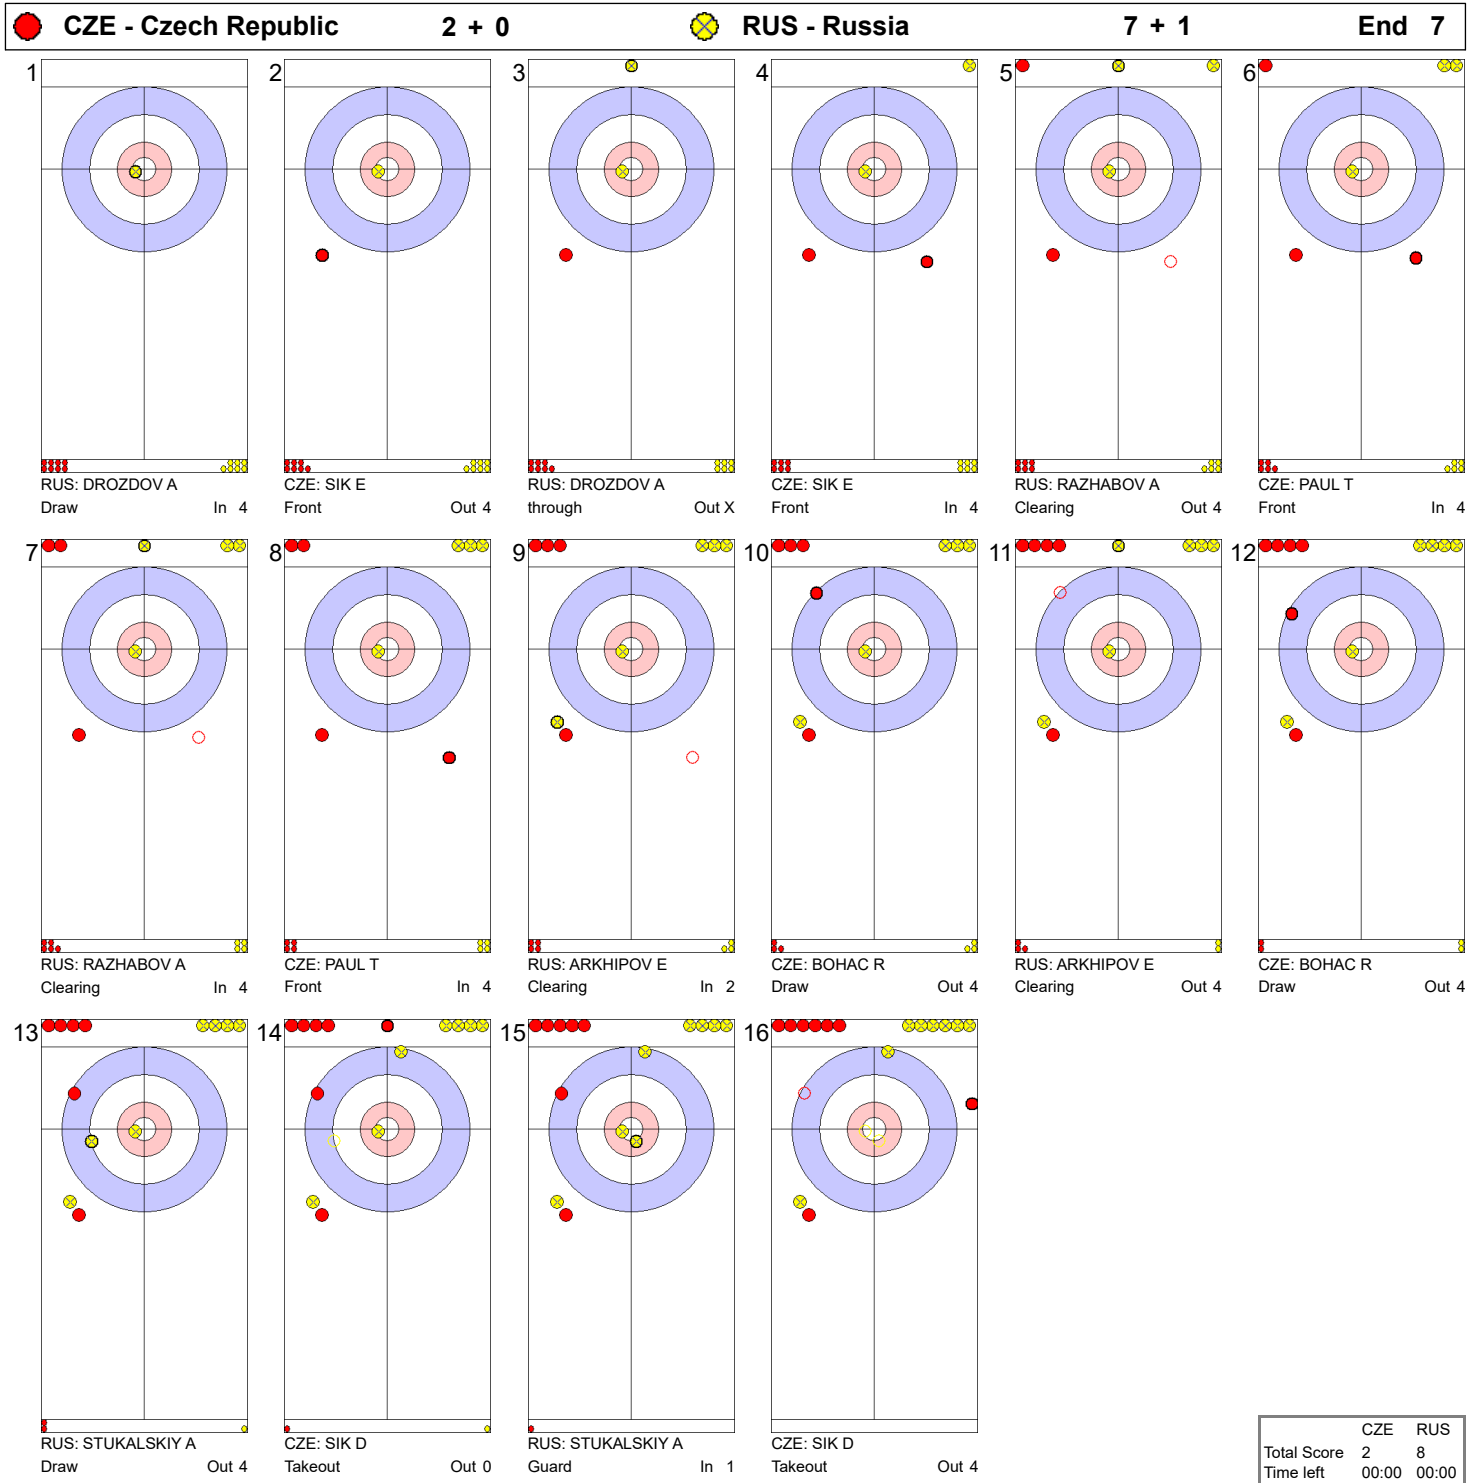

**Game - Shot by Shot**

**Game - Shot by Shot**

**Game - Shot by Shot**

**Game - Shot by Shot**

**Game - Shot by Shot**

**Game - Shot by Shot**

**Game - Shot by Shot**

**Game - Shot by Shot**

● CZE - Czech Republic		2 + 1	● RUS - Russia		8 + 0	End 8
1						
2						
3						
4						
5						
6						
7						
8						
9						
10						
11						
12						
13						
14						
15						
16						

**Note:**  
Points:  
4 = 100%  
3 = 75%  
2 = 50%  
1 = 25%  
0 = 0%  
X = not considered

Handle:  
In Clockwise  
Out Counter-clockwise

	CZE	RUS
Total Score	3	8
Time left	11:49	14:44