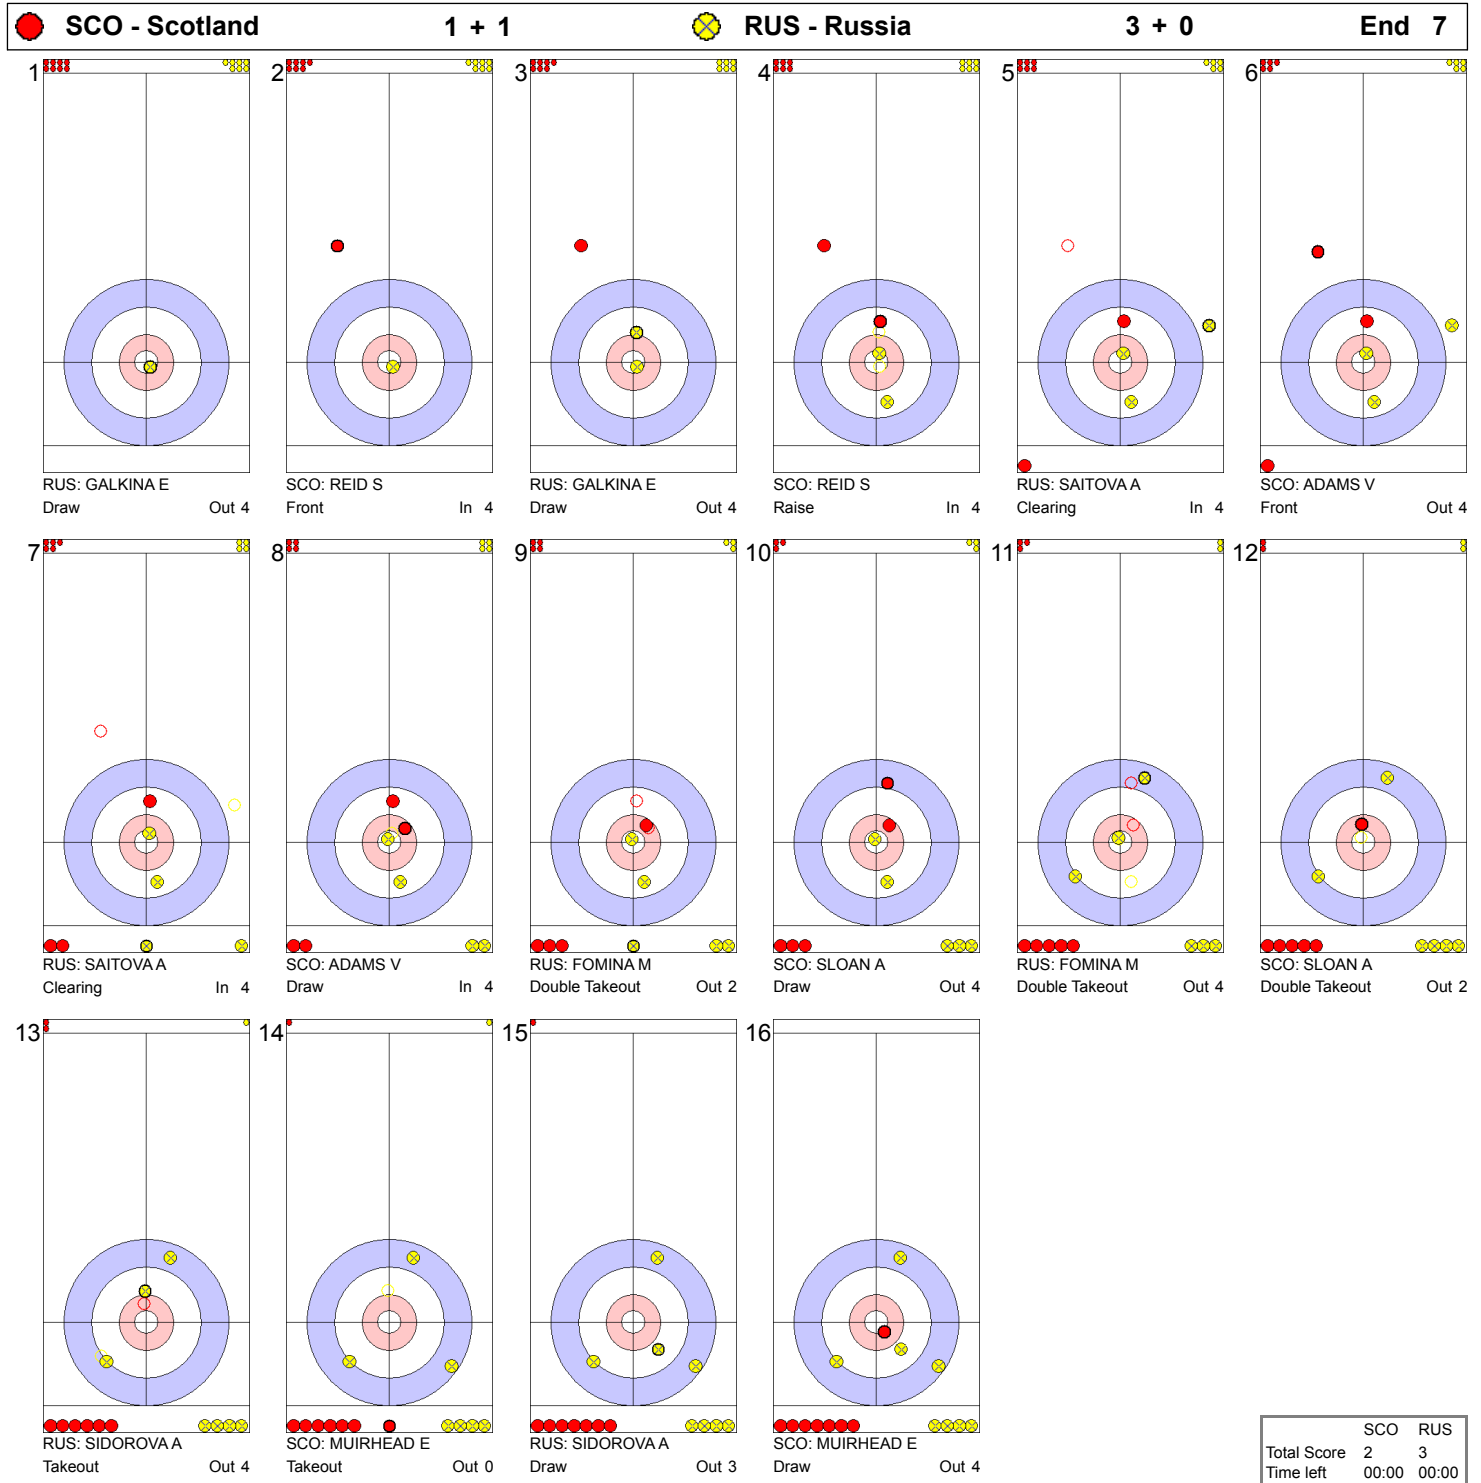

Game - Shot by Shot

Game - Shot by Shot

Game - Shot by Shot

Game - Shot by Shot

Game - Shot by Shot

Game - Shot by Shot

Game - Shot by Shot

	SCO	RUS
Total Score	2	3
Time left	00:00	00:00

Game - Shot by Shot

Game - Shot by Shot

● SCO - Scotland		2 + 0	● RUS - Russia		5 + 2	End 9	
1		RUS: GALKINA E Draw	Out 4	2		SCO: REID S Front	Out 4
3		RUS: GALKINA E through	In X	4		SCO: REID S Front	In 4
5		RUS: SAITOVA A Clearing	In 4	6		SCO: ADAMS V Front	In 4
7		RUS: SAITOVA A Clearing	In 4	8		SCO: ADAMS V Front	In 4
9		RUS: FOMINA M Clearing	Out 4	10		SCO: SLOAN A Draw	In 3
11		RUS: FOMINA M Clearing	Out 4	12		SCO: SLOAN A Draw	In 4
13		RUS: SIDOROVA A Takeout	In 4	14		SCO: MUIRHEAD E Takeout	Out 3
15		RUS: SIDOROVA A Takeout	Out 4	16		SCO: MUIRHEAD E Takeout	In 0

NOTE

Points:
 4 = 100%
 3 = 75%
 2 = 50%
 1 = 25%
 0 = 0%
 X = not considered

Handle:
 In Clockwise
 Out Counter-clockwise

	SCO	RUS
Total Score	2	7
Time left	10:09	10:36