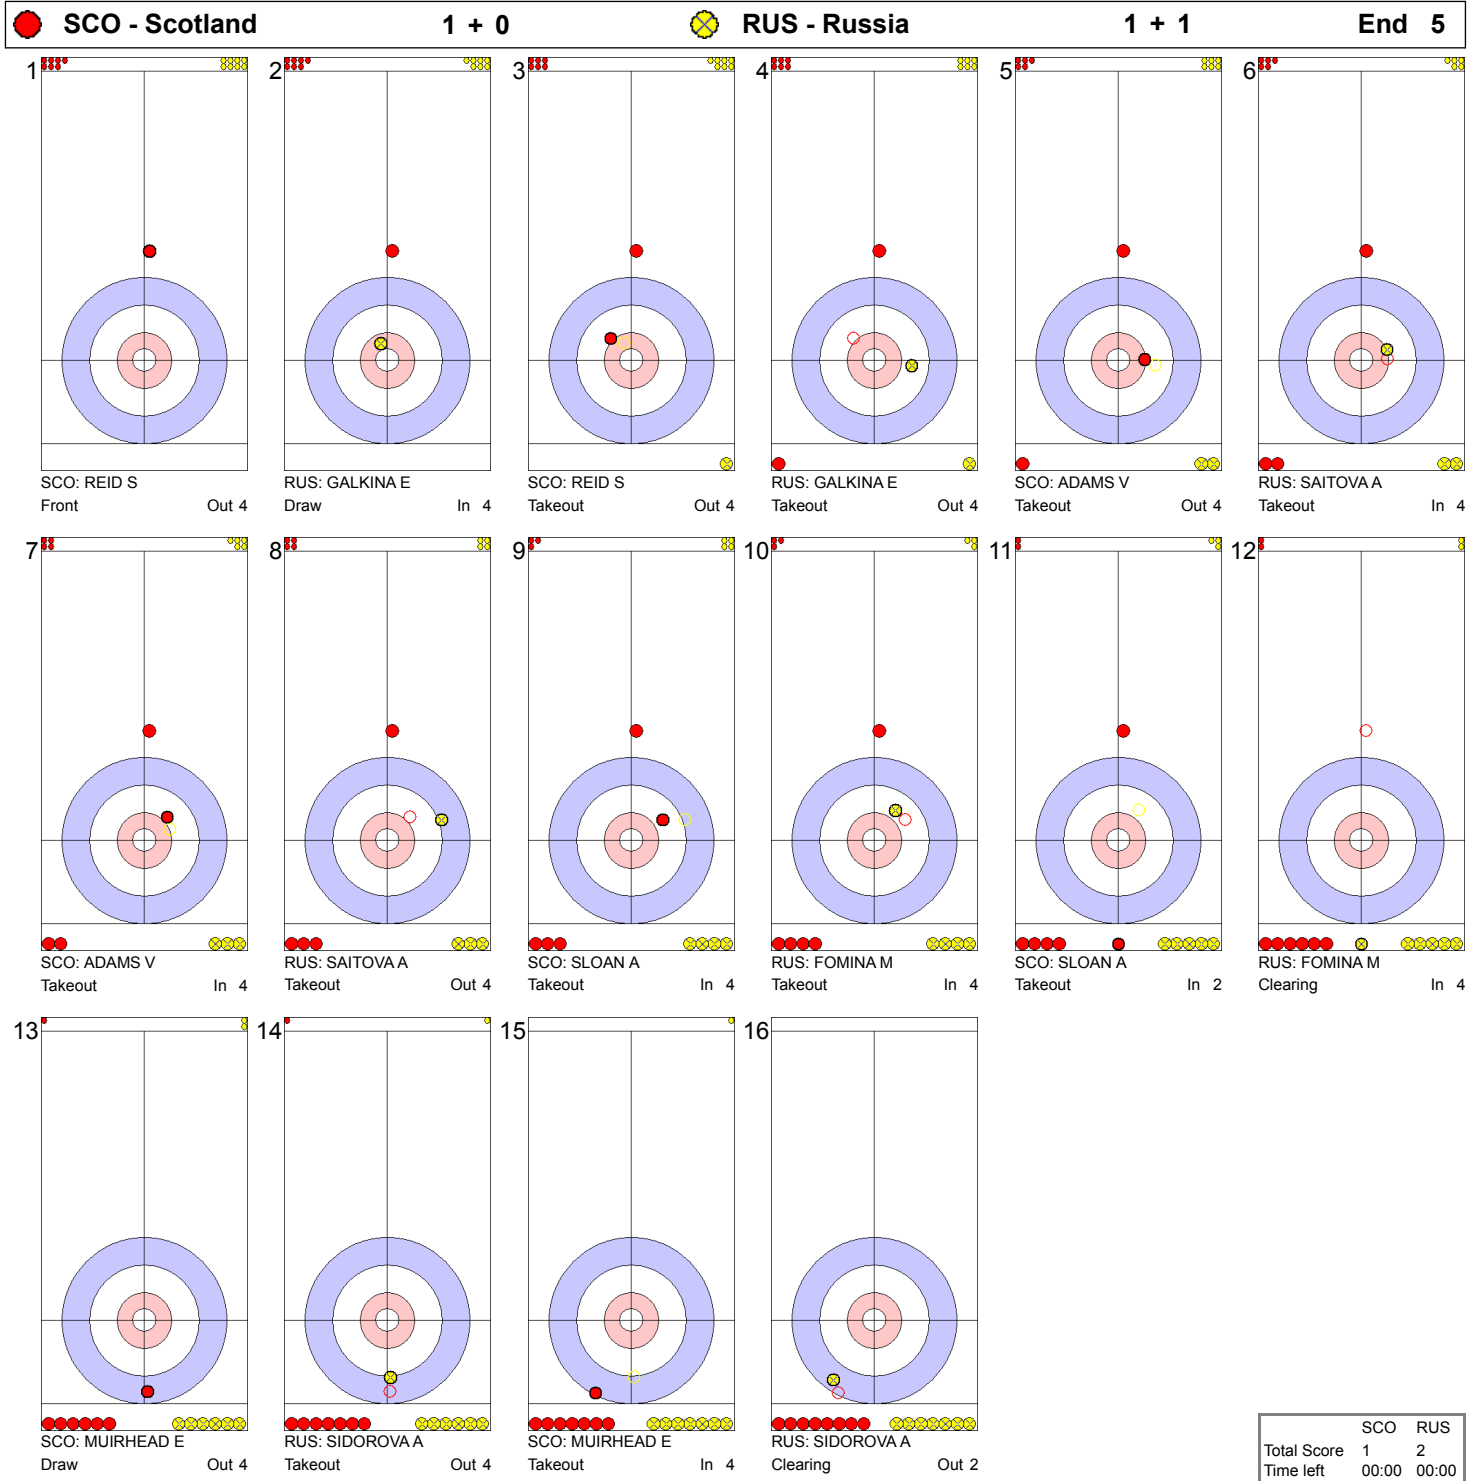

Game - Shot by Shot

Game - Shot by Shot

Game - Shot by Shot

Game - Shot by Shot

Game - Shot by Shot

Game - Shot by Shot

Game - Shot by Shot

	SCO	RUS
Total Score	2	3
Time left	00:00	00:00

Game - Shot by Shot

Game - Shot by Shot

● SCO - Scotland		2 + 0	● RUS - Russia		5 + 2	End 9	
1		RUS: GALKINA E Draw	Out 4	2		SCO: REID S Front	Out 4
3		RUS: GALKINA E through	In X	4		SCO: REID S Front	In 4
5		RUS: SAITOVA A Clearing	In 4	6		SCO: ADAMS V Front	In 4
7		RUS: SAITOVA A Clearing	In 4	8		SCO: ADAMS V Front	In 4
9		RUS: FOMINA M Clearing	Out 4	10		SCO: SLOAN A Draw	In 3
11		RUS: FOMINA M Clearing	Out 4	12		SCO: SLOAN A Draw	In 4
13		RUS: SIDOROVA A Takeout	In 4	14		SCO: MUIRHEAD E Takeout	Out 3
15		RUS: SIDOROVA A Takeout	Out 4	16		SCO: MUIRHEAD E Takeout	In 0

NOTE

Points:
 4 = 100%
 3 = 75%
 2 = 50%
 1 = 25%
 0 = 0%
 X = not considered

Handle:
 In Clockwise
 Out Counter-clockwise

	SCO	RUS
Total Score	2	7
Time left	10:09	10:36