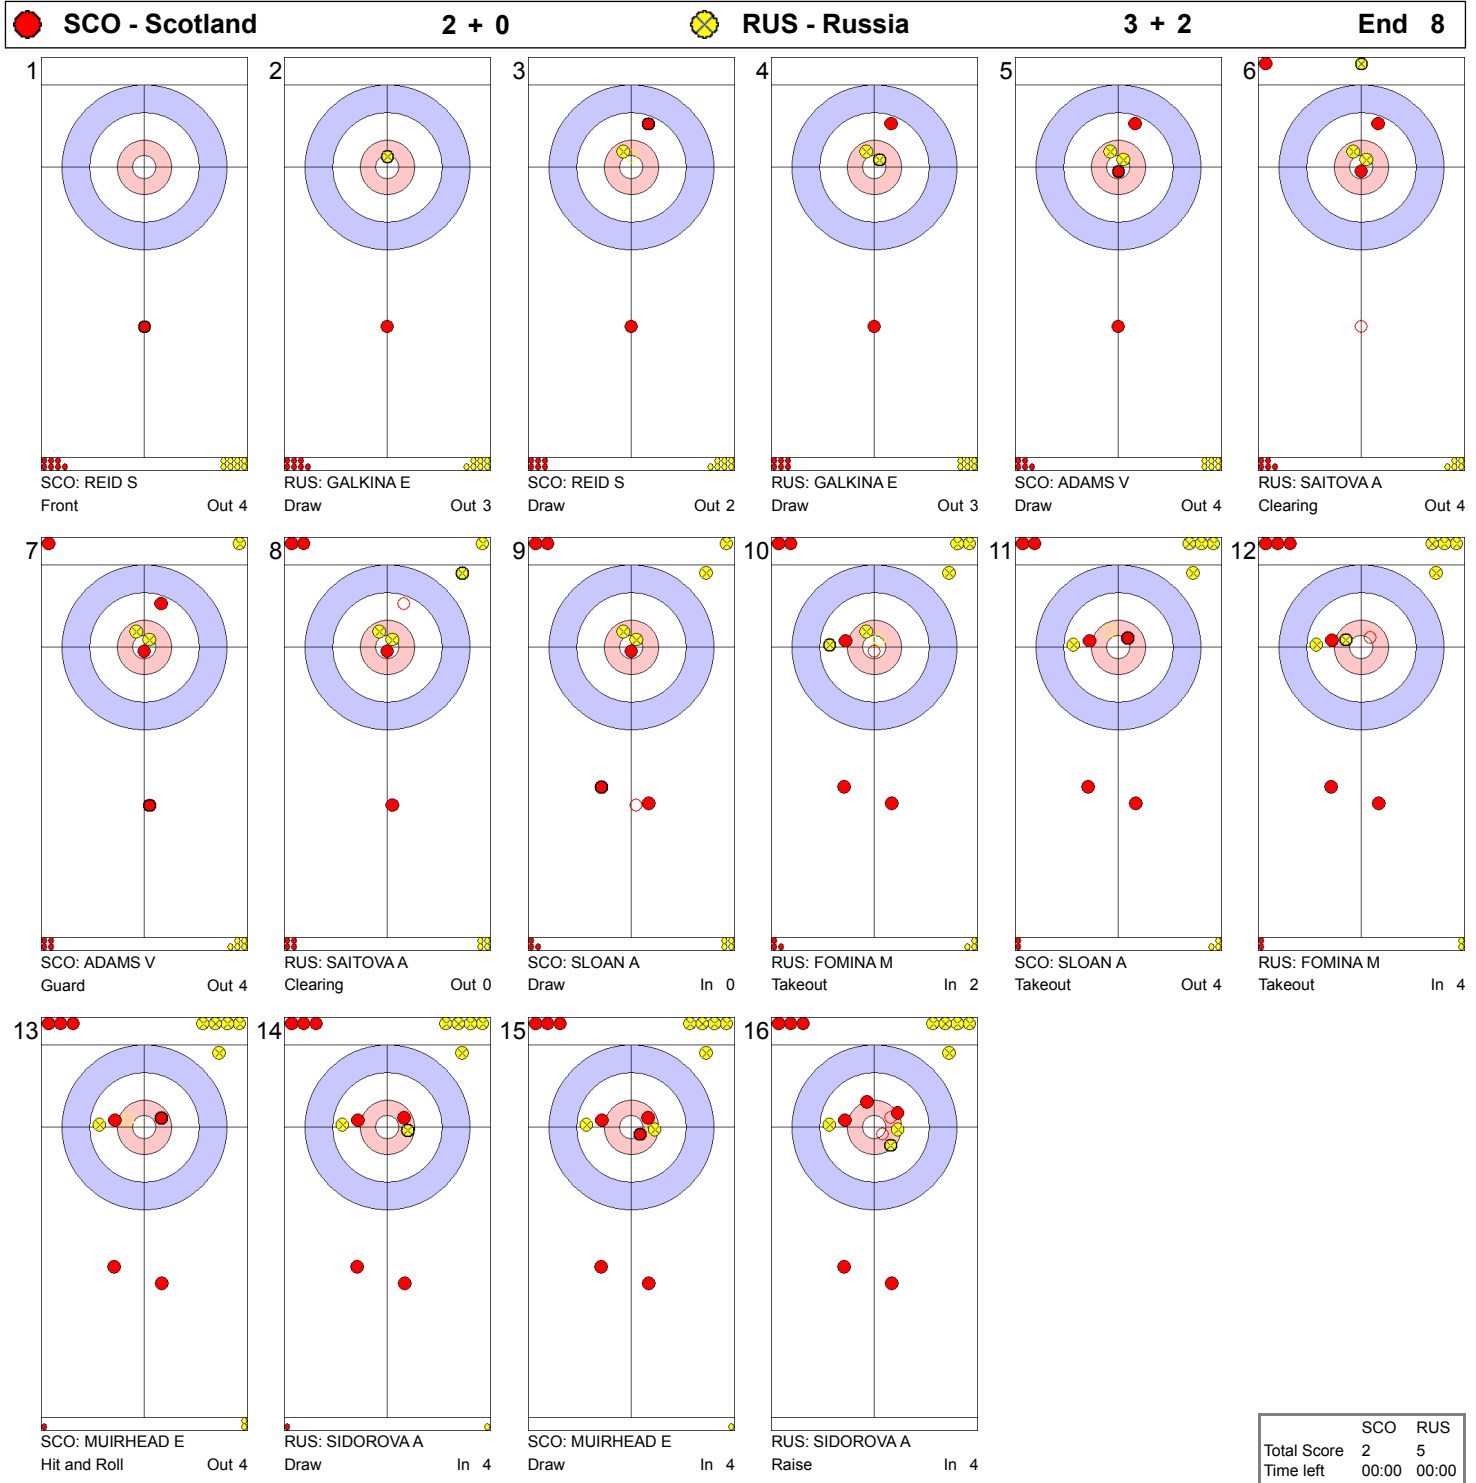

Game - Shot by Shot

Game - Shot by Shot

Game - Shot by Shot

Game - Shot by Shot

Game - Shot by Shot

Game - Shot by Shot

Game - Shot by Shot

	SCO	RUS
Total Score	2	3
Time left	00:00	00:00

Game - Shot by Shot

Game - Shot by Shot

● SCO - Scotland		2 + 0	● RUS - Russia		5 + 2	End 9	
1		RUS: GALKINA E Draw	Out 4	2		SCO: REID S Front	Out 4
3		RUS: GALKINA E through	In X	4		SCO: REID S Front	In 4
5		RUS: SAITOVA A Clearing	In 4	6		SCO: ADAMS V Front	In 4
7		RUS: SAITOVA A Clearing	In 4	8		SCO: ADAMS V Front	In 4
9		RUS: FOMINA M Clearing	Out 4	10		SCO: SLOAN A Draw	In 3
11		RUS: FOMINA M Clearing	Out 4	12		SCO: SLOAN A Draw	In 4
13		RUS: SIDOROVA A Takeout	In 4	14		SCO: MUIRHEAD E Takeout	Out 3
15		RUS: SIDOROVA A Takeout	Out 4	16		SCO: MUIRHEAD E Takeout	In 0

NOTE

Points:
 4 = 100%
 3 = 75%
 2 = 50%
 1 = 25%
 0 = 0%
 X = not considered

Handle:
 In Clockwise
 Out Counter-clockwise

	SCO	RUS
Total Score	2	7
Time left	10:09	10:36