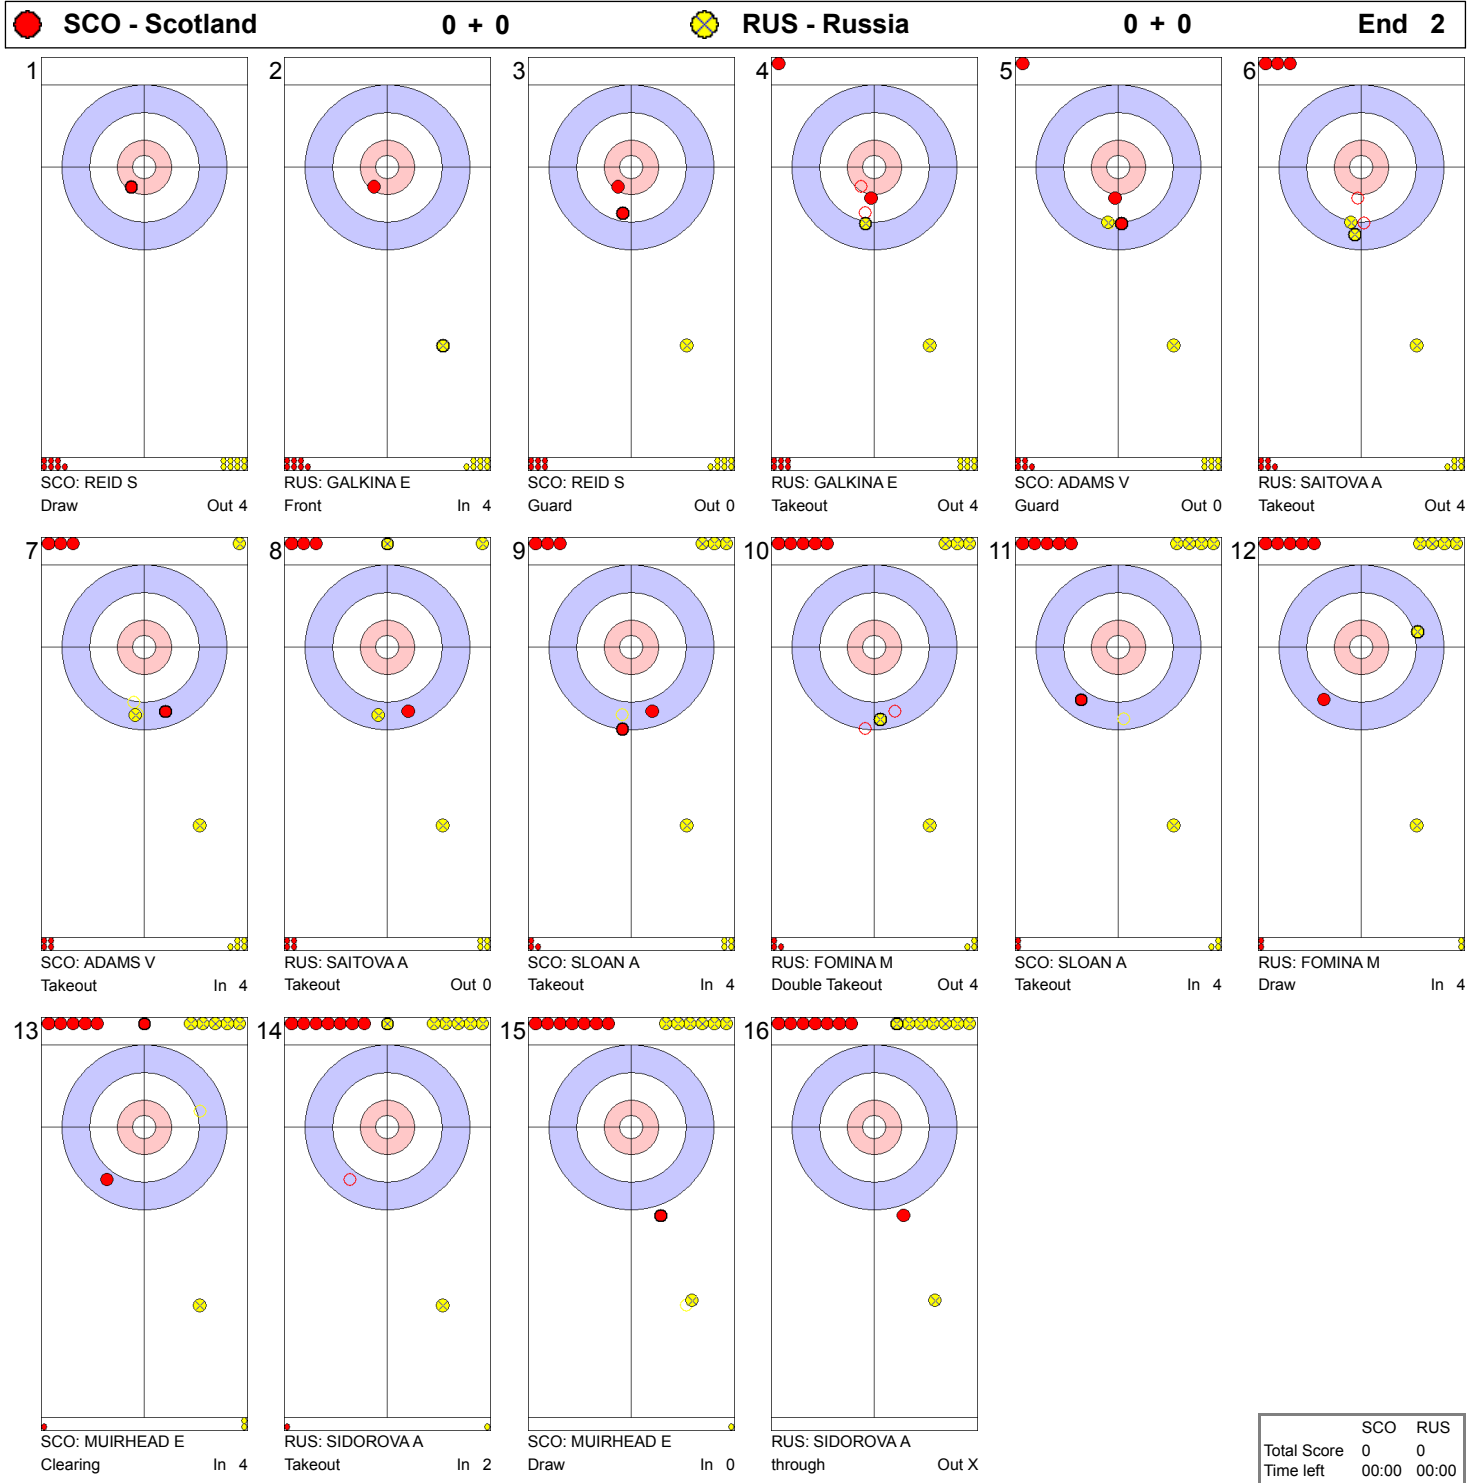

Game - Shot by Shot

Game - Shot by Shot

Game - Shot by Shot

Game - Shot by Shot

Game - Shot by Shot

Game - Shot by Shot

Game - Shot by Shot

	SCO	RUS
Total Score	2	3
Time left	00:00	00:00

Game - Shot by Shot

Game - Shot by Shot

● SCO - Scotland		2 + 0	● RUS - Russia		5 + 2	End 9	
1		RUS: GALKINA E Draw	Out 4	2		SCO: REID S Front	Out 4
3		RUS: GALKINA E through	In X	4		SCO: REID S Front	In 4
5		RUS: SAITOVA A Clearing	In 4	6		SCO: ADAMS V Front	In 4
7		RUS: SAITOVA A Clearing	In 4	8		SCO: ADAMS V Front	In 4
9		RUS: FOMINA M Clearing	Out 4	10		SCO: SLOAN A Draw	In 3
11		RUS: FOMINA M Clearing	Out 4	12		SCO: SLOAN A Draw	In 4
13		RUS: SIDOROVA A Takeout	In 4	14		SCO: MUIRHEAD E Takeout	Out 3
15		RUS: SIDOROVA A Takeout	Out 4	16		SCO: MUIRHEAD E Takeout	In 0

NOTE

Points:
 4 = 100%
 3 = 75%
 2 = 50%
 1 = 25%
 0 = 0%
 X = not considered

Handle:
 In Clockwise
 Out Counter-clockwise

	SCO	RUS
Total Score	2	7
Time left	10:09	10:36