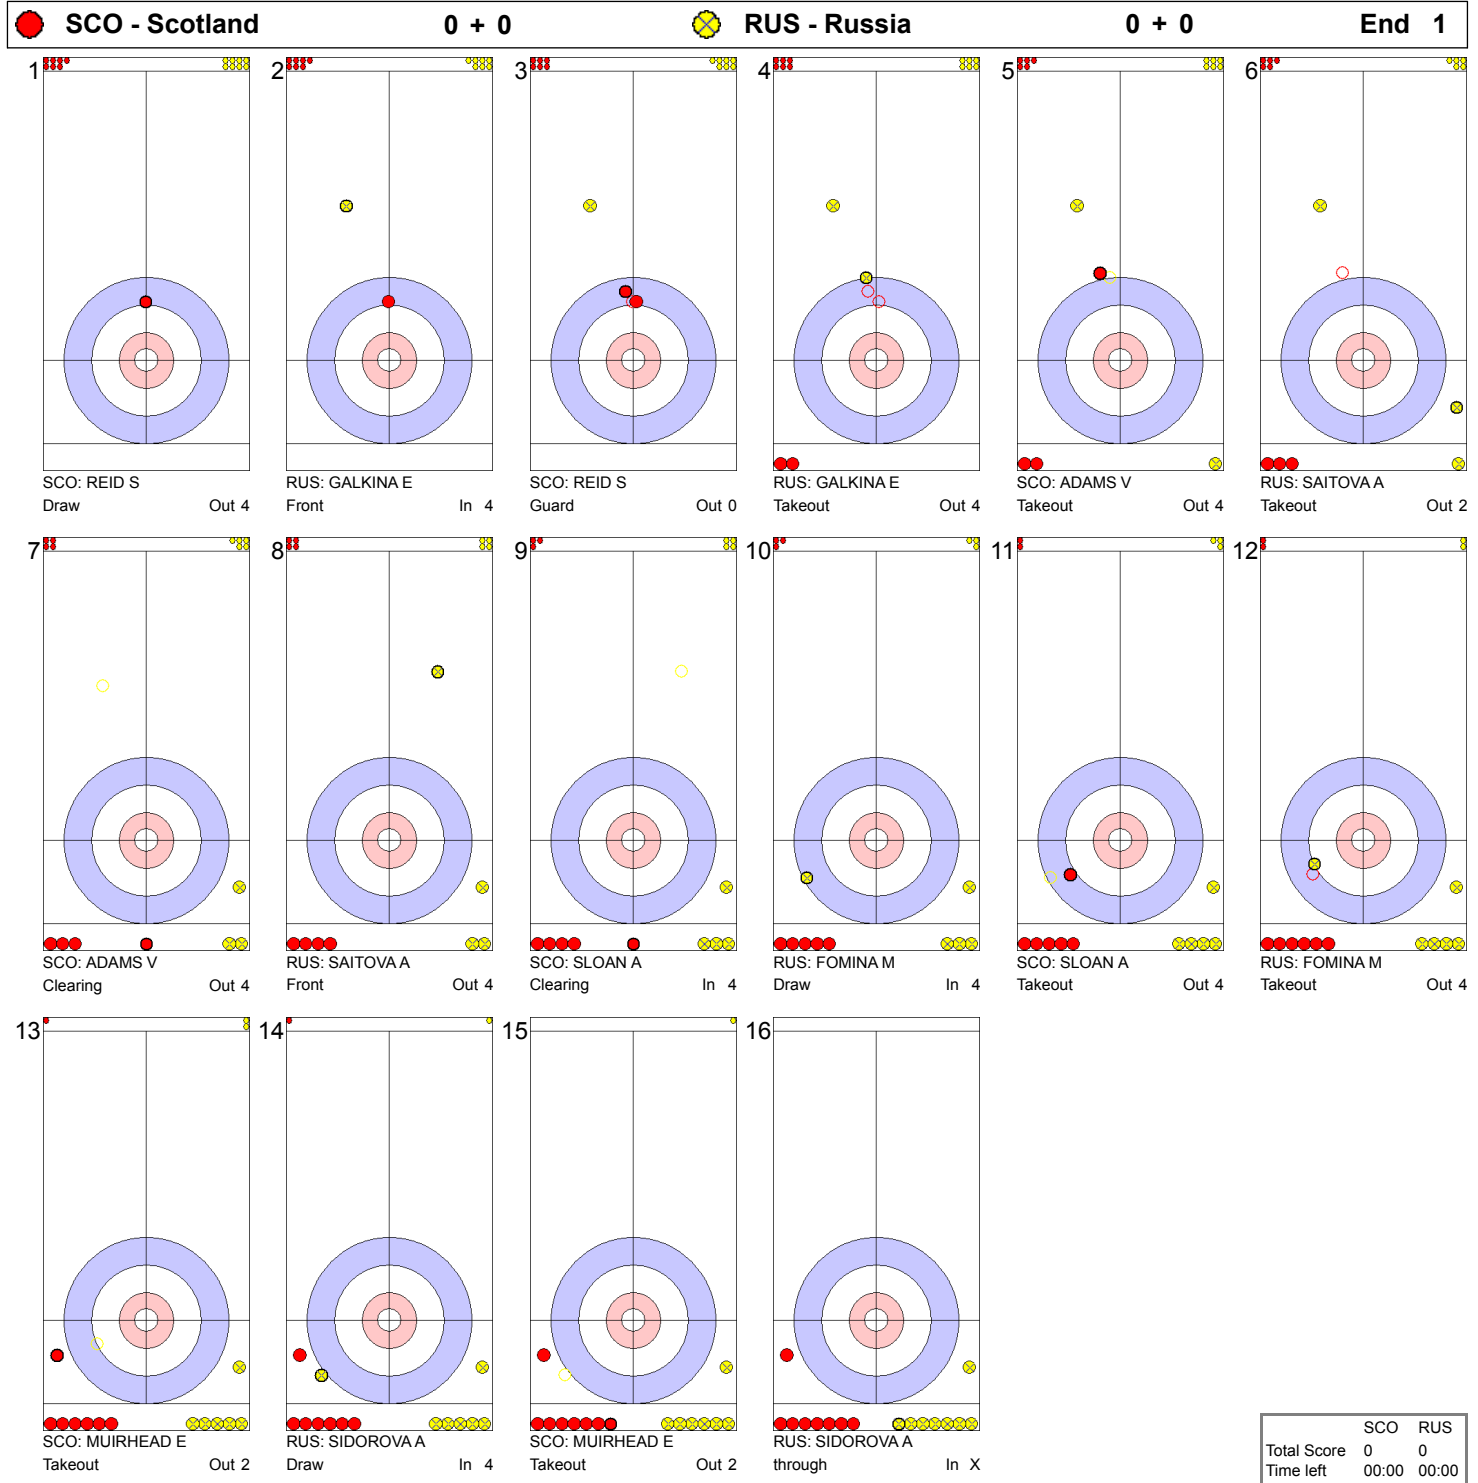

Game - Shot by Shot

Game - Shot by Shot

Game - Shot by Shot

Game - Shot by Shot

Game - Shot by Shot

Game - Shot by Shot

Game - Shot by Shot

	SCO	RUS
Total Score	2	3
Time left	00:00	00:00

Game - Shot by Shot

Game - Shot by Shot

● SCO - Scotland		2 + 0	● RUS - Russia		5 + 2	End 9	
1		RUS: GALKINA E Draw	Out 4	2		SCO: REID S Front	Out 4
3		RUS: GALKINA E through	In X	4		SCO: REID S Front	In 4
5		RUS: SAITOVA A Clearing	In 4	6		SCO: ADAMS V Front	In 4
7		RUS: SAITOVA A Clearing	In 4	8		SCO: ADAMS V Front	In 4
9		RUS: FOMINA M Clearing	Out 4	10		SCO: SLOAN A Draw	In 3
11		RUS: FOMINA M Clearing	Out 4	12		SCO: SLOAN A Draw	In 4
13		RUS: SIDOROVA A Takeout	In 4	14		SCO: MUIRHEAD E Takeout	Out 3
15		RUS: SIDOROVA A Takeout	Out 4	16		SCO: MUIRHEAD E Takeout	In 0

NOTE

Points:
 4 = 100%
 3 = 75%
 2 = 50%
 1 = 25%
 0 = 0%
 X = not considered

Handle:
 In Clockwise
 Out Counter-clockwise

	SCO	RUS
Total Score	2	7
Time left	10:09	10:36