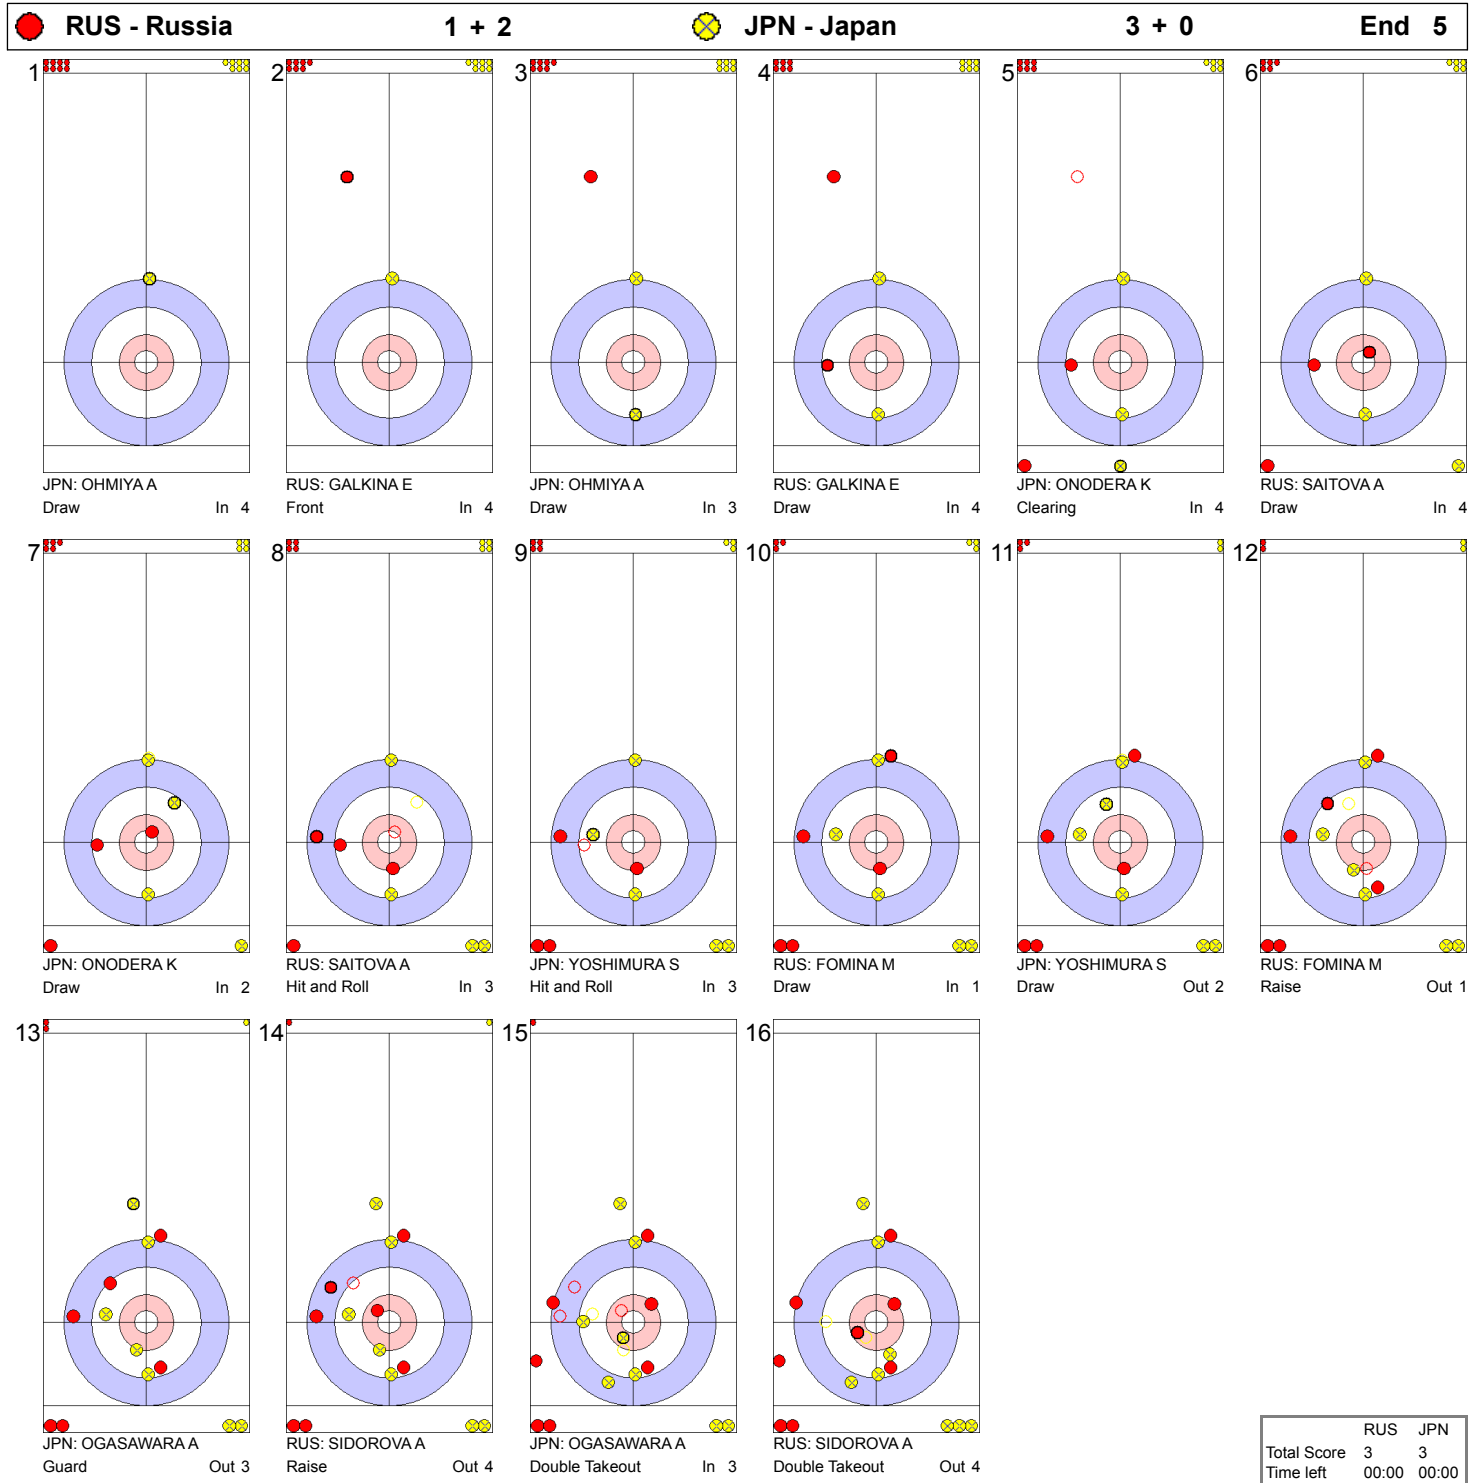

TUE 17 MAR 2015 Start Time 19:00

Round Robin Session 11 - Sheet A

Game - Shot by Shot

● RUS - Russia		0 + 0	● JPN - Japan		0 + 0	End 1
1		In 4	2		In 3	
3		In 4	4		Out 4	
5		In 4	6		In 2	
7		In 4	8		In 4	
9		In 4	10		In 4	
11		In 4	12		In 4	
13		In 4	14		In 4	
15		Out 4	16		Out 4	

	RUS	JPN
Total Score	0	0
Time left	00:00	00:00

**Game - Shot by Shot**

TUE 17 MAR 2015  
Start Time 19:00

Round Robin Session 11 - Sheet A

Game - Shot by Shot

TUE 17 MAR 2015  
Start Time 19:00

**Round Robin Session 11 - Sheet A**

**Game - Shot by Shot**

TUE 17 MAR 2015 Start Time 19:00

Round Robin Session 11 - Sheet A

Game - Shot by Shot

**Game - Shot by Shot**

● RUS - Russia		3 + 1	● JPN - Japan		3 + 0	End 6
1						
2						
3						
4						
5						
6						
7						
8						
9						
10						
11						
12						
13						
14						
15						
16						

	RUS	JPN
Total Score	4	3
Time left	00:00	00:00

TUE 17 MAR 2015 Start Time 19:00

Round Robin Session 11 - Sheet A

Game - Shot by Shot

**Game - Shot by Shot**

● RUS - Russia		4 + 2		● JPN - Japan		3 + 0		End 8			
1		2		3		4		5		6	
7		8		9		10		11		12	
13		14		15		16					