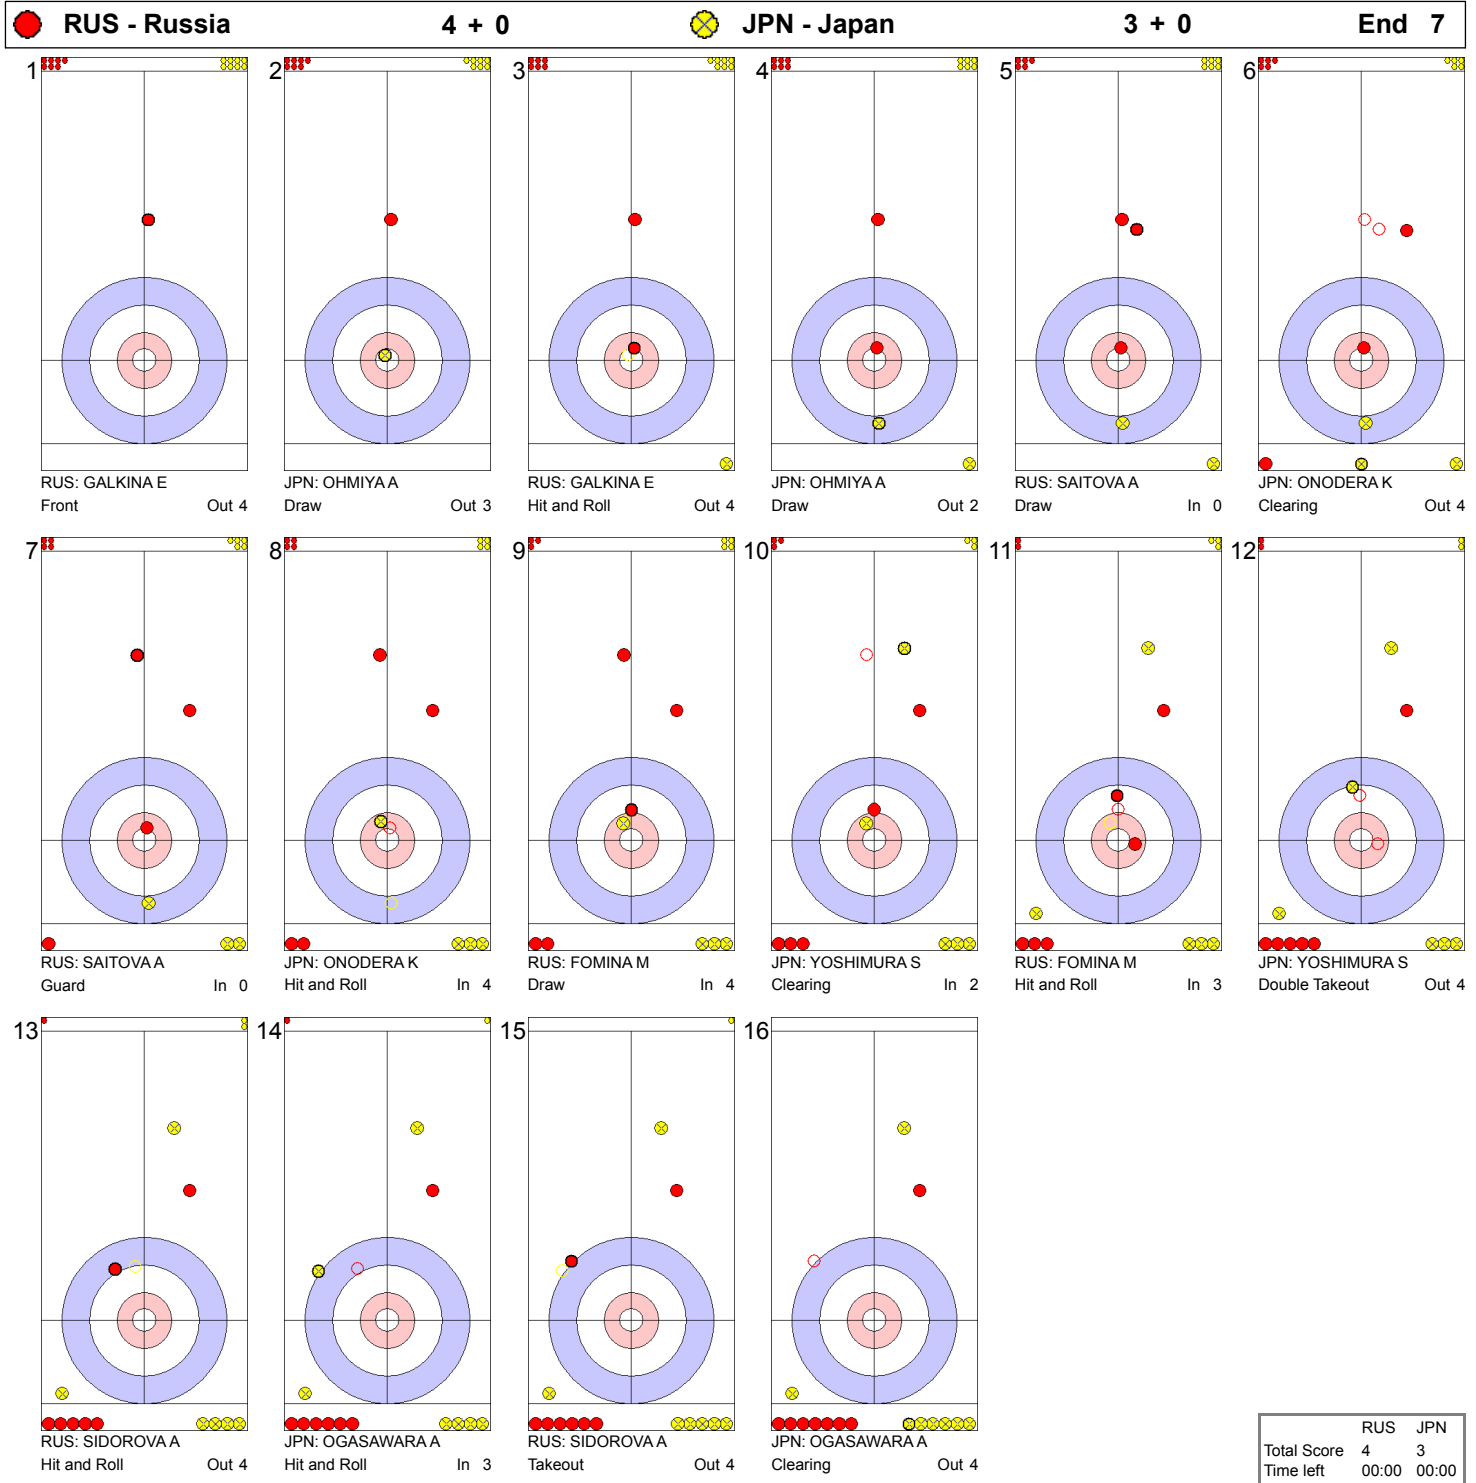

	RUS	JPN
Total Score	0	0
Time left	00:00	00:00

**Game - Shot by Shot**

TUE 17 MAR 2015  
Start Time 19:00

Round Robin Session 11 - Sheet A

Game - Shot by Shot

TUE 17 MAR 2015  
Start Time 19:00

**Round Robin Session 11 - Sheet A**

**Game - Shot by Shot**

TUE 17 MAR 2015 Start Time 19:00

Round Robin Session 11 - Sheet A

Game - Shot by Shot

**Game - Shot by Shot**

● RUS - Russia		3 + 1	● JPN - Japan		3 + 0	End 6
1						
2						
3						
4						
5						
6						
7						
8						
9						
10						
11						
12						
13						
14						
15						
16						

	RUS	JPN
Total Score	4	3
Time left	00:00	00:00

TUE 17 MAR 2015 Start Time 19:00

Round Robin Session 11 - Sheet A

Game - Shot by Shot

**Game - Shot by Shot**

● RUS - Russia		4 + 2		● JPN - Japan		3 + 0		End 8			
1		2		3		4		5		6	
7		8		9		10		11		12	
13		14		15		16					

	RUS	JPN
Total Score	6	3
Time left	00:00	00:00

**Game - Shot by Shot**

● RUS - Russia		6 + 1		● JPN - Japan		3 + 0		End 9	
1		2		3		4		5	
6		7		8		9		10	
11		12		13		14		15	
16									

**NOTE**

Points:  
 4 = 100%  
 3 = 75%  
 2 = 50%  
 1 = 25%  
 0 = 0%  
 X = not considered