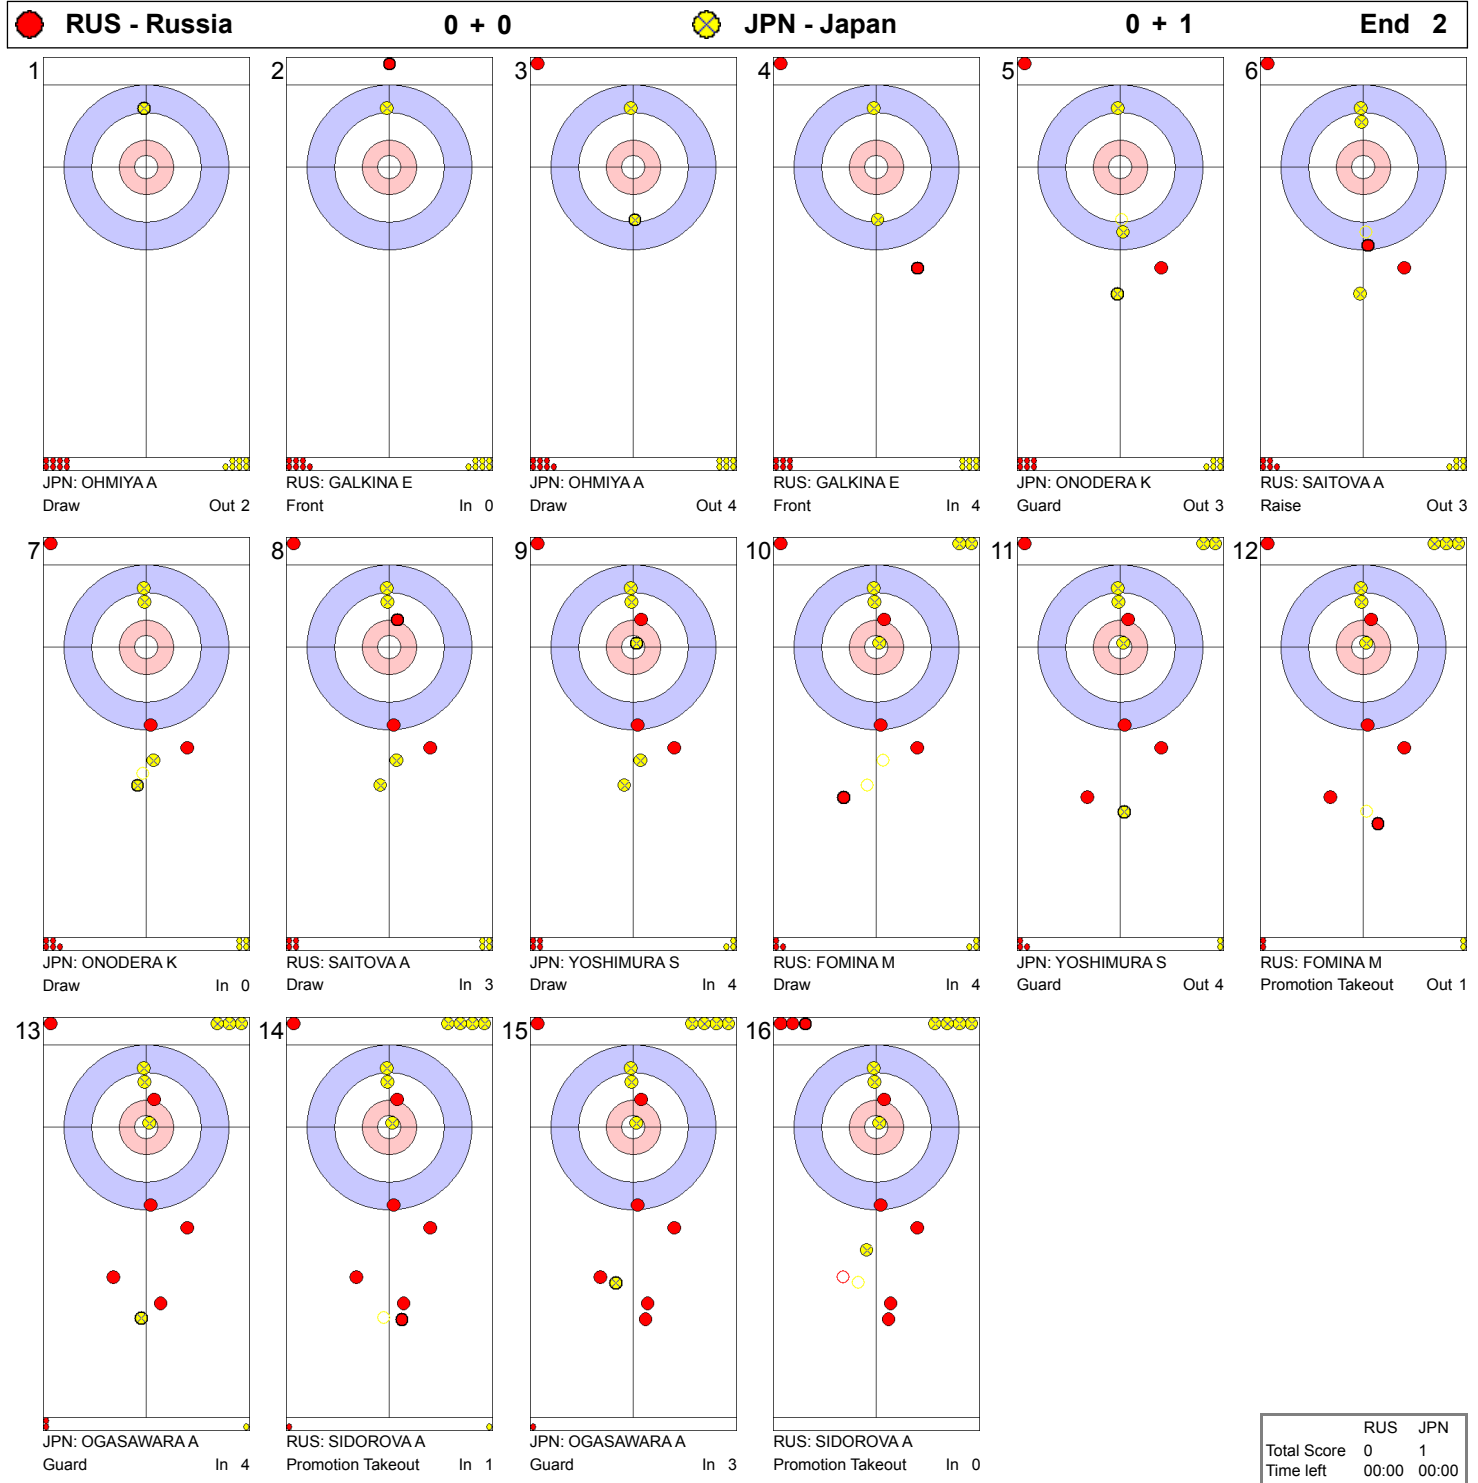

TUE 17 MAR 2015 Start Time 19:00

Round Robin Session 11 - Sheet A

Game - Shot by Shot

● RUS - Russia		0 + 0	● JPN - Japan		0 + 0	End 1
1		In 4	2		In 3	
3		In 4	4		Out 4	
5		In 4	6		In 2	
7		In 4	8		In 4	
9		In 4	10		In 4	
11		In 4	12		In 4	
13		In 4	14		In 4	
15		Out 4	16		Out 4	

	RUS	JPN
Total Score	0	0
Time left	00:00	00:00

**Game - Shot by Shot**

TUE 17 MAR 2015  
Start Time 19:00

Round Robin Session 11 - Sheet A

Game - Shot by Shot

TUE 17 MAR 2015  
Start Time 19:00

**Round Robin Session 11 - Sheet A**

**Game - Shot by Shot**

TUE 17 MAR 2015 Start Time 19:00

Round Robin Session 11 - Sheet A

Game - Shot by Shot

**Game - Shot by Shot**

● RUS - Russia		3 + 1	● JPN - Japan		3 + 0	End 6
1						
2						
3						
4						
5						
6						
7						
8						
9						
10						
11						
12						
13						
14						
15						
16						

	RUS	JPN
Total Score	4	3
Time left	00:00	00:00

TUE 17 MAR 2015 Start Time 19:00

Round Robin Session 11 - Sheet A

Game - Shot by Shot

**Game - Shot by Shot**

● RUS - Russia		4 + 2		● JPN - Japan		3 + 0		End 8			
1		2		3		4		5		6	
7		8		9		10		11		12	
13		14		15		16					