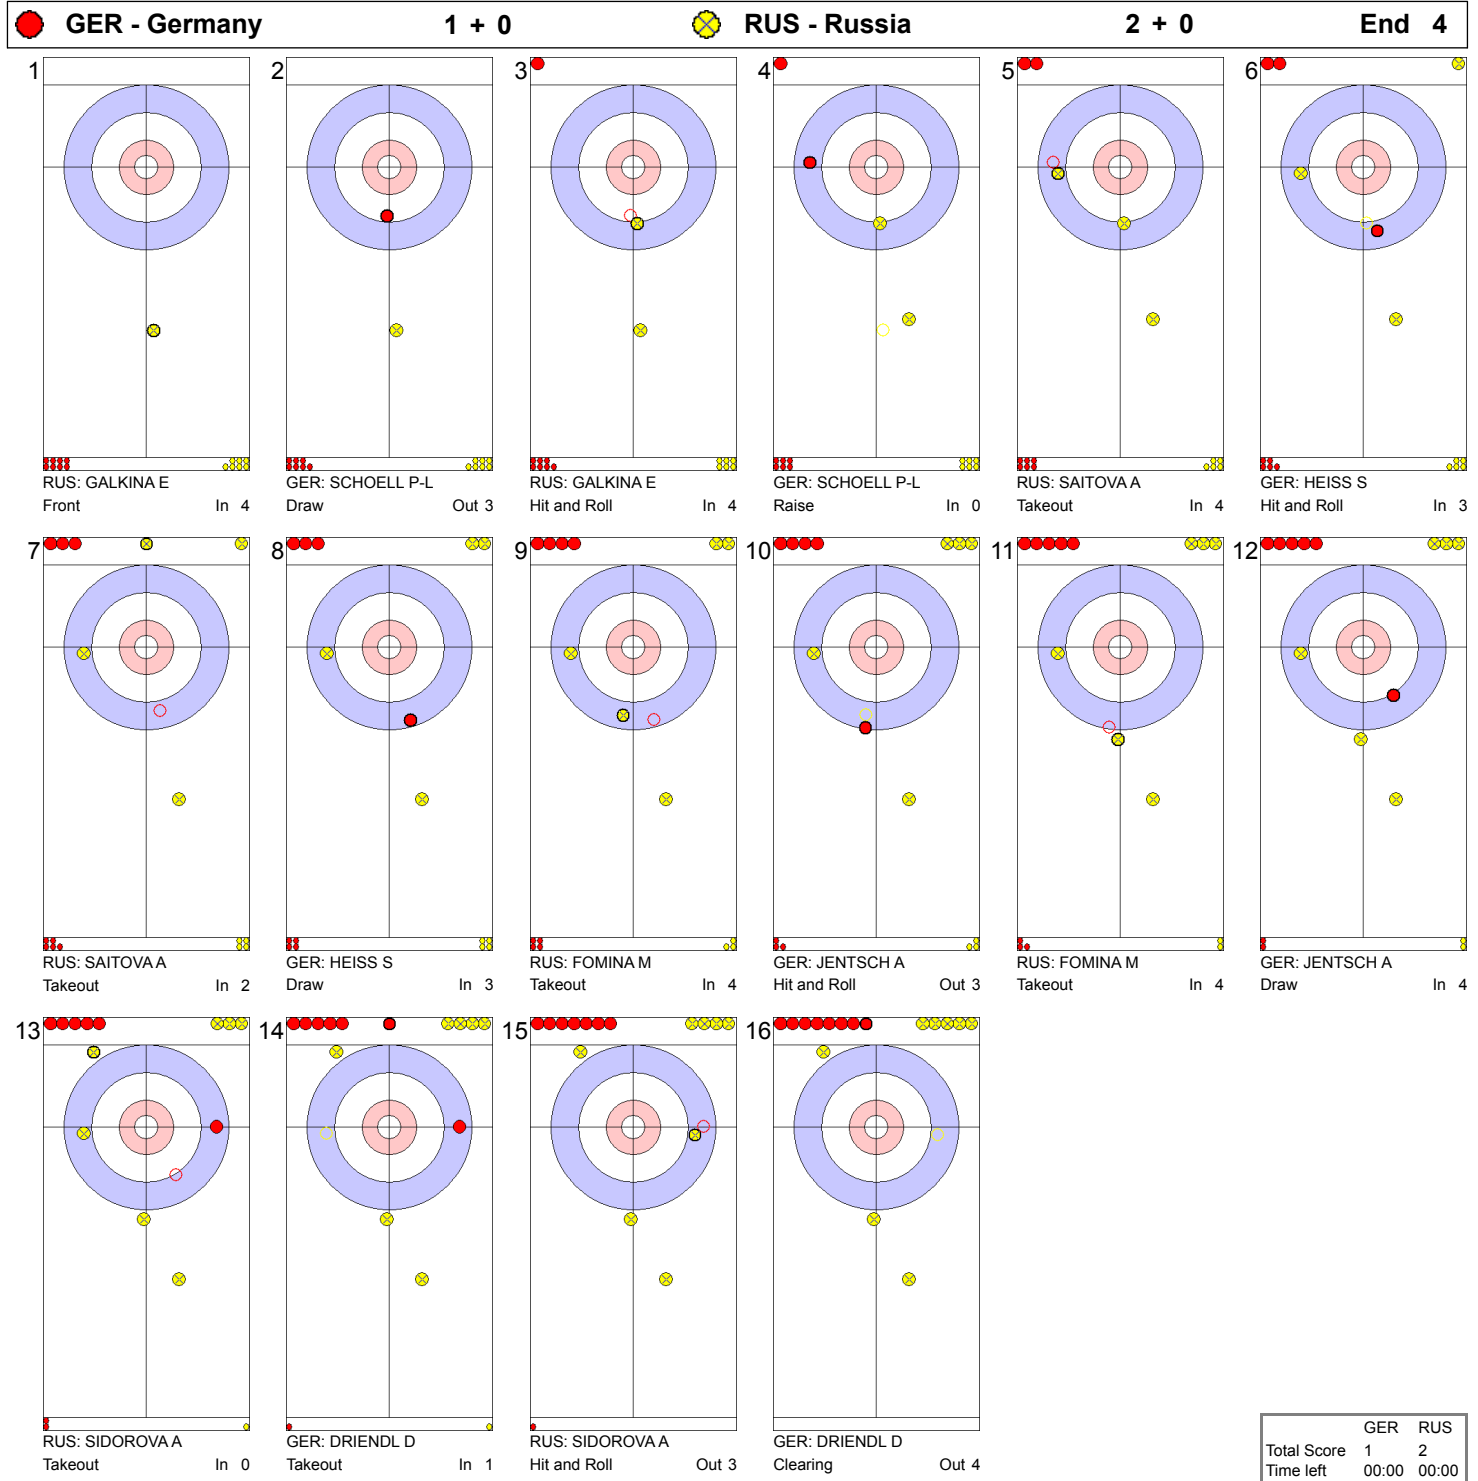

Game - Shot by Shot

● GER - Germany		0 + 0	● RUS - Russia		0 + 1	End 1
1	GER: SCHOELL P-L Draw	Out 4	2	RUS: GALKINA E Takeout	In 4	
3	GER: SCHOELL P-L Takeout	Out 4	4	RUS: GALKINA E Front	Out 0	
5	GER: HEISS S Draw	Out 4	6	RUS: SAITOVAA Hit and Roll	Out 3	
7	GER: HEISS S Hit and Roll	Out 3	8	RUS: SAITOVAA Hit and Roll	Out 3	
9	GER: JENTSCH A Hit and Roll	Out 3	10	RUS: FOMINA M Hit and Roll	Out 3	
11	GER: JENTSCH A Hit and Roll	Out 2	12	RUS: FOMINA M Takeout	Out 4	
13	GER: DRIENDL D Takeout	In 4	14	RUS: SIDOROVA A Takeout	In 4	
15	GER: DRIENDL D Hit and Roll	In 4	16	RUS: SIDOROVA A Clearing	In 2	

	GER	RUS
Total Score	0	1
Time left	00:00	00:00

Game - Shot by Shot

Game - Shot by Shot

Game - Shot by Shot

WED 18 MAR 2015
Start Time 14:00

Round Robin Session 13 - Sheet C

Game - Shot by Shot

Game - Shot by Shot

Game - Shot by Shot

Game - Shot by Shot

● GER - Germany		2 + 0		● RUS - Russia		6 + 2		End 8	
1		2		3		4		5	
7		8		9		10		11	
13		14		15		16			

NOTE

Points:
 4 = 100%
 3 = 75%
 2 = 50%
 1 = 25%
 0 = 0%
 X = not considered

Handle:
 In Clockwise
 Out Counter-clockwise

	GER	RUS
Total Score	2	8
Time left	09:23	06:42