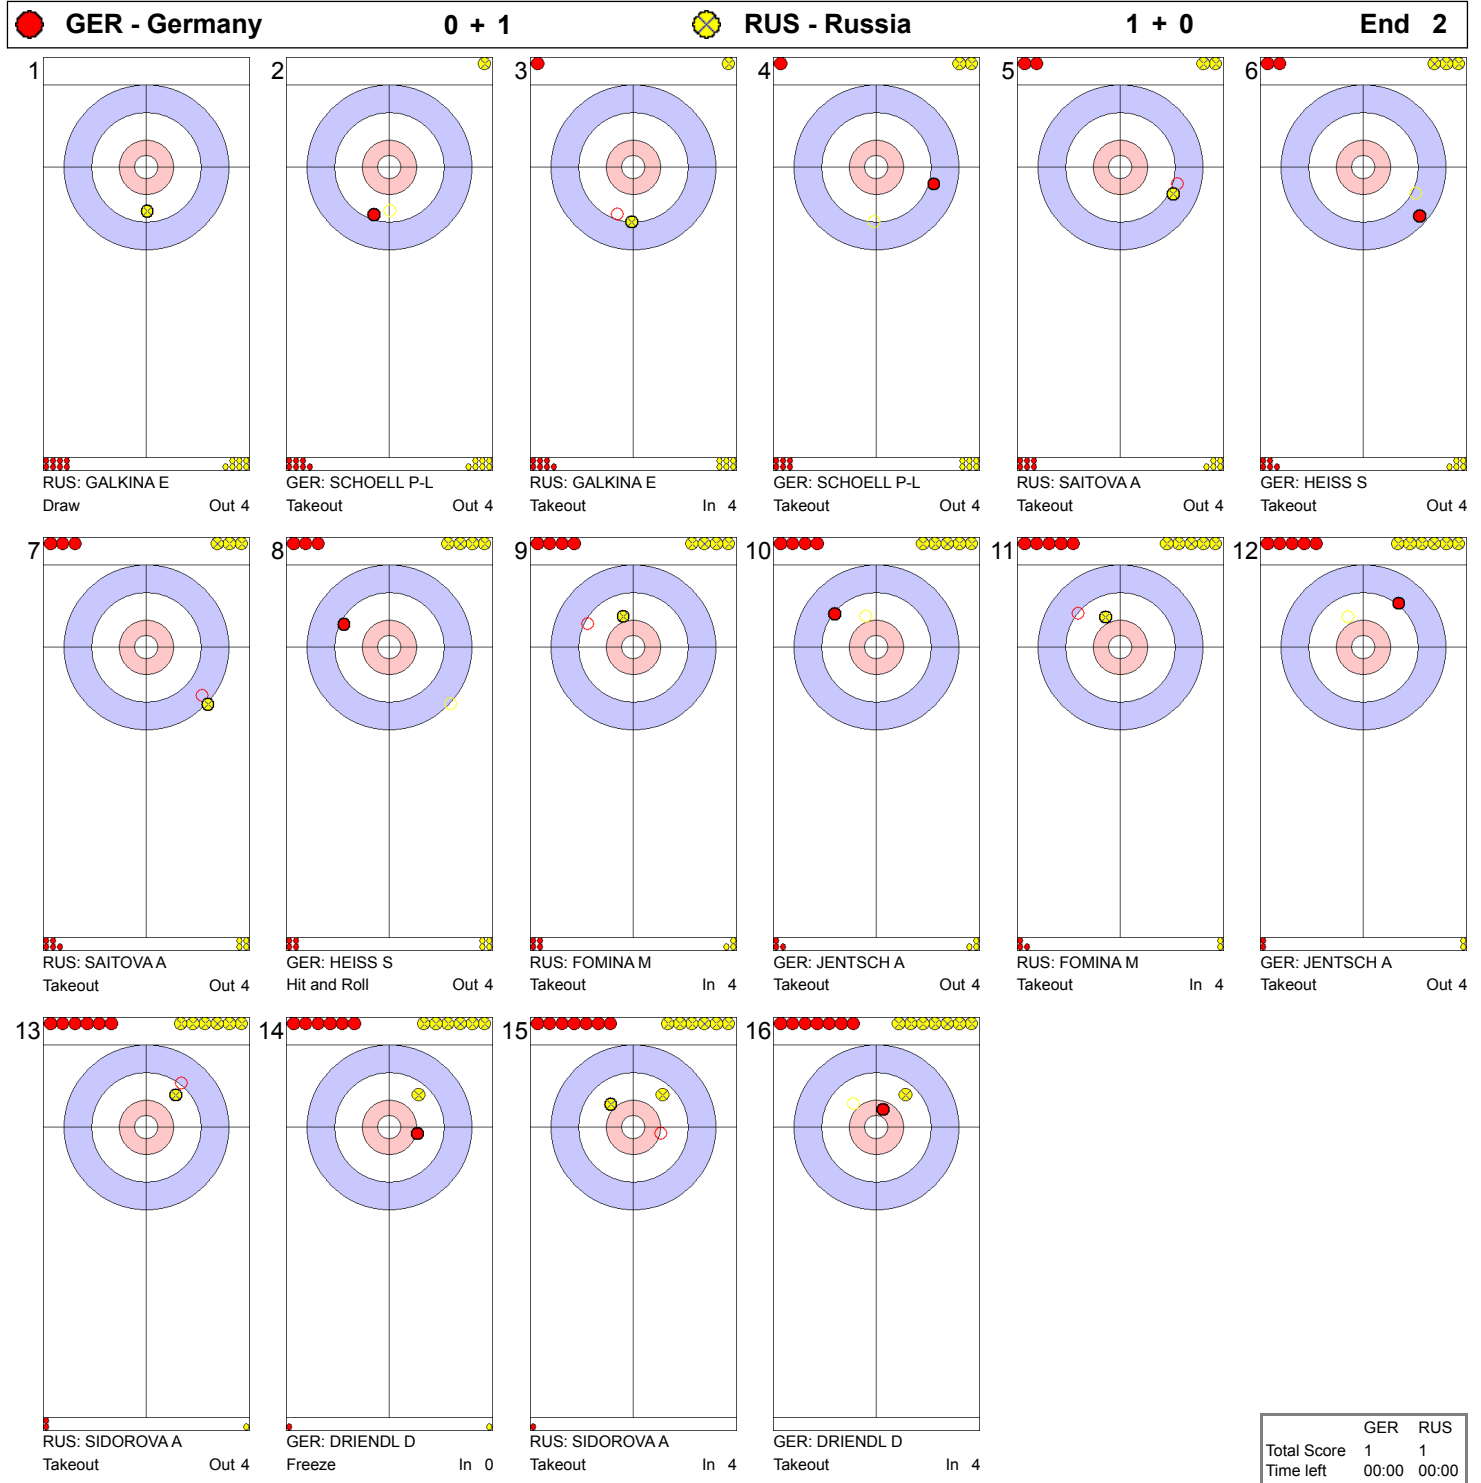

Game - Shot by Shot

● GER - Germany		0 + 0	● RUS - Russia		0 + 1	End 1
1	GER: SCHOELL P-L Draw	Out 4	2	RUS: GALKINA E Takeout	In 4	
3	GER: SCHOELL P-L Takeout	Out 4	4	RUS: GALKINA E Front	Out 0	
5	GER: HEISS S Draw	Out 4	6	RUS: SAITOVAA Hit and Roll	Out 3	
7	GER: HEISS S Hit and Roll	Out 3	8	RUS: SAITOVAA Hit and Roll	Out 3	
9	GER: JENTSCH A Hit and Roll	Out 3	10	RUS: FOMINA M Hit and Roll	Out 3	
11	GER: JENTSCH A Hit and Roll	Out 2	12	RUS: FOMINA M Takeout	Out 4	
13	GER: DRIENDL D Takeout	In 4	14	RUS: SIDOROVA A Takeout	In 4	
15	GER: DRIENDL D Hit and Roll	In 4	16	RUS: SIDOROVA A Clearing	In 2	

	GER	RUS
Total Score	0	1
Time left	00:00	00:00

Game - Shot by Shot

Game - Shot by Shot

Game - Shot by Shot

WED 18 MAR 2015
Start Time 14:00

Round Robin Session 13 - Sheet C

Game - Shot by Shot

Game - Shot by Shot

Game - Shot by Shot

Game - Shot by Shot

● GER - Germany		2 + 0		● RUS - Russia		6 + 2		End 8	
1		2		3		4		5	
7		8		9		10		11	
13		14		15		16			

NOTE

Points:
 4 = 100%
 3 = 75%
 2 = 50%
 1 = 25%
 0 = 0%
 X = not considered

Handle:
 In Clockwise
 Out Counter-clockwise

	GER	RUS
Total Score	2	8
Time left	09:23	06:42