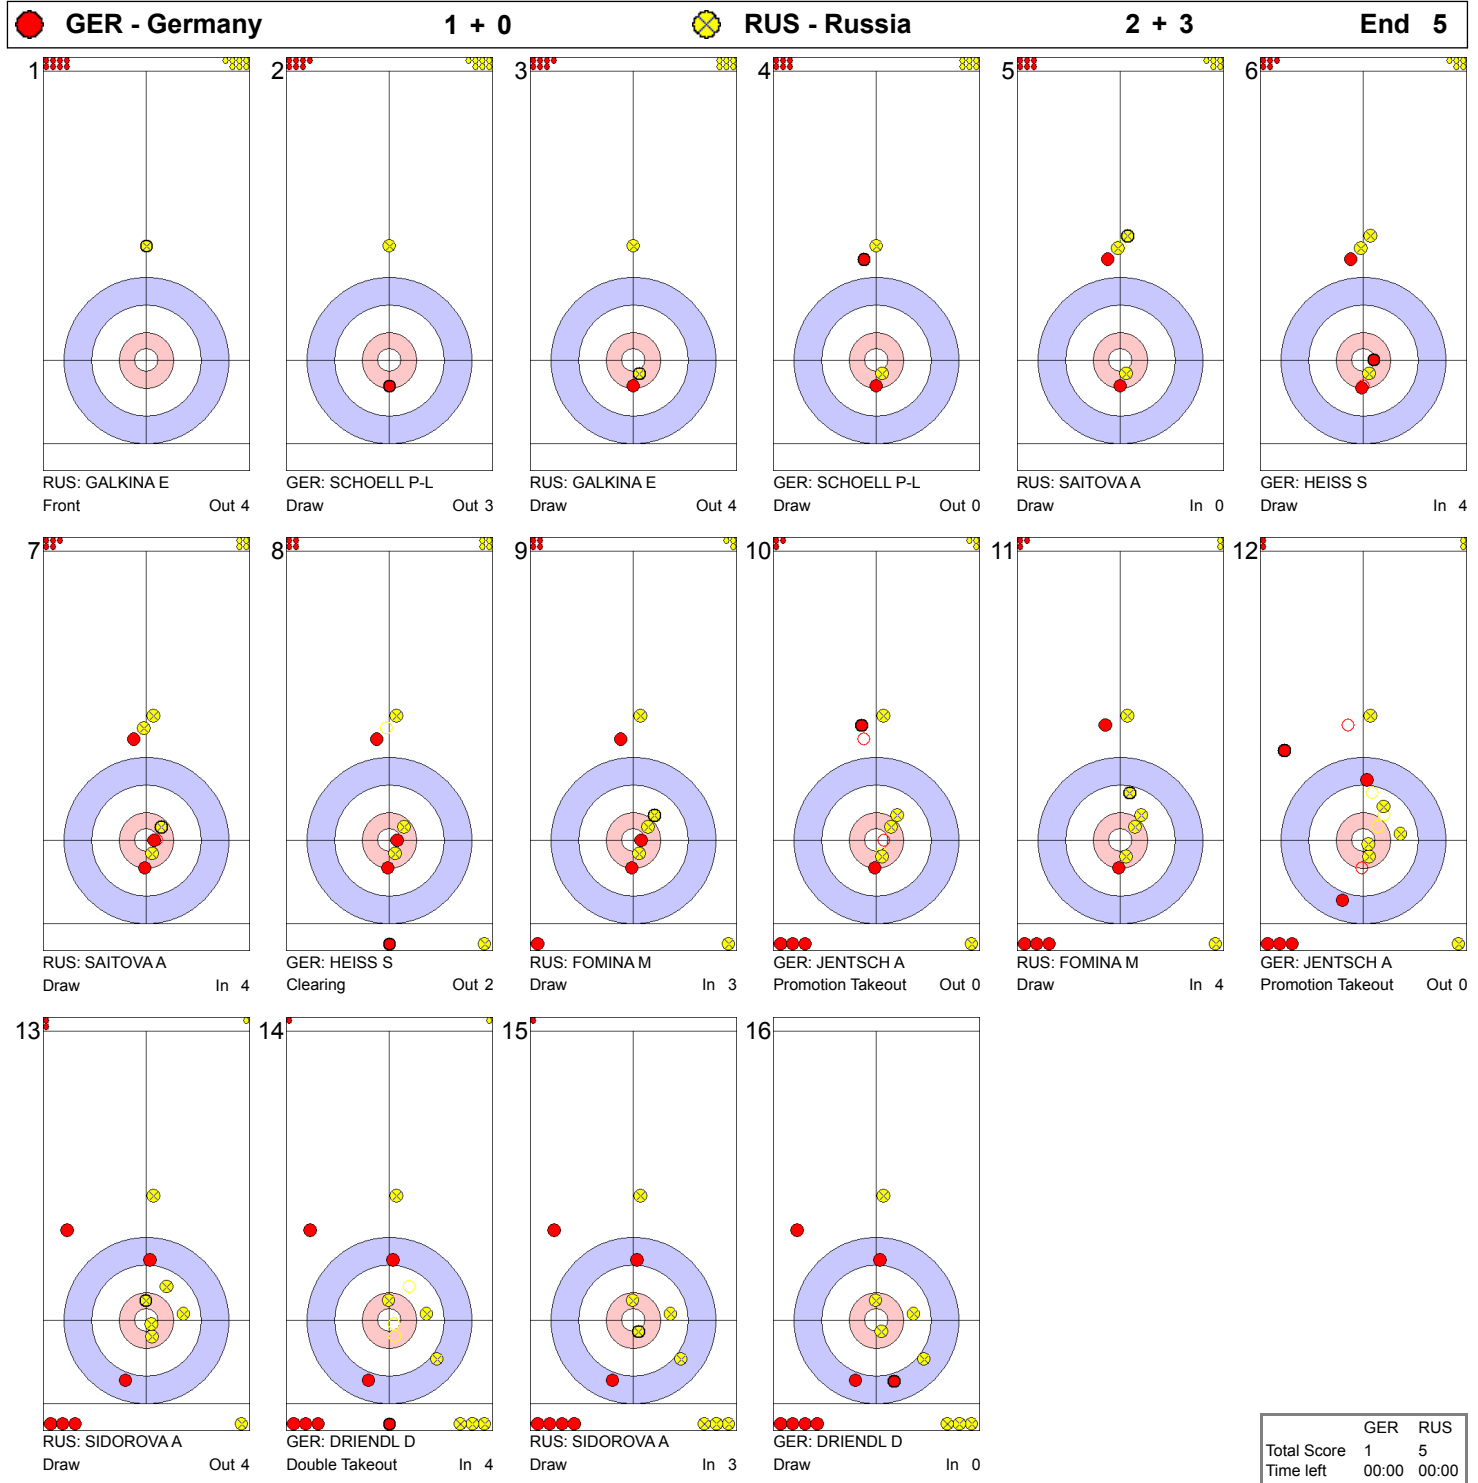

Game - Shot by Shot

● GER - Germany		0 + 0	● RUS - Russia		0 + 1	End 1
1	GER: SCHOELL P-L Draw	Out 4	2	RUS: GALKINA E Takeout	In 4	
3	GER: SCHOELL P-L Takeout	Out 4	4	RUS: GALKINA E Front	Out 0	
5	GER: HEISS S Draw	Out 4	6	RUS: SAITOVAA Hit and Roll	Out 3	
7	GER: HEISS S Hit and Roll	Out 3	8	RUS: SAITOVAA Hit and Roll	Out 3	
9	GER: JENTSCH A Hit and Roll	Out 3	10	RUS: FOMINA M Hit and Roll	Out 3	
11	GER: JENTSCH A Hit and Roll	Out 2	12	RUS: FOMINA M Takeout	Out 4	
13	GER: DRIENDL D Takeout	In 4	14	RUS: SIDOROVA A Takeout	In 4	
15	GER: DRIENDL D Hit and Roll	In 4	16	RUS: SIDOROVA A Clearing	In 2	

	GER	RUS
Total Score	0	1
Time left	00:00	00:00

Game - Shot by Shot

Game - Shot by Shot

Game - Shot by Shot

WED 18 MAR 2015
Start Time 14:00

Round Robin Session 13 - Sheet C

Game - Shot by Shot

Game - Shot by Shot

Game - Shot by Shot

Game - Shot by Shot

● GER - Germany		2 + 0		● RUS - Russia		6 + 2		End 8	
1		2		3		4		5	
7		8		9		10		11	
13		14		15		16			

NOTE

Points:
 4 = 100%
 3 = 75%
 2 = 50%
 1 = 25%
 0 = 0%
 X = not considered

Handle:
 In Clockwise
 Out Counter-clockwise

	GER	RUS
Total Score	2	8
Time left	09:23	06:42