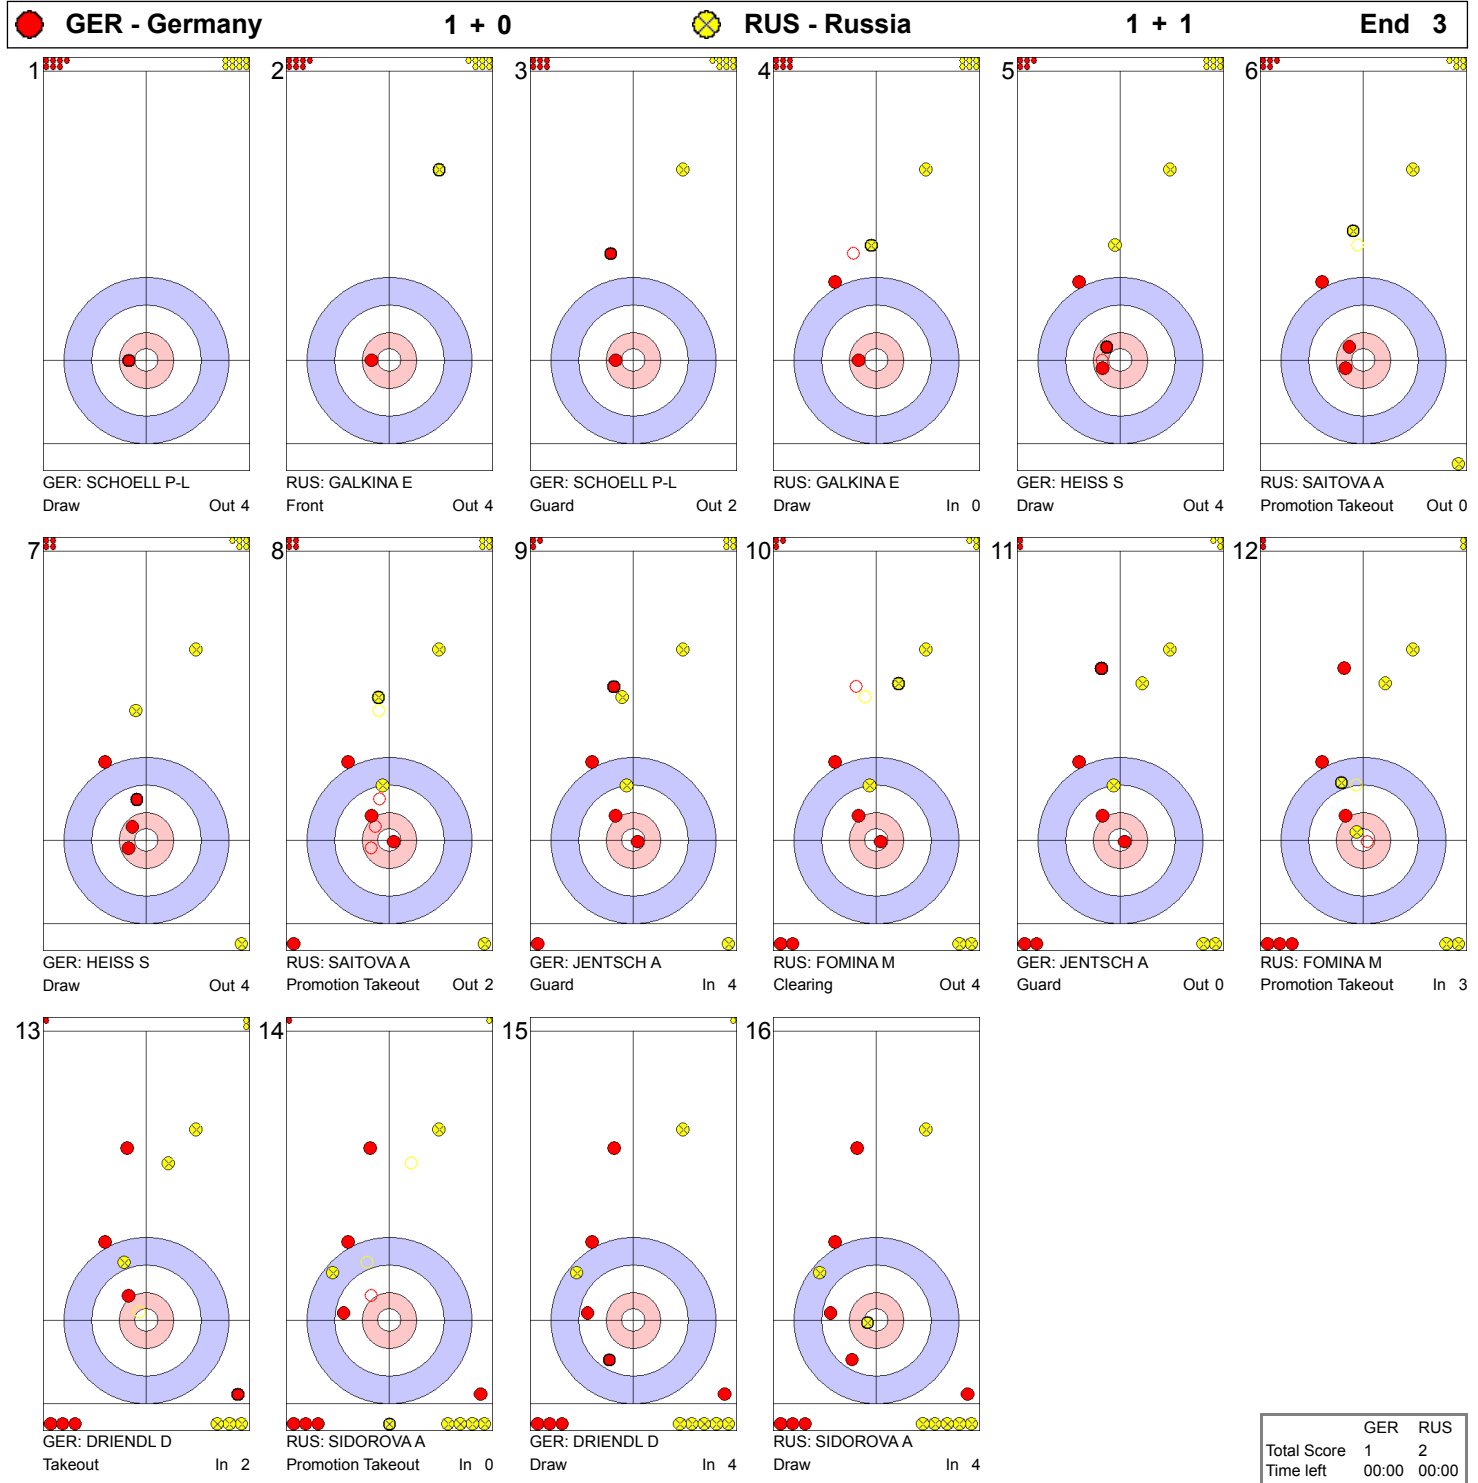

Game - Shot by Shot

● GER - Germany		0 + 0	● RUS - Russia		0 + 1	End 1
1	GER: SCHOELL P-L Draw	Out 4	2	RUS: GALKINA E Takeout	In 4	
3	GER: SCHOELL P-L Takeout	Out 4	4	RUS: GALKINA E Front	Out 0	
5	GER: HEISS S Draw	Out 4	6	RUS: SAITOVAA Hit and Roll	Out 3	
7	GER: HEISS S Hit and Roll	Out 3	8	RUS: SAITOVAA Hit and Roll	Out 3	
9	GER: JENTSCH A Hit and Roll	Out 3	10	RUS: FOMINA M Hit and Roll	Out 3	
11	GER: JENTSCH A Hit and Roll	Out 2	12	RUS: FOMINA M Takeout	Out 4	
13	GER: DRIENDL D Takeout	In 4	14	RUS: SIDOROVA A Takeout	In 4	
15	GER: DRIENDL D Hit and Roll	In 4	16	RUS: SIDOROVA A Clearing	In 2	

	GER	RUS
Total Score	0	1
Time left	00:00	00:00

Game - Shot by Shot

Game - Shot by Shot

Game - Shot by Shot

WED 18 MAR 2015
Start Time 14:00

Round Robin Session 13 - Sheet C

Game - Shot by Shot

Game - Shot by Shot

Game - Shot by Shot

Game - Shot by Shot

● GER - Germany		2 + 0		● RUS - Russia		6 + 2		End 8	
1		2		3		4		5	
7		8		9		10		11	
13		14		15		16			

NOTE

Points:
 4 = 100%
 3 = 75%
 2 = 50%
 1 = 25%
 0 = 0%
 X = not considered

Handle:
 In Clockwise
 Out Counter-clockwise

	GER	RUS
Total Score	2	8
Time left	09:23	06:42