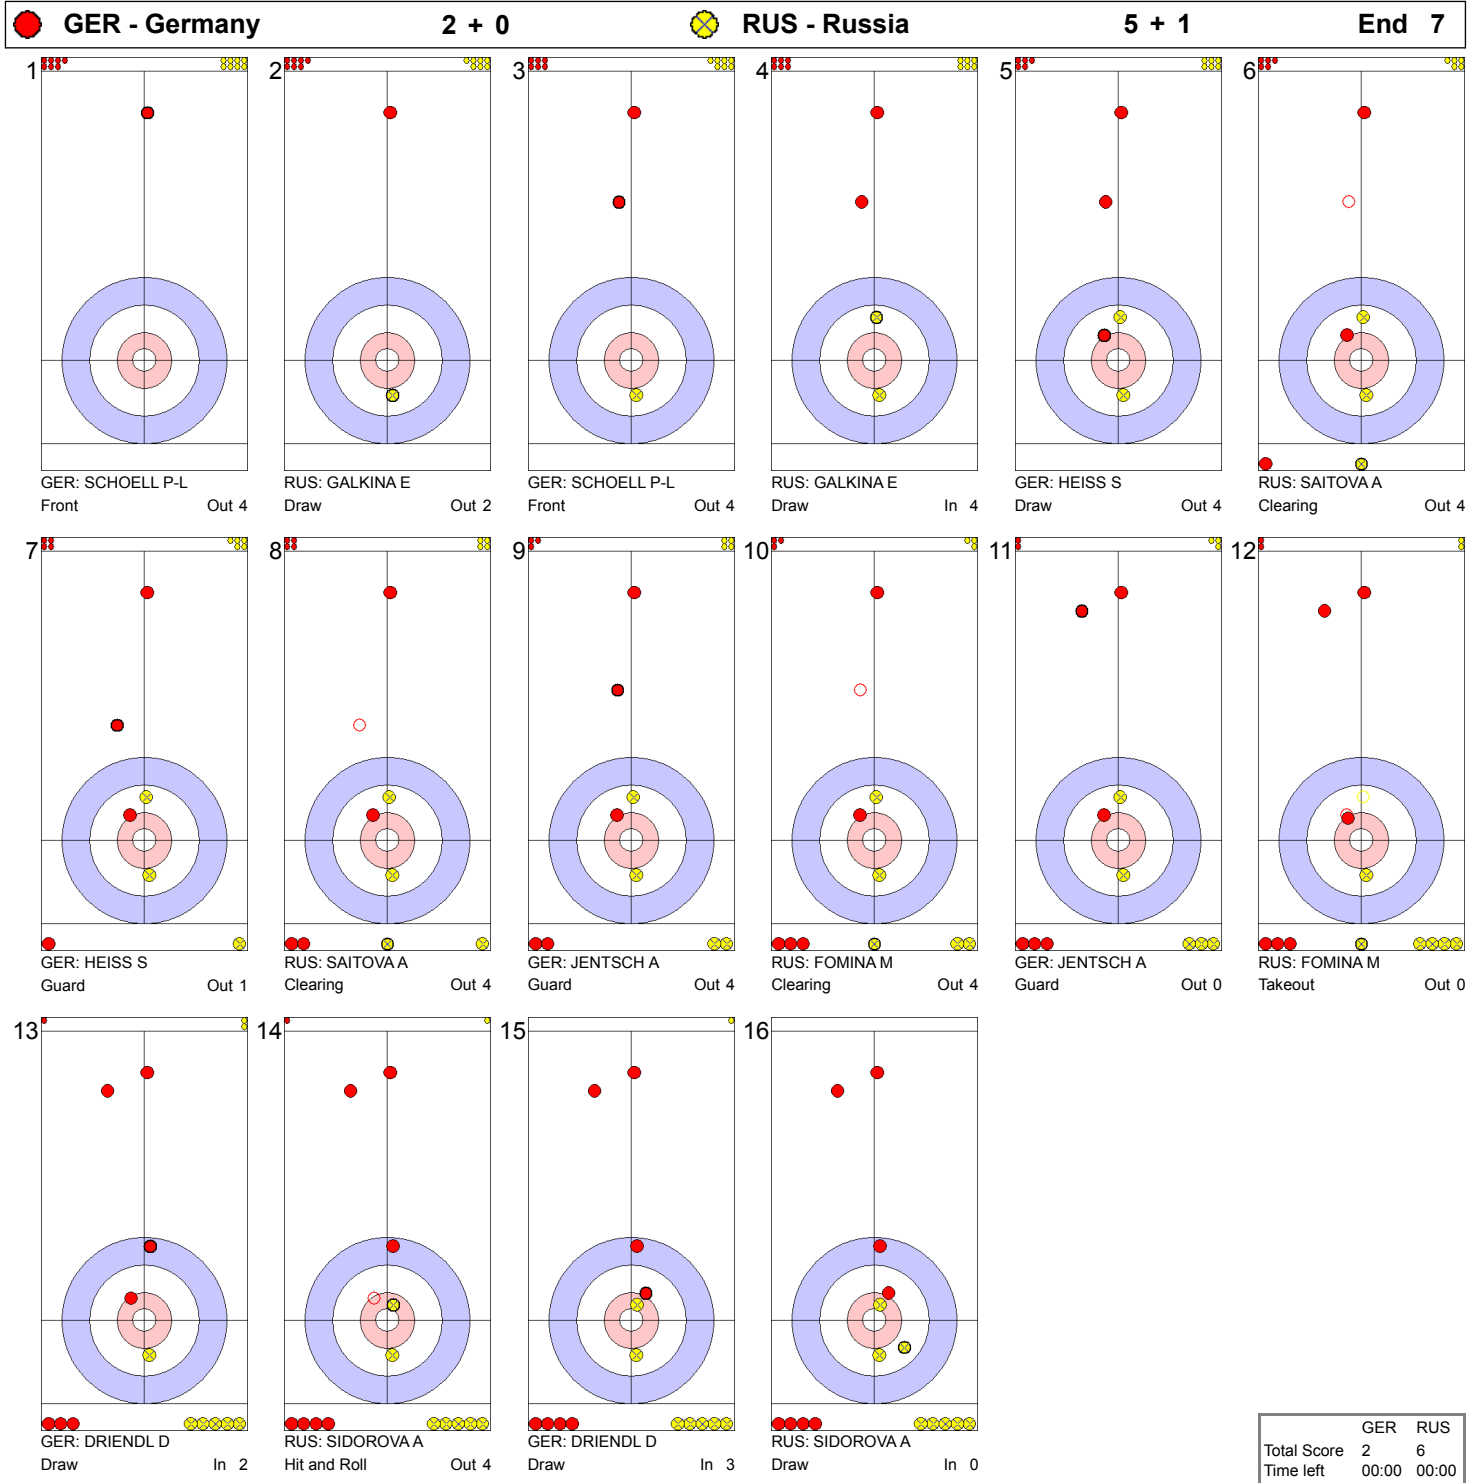

Game - Shot by Shot

● GER - Germany		0 + 0	● RUS - Russia		0 + 1	End 1
1	GER: SCHOELL P-L Draw	Out 4	2	RUS: GALKINA E Takeout	In 4	
3	GER: SCHOELL P-L Takeout	Out 4	4	RUS: GALKINA E Front	Out 0	
5	GER: HEISS S Draw	Out 4	6	RUS: SAITOVAA Hit and Roll	Out 3	
7	GER: HEISS S Hit and Roll	Out 3	8	RUS: SAITOVAA Hit and Roll	Out 3	
9	GER: JENTSCH A Hit and Roll	Out 3	10	RUS: FOMINA M Hit and Roll	Out 3	
11	GER: JENTSCH A Hit and Roll	Out 2	12	RUS: FOMINA M Takeout	Out 4	
13	GER: DRIENDL D Takeout	In 4	14	RUS: SIDOROVA A Takeout	In 4	
15	GER: DRIENDL D Hit and Roll	In 4	16	RUS: SIDOROVA A Clearing	In 2	

	GER	RUS
Total Score	0	1
Time left	00:00	00:00

Game - Shot by Shot

Game - Shot by Shot

Game - Shot by Shot

WED 18 MAR 2015
Start Time 14:00

Round Robin Session 13 - Sheet C

Game - Shot by Shot

Game - Shot by Shot

Game - Shot by Shot

Game - Shot by Shot

● GER - Germany		2 + 0		● RUS - Russia		6 + 2		End 8	
1		2		3		4		5	
7		8		9		10		11	
13		14		15		16			

NOTE

Points:
 4 = 100%
 3 = 75%
 2 = 50%
 1 = 25%
 0 = 0%
 X = not considered

Handle:
 In Clockwise
 Out Counter-clockwise

	GER	RUS
Total Score	2	8
Time left	09:23	06:42