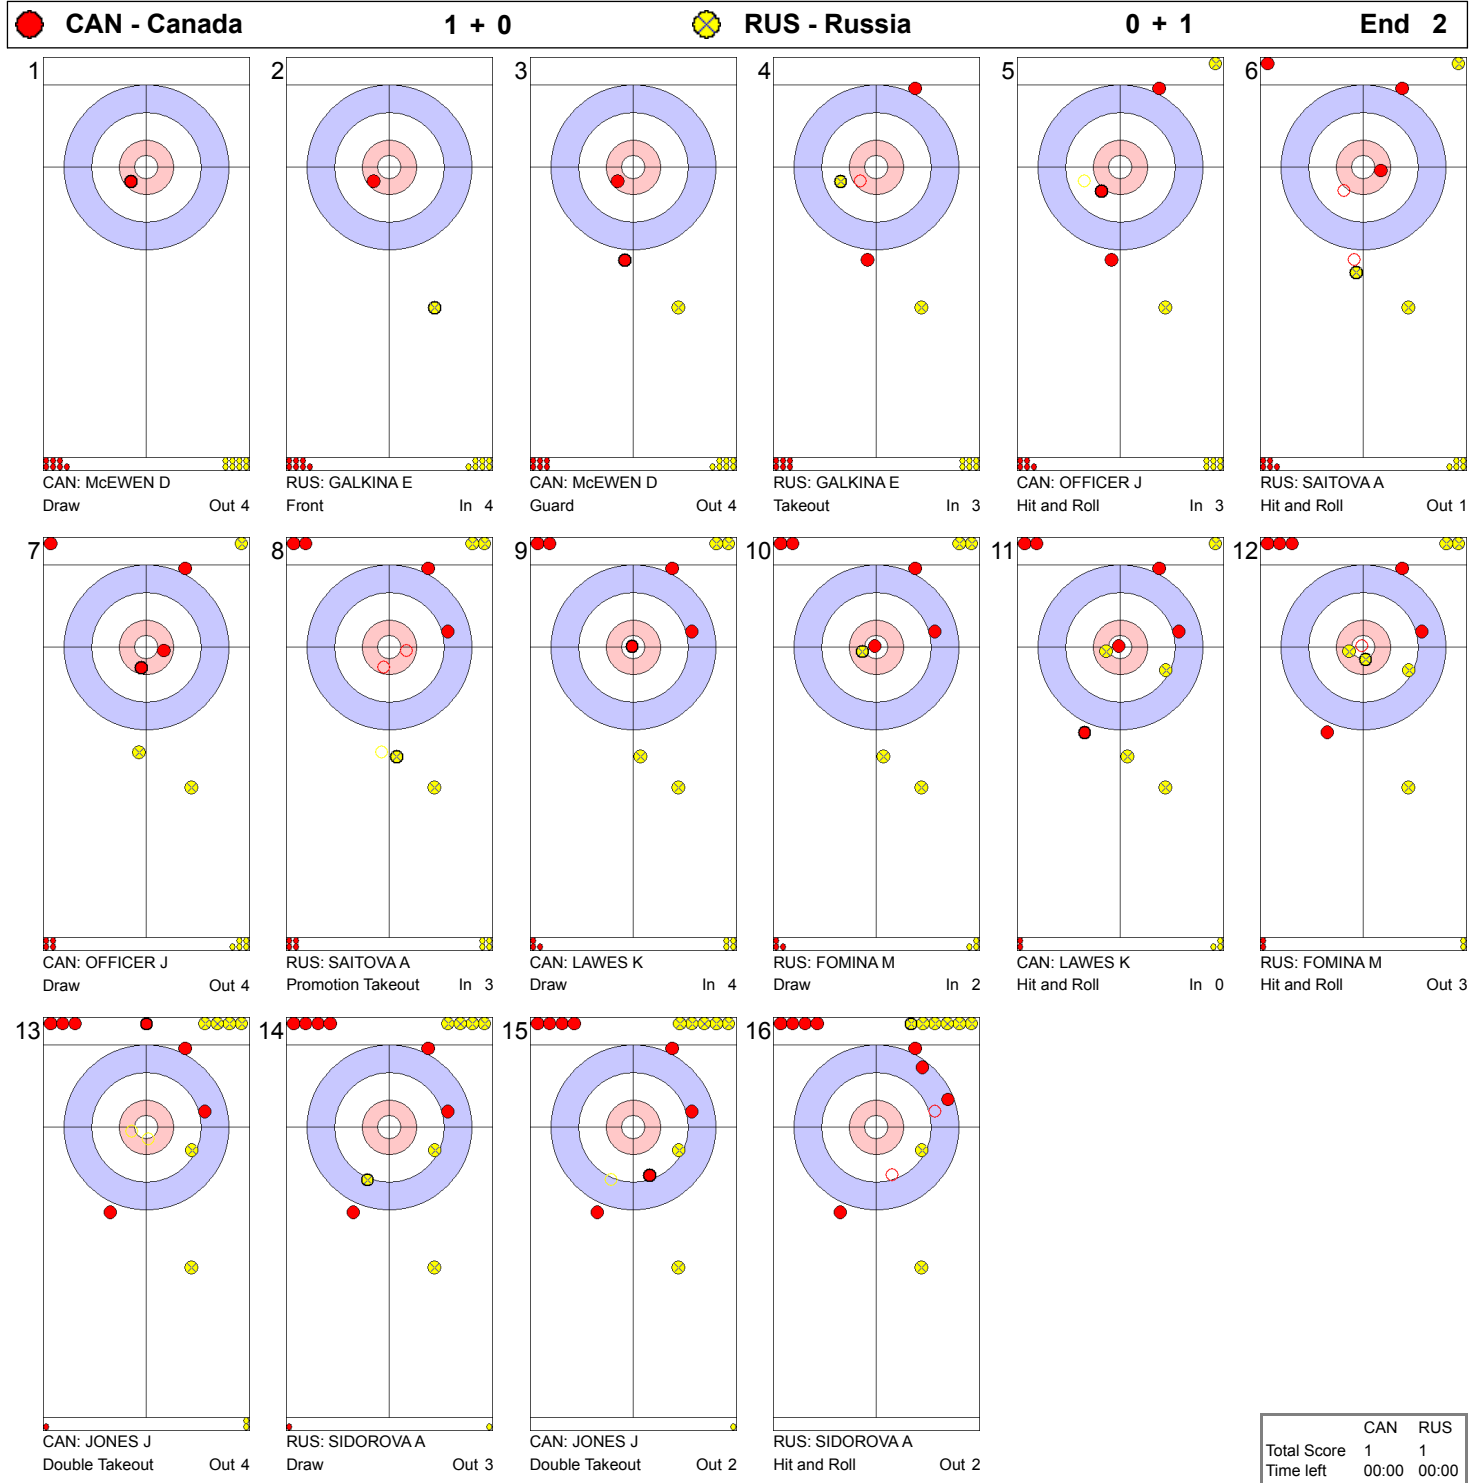

Game - Shot by Shot