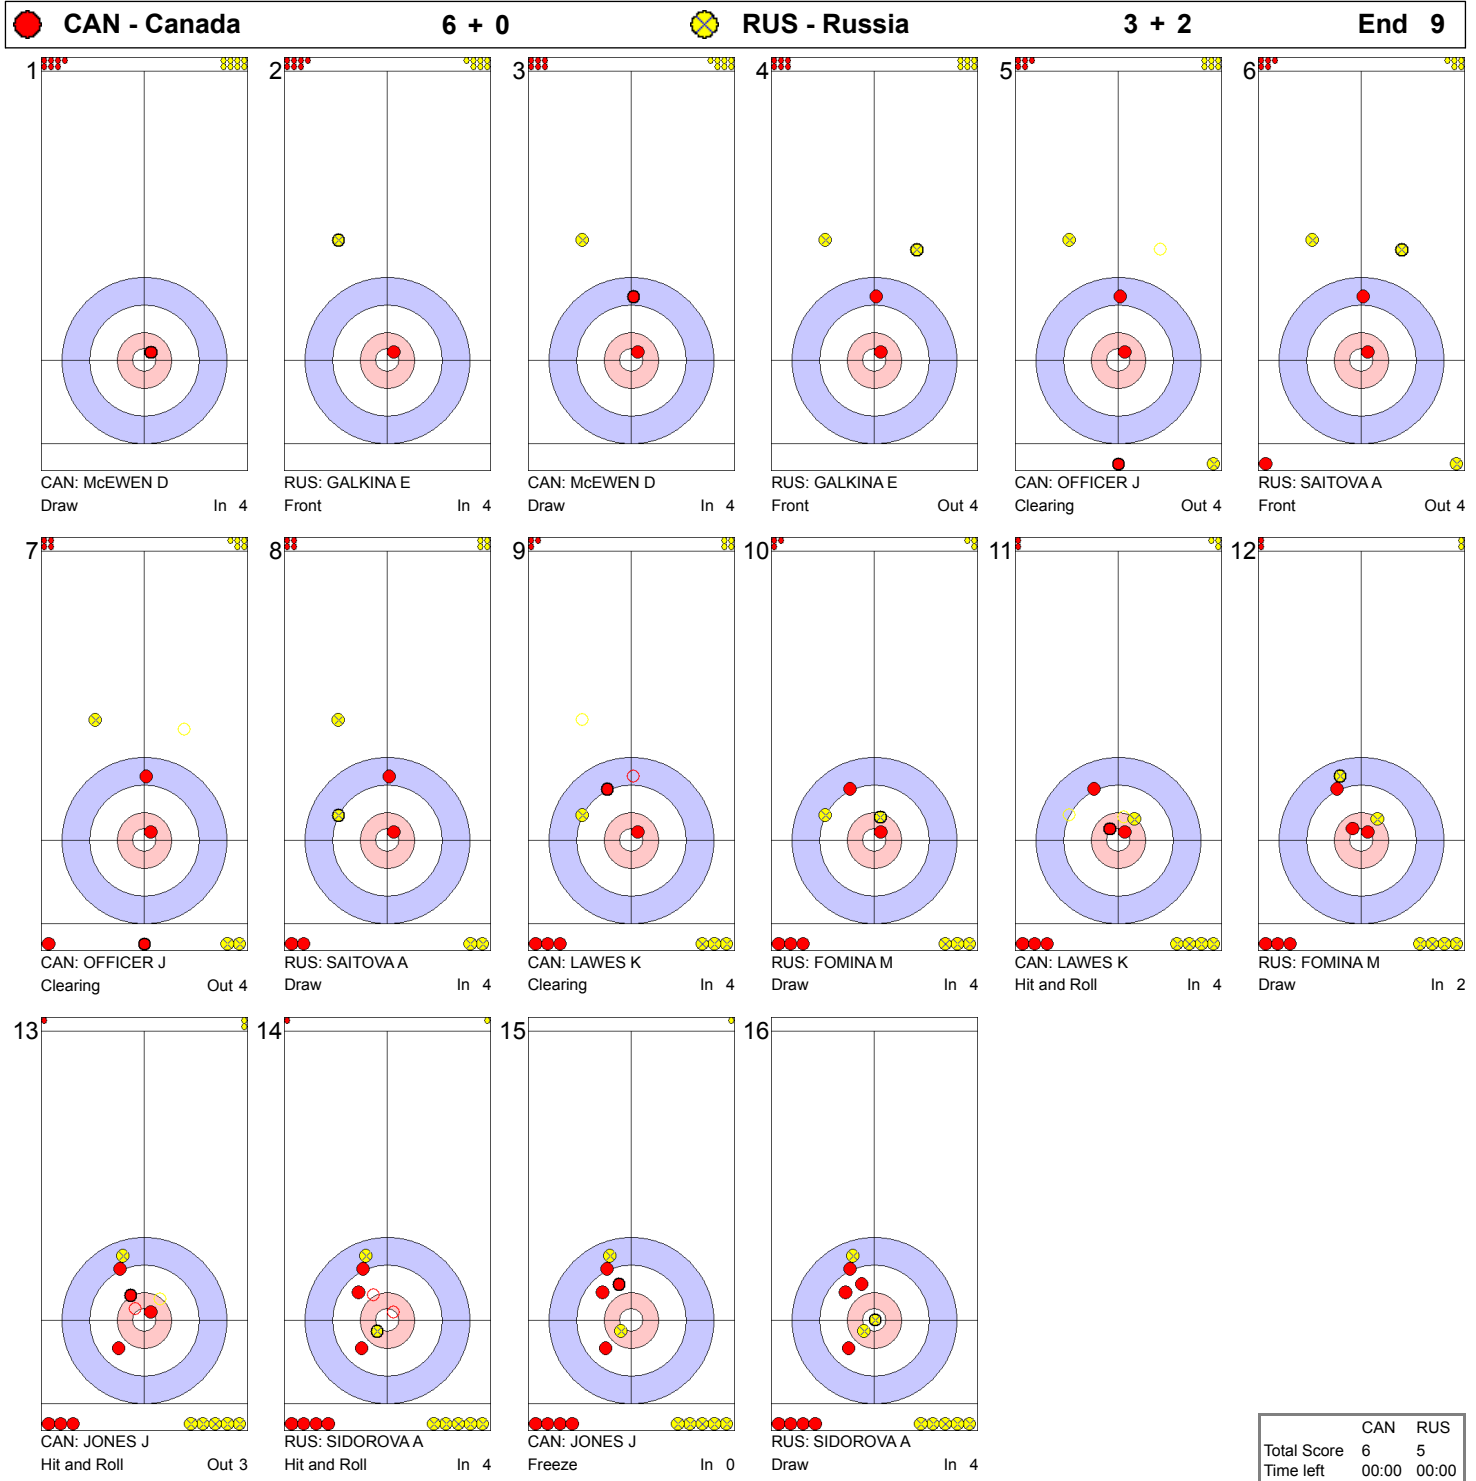

	CAN	RUS
Total Score	4	2
Time left	00:00	00:00

**Game - Shot by Shot**

● CAN - Canada		4 + 0	● RUS - Russia	2 + 1	End 6
1		Out 4			
2		In 4			
3		Out 3			
4		Out 4			
5		Out 4			
6		In 3			
7		In 4			
8		In 4			
9		Out 2			
10		Out 4			
11		Out 4			
12		In 3			
13		In 4			
14		In 2			
15		In 4			
16		In 4			

	CAN	RUS
Total Score	4	3
Time left	00:00	00:00

MON 16 MAR 2015  
Start Time 19:00

Round Robin Session 8 - Sheet D

**Game - Shot by Shot**

**Game - Shot by Shot**

● CAN - Canada		6 + 0	● RUS - Russia	3 + 0	End 8
1		Out 4			
2		In 4			
3		Out 4			
4		Out 4			
5		Out 4			
6		Out 4			
7		In 4			
8		Out 3			
9		Out 4			
10		Out 2			
11		In 3			
12		Out 3			
13		In 4			
14		Out 4			
15		Out 4			
16		Out 4			

	CAN	RUS
Total Score	6	3
Time left	00:00	00:00

MON 16 MAR 2015  
Start Time 19:00

Round Robin Session 8 - Sheet D

Game - Shot by Shot

	CAN	RUS
Total Score	6	5
Time left	00:00	00:00

MON 16 MAR 2015  
Start Time 19:00

Round Robin Session 8 - Sheet D

**Game - Shot by Shot**

● CAN - Canada		6 + 1		● RUS - Russia		5 + 0		End 10															
1		RUS: GALKINA E Front	In 4	2		CAN: McEWEN D Wick / Soft Peeling	Out 4	3		RUS: GALKINA E Front	In 4	4		CAN: McEWEN D Wick / Soft Peeling	Out 4	5		RUS: SAITOVA A Draw	In 4	6		CAN: OFFICER J Clearing	In 2
7		RUS: SAITOVAA Draw	Out 4	8		CAN: OFFICER J Double Takeout	Out 4	9		RUS: FOMINA M Guard	Out 3	10		CAN: LAWES K Double Takeout	Out 2	11		RUS: FOMINA M Guard	Out 4	12		CAN: LAWES K Double Takeout	Out 2
13		RUS: SIDOROVA A Guard	Out 3	14		CAN: JONES J Double Takeout	Out 2	15		RUS: SIDOROVA A Guard	Out 3	16		CAN: JONES J Draw	Out 4								