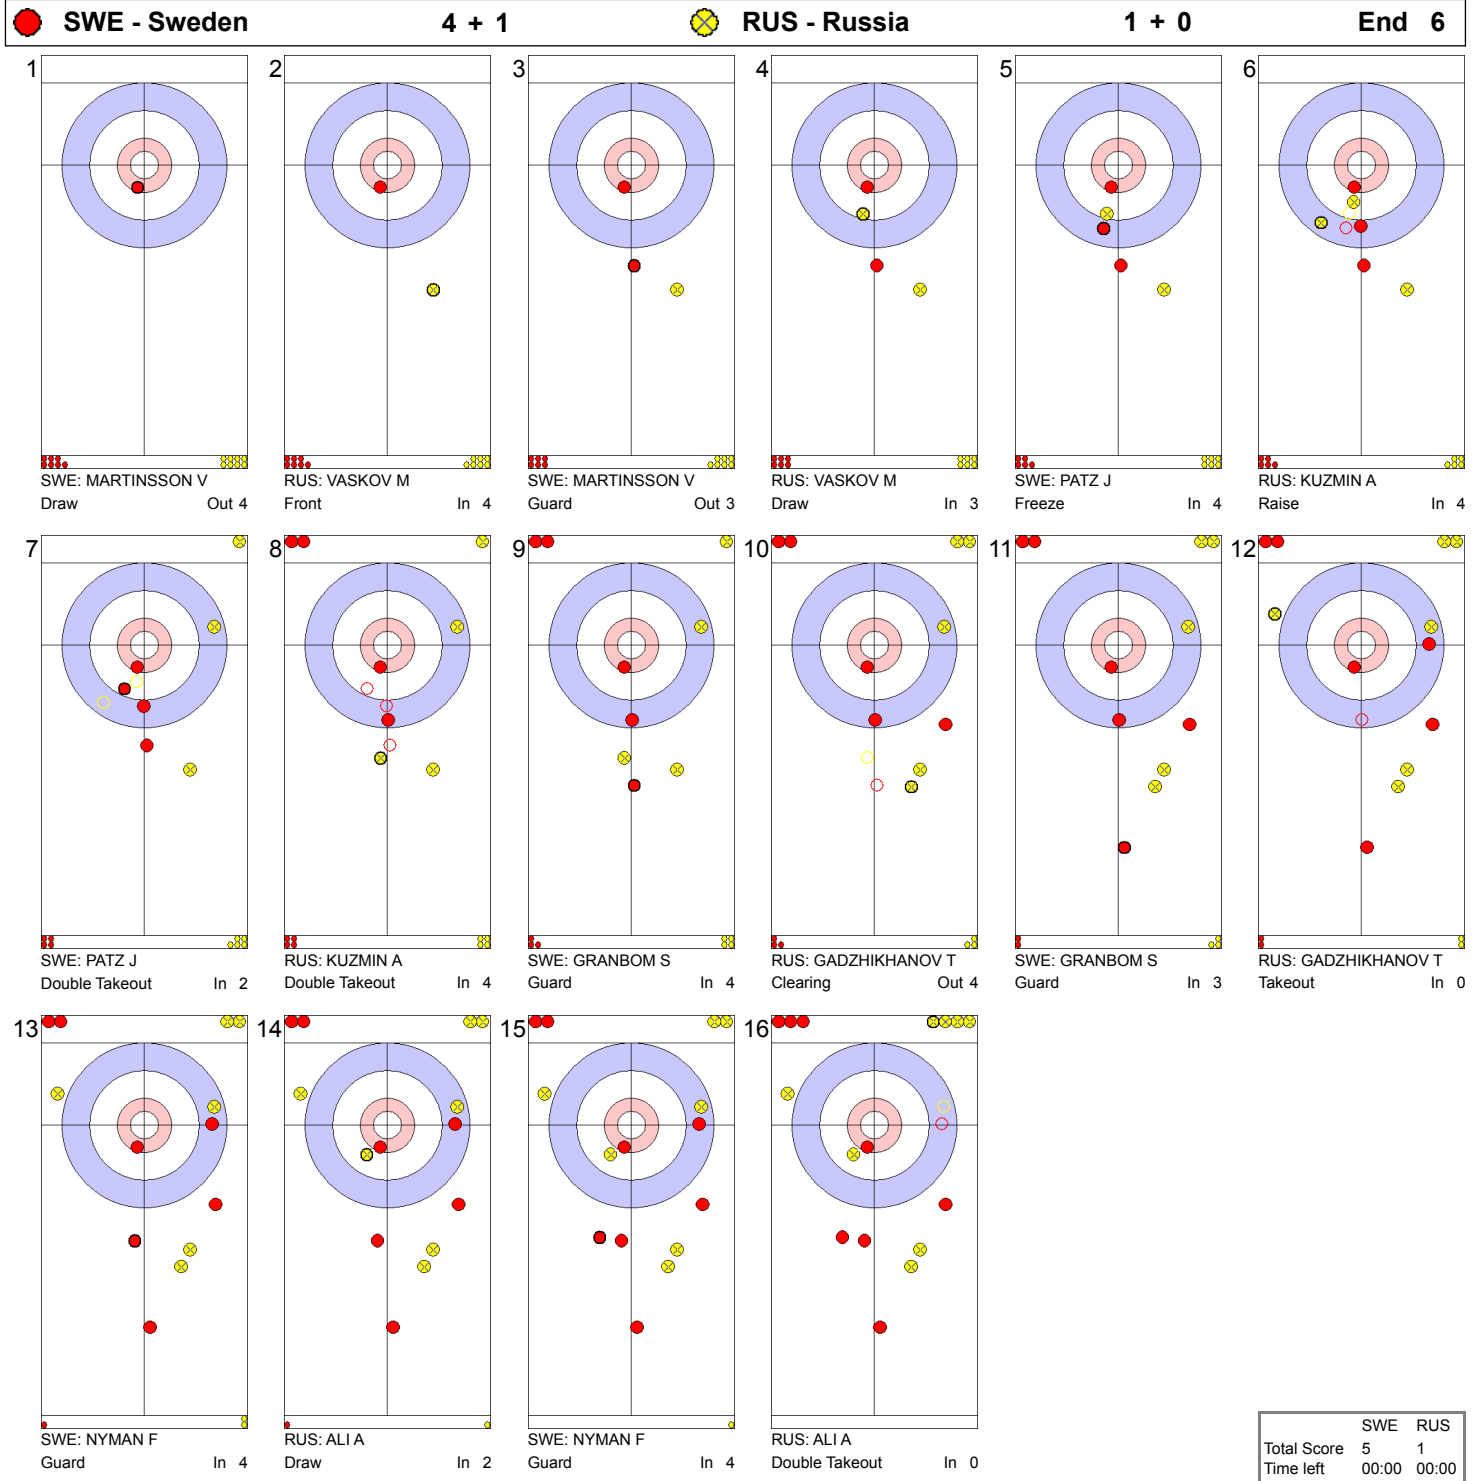

Game - Shot by Shot

Game - Shot by Shot

Game - Shot by Shot

Game - Shot by Shot

Game - Shot by Shot

Game - Shot by Shot

Game - Shot by Shot

Game - Shot by Shot

Game - Shot by Shot

SWE - Sweden		6 + 2		RUS - Russia		2 + 0		End 9	
1		2		3		4		5	
7		8		9		10		11	
13		14		15		16			

NOTE

Points:
 4 = 100%
 3 = 75%
 2 = 50%
 1 = 25%
 0 = 0%
 X = not considered

Handle:
 In Clockwise
 Out Counter-clockwise

	SWE	RUS
Total Score	8	2
Time left	15:45	12:23