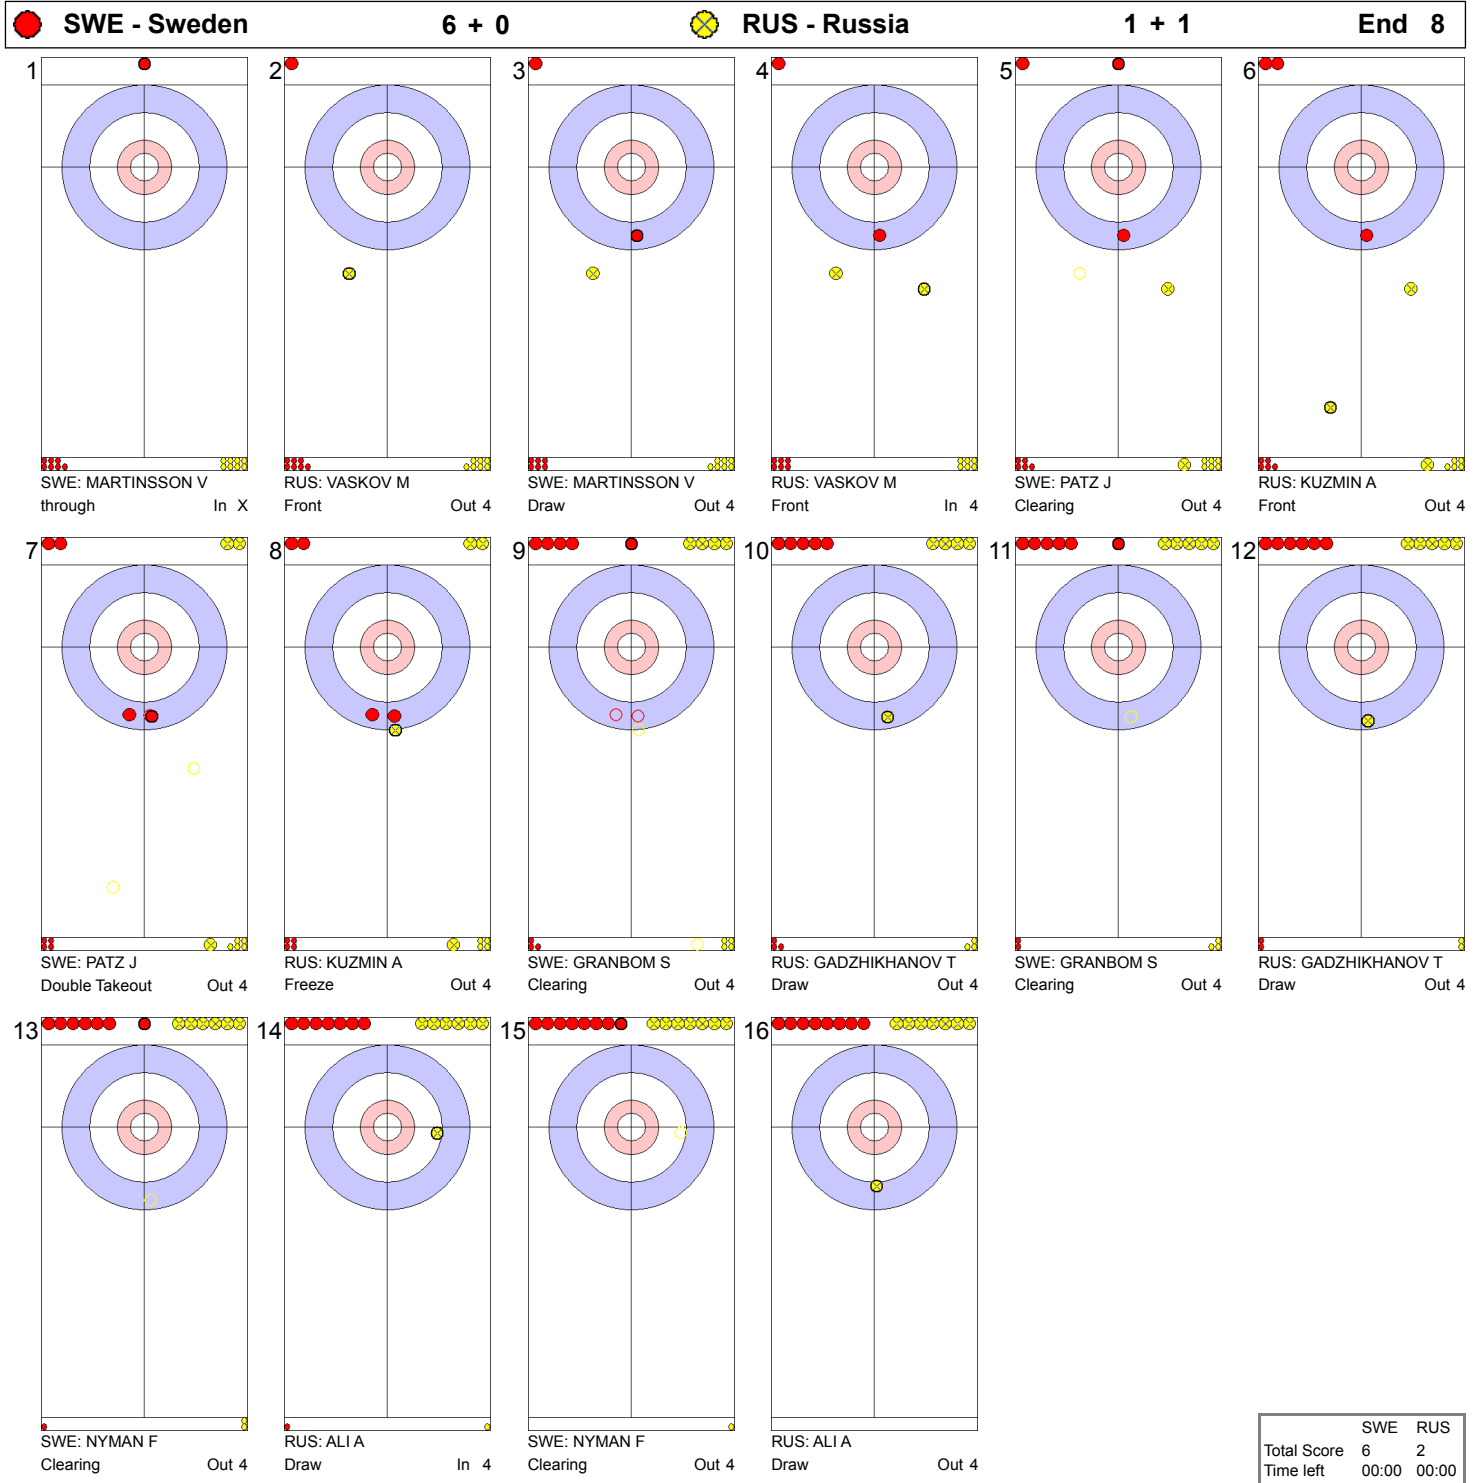

Game - Shot by Shot

Game - Shot by Shot

Game - Shot by Shot

Game - Shot by Shot

Game - Shot by Shot

Game - Shot by Shot

Game - Shot by Shot

Game - Shot by Shot

Game - Shot by Shot

SWE - Sweden		6 + 2		RUS - Russia		2 + 0		End 9	
1		2		3		4		5	
7		8		9		10		11	
13		14		15		16			

NOTE

Points:
 4 = 100%
 3 = 75%
 2 = 50%
 1 = 25%
 0 = 0%
 X = not considered

Handle:
 In Clockwise
 Out Counter-clockwise

	SWE	RUS
Total Score	8	2
Time left	15:45	12:23