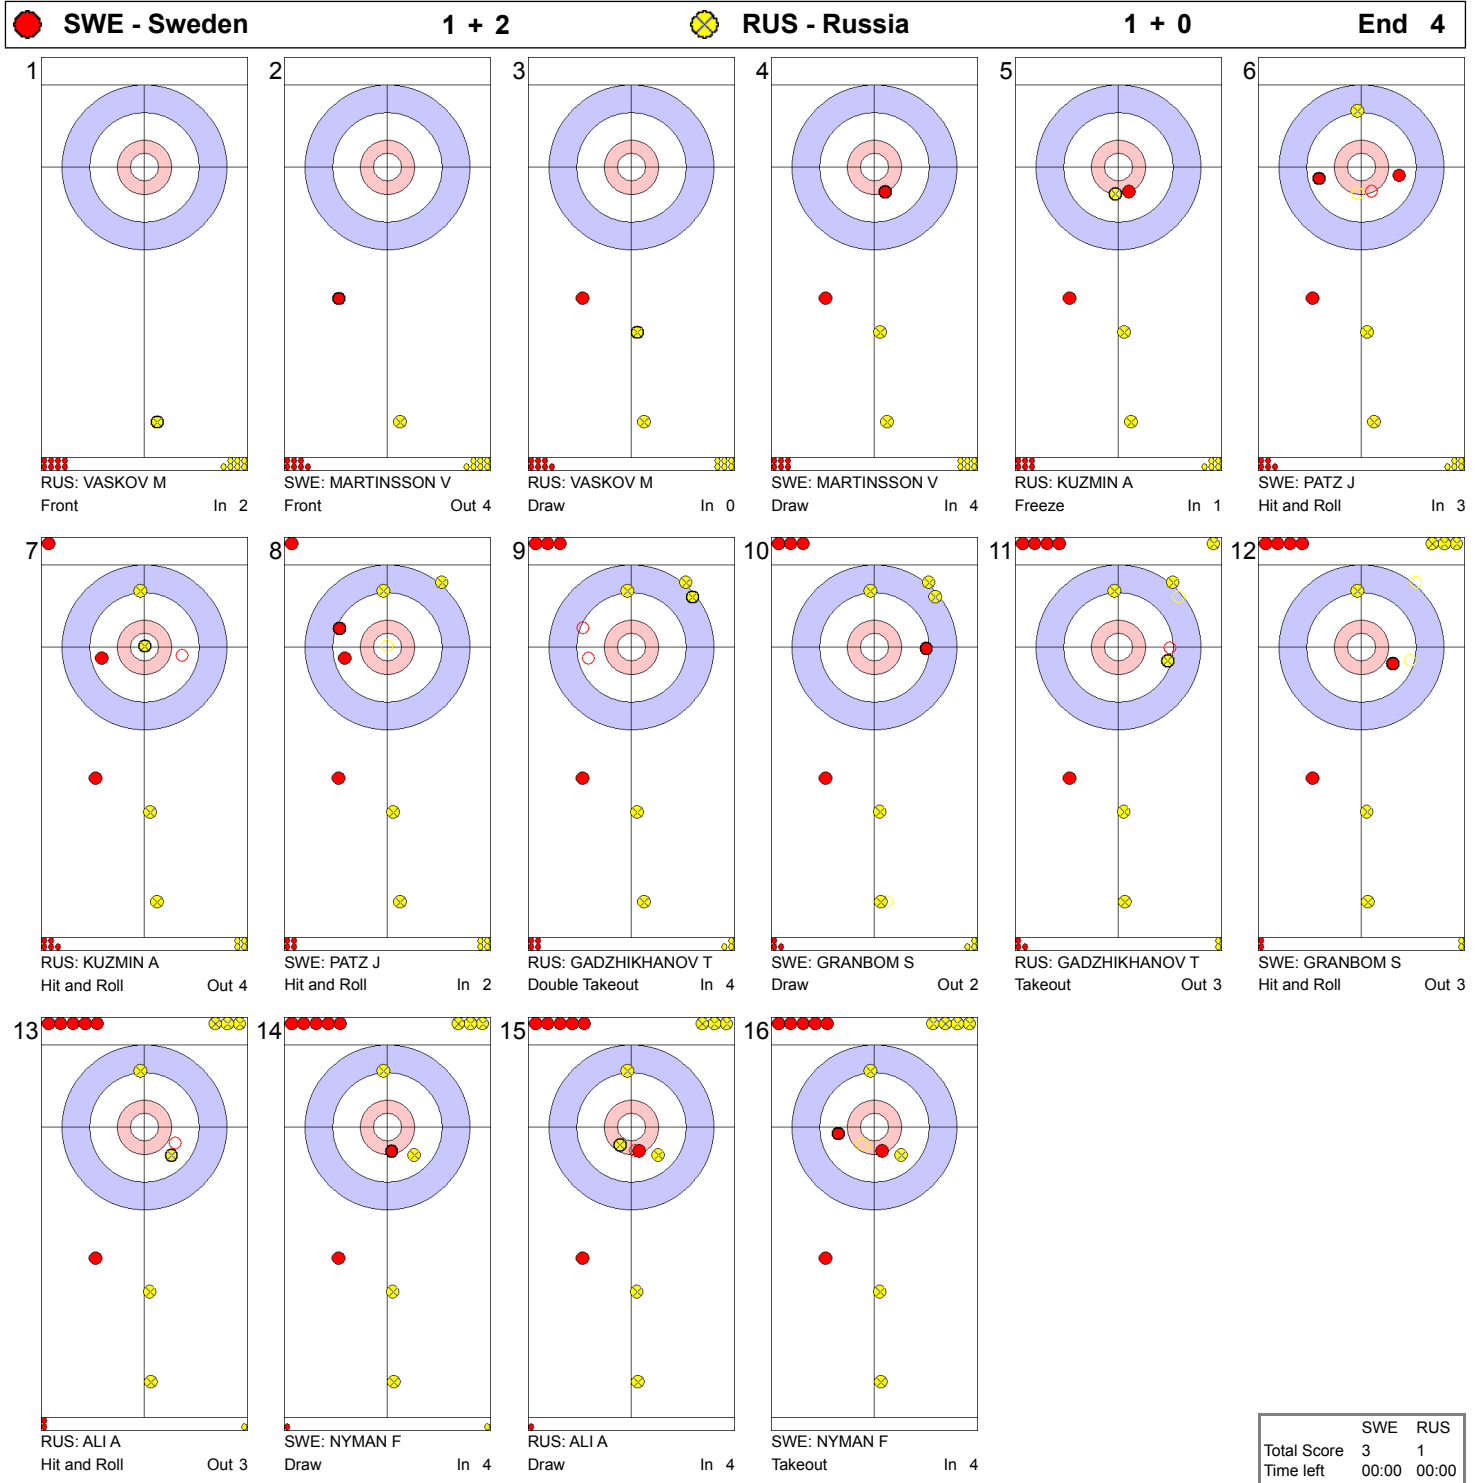

Game - Shot by Shot

Game - Shot by Shot

Game - Shot by Shot

Game - Shot by Shot

Game - Shot by Shot

Game - Shot by Shot

Game - Shot by Shot

Game - Shot by Shot

Game - Shot by Shot

SWE - Sweden		6 + 2		RUS - Russia		2 + 0		End 9	
1		2		3		4		5	
7		8		9		10		11	
13		14		15		16			

NOTE

Points:
 4 = 100%
 3 = 75%
 2 = 50%
 1 = 25%
 0 = 0%
 X = not considered

Handle:
 In Clockwise
 Out Counter-clockwise

	SWE	RUS
Total Score	8	2
Time left	15:45	12:23