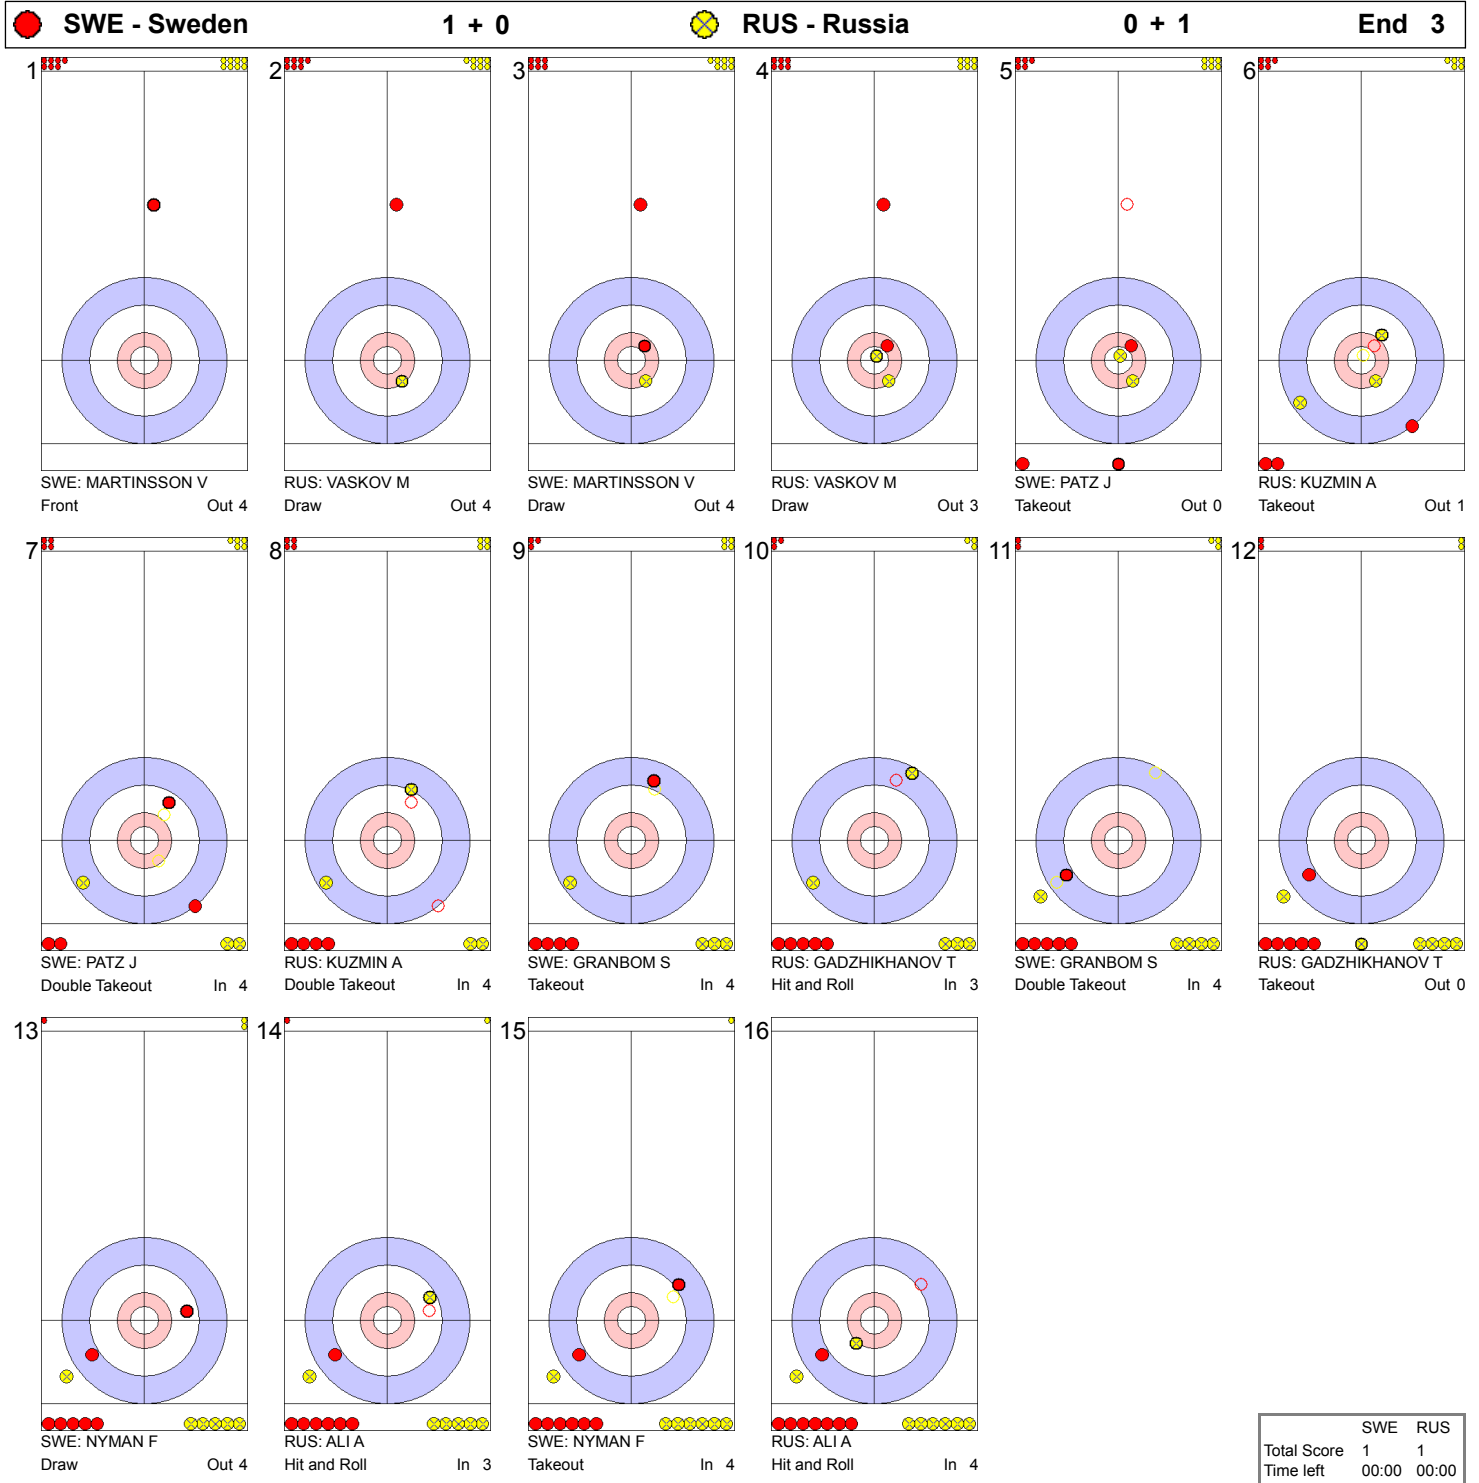

Game - Shot by Shot

Game - Shot by Shot

Game - Shot by Shot

Game - Shot by Shot

Game - Shot by Shot

Game - Shot by Shot

Game - Shot by Shot

Game - Shot by Shot

Game - Shot by Shot

SWE - Sweden		6 + 2		RUS - Russia		2 + 0		End 9	
1		2		3		4		5	
7		8		9		10		11	
13		14		15		16			

NOTE

Points:
 4 = 100%
 3 = 75%
 2 = 50%
 1 = 25%
 0 = 0%
 X = not considered

Handle:
 In Clockwise
 Out Counter-clockwise

	SWE	RUS
Total Score	8	2
Time left	15:45	12:23