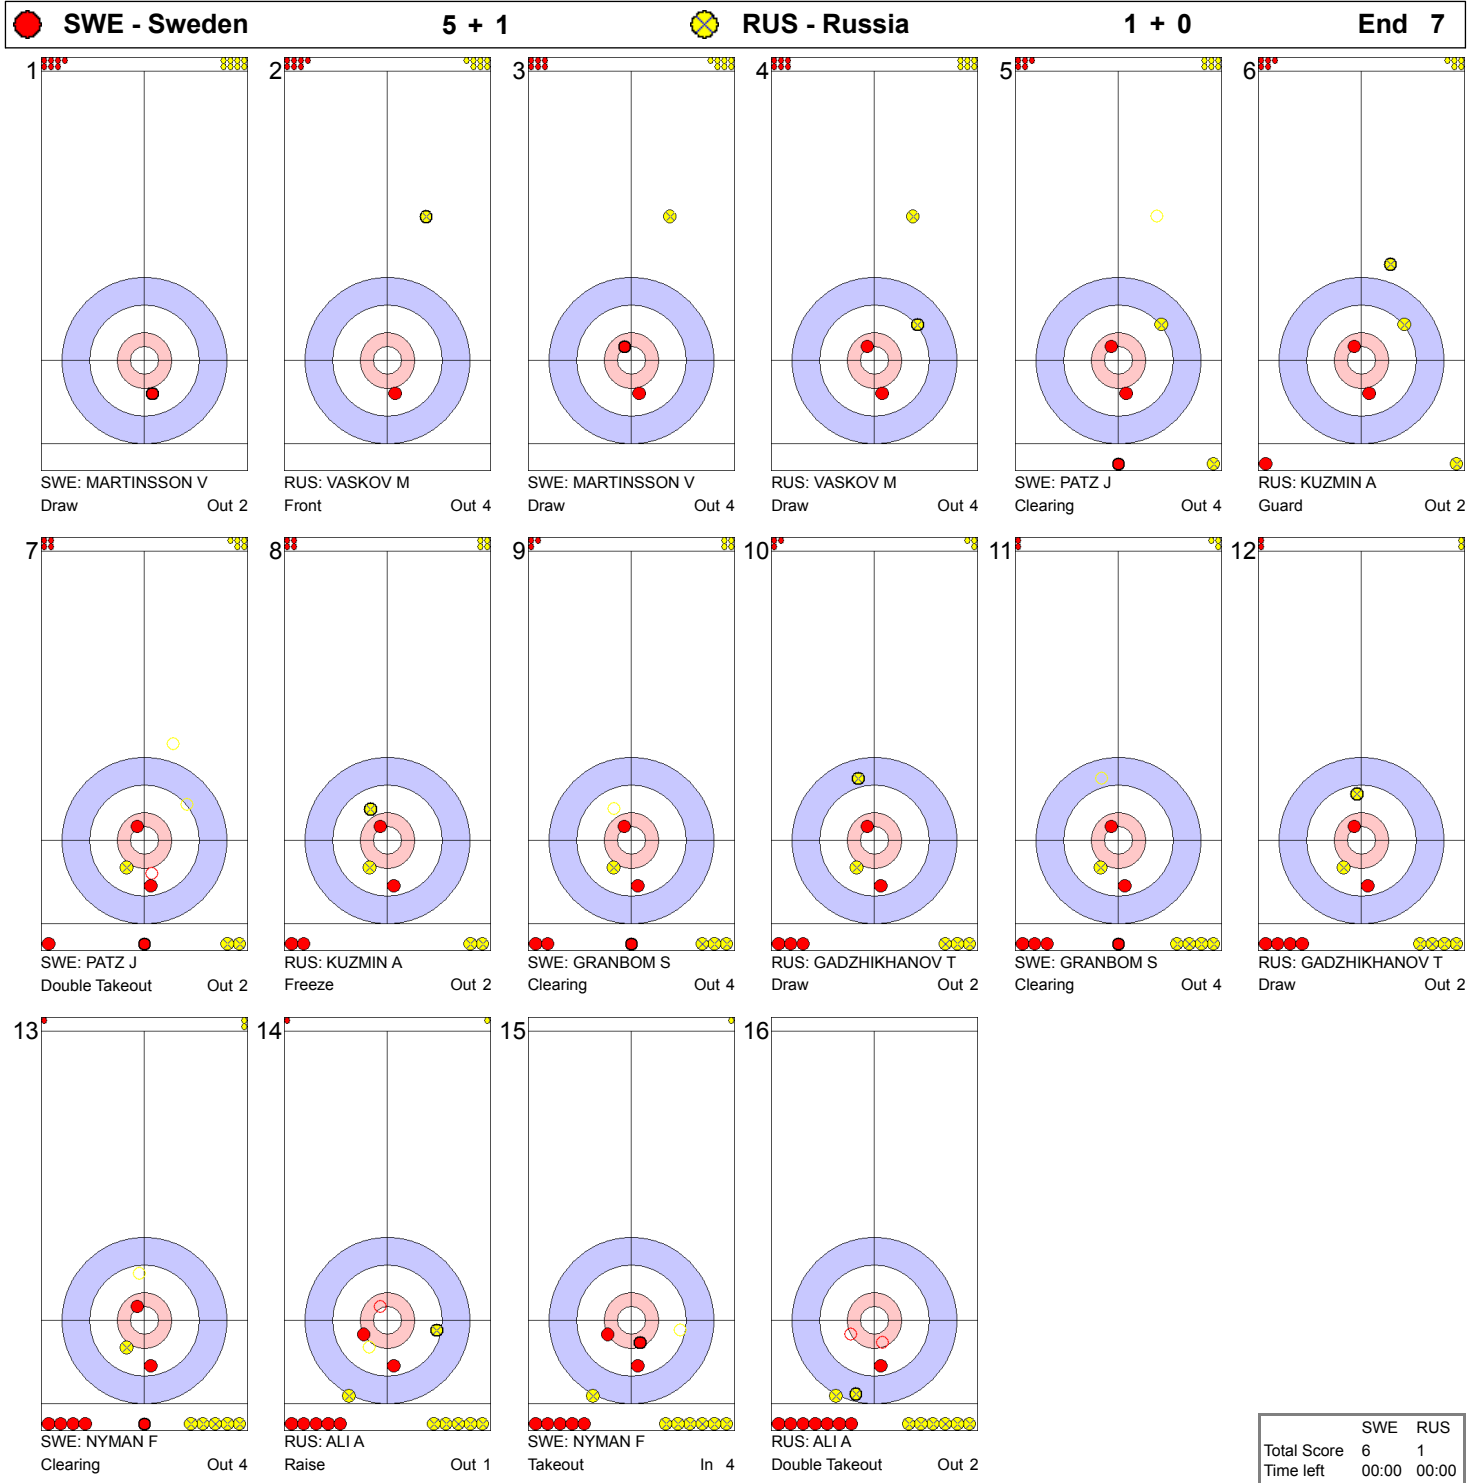

Game - Shot by Shot

Game - Shot by Shot

Game - Shot by Shot

Game - Shot by Shot

Game - Shot by Shot

Game - Shot by Shot

Game - Shot by Shot

Game - Shot by Shot

Game - Shot by Shot

SWE - Sweden		6 + 2		RUS - Russia		2 + 0		End 9	
1		2		3		4		5	
7		8		9		10		11	
13		14		15		16			

NOTE

Points:
 4 = 100%
 3 = 75%
 2 = 50%
 1 = 25%
 0 = 0%
 X = not considered

Handle:
 In Clockwise
 Out Counter-clockwise

	SWE	RUS
Total Score	8	2
Time left	15:45	12:23