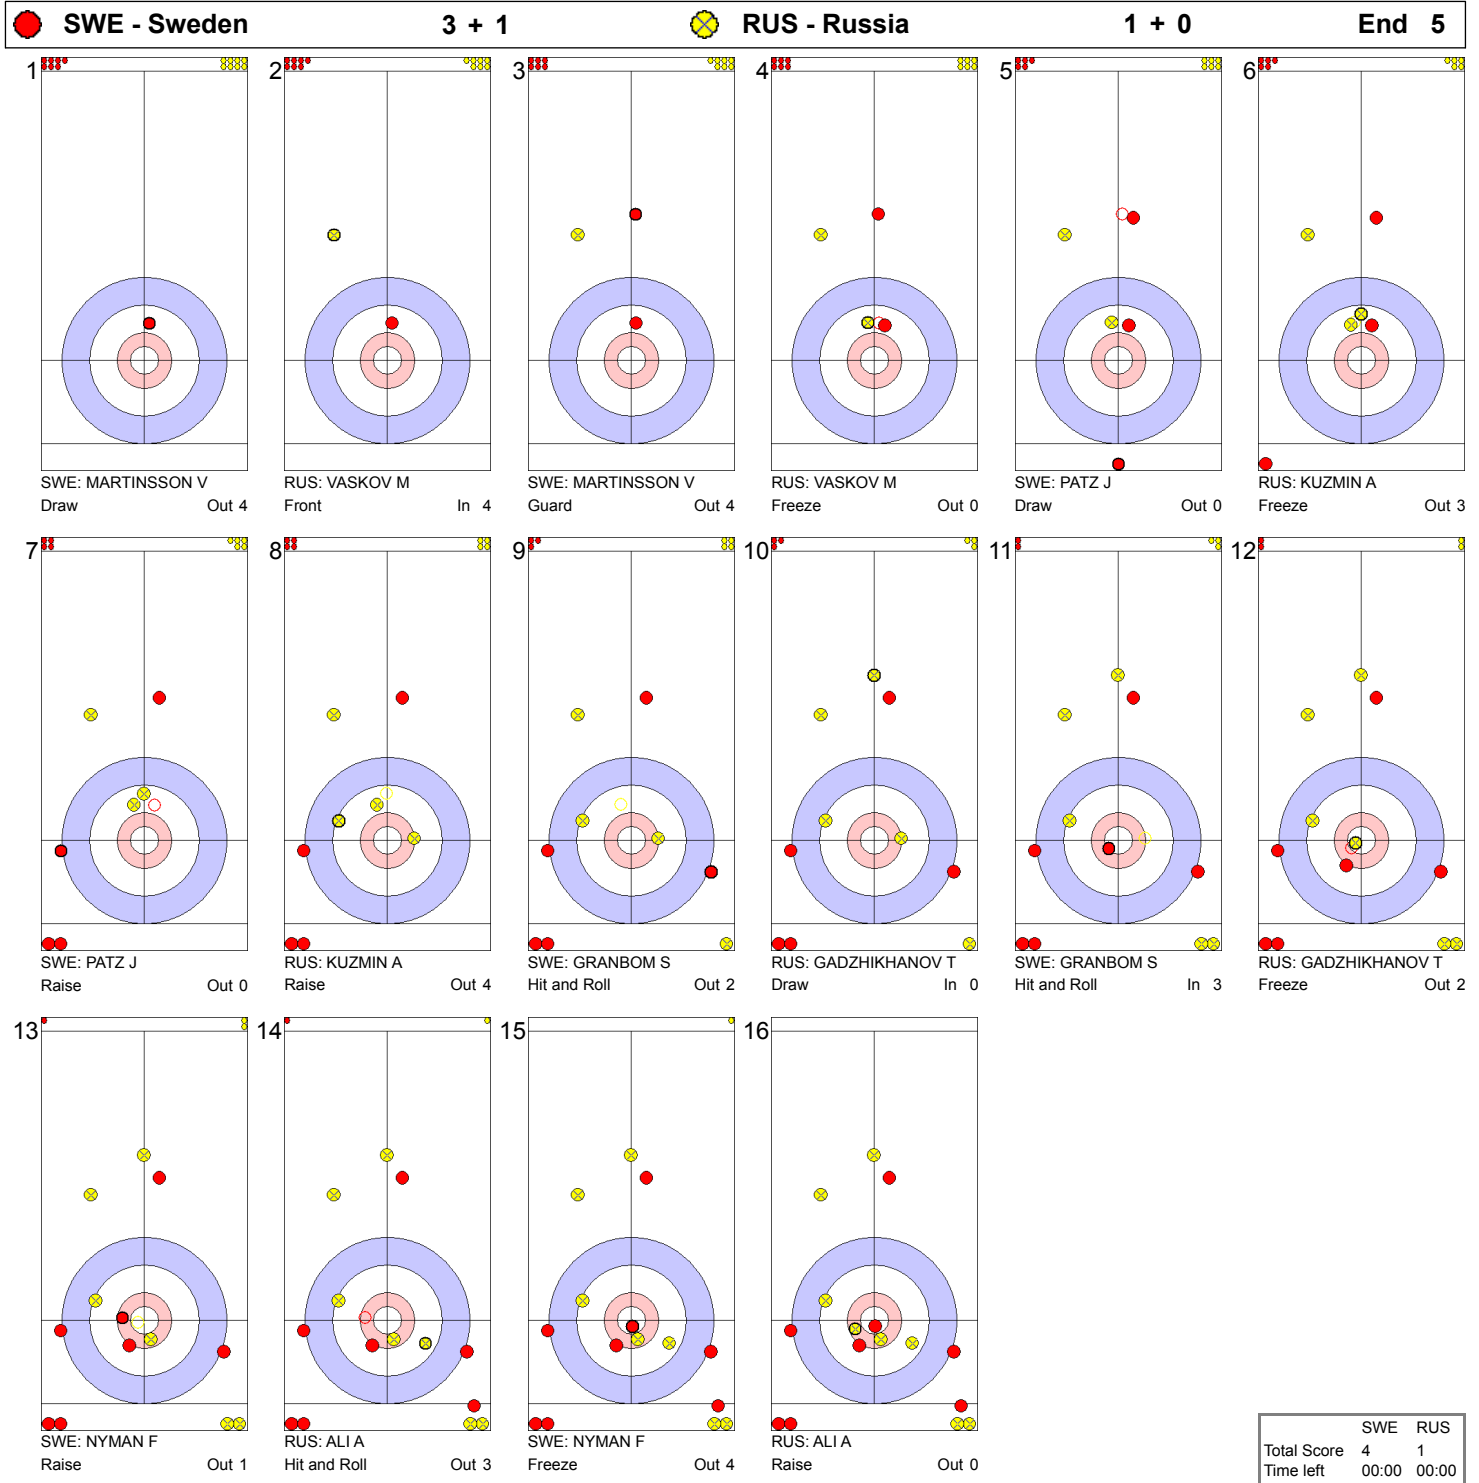

Game - Shot by Shot

Game - Shot by Shot

Game - Shot by Shot

Game - Shot by Shot

Game - Shot by Shot

Game - Shot by Shot

Game - Shot by Shot

Game - Shot by Shot

Game - Shot by Shot

SWE - Sweden		6 + 2		RUS - Russia		2 + 0		End 9	
1		2		3		4		5	
7		8		9		10		11	
13		14		15		16			

NOTE

Points:
 4 = 100%
 3 = 75%
 2 = 50%
 1 = 25%
 0 = 0%
 X = not considered

Handle:
 In Clockwise
 Out Counter-clockwise

	SWE	RUS
Total Score	8	2
Time left	15:45	12:23