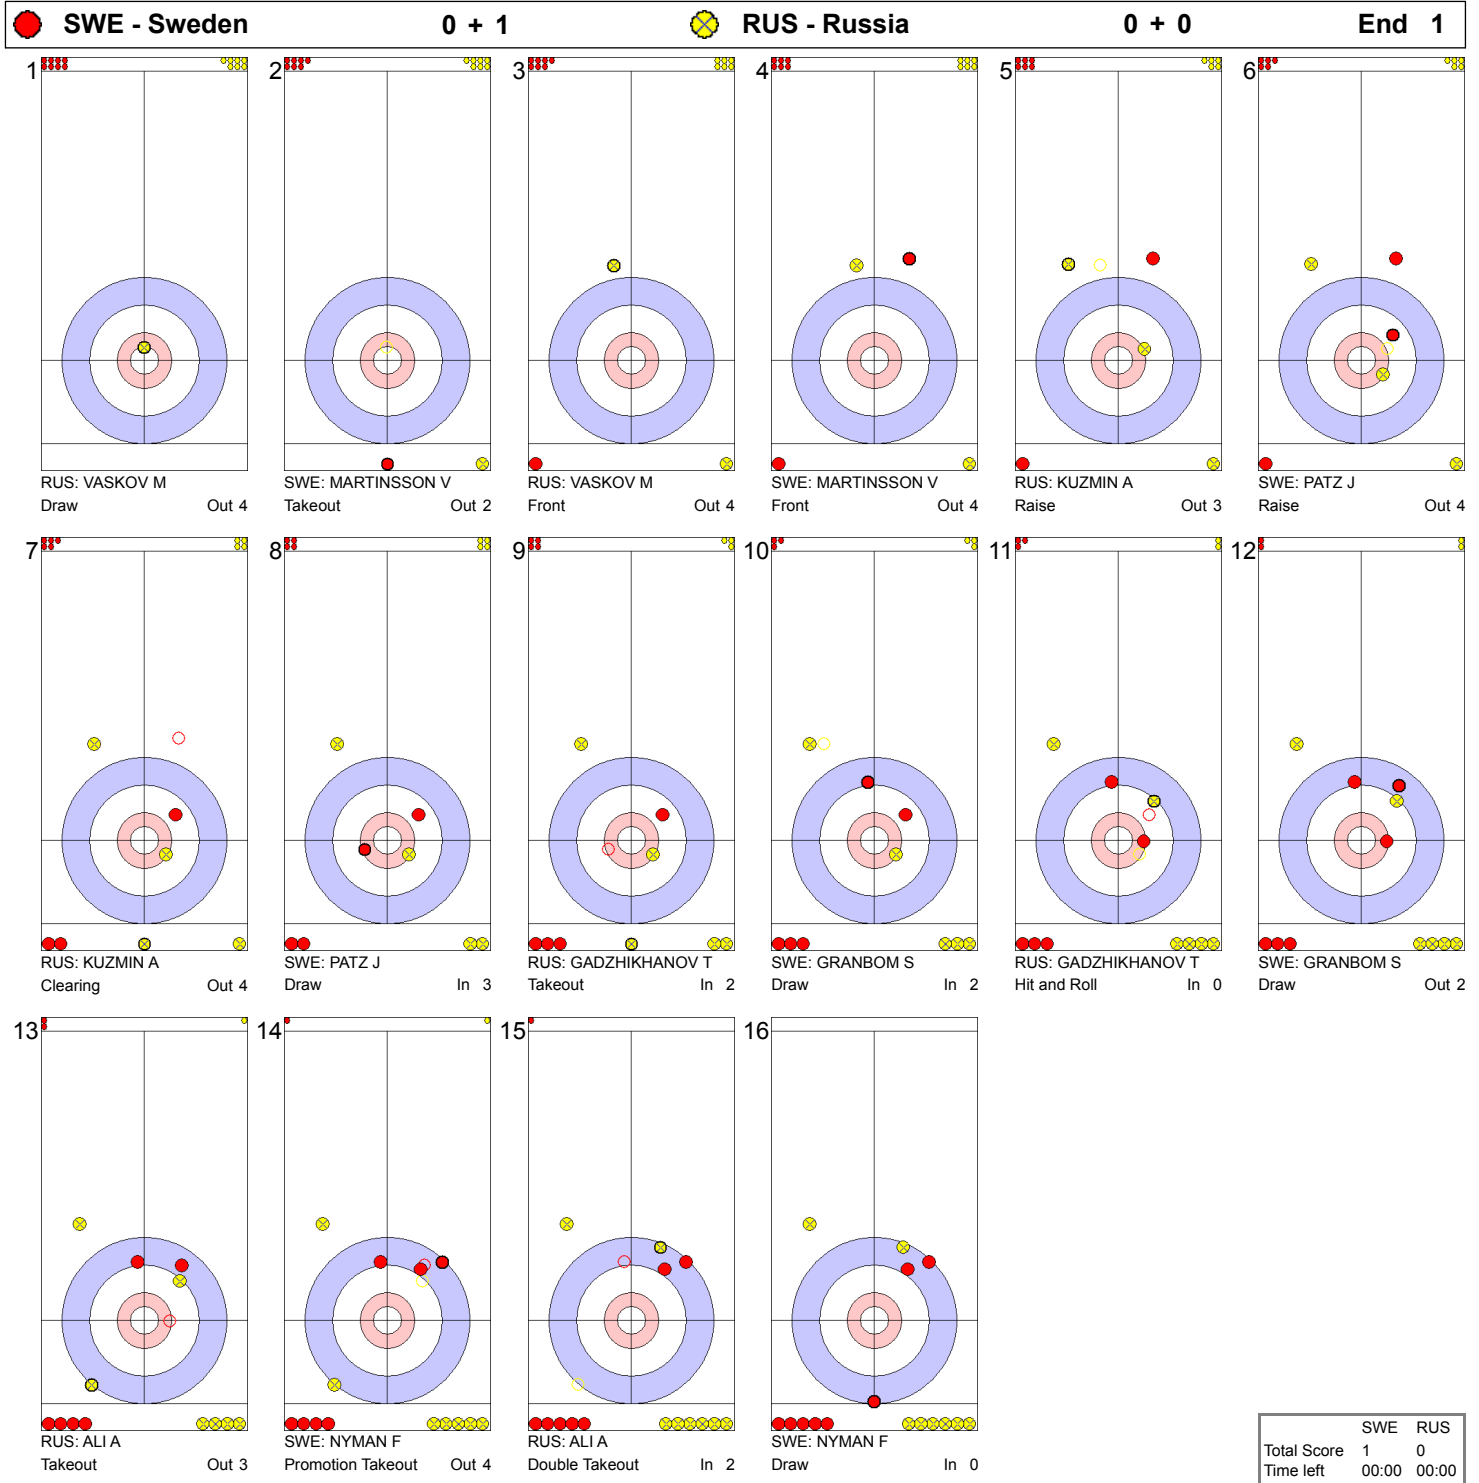

Game - Shot by Shot

Game - Shot by Shot

Game - Shot by Shot

Game - Shot by Shot

Game - Shot by Shot

Game - Shot by Shot

Game - Shot by Shot

Game - Shot by Shot

Game - Shot by Shot

SWE - Sweden		6 + 2		RUS - Russia		2 + 0		End 9	
1		2		3		4		5	
7		8		9		10		11	
13		14		15		16			

NOTE

Points:
 4 = 100%
 3 = 75%
 2 = 50%
 1 = 25%
 0 = 0%
 X = not considered

Handle:
 In Clockwise
 Out Counter-clockwise

	SWE	RUS
Total Score	8	2
Time left	15:45	12:23